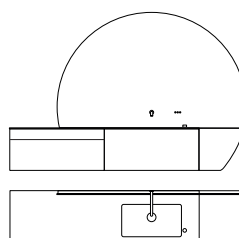

white/chrome

Washstand base unit white with insert drawer, fitting/lever chrome

828013930