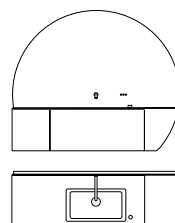

Washstand base unit black
Fitting/lever black

828013369

1.783 x 1.933 x 521 mm, Washstand base: 1408 x 440 x 521 mm (W/H/D)

white/chrome

Washstand base unit white
Fitting/lever chrome

828013964

black/chrome