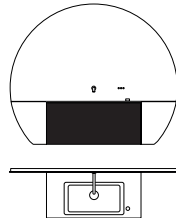

→ The Face, 2,000 mm, white matt.

THE FACE

→ Handleless pull-out with tip-on technology.

→ Tilt-and-turn lever for water quantity and temperature setting.

→ Intuitive light control in the mirror surface.

THE FACE

1.770 x 1.933 x 521 mm, Washstand base: 1008 x 440 x 521 mm (W/H/D)

white/chrome

Washstand base unit white
Fitting/lever chrome

828013960

black/chrome

Washstand base unit black
Fitting/lever chrome

828013360