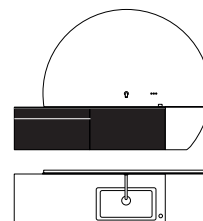

2.083 x 1.933 x 521 mm, Washstand base: 1608 x 440 x 521 mm (W/H/D)

white/chrome

Washstand base unit white with insert drawer, fitting/lever chrome

828013966

black/chrome

Washstand base unit black with insert drawer, fitting/lever chrome

828013366

2.083 x 1.933 x 521 mm, Washstand base: 1608 x 440 x 521 mm (W/H/D)

white/chrome

Washstand base unit white with insert drawer, fitting/lever chrome

828013962

black/chrome

Washstand base unit black with insert drawer, fitting/lever chrome