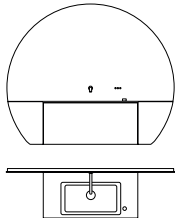

→ The Face, 2,000 mm, white matt.

THE FACE

→ Handleless pull-out with tip-on technology.

→ Tilt-and-turn lever for water quantity and temperature setting.

→ Intuitive light control in the mirror surface.

THE FACE

1.770 x 1.933 x 521 mm, Washstand base: 1008 x 440 x 521 mm (W/H/D)

white/chrome

Washstand base unit white
Fitting/lever chrome

828013960

black/chrome

Washstand base unit black
Fitting/lever chrome

828013360