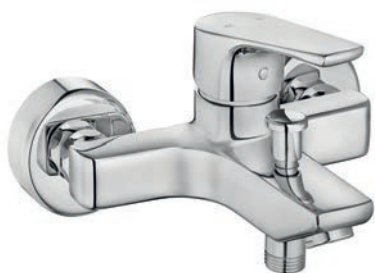

Art.: 5410 6040 0001 00

B 1000 Single lever shower mixer

Concealed type

Trim set

Use with installation kit 54100090000101

Ø 140 mm

Art.: 5410 6050 0001 00

B 1000 Single lever bath/shower mixer