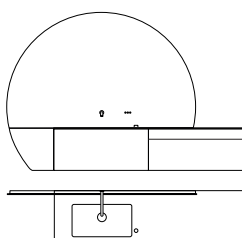

Washstand base unit white with insert drawer, fitting/lever black

828013963

black/black

Washstand base unit black with insert drawer, fitting/lever black

828013363

2.496 x 2.128 x 521 mm, Washstand base: 2003 x 440 x 521 mm (W/H/D)