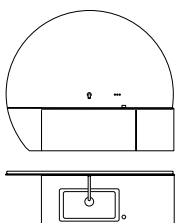

1.770 x 1.933 x 521 mm, Washstand base: 1008 x 440 x 521 mm (W/H/D)

white/chrome

Washstand base unit white
Fitting/lever chrome

828013960

black/chrome

Washstand base unit black
Fitting/lever chrome

828013360

300 x 106 x 373 mm (W/H/D)

Walnut
828051002

Drawer insert inside

333 x 86 x 300 mm (W/H/D)

Walnut
828051020

1.783 x 1.933 x 521 mm, Washstand base: 1408 x 440 x 521 mm (W/H/D)

white/chrome

Washstand base unit white
Fitting/lever chrome