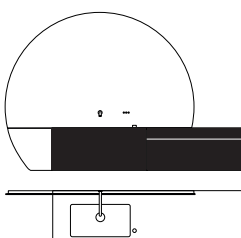

black/chrome

Washstand base unit black with insert drawer, fitting/lever chrome

828013320