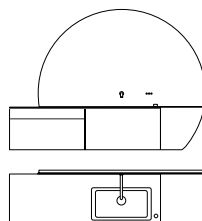

white/chrome

Washstand base unit white with insert drawer, fitting/lever chrome

828013962