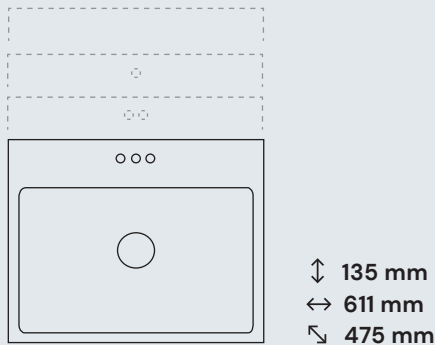

WASH STANDS

→ High-gloss white cast mineral washbasins with or without tap holes and central, round drain. Matching washstand base units in high-gloss white or high-gloss black lacquered MDF. With front door in the 400 mm versions and generous drawers with soft-close in the 600 to 1,200 mm versions. Optionally also available with practical drawer insert in walnut look.

→ Washstand 600 (cast mineral) with 1, 2, 3 or without tap holes, white high gloss. Without overflow.