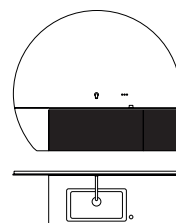

black/chrome

Washstand base unit black
Fitting/lever chrome

828013368

white/black

Washstand base unit white
Fitting/lever black

828013969

black/black

Washstand base unit black
Fitting/lever black

828013369

1.783 x 1.933 x 521 mm, Washstand base: 1408 x 440 x 521 mm (W/H/D)