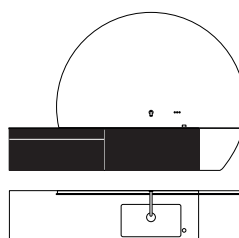

black/chrome

Washstand base unit black with insert drawer, fitting/lever chrome

828013330

white/black

Washstand base unit white with insert drawer, fitting/lever black

828013940

black/black

Washstand base unit black with insert drawer, fitting/lever black

828013340

white/black

Washstand base unit white with insert drawer, fitting/lever black

828013950

black/black

Washstand base unit black with insert drawer, fitting/lever black

828013350