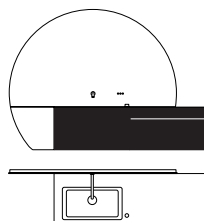

2.083 x 1.933 x 521 mm, Washstand base: 1608 x 440 x 521 mm (W/H/D)

white/chrome

Washstand base unit white with insert drawer, fitting/lever chrome

828013966

black/chrome

Washstand base unit black with insert drawer, fitting/lever chrome