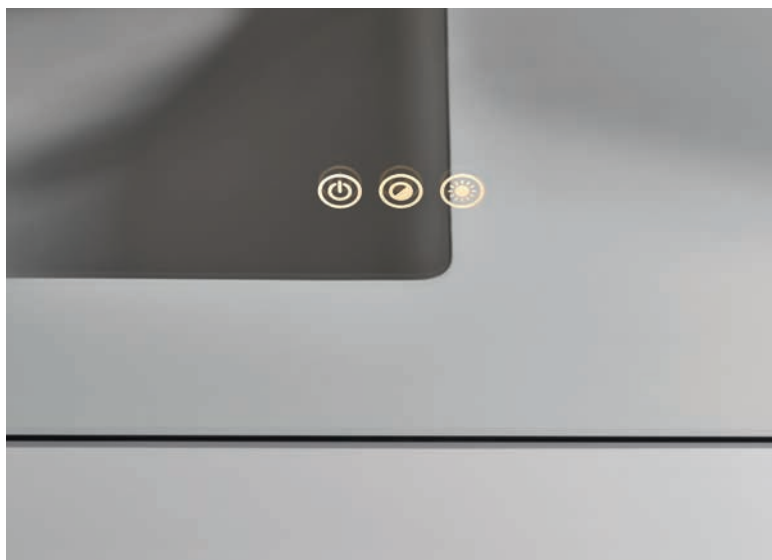

→ The Face, 2,000 mm, white matt.

THE FACE

→ Handleless pull-out with tip-on technology.

→ Tilt-and-turn lever for water quantity and temperature setting.

→ Intuitive light control in the mirror surface.

THE FACE