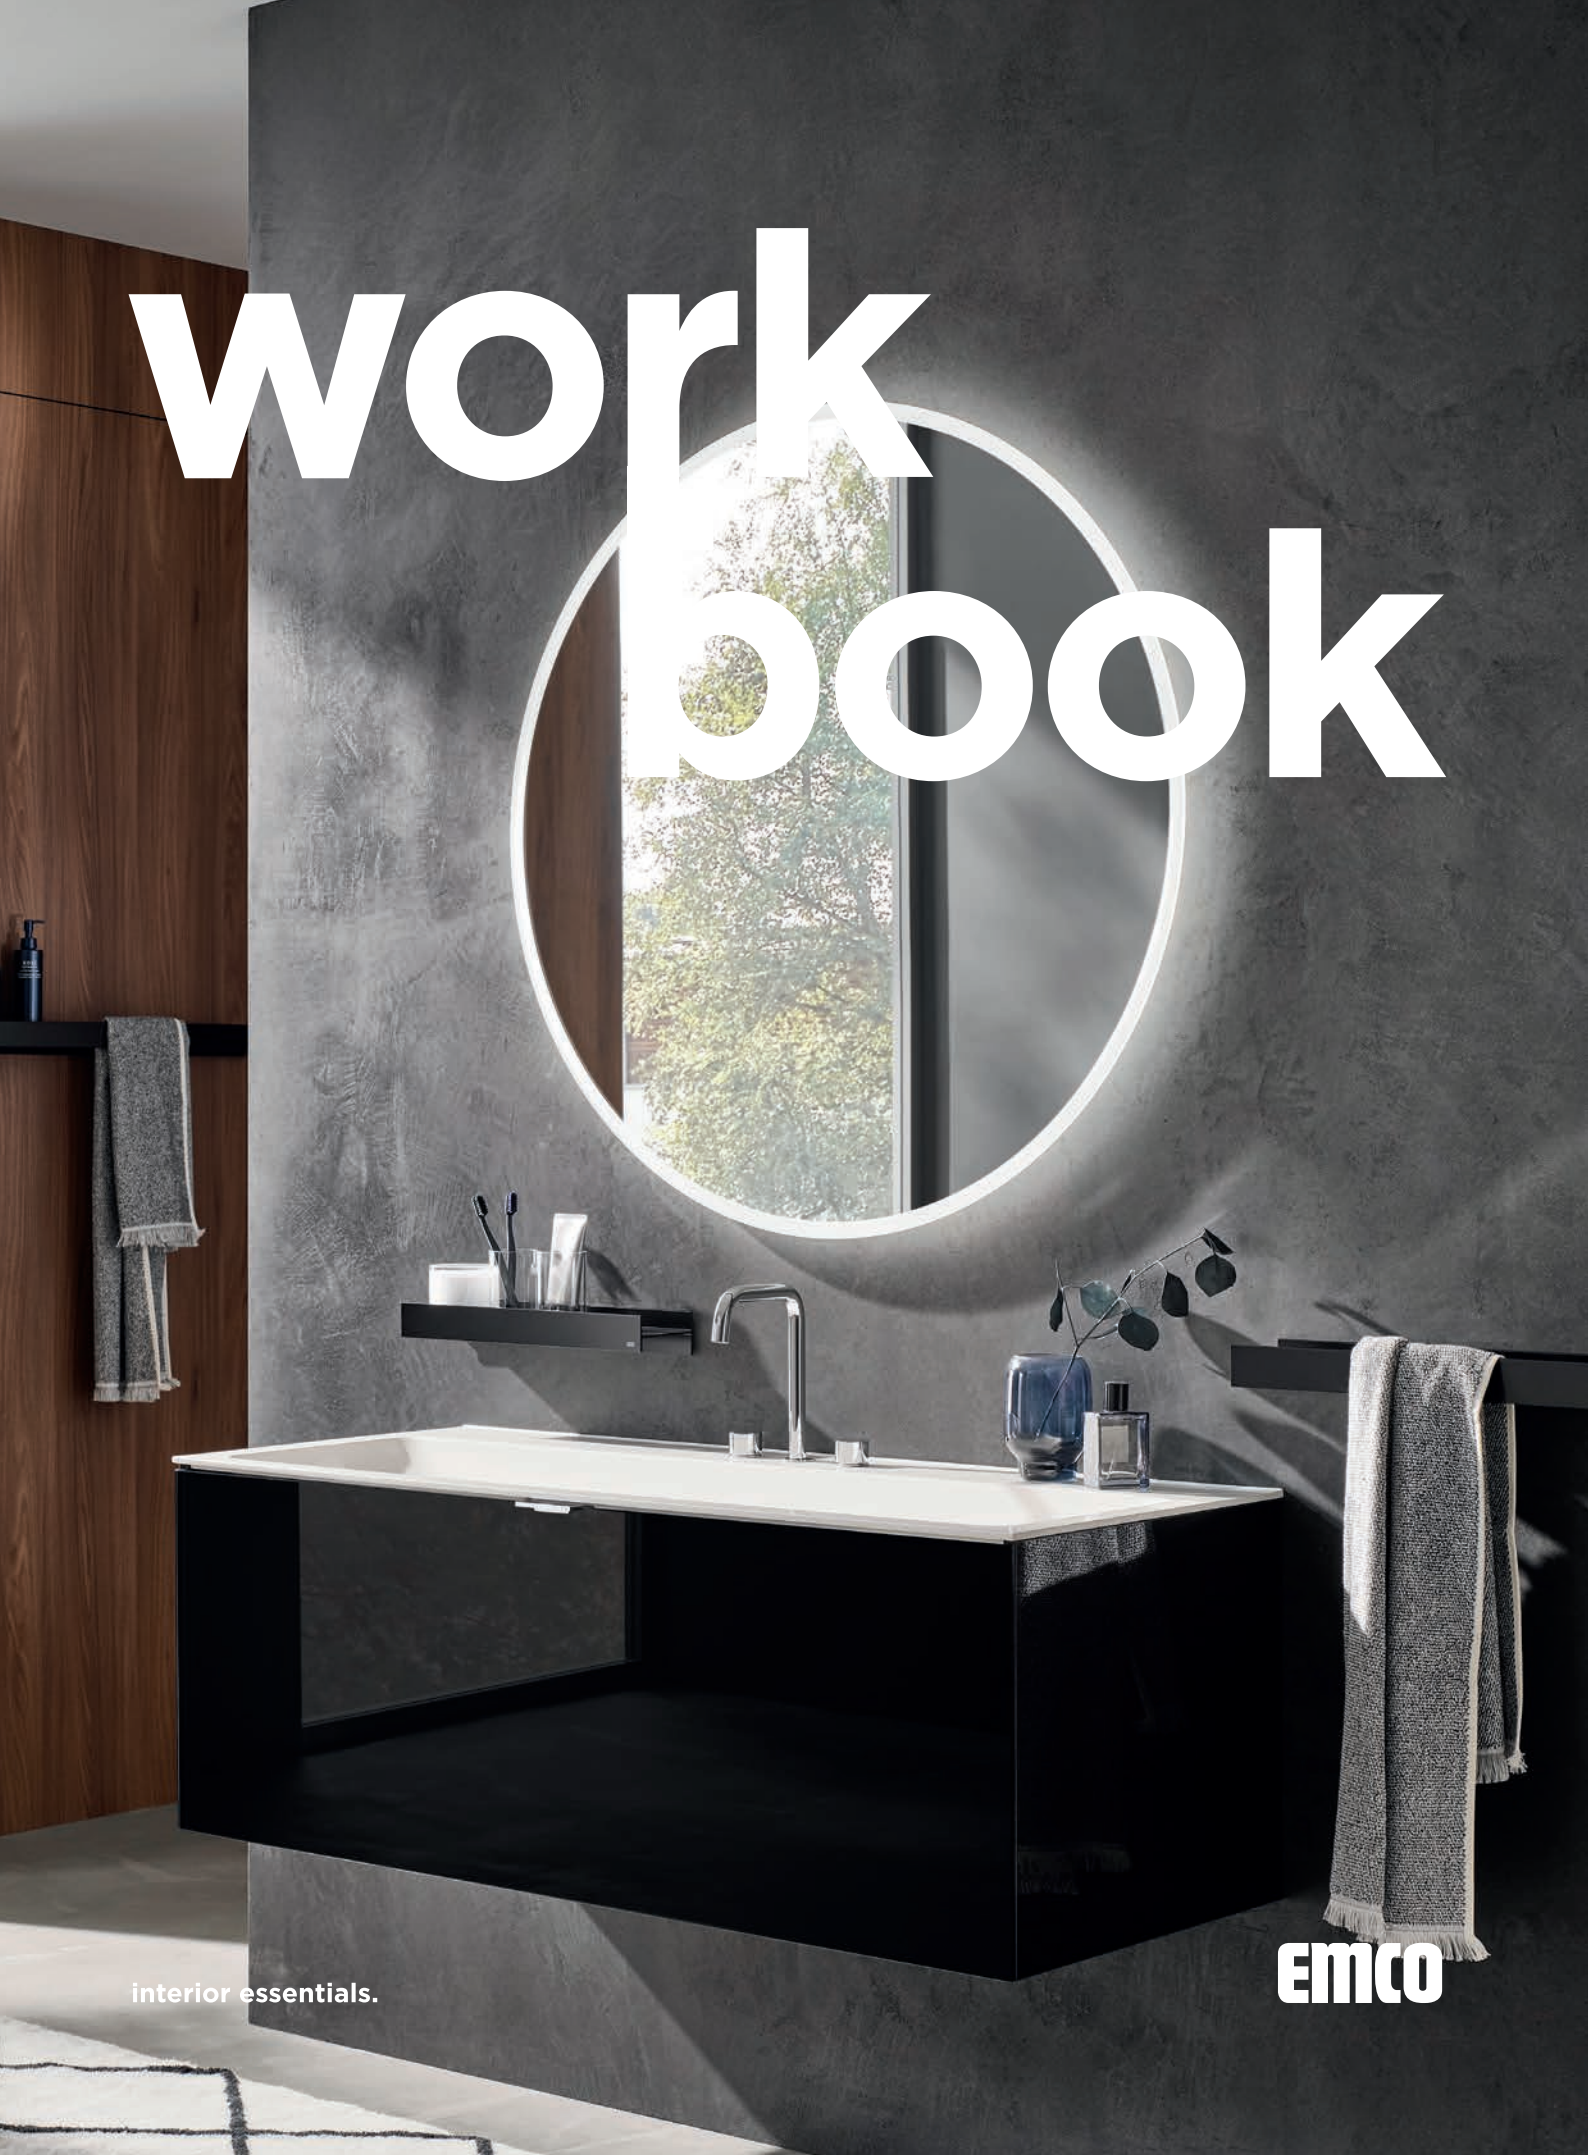

work book

interior essentials.

EMCO

Company Profile		04
The Face	Washbasin combination	06
Mirror cabinet	Centric · Loft · Prime · Pure2	12
Wash stands	Evo	16
Basin Mixer	Evo	19
Cabinets	Evo	20
Mirrors	MI	22
Accessories		26
Mixer	B 1000	30
	B 1100	32
	M 2000	34
	M 2100	36
	P 3000	38
	P 3100	40
	Installation kits	42
Showers	Round	44
	Square	44/45
	Shower-sets	45/46
Wash basins	Wall-hung	48
	Countertop	49
	Undercounter	50
	Semirecessed	51
Water closets	Wall-hung	52
	Floor-standing	53
	Toilet seats	54