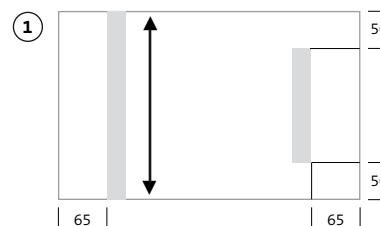

2. Next, select the light cut-outs for direct lighting.

Determine the number and length of the desired satinised light cut-outs for direct lighting. Observe the minimum distances from the mirror edges for the vertical and horizontal light cut-outs (1+2). Now add the corresponding price from the table below. In case of deviating dimensions, the next higher price always applies. Add this to the basic mirror price.