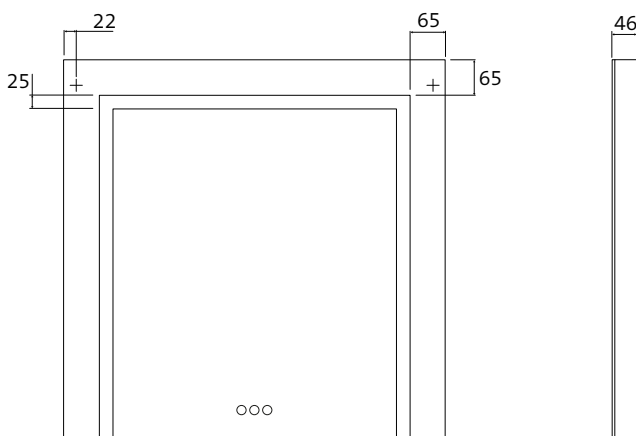

MADE-TO-MEASURE

We manufacture individual made-to-measure products.

From min. 400 x 400 mm to max. 2,600 x 1,800 mm (WxH), max. 3 sqm. Please contact us.