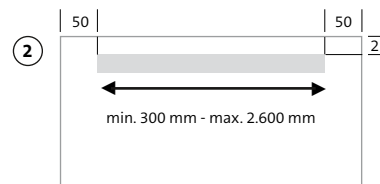

400	500	600	700	800	900	1.000	1.100	1.200	mm
4	5	6	7	8	9	10	11	12	W
358,00	366,00	376,00	386,00	398,00	410,00	424,00	437,00	511,00	€

1.300	1.400	1.500	1.600	1.700	1.800	1.900	2.000	mm
13	14	14	16	17	18	19	20	W
524,00	537,00	552,00	564,00	578,00	592,00	607,00	621,00	€