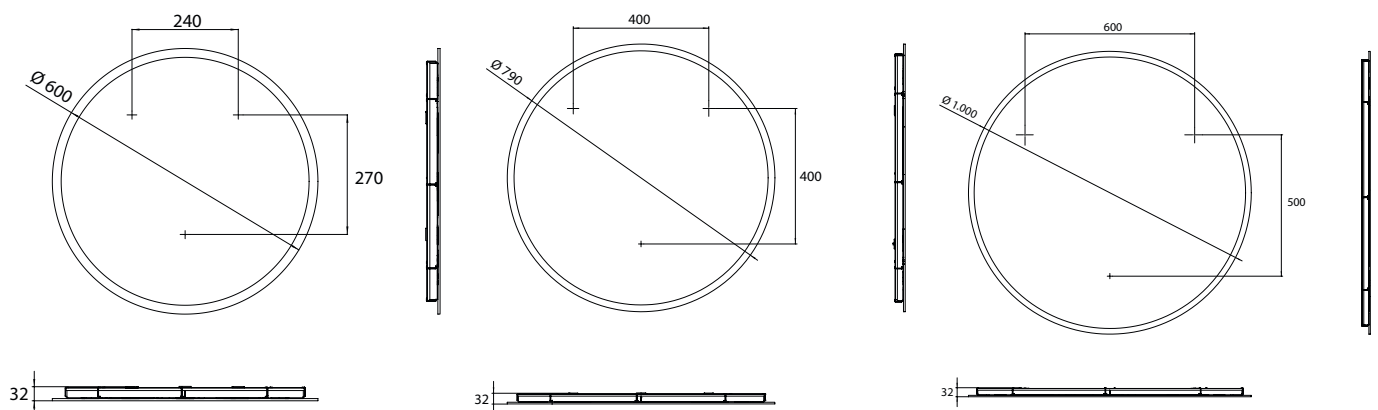

emco lichtspiegel PURE+

emco illuminated mirror PURE+

Maße Dim. (BxH)	Art.-Nr.	PG
Ø 600 mm	4411 106 06	584,00 € 2
Ø 790 mm	4411 108 08	669,40 € 2
Ø 1.000 mm	4411 110 10	827,80 € 2
Ø 790 mm*	4411 208 08	840,00 € 2
Ø 1.000 mm*	4411 210 10	998,60 € 2

* mit Heizfolie
* with heating foil

Runder LED-Lichtspiegel PURE+ mit umlaufendem LED-Lichtband.
mit umlaufender Mattierung der Spiegelfläche und Raumsteuerung, 4.000 K, IP20.

Round LED illuminated mirror PURE+ with surrounding LED light strip.
with surrounding matting of the mirror surface and room control, 4,000 K, IP20.