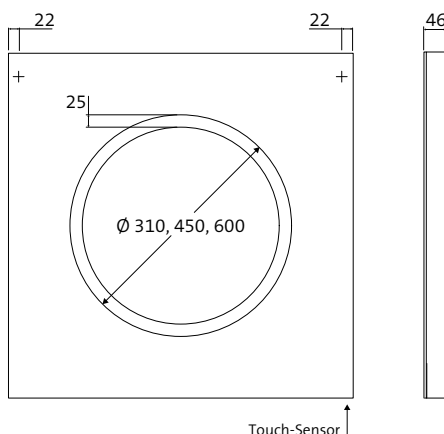

MADE-TO-MEASURE

We manufacture individual made-to-measure products.
From min. 400 x 400 mm to max. 2,600 x 1,800 mm (WxH),
max. 3 sqm. Please contact us.

emco lichtspiegel MI 210

emco illuminated mirror MI 210

LED illuminated mirror MI 240+ with one or two round light cut-outs and touch control panel.

Matt anodised aluminium side panel. Surrounding, concealed and Indirect washbasin lighting. Stepless light control via three touch sensors in the mirror surface with the functions: switching on and off, brightness and light colour (2,700 to 6,500 K) adjustable in three steps or continuously. Memory function (the last light setting is stored and recalled).

MASSANFERTIGUNGEN

Auf Wunsch fertigen wir individuell auf Maß.
Von min. 400 x 400 mm bis max. 2.600 x 1.800 mm (BxH),
max. 3 qm. Sprechen Sie uns bitte an.

MADE-TO-MEASURE

We manufacture individual made-to-measure products.
From min. 400 x 400 mm to max. 2,600 x 1,800 mm (WxH),
max. 3 sqm. Please contact us.