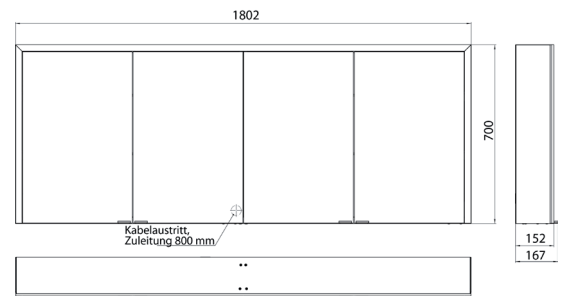

emco prime 3

PG

Lichtspiegelschrank prime 3, 1.800 mm, 2 Türen, **Aufputzmodell**, IP20
Seitenwand verspiegelt, mit verspiegelter- oder weißer Glasrückwand, 4 stufenlos einstellbare Ablagen, 4 Türen, 2 Steckdosen, stufenlose Lichtsteuerung (an/aus, Helligkeit und Lichtfarbe) über drei in die Glasrückwand integrierte Touchsensoren, Höhe: 700 mm, LED-Beleuchtung

Illuminated mirror cabinet prime 3, 1.800 mm, 2 doors, **wall-mounted version**, IP 20
with mirrored or white glass back panel, mirrored side panels, 4 continuously adjustable crystal glass shelves, 4 doors, 2 sockets, continuous light control (on/off, brightness and light color) via three touch sensors which are integrated into the glass rear wall, height: 700 mm, LED-lights

aluminium/spiegel	9497 072 09	3.355,00 €	2
aluminium/mirror			
aluminium/weiss	9497 073 09	3.355,00 €	2
aluminium/white			
schwarz/spiegel	9497 143 09	3.868,80 €	2
black/mirror			

Lichtspiegelschrank prime 3, 1.800 mm, 2 Türen, **Unterputzmodell**, IP20
mit verspiegelter- oder weißer Glasrückwand, 4 stufenlos einstellbare Ablagen, 4 Türen, 2 Steckdosen, stufenlose Lichtsteuerung (an/aus, Helligkeit und Lichtfarbe) über drei in die Glasrückwand integrierte Touchsensoren, Höhe: 730 mm, LED-Beleuchtung

Unterputz-Lichtspiegelschrank, immer mit Einbaurahmen bestellen
Illuminated mirror cabinet prime 3, 1.800 mm, 2 doors, **built-in version**, IP 20
with mirrored or white glass back panel, 4 continuously adjustable crystal glass shelves, 4 doors, 2 sockets, continuous light control (on/off, brightness and light color) via three touch sensors which are integrated into the glass rear wall, height: 730 mm, LED-lights
Built-in illuminated mirror cabinet, please order with built-in frame.

aluminium/spiegel	9497 172 09	3.325,00 €	2
aluminium/mirror			
aluminium/weiss	9497 173 09	3.325,00 €	2
aluminium/white			
schwarz/spiegel	9497 144 09	3.834,25 €	2
black/mirror			
Einbaurahmen	9497 000 32	355,00 €	2
Built-in frame