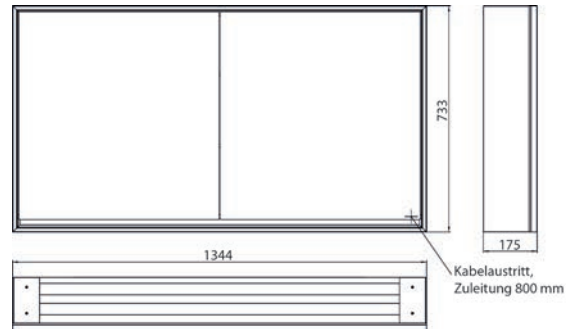

Lichtspiegelschrank loft, 1.300 mm, 2 Türen, **Unterputzmodell**, IP 20.
Umlaufende LED-Beleuchtung, mit verspiegelter- oder weißer Glasrückwand, 2 stufenlos einstellbare Ablagen, 2 Türen, 2 Steckdosen, Lichtsteuerung über 3 kapazitive von außen bedienbare Touch-Bedienfelder (An/Aus, Helligkeit und Lichtfarbe - kalt/warm - stufenlos einstellbar), Kabeldurchlass nach außen bei geschlossenen Spiegeltüren. Höhe: 733 mm

Unterputz-Lichtspiegelschrank, immer mit Einbaurahmen bestellen

Illuminated mirror cabinet loft, 1.300 mm, 2 doors, **built-in version**, IP 20.
Surrounding LED lights, with mirrored or white glass back panel, 2 continuously adjustable shelves, 2 doors, 2 sockets, light control via 3 capacitive touch control panels which can be operated from the outside (on/off, brightness and light colour - cold/warm - continuously adjustable), external cable routing for closed mirror doors Height: 733 mm.
Built-in illuminated mirror cabinet, please order with built-in frame.

aluminium/spiegel	9798 051 21	3.001,60 €	2
aluminium/mirror			
aluminium/weiss	9798 061 21	3.001,60 €	2
aluminium/white			
schwarz/spiegel	9798 133 21	3.451,80 €	2
black/mirror			
Einbaurahmen	9798 000 05	304,00 €	2
Built-in frame