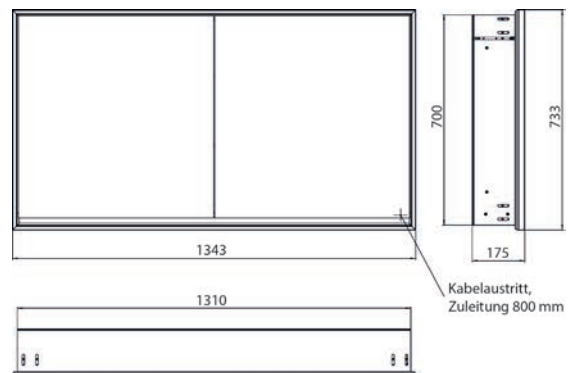

Lichtspiegelschrank loft, 1.300 mm, 2 Türen, **Aufputzmodell** mit verspiegelten Seitenwänden, IP 20.
Umlaufende LED-Beleuchtung, mit verspiegelter- oder weißer Glasrückwand, 2 stufenlos einstellbare Ablagen, 2 Türen, 2 Steckdosen, Lichtsteuerung über 3 kapazitive von außen bedienbare Touch-Bedienfelder (An/Aus, Helligkeit und Lichtfarbe - kalt/warm - stufenlos einstellbar), Kabeldurchlass nach außen bei geschlossenen Spiegeltüren. Höhe: 733 mm

Illuminated mirror cabinet loft, 1.300 mm, 2 doors, **wall-mounted model** with mirrored side panels, IP 20.
Surrounding LED lights, with mirrored or white glass back panel, 2 continuously adjustable shelves, 2 doors, 2 sockets, light control via 3 capacitive touch control panels which can be operated from the outside (on/off, brightness and light colour - cold/warm - continuously adjustable), external cable routing for closed mirror doors Height: 733 mm.

aluminium/spiegel	9798 051 20	3.038,30 €	2
aluminium/mirror			
aluminium/weiss	9798 061 20	3.038,30 €	2
aluminium/white			
schwarz/spiegel	9798 133 20	3.494,00 €	2
black/mirror			

Lichtspiegelschrank loft, 1.300 mm, 2 Türen, **Unterputzmodell**, IP 20.
Umlaufende LED-Beleuchtung, mit verspiegelter- oder weißer Glasrückwand, 2 stufenlos einstellbare Ablagen, 2 Türen, 2 Steckdosen, Lichtsteuerung über 3 kapazitive von außen bedienbare Touch-Bedienfelder (An/Aus, Helligkeit und Lichtfarbe - kalt/warm - stufenlos einstellbar), Kabeldurchlass nach außen bei geschlossenen Spiegeltüren. Höhe: 733 mm

Unterputz-Lichtspiegelschrank, immer mit Einbaurahmen bestellen