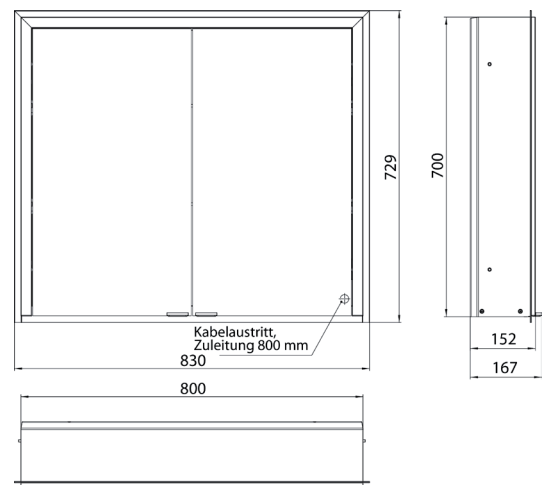

Lichtspiegelschrank prime 3, 800 mm, 2 Türen, **Unterputzmodell**, IP20
mit verspiegelter- oder weißer Glasrückwand, 2 stufenlos einstellbare Ablagen, 2 Türen, 1 Steckdose, stufenlose Lichtsteuerung (an/aus, Helligkeit und Lichtfarbe) über drei in die Glasrückwand integrierte Touchsensoren, Höhe: 730 mm, LED-Beleuchtung

Unterputz-Lichtspiegelschrank, immer mit Einbaurahmen bestellen

Illuminated mirror cabinet prime 3, 800 mm, 2 doors, **built-in version**, IP 20 with mirrored or white glass back panel, 2 continuously adjustable crystal glass shelves, 2 doors, 1 socket, continuous light control (on/off, brightness and light color) via three touch sensors which are integrated into the glass rear wall, height: 730 mm, LED-lights
Built-in illuminated mirror cabinet, please order with built-in frame.

aluminium/spiegel	9497 172 03	2.126,30 €	2
aluminium/mirror			
aluminium/weiss	9497 173 03	2.126,30 €	2
aluminium/white			
schwarz/spiegel	9497 144 03	2.453,90 €	2
black/mirror			
Einbaurahmen	9497 000 11	251,40 €	2
Built-in frame