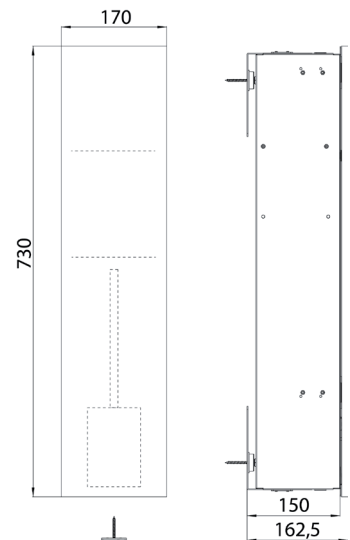

WC-Modul - Unterputzmodell mit Fächern für Reserverolle oder Feuchtpapierbox, WC-Papier und integrierter Toilettenbürstengarnitur. Türanschlag links.
Kein Einbaurahmen erforderlich.
Module for WC - build in model with boxes for WC-paper and spare paper or moist-tissue box and integrated toilet brush set, left-hinged door
No additional build-in frame required

alpin-weiß (hochglanz)	9755 274 10	746,00 €	2
alpin-weiß (high gloss)			
schwarz (hochglanz)	9755 275 10	746,00 €	2
black (high gloss)			
alpin-weiß (matt)	9755 284 10	746,00 €	2
alpin-white (matt)			
schwarz-matt	9755 285 10	746,00 €	2
matt black