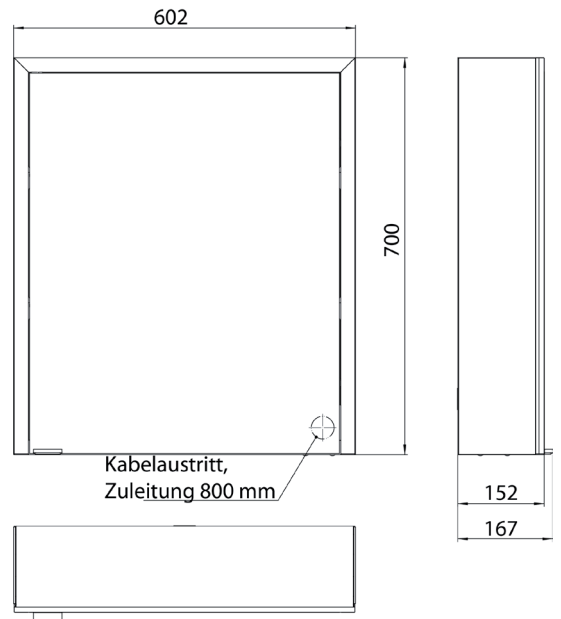

Lichtspiegelschrank prime 3, 600 mm, 1 Tür, **Aufputzmodell**, IP20
Seitenwand verspiegelt, mit verspiegelter- oder weißer Glasrückwand, 2 stufenlos einstellbare Ablagen, 1 Tür (Türanschlag rechts), 1 Steckdose, stufenlose Lichtsteuerung (an/aus, Helligkeit und Lichtfarbe) über drei in die Glasrückwand integrierte Touchsensoren, Höhe: 700 mm, LED-Beleuchtung

Illuminated mirror cabinet prime 3, 600 mm, 1 door, **wall-mounted version**, IP 20 with mirrored or white glass back panel, mirrored side panels, 2 continuously adjustable crystal glass shelves, 1 door (door hinge right), 1 socket, continuous light control (on/off, brightness and light color) via three touch sensors which are integrated into the glass rear wall, height: 700 mm, LED-lights

aluminium/spiegel	9497 072 01	1.854,40 €	2
aluminium/mirror			
aluminium/weiss	9497 073 01	1.854,40 €	2
aluminium/white			
schwarz/spiegel	9497 143 01	2.149,10 €	2
black/mirror