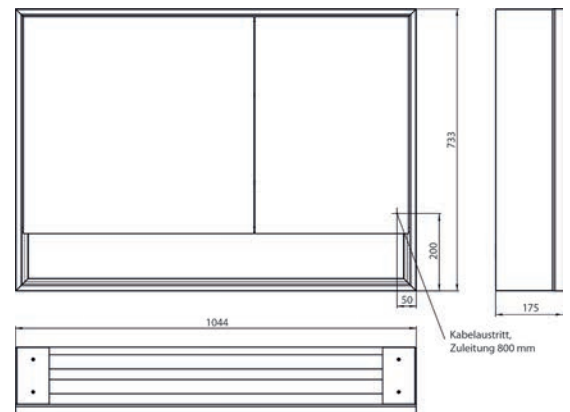

Lichtspiegelschrank loft mit Unterfach, 1.000 mm, 2 Türen, **Unterputzmodell**, IP 20. Umlaufende LED-Beleuchtung, mit verspiegelter- oder weißer Glasrückwand, 2 stufenlos einstellbare Ablagen, 2 Türen (breite Tür links), 2 Steckdosen, Lichtsteuerung über 3 kapazitive von außen bedienbare Touch-Bedienfelder (An/Aus, Helligkeit und Lichtfarbe - kalt/warm - stufenlos einstellbar), Kabeldurchlass nach außen bei geschlossenen Spiegeltüren. Offenes Unterfach (Höhe: 122 mm) über die komplette Breite mit verspiegelter Rückwand. Höhe: 733 mm

Unterputz-Lichtspiegelschrank, immer mit Einbaurahmen bestellen

Illuminated mirror cabinet loft with an accessible compartment, 1.000 mm, 2 doors, **built-in version**, IP 20. Surrounding LED lights, with mirrored or white glass back panel, 2 continuously adjustable shelves, 2 doors (wide door on the left), 2 sockets, light control via 3 capacitive touch control panels which can be operated from the outside (on/off, brightness and light colour - cold/warm - continuously adjustable), external cable routing for closed mirror doors. Accessible compartment (height: 122 mm) on the bottom with mirrored rear wall. Height: 733 mm. Built-in illuminated mirror cabinet, please order with built-in frame.

aluminium/spiegel	9798 052 17	2.481,90 €	2
aluminium/mirror			
aluminium/weiss	9798 062 17	2.481,90 €	2
aluminium/white			
schwarz/spiegel	9798 135 17	2.854,20 €	2
black/mirror			
Einbaurahmen	9798 000 03	291,40 €	2
Built-in frame