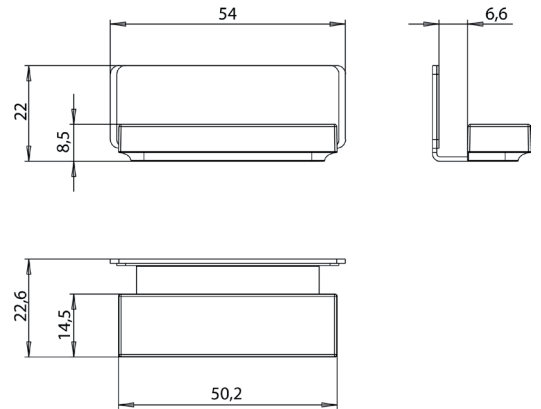

Einzelgriff, ohne Logo
Single grip, without logo

chrom	9497 001 90	14,00 €	S
chrome			
schwarz	9497 133 90	17,00 €	S
black			

2 Griffe (Paar), 1x mit, 1x ohne Logo
2 grips (pair), 1x with, 1x without logo

chrom	9497 001 91	28,00 €	S
chrome			
schwarz	9497 133 91	35,00 €	S
black