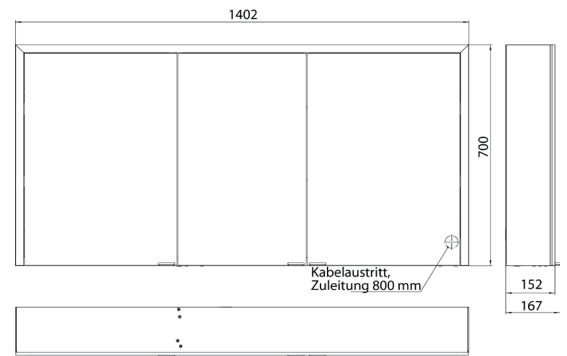

Lichtspiegelschrank prime 3, 1.400 mm, 2 Türen, **Unterputzmodell**, IP20
mit verspiegelter- oder weißer Glasrückwand, 4 stufenlos einstellbare Ablagen, 3 Türen, 2 Steckdosen, stufenlose Lichtsteuerung (an/aus, Helligkeit und Lichtfarbe) über drei in die Glasrückwand integrierte Touchsensoren, Höhe: 730 mm, LED-Beleuchtung

Unterputz-Lichtspiegelschrank, immer mit Einbaurahmen bestellen
Illuminated mirror cabinet prime 3, 1.400 mm, 2 doors, **built-in version**, IP 20
with mirrored or white glass back panel, 4 continuously adjustable crystal glass shelves, 3 doors, 2 sockets, continuous light control (on/off, brightness and light color) via three touch sensors which are integrated into the glass rear wall, height: 730 mm, LED-lights
Built-in illuminated mirror cabinet, please order with built-in frame.

aluminium/spiegel	9497 172 07	3.217,50 €	2
aluminium/mirror			
aluminium/weiss	9497 173 07	3.217,50 €	2
aluminium/white			
schwarz/spiegel	9497 144 07	3.710,60 €	2
black/mirror			
Einbaurahmen	9497 000 30	309,00 €	2
Built-in frame