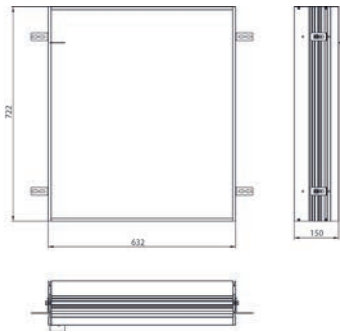

Einbaurahmen
für Lichtspiegelschrank loft, 600 mm
Built-in frame
for illuminated mirror cabinet loft, 600 mm

Einbaurahmen
Built-in frame

9798 000 01

221,60 € 2