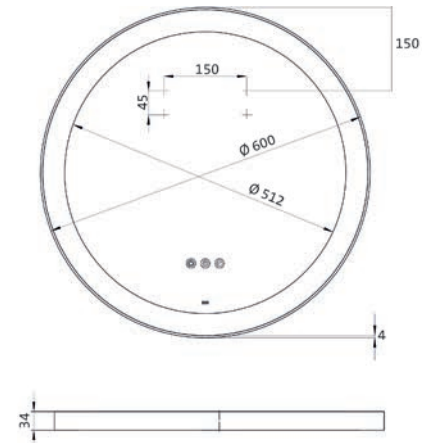

LED-Rahmenspiegel Round black,
Ø 600 mm
Spiegelfläche, Metallrahmen in schwarz
mit innenliegender umlaufender LED-
Beleuchtung. Lichtsteuerung (An/Aus,
Helligkeit, Lichtfarbe) über drei in die
Spiegelfläche integrierte Touch-
sensoren.

LED-illuminated mirror Round black,
Ø 600 mm
Mirror surface, metal frame in black with
internal surrounding LED lighting. Light
control (on/off, brightness, light colour)
via three touch sensors integrated in the
mirror surface.

schwarz
black

4413 248 06 950,00 € 2