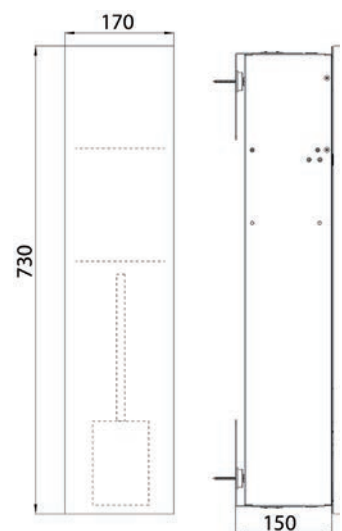

WC-Modul - Unterputzmodell mit Fächern für Reserverolle oder Feuchtpapierbox, WC-Papier und integrierter Toilettenbürstengarnitur. Türanschlag rechts.
Kein Einbaurahmen erforderlich.
Module for WC - build in model with boxes for WC-paper and spare paper or moist-tissue box and integrated toilet brush set, right-hinged door
No additional build-in frame required

alpin-weiß (hochglanz)	9755 274 11	746,00 €	2
alpin-weiß (high gloss)			
schwarz (hochglanz)	9755 275 11	746,00 €	2
black (high gloss)			
alpin-weiß (matt)	9755 284 11	746,00 €	2
alpin-white (matt)			
schwarz-matt	9755 285 11	746,00 €	2
matt black