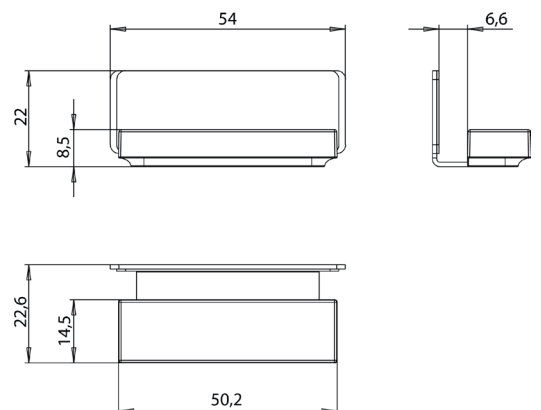

Einzelgriff, ohne Logo
Single grip, without logo

chrom	9497 001 90	14,00 €	S
chrome			
schwarz	9497 133 90	17,00 €	S
black			

2 Griffe (Paar), 1x mit, 1x ohne Logo
2 grips (pair), 1x with, 1x without logo

chrom	9497 001 91	28,00 €	S
chrome			
schwarz	9497 133 91	35,00 €	S
black