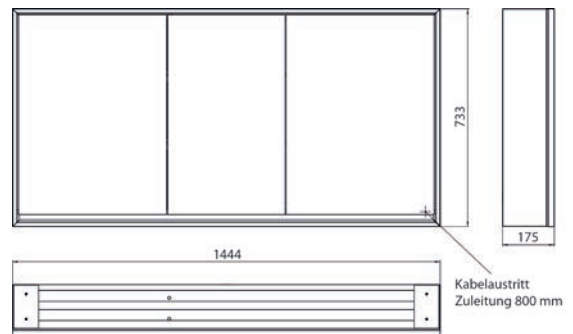

Lichtspiegelschrank loft, 1.400 mm, 3 Türen, **Unterputzmodell**, IP 20.
Umlaufende LED-Beleuchtung, mit verspiegelter- oder weißer Glasrückwand, 4 stufenlos einstellbare Ablagen, 3 Türen, 2 Steckdosen, Lichtsteuerung über 3 kapazitive von außen bedienbare Touch-Bedienfelder (An/Aus, Helligkeit und Lichtfarbe - kalt/warm - stufenlos einstellbar), Kabeldurchlass nach außen bei geschlossenen Spiegeltüren. Höhe: 733 mm

Unterputz-Lichtspiegelschrank, immer mit Einbaurahmen bestellen
Illuminated mirror cabinet loft, 1.400 mm, 3 doors, **built-in version**, IP 20.
Surrounding LED lights, with mirrored or white glass back panel, 4 continuously adjustable shelves, 3 doors, 2 sockets, light control via 3 capacitive touch control panels which can be operated from the outside (on/off, brightness and light colour - cold/warm - continuously adjustable), external cable routing for closed mirror doors Height: 733 mm.
Built-in illuminated mirror cabinet, please order with built-in frame.

aluminium/spiegel	9798 051 25	3.181,60 €	2
aluminium/mirror			
aluminium/weiss	9798 061 25	3.181,60 €	2
aluminium/white			
schwarz/spiegel	9798 133 25	3.658,80 €	2
black/mirror			
Einbaurahmen	9798 000 07	309,00 €	2
Built-in frame