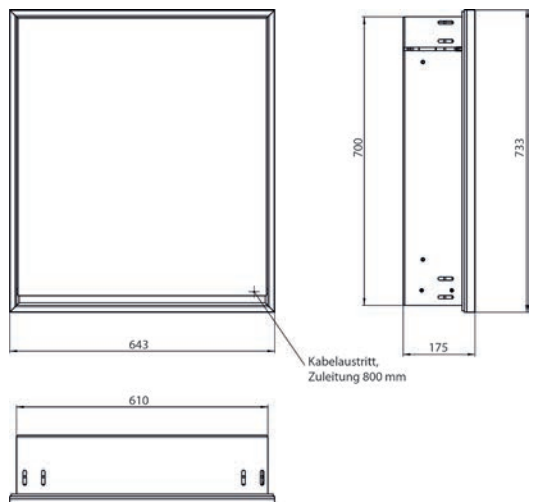

Lichtspiegelschrank loft, 600 mm, 1 Tür, **Unterputzmodell**, IP 20.

Umlaufende LED-Beleuchtung, mit verspiegelter- oder weißer Glasrückwand, 2 stufenlos einstellbare Ablagen, 1 Tür (Türanschlag rechts), 1 Steckdose, Lichtsteuerung über 3 kapazitive von außen bedienbare Touch-Bedienfelder (An/Aus, Helligkeit und Lichtfarbe - kalt/warm - stufenlos einstellbar), Kabeldurchlass nach außen bei geschlossenen Spiegeltüren. Höhe: 733 mm

Unterputz-Lichtspiegelschrank, immer mit Einbaurahmen bestellen

Illuminated mirror cabinet loft, 600 mm, 1 door, **built-in version**, IP 20.

Surrounding LED lights, with mirrored or white glass back panel, 2 continuously adjustable shelves, 1 door (door hinge right), 1 socket, light control via 3 capacitive touch control panels which can be operated from the outside (on/off, brightness and light colour - cold/warm - continuously adjustable), external cable routing for closed mirror doors Height: 733 mm.

Built-in illuminated mirror cabinet, please order with built-in frame.

aluminium/spiegel	9798 051 03	1.976,80 €	2
aluminium/mirror			
aluminium/weiss	9798 061 03	1.976,80 €	2
aluminium/white			
schwarz/spiegel	9798 133 03	2.273,30 €	2
black/mirror			
Einbaurahmen	9798 000 01	221,60 €	2
Built-in frame