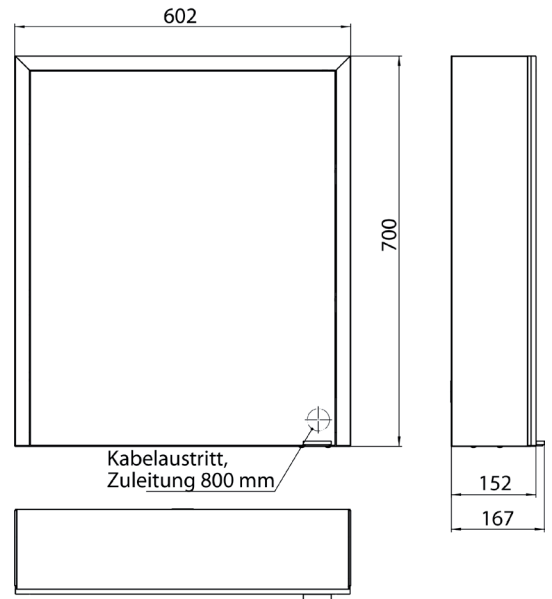

Lichtspiegelschrank prime 3, 600 mm, 1 Tür, **Aufputzmodell**, IP20
Seitenwand verspiegelt, mit verspiegelter- oder weißer Glasrückwand, 2 stufenlos einstellbare Ablagen, 1 Tür (Türanschlag links), 1 Steckdose, stufenlose Lichtsteuerung (an/aus, Helligkeit und Lichtfarbe) über drei in die Glasrückwand integrierte Touchsensoren, Höhe: 700 mm, LED-Beleuchtung

Illuminated mirror cabinet prime 3, 600 mm, 1 door, **wall-mounted version**, IP 20 with mirrored or white glass back panel, mirrored side panels, 2 continuously adjustable crystal glass shelves, 1 door (door hinge left), 1 socket, continuous light control (on/off, brightness and light color) via three touch sensors which are integrated into the glass rear wall, height: 700 mm, LED-lights

aluminium/spiegel	9497 072 00	1.854,90 €	2
aluminium/mirror			
aluminium/weiss	9497 073 00	1.854,90 €	2
aluminium/white			
schwarz/spiegel	9497 143 00	2.149,10 €	2
black/mirror