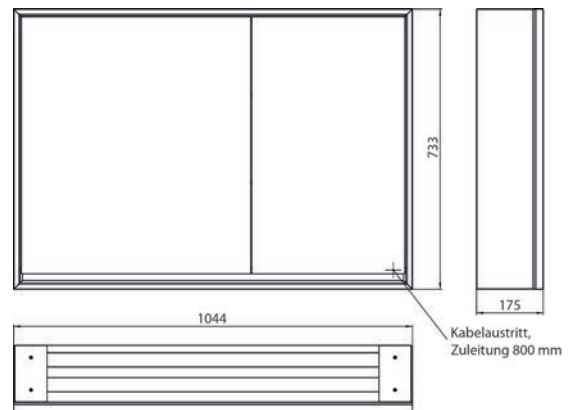

Lichtspiegelschrank loft, 1.000 mm, 2 Türen, **Unterputzmodell**, IP 20.
Umlaufende LED-Beleuchtung, mit verspiegelter- oder weißer Glasrückwand, 2 stufenlos einstellbare Ablagen, 2 Türen (breite Tür links), 2 Steckdosen, Lichtsteuerung über 3 kapazitive von außen bedienbare Touch-Bedienfelder (An/Aus, Helligkeit und Lichtfarbe - kalt/warm - stufenlos einstellbar), Kabeldurchlass nach außen bei geschlossenen Spiegeltüren. Höhe: 733 mm

Unterputz-Lichtspiegelschrank, immer mit Einbaurahmen bestellen
Illuminated mirror cabinet loft, 1.000 mm, 2 doors, **built-in version**, IP 20.
Surrounding LED lights, with mirrored or white glass back panel, 2 continuously adjustable shelves, 2 doors (wide door on the left), 2 sockets, light control via 3 capacitive touch control panels which can be operated from the outside (on/off, brightness and light colour - cold/warm - continuously adjustable), external cable routing for closed mirror doors Height: 733 mm
Built-in illuminated mirror cabinet, please order with built-in frame.

aluminium/spiegel	9798 051 17	2.481,90 €	2
aluminium/mirror			
aluminium/weiss	9798 061 17	2.481,90 €	2
aluminium/white			
schwarz/spiegel	9798 133 17	2.854,20 €	2
black/mirror			
Einbaurahmen	9798 000 03	291,40 €	2
Built-in frame