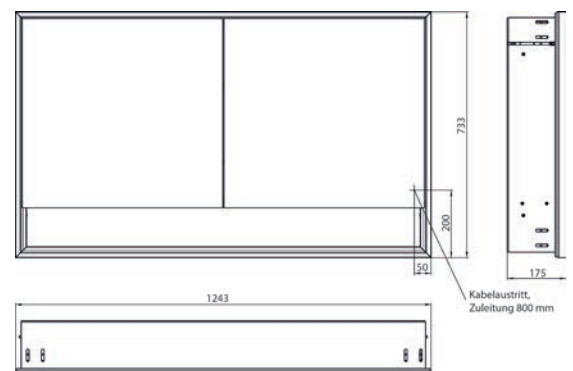

emco loft mit Unterfach

emco loft with lower compartment

PG

Lichtspiegelschrank loft mit Unterfach, 1.200 mm, 2 Türen, **Aufputzmodell** mit verspiegelten Seitenwänden, IP 20. Umlaufende LED-Beleuchtung, mit verspiegelter- oder weißer Glasrückwand, 2 stufenlos einstellbare Ablagen, 2 Türen, 2 Steckdosen, Lichtsteuerung über 3 kapazitive von außen bedienbare Touch-Bedienfelder (An/Aus, Helligkeit und Lichtfarbe - kalt/warm - stufenlos einstellbar), Kabeldurchlass nach außen bei geschlossenen Spiegeltüren. Offenes Unterfach (Höhe: 122 mm) über die komplette Breite mit verspiegelter Rückwand. Höhe: 733 mm

Illuminated mirror cabinet loft with an accessible compartment, 1.200 mm, 2 doors, **wall-mounted model** with mirrored side panels, IP 20.

Surrounding LED lights, with mirrored or white glass back panel, 2 continuously adjustable shelves, 2 doors, 2 sockets, light control via 3 capacitive touch control panels which can be operated from the outside (on/off, brightness and light colour - cold/warm - continuously adjustable), external cable routing for closed mirror doors. Accessible compartment (height: 122 mm) on the bottom with mirrored rear wall. Height: 733 mm.

aluminium/spiegel	9798 052 18	2.774,70 €	2
aluminium/mirror			
aluminium/weiss	9798 062 18	2.774,70 €	2
aluminium/white			
schwarz/spiegel	9798 135 18	3.190,90 €	2
black/mirror