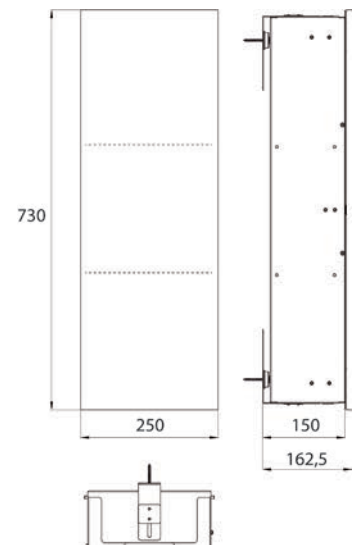

Schrankmodul - Unterputzmodell
mit 2 Glasablagen, Türanschlag links.
Kein Einbaurahmen erforderlich.
Cabinet module - build in model
with two glass shelves, left hinged door.
No additional build-in frame required

alpin-weiß (hochglanz)	9755 274 06	745,00 €	2
alpin-weiß (high gloss)			
schwarz (hochglanz)	9755 275 06	745,00 €	2
black (high gloss)			
alpin-weiß (matt)	9755 284 06	745,00 €	2
alpin-white (matt)			
schwarz-matt	9755 285 06	745,00 €	2
matt black