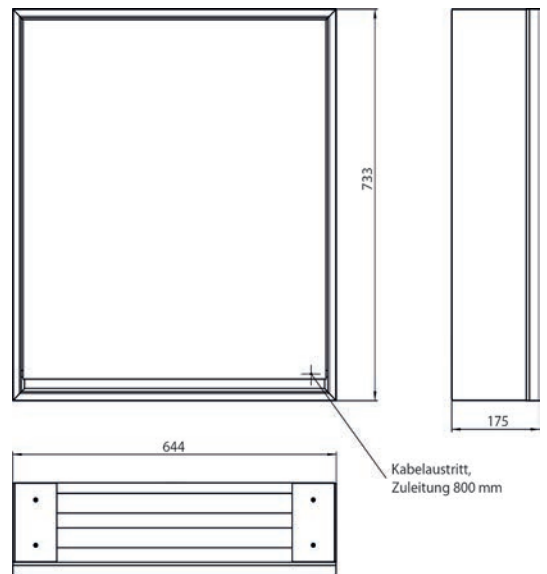

Lichtspiegelschrank loft, 600 mm, 1 Tür, **Aufputzmodell** mit verspiegelten Seitenwänden, IP 20.

Umlaufende LED-Beleuchtung, mit verspiegelter- oder weißer Glasrückwand, 2 stufenlos einstellbare Ablagen, 1 Tür (Türanschlag links), 1 Steckdose, Lichtsteuerung über 3 kapazitive von außen bedienbare Touch-Bedienfelder (An/Aus, Helligkeit und Lichtfarbe - kalt/warm - stufenlos einstellbar), Kabeldurchlass nach außen bei geschlossenen Spiegeltüren. Höhe: 733 mm

Illuminated mirror cabinet loft, 600 mm, 1 door, **wall-mounted model** with mirrored side panels, IP 20.

Surrounding LED lights, with mirrored or white glass back panel, 2 continuously adjustable shelves, 1 door (door hinge left), 1 socket, light control via 3 capacitive touch control panels which can be operated from the outside (on/off, brightness and light colour - cold/warm - continuously adjustable), external cable routing for closed mirror doors Height: 733 mm.

aluminium/spiegel	9798 051 00	2.020,60 €	2
aluminium/mirror			
aluminium/weiss	9798 061 00	2.020,60 €	2
aluminium/white			
schwarz/spiegel	9798 133 00	2.323,70 €	2
black/mirror