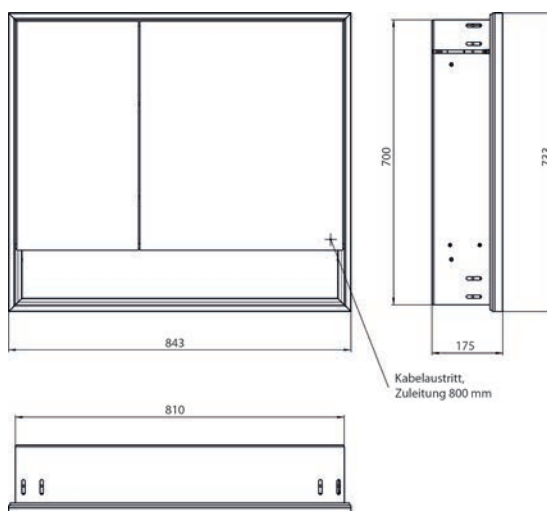

Lichtspiegelschrank loft mit Unterfach, 800 mm, 2 Türen, **Unterputzmodell**, IP 20. Umlaufende LED-Beleuchtung, mit verspiegelter- oder weißer Glasrückwand, 2 stufenlos einstellbare Ablagen, 2 Türen (breite Tür rechts), 1 Steckdose, Lichtsteuerung über 3 kapazitive von außen bedienbare Touch-Bedienfelder (An/Aus, Helligkeit und Lichtfarbe - kalt/warm - stufenlos einstellbar), Kabeldurchlass nach außen bei geschlossenen Spiegeltüren. Offenes Unterfach (Höhe: 122 mm) über die komplette Breite mit verspiegelter Rückwand. Höhe: 733 mm

Illuminated mirror cabinet loft with an accessible compartment, 800 mm, 2 doors, **built-in version**, IP 20. Surrounding LED lights, with mirrored or white glass back panel, 2 continuously adjustable shelves, 2 doors (wide door on the right), 1 socket, light control via 3 capacitive touch control panels which can be operated from the outside (on/off, brightness and light colour - cold/warm - continuously adjustable), external cable routing for closed mirror doors. Accessible compartment (height: 122 mm) on the bottom with mirrored rear wall. Height: 733 mm. Built-in illuminated mirror cabinet, please order with built-in frame.

aluminium/spiegel	9798 052 09	2.306,10 €	2
aluminium/mirror			
aluminium/weiss	9798 062 09	2.306,10 €	2
aluminium/white			
schwarz/spiegel	9798 135 09	2.652,00 €	2
black/mirror			
Einbaurahmen	9798 000 02	251,40 €	2
Built-in frame