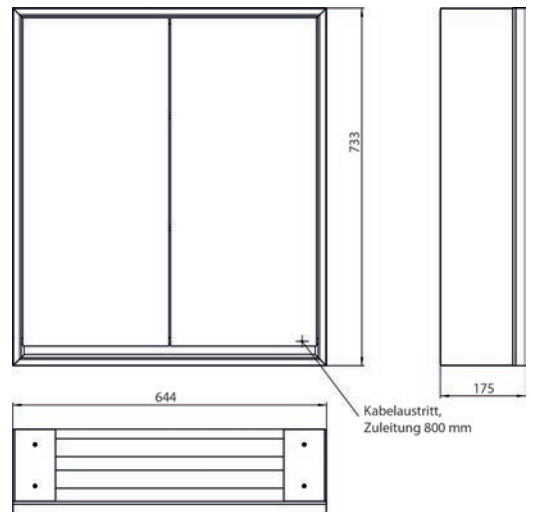

Lichtspiegelschrank loft, 600 mm, 2 Türen, **Aufputzmodell** mit verspiegelten Seitenwänden, IP 20.
Umlaufende LED-Beleuchtung, mit verspiegelter- oder weißer Glasrückwand, 2 stufenlos einstellbare Ablagen, 2 Türen, 1 Steckdose, Lichtsteuerung über 3 kapazitive von außen bedienbare Touch-Bedienfelder (An/Aus, Helligkeit und Lichtfarbe - kalt/warm - stufenlos einstellbar), Kabeldurchlass nach außen bei geschlossenen Spiegeltüren. Höhe: 733 mm

Illuminated mirror cabinet loft, 600 mm, 2 doors, **wall-mounted model** with mirrored side panels, IP 20.
Surrounding LED lights, with mirrored or white glass back panel, 2 continuously adjustable shelves, 2 doors, 1 socket, light control via 3 capacitive touch control panels which can be operated from the outside (on/off, brightness and light colour - cold/warm - continuously adjustable), external cable routing for closed mirror doors Height: 733 mm.

aluminium/spiegel	9798 051 04	2.203,80 €	2
aluminium/mirror			
aluminium/weiss	9798 061 04	2.203,80 €	2
aluminium/white			
schwarz/spiegel	9798 133 04	2.534,40 €	2
black/mirror