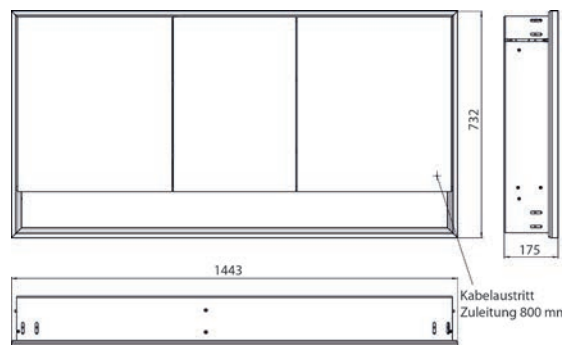

emco loft mit Unterfach

emco loft with lower compartment

PG

Lichtspiegelschrank loft mit Unterfach, 1.400 mm, 3 Türen, **Aufputzmodell** mit verspiegelten Seitenwänden, IP 20. Umlaufende LED-Beleuchtung, mit verspiegelter- oder weißer Glasrückwand, 4 stufenlos einstellbare Ablagen, 3 Türen, 2 Steckdosen, Lichtsteuerung über 3 kapazitive von außen bedienbare Touch-Bedienfelder (An/Aus, Helligkeit und Lichtfarbe - kalt/warm - stufenlos einstellbar), Kabeldurchlass nach außen bei geschlossenen Spiegeltüren. Offenes Unterfach (Höhe: 122 mm) über die komplette Breite mit verspiegelter Rückwand. Höhe: 733 mm

Illuminated mirror cabinet loft with an accessible compartment, 1.400 mm, 3 doors, **wall-mounted model** with mirrored side panels, IP 20.

Surrounding LED lights, with mirrored or white glass back panel, 4 continuously adjustable shelves, 3 doors, 2 sockets, light control via 3 capacitive touch control panels which can be operated from the outside (on/off, brightness and light colour - cold/warm - continuously adjustable), external cable routing for closed mirror doors. Accessible compartment (height: 122 mm) on the bottom with mirrored rear wall. Height: 733 mm.

aluminium/spiegel	9798 052 24	3.218,30 €	2
aluminium/mirror			
aluminium/weiss	9798 062 24	3.218,30 €	2
aluminium/white			
schwarz/spiegel	9798 135 24	3.701,10 €	2
black/mirror