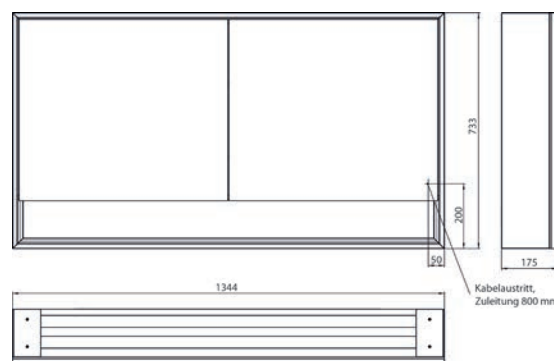

Lichtspiegelschrank loft mit Unterfach, 1.300 mm, 2 Türen, **Unterputzmodell**, IP 20. Umlaufende LED-Beleuchtung, mit verspiegelter- oder weißer Glasrückwand, 2 stufenlos einstellbare Ablagen, 2 Türen, 2 Steckdosen, Lichtsteuerung über 3 kapazitive von außen bedienbare Touch-Bedienfelder (An/Aus, Helligkeit und Lichtfarbe - kalt/warm - stufenlos einstellbar), Kabeldurchlass nach außen bei geschlossenen Spiegeltüren. Offenes Unterfach (Höhe: 122 mm) über die komplette Breite mit verspiegelter Rückwand. Höhe: 733 mm

Unterputz-Lichtspiegelschrank, immer mit Einbaurahmen bestellen

Illuminated mirror cabinet loft with an accessible compartment, 1.300 mm, 2 doors, **built-in version**, IP 20. Surrounding LED lights, with mirrored or white glass back panel, 2 continuously adjustable shelves, 2 doors, 2 sockets, light control via 3 capacitive touch control panels which can be operated from the outside (on/off, brightness and light colour - cold/warm - continuously adjustable), external cable routing for closed mirror doors. Accessible compartment (height: 122 mm) on the bottom with mirrored rear wall. Height: 733 mm. Built-in illuminated mirror cabinet, please order with built-in frame.

aluminium/spiegel	9798 052 21	3.001,60 €	2
aluminium/mirror			
aluminium/weiss	9798 062 21	3.001,60 €	2
aluminium/white			
schwarz/spiegel	9798 135 21	3.451,80 €	2
black/mirror			
Einbaurahmen	9798 000 05	304,00 €	2
Built-in frame