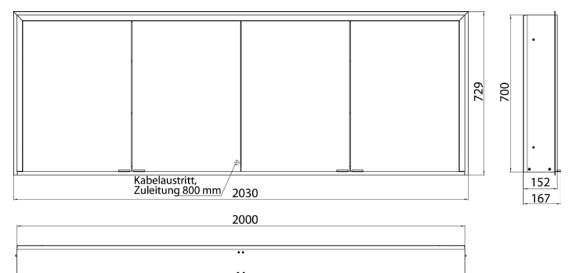

emco prime 3

PG

Lichtspiegelschrank prime 3, 2.000 mm, 2 Türen, **Aufputzmodell**, IP20
Seitenwand verspiegelt, mit verspiegelter- oder weißer Glasrückwand, 4 stufenlos einstellbare Ablagen, 4 Türen, 2 Steckdosen, stufenlose Lichtsteuerung (an/aus, Helligkeit und Lichtfarbe) über drei in die Glasrückwand integrierte Touchsensoren, Höhe: 700 mm, LED-Beleuchtung

Illuminated mirror cabinet prime 3, 2.000 mm, 2 doors, **wall-mounted version**, IP 20
with mirrored or white glass back panel, mirrored side panels, 4 continuously adjustable crystal glass shelves, 4 doors, 2 sockets, continuous light control (on/off, brightness and light color) via three touch sensors which are integrated into the glass rear wall, height: 700 mm, LED-lights

aluminium/spiegel	9497 072 10	3.490,00 €	2
aluminium/mirror			
aluminium/weiss	9497 073 10	3.490,00 €	2
aluminium/white			
schwarz/spiegel	9497 143 10	4.024,00 €	2
black/mirror			

Lichtspiegelschrank prime 3, 2.000 mm, 2 Türen, **Unterputzmodell**, IP20
mit verspiegelter- oder weißer Glasrückwand, 4 stufenlos einstellbare Ablagen, 4 Türen, 2 Steckdosen, stufenlose Lichtsteuerung (an/aus, Helligkeit und Lichtfarbe) über drei in die Glasrückwand integrierte Touchsensoren, Höhe: 730 mm, LED-Beleuchtung

Unterputz-Lichtspiegelschrank, immer mit Einbaurahmen bestellen
Illuminated mirror cabinet prime 3, 2.000 mm, 2 doors, **built-in version**, IP 20
with mirrored or white glass back panel, 4 continuously adjustable crystal glass shelves, 4 doors, 2 sockets, continuous light control (on/off, brightness and light color) via three touch sensors which are integrated into the glass rear wall, height: 730 mm, LED-lights
Built-in illuminated mirror cabinet, please order with built-in frame.