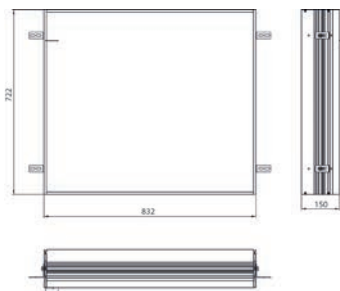

Einbaurahmen
für Lichtspiegelschrank loft, 800 mm
Built-in frame
for illuminated mirror cabinet loft, 800 mm

Einbaurahmen
Built-in frame

9798 000 02

251,40 € 2