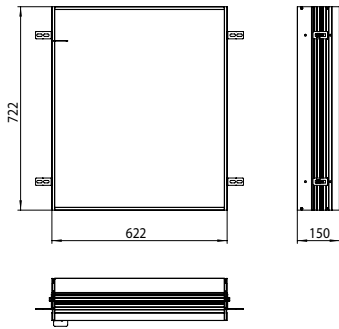

emco prime 3

PG

Einbaurahmen
für Lichtspiegelschrank prime, 600 mm
Built-in frame
for illuminated mirror cabinet prime,
600 mm

Einbaurahmen
Built-in frame

9497 000 10

221,60 €

2