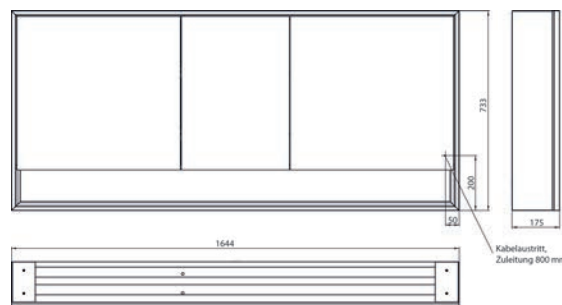

Lichtspiegelschrank loft mit Unterfach, 1.600 mm, 3 Türen, **Unterputzmodell**, IP 20. Umlaufende LED-Beleuchtung, mit verspiegelter- oder weißer Glasrückwand, 4 stufenlos einstellbare Ablagen, 3 Türen, 2 Steckdosen, Lichtsteuerung über 3 kapazitive von außen bedienbare Touch-Bedienfelder (An/Aus, Helligkeit und Lichtfarbe - kalt/warm - stufenlos einstellbar), Kabeldurchlass nach außen bei geschlossenen Spiegeltüren. Offenes Unterfach (Höhe: 122 mm) über die komplette Breite mit verspiegelter Rückwand. Höhe: 733 mm

Unterputz-Lichtspiegelschrank, immer mit Einbaurahmen bestellen

Illuminated mirror cabinet loft with an accessible compartment, 1.600 mm, 3 doors, **built-in version**, IP 20. Surrounding LED lights, with mirrored or white glass back panel, 4 continuously adjustable shelves, 3 doors, 2 sockets, light control via 3 capacitive touch control panels which can be operated from the outside (on/off, brightness and light colour - cold/warm - continuously adjustable), external cable routing for closed mirror doors. Accessible compartment (height: 122 mm) on the bottom with mirrored rear wall. Height: 733 mm. Built-in illuminated mirror cabinet, please order with built-in frame.

aluminium/spiegel	9798 052 23	3.451,90 €	2
aluminium/mirror			
aluminium/weiss	9798 062 23	3.451,90 €	2
aluminium/white			
schwarz/spiegel	9798 135 23	3.969,70 €	2
black/mirror			
Einbaurahmen	9798 000 06	315,20 €	2
Built-in frame