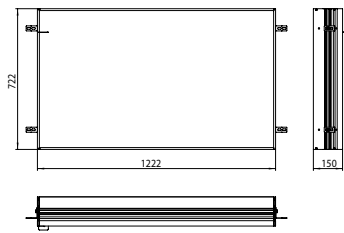

emco prime 3

PG

Einbaurahmen
für Lichtspiegelschrank prime, 1.200 mm
Built-in frame
for illuminated mirror cabinet prime,
1.200 mm

Einbaurahmen
Built-in frame

9497 000 13

299,30 € 2