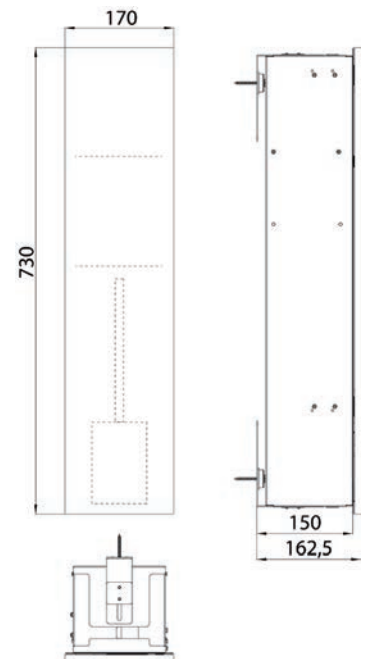

emco asis pure (Holzfront)

emco asis pure (Wood front)

PG

WC-Modul - Unterputzmodell mit Fächern für Reserverolle oder Feuchtpapierbox, WC-Papier und integrierter Toilettenbürstengarnitur. Türanschlag links.

Kein Einbaurahmen erforderlich.
Module for WC - build in model with boxes for WC-paper and spare paper or moist-tissue box and integrated toilet brush set, left-hinged door
No additional build-in frame required

alpin-weiß (matt)	9755 513 10	596,00 €	2
alpin-white (matt)			
schwarz-matt	9755 514 10	596,00 €	2
matt black			
diamantgrau (matt)	9755 515 10	596,00 €	2
diamond grey (matt)