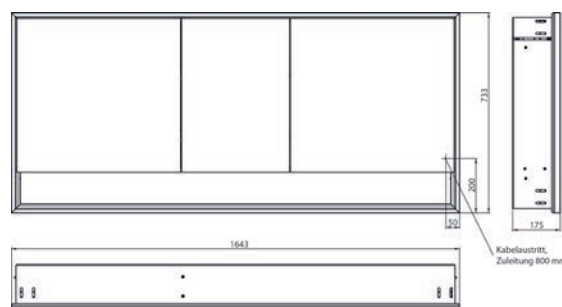

emco loft mit Unterfach

emco loft with lower compartment

PG

Lichtspiegelschrank loft mit Unterfach, 1.600 mm, 3 Türen, **Aufputzmodell** mit verspiegelten Seitenwänden, IP 20. Umlaufende LED-Beleuchtung, mit verspiegelter- oder weißer Glasrückwand, 4 stufenlos einstellbare Ablagen, 3 Türen, 2 Steckdosen, Lichtsteuerung über 3 kapazitive von außen bedienbare Touch-Bedienfelder (An/Aus, Helligkeit und Lichtfarbe - kalt/warm - stufenlos einstellbar), Kabeldurchlass nach außen bei geschlossenen Spiegeltüren. Offenes Unterfach (Höhe: 122 mm) über die komplette Breite mit verspiegelter Rückwand. Höhe: 733 mm

Illuminated mirror cabinet loft with an accessible compartment, 1.600 mm, 3 doors, **wall-mounted model** with mirrored side panels, IP 20.

Surrounding LED lights, with mirrored or white glass back panel, 4 continuously adjustable shelves, 3 doors, 2 sockets, light control via 3 capacitive touch control panels which can be operated from the outside (on/off, brightness and light colour - cold/warm - continuously adjustable), external cable routing for closed mirror doors. Accessible compartment (height: 122 mm) on the bottom with mirrored rear wall. Height: 733 mm.

aluminium/spiegel	9798 052 22	3.488,60 €	2
aluminium/mirror			
aluminium/weiss	9798 062 22	3.488,60 €	2
aluminium/white			
schwarz/spiegel	9798 135 22	4.011,90 €	2
black/mirror