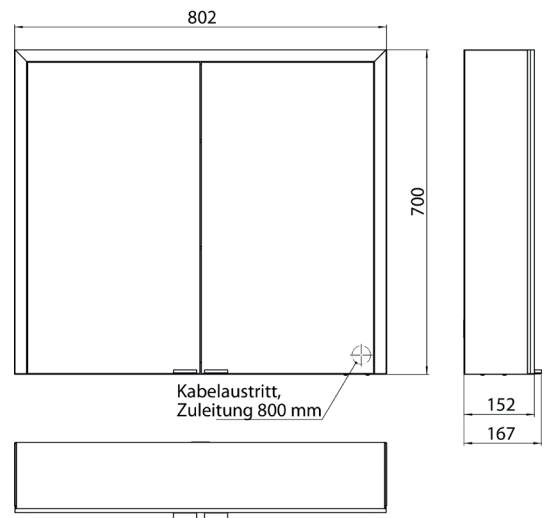

Lichtspiegelschrank prime 3, 800 mm, 2 Türen, **Aufputzmodell**, IP20
Seitenwand verspiegelt, mit verspiegelter- oder weißer Glasrückwand, 2 stufenlos einstellbare Ablagen, 2 Türen, 1 Steckdose, stufenlose Lichtsteuerung (an/aus, Helligkeit und Lichtfarbe) über drei in die Glasrückwand integrierte Touchsensoren, Höhe: 700 mm, LED-Beleuchtung

Illuminated mirror cabinet prime 3, 800 mm, 2 doors, **wall-mounted version**, IP 20, with mirrored or white glass back panel, mirrored side panels, 2 continuously adjustable crystal glass shelves, 2 doors, 1 socket, continuous light control (on/off, brightness and light color) via three touch sensors which are integrated into the glass rear wall, height: 700 mm, LED-lights

aluminium/spiegel	9497 072 03	2.182,10 €	2
aluminium/mirror			
aluminium/weiss	9497 073 03	2.182,10 €	2
aluminium/white			
schwarz/spiegel	9497 143 03	2.514,90 €	2
black/mirror