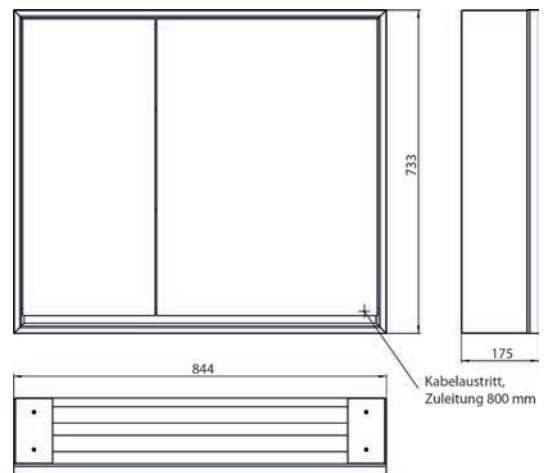

Lichtspiegelschrank loft, 800 mm, 2 Türen, **Aufputzmodell** mit verspiegelten Seitenwänden, IP 20.
Umlaufende LED-Beleuchtung, mit verspiegelter- oder weißer Glasrückwand, 2 stufenlos einstellbare Ablagen, 2 Türen (breite Tür rechts), 1 Steckdose, Lichtsteuerung über 3 kapazitive von außen bedienbare Touch-Bedienfelder (An/Aus, Helligkeit und Lichtfarbe - kalt/warm - stufenlos einstellbar), Kabeldurchlass nach außen bei geschlossenen Spiegeltüren. Höhe: 733 mm

Illuminated mirror cabinet loft, 800 mm, 2 doors, **wall-mounted model** with mirrored side panels, IP 20.
Surrounding LED lights, with mirrored or white glass back panel, 2 continuously adjustable shelves, 2 doors (wide door on the right), 1 socket, light control via 3 capacitive touch control panels which can be operated from the outside (on/off, brightness and light colour - cold/warm - continuously adjustable), external cable routing for closed mirror doors
Height: 733 mm

aluminium/spiegel	9798 051 08	2.364,70 €	2
aluminium/mirror			
aluminium/weiss	9798 061 08	2.364,70 €	2
aluminium/white			
schwarz/spiegel	9798 133 08	2.719,40 €	2
black/mirror