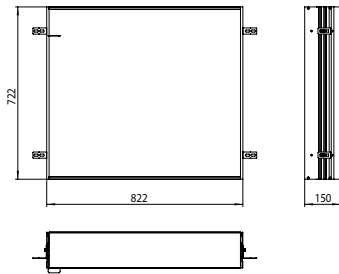

Einbaurahmen
für Lichtspiegelschrank prime, 800 mm
Built-in frame
for illuminated mirror cabinet prime,
800 mm

Einbaurahmen
Built-in frame

9497 000 11

251,40 €

2