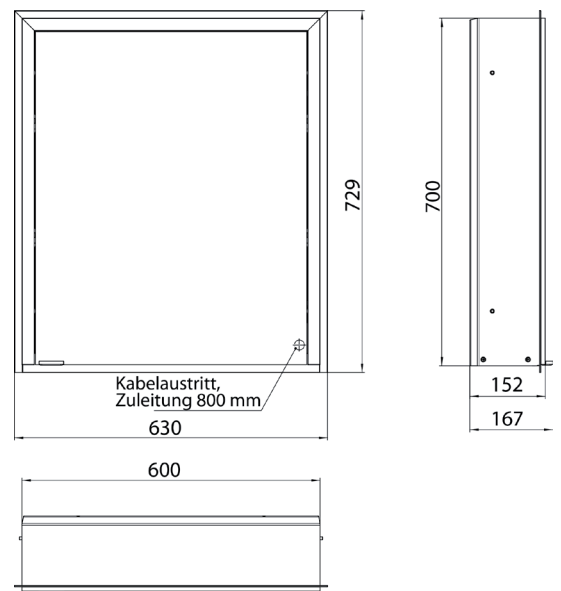

Lichtspiegelschrank prime 3, 600 mm, 1 Tür, **Unterputzmodell**, IP20
mit verspiegelter- oder weißer Glasrückwand, 2 stufenlos einstellbare Ablagen, 1 Tür (Türanschlag rechts), 1 Steckdose, stufenlose Lichtsteuerung (an/aus, Helligkeit und Lichtfarbe) über drei in die Glasrückwand integrierte Touchsensoren, Höhe: 730 mm, LED-Beleuchtung
Unterputz-Lichtspiegelschrank, immer mit Einbaurahmen bestellen

Illuminated mirror cabinet prime 3, 600 mm, 1 door, **built-in version**, IP 20 with mirrored or white glass back panel, 2 continuously adjustable crystal glass shelves, 1 door (door hinge right), 1 socket, continuous light control (on/off, brightness and light color) via three touch sensors which are integrated into the glass rear wall, height: 730 mm, LED-lights

Built-in illuminated mirror cabinet, please order with built-in frame.

aluminium/spiegel	9497 172 01	1.812,70 €	2
aluminium/mirror			
aluminium/weiss	9497 173 01	1.812,70 €	2
aluminium/white			
schwarz/spiegel	9497 144 01	2.100,30 €	2
black/mirror			
Einbaurahmen	9497 000 10	221,60 €	2
Built-in frame