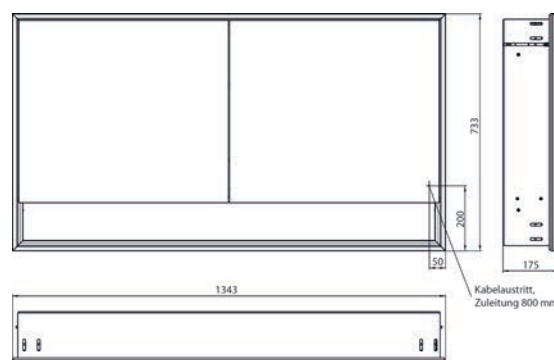

emco loft mit Unterfach

emco loft with lower compartment

PG

Lichtspiegelschrank loft mit Unterfach, 1.300 mm, 2 Türen, **Aufputzmodell** mit verspiegelten Seitenwänden, IP 20. Umlaufende LED-Beleuchtung, mit verspiegelter- oder weißer Glasrückwand, 2 stufenlos einstellbare Ablagen, 2 Türen, 2 Steckdosen, Lichtsteuerung über 3 kapazitive von außen bedienbare Touch-Bedienfelder (An/Aus, Helligkeit und Lichtfarbe - kalt/warm - stufenlos einstellbar), Kabeldurchlass nach außen bei geschlossenen Spiegeltüren. Offenes Unterfach (Höhe: 122 mm) über die komplette Breite mit verspiegelter Rückwand. Höhe: 733 mm

Illuminated mirror cabinet loft with an accessible compartment, 1.300 mm, 2 doors, **wall-mounted model** with mirrored side panels, IP 20.

Surrounding LED lights, with mirrored or white glass back panel, 2 continuously adjustable shelves, 2 doors, 2 sockets, light control via 3 capacitive touch control panels which can be operated from the outside (on/off, brightness and light colour - cold/warm - continuously adjustable), external cable routing for closed mirror doors. Accessible compartment (height: 122 mm) on the bottom with mirrored rear wall. Height: 733 mm.

aluminium/spiegel	9798 052 20	3.038,30 €	2
aluminium/mirror			
aluminium/weiss	9798 062 20	3.038,30 €	2
aluminium/white			
schwarz/spiegel	9798 135 20	3.494,00 €	2
black/mirror