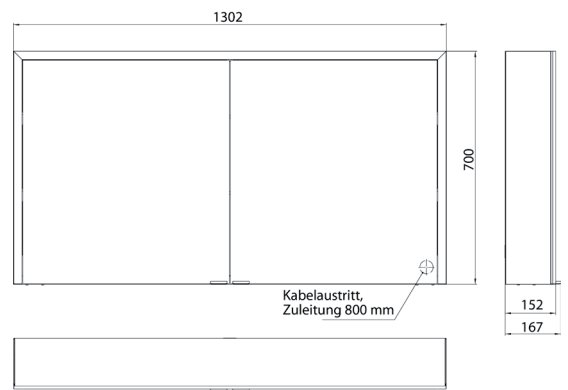

Lichtspiegelschrank prime 3, 1.300 mm, 2 Türen, **Unterputzmodell**, IP20
mit verspiegelter- oder weißer Glasrückwand, 2 stufenlos einstellbare Ablagen, 2 Türen, 2 Steckdosen, stufenlose Lichtsteuerung (an/aus, Helligkeit und Lichtfarbe) über drei in die Glasrückwand integrierte Touchsensoren, Höhe: 730 mm, LED-Beleuchtung

Unterputz-Lichtspiegelschrank, immer mit Einbaurahmen bestellen
Illuminated mirror cabinet prime 3, 1.300 mm, 2 doors, **built-in version**, IP 20
with mirrored or white glass back panel, 2 continuously adjustable crystal glass shelves, 2 doors, 2 sockets, continuous light control (on/off, brightness and light color) via three touch sensors which are integrated into the glass rear wall, height: 730 mm, LED-lights
Built-in illuminated mirror cabinet, please order with built-in frame.

aluminium/spiegel	9497 172 06	2.788,70 €	2
aluminium/mirror			
aluminium/weiss	9497 173 06	2.788,70 €	2
aluminium/white			
schwarz/spiegel	9497 144 06	3.215,90 €	2
black/mirror			
Einbaurahmen	9497 000 14	304,00 €	2
Built-in frame