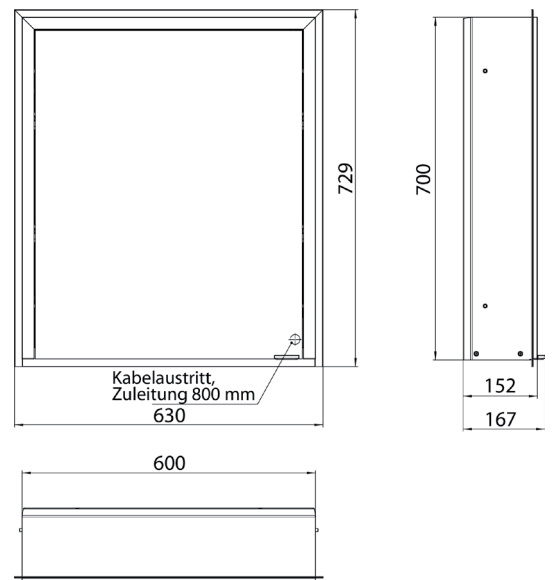

Lichtspiegelschrank prime 3, 600 mm, 1 Tür, **Unterputzmodell**, IP20 mit verspiegelter- oder weißer Glasrückwand, 2 stufenlos einstellbare Ablagen, 1 Tür (Türanschlag links), 1 Steckdose, stufenlose Lichtsteuerung (an/aus, Helligkeit und Lichtfarbe) über drei in die Glasrückwand integrierte Touchsensoren, Höhe: 730 mm, LED-Beleuchtung
Unterputz-Lichtspiegelschrank, immer mit Einbaurahmen bestellen

Illuminated mirror cabinet prime 3, 600 mm, 1 door, **built-in version**, IP 20 with mirrored or white glass back panel, 2 continuously adjustable crystal glass shelves, 1 door (door hinge left), 1 socket, continuous light control (on/off, brightness and light color) via three touch sensors which are integrated into the glass rear wall, height: 730 mm, LED-lights
Built-in illuminated mirror cabinet, please order with built-in frame.

aluminium/spiegel	9497 172 00	1.812,70 €	2
aluminium/mirror			
aluminium/weiss	9497 173 00	1.812,70 €	2
aluminium/white			
schwarz/spiegel	9497 144 00	2.100,30 €	2
black/mirror			
Einbaurahmen	9497 000 10	221,60 €	2
Built-in frame