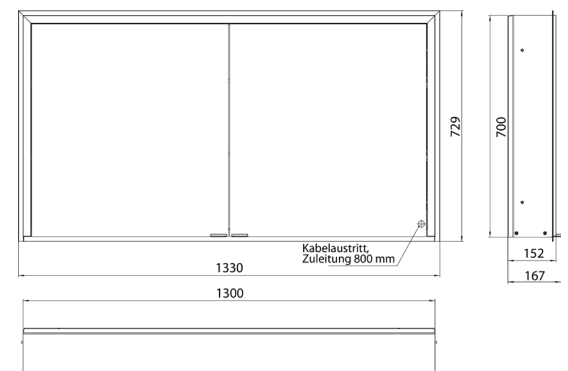

emco prime 3

PG

Lichtspiegelschrank prime 3, 1.300 mm, 2 Türen, **Aufputzmodell**, IP20
Seitenwand verspiegelt, mit verspiegelter- oder weißer Glasrückwand, 2 stufenlos einstellbare Ablagen, 2 Türen, 2 Steckdosen, stufenlose Lichtsteuerung (an/aus, Helligkeit und Lichtfarbe) über drei in die Glasrückwand integrierte Touchsensoren, Höhe: 700 mm, LED-Beleuchtung

Illuminated mirror cabinet prime 3, 1.300 mm, 2 doors, **wall-mounted version**, IP 20
with mirrored or white glass back panel, mirrored side panels, 2 continuously adjustable crystal glass shelves, 2 doors, 2 sockets, continuous light control (on/off, brightness and light color) via three touch sensors which are integrated into the glass rear wall, height: 700 mm, LED-lights

aluminium/spiegel	9497 072 06	2.823,60 €	2
aluminium/mirror			
aluminium/weiss	9497 073 06	2.823,60 €	2
aluminium/white			
schwarz/spiegel	9497 143 06	3.258,60 €	2
black/mirror			

Lichtspiegelschrank prime 3, 1.300 mm, 2 Türen, **Unterputzmodell**, IP20
mit verspiegelter- oder weißer Glasrückwand, 2 stufenlos einstellbare Ablagen, 2 Türen, 2 Steckdosen, stufenlose Lichtsteuerung (an/aus, Helligkeit und Lichtfarbe) über drei in die Glasrückwand integrierte Touchsensoren, Höhe: 730 mm, LED-Beleuchtung

Unterputz-Lichtspiegelschrank, immer mit Einbaurahmen bestellen
Illuminated mirror cabinet prime 3, 1.300 mm, 2 doors, **built-in version**, IP 20
with mirrored or white glass back panel, 2 continuously adjustable crystal glass shelves, 2 doors, 2 sockets, continuous light control (on/off, brightness and light color) via three touch sensors which are integrated into the glass rear wall, height: 730 mm, LED-lights
Built-in illuminated mirror cabinet, please order with built-in frame.