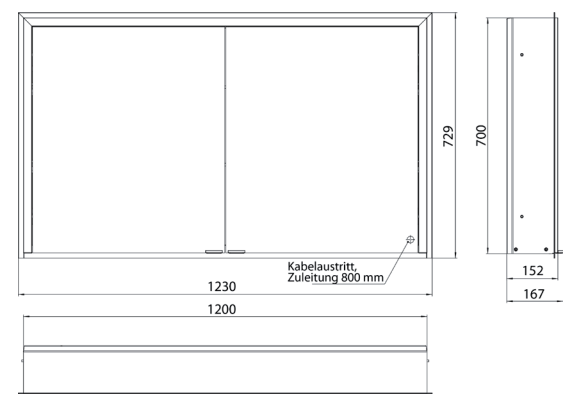

emco prime 3

PG

Lichtspiegelschrank prime 3, 1.200 mm, 2 Türen, **Aufputzmodell**, IP20
Seitenwand verspiegelt, mit verspiegelter- oder weißer Glasrückwand, 2 stufenlos einstellbare Ablagen, 2 Türen, 2 Steckdosen, stufenlose Lichtsteuerung (an/aus, Helligkeit und Lichtfarbe) über drei in die Glasrückwand integrierte Touchsensoren, Höhe: 700 mm, LED-Beleuchtung

Illuminated mirror cabinet prime 3, 1.200 mm, 2 doors, **wall-mounted version**, IP 20
with mirrored or white glass back panel, mirrored side panels, 2 continuously adjustable crystal glass shelves, 2 doors, 2 sockets, continuous light control (on/off, brightness and light color) via three touch sensors which are integrated into the glass rear wall, height: 700 mm, LED-lights

aluminium/spiegel	9497 072 05	2.572,60 €	2
aluminium/mirror			
aluminium/weiss	9497 073 05	2.572,60 €	2
aluminium/white			
schwarz/spiegel	9497 143 05	2.972,10 €	2
black/mirror			

Lichtspiegelschrank prime 3, 1.200 mm, 2 Türen, **Unterputzmodell**, IP20
mit verspiegelter- oder weißer Glasrückwand, 2 stufenlos einstellbare Ablagen, 2 Türen, 2 Steckdosen, stufenlose Lichtsteuerung (an/aus, Helligkeit und Lichtfarbe) über drei in die Glasrückwand integrierte Touchsensoren, Höhe: 730 mm, LED-Beleuchtung

Unterputz-Lichtspiegelschrank, immer mit Einbaurahmen bestellen
Illuminated mirror cabinet prime 3, 1.200 mm, 2 doors, **built-in version**, IP 20
with mirrored or white glass back panel, 2 continuously adjustable crystal glass shelves, 2 doors, 2 sockets, continuous light control (on/off, brightness and light color) via three touch sensors which are integrated into the glass rear wall, height: 730 mm, LED-lights
Built-in illuminated mirror cabinet, please order with built-in frame.