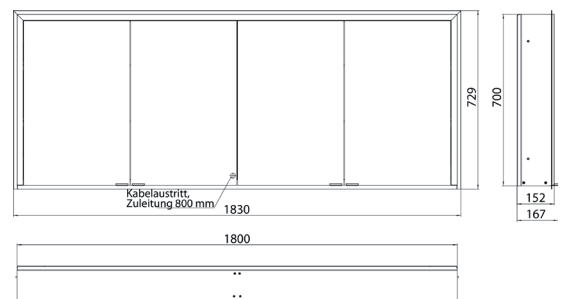

emco prime 3

PG

Lichtspiegelschrank prime 3, 1.800 mm, 2 Türen, **Aufputzmodell**, IP20
Seitenwand verspiegelt, mit verspiegelter- oder weißer Glasrückwand, 4 stufenlos einstellbare Ablagen, 4 Türen, 2 Steckdosen, stufenlose Lichtsteuerung (an/aus, Helligkeit und Lichtfarbe) über drei in die Glasrückwand integrierte Touchsensoren, Höhe: 700 mm, LED-Beleuchtung

Illuminated mirror cabinet prime 3, 1.800 mm, 2 doors, **wall-mounted version**, IP 20
with mirrored or white glass back panel, mirrored side panels, 4 continuously adjustable crystal glass shelves, 4 doors, 2 sockets, continuous light control (on/off, brightness and light color) via three touch sensors which are integrated into the glass rear wall, height: 700 mm, LED-lights

aluminium/spiegel	9497 072 09	3.355,00 €	2
aluminium/mirror			
aluminium/weiss	9497 073 09	3.355,00 €	2
aluminium/white			
schwarz/spiegel	9497 143 09	3.868,80 €	2
black/mirror			

Lichtspiegelschrank prime 3, 1.800 mm, 2 Türen, **Unterputzmodell**, IP20
mit verspiegelter- oder weißer Glasrückwand, 4 stufenlos einstellbare Ablagen, 4 Türen, 2 Steckdosen, stufenlose Lichtsteuerung (an/aus, Helligkeit und Lichtfarbe) über drei in die Glasrückwand integrierte Touchsensoren, Höhe: 730 mm, LED-Beleuchtung

Unterputz-Lichtspiegelschrank, immer mit Einbaurahmen bestellen
Illuminated mirror cabinet prime 3, 1.800 mm, 2 doors, **built-in version**, IP 20
with mirrored or white glass back panel, 4 continuously adjustable crystal glass shelves, 4 doors, 2 sockets, continuous light control (on/off, brightness and light color) via three touch sensors which are integrated into the glass rear wall, height: 730 mm, LED-lights
Built-in illuminated mirror cabinet, please order with built-in frame.