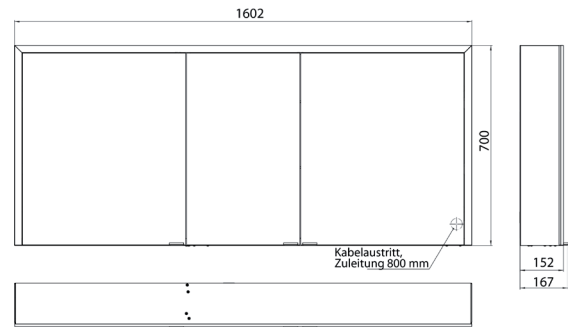

Lichtspiegelschrank prime 3, 1.600 mm, 2 Türen, **Unterputzmodell**, IP20
mit verspiegelter- oder weißer Glasrückwand, 4 stufenlos einstellbare Ablagen, 3 Türen, 2 Steckdosen, stufenlose Lichtsteuerung (an/aus, Helligkeit und Lichtfarbe) über drei in die Glasrückwand integrierte Touchsensoren, Höhe: 730 mm, LED-Beleuchtung

Unterputz-Lichtspiegelschrank, immer mit Einbaurahmen bestellen
Illuminated mirror cabinet prime 3, 1.600 mm, 2 doors, **built-in version**, IP 20
with mirrored or white glass back panel, 4 continuously adjustable crystal glass shelves, 3 doors, 2 sockets, continuous light control (on/off, brightness and light color) via three touch sensors which are integrated into the glass rear wall, height: 730 mm, LED-lights
Built-in illuminated mirror cabinet, please order with built-in frame.

aluminium/spiegel	9497 172 08	2.970,10 €	2
aluminium/mirror			
aluminium/weiss	9497 173 08	2.970,10 €	2
aluminium/white			
schwarz/spiegel	9497 144 08	3.426,10 €	2
black/mirror			
Einbaurahmen	9497 000 29	315,20 €	2
Built-in frame