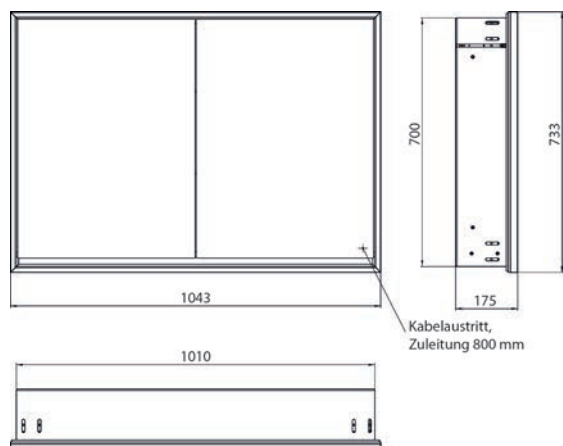

Lichtspiegelschrank loft, 1.000 mm, 2 Türen, **Aufputzmodell** mit verspiegelten Seitenwänden, IP 20.
Umlaufende LED-Beleuchtung, mit verspiegelter- oder weißer Glasrückwand, 2 stufenlos einstellbare Ablagen, 2 Türen, 2 Steckdosen, Lichtsteuerung über 3 kapazitive von außen bedienbare Touch-Bedienfelder (An/Aus, Helligkeit und Lichtfarbe - kalt/warm - stufenlos einstellbar), Kabeldurchlass nach außen bei geschlossenen Spiegeltüren. Höhe: 733 mm

Illuminated mirror cabinet loft, 1.000 mm, 2 doors, **wall-mounted model** with mirrored side panels, IP 20.
Surrounding LED lights, with mirrored or white glass back panel, 2 continuously adjustable shelves, 2 doors, 2 sockets, light control via 3 capacitive touch control panels which can be operated from the outside (on/off, brightness and light colour - cold/warm - continuously adjustable), external cable routing for closed mirror doors Height: 733 mm.

aluminium/spiegel	9798 051 12	2.511,10 €	2
aluminium/mirror			
aluminium/weiss	9798 061 12	2.511,10 €	2
aluminium/white			
schwarz/spiegel	9798 133 12	2.887,80 €	2
black/mirror			

Lichtspiegelschrank loft, 1.000 mm, 2 Türen, **Unterputzmodell**, IP 20.
Umlaufende LED-Beleuchtung, mit verspiegelter- oder weißer Glasrückwand, 2 stufenlos einstellbare Ablagen, 2 Türen, 2 Steckdosen, Lichtsteuerung über 3 kapazitive von außen bedienbare Touch-Bedienfelder (An/Aus, Helligkeit und Lichtfarbe - kalt/warm - stufenlos einstellbar), Kabeldurchlass nach außen bei geschlossenen Spiegeltüren. Höhe: 733 mm

Unterputz-Lichtspiegelschrank, immer mit Einbaurahmen bestellen