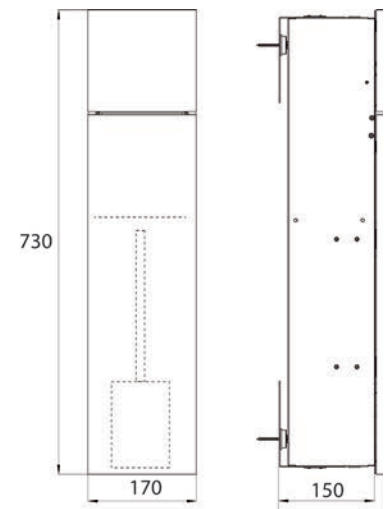

WC-Modul - Unterputzmodell mit Fächern für Reserverolle oder Feuchtpapierbox, WC-Papier und integrierter Toilettenbürstengarnitur. Türanschlag links.
Kein Einbaurahmen erforderlich.
Module for WC - build in model with boxes for WC-paper and spare paper or moist-tissue box and integrated toilet brush set, left-hinged door
No additional build-in frame required

alpin-weiß (hochglanz)	9755 274 00	746,00 €	2
alpin-weiß (high gloss)			
schwarz (hochglanz)	9755 275 00	746,00 €	2
black (high gloss)			
alpin-weiß (matt)	9755 284 00	746,00 €	2
alpin-white (matt)			
schwarz-matt	9755 285 00	746,00 €	2
matt black