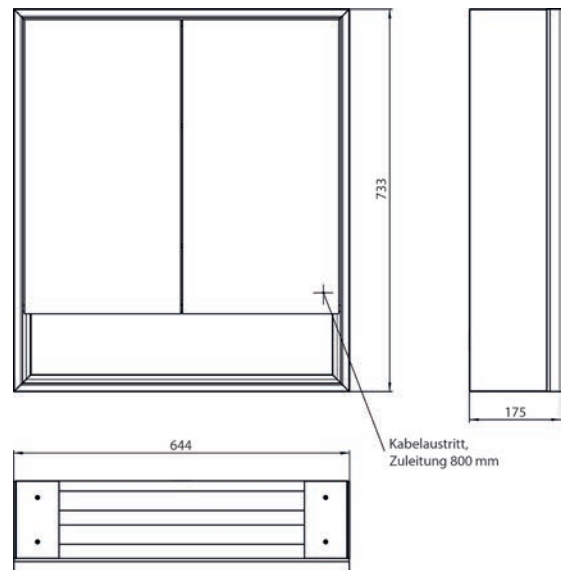

Lichtspiegelschrank loft mit Unterfach, 600 mm, 2 Türen, **Aufputzmodell** mit verspiegelten Seitenwänden, IP 20. Umlaufende LED-Beleuchtung, mit verspiegelter- oder weißer Glasrückwand, 2 stufenlos einstellbare Ablagen, 2 Türen, 1 Steckdose, Lichtsteuerung über 3 kapazitive von außen bedienbare Touch-Bedienfelder (An/Aus, Helligkeit und Lichtfarbe - kalt/warm - stufenlos einstellbar), Kabeldurchlass nach außen bei geschlossenen Spiegeltüren. Offenes Unterfach (Höhe: 122 mm) über die komplette Breite mit verspiegelter Rückwand. Höhe: 733 mm

Illuminated mirror cabinet loft with an accessible compartment, 600 mm, 2 doors, **wall-mounted model** with mirrored side panels, IP 20. Surrounding LED lights, with mirrored or white glass back panel, 2 continuously adjustable shelves, 2 doors, 1 socket, light control via 3 capacitive touch control panels which can be operated from the outside (on/off, brightness and light colour - cold/warm - continuously adjustable), external cable routing for closed mirror doors. Accessible compartment (height: 122 mm) on the bottom with mirrored rear wall. Height: 733 mm.

aluminium/spiegel	9798 052 04	2.203,80 €	2
aluminium/mirror			
aluminium/weiss	9798 062 04	2.203,80 €	2
aluminium/white			
schwarz/spiegel	9798 135 04	2.534,40 €	2
black/mirror