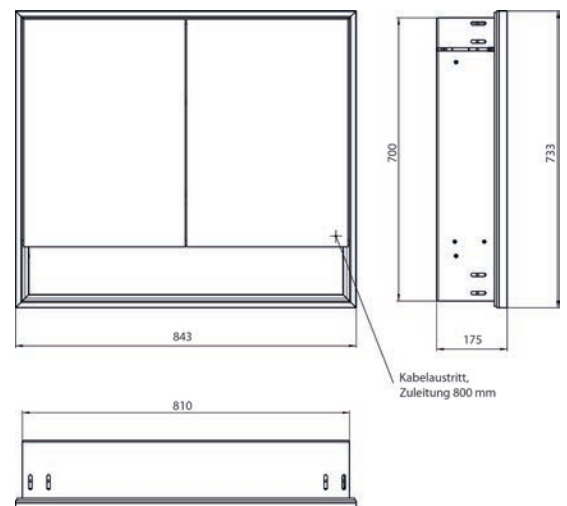

aluminium/spiegel	9798 052 07	2.306,10 €	2
aluminium/mirror			
aluminium/weiss	9798 062 07	2.306,10 €	2
aluminium/white			
schwarz/spiegel	9798 135 07	2.652,00 €	2
black/mirror			
Einbaurahmen	9798 000 02	251,40 €	2
Built-in frame