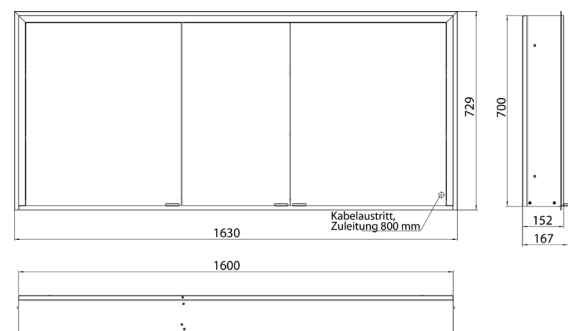

emco prime 3

PG

Lichtspiegelschrank prime 3, 1.600 mm, 2 Türen, **Aufputzmodell**, IP20
Seitenwand verspiegelt, mit verspiegelter- oder weißer Glasrückwand, 4 stufenlos einstellbare Ablagen, 3 Türen, 2 Steckdosen, stufenlose Lichtsteuerung (an/aus, Helligkeit und Lichtfarbe) über drei in die Glasrückwand integrierte Touchsensoren, Höhe: 700 mm, LED-Beleuchtung

Illuminated mirror cabinet prime 3, 1.600 mm, 2 doors, **wall-mounted version**, IP 20
with mirrored or white glass back panel, mirrored side panels, 4 continuously adjustable crystal glass shelves, 3 doors, 2 sockets, continuous light control (on/off, brightness and light color) via three touch sensors which are integrated into the glass rear wall, height: 700 mm, LED-lights

aluminium/spiegel	9497 072 08	3.005,50 €	2
aluminium/mirror			
aluminium/weiss	9497 073 08	3.005,50 €	2
aluminium/white			
schwarz/spiegel	9497 143 08	3.466,80 €	2
black/mirror			

Lichtspiegelschrank prime 3, 1.600 mm, 2 Türen, **Unterputzmodell**, IP20
mit verspiegelter- oder weißer Glasrückwand, 4 stufenlos einstellbare Ablagen, 3 Türen, 2 Steckdosen, stufenlose Lichtsteuerung (an/aus, Helligkeit und Lichtfarbe) über drei in die Glasrückwand integrierte Touchsensoren, Höhe: 730 mm, LED-Beleuchtung

Unterputz-Lichtspiegelschrank, immer mit Einbaurahmen bestellen
Illuminated mirror cabinet prime 3, 1.600 mm, 2 doors, **built-in version**, IP 20
with mirrored or white glass back panel, 4 continuously adjustable crystal glass shelves, 3 doors, 2 sockets, continuous light control (on/off, brightness and light color) via three touch sensors which are integrated into the glass rear wall, height: 730 mm, LED-lights
Built-in illuminated mirror cabinet, please order with built-in frame.