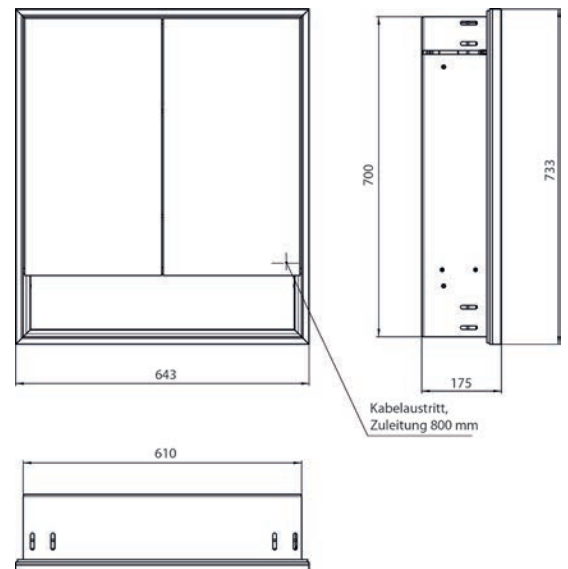

Unterputz-Lichtspiegelschrank, immer mit Einbaurahmen bestellen
Illuminated mirror cabinet loft with an accessible compartment, 600 mm, 2 doors, **built-in version**, IP 20. Surrounding LED lights, with mirrored or white glass back panel, 2 continuously adjustable shelves, 2 doors, 1 socket, light control via 3 capacitive touch control panels which can be operated from the outside (on/off, brightness and light colour - cold/warm - continuously adjustable), external cable routing for closed mirror doors. Accessible compartment (height: 122 mm) on the bottom with mirrored rear wall. Height: 733 mm. Built-in illuminated mirror cabinet, please order with built-in frame.

aluminium/spiegel	9798 052 05	2.144,90 €	2
aluminium/mirror			
aluminium/weiss	9798 062 05	2.144,90 €	2
aluminium/white			
schwarz/spiegel	9798 135 05	2.466,60 €	2
black/mirror			
Einbaurahmen	9798 000 01	221,60 €	2
Built-in frame