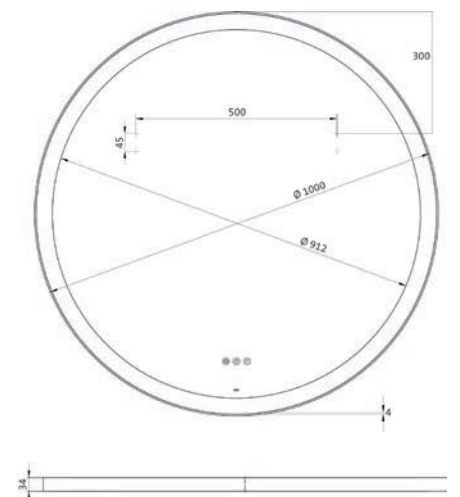

LED-Rahmenspiegel Round black,
Ø 1.000 mm
Spiegelfläche, Metallrahmen in schwarz
mit innenliegender umlaufender LED-
Beleuchtung. Lichtsteuerung (An/Aus,
Helligkeit, Lichtfarbe) über drei in die
Spiegelfläche integrierte Touch-
sensoren.

LED-illuminated mirror Round black,
Ø 1.000 mm
Mirror surface, metal frame in black with
internal surrounding LED lighting. Light
control (on/off, brightness, light colour)
via three touch sensors integrated in the
mirror surface.

schwarz
black

4413 248 10 1.250,00 € 2