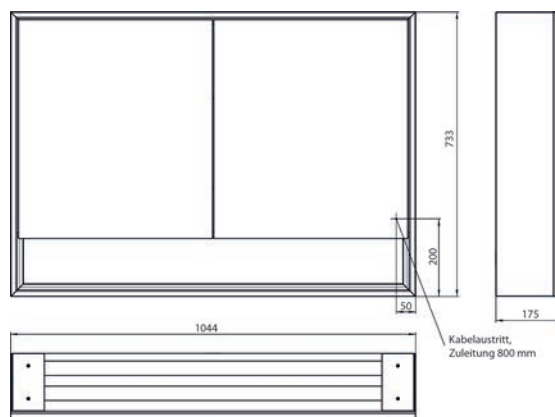

Lichtspiegelschrank loft mit Unterfach, 1.000 mm, 2 Türen, **Unterputzmodell**, IP 20. Umlaufende LED-Beleuchtung, mit verspiegelter- oder weißer Glasrückwand, 2 stufenlos einstellbare Ablagen, 2 Türen, 2 Steckdosen, Lichtsteuerung über 3 kapazitive von außen bedienbare Touch-Bedienfelder (An/Aus, Helligkeit und Lichtfarbe - kalt/warm - stufenlos einstellbar), Kabeldurchlass nach außen bei geschlossenen Spiegeltüren. Offenes Unterfach (Höhe: 122 mm) über die komplette Breite mit verspiegelter Rückwand. Höhe: 733 mm

Unterputz-Lichtspiegelschrank, immer mit Einbaurahmen bestellen
Illuminated mirror cabinet loft with an accessible compartment, 1.000 mm, 2 doors, **built-in version**, IP 20. Surrounding LED lights, with mirrored or white glass back panel, 2 continuously adjustable shelves, 2 doors, 2 sockets, light control via 3 capacitive touch control panels which can be operated from the outside (on/off, brightness and light colour - cold/warm - continuously adjustable), external cable routing for closed mirror doors. Accessible compartment (height: 122 mm) on the bottom with mirrored rear wall. Height: 733 mm.
Built-in illuminated mirror cabinet, please order with built-in frame.

aluminium/spiegel	9798 052 13	2.481,90 €	2
aluminium/mirror			
aluminium/weiss	9798 062 13	2.481,90 €	2
aluminium/white			
schwarz/spiegel	9798 135 13	2.854,20 €	2
black/mirror			
Einbaurahmen	9798 000 03	291,40 €	2
Built-in frame