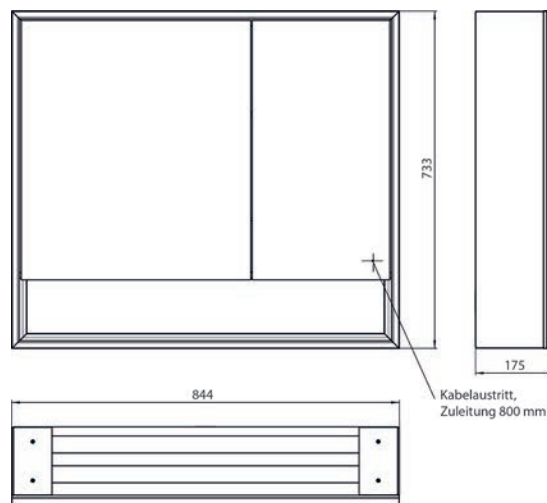

emco loft mit Unterfach

emco loft with lower compartment

PG

Lichtspiegelschrank loft mit Unterfach, 800 mm, 2 Türen, **Aufputzmodell** mit verspiegelten Seitenwänden, IP 20. Umlaufende LED-Beleuchtung, mit verspiegelter- oder weißer Glasrückwand, 2 stufenlos einstellbare Ablagen, 2 Türen (breite Tür links), 1 Steckdose, Lichtsteuerung über 3 kapazitive von außen bedienbare Touch-Bedienfelder (An/Aus, Helligkeit und Lichtfarbe - kalt/warm - stufenlos einstellbar), Kabeldurchlass nach außen bei geschlossenen Spiegeltüren. Offenes Unterfach (Höhe: 122 mm) über die komplette Breite mit verspiegelter Rückwand. Höhe: 733 mm

Illuminated mirror cabinet loft with an accessible compartment, 800 mm, 2 doors, **wall-mounted model** with mirrored side panels, IP 20. Surrounding LED lights, with mirrored or white glass back panel, 2 continuously adjustable shelves, 2 doors (wide door on the left), 1 socket, light control via 3 capacitive touch control panels which can be operated from the outside (on/off, brightness and light colour - cold/warm - continuously adjustable), external cable routing for closed mirror doors. Accessible compartment (height: 122 mm) on the bottom with mirrored rear wall. Height: 733 mm.

aluminium/spiegel	9798 052 10	2.364,70 €	2
aluminium/mirror			
aluminium/weiss	9798 062 10	2.364,70 €	2
aluminium/white			
schwarz/spiegel	9798 135 10	2.719,40 €	2
black/mirror