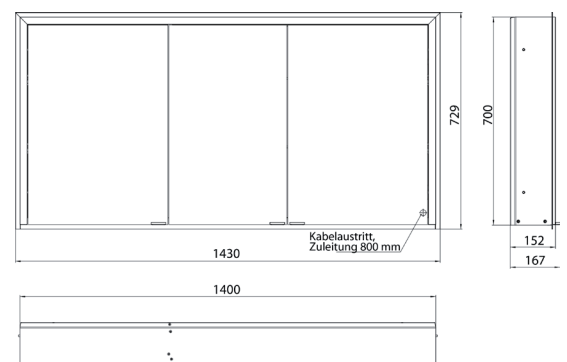

emco prime 3

PG

Lichtspiegelschrank prime 3, 1.400 mm, 2 Türen, **Aufputzmodell**, IP20
Seitenwand verspiegelt, mit verspiegelter- oder weißer Glasrückwand, 2 stufenlos einstellbare Ablagen, 2 Türen, 2 Steckdosen, stufenlose Lichtsteuerung (an/aus, Helligkeit und Lichtfarbe) über drei in die Glasrückwand integrierte Touchsensoren, Höhe: 700 mm, LED-Beleuchtung

Illuminated mirror cabinet prime 3, 1.400 mm, 2 doors, **wall-mounted version**, IP 20
with mirrored or white glass back panel, mirrored side panels, 2 continuously adjustable crystal glass shelves, 2 doors, 2 sockets, continuous light control (on/off, brightness and light color) via three touch sensors which are integrated into the glass rear wall, height: 700 mm, LED-lights

aluminium/spiegel	9497 072 07	3.252,50 €	2
aluminium/mirror			
aluminium/weiss	9497 073 07	3.252,50 €	2
aluminium/white			
schwarz/spiegel	9497 143 07	3.746,30 €	2
black/mirror			

Lichtspiegelschrank prime 3, 1.400 mm, 2 Türen, **Unterputzmodell**, IP20
mit verspiegelter- oder weißer Glasrückwand, 4 stufenlos einstellbare Ablagen, 3 Türen, 2 Steckdosen, stufenlose Lichtsteuerung (an/aus, Helligkeit und Lichtfarbe) über drei in die Glasrückwand integrierte Touchsensoren, Höhe: 730 mm, LED-Beleuchtung

Unterputz-Lichtspiegelschrank, immer mit Einbaurahmen bestellen
Illuminated mirror cabinet prime 3, 1.400 mm, 2 doors, **built-in version**, IP 20
with mirrored or white glass back panel, 4 continuously adjustable crystal glass shelves, 3 doors, 2 sockets, continuous light control (on/off, brightness and light color) via three touch sensors which are integrated into the glass rear wall, height: 730 mm, LED-lights
Built-in illuminated mirror cabinet, please order with built-in frame.