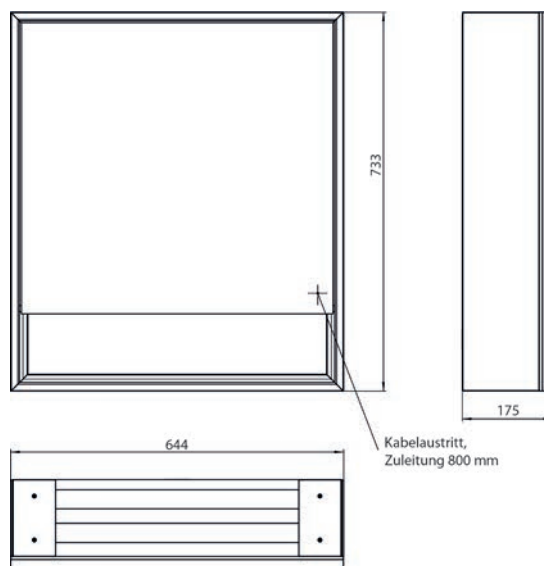

Lichtspiegelschrank loft mit Unterfach, 600 mm, 1 Tür, **Aufputzmodell** mit verspiegelten Seitenwänden, IP 20. Umlaufende LED-Beleuchtung, mit verspiegelter- oder weißer Glasrückwand, 2 stufenlos einstellbare Ablagen, 1 Tür (Türanschlag links), 1 Steckdose, Lichtsteuerung über 3 kapazitive von außen bedienbare Touch-Bedienfelder (An/Aus, Helligkeit und Lichtfarbe - kalt/warm - stufenlos einstellbar), Kabeldurchlass nach außen bei geschlossenen Spiegeltüren. Offenes Unterfach (Höhe: 122 mm) über die komplette Breite mit verspiegelter Rückwand. Höhe: 733 mm

Illuminated mirror cabinet loft with an accessible compartment, 600 mm, 1 door, **wall-mounted model** with mirrored side panels, IP 20. Surrounding LED lights, with mirrored or white glass back panel, 2 continuously adjustable shelves, 1 door (door hinge left), 1 socket, light control via 3 capacitive touch control panels which can be operated from the outside (on/off, brightness and light colour - cold/warm - continuously adjustable), external cable routing for closed mirror doors. Accessible compartment (height: 122 mm) on the bottom with mirrored rear wall. Height: 733 mm.

aluminium/spiegel	9798 052 00	2.020,60 €	2
aluminium/mirror			
aluminium/weiss	9798 062 00	2.020,60 €	2
aluminium/white			
schwarz/spiegel	9798 135 00	2.323,70 €	2
black/mirror