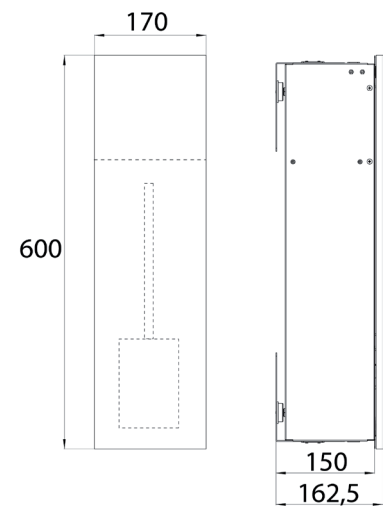

WC-Modul - Unterputzmodell mit Fächern für WC-Papier und integrierter Toilettenbürstengarnitur. Türanschlag rechts. Kein Einbaurahmen erforderlich.
Module for WC - build in model with boxes for WC-paper and integrated toilet brush set, right-hinged door.
No additional build-in frame required

alpin-weiß (hochglanz)	9755 274 09	688,90 €	2
alpin-weiß (high gloss)			
schwarz (hochglanz)	9755 275 09	688,90 €	2
black (high gloss)			
alpin-weiß (matt)	9755 284 09	688,90 €	2
alpin-white (matt)			
schwarz-matt	9755 285 09	688,90 €	2
matt black