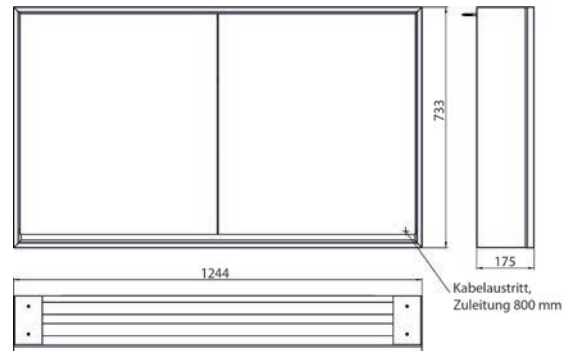

Lichtspiegelschrank loft, 1.200 mm, 2 Türen, **Unterputzmodell**, IP 20.
Umlaufende LED-Beleuchtung, mit verspiegelter- oder weißer Glasrückwand, 2 stufenlos einstellbare Ablagen, 2 Türen, 2 Steckdosen, Lichtsteuerung über 3 kapazitive von außen bedienbare Touch-Bedienfelder (An/Aus, Helligkeit und Lichtfarbe - kalt/warm - stufenlos einstellbar), Kabeldurchlass nach außen bei geschlossenen Spiegeltüren. Höhe: 733 mm

Unterputz-Lichtspiegelschrank, immer mit Einbaurahmen bestellen
Illuminated mirror cabinet loft, 1.200 mm, 2 doors, **built-in version**, IP 20.
Surrounding LED lights, with mirrored or white glass back panel, 2 continuously adjustable shelves, 2 doors, 2 sockets, light control via 3 capacitive touch control panels which can be operated from the outside (on/off, brightness and light colour - cold/warm - continuously adjustable), external cable routing for closed mirror doors Height: 733 mm.
Built-in illuminated mirror cabinet, please order with built-in frame.

aluminium/spiegel	9798 051 19	2.737,40 €	2
aluminium/mirror			
aluminium/weiss	9798 061 19	2.737,40 €	2
aluminium/white			
schwarz/spiegel	9798 133 19	3.148,00 €	2
black/mirror			
Einbaurahmen	9798 000 04	299,30 €	2
Built-in frame