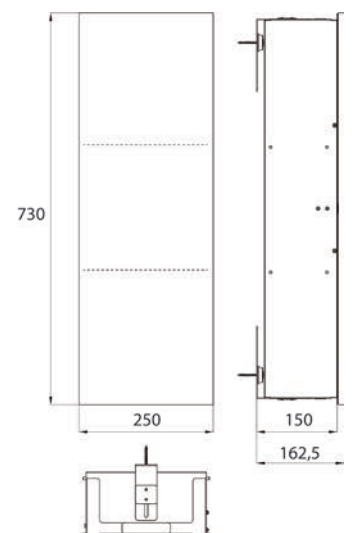

Schrankmodul - Unterputzmodell
mit 2 Glasablagen, Türanschlag rechts.
Kein Einbaurahmen erforderlich.
Cabinet module - build in model
with two glass shelves, right hinged
door.
No additional build-in frame required

alpin-weiß (hochglanz)	9755 274 07	745,00 €	2
alpin-weiß (high gloss)			
schwarz (hochglanz)	9755 275 07	745,00 €	2
black (high gloss)			
alpin-weiß (matt)	9755 284 07	745,00 €	2
alpin-white (matt)			
schwarz-matt	9755 285 07	745,00 €	2
matt black