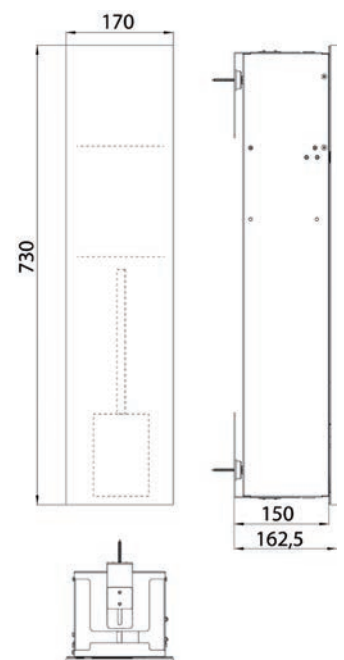

WC-Modul - Unterputzmodell mit Fächern für Reserverolle oder Feuchtpapierbox, WC-Papier und integrierter Toilettenbürstengarnitur. Türanschlag rechts.

Kein Einbaurahmen erforderlich.
Module for WC - build in model with boxes for WC-paper and spare paper or moist-tissue box and integrated toilet brush set, right-hinged door
No additional build-in frame required

alpin-weiß (matt)	9755 513 11	596,00 €	2
alpin-white (matt)			
schwarz-matt	9755 514 11	596,00 €	2
matt black			
diamantgrau (matt)	9755 515 11	596,00 €	2
diamond grey (matt)