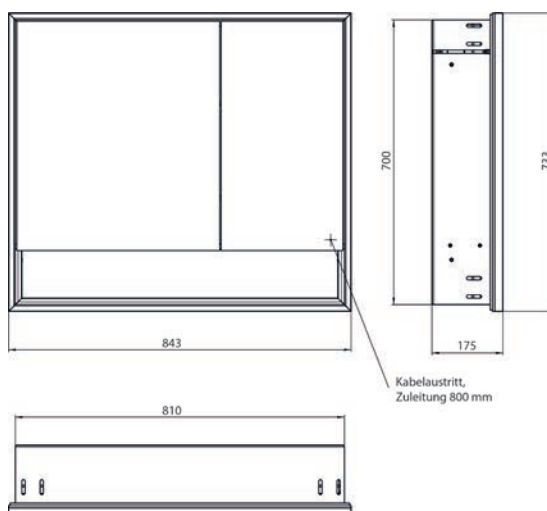

Lichtspiegelschrank loft mit Unterfach, 800 mm, 2 Türen, **Unterputzmodell**, IP 20. Umlaufende LED-Beleuchtung, mit verspiegelter- oder weißer Glasrückwand, 2 stufenlos einstellbare Ablagen, 2 Türen (breite Tür links), 1 Steckdose, Lichtsteuerung über 3 kapazitive von außen bedienbare Touch-Bedienfelder (An/Aus, Helligkeit und Lichtfarbe - kalt/warm - stufenlos einstellbar), Kabeldurchlass nach außen bei geschlossenen Spiegeltüren. Offenes Unterfach (Höhe: 122 mm) über die komplette Breite mit verspiegelter Rückwand. Höhe: 733 mm

Illuminated mirror cabinet loft with an accessible compartment, 800 mm, 2 doors, **built-in version**, IP 20. Surrounding LED lights, with mirrored or white glass back panel, 2 continuously adjustable shelves, 2 doors (wide door on the left), 1 socket, light control via 3 capacitive touch control panels which can be operated from the outside (on/off, brightness and light colour - cold/warm - continuously adjustable), external cable routing for closed mirror doors. Accessible compartment (height: 122 mm) on the bottom with mirrored rear wall. Height: 733 mm. Built-in illuminated mirror cabinet, please order with built-in frame.

aluminium/spiegel	9798 052 11	2.306,10 €	2
aluminium/mirror			
aluminium/weiss	9798 062 11	2.306,10 €	2
aluminium/white			
schwarz/spiegel	9798 135 11	2.652,00 €	2
black/mirror			
Einbaurahmen	9798 000 02	251,40 €	2
Built-in frame