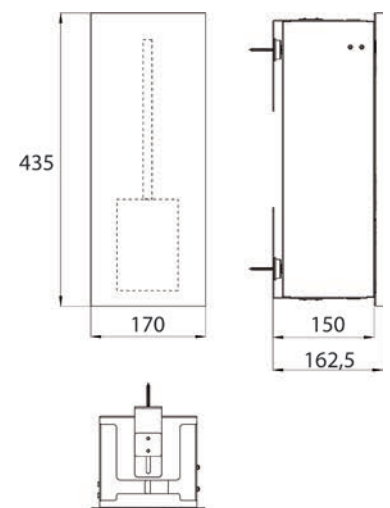

Toilettenbürstengarnitur-Modul - Unterputzmodell mit integrierter Toilettenbürstengarnitur, Türanschlag rechts. Kein Einbaurahmen erforderlich.
Module for toilet brush set - built-in-model with integrated toilet brush set, right hinged door. No additional build-in frame required

alpin-weiß (hochglanz)	9755 274 05	574,80 €	2
alpin-weiß (high gloss)			
schwarz (hochglanz)	9755 275 05	574,80 €	2
black (high gloss)			
alpin-weiß (matt)	9755 284 05	574,80 €	2
alpin-white (matt)			
schwarz-matt	9755 285 05	574,80 €	2
matt black