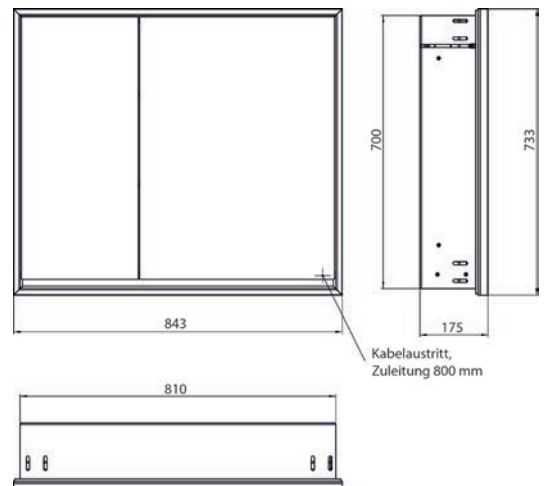

Lichtspiegelschrank loft, 800 mm, 2 Türen, **Unterputzmodell**, IP 20.
Umlaufende LED-Beleuchtung, mit verspiegelter- oder weißer Glasrückwand, 2 stufenlos einstellbare Ablagen, 2 Türen (breite Tür rechts), 1 Steckdose, Lichtsteuerung über 3 kapazitive von außen bedienbare Touch-Bedienfelder (An/Aus, Helligkeit und Lichtfarbe - kalt/warm - stufenlos einstellbar), Kabeldurchlass nach außen bei geschlossenen Spiegeltüren. Höhe: 733 mm

Unterputz-Lichtspiegelschrank, immer mit Einbaurahmen bestellen

Illuminated mirror cabinet loft, 800 mm, 2 doors, **built-in version**, IP 20.
Surrounding LED lights, with mirrored or white glass back panel, 2 continuously adjustable shelves, 2 doors (wide door on the right), 1 socket, light control via 3 capacitive touch control panels which can be operated from the outside (on/off, brightness and light colour - cold/warm - continuously adjustable), external cable routing for closed mirror doors
Height: 733 mm

Built-in illuminated mirror cabinet, please order with built-in frame.

aluminium/spiegel	9798 051 09	2.306,10 €	2
aluminium/mirror			
aluminium/weiss	9798 061 09	2.306,10 €	2
aluminium/white			
schwarz/spiegel	9798 133 09	2.652,00 €	2
black/mirror			
Einbaurahmen	9798 000 02	251,40 €	2
Built-in frame