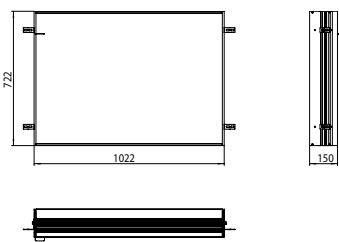

Einbaurahmen
für Lichtspiegelschrank prime, 1.000 mm
Built-in frame
for illuminated mirror cabinet prime,
1.000 mm

Einbaurahmen
Built-in frame

9497 000 12

291,40 €

2