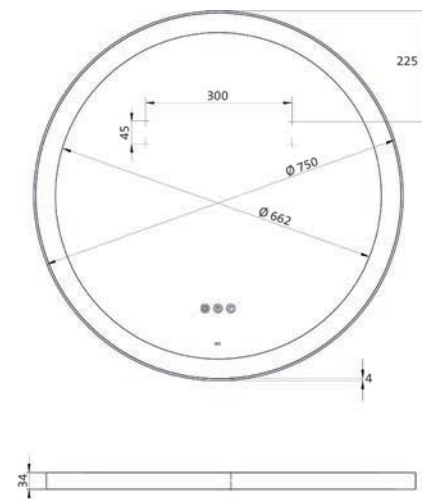

LED-Rahmenspiegel Round black,
Ø 750 mm
Spiegelfläche, Metallrahmen in schwarz
mit innenliegender umlaufender LED-
Beleuchtung. Lichtsteuerung (An/Aus,
Helligkeit, Lichtfarbe) über drei in die
Spiegelfläche integrierte Touch-
sensoren.

LED-illuminated mirror Round black,
Ø 750 mm
Mirror surface, metal frame in black with
internal surrounding LED lighting. Light
control (on/off, brightness, light colour)
via three touch sensors integrated in the
mirror surface.

schwarz
black

4413 248 08 1.080,00 € 2