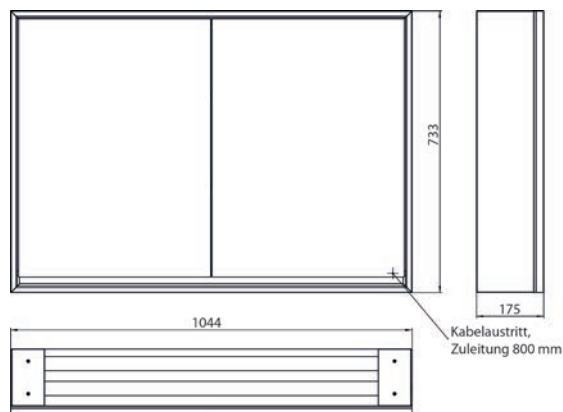

Lichtspiegelschrank loft, 1.000 mm, 2 Türen, **Unterputzmodell**, IP 20.
Umlaufende LED-Beleuchtung, mit verspiegelter- oder weißer Glasrückwand, 2 stufenlos einstellbare Ablagen, 2 Türen, 2 Steckdosen, Lichtsteuerung über 3 kapazitive von außen bedienbare Touch-Bedienfelder (An/Aus, Helligkeit und Lichtfarbe - kalt/warm - stufenlos einstellbar), Kabeldurchlass nach außen bei geschlossenen Spiegeltüren. Höhe: 733 mm

Unterputz-Lichtspiegelschrank, immer mit Einbaurahmen bestellen

Illuminated mirror cabinet loft, 1.000 mm, 2 doors, **built-in version**, IP 20.
Surrounding LED lights, with mirrored or white glass back panel, 2 continuously adjustable shelves, 2 doors, 2 sockets, light control via 3 capacitive touch control panels which can be operated from the outside (on/off, brightness and light colour - cold/warm - continuously adjustable), external cable routing for closed mirror doors Height: 733 mm.
Built-in illuminated mirror cabinet, please order with built-in frame.

aluminium/spiegel	9798 051 13	2.481,90 €	2
aluminium/mirror			
aluminium/weiss	9798 061 13	2.481,90 €	2
aluminium/white			
schwarz/spiegel	9798 133 13	2.854,20 €	2
black/mirror			
Einbaurahmen	9798 000 03	291,40 €	2
Built-in frame