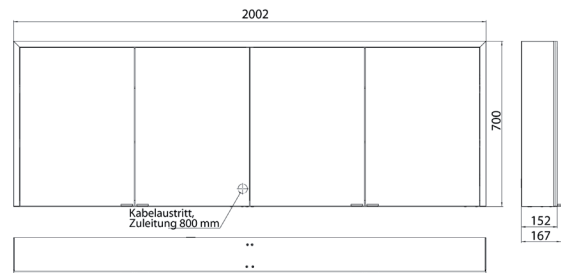

emco prime 3

PG

Lichtspiegelschrank prime 3, 2.000 mm, 2 Türen, **Aufputzmodell**, IP20
Seitenwand verspiegelt, mit verspiegelter- oder weißer Glasrückwand, 4 stufenlos einstellbare Ablagen, 4 Türen, 2 Steckdosen, stufenlose Lichtsteuerung (an/aus, Helligkeit und Lichtfarbe) über drei in die Glasrückwand integrierte Touchsensoren, Höhe: 700 mm, LED-Beleuchtung

Illuminated mirror cabinet prime 3, 2.000 mm, 2 doors, **wall-mounted version**, IP 20
with mirrored or white glass back panel, mirrored side panels, 4 continuously adjustable crystal glass shelves, 4 doors, 2 sockets, continuous light control (on/off, brightness and light color) via three touch sensors which are integrated into the glass rear wall, height: 700 mm, LED-lights

aluminium/spiegel	9497 072 10	3.490,00 €	2
aluminium/mirror			
aluminium/weiss	9497 073 10	3.490,00 €	2
aluminium/white			
schwarz/spiegel	9497 143 10	4.024,00 €	2
black/mirror			

Lichtspiegelschrank prime 3, 2.000 mm, 2 Türen, **Unterputzmodell**, IP20
mit verspiegelter- oder weißer Glasrückwand, 4 stufenlos einstellbare Ablagen, 4 Türen, 2 Steckdosen, stufenlose Lichtsteuerung (an/aus, Helligkeit und Lichtfarbe) über drei in die Glasrückwand integrierte Touchsensoren, Höhe: 730 mm, LED-Beleuchtung

Unterputz-Lichtspiegelschrank, immer mit Einbaurahmen bestellen
Illuminated mirror cabinet prime 3, 2.000 mm, 2 doors, **built-in version**, IP 20
with mirrored or white glass back panel, 4 continuously adjustable crystal glass shelves, 4 doors, 2 sockets, continuous light control (on/off, brightness and light color) via three touch sensors which are integrated into the glass rear wall, height: 730 mm, LED-lights
Built-in illuminated mirror cabinet, please order with built-in frame.

aluminium/spiegel	9497 172 10	3.460,00 €	2
aluminium/mirror			
aluminium/weiss	9497 173 10	3.460,00 €	2
aluminium/white			
schwarz/spiegel	9497 144 10	3.989,50 €	2
black/mirror			
Einbaurahmen	9497 000 33	375,00 €	2
Built-in frame