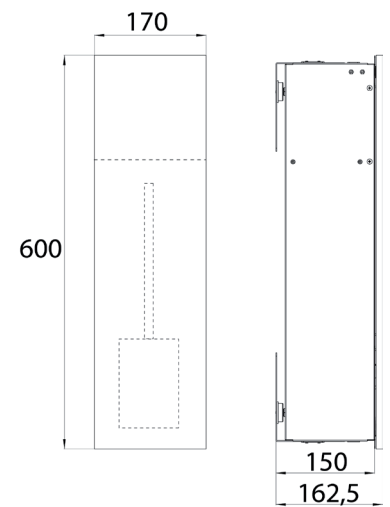

emco asis pure (Glasfront)

emco asis pure (Glass front)

PG

WC-Modul - Unterputzmodell mit Fach für WC-Papier und integrierter Toilettenbürstengarnitur. Türanschlag links. Kein Einbaurahmen erforderlich.
Module for WC - build in model with box for WC-paper and integrated toilet brush set, left-hinged door
No additional build-in frame required

alpin-weiß (hochglanz)	9755 274 08	688,90 €	2
alpin-weiß (high gloss)			
schwarz (hochglanz)	9755 275 08	688,90 €	2
black (high gloss)			
alpin-weiß (matt)	9755 284 08	688,90 €	2
alpin-white (matt)			
schwarz-matt	9755 285 08	688,90 €	2
matt black