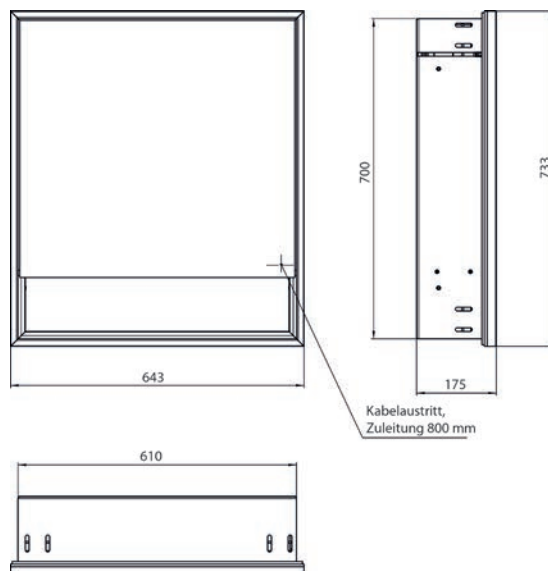

aluminium/spiegel	9798 052 03	1.976,80 €	2
aluminium/mirror			
aluminium/weiss	9798 062 03	1.976,80 €	2
aluminium/white			
schwarz/spiegel	9798 135 03	2.273,30 €	2
black/mirror			
Einbaurahmen	9798 000 01	221,60 €	2
Built-in frame