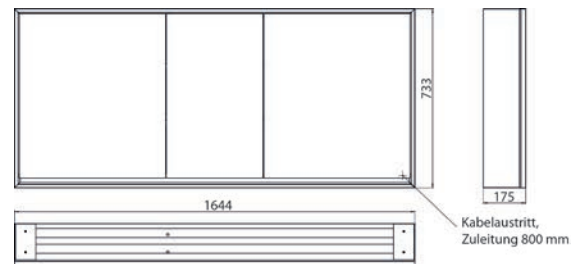

Lichtspiegelschrank loft, 1.600 mm, 3 Türen, **Unterputzmodell**, IP 20.
Umlaufende LED-Beleuchtung, mit verspiegelter- oder weißer Glasrückwand, 4 stufenlos einstellbare Ablagen, 3 Türen, 2 Steckdosen, Lichtsteuerung über 3 kapazitive von außen bedienbare Touch-Bedienfelder (An/Aus, Helligkeit und Lichtfarbe - kalt/warm - stufenlos einstellbar), Kabeldurchlass nach außen bei geschlossenen Spiegeltüren. Höhe: 733 mm

Unterputz-Lichtspiegelschrank, immer mit Einbaurahmen bestellen
Illuminated mirror cabinet loft, 1.600 mm, 3 doors, **built-in version**, IP 20.
Surrounding LED lights, with mirrored or white glass back panel, 4 continuously adjustable shelves, 3 doors, 2 sockets, light control via 3 capacitive touch control panels which can be operated from the outside (on/off, brightness and light colour - cold/warm - continuously adjustable), external cable routing for closed mirror doors Height: 733 mm.
Built-in illuminated mirror cabinet, please order with built-in frame.

aluminium/spiegel	9798 051 23	3.451,90 €	2
aluminium/mirror			
aluminium/weiss	9798 061 23	3.451,90 €	2
aluminium/white			
schwarz/spiegel	9798 133 23	3.969,70 €	2
black/mirror			
Einbaurahmen	9798 000 06	315,20 €	2
Built-in frame