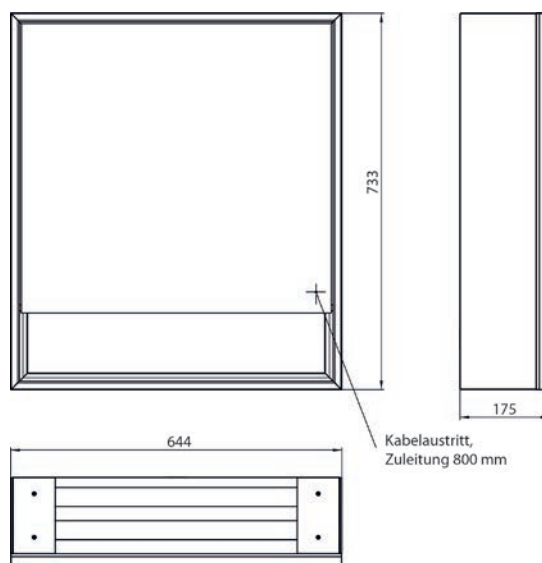

Lichtspiegelschrank loft mit Unterfach, 600 mm, 1 Tür, **Aufputzmodell** mit verspiegelten Seitenwänden, IP 20. Umlaufende LED-Beleuchtung, mit verspiegelter- oder weißer Glasrückwand, 2 stufenlos einstellbare Ablagen, 1 Tür (Türanschlag rechts), 1 Steckdose, Lichtsteuerung über 3 kapazitive von außen bedienbare Touch-Bedienfelder (An/Aus, Helligkeit und Lichtfarbe - kalt/warm - stufenlos einstellbar), Kabeldurchlass nach außen bei geschlossenen Spiegeltüren. Offenes Unterfach (Höhe: 122 mm) über die komplette Breite mit verspiegelter Rückwand. Höhe: 733 mm

Illuminated mirror cabinet loft with an accessible compartment, 600 mm, 1 door, **wall-mounted model** with mirrored side panels, IP 20. Surrounding LED lights, with mirrored or white glass back panel, 2 continuously adjustable shelves, 1 door (door hinge right), 1 socket, light control via 3 capacitive touch control panels which can be operated from the outside (on/off, brightness and light colour - cold/warm - continuously adjustable), external cable routing for closed mirror doors. Accessible compartment (height: 122 mm) on the bottom with mirrored rear wall. Height: 733 mm.

aluminium/spiegel	9798 052 02	2.020,60 €	2
aluminium/mirror			
aluminium/weiss	9798 062 02	2.020,60 €	2
aluminium/white			
schwarz/spiegel	9798 135 02	2.323,70 €	2
black/mirror