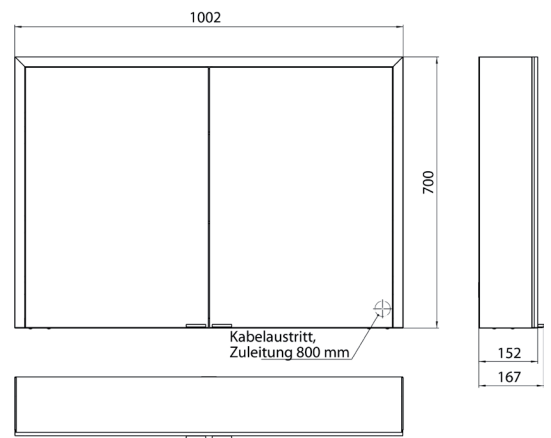

Lichtspiegelschrank prime 3, 1.000 mm, 2 Türen, **Unterputzmodell**, IP20
mit verspiegelter- oder weißer Glasrückwand, 2 stufenlos einstellbare Ablagen, 2 Türen, 2 Steckdosen, stufenlose Lichtsteuerung (an/aus, Helligkeit und Lichtfarbe) über drei in die Glasrückwand integrierte Touchsensoren, Höhe: 730 mm, LED-Beleuchtung

Unterputz-Lichtspiegelschrank, immer mit Einbaurahmen bestellen
Illuminated mirror cabinet prime 3, 1.000 mm, 2 doors, **built-in version**, IP 20
with mirrored or white glass back panel, 2 continuously adjustable crystal glass shelves, 2 doors, 2 sockets, continuous light control (on/off, brightness and light color) via three touch sensors which are integrated into the glass rear wall, height: 730 mm, LED-lights
Built-in illuminated mirror cabinet, please order with built-in frame.

aluminium/spiegel	9497 172 04	2.293,70 €	2
aluminium/mirror			
aluminium/weiss	9497 173 04	2.293,70 €	2
aluminium/white			
schwarz/spiegel	9497 144 04	2.649,00 €	2
black/mirror			
Einbaurahmen	9497 000 12	291,40 €	2
Built-in frame