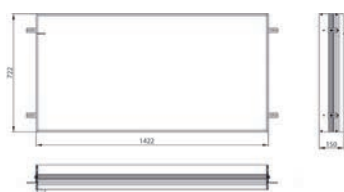

Einbaurahmen
für Lichtspiegelschrank prime, 1.400 mm
Built-in frame
for illuminated mirror cabinet prime,
1.400 mm

Einbaurahmen
Built-in frame

9497 000 30

309,00 € 2