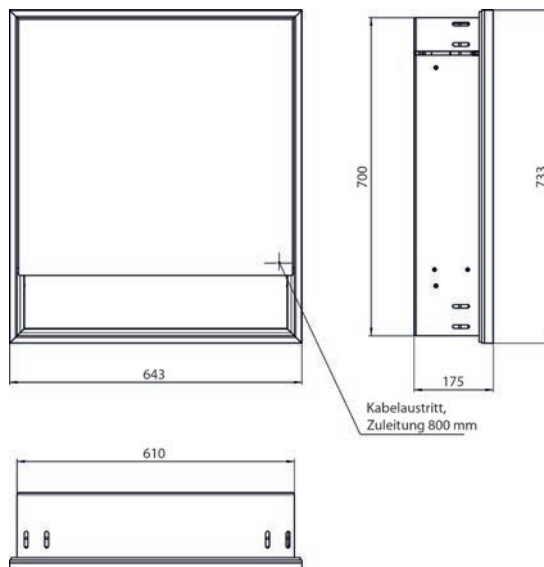

aluminium/spiegel	9798 052 01	1.976,80 €	2
aluminium/mirror			
aluminium/weiss	9798 062 01	1.976,80 €	2
aluminium/white			
schwarz/spiegel	9798 135 01	2.273,30 €	2
black/mirror			
Einbaurahmen	9798 000 01	221,60 €	2
Built-in frame