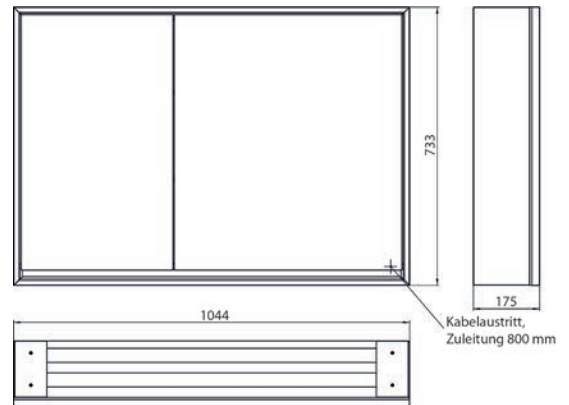

Lichtspiegelschrank loft, 1.000 mm, 2 Türen, **Unterputzmodell**, IP 20.
Umlaufende LED-Beleuchtung, mit verspiegelter- oder weißer Glasrückwand, 2 stufenlos einstellbare Ablagen, 2 Türen (breite Tür rechts), 2 Steckdosen, Lichtsteuerung über 3 kapazitive von außen bedienbare Touch-Bedienfelder (An/Aus, Helligkeit und Lichtfarbe - kalt/warm - stufenlos einstellbar), Kabeldurchlass nach außen bei geschlossenen Spiegeltüren. Höhe: 733 mm

Unterputz-Lichtspiegelschrank, immer mit Einbaurahmen bestellen
Illuminated mirror cabinet loft, 1.000 mm, 2 doors, **built-in version**, IP 20.
Surrounding LED lights, with mirrored or white glass back panel, 2 continuously adjustable shelves, 2 doors (wide door on the right), 2 sockets, light control via 3 capacitive touch control panels which can be operated from the outside (on/off, brightness and light colour - cold/warm - continuously adjustable), external cable routing for closed mirror doors
Height: 733 mm
Built-in illuminated mirror cabinet, please order with built-in frame.

aluminium/spiegel	9798 051 15	2.481,90 €	2
aluminium/mirror			
aluminium/weiss	9798 061 15	2.481,90 €	2
aluminium/white			
schwarz/spiegel	9798 133 15	2.854,20 €	2
black/mirror			
Einbaurahmen	9798 000 03	291,40 €	2
Built-in frame