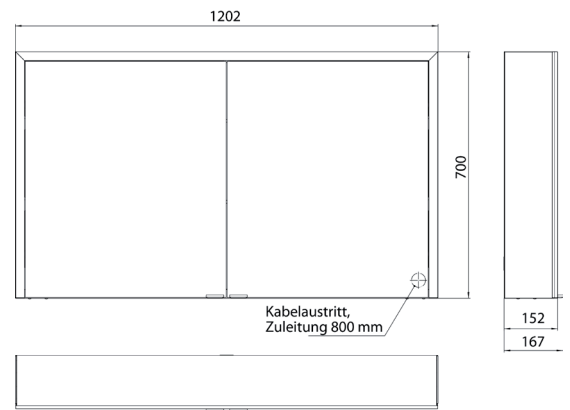

Lichtspiegelschrank prime 3, 1.200 mm, 2 Türen, **Unterputzmodell**, IP20
mit verspiegelter- oder weißer Glasrückwand, 2 stufenlos einstellbare Ablagen, 2 Türen, 2 Steckdosen, stufenlose Lichtsteuerung (an/aus, Helligkeit und Lichtfarbe) über drei in die Glasrückwand integrierte Touchsensoren, Höhe: 730 mm, LED-Beleuchtung

Unterputz-Lichtspiegelschrank, immer mit Einbaurahmen bestellen
Illuminated mirror cabinet prime 3, 1.200 mm, 2 doors, **built-in version**, IP 20
with mirrored or white glass back panel, 2 continuously adjustable crystal glass shelves, 2 doors, 2 sockets, continuous light control (on/off, brightness and light color) via three touch sensors which are integrated into the glass rear wall, height: 730 mm, LED-lights
Built-in illuminated mirror cabinet, please order with built-in frame.

aluminium/spiegel	9497 172 05	2.537,70 €	2
aluminium/mirror			
aluminium/weiss	9497 173 05	2.537,70 €	2
aluminium/white			
schwarz/spiegel	9497 144 05	2.929,40 €	2
black/mirror			
Einbaurahmen	9497 000 13	299,30 €	2
Built-in frame