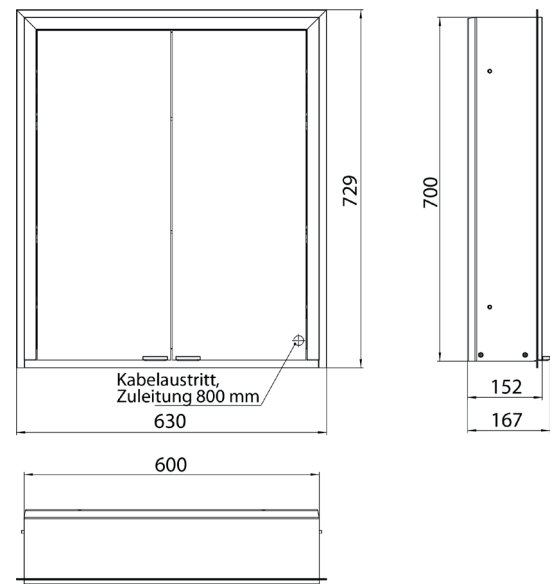

Lichtspiegelschrank prime 3, 600 mm, 2 Türen, **Unterputzmodell**, IP20
mit verspiegelter- oder weißer Glasrückwand, 2 stufenlos einstellbare Ablagen, 2 Türen, 1 Steckdose, stufenlose Lichtsteuerung (an/aus, Helligkeit und Lichtfarbe) über drei in die Glasrückwand integrierte Touchsensoren, Höhe: 730 mm, LED-Beleuchtung

Unterputz-Lichtspiegelschrank, immer mit Einbaurahmen bestellen

Illuminated mirror cabinet prime 3, 600 mm, 2 doors, **built-in version**, IP 20
with mirrored or white glass back panel, 2 continuously adjustable crystal glass shelves, 2 doors, 1 socket, continuous light control (on/off, brightness and light color) via three touch sensors which are integrated into the glass rear wall, height: 730 mm, LED-lights
Built-in illuminated mirror cabinet, please order with built-in frame.

aluminium/spiegel	9497 172 02	1.972,80 €	2
aluminium/mirror			
aluminium/weiss	9497 173 02	1.972,80 €	2
aluminium/white			
schwarz/spiegel	9497 144 02	2.277,10 €	2
black/mirror			
Einbaurahmen	9497 000 10	221,60 €	2
Built-in frame