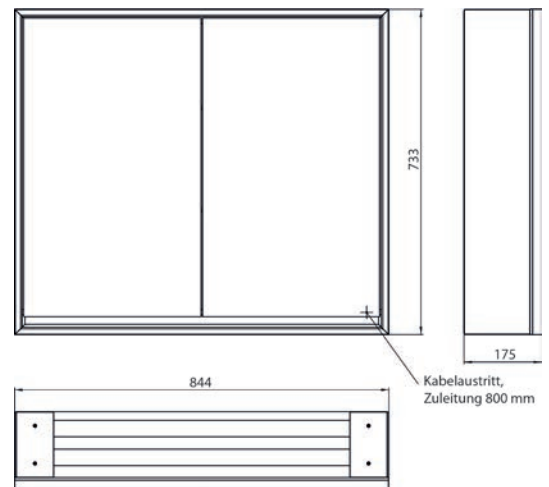

Lichtspiegelschrank loft, 800 mm, 2 Türen, **Aufputzmodell** mit verspiegelten Seitenwänden, IP 20.
Umlaufende LED-Beleuchtung, mit verspiegelter- oder weißer Glasrückwand, 2 stufenlos einstellbare Ablagen, 2 Türen, 1 Steckdose, Lichtsteuerung über 3 kapazitive von außen bedienbare Touch-Bedienfelder (An/Aus, Helligkeit und Lichtfarbe - kalt/warm - stufenlos einstellbar), Kabeldurchlass nach außen bei geschlossenen Spiegeltüren. Höhe: 733 mm

Illuminated mirror cabinet loft, 800 mm, 2 doors, **wall-mounted model** with mirrored side panels, IP 20.
Surrounding LED lights, with mirrored or white glass back panel, 2 continuously adjustable shelves, 2 doors, 1 socket, light control via 3 capacitive touch control panels which can be operated from the outside (on/off, brightness and light colour - cold/warm - continuously adjustable), external cable routing for closed mirror doors Height: 733 mm.

aluminium/spiegel	9798 051 06	2.364,70 €	2
aluminium/mirror			
aluminium/weiss	9798 061 06	2.364,70 €	2
aluminium/white			
schwarz/spiegel	9798 133 06	2.719,40 €	2
black/mirror			

Lichtspiegelschrank loft, 800 mm, 2 Türen, **Unterputzmodell**, IP 20.
Umlaufende LED-Beleuchtung, mit verspiegelter- oder weißer Glasrückwand, 2 stufenlos einstellbare Ablagen, 2 Türen, 1 Steckdose, Lichtsteuerung über 3 kapazitive von außen bedienbare Touch-Bedienfelder (An/Aus, Helligkeit und Lichtfarbe - kalt/warm - stufenlos einstellbar), Kabeldurchlass nach außen bei geschlossenen Spiegeltüren. Höhe: 733 mm