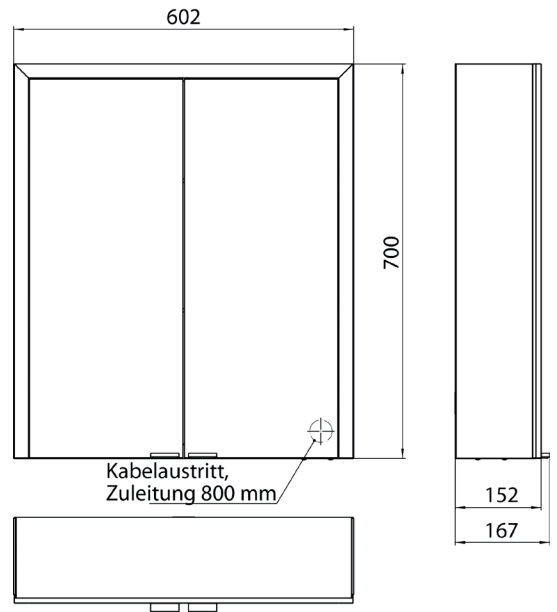

Lichtspiegelschrank prime 3, 600 mm, 2 Türen, **Aufputzmodell**, IP20
Seitenwand verspiegelt, mit verspiegelter- oder weißer Glasrückwand, 2 stufenlos einstellbare Ablagen, 2 Türen, 1 Steckdose, stufenlose Lichtsteuerung (an/aus, Helligkeit und Lichtfarbe) über drei in die Glasrückwand integrierte Touchsensoren, Höhe: 700 mm, LED-Beleuchtung

Illuminated mirror cabinet prime 3, 600 mm, 2 doors, **wall-mounted version**, IP 20

with mirrored or white glass back panel, mirrored side panels, 2 continuously adjustable crystal glass shelves, 2 doors, 1 socket, continuous light control (on/off, brightness and light color) via three touch sensors which are integrated into the glass rear wall, height: 700 mm, LED-lights

aluminium/spiegel	9497 072 02	2.028,90 €	2
aluminium/mirror			
aluminium/weiss	9497 073 02	2.028,90 €	2
aluminium/white			
schwarz/spiegel	9497 143 02	2.344,10 €	2
black/mirror