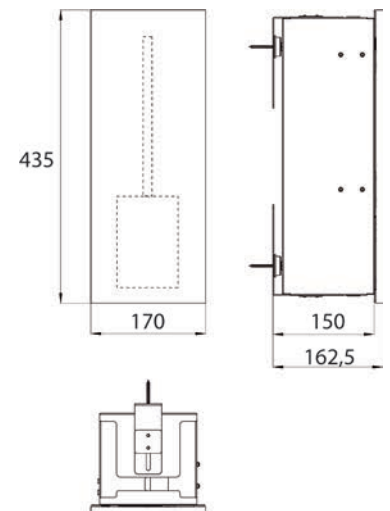

emco asis pure (Glasfront)

emco asis pure (Glass front)

PG

Toilettenbürstengarnitur-Modul - Unterputzmodell mit integrierter Toilettenbürstengarnitur, Türanschlag links. Kein Einbaurahmen erforderlich.
Module for toilet brush set - built-in-model with integrated toilet brush set, left hinged door. No additional build-in frame required

alpin-weiß (hochglanz)	9755 274 04	574,80 €	2
alpin-weiß (high gloss)			
schwarz (hochglanz)	9755 275 04	574,80 €	2
black (high gloss)			
alpin-weiß (matt)	9755 284 04	574,80 €	2
alpin-white (matt)			
schwarz-matt	9755 285 04	574,80 €	2
matt black