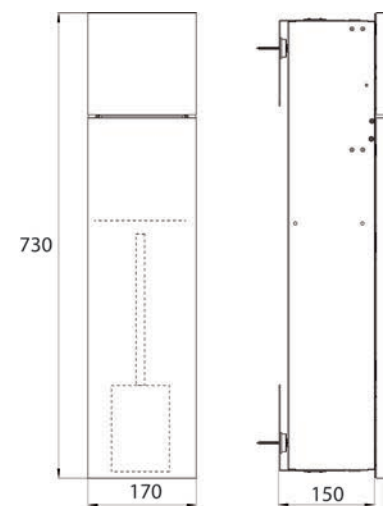

WC-Modul - Unterputzmodell mit Fächern für Reserverolle oder Feuchtpapierbox, WC-Papier und integrierter Toilettenbürstengarnitur. Türanschlag rechts.
Kein Einbaurahmen erforderlich.
Module for WC - build in model with boxes for WC-paper and spare paper or moist-tissue box and integrated toilet brush set, right-hinged door
No additional build-in frame required

alpin-weiß (hochglanz)	9755 274 01	746,00 €	2
alpin-weiß (high gloss)			
schwarz (hochglanz)	9755 275 01	746,00 €	2
black (high gloss)			
alpin-weiß (matt)	9755 284 01	746,00 €	2
alpin-white (matt)			
schwarz-matt	9755 285 01	746,00 €	2
matt black