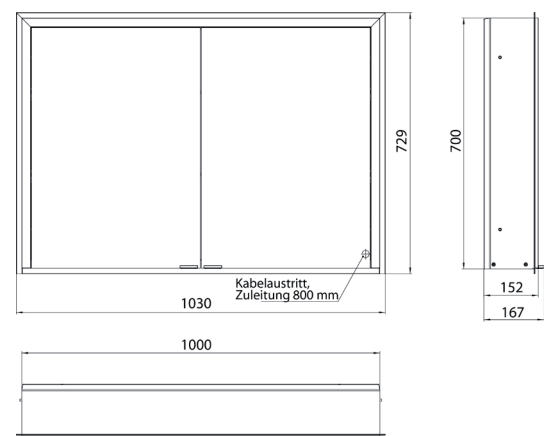

emco prime 3

PG

Lichtspiegelschrank prime 3, 1.000 mm, 2 Türen, **Aufputzmodell**, IP20
Seitenwand verspiegelt, mit verspiegelter- oder weißer Glasrückwand, 2 stufenlos einstellbare Ablagen, 2 Türen, 2 Steckdosen, stufenlose Lichtsteuerung (an/aus, Helligkeit und Lichtfarbe) über drei in die Glasrückwand integrierte Touchsensoren, Höhe: 700 mm, LED-Beleuchtung

Illuminated mirror cabinet prime 3, 1.000 mm, 2 doors, **wall-mounted version**, IP 20
with mirrored or white glass back panel, mirrored side panels, 2 continuously adjustable crystal glass shelves, 2 doors, 2 sockets, continuous light control (on/off, brightness and light color) via three touch sensors which are integrated into the glass rear wall, height: 700 mm, LED-lights

aluminium/spiegel	9497 072 04	2.321,50 €	2
aluminium/mirror			
aluminium/weiss	9497 073 04	2.321,50 €	2
aluminium/white			
schwarz/spiegel	9497 143 04	2.679,50 €	2
black/mirror			

Lichtspiegelschrank prime 3, 1.000 mm, 2 Türen, **Unterputzmodell**, IP20
mit verspiegelter- oder weißer Glasrückwand, 2 stufenlos einstellbare Ablagen, 2 Türen, 2 Steckdosen, stufenlose Lichtsteuerung (an/aus, Helligkeit und Lichtfarbe) über drei in die Glasrückwand integrierte Touchsensoren, Höhe: 730 mm, LED-Beleuchtung

Unterputz-Lichtspiegelschrank, immer mit Einbaurahmen bestellen
Illuminated mirror cabinet prime 3, 1.000 mm, 2 doors, **built-in version**, IP 20
with mirrored or white glass back panel, 2 continuously adjustable crystal glass shelves, 2 doors, 2 sockets, continuous light control (on/off, brightness and light color) via three touch sensors which are integrated into the glass rear wall, height: 730 mm, LED-lights
Built-in illuminated mirror cabinet, please order with built-in frame.