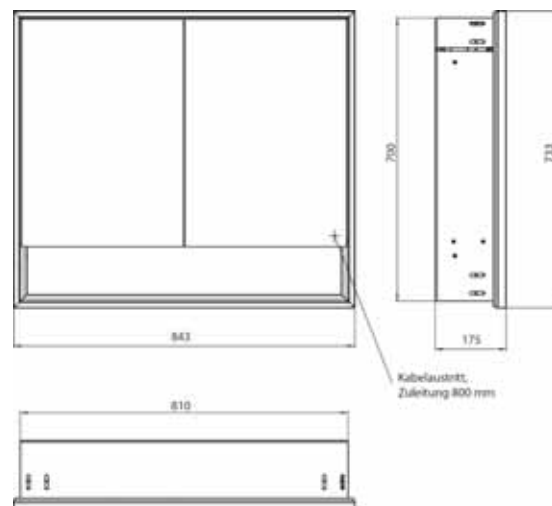

Unterputz-Lichtspiegelschrank, immer mit Einbaurahmen bestellen

Illuminated mirror cabinet loft with an accessible compartment, 800 mm, 2 doors, **built-in version**, IP 20.

Surrounding LED lights, with mirrored or white glass back panel, 2 continuously adjustable shelves, 2 doors, 1 socket, light control via 3 capacitive touch control panels which can be operated from the outside (on/off, brightness and light colour - cold/warm - continuously adjustable), external cable routing for closed mirror doors. Accessible compartment (height: 122 mm) on the bottom with mirrored rear wall. Height: 733 mm. Built-in illuminated mirror cabinet, please order with built-in frame.

aluminium/spiegel	9798 052 07	2.306,10 €	2
aluminium/mirror			
aluminium/weiss	9798 062 07	2.306,10 €	2
aluminium/white			
schwarz/spiegel	9798 135 07	2.652,00 €	2
black/mirror			
Einbaurahmen	9798 000 02	251,40 €	2
Built-in frame