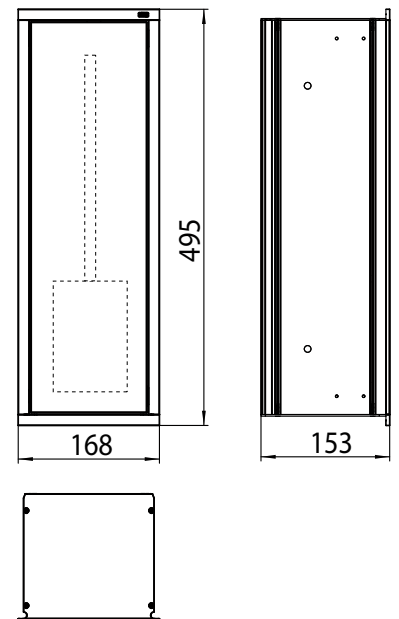

Toilettenbürstengarnitur-Modul - Unterputzmodell
Türanschlag links/rechts wechselbar
Unterputzmodule bitte immer mit Einbaurahmen bestellen
Module for toilet brush set - built-in-model
door hinge left/right changeable
Please order built-in modules with an installation frame

chrom/optiwhite	9730 278 31	805,70 €	2
chrome/optiwhite			
chrom/schwarz	9730 279 31	805,70 €	2
chrome/black			
Einbaurahmen	9730 000 31	119,10 €	2
Built-in frame