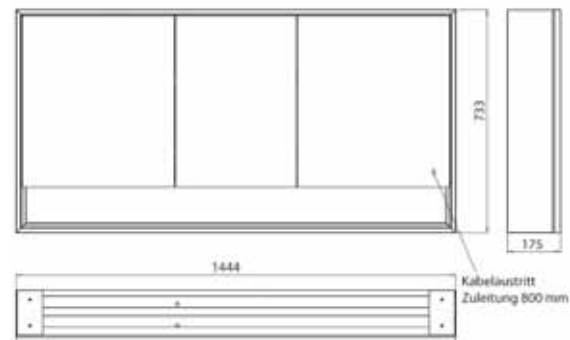

Lichtspiegelschrank loft mit Unterfach, 1.400 mm, 3 Türen, **Unterputzmodell**, IP 20. Umlaufende LED-Beleuchtung, mit verspiegelter- oder weißer Glasrückwand, 4 stufenlos einstellbare Ablagen, 3 Türen, 2 Steckdosen, Lichtsteuerung über 3 kapazitive von außen bedienbare Touch-Bedienfelder (An/Aus, Helligkeit und Lichtfarbe - kalt/warm - stufenlos einstellbar), Kabeldurchlass nach außen bei geschlossenen Spiegeltüren. Offenes Unterfach (Höhe: 122 mm) über die komplette Breite mit verspiegelter Rückwand. Höhe: 733 mm

Unterputz-Lichtspiegelschrank, immer mit Einbaurahmen bestellen

Illuminated mirror cabinet loft with an accessible compartment, 1.400 mm, 3 doors, **built-in version**, IP 20.

Surrounding LED lights, with mirrored or white glass back panel, 4 continuously adjustable shelves, 3 doors, 2 sockets, light control via 3 capacitive touch control panels which can be operated from the outside (on/off, brightness and light colour - cold/warm - continuously adjustable), external cable routing for closed mirror doors. Accessible compartment (height: 122 mm) on the bottom with mirrored rear wall. Height: 733 mm. Built-in illuminated mirror cabinet, please order with built-in frame.

aluminium/spiegel	9798 052 25	3.181,60 €	2
aluminium/mirror			
aluminium/weiss	9798 062 25	3.181,60 €	2
aluminium/white			
schwarz/spiegel	9798 135 25	3.658,80 €	2
black/mirror			
Einbaurahmen	9798 000 07	309,00 €	2
Built-in frame