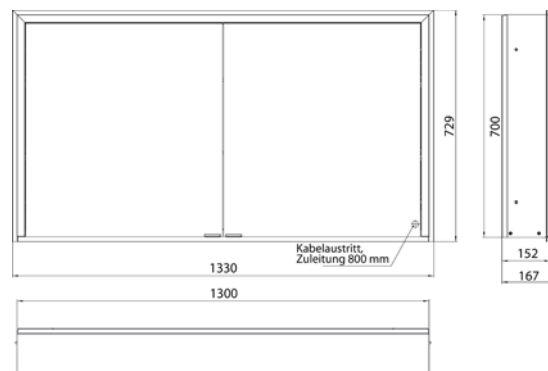

emco prime 3

PG

Lichtspiegelschrank prime 3, 1.300 mm, 2 Türen, **Aufputzmodell**, IP20
Seitenwand verspiegelt, mit verspiegelter- oder weißer Glasrückwand, 2 stufenlos einstellbare Ablagen, 2 Türen, 2 Steckdosen, stufenlose Lichtsteuerung (an/aus, Helligkeit und Lichtfarbe) über drei in die Glasrückwand integrierte Touchsensoren, Höhe: 700 mm, LED-Beleuchtung

Illuminated mirror cabinet prime 3, 1.300 mm, 2 doors, **wall-mounted version**, IP 20 with mirrored or white glass back panel, mirrored side panels, 2 continuously adjustable crystal glass shelves, 2 doors, 2 sockets, continuous light control (on/off, brightness and light color) via three touch sensors which are integrated into the glass rear wall, height: 700 mm, LED-lights

aluminium/spiegel	9497 072 06	2.823,60 €	2
aluminium/mirror			
aluminium/weiss	9497 073 06	2.823,60 €	2
aluminium/white			
schwarz/spiegel	9497 143 06	3.258,60 €	2
black/mirror			

Lichtspiegelschrank prime 3, 1.300 mm, 2 Türen, **Unterputzmodell**, IP20 mit verspiegelter- oder weißer Glasrückwand, 2 stufenlos einstellbare Ablagen, 2 Türen, 2 Steckdosen, stufenlose Lichtsteuerung (an/aus, Helligkeit und Lichtfarbe) über drei in die Glasrückwand integrierte Touchsensoren, Höhe: 730 mm, LED-Beleuchtung

Unterputz-Lichtspiegelschrank, immer mit Einbaurahmen bestellen
Illuminated mirror cabinet prime 3, 1.300 mm, 2 doors, **built-in version**, IP 20 with mirrored or white glass back panel, 2 continuously adjustable crystal glass shelves, 2 doors, 2 sockets, continuous light control (on/off, brightness and light color) via three touch sensors which are integrated into the glass rear wall, height: 730 mm, LED-lights
Built-in illuminated mirror cabinet, please order with built-in frame.