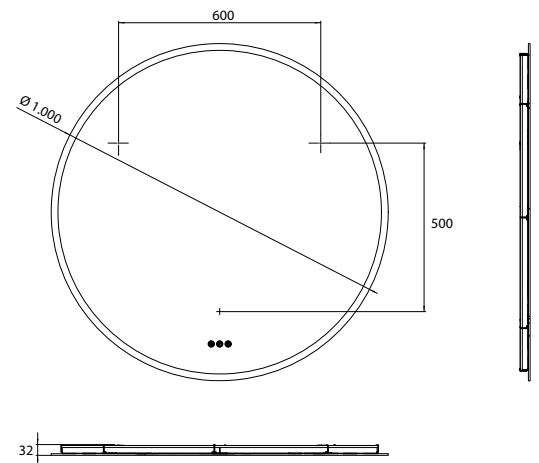

LED-Lichtspiegel Pure ++, Ø 1.000 mm, mit Spiegelheizung mit umlaufender Mattierung der Spiegelfläche und Lichtsteuerung über drei Touchsensoren (An/Aus, Helligkeit, Lichtfarbe)
LED-illuminated mirror Pure ++, Ø 1.000 mm, with heating area with surrounding matting of the mirror surface and light control via three touch sensors (on/off, brightness, light colour)

spiegel
mirror

4411 410 10

1.120,50 € 2