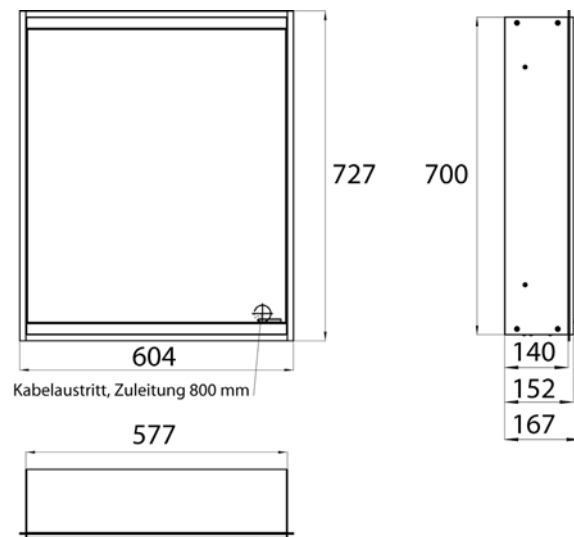

Lichtspiegelschrank prime 2, 600 mm, 1 Tür, **Unterputzmodell**, IP20 mit verspiegelter- oder weißer Glasrückwand, 2 stufenlos einstellbare Ablagen, 1 Tür (Türanschlag links), 1 Steckdose, stufenlose Lichtsteuerung (an/aus, Helligkeit und Lichtfarbe) über drei in die Glasrückwand integrierte Touchsensoren, Höhe: 730 mm, LED-Beleuchtung
Unterputz-Lichtspiegelschrank, immer mit Einbaurahmen bestellen

Illuminated mirror cabinet prime 2, 600 mm, 1 door, **built-in version**, IP 20 with mirrored or white glass back panel, 2 continuously adjustable crystal glass shelves, 1 door (door hinge left), 1 socket, continuous light control (on/off, brightness and light color) via three touch sensors which are integrated into the glass rear wall, height: 730 mm, LED-lights
Built-in illuminated mirror cabinet, please order with built-in frame.

aluminium/spiegel	9497 062 31	1.718,30 €	2
aluminium/mirror			
aluminium/weiss	9497 063 31	1.718,30 €	2
aluminium/white			
schwarz/spiegel	9497 135 31	1.976,10 €	2
black/mirror			
Einbaurahmen	9497 000 20	221,60 €	2
Built-in frame