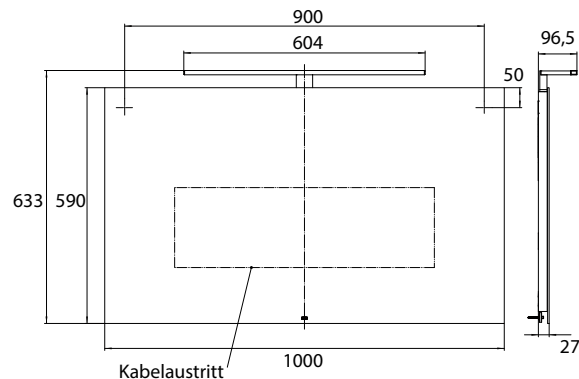

emco Lichtspiegel Mee

emco Illuminated mirror Mee

PG

LED-Lichtspiegel mee, 1600 x 790 mm
ca. 4.000 K, mit Sensor-Schalter
(Ein/Aus), IP 44
LED-illuminated mirror mee,
1600 x 790 mm
ca. 4.000 K, with sensor switch (on/ off),
IP 44

spiegel 4496 000 07 843,00 € 2
mirror

LED-Lichtspiegel mee, 790 x 590 mm
ca. 4.000 K, mit Sensor-Schalter
(Ein/Aus), IP 44
LED-illuminated mirror mee,
790 x 590 mm
ca. 4.000 K, with sensor switch (on/ off),
IP 44

spiegel 4496 000 08 482,60 € 2
mirror

LED-Lichtspiegel mee, 1000 x 590 mm
ca. 4.000 K, mit Sensor-Schalter
(Ein/Aus), IP 44
LED-illuminated mirror mee,
1000 x 590 mm
ca. 4.000 K, with sensor switch (on/ off),
IP 44

spiegel 4496 000 09 540,60 € 2
mirror