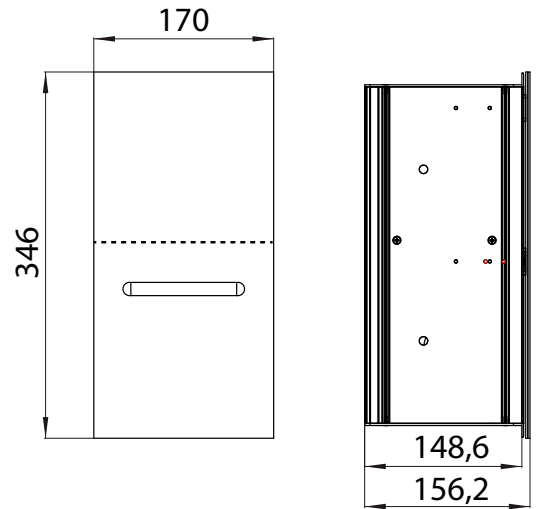

WC-Papier-Modul - Unterputzmodell
1 Tür, Türanschlag links
Unterputzmodule bitte immer mit Einbaurahmen bestellen
Module for toilet paper - built-in-model
1 door, door hinge left
Please order built-in modules with an installation frame

optiwhite	9724 274 22	718,20 €	2
optiwhite			
schwarz	9724 275 22	718,20 €	2
black			
Einbaurahmen	9725 000 21	110,60 €	2
Built-in frame