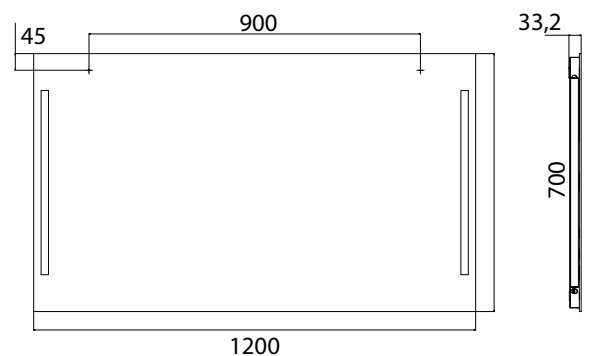

emco Lichtspiegel Premium

emco Illuminated mirror Premium

PG

Lichtspiegel premium, 800 x 700 mm
ohne Schalter, LED (ca. 4.000 K)
Illuminated mirror premium,
800 x 700 mm
without switch, LED (ca. 4.000 K)

spiegel
mirror

4496 000 73

638,00 € 2

Lichtspiegel premium, 1.000 x 700 mm
ohne Schalter, LED (ca. 4.000 K)
Illuminated mirror premium,
1.000 x 700 mm
without switch, LED (ca. 4.000 K)

spiegel
mirror

4496 000 74

743,30 € 2

Lichtspiegel premium, 1.200 x 700 mm
ohne Schalter, LED (ca. 4.000 K)
Illuminated mirror premium,
1.200 x 700 mm
without switch, LED (ca. 4.000 K)

spiegel
mirror

4496 000 75

780,80 € 2