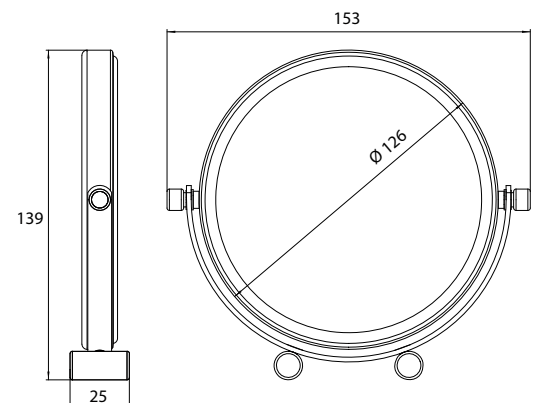

emco kosmetikspiegel pure

emco cosmetic mirror pure

PG

	Reisespiegel, 5-fach, rund, Ø 126 mm travel mirror, 5-times, round, Ø 126 mm	chrom, Vergr.: 5-fach chrome, 5 magn. glass	1094 001 26	50,70 € 2
	Handspiegel, 5-fach, rund, Ø 126 mm hand mirror, 5-times, round, Ø 126 mm	chrom, Vergr.: 5-fach chrome, 5 magn. glass	1094 001 32	63,40 € 2