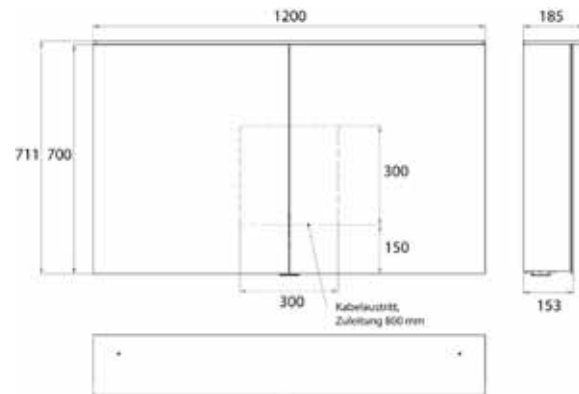

Lichtspiegelschrank Pure 2 Design (LED), 1400 mm, IP 20, 32 W, 2.700-6.500 K
Aufputzmodell, 6 stufenlos einstellbare Ablagen, 3 Türen, 2 Steckdosen, Höhe: 711 mm, mit Lichtsegel (Waschtischbeleuchtung, Oberlicht separat abschaltbar)

Illuminated mirror cabinet Pure 2 Design (LED), 1400 mm, IP 20, 32 W, 2.700-6.500 K

wall-mounted model, 6 continuously adjustable shelves, 3 doors, 2 sockets, height: 711 mm, with light sail (washbasin lighting, light sail can be switched off separately)

aluminium
aluminium

9797 054 06

2.463,40 €

2