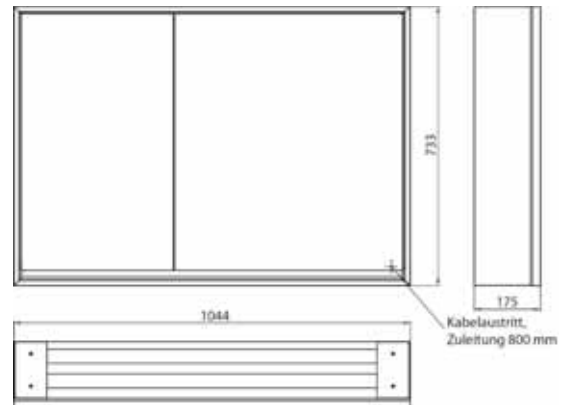

Lichtspiegelschrank loft, 1.000 mm, 2 Türen, **Unterputzmodell**, IP 20.
Umlaufende LED-Beleuchtung, mit verspiegelter- oder weißer Glasrückwand, 2 stufenlos einstellbare Ablagen, 2 Türen (breite Tür rechts), 2 Steckdosen, Lichtsteuerung über 3 kapazitive von außen bedienbare Touch-Bedienfelder (An/Aus, Helligkeit und Lichtfarbe - kalt/warm - stufenlos einstellbar), Kabeldurchlass nach außen bei geschlossenen Spiegeltüren. Höhe: 733 mm

Unterputz-Lichtspiegelschrank, immer mit Einbaurahmen bestellen
Illuminated mirror cabinet loft, 1.000 mm, 2 doors, **built-in version**, IP 20.
Surrounding LED lights, with mirrored or white glass back panel, 2 continuously adjustable shelves, 2 doors (wide door on the right), 2 sockets, light control via 3 capacitive touch control panels which can be operated from the outside (on/off, brightness and light colour - cold/warm - continuously adjustable), external cable routing for closed mirror doors
Height: 733 mm
Built-in illuminated mirror cabinet, please order with built-in frame.

aluminium/spiegel	9798 051 15	2.481,90 €	2
aluminium/mirror			
aluminium/weiss	9798 061 15	2.481,90 €	2
aluminium/white			
schwarz/spiegel	9798 133 15	2.854,20 €	2
black/mirror			
Einbaurahmen	9798 000 03	291,40 €	2
Built-in frame