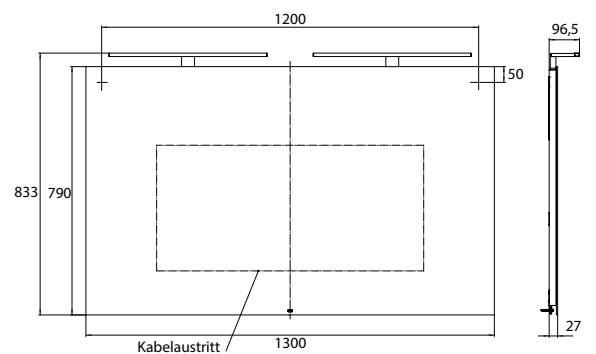

emco Lichtspiegel Mee

emco Illuminated mirror Mee

PG

LED-Lichtspiegel mee, 1000 x 790 mm
ca. 4.000 K, mit Sensor-Schalter (Ein/
Aus), IP 44
LED-illuminated mirror mee,
1000 x 790 mm
ca. 4.000 K, with sensor switch (on/ off),
IP 44

spiegel 4496 000 04 566,40 € 2
mirror

LED-Lichtspiegel mee, 1200 x 790 mm
ca. 4.000 K, mit Sensor-Schalter (Ein/
Aus), IP 44
LED-illuminated mirror mee,
1200 x 790 mm
ca. 4.000 K, with sensor switch (on/ off),
IP 44

spiegel 4496 000 05 656,40 € 2
mirror

LED-Lichtspiegel mee, 1300 x 790 mm
ca. 4.000 K, mit Sensor-Schalter (Ein/
Aus), IP 44
LED-illuminated mirror mee,
1300 x 790 mm
ca. 4.000 K, with sensor switch (on/ off),
IP 44

spiegel 4496 000 06 727,20 € 2
mirror