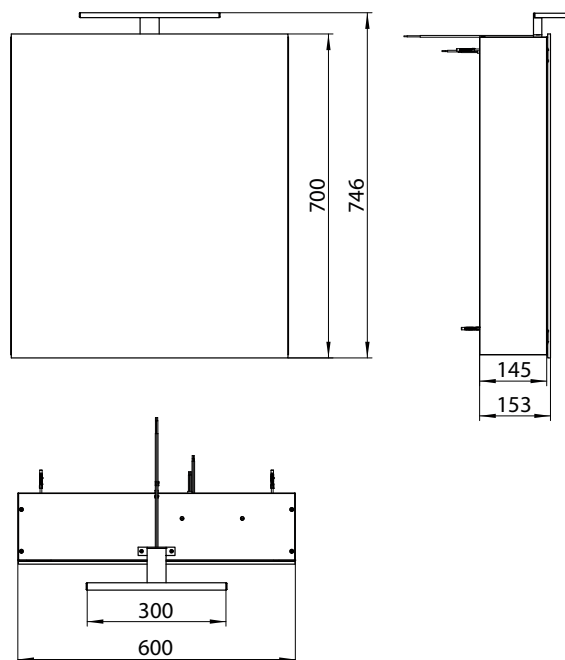

LED-Lichtspiegelschrank mee, 600 mm, IP 44, 4.000 K
Aufputzmodell, 2 stufenlos einstellbare Ablagen, 1 Tür, 1 Steckdose, 1 Lichtschalter, Höhe: 746 mm, 300 mm LED-Leuchte
Illuminated mirror cabinet mee (LED), 600 mm, IP 44, 4.000 K
wall-mounted model, 2 continuously adjustable shelves, 1 door, 1 socket, 1 switch, height: 746 mm, 300 mm LED-Light

aluminium 9498 050 49 675,50 € 2
aluminium