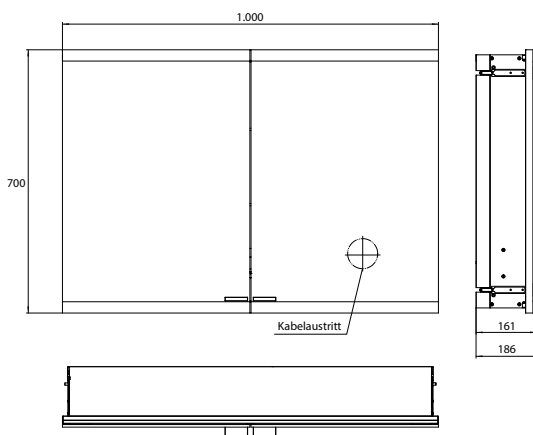

Lichtspiegelschrank evo, 1.000 mm, 2 Türen, **Aufputzmodell**, IP 20
Stufenlose Lichtsteuerung An/Aus, Helligkeit und Lichtfarbe (2.700 bis 6.500 K) über drei integrierte Touchbedienfelder, Waagerechte LED-Beleuchtung, verspiegelte Rückwand, 2 stufenlos einstellbare Glasablagen, 2 Steckdosen, Höhe: 700 mm

Illuminated mirror cabinet evo, 1.000 mm, 2 doors, **wall-mounted version**, IP 20
Continuous light control on/off, brightness and light color (2.700 bis 6.500 K) via three integrated touch control panels. Horizontal LED-lights with mirrored back panel, 2 continuously adjustable crystal glass shelves, 2 sockets, height: 700 mm

aluminium 9397 081 05 3.186,90 € 2
aluminium

Lichtspiegelschrank evo, 1.000 mm, 2 Türen, **Unterputzmodell**, IP 20
Stufenlose Lichtsteuerung An/Aus, Helligkeit und Lichtfarbe (2.700 bis 6.500 K) über drei integrierte Touchbedienfelder, Waagerechte LED-Beleuchtung, verspiegelte Rückwand, 2 stufenlos einstellbare Glasablagen, 2 Steckdosen, Höhe: 700 mm

Unterputz-Lichtspiegelschrank, immer mit Einbaurahmen bestellen
Illuminated mirror cabinet evo, 1.000 mm, 2 doors, **built-in version**, IP 20
Continuous light control on/off, brightness and light color (2.700 bis 6.500 K) via three integrated touch control panels. Horizontal LED-lights with mirrored back panel, 2 continuously adjustable crystal glass shelves, 2 sockets, height: 700 mm
Built-in illuminated mirror cabinet, please order with built-in frame.

aluminium 9397 081 15 3.186,90 € 2
aluminium
Einbaurahmen 9397 000 03 253,50 € 2
Built-in frame