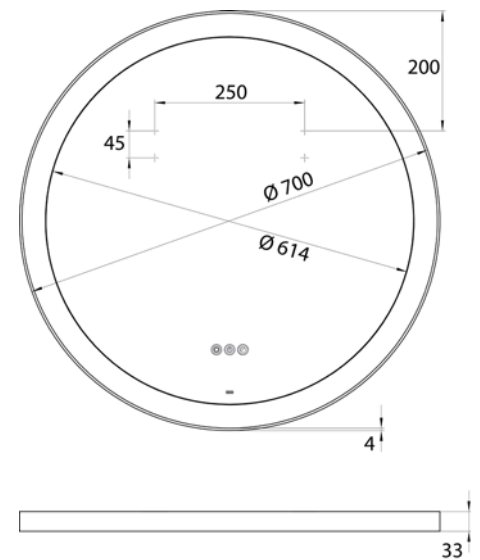

LED-Rahmenspiegel round, Ø 900 mm
Spiegelfläche, Metallrahmen in weiß
mit innenliegender umlaufender LED-
Beleuchtung. Lichtsteuerung (An/Aus,
Helligkeit, Lichtfarbe) über drei in die
Spiegelfläche integrierte Touch-
sensoren.

LED-illuminated mirror round, Ø 900 mm
Mirror surface, metal frame in white
with internal surrounding LED lighting.
Light control (on/off, brightness, light
colour) via three touch sensors integra-
ted in the mirror surface.

weiss
white

4413 009 09

1.157,10 € 2