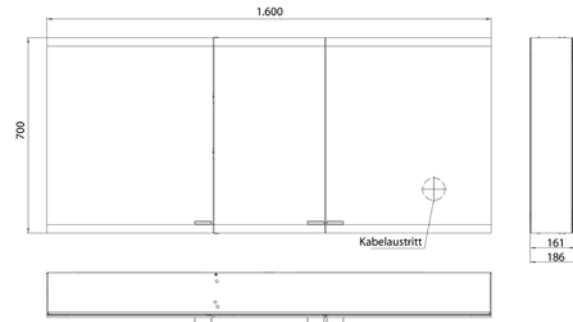

Lichtspiegelschrank evo, 1.600 mm, 3 Türen, **Aufputzmodell**, IP 20
Stufenlose Lichtsteuerung An/Aus, Helligkeit und Lichtfarbe (2.700 bis 6.500 K) über drei integrierte Touchbedienfelder, Waagerechte LED-Beleuchtung, verspiegelte Rückwand, 4 stufenlos einstellbare Glasablagen, 2 Steckdosen, Höhe: 700 mm

Illuminated mirror cabinet evo, 1.600 mm, 3 doors, **wall-mounted version**, IP 20
Continuous light control on/off, brightness and light color (2.700 bis 6.500 K) via three integrated touch control panels. Horizontal LED-lights with mirrored back panel, 2 continuously adjustable crystal glass shelves, 2 sockets, height: 700 mm

aluminium 9397 081 08 4.760,90 € 2
aluminium

Lichtspiegelschrank evo, 1.600 mm, 3 Türen, **Unterputzmodell**, IP 20
Stufenlose Lichtsteuerung An/Aus, Helligkeit und Lichtfarbe (2.700 bis 6.500 K) über drei integrierte Touchbedienfelder, Waagerechte LED-Beleuchtung, verspiegelte Rückwand, 4 stufenlos einstellbare Glasablagen, 2 Steckdosen, Höhe: 700 mm

Unterputz-Lichtspiegelschrank, immer mit Einbaurahmen bestellen
Illuminated mirror cabinet evo, 1.600 mm, 3 doors, **built-in version**, IP 20
Continuous light control on/off, brightness and light color (2.700 bis 6.500 K) via three integrated touch control panels. Horizontal LED-lights with mirrored back panel, 2 continuously adjustable crystal glass shelves, 2 sockets, height: 700 mm
Built-in illuminated mirror cabinet, please order with built-in frame.

aluminium 9397 081 18 4.760,90 € 2
aluminium
Einbaurahmen 9397 000 06 340,00 € 2
Built-in frame