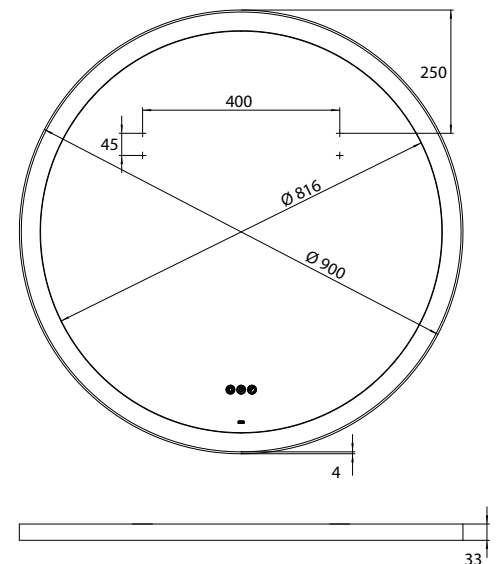

emco Lichtspiegel Round

emco Illuminated mirror Round

PG

LED-Rahmenspiegel round, Ø 700 mm
Spiegelfläche, Metallrahmen in weiß
mit innenliegender umlaufender LED-
Beleuchtung. Lichtsteuerung (An/Aus,
Helligkeit, Lichtfarbe) über drei in die
Spiegelfläche integrierte Touch-
sensoren.

LED-illuminated mirror round, Ø 700 mm
Mirror surface, metal frame in white
with internal surrounding LED lighting.
Light control (on/off, brightness, light
colour) via three touch sensors integra-
ted in the mirror surface.

weiss
white

4413 007 07

1.035,20 € 2

LED-Rahmenspiegel round, Ø 900 mm
Spiegelfläche, Metallrahmen in weiß
mit innenliegender umlaufender LED-
Beleuchtung. Lichtsteuerung (An/Aus,
Helligkeit, Lichtfarbe) über drei in die
Spiegelfläche integrierte Touch-
sensoren.

LED-illuminated mirror round, Ø 900 mm
Mirror surface, metal frame in white
with internal surrounding LED lighting.
Light control (on/off, brightness, light
colour) via three touch sensors integra-
ted in the mirror surface.

weiss
white

4413 009 09

1.157,10 € 2