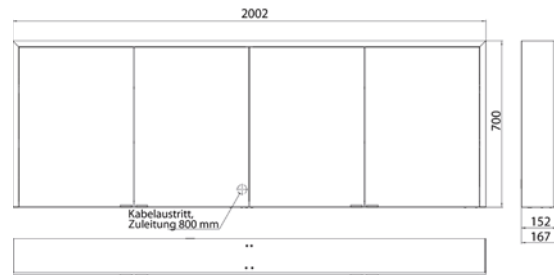

emco prime 3

PG

Lichtspiegelschrank prime 3, 2.000 mm, 4 Türen, **Aufputzmodell**, IP20
Seitenwand verspiegelt, mit verspiegelter- oder weißer Glasrückwand, 4 stufenlos einstellbare Ablagen, 4 Türen, 2 Steckdosen, stufenlose Lichtsteuerung (an/aus, Helligkeit und Lichtfarbe) über drei in die Glasrückwand integrierte Touchsensoren, Höhe: 700 mm, LED-Beleuchtung

Illuminated mirror cabinet prime 3, 2.000 mm, 2 doors, **wall-mounted version**, IP 20
with mirrored or white glass back panel, mirrored side panels, 4 continuously adjustable crystal glass shelves, 4 doors, 2 sockets, continuous light control (on/off, brightness and light color) via three touch sensors which are integrated into the glass rear wall, height: 700 mm, LED-lights

aluminium/spiegel	9497 072 10	3.490,00 €	2
aluminium/mirror			
aluminium/weiss	9497 073 10	3.490,00 €	2
aluminium/white			
schwarz/spiegel	9497 143 10	4.024,00 €	2
black/mirror			

Lichtspiegelschrank prime 3, 2.000 mm, 4 Türen, **Unterputzmodell**, IP20
mit verspiegelter- oder weißer Glasrückwand, 4 stufenlos einstellbare Ablagen, 4 Türen, 2 Steckdosen, stufenlose Lichtsteuerung (an/aus, Helligkeit und Lichtfarbe) über drei in die Glasrückwand integrierte Touchsensoren, Höhe: 730 mm, LED-Beleuchtung

Unterputz-Lichtspiegelschrank, immer mit Einbaurahmen bestellen
Illuminated mirror cabinet prime 3, 2.000 mm, 2 doors, **built-in version**, IP 20
with mirrored or white glass back panel, 4 continuously adjustable crystal glass shelves, 4 doors, 2 sockets, continuous light control (on/off, brightness and light color) via three touch sensors which are integrated into the glass rear wall, height: 730 mm, LED-lights
Built-in illuminated mirror cabinet, please order with built-in frame.

aluminium/spiegel	9497 172 10	3.460,00 €	2
aluminium/mirror			
aluminium/weiss	9497 173 10	3.460,00 €	2
aluminium/white			
schwarz/spiegel	9497 144 10	3.989,50 €	2
black/mirror			
Einbaurahmen	9497 000 33	375,00 €	2
Built-in frame