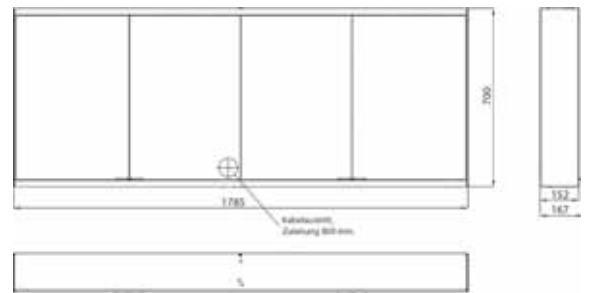

emco prime 2

PG

Lichtspiegelschrank prime 2, 1.800 mm, 4 Türen, **Aufputzmodell**, IP20
Seitenwand verspiegelt, mit verspiegelter- oder weißer Glasrückwand, 4 stufenlos einstellbare Ablagen, 4 Türen, 2 Steckdosen, stufenlose Lichtsteuerung (an/aus, Helligkeit und Lichtfarbe) über drei in die Glasrückwand integrierte Touchsensoren, Höhe: 700 mm, LED-Beleuchtung
Illuminated mirror cabinet prime 2, 1.800 mm, 4 doors, **wall-mounted version**, IP 20
with mirrored or white glass back panel, mirrored side panels, 4 continuously adjustable crystal glass shelves, 4 doors, 2 sockets, continuous light control (on/off, brightness and light color) via three touch sensors which are integrated into the glass rear wall, height: 700 mm, LED-lights

aluminium/spiegel	9497 062 64	3.332,70 €	2
aluminium/mirror			
aluminium/weiss	9497 063 64	3.332,70 €	2
aluminium/white			
schwarz/spiegel	9497 135 64	3.832,60 €	2
black/mirror			

Lichtspiegelschrank prime 2, 1.800 mm, 4 Türen, **Unterputzmodell**, IP20
mit verspiegelter- oder weißer Glasrückwand, 4 stufenlos einstellbare Ablagen, 4 Türen, 2 Steckdosen, stufenlose Lichtsteuerung (an/aus, Helligkeit und Lichtfarbe) über drei in die Glasrückwand integrierte Touchsensoren, Höhe: 730 mm, LED-Beleuchtung
Unterputz-Lichtspiegelschrank, immer mit Einbaurahmen bestellen
Illuminated mirror cabinet prime 2, 1.800 mm, 4 doors, **built-in version**, IP 20
with mirrored or white glass back panel, 4 continuously adjustable crystal glass shelves, 4 doors, 2 sockets, continuous light control (on/off, brightness and light color) via three touch sensors which are integrated into the glass rear wall, height: 730 mm, LED-lights
Built-in illuminated mirror cabinet, please order with built-in frame.

aluminium/spiegel	9497 062 65	3.305,00 €	2
aluminium/mirror			
aluminium/weiss	9497 063 65	3.305,00 €	2
aluminium/white			
schwarz/spiegel	9497 135 65	3.800,80 €	2
black/mirror			
Einbaurahmen	9497 000 34	355,00 €	2
Built-in frame