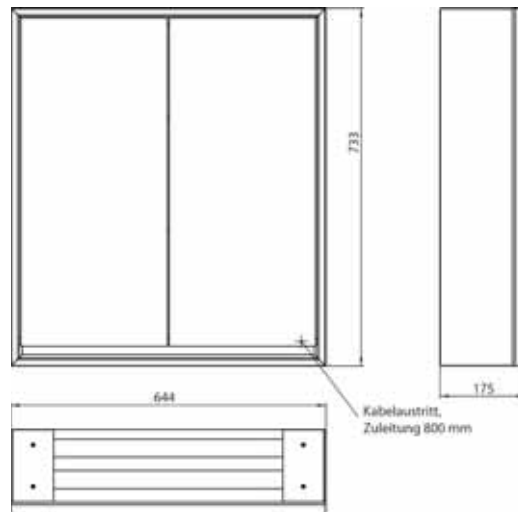

Lichtspiegelschrank loft, 600 mm, 2 Türen, **Aufputzmodell** mit verspiegelten Seitenwänden, IP 20.
Umlaufende LED-Beleuchtung, mit verspiegelter- oder weißer Glasrückwand, 2 stufenlos einstellbare Ablagen, 2 Türen, 1 Steckdose, Lichtsteuerung über 3 kapazitive von außen bedienbare Touch-Bedienfelder (An/Aus, Helligkeit und Lichtfarbe - kalt/warm - stufenlos einstellbar), Kabeldurchlass nach außen bei geschlossenen Spiegeltüren. Höhe: 733 mm

Illuminated mirror cabinet loft, 600 mm, 2 doors, **wall-mounted model** with mirrored side panels, IP 20.
Surrounding LED lights, with mirrored or white glass back panel, 2 continuously adjustable shelves, 2 doors, 1 socket, light control via 3 capacitive touch control panels which can be operated from the outside (on/off, brightness and light colour - cold/warm - continuously adjustable), external cable routing for closed mirror doors Height: 733 mm.

aluminium/spiegel	9798 051 04	2.203,80 €	2
aluminium/mirror			
aluminium/weiss	9798 061 04	2.203,80 €	2
aluminium/white			
schwarz/spiegel	9798 133 04	2.534,40 €	2
black/mirror