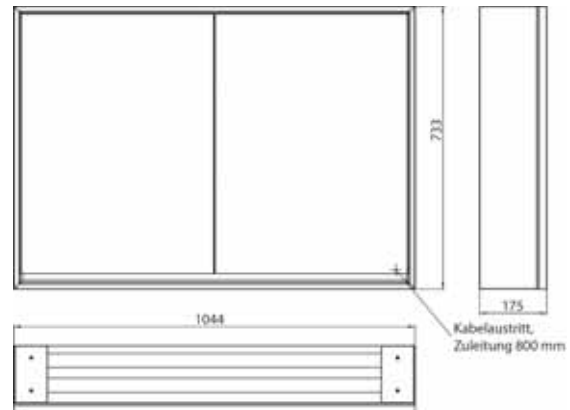

Lichtspiegelschrank loft, 1.000 mm, 2 Türen, **Unterputzmodell**, IP 20.
Umlaufende LED-Beleuchtung, mit verspiegelter- oder weißer Glasrückwand, 2 stufenlos einstellbare Ablagen, 2 Türen, 2 Steckdosen, Lichtsteuerung über 3 kapazitive von außen bedienbare Touch-Bedienfelder (An/Aus, Helligkeit und Lichtfarbe - kalt/warm - stufenlos einstellbar), Kabeldurchlass nach außen bei geschlossenen Spiegeltüren. Höhe: 733 mm

Unterputz-Lichtspiegelschrank, immer mit Einbaurahmen bestellen
Illuminated mirror cabinet loft, 1.000 mm, 2 doors, **built-in version**, IP 20.
Surrounding LED lights, with mirrored or white glass back panel, 2 continuously adjustable shelves, 2 doors, 2 sockets, light control via 3 capacitive touch control panels which can be operated from the outside (on/off, brightness and light colour - cold/warm - continuously adjustable), external cable routing for closed mirror doors Height: 733 mm.
Built-in illuminated mirror cabinet, please order with built-in frame.

aluminium/spiegel	9798 051 13	2.481,90 €	2
aluminium/mirror			
aluminium/weiss	9798 061 13	2.481,90 €	2
aluminium/white			
schwarz/spiegel	9798 133 13	2.854,20 €	2
black/mirror			
Einbaurahmen	9798 000 03	291,40 €	2
Built-in frame