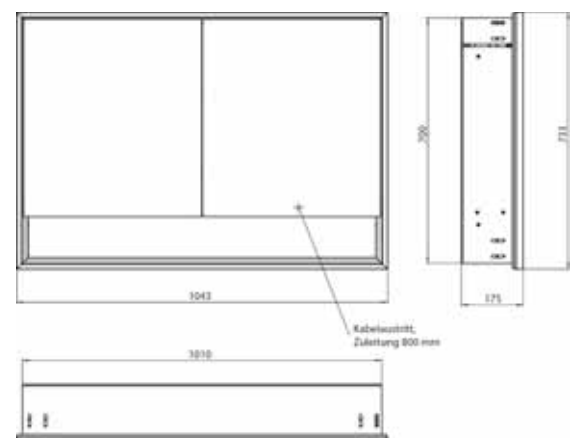

emco loft mit Unterfach

emco loft with lower compartment

PG

Lichtspiegelschrank loft mit Unterfach, 1.000 mm, 2 Türen, **Aufputzmodell** mit verspiegelten Seitenwänden, IP 20. Umlaufende LED-Beleuchtung, mit verspiegelter- oder weißer Glasrückwand, 2 stufenlos einstellbare Ablagen, 2 Türen, 2 Steckdosen, Lichtsteuerung über 3 kapazitive von außen bedienbare Touch-Bedienfelder (An/Aus, Helligkeit und Lichtfarbe - kalt/warm - stufenlos einstellbar), Kabeldurchlass nach außen bei geschlossenen Spiegeltüren. Offenes Unterfach (Höhe: 122 mm) über die komplette Breite mit verspiegelter Rückwand. Höhe: 733 mm

Illuminated mirror cabinet loft with an accessible compartment, 1.000 mm, 2 doors, **wall-mounted model** with mirrored side panels, IP 20. Surrounding LED lights, with mirrored or white glass back panel, 2 continuously adjustable shelves, 2 doors, 2 sockets, light control via 3 capacitive touch control panels which can be operated from the outside (on/off, brightness and light colour - cold/warm - continuously adjustable), external cable routing for closed mirror doors. Accessible compartment (height: 122 mm) on the bottom with mirrored rear wall. Height: 733 mm.

aluminium/spiegel	9798 052 12	2.511,10 €	2
aluminium/mirror			
aluminium/weiss	9798 062 12	2.511,10 €	2
aluminium/white			
schwarz/spiegel	9798 135 12	2.887,80 €	2
black/mirror