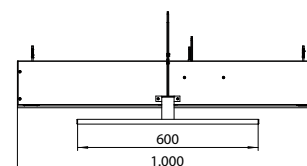

LED-Lichtspiegelschrank mee, 800 mm, IP 44, 4.000 K
Aufputzmodell, 2 einstellbare Ablagen, 2 Türen, 1 Steckdose, 1 Lichtschalter, Höhe: 746 mm, 500 mm LED-Leuchte
Illuminated mirror cabinet mee (LED), 800 mm, IP 44, 4.000 K
wall-mounted model, 2 adjustable shelves, 2 doors, 1 socket, 1 switch, height: 746 mm, 500 mm LED-Light

aluminium
aluminium

9498 050 51

859,00 € 2

LED-Lichtspiegelschrank mee, 1.000 mm, IP 44, 4.000 K
Aufputzmodell, 2 einstellbare Ablagen, 2 Türen, 1 Steckdose, 1 Lichtschalter, Höhe: 746 mm, 600 mm LED-Leuchte
Illuminated mirror cabinet mee (LED), 1.000 mm, IP 44, 4.000 K
wall-mounted model, 2 adjustable shelves, 2 doors, 1 socket, 1 switch, height: 746 mm, 600 mm LED-Light

aluminium
aluminium

9498 050 52

937,80 € 2