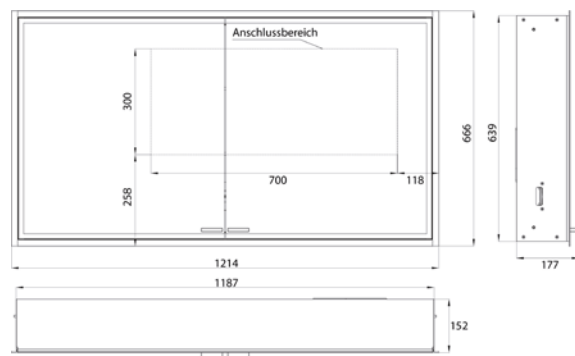

emco prestige 2

PG

Lichtspiegelschrank prestige 2, 1188 mm, **Aufputzmodell**, IP 44
Stufenlose Lichtsteuerung An/Aus, Helligkeit und Lichtfarbe (2.700 bis 6.500 K) über drei integrierte Touchbedienfelder, Umlaufende LED-Beleuchtung, verspiegelte Rückwand, verspiegelte Seitenwände, 2 stufenlos einstellbare Glasablagen, 2 Steckdosen, Höhe: 639 mm

Illuminated mirror cabinet prestige 2, 1188 mm, **wall-mounted model**, IP 44
Continuous light control on/off, brightness and light color (2.700 bis 6.500 K) via three integrated touch control panels. Surrounding LED-lights with mirrored back panel, 2 continuously adjustable crystal glass shelves, 2 sockets, height: 639 mm

aluminium 9897 070 08 3.364,00 € 2
aluminium

Lichtspiegelschrank prestige 2, 1215 mm, **Unterputzmodell**, IP 44
Stufenlose Lichtsteuerung An/Aus, Helligkeit und Lichtfarbe (2.700 bis 6.500 K) über drei integrierte Touchbedienfelder, Umlaufende LED-Beleuchtung, verspiegelte Rückwand, 2 stufenlos einstellbare Glasablagen, 2 Steckdosen, Höhe: 666 mm

Unterputz-Lichtspiegelschrank, immer mit Einbaurahmen bestellen

Illuminated mirror cabinet prestige 2, 1215 mm, **built-in model**, IP 44
Continuous light control on/off, brightness and light color (2.700 bis 6.500 K) via three integrated touch control panels. Surrounding LED-lights with mirrored back panel, 2 continuously adjustable crystal glass shelves, 2 sockets, height: 666 mm

Built-in illuminated mirror cabinet, please order with built-in frame.

aluminium 9897 071 08 3.534,50 € 2
aluminium
Einbaurahmen 9897 000 22 306,90 € 2
Built-in frame