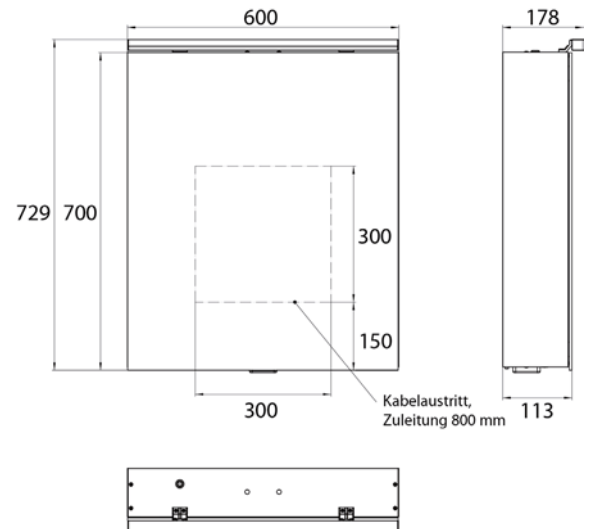

Lichtspiegelschrank Flat 2 Classic (LED), 600 mm, IP 20, 14 W, 2.700-6.500 K

Aufputzmodell, 4 stufenlos einstellbare Ablagen, 2 Türen, 2 Steckdosen, Höhe: 729 mm, mit LED-Aufsatzleuchte (Waschtischbeleuchtung,

Oberlicht separat abschaltbar)

Illuminated mirror cabinet Flat 2 Classic (LED), 600 mm, IP 20, 14 W, 2.700-6.500 K

wall-mounted model, 4 continuously adjustable shelves, 2 doors, 2 sockets, height: 729 mm, with LED top light (washbasin light, top light can be switched off separately)

aluminium
aluminium

9797 065 02

1.021,90 € 2