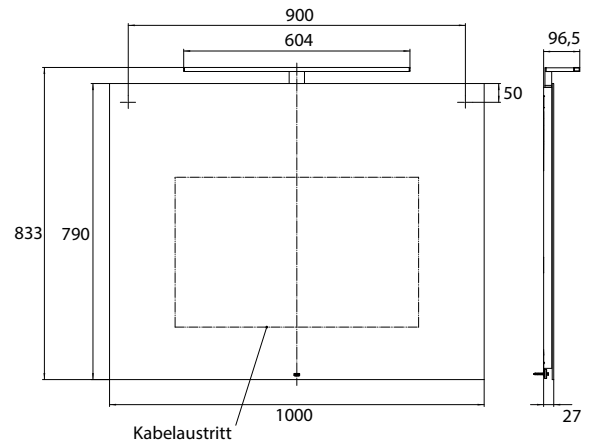

LED-Lichtspiegel mee, 1000 x 790 mm
ca. 4.000 K, mit Sensor-Schalter (Ein/
Aus), IP 44
LED-illuminated mirror mee,
1000 x 790 mm
ca. 4.000 K, with sensor switch (on/ off),
IP 44

spiegel 4496 000 04 566,40 € 2
mirror

LED-Lichtspiegel mee, 1200 x 790 mm
ca. 4.000 K, mit Sensor-Schalter (Ein/
Aus), IP 44
LED-illuminated mirror mee,
1200 x 790 mm
ca. 4.000 K, with sensor switch (on/ off),
IP 44

spiegel 4496 000 05 656,40 € 2
mirror