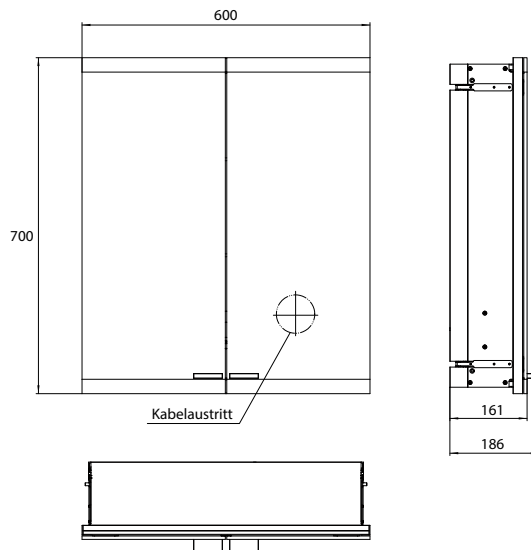

Lichtspiegelschrank evo, 600 mm, 2 Türen, **Unterputzmodell**, IP 20
Stufenlose Lichtsteuerung An/Aus, Helligkeit und Lichtfarbe (2.700 bis 6.500 K) über drei integrierte Touchbedienfelder, Waagerechte LED-Beleuchtung, verspiegelte Rückwand, 2 stufenlos einstellbare Glasablagen, 2 Steckdosen, Höhe: 700 mm

Unterputz-Lichtspiegelschrank, immer mit Einbaurahmen bestellen
Illuminated mirror cabinet evo, 600 mm, 2 doors, **built-in version**, IP 20
Continuous light control on/off, brightness and light color (2.700 bis 6.500 K) via three integrated touch control panels. Horizontal LED-lights with mirrored back panel, 2 continuously adjustable crystal glass shelves, 2 sockets, height: 700 mm
Built-in illuminated mirror cabinet, please order with built-in frame.

aluminium 9397 081 13 2.531,20 € 2
aluminium
Einbaurahmen 9397 000 01 213,30 € 2
Built-in frame