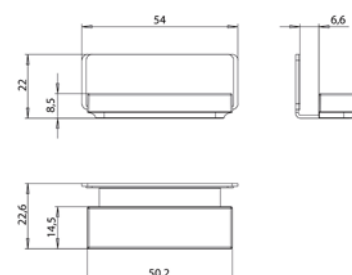

2 Griffe (Paar), 1x mit, 1x ohne Logo
2 grips (pair), 1x with, 1x without logo

chrom

9497 001 91

28,00 €

S

chrome

schwarz

9497 133 91

35,00 €

S

black