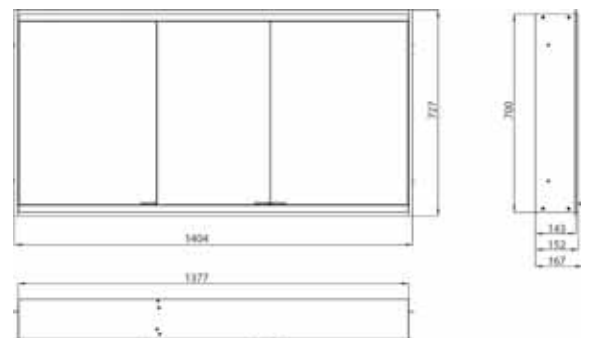

emco prime 2

PG

Lichtspiegelschrank prime 2, 1.400 mm, 3 Türen, **Aufputzmodell**, IP20
Seitenwand verspiegelt, mit verspiegelter- oder weißer Glasrückwand, 4 stufenlos einstellbare Ablagen, 3 Türen, 2 Steckdosen, stufenlose Lichtsteuerung (an/aus, Helligkeit und Lichtfarbe) über drei in die Glasrückwand integrierte Touchsensoren, Höhe: 700 mm, LED-Beleuchtung

Illuminated mirror cabinet prime 2, 1.400 mm, 3 doors, **wall-mounted version**, IP 20

with mirrored or white glass back panel, mirrored side panels, 4 continuously adjustable crystal glass shelves, 3 doors, 2 sockets, continuous light control (on/off, brightness and light color) via three touch sensors which are integrated into the glass rear wall, height: 700 mm, LED-lights

aluminium/spiegel	9497 062 49	2.954,90 €	2
aluminium/mirror			
aluminium/weiss	9497 063 49	2.954,90 €	2
aluminium/white			
schwarz/spiegel	9497 135 49	3.398,10 €	2
black/mirror			

Lichtspiegelschrank prime 2, 1.400 mm, 3 Türen, **Unterputzmodell**, IP20
mit verspiegelter- oder weißer Glasrückwand, 4 stufenlos einstellbare Ablagen, 3 Türen, 2 Steckdosen, stufenlose Lichtsteuerung (an/aus, Helligkeit und Lichtfarbe) über drei in die Glasrückwand integrierte Touchsensoren, Höhe: 730 mm, LED-Beleuchtung

Unterputz-Lichtspiegelschrank, immer mit Einbaurahmen bestellen

Illuminated mirror cabinet prime 2, 1.400 mm, 3 doors, **built-in version**, IP 20
with mirrored or white glass back panel, 4 continuously adjustable crystal glass shelves, 3 doors, 2 sockets, continuous light control (on/off, brightness and light color) via three touch sensors which are integrated into the glass rear wall, height: 730 mm, LED-lights
Built-in illuminated mirror cabinet, please order with built-in frame.