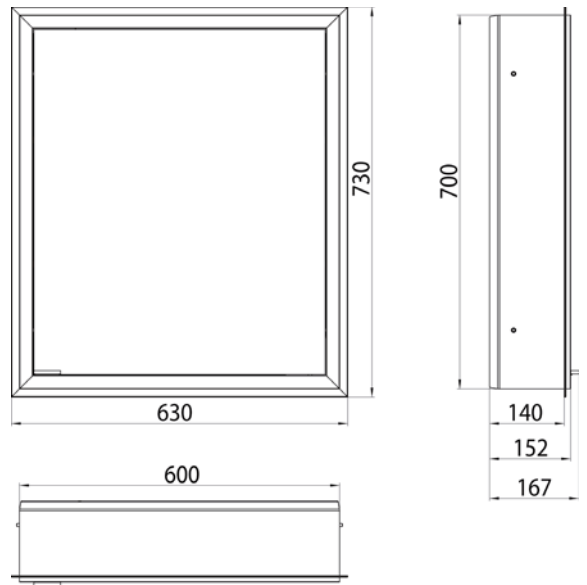

Lichtspiegelschrank prime, 600 mm, 1 Tür, **Unterputzmodell**, IP20 mit verspiegelter- oder weißer Glasrückwand, 2 stufenlos einstellbare Ablagen, 1 Tür (Türanschlag rechts), 1 Steckdose, stufenlose Lichtsteuerung (an/aus, Helligkeit und Lichtfarbe) über drei in die Glasrückwand integrierte Touchsensoren, Höhe: 730 mm, LED-Beleuchtung
Unterputz-Lichtspiegelschrank, immer mit Einbaurahmen bestellen

Illuminated mirror cabinet prime, 600 mm, 1 door, **built-in version**, IP 20 with mirrored or white glass back panel, 2 continuously adjustable crystal glass shelves, 1 door (door hinge right), 1 socket, continuous light control (on/off, brightness and light color) via three touch sensors which are integrated into the glass rear wall, height: 730 mm, LED-lights

Built-in illuminated mirror cabinet, please order with built-in frame.

aluminium/spiegel	9497 062 70	1.882,70 €	2
aluminium/mirror			
aluminium/weiss	9497 063 70	1.882,70 €	2
aluminium/white			
schwarz/spiegel	9497 135 70	2.170,30 €	2
black/mirror			
Einbaurahmen	9497 000 10	221,60 €	2
Built-in frame