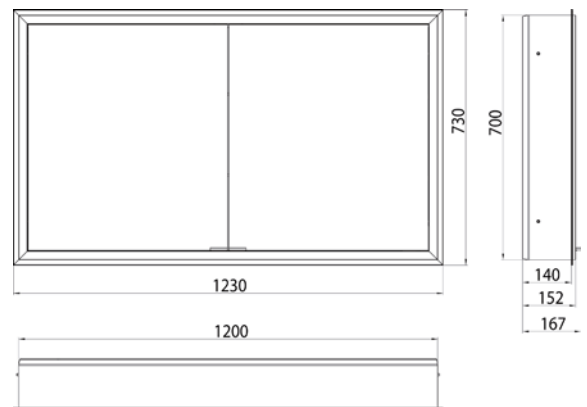

emco prime

PG

Lichtspiegelschrank prime, 1.200 mm, 2 Türen, **Aufputzmodell**, IP20
Seitenwand verspiegelt, mit verspiegelter- oder weißer Glasrückwand, 2 stufenlos einstellbare Ablagen, 2 Türen, 2 Steckdosen, stufenlose Lichtsteuerung (an/aus, Helligkeit und Lichtfarbe) über drei in die Glasrückwand integrierte Touchsensoren, Höhe: 700 mm, LED-Beleuchtung

Illuminated mirror cabinet prime, 1.200 mm, 2 doors, **wall-mounted version**, IP 20

with mirrored or white glass back panel, mirrored side panels, 2 continuously adjustable crystal glass shelves, 2 doors, 2 sockets, continuous light control (on/off, brightness and light color) via three touch sensors which are integrated into the glass rear wall, height: 700 mm, LED-lights

aluminium/spiegel	9497 062 84	2.642,60 €	2
aluminium/mirror			
aluminium/weiss	9497 063 84	2.642,60 €	2
aluminium/white			
schwarz/spiegel	9497 135 84	3.042,10 €	2
black/mirror			

Lichtspiegelschrank prime, 1.200 mm, 2 Türen, **Unterputzmodell**, IP20
mit verspiegelter- oder weißer Glasrückwand, 2 stufenlos einstellbare Ablagen, 2 Türen, 2 Steckdosen, stufenlose Lichtsteuerung (an/aus, Helligkeit und Lichtfarbe) über drei in die Glasrückwand integrierte Touchsensoren, Höhe: 730 mm, LED-Beleuchtung

Unterputz-Lichtspiegelschrank, immer mit Einbaurahmen bestellen

Illuminated mirror cabinet prime, 1.200 mm, 2 doors, **built-in version**, IP 20
with mirrored or white glass back panel, 2 continuously adjustable crystal glass shelves, 2 doors, 2 sockets, continuous light control (on/off, brightness and light color) via three touch sensors which are integrated into the glass rear wall, height: 730 mm, LED-lights
Built-in illuminated mirror cabinet, please order with built-in frame.