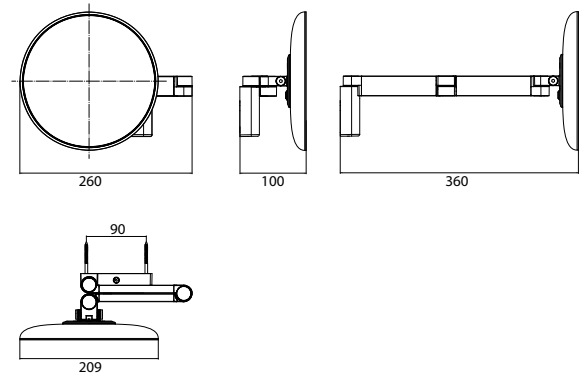

emco kosmetikspiegel evo

emco cosmetic mirror evo

PG

LED Rasier- und Kosmetikspiegel, rund, Wandmodell, Doppelgelenkarm mit Wandanschluss

2 Lichttaster, Helligkeit und Lichtfarbe - kalt/warm (2.700 - 6.500 K) - stufenlos dimmbar.

LED Shaving- and cosmetic mirror, round, wall mounted, two swivel arms

2 switches, brightness and luminous colour cold/warm (2.700 - 6.500 K) continuously dimmable.

chrom, Vergr.: 5-fach
chrome, 5 magn. glass

1095 060 30

556,20 € 2

chrom, Vergr.: 3-fach
chrome, 3 magn. glass

1095 060 31

556,20 € 2

schwarz, Vergr.: 5-fach
black, 5 magn. glass

1095 133 30

640,90 € 2

schwarz, Vergr.: 3-fach
black, 3 magn. glass

1095 133 31

640,90 € 2

LED Rasier- und Kosmetikspiegel, rund, Wandmodell, Doppelgelenkarm mit Spiralkabel und Stecker

2 Lichttaster, Helligkeit und Lichtfarbe - kalt/warm (2.700 - 6.500 K) - stufenlos dimmbar.

LED Shaving- and cosmetic mirror, round, wall mounted, two swivel arms with helix cable and switch

2 switches, brightness and luminous colour cold/warm (2.700 - 6.500 K) continuously dimmable.

chrom, Vergr.: 5-fach
chrome, 5 magn. glass

1095 060 40

595,50 € 2

chrom, Vergr.: 3-fach
chrome, 3 magn. glass

1095 060 41

595,50 € 2

schwarz, Vergr.: 5-fach
black, 5 magn. glass

1095 133 40

688,50 € 2

schwarz, Vergr.: 3-fach
black, 3 magn. glass

1095 133 41

688,50 € 2