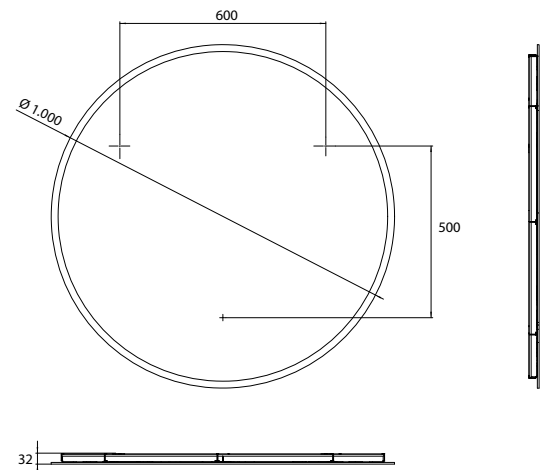

LED-Lichtspiegel pure +, Ø 1.000 mm, mit Spiegelheizung
mit umlaufender Mattierung der Spiegelfläche und Raumsteuerung
LED-illuminated mirror pure +, Ø 1.000 mm, with heating area with surrounding matting of the mirror surface and room control

spiegel
mirror

4411 210 10

998,60 €

2