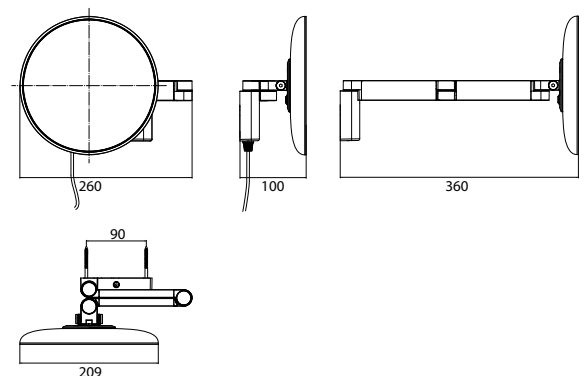

emco kosmetikspiegel evo

emco cosmetic mirror evo

PG

LED Rasier- und Kosmetikspiegel, rund, Wandmodell, Doppelgelenkarm mit Wandanschluss

2 Lichttaster, Helligkeit und Lichtfarbe - kalt/warm (2.700 - 6.500 K) - stufenlos dimmbar.

LED Shaving- and cosmetic mirror, round, wall mounted, two swivel arms

2 switches, brightness and luminous colour cold/warm (2.700 - 6.500 K) continuously dimmable.

chrom, Vergr.: 5-fach
chrome, 5 magn. glass

1095 060 30

556,20 € 2

chrom, Vergr.: 3-fach
chrome, 3 magn. glass

1095 060 31

556,20 € 2

schwarz, Vergr.: 5-fach
black, 5 magn. glass

1095 133 30

640,90 € 2

schwarz, Vergr.: 3-fach
black, 3 magn. glass

1095 133 31

640,90 € 2

LED Rasier- und Kosmetikspiegel, rund, Wandmodell, Doppelgelenkarm mit Spiralkabel und Stecker

2 Lichttaster, Helligkeit und Lichtfarbe - kalt/warm (2.700 - 6.500 K) - stufenlos dimmbar.

LED Shaving- and cosmetic mirror, round, wall mounted, two swivel arms with helix cable and switch

2 switches, brightness and luminous colour cold/warm (2.700 - 6.500 K) continuously dimmable.

chrom, Vergr.: 5-fach
chrome, 5 magn. glass

1095 060 40

595,50 € 2

chrom, Vergr.: 3-fach
chrome, 3 magn. glass

1095 060 41

595,50 € 2

schwarz, Vergr.: 5-fach
black, 5 magn. glass

1095 133 40

688,50 € 2

schwarz, Vergr.: 3-fach
black, 3 magn. glass

1095 133 41

688,50 € 2