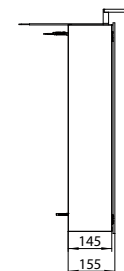

LED-Lichtspiegelschrank mee, 800 mm, IP 44, 4.000 K
Aufputzmodell, 2 einstellbare Ablagen, 2 Türen, 1 Steckdose, 1 Lichtschalter, Höhe: 746 mm, 500 mm LED-Leuchte
Illuminated mirror cabinet mee (LED), 800 mm, IP 44, 4.000 K
wall-mounted model, 2 adjustable shelves, 2 doors, 1 socket, 1 switch, height: 746 mm, 500 mm LED-Light

aluminium
aluminium

9498 050 51

859,00 € 2

LED-Lichtspiegelschrank mee, 1.000 mm, IP 44, 4.000 K
Aufputzmodell, 2 einstellbare Ablagen, 2 Türen, 1 Steckdose, 1 Lichtschalter, Höhe: 746 mm, 600 mm LED-Leuchte
Illuminated mirror cabinet mee (LED), 1.000 mm, IP 44, 4.000 K
wall-mounted model, 2 adjustable shelves, 2 doors, 1 socket, 1 switch, height: 746 mm, 600 mm LED-Light

aluminium
aluminium

9498 050 52

937,80 € 2