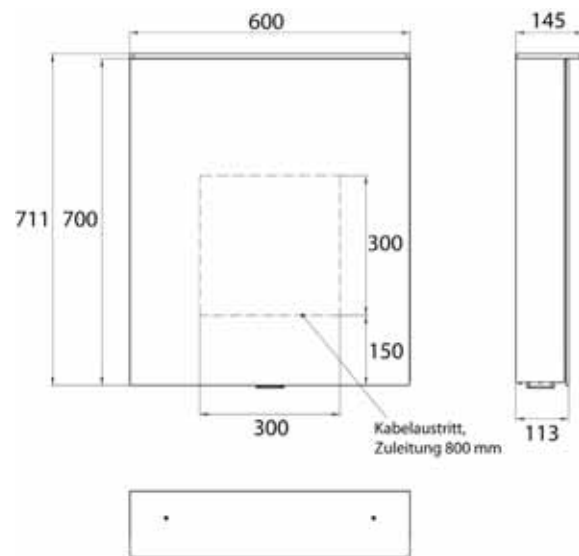

Lichtspiegelschrank Flat 2 Design (LED), 600 mm, IP 20, 15 W, 2.700-6.500 K
Aufputzmodell, 4 stufenlos einstellbare Ablagen, 2 Türen, 2 Steckdosen, Höhe: 711 mm, mit Lichtsegel (Waschtischbeleuchtung, Oberlicht separat abschaltbar)
Illuminated mirror cabinet Flat 2 Design (LED), 600 mm, IP 20, 15 W, 2.700-6.500 K
wall-mounted model, 4 continuously adjustable shelves, 2 doors, 2 sockets, height: 711 mm, with light sail (washbasin lighting, light sail can be switched off separately)

aluminium 9797 064 02 1.281,80 € 2
aluminium