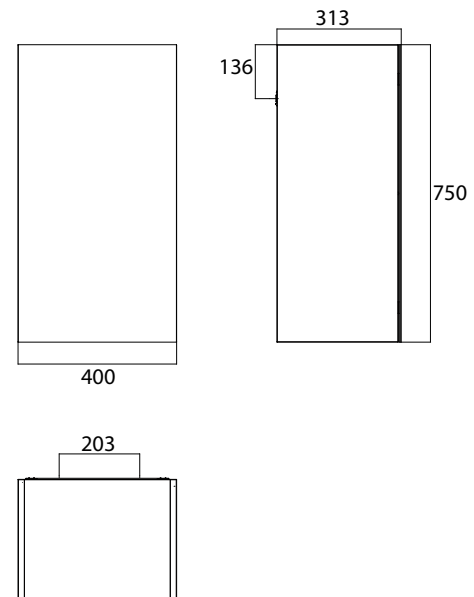

Halb-Hochschrank, 750 mm, mit Glastür
Korpus aus 16 mm MDF-Lackplatten, hochglanz bzw. matt schwarz oder weiß. Glastür (Verbundglas) mit Tip-on Beschlag. 2 Glasablagen. 1 LED-Innenraumleuchte mit Türkontaktschalter. Schrankaufhänger mit Aushängesicherung.

Semi-tall cabinet, 750 mm, with glass door
Body made of 16 mm MDF lacquer boards, high-gloss or matt black or white. Glass door (laminated glass) with tip-on fitting. 2 glass shelves. 1 LED interior luminaire with door contact switch. Cabinet hanger with safety catch.

weiss hochglanz/op- tiwhite	9579 504 04	1.520,40 €	2
white high gloss/op- tiwhite			
schwarz hochglanz/ schwarz	9579 509 04	1.520,40 €	2
black high gloss/black