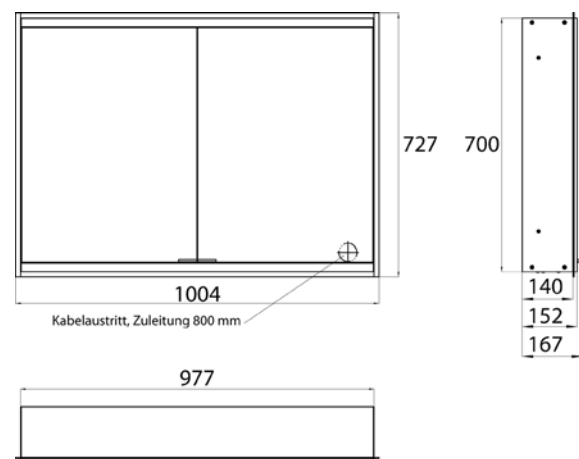

emco prime 2

PG

Lichtspiegelschrank prime 2, 1.000 mm, 2 Türen, **Aufputzmodell**, IP20
Seitenwand verspiegelt, mit verspiegelter- oder weißer Glasrückwand, 2 stufenlos einstellbare Ablagen, 2 Türen, 2 Steckdosen, stufenlose Lichtsteuerung (an/aus, Helligkeit und Lichtfarbe) über drei in die Glasrückwand integrierte Touchsensoren, Höhe: 700 mm, LED-Beleuchtung

Illuminated mirror cabinet prime 2, 1.000 mm, 2 doors, **wall-mounted version**, IP 20

with mirrored or white glass back panel, mirrored side panels, 2 continuously adjustable crystal glass shelves, 2 doors, 2 sockets, continuous light control (on/off, brightness and light color) via three touch sensors which are integrated into the glass rear wall, height: 700 mm, LED-lights

aluminium/spiegel	9497 062 45	2.227,50 €	2
aluminium/mirror			
aluminium/weiss	9497 063 45	2.227,50 €	2
aluminium/white			
schwarz/spiegel	9497 135 45	2.561,60 €	2
black/mirror			

Lichtspiegelschrank prime 2, 1.000 mm, 2 Türen, **Unterputzmodell**, IP20
mit verspiegelter- oder weißer Glasrückwand, 2 stufenlos einstellbare Ablagen, 2 Türen, 2 Steckdosen, stufenlose Lichtsteuerung (an/aus, Helligkeit und Lichtfarbe) über drei in die Glasrückwand integrierte Touchsensoren, Höhe: 730 mm, LED-Beleuchtung

Unterputz-Lichtspiegelschrank, immer mit Einbaurahmen bestellen

Illuminated mirror cabinet prime 2, 1.000 mm, 2 doors, **built-in version**, IP 20
with mirrored or white glass back panel, 2 continuously adjustable crystal glass shelves, 2 doors, 2 sockets, continuous light control (on/off, brightness and light color) via three touch sensors which are integrated into the glass rear wall, height: 730 mm, LED-lights
Built-in illuminated mirror cabinet, please order with built-in frame.