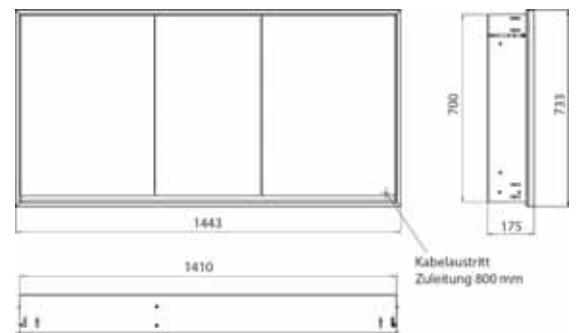

Lichtspiegelschrank loft, 1.400 mm, 3 Türen, **Aufputzmodell** mit verspiegelten Seitenwänden, IP 20.
Umlaufende LED-Beleuchtung, mit verspiegelter- oder weißer Glasrückwand, 4 stufenlos einstellbare Ablagen, 3 Türen, 2 Steckdosen, Lichtsteuerung über 3 kapazitive von außen bedienbare Touch-Bedienfelder (An/Aus, Helligkeit und Lichtfarbe - kalt/warm - stufenlos einstellbar), Kabeldurchlass nach außen bei geschlossenen Spiegeltüren. Höhe: 733 mm

Illuminated mirror cabinet loft, 1.400 mm, 3 doors, **wall-mounted model** with mirrored side panels, IP 20.
Surrounding LED lights, with mirrored or white glass back panel, 4 continuously adjustable shelves, 3 doors, 2 sockets, light control via 3 capacitive touch control panels which can be operated from the outside (on/off, brightness and light colour - cold/warm - continuously adjustable), external cable routing for closed mirror doors Height: 733 mm.

aluminium/spiegel	9798 051 24	3.218,30 €	2
aluminium/mirror			
aluminium/weiss	9798 061 24	3.218,30 €	2
aluminium/white			
schwarz/spiegel	9798 133 24	3.701,10 €	2
black/mirror			

Lichtspiegelschrank loft, 1.400 mm, 3 Türen, **Unterputzmodell**, IP 20.
Umlaufende LED-Beleuchtung, mit verspiegelter- oder weißer Glasrückwand, 4 stufenlos einstellbare Ablagen, 3 Türen, 2 Steckdosen, Lichtsteuerung über 3 kapazitive von außen bedienbare Touch-Bedienfelder (An/Aus, Helligkeit und Lichtfarbe - kalt/warm - stufenlos einstellbar), Kabeldurchlass nach außen bei geschlossenen Spiegeltüren. Höhe: 733 mm