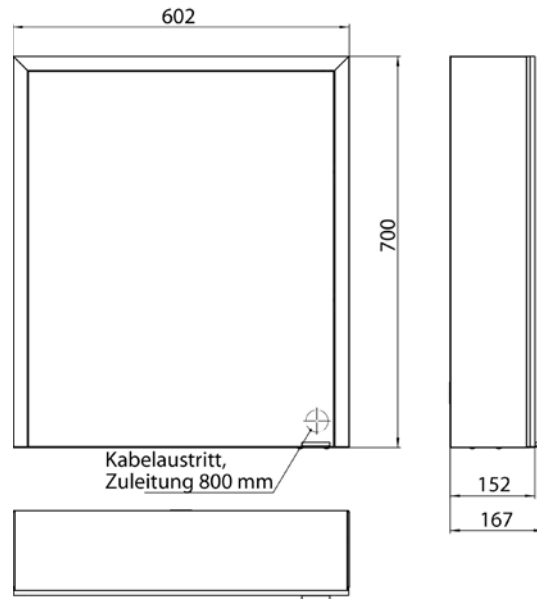

Lichtspiegelschrank prime 3, 600 mm, 1 Tür, **Aufputzmodell**, IP20
Seitenwand verspiegelt, mit verspiegelter- oder weißer Glasrückwand, 2 stufenlos einstellbare Ablagen, 1 Tür (Türanschlag links), 1 Steckdose, stufenlose Lichtsteuerung (an/aus, Helligkeit und Lichtfarbe) über drei in die Glasrückwand integrierte Touchsensoren, Höhe: 700 mm, LED-Beleuchtung

Illuminated mirror cabinet prime 3, 600 mm, 1 door, **wall-mounted version**, IP 20 with mirrored or white glass back panel, mirrored side panels, 2 continuously adjustable crystal glass shelves, 1 door (door hinge left), 1 socket, continuous light control (on/off, brightness and light color) via three touch sensors which are integrated into the glass rear wall, height: 700 mm, LED-lights

aluminium/spiegel	9497 072 00	1.854,90 €	2
aluminium/mirror			
aluminium/weiss	9497 073 00	1.854,90 €	2
aluminium/white			
schwarz/spiegel	9497 143 00	2.149,10 €	2
black/mirror