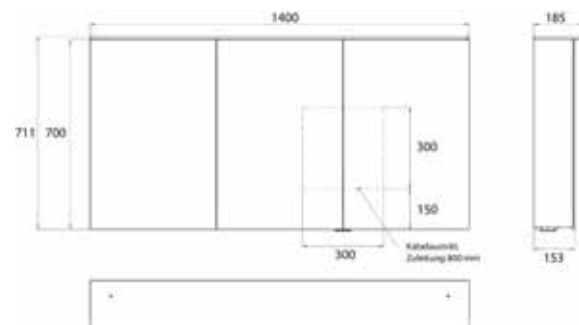

emco pure 2 Design

PG

Lichtspiegelschrank Pure 2 Design (LED), 1200 mm, IP 20, 28 W, 2.700-6.500 K
Aufputzmodell, 4 stufenlos einstellbare Ablagen, 2 Türen, 2 Steckdosen, Höhe: 711 mm, mit Lichtsegel (Waschtischbeleuchtung, Oberlicht separat abschaltbar)

Illuminated mirror cabinet Pure 2 Design (LED), 1200 mm, IP 20, 28 W, 2.700-6.500 K

wall-mounted model, 4 continuously adjustable shelves, 2 doors, 2 sockets, height: 711 mm, with light sail (washbasin lighting, light sail can be switched off separately)

aluminium
aluminium

9797 054 05

2.046,70 €

2

Lichtspiegelschrank Pure 2 Design (LED), 1400 mm, IP 20, 32 W, 2.700-6.500 K
Aufputzmodell, 6 stufenlos einstellbare Ablagen, 3 Türen, 2 Steckdosen, Höhe: 711 mm, mit Lichtsegel (Waschtischbeleuchtung, Oberlicht separat abschaltbar)

Illuminated mirror cabinet Pure 2 Design (LED), 1400 mm, IP 20, 32 W, 2.700-6.500 K

wall-mounted model, 6 continuously adjustable shelves, 3 doors, 2 sockets, height: 711 mm, with light sail (washbasin lighting, light sail can be switched off separately)

aluminium
aluminium

9797 054 06

2.463,40 €

2