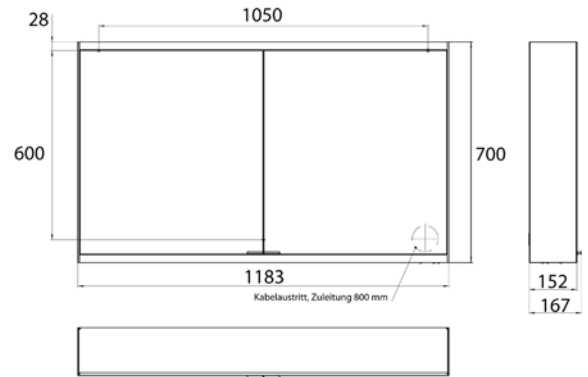

Lichtspiegelschrank prime 2, 1.200 mm, 2 Türen, **Unterputzmodell**, IP20
mit verspiegelter- oder weißer Glasrückwand, 2 stufenlos einstellbare Ablagen, 2 Türen, 2 Steckdosen, stufenlose Lichtsteuerung (an/aus, Helligkeit und Lichtfarbe) über drei in die Glasrückwand integrierte Touchsensoren, Höhe: 730 mm, LED-Beleuchtung

Unterputz-Lichtspiegelschrank, immer mit Einbaurahmen bestellen

Illuminated mirror cabinet prime 2, 1.200 mm, 2 doors, **built-in version**, IP 20
with mirrored or white glass back panel, 2 continuously adjustable crystal glass shelves, 2 doors, 2 sockets, continuous light control (on/off, brightness and light color) via three touch sensors which are integrated into the glass rear wall, height: 730 mm, LED-lights
Built-in illuminated mirror cabinet, please order with built-in frame.

aluminium/spiegel	9497 062 56	2.443,40 €	2
aluminium/mirror			
aluminium/weiss	9497 063 56	2.443,40 €	2
aluminium/white			
schwarz/spiegel	9497 135 56	2.809,90 €	2
black/mirror			
Einbaurahmen	9497 000 17	299,30 €	2
Built-in frame