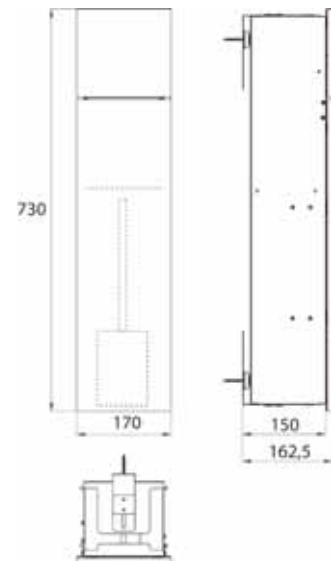

WC-Modul - Unterputzmodell
mit Fächern für Reserverolle oder
Feuchtpapierbox, WC-Papier und
integrierter Toilettenbürstengarnitur.
Türanschlag links.
Kein Einbaurahmen erforderlich.
Module for WC - build in model
with boxes for WC-paper and spare
paper or moist-tissue box and integrated
toilet brush set, left-hinged door
No additional build-in frame required

alpin-weiß (hochglanz)	9755 274 00	746,00 €	2
alpin-weiß (high gloss)			
schwarz (hochglanz)	9755 275 00	746,00 €	2
black (high gloss)			
alpin-weiß (matt)	9755 284 00	746,00 €	2
alpin-white (matt)			
schwarz-matt	9755 285 00	746,00 €	2
matt black