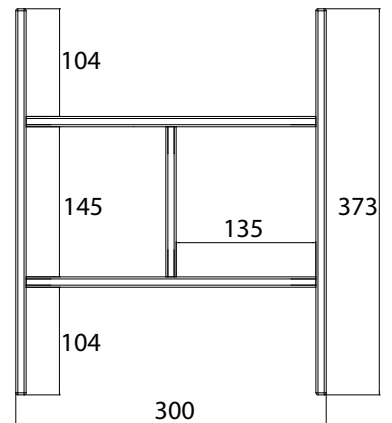

emco waschtische **evo 1.200 mm** emco vanity units **evo 1.200 mm**

PG

Ordnungssystem für Waschtisch-
Unterschränke 9583 274 20/21/22 und
9583 275 20/21/22, 300 x 106 x 373 mm
(BxHxT)

Drawer insert for vanity units 9583 274
20/21/22 und 9583 275 20/21/22, 300 x
106 x 373 mm (WxHxD)

nussbaum
walnut

9583 510 20

102,30 € 2

2-Loch Waschtischarmatur mit Dreh-/
Kipphebel (Mengen- und Temperaturein-
stellung) passend zu Waschtischen 9577
114 22/32/82.

2-hole washstand fitting with pivoting/
rocker lever (flow and temperature ad-
justment) suitable for washstand 9577
114 22/32/82.

chrom
chrome

9583 001 00

559,90 € 2