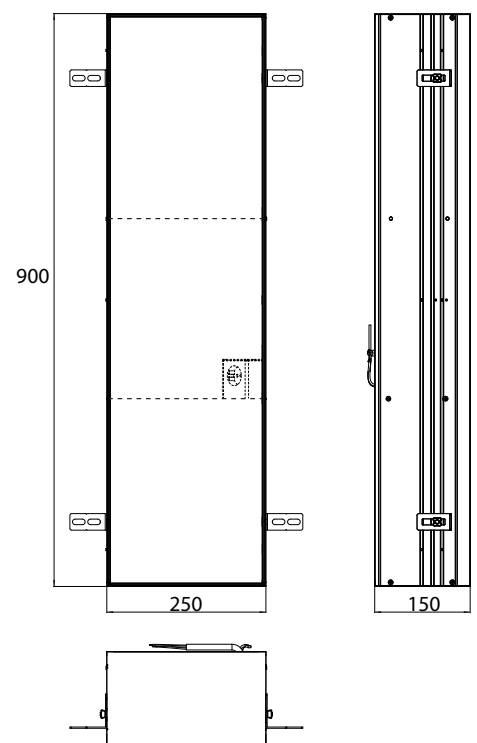

Schrankmodul - Unterputzmodell, Tür befliestbar (Fliese + Kleber, max.: 12 mm)
mit einer Glasablage, einer Metallablage,
Steckdose, Türkontaktschalter und LED-
Beleuchtung. Türanschlag links-/rechts
wechselbar.
Kein Einbaurahmen erforderlich.
Cabinet module build-in model, door
tileable (tiles + adhesive, max.: 12mm)
with glass shelf, metal shelf, socket,
door-contact-switth and LED light unit.
Variable left/right door hinge
No additional build-in frame required

aluminium
aluminium

9756 110 08

1.327,20 € 2