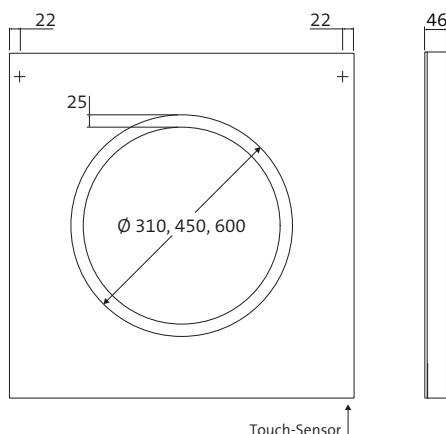

emco lichtspiegel MI 240 | MI 240+

emco illuminated mirror MI 240 | MI 240+

LED-Lichtspiegel MI 240 mit einem oder zwei runden Lichtauschnitten und verdecktem Sensorschalter unten rechts.

Matt eloxierte, seitliche Aluminiumblende. Stufenlose Lichtsteuerung über einen verdeckten Sensorschalter mit den Funktionen: Ein- und Ausschalten, Helligkeit stufenlos und Lichtfarbe (2.700 bis 6.500 K) in drei Stufen einstellbar. Memoryfunktion.

LED illuminated mirror MI 240 with one or two round, light cut-outs and concealed sensor switch bottom right.

Matt anodised aluminium side panel. Stepless light control via a concealed sensor switch with the functions: switching on and off, brightness infinitely variable and light colour (2,700 to 6,500 K) adjustable in three steps. Memory function.

LED-Lichtspiegel MI 240+ mit einem oder zwei runden Lichtauschnitten und Touch-Bedienfeld.

Matt eloxierte, seitliche Aluminiumblende. Indirekte Waschplatzbeleuchtung unten. Stufenlose Lichtsteuerung über drei Touchsensoren in der Spiegelfläche mit den Funktionen: Ein- und Ausschalten, Helligkeit und Lichtfarbe (2.700 bis 6.500 K) in drei Stufen oder stufenlos einstellbar. Memoryfunktion (die letzte Lichteinstellung wird gespeichert).

LED illuminated mirror MI 240+ with one or two round light cut-outs and touch control panel.

Matt anodised aluminium side panel. Surrounding, concealed and Indirect washbasin lighting. Stepless light control via three touch sensors in the mirror surface with the functions: switching on and off, brightness and light colour (2,700 to 6,500 K) adjustable in three steps or continuously. Memory function (the last light setting is stored and recalled).

MASSANFERTIGUNGEN