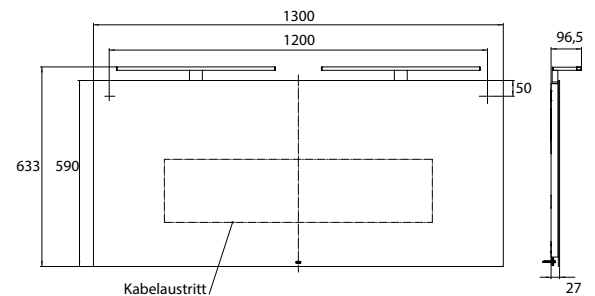

LED-Lichtspiegel mee, 1600 x 590 mm
ca. 4.000 K, mit Sensor-Schalter
(Ein/Aus), IP 44
LED-illuminated mirror mee,
1600 x 590 mm
ca. 4.000 K, with sensor switch (on/ off),
IP 44

spiegel 4496 000 12 798,00 € 2
mirror