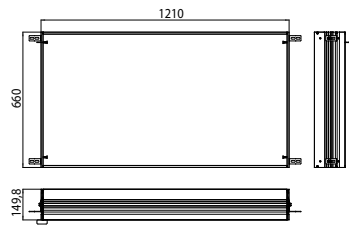

emco prestige 2

PG

Einbaurahmen für Lichtspiegelschrank
prestige 2, 1.215 mm
Built-in frame for illuminated mirror
cabinet prestige 2, 1.215 mm

Einbaurahmen
Built-in frame

9897 000 22

306,90 € 2