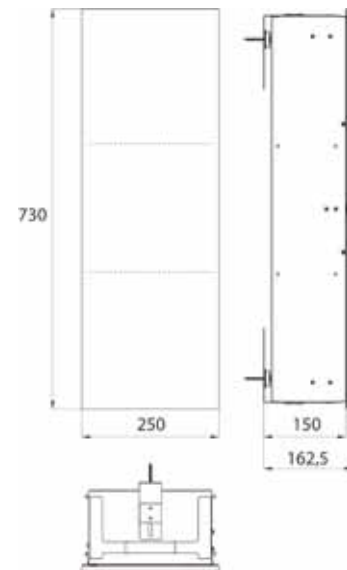

Schrankmodul - Unterputzmodell
mit 2 Glasablagen, Türanschlag links.
Kein Einbaurahmen erforderlich.
Cabinet module - build in model
with two glass shelves, left hinged door.
No additional build-in frame required

alpin-weiß (hochglanz)	9755 274 06	745,00 €	2
alpin-weiß (high gloss)			
schwarz (hochglanz)	9755 275 06	745,00 €	2
black (high gloss)			
alpin-weiß (matt)	9755 284 06	745,00 €	2
alpin-white (matt)			
schwarz-matt	9755 285 06	745,00 €	2
matt black