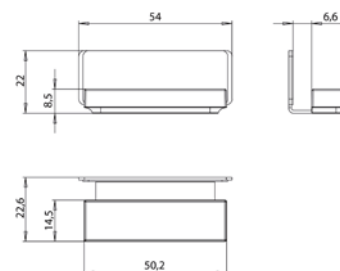

Einzelgriff, ohne Logo
Single grip, without logo

chrom
chrome
schwarz
black

9497 001 90

14,00 €

S

9497 133 90

17,00 €

S