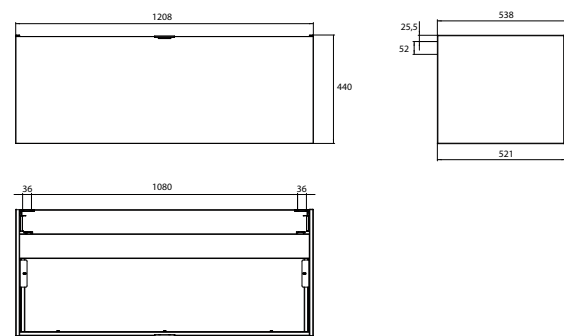

emco waschtische evo 1.200 mm

emco vanity units evo 1.200 mm

PG

Waschtisch (Mineralguss), 1.200 mm passend zu Waschtischunterschrank 9583 274 21 und 9583 275 21. Ohne Überlauf. Geberit Clou-geeignet: nur in Verbindung mit 1-Loch Waschtischarmatur mit Zugstange, Geberit Clou (261.535.00.1) und Raumsparsyphon (z.B. Viega 704292). Washbasin (mineral composite), 1.200 mm matches to Vanity units 9583 274 21 and 9583 275 21. No overflow. Suitable for use with the Geberit Clou system but only in conjunction with one-hole washstand fitting with lever actuation, Geberit Clou system (261.535.00.1) and a space-saving odour trap (e.g. Viega 704292).

ohne Hahnloch without tap hole	9577 114 20	913,80 €	2
mit 1 Hahnloch with 1 tap hole	9577 114 21	913,80 €	2
mit 2 Hahnlöchern with 2 tap holes	9577 114 22	913,80 €	2
mit 3 Hahnlöchern with 3 tap holes	9577 114 23	913,80 €	2

Waschtisch-Unterschrank, 1.200 mm. Korpus aus Lackfronten, Hochglanz, passend zu den Waschtischen 9577 114 20/21/22/23. Auszug mit Glasfront (ESG) und Griff in chrom. Ordnungssystem optional erhältlich. Vanity unit, 1,200 mm. Body in lacquer fronts, high gloss, matching washbasins 9577 114 20/21/22/23. Pull-out with glass front (ESG) and handle in chrome. Drawer insert available separately.

optiwhite	9583 274 21	1.383,50 €	2
optiwhite			
schwarz	9583 275 21	1.383,50 €	2
black