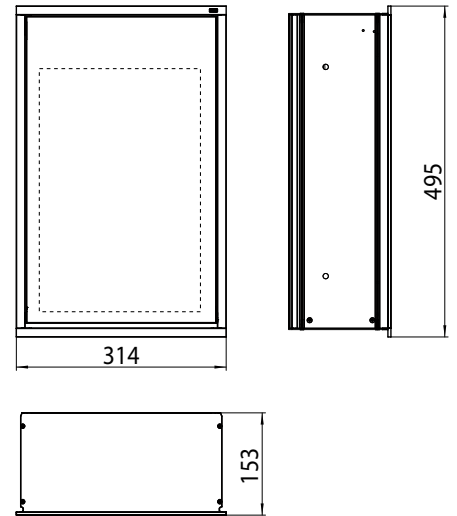

Abfallsammler Modul - Unterputzmodell
Unterputzmodule bitte immer mit Einbaurahmen bestellen
Refuse bin module - built-in-version
Please order built-in modules with an installation frame

aluminium/optiwhite	9732 274 30	1.010,00 €	2
aluminium/optiwhite			
aluminium/schwarz	9732 275 30	1.010,00 €	2
aluminium/black			
chrom/optiwhite	9732 278 30	1.163,90 €	2
chrome/optiwhite			
chrom/schwarz	9732 279 30	1.163,90 €	2
chrome/black			
Einbaurahmen	9732 000 31	131,40 €	2
Built-in frame