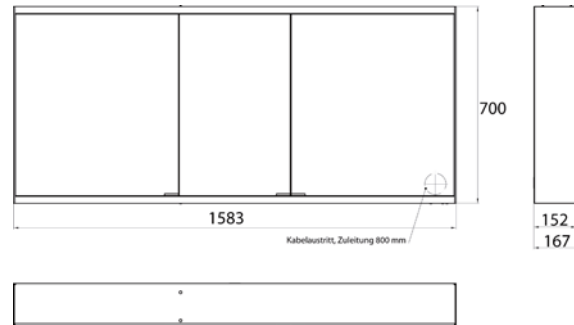

emco prime 2

PG

Lichtspiegelschrank prime 2, 1.600 mm, 3 Türen, **Aufputzmodell**, IP20
Seitenwand verspiegelt, mit verspiegelter- oder weißer Glasrückwand, 4 stufenlos einstellbare Ablagen, 3 Türen, 2 Steckdosen, stufenlose Lichtsteuerung (an/aus, Helligkeit und Lichtfarbe) über drei in die Glasrückwand integrierte Touchsensoren, Höhe: 700 mm, LED-Beleuchtung

Illuminated mirror cabinet prime 2, 1.600 mm, 3 doors, **wall-mounted version**, IP 20

with mirrored or white glass back panel, mirrored side panels, 4 continuously adjustable crystal glass shelves, 3 doors, 2 sockets, continuous light control (on/off, brightness and light color) via three touch sensors which are integrated into the glass rear wall, height: 700 mm, LED-lights

aluminium/spiegel	9497 062 48	3.175,00 €	2
aluminium/mirror			
aluminium/weiss	9497 063 48	3.175,00 €	2
aluminium/white			
schwarz/spiegel	9497 135 48	3.651,10 €	2
black/mirror			

Lichtspiegelschrank prime 2, 1.600 mm, 3 Türen, **Unterputzmodell**, IP20
mit verspiegelter- oder weißer Glasrückwand, 4 stufenlos einstellbare Ablagen, 3 Türen, 2 Steckdosen, stufenlose Lichtsteuerung (an/aus, Helligkeit und Lichtfarbe) über drei in die Glasrückwand integrierte Touchsensoren, Höhe: 730 mm, LED-Beleuchtung

Unterputz-Lichtspiegelschrank, immer mit Einbaurahmen bestellen

Illuminated mirror cabinet prime 2, 1.600 mm, 3 doors, **built-in version**, IP 20
with mirrored or white glass back panel, 4 continuously adjustable crystal glass shelves, 3 doors, 2 sockets, continuous light control (on/off, brightness and light color) via three touch sensors which are integrated into the glass rear wall, height: 730 mm, LED-lights
Built-in illuminated mirror cabinet, please order with built-in frame.

aluminium/spiegel	9497 062 58	3.161,20 €	2
aluminium/mirror			
aluminium/weiss	9497 063 58	3.161,20 €	2
aluminium/white			
schwarz/spiegel	9497 135 58	3.635,40 €	2
black/mirror			
Einbaurahmen	9497 000 15	315,20 €	2
Built-in frame