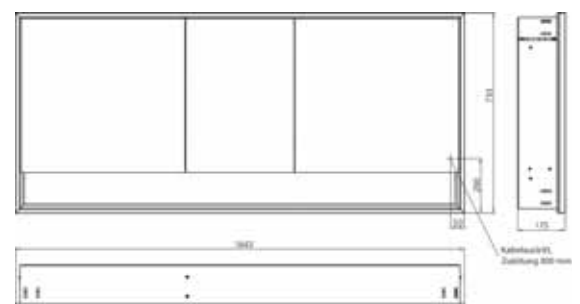

emco loft mit Unterfach

emco loft with lower compartment

PG

Lichtspiegelschrank loft mit Unterfach, 1.600 mm, 3 Türen, **Aufputzmodell** mit verspiegelten Seitenwänden, IP 20. Umlaufende LED-Beleuchtung, mit verspiegelter- oder weißer Glasrückwand, 4 stufenlos einstellbare Ablagen, 3 Türen, 2 Steckdosen, Lichtsteuerung über 3 kapazitive von außen bedienbare Touch-Bedienfelder (An/Aus, Helligkeit und Lichtfarbe - kalt/warm - stufenlos einstellbar), Kabeldurchlass nach außen bei geschlossenen Spiegeltüren. Offenes Unterfach (Höhe: 122 mm) über die komplette Breite mit verspiegelter Rückwand. Höhe: 733 mm

Illuminated mirror cabinet loft with an accessible compartment, 1.600 mm, 3 doors, **wall-mounted model** with mirrored side panels, IP 20. Surrounding LED lights, with mirrored or white glass back panel, 4 continuously adjustable shelves, 3 doors, 2 sockets, light control via 3 capacitive touch control panels which can be operated from the outside (on/off, brightness and light colour - cold/warm - continuously adjustable), external cable routing for closed mirror doors. Accessible compartment (height: 122 mm) on the bottom with mirrored rear wall. Height: 733 mm.

aluminium/spiegel	9798 052 22	3.488,60 €	2
aluminium/mirror			
aluminium/weiss	9798 062 22	3.488,60 €	2
aluminium/white			
schwarz/spiegel	9798 135 22	4.011,90 €	2
black/mirror