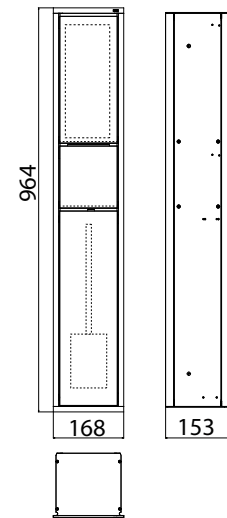

Gäste-WC-Modul - Unterputzmodell
Müllbeutelhalter, Papierhalter, Toiletten-
büstengarnitur, Türanschlag links/rechts
wechselbar
Unterputzmodule bitte immer mit
Einbaurahmen bestellen
Module for Guest-WC - build in version
Waste box, paper holder, toilet brush set,
door hinge left/right changeable
Please order built-in modules with an
installation frame

aluminium/optiwhite	9760 274 70	1.211,90 €	2
aluminium/optiwhite			
aluminium/schwarz	9760 275 70	1.211,90 €	2
aluminium/black			
chrom/optiwhite	9760 278 70	1.333,70 €	2
chrome/optiwhite			
chrom/schwarz	9760 279 70	1.333,70 €	2
chrome/black			
Einbaurahmen	9760 000 61	157,90 €	2
Built-in frame