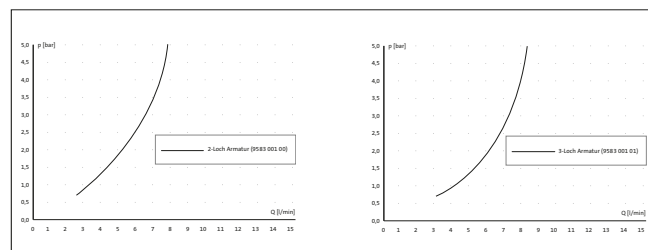

Other

- All products supplied with suitable fixings and complete installation and operating instructions.