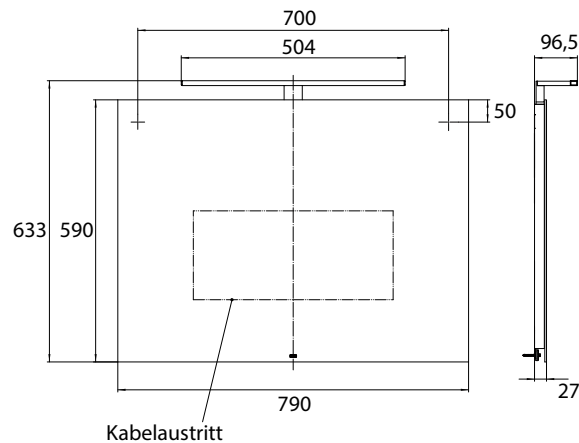

LED-Lichtspiegel mee, 790 x 590 mm
ca. 4.000 K, mit Sensor-Schalter
(Ein/Aus), IP 44
LED-illuminated mirror mee,
790 x 590 mm
ca. 4.000 K, with sensor switch (on/ off),
IP 44

spiegel 4496 000 08 482,60 € 2
mirror

LED-Lichtspiegel mee, 1000 x 590 mm
ca. 4.000 K, mit Sensor-Schalter
(Ein/Aus), IP 44
LED-illuminated mirror mee,
1000 x 590 mm
ca. 4.000 K, with sensor switch (on/ off),
IP 44

spiegel 4496 000 09 540,60 € 2
mirror