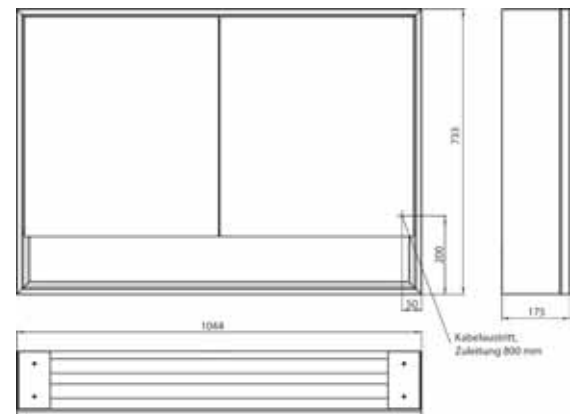

Lichtspiegelschrank loft mit Unterfach, 1.000 mm, 2 Türen, **Unterputzmodell**, IP 20. Umlaufende LED-Beleuchtung, mit verspiegelter- oder weißer Glasrückwand, 2 stufenlos einstellbare Ablagen, 2 Türen, 2 Steckdosen, Lichtsteuerung über 3 kapazitive von außen bedienbare Touch-Bedienfelder (An/Aus, Helligkeit und Lichtfarbe - kalt/warm - stufenlos einstellbar), Kabeldurchlass nach außen bei geschlossenen Spiegeltüren. Offenes Unterfach (Höhe: 122 mm) über die komplette Breite mit verspiegelter Rückwand. Höhe: 733 mm

Unterputz-Lichtspiegelschrank, immer mit Einbaurahmen bestellen
Illuminated mirror cabinet loft with an accessible compartment, 1.000 mm, 2 doors, **built-in version**, IP 20. Surrounding LED lights, with mirrored or white glass back panel, 2 continuously adjustable shelves, 2 doors, 2 sockets, light control via 3 capacitive touch control panels which can be operated from the outside (on/off, brightness and light colour - cold/warm - continuously adjustable), external cable routing for closed mirror doors. Accessible compartment (height: 122 mm) on the bottom with mirrored rear wall. Height: 733 mm. Built-in illuminated mirror cabinet, please order with built-in frame.

aluminium/spiegel	9798 052 13	2.481,90 €	2
aluminium/mirror			
aluminium/weiss	9798 062 13	2.481,90 €	2
aluminium/white			
schwarz/spiegel	9798 135 13	2.854,20 €	2
black/mirror			
Einbaurahmen	9798 000 03	291,40 €	2
Built-in frame