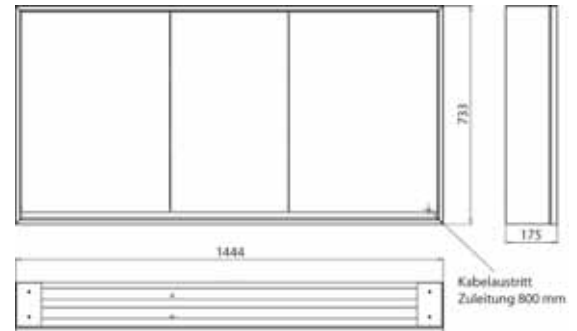

Lichtspiegelschrank loft, 1.400 mm, 3 Türen, **Unterputzmodell**, IP 20.
Umlaufende LED-Beleuchtung, mit verspiegelter- oder weißer Glasrückwand, 4 stufenlos einstellbare Ablagen, 3 Türen, 2 Steckdosen, Lichtsteuerung über 3 kapazitive von außen bedienbare Touch-Bedienfelder (An/Aus, Helligkeit und Lichtfarbe - kalt/warm - stufenlos einstellbar), Kabeldurchlass nach außen bei geschlossenen Spiegeltüren. Höhe: 733 mm

Unterputz-Lichtspiegelschrank, immer mit Einbaurahmen bestellen
Illuminated mirror cabinet loft, 1.400 mm, 3 doors, **built-in version**, IP 20.
Surrounding LED lights, with mirrored or white glass back panel, 4 continuously adjustable shelves, 3 doors, 2 sockets, light control via 3 capacitive touch control panels which can be operated from the outside (on/off, brightness and light colour - cold/warm - continuously adjustable), external cable routing for closed mirror doors Height: 733 mm.
Built-in illuminated mirror cabinet, please order with built-in frame.

aluminium/spiegel	9798 051 25	3.181,60 €	2
aluminium/mirror			
aluminium/weiss	9798 061 25	3.181,60 €	2
aluminium/white			
schwarz/spiegel	9798 133 25	3.658,80 €	2
black/mirror			
Einbaurahmen	9798 000 07	309,00 €	2
Built-in frame