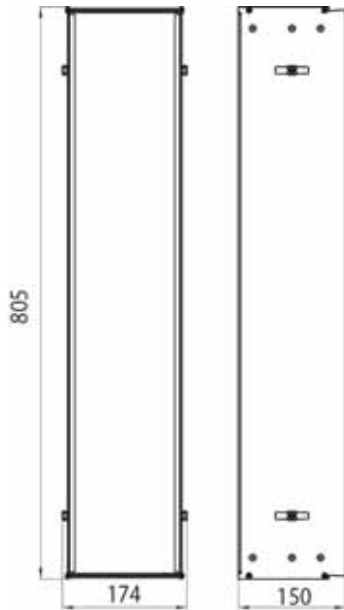

emco asis 2.0

PG

Einbaurahmen
für Asis Module mit 809 mm
Unterputzmodule bitte immer mit Ein-
baurahmen bestellen
Built-in frame
for Asis module 809 mm
Please order built-in modules with an
installation frame

Einbaurahmen
Built-in frame

9750 000 51

145,50 € 2