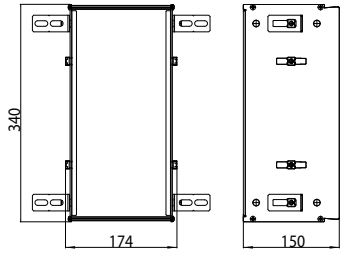

emco asis 2.0

PG

Einbaurahmen
für Asis Module mit 344 mm
Unterputzmodule bitte immer mit Ein-
baurahmen bestellen
Built-in frame
for Asis module 344 mm
Please order built-in modules with an
installation frame

Einbaurahmen
Built-in frame

9725 000 21

110,60 € 2