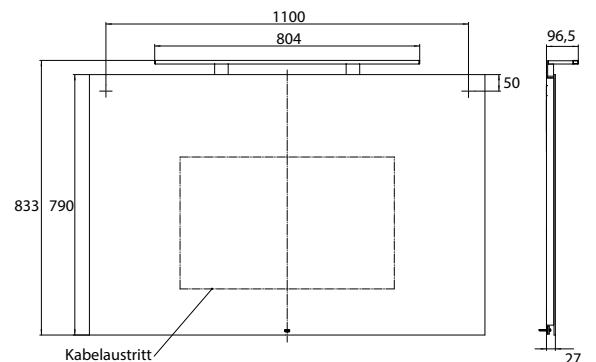

LED-Lichtspiegel mee, 1300 x 790 mm
ca. 4.000 K, mit Sensor-Schalter (Ein/
Aus), IP 44
LED-illuminated mirror mee,
1300 x 790 mm
ca. 4.000 K, with sensor switch (on/ off),
IP 44

spiegel 4496 000 06 727,20 € 2
mirror