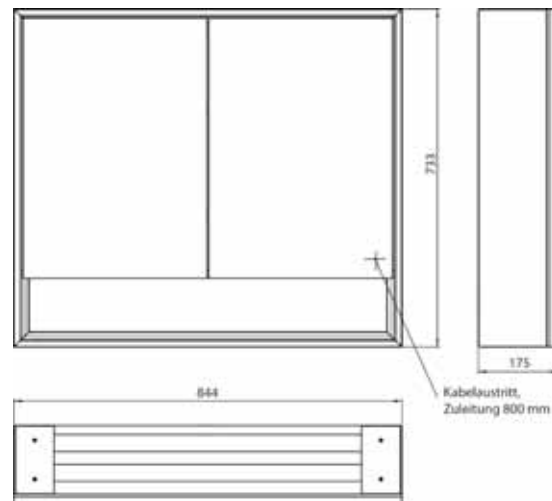

emco loft mit Unterfach

emco loft with lower compartment

PG

Lichtspiegelschrank loft mit Unterfach, 800 mm, 2 Türen, **Aufputzmodell** mit verspiegelten Seitenwänden, IP 20. Umlaufende LED-Beleuchtung, mit verspiegelter- oder weißer Glasrückwand, 2 stufenlos einstellbare Ablagen, 2 Türen, 1 Steckdose, Lichtsteuerung über 3 kapazitive von außen bedienbare Touch-Bedienfelder (An/Aus, Helligkeit und Lichtfarbe - kalt/warm - stufenlos einstellbar), Kabeldurchlass nach außen bei geschlossenen Spiegeltüren. Offenes Unterfach (Höhe: 122 mm) über die komplette Breite mit verspiegelter Rückwand. Höhe: 733 mm

Illuminated mirror cabinet loft with an accessible compartment, 800 mm, 2 doors, **wall-mounted model** with mirrored side panels, IP 20.

Surrounding LED lights, with mirrored or white glass back panel, 2 continuously adjustable shelves, 2 doors, 1 socket, light control via 3 capacitive touch control panels which can be operated from the outside (on/off, brightness and light colour - cold/warm - continuously adjustable), external cable routing for closed mirror doors. Accessible compartment (height: 122 mm) on the bottom with mirrored rear wall. Height: 733 mm.

aluminium/spiegel	9798 052 06	2.364,70 €	2
aluminium/mirror			
aluminium/weiss	9798 062 06	2.364,70 €	2
aluminium/white			
schwarz/spiegel	9798 135 06	2.719,40 €	2
black/mirror