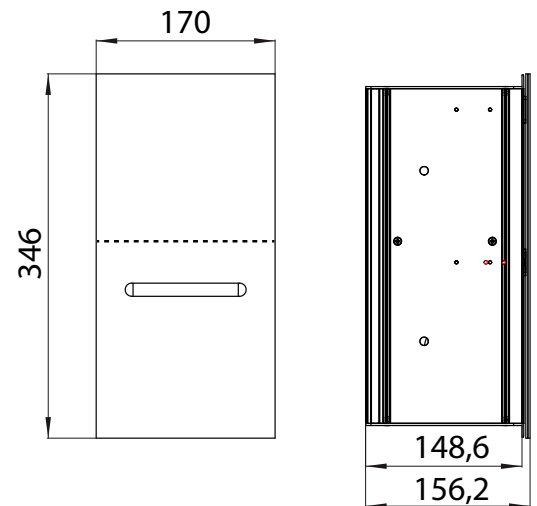

WC-Papier-Modul - Unterputzmodell
1 Tür, Türanschlag rechts
Unterputzmodule bitte immer mit Einbaurahmen bestellen
Module for toilet paper - built-in-model
1 door, door hinge right
Please order built-in modules with an installation frame

optiwhite	9724 274 21	718,20 €	2
optiwhite			
schwarz	9724 275 21	718,20 €	2
black			
Einbaurahmen	9725 000 21	110,60 €	2
Built-in frame