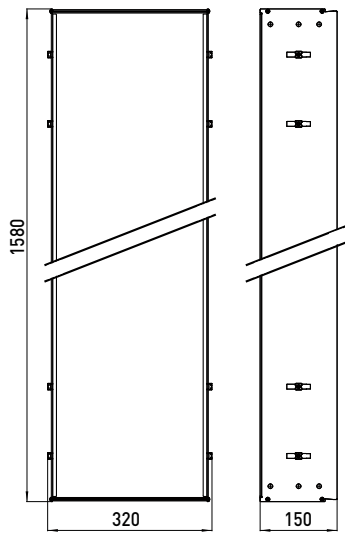

emco asis 300

PG

Einbaurahmen
für Asis Module (300) mit 1584 mm
Unterputzmodule bitte immer mit Ein-
baurahmen bestellen
Built-in frame
for Asis module (300) 1584 mm
Please order built-in modules with an
installation frame

Einbaurahmen	9720 000 11	279,90 €	2
Built-in frame			

ersatzteilpreisliste
spare part price-list

module 300	Ersatz-Glasboden	9720 000 90	12,30 €	5
module 300	Spare glass bottom