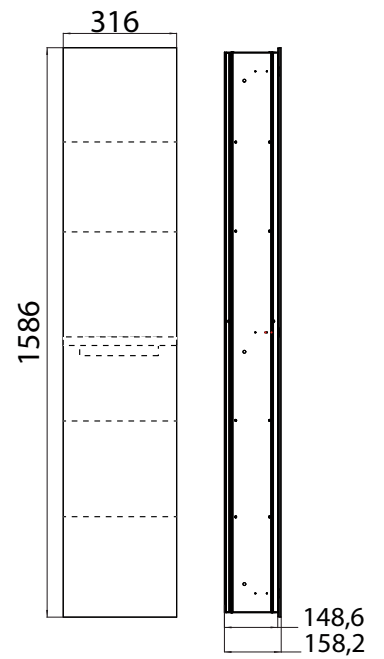

Schrankmodul - Unterputzmodell
großes Stauraumfach mit 4 Glasablagen,
Türkontaktschalter und LED-Beleuchtung
Unterputzmodule bitte immer mit Ein-
baurahmen bestellen

Cabinet module - build in model
Cabinet module, large storage box with
4 shelves of crystal clear, door-contact-
switch and LED light unit
Please order built-in modules with an
installation frame

optiwhite	9722 274 13	1.492,10 €	2
optiwhite			
schwarz	9722 275 13	1.492,10 €	2
black			
Einbaurahmen	9720 000 11	279,90 €	2
Built-in frame