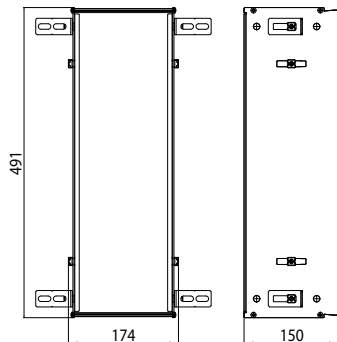

Einbaurahmen
für Asis Module mit 495 mm
Unterputzmodule bitte immer mit
Einbaurahmen bestellen
Built-in frame
for Asis module 495 mm
Please order built-in modules with an
installation frame

Einbaurahmen 9730 000 31 119,10 € 2
Built-in frame