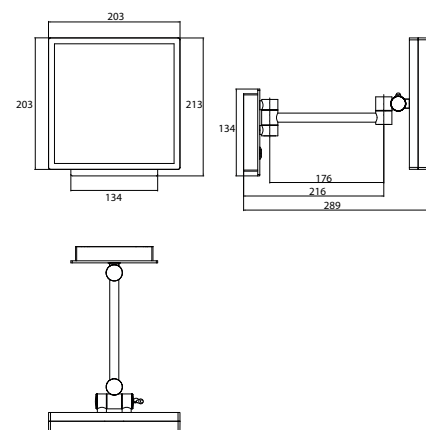

LED-Rasier- und Kosmetikspiegel mit beleuchtetem Touchsensor (Ein/Aus, Farbwechsel) und Direktanschluss, einarmig, eckig, 203 x 203 mm, Vergrößerung: 3 -fach, IP 44

LED-Shaving and cosmetic mirror with illuminated touch sensor (On/Off, Colour change) and direct connection, one arm, square, 203 x 203 mm, 3 magnifying glass, IP 44

chrom
chrome
schwarz
black

1094 060 11

266,30 € 2

1094 133 09

323,40 € 2