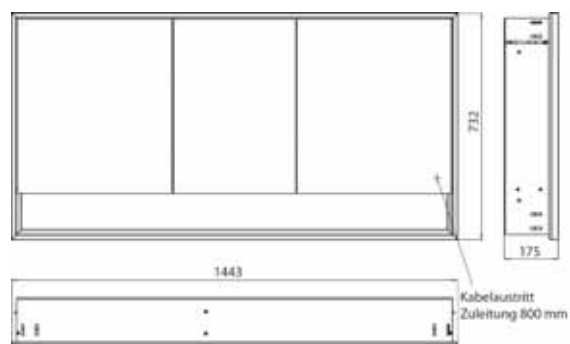

emco loft mit Unterfach

emco loft with lower compartment

PG

Lichtspiegelschrank loft mit Unterfach, 1.400 mm, 3 Türen, **Aufputzmodell** mit verspiegelten Seitenwänden, IP 20. Umlaufende LED-Beleuchtung, mit verspiegelter- oder weißer Glasrückwand, 4 stufenlos einstellbare Ablagen, 3 Türen, 2 Steckdosen, Lichtsteuerung über 3 kapazitive von außen bedienbare Touch-Bedienfelder (An/Aus, Helligkeit und Lichtfarbe - kalt/warm - stufenlos einstellbar), Kabeldurchlass nach außen bei geschlossenen Spiegeltüren. Offenes Unterfach (Höhe: 122 mm) über die komplette Breite mit verspiegelter Rückwand. Höhe: 733 mm

Illuminated mirror cabinet loft with an accessible compartment, 1.400 mm, 3 doors, **wall-mounted model** with mirrored side panels, IP 20.

Surrounding LED lights, with mirrored or white glass back panel, 4 continuously adjustable shelves, 3 doors, 2 sockets, light control via 3 capacitive touch control panels which can be operated from the outside (on/off, brightness and light colour - cold/warm - continuously adjustable), external cable routing for closed mirror doors. Accessible compartment (height: 122 mm) on the bottom with mirrored rear wall. Height: 733 mm.

aluminium/spiegel	9798 052 24	3.218,30 €	2
aluminium/mirror			
aluminium/weiss	9798 062 24	3.218,30 €	2
aluminium/white			
schwarz/spiegel	9798 135 24	3.701,10 €	2
black/mirror