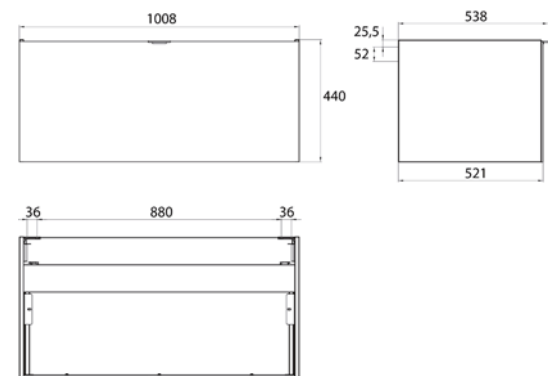

emco waschtische **evo 1.000 mm**

emco vanity units **evo 1.000 mm**

PG

Waschtisch (Mineralguss), 1.000 mm
passend zu Waschtischunterschrank
9583 274 20 und 9583 275 20.
Ohne Überlauf. Geberit Clou-geeignet:
nur in Verbindung mit 1-Loch Waschtisch-
armatur mit Zugstange, Geberit
Clou (261.535.00.1) und Raumparsy-
phon (z.B. Viega 704292).
Washbasin (mineral composite),
1.000 mm
matches to Vanity units 9583 274 20 and
9583 275 20.
No overflow. Suitable for use with the
Geberit Clou system but only in conjunc-
tion with one-hole washstand fitting
with lever actuation, Geberit Clou sys-
tem (261.535.00.1) and a space-saving
odour trap (e.g. Viega 704292).

ohne Hahnloch without tap hole	9577 114 30	830,20 €	2
mit 1 Hahnloch with 1 tap hole	9577 114 31	830,20 €	2
mit 2 Hahnlöchern with 2 tap holes	9577 114 32	830,20 €	2
mit 3 Hahnlöchern with 3 tap holes	9577 114 33	830,20 €	2

Waschtisch-Unterschrank, 1.000 mm.
Korpus aus Lackfronten, Hochglanz,
passend zu den Waschtischen 9577
114 30/31/32/33. Auszug mit Glasfront
(ESG) und Griff in chrom.
Ordnungssystem optional erhältlich.
Vanity unit, 1,000 mm. Body in lacquer
fronts, high gloss, matching washbasins
9577 114 30/31/32/33. Pull-out with
glass front (ESG) and handle in chrome.
Drawer insert available separately.

optiwhite	9583 274 20	1.293,50 €	2
optiwhite			
schwarz black	9583 275 20	1.293,50 €	2