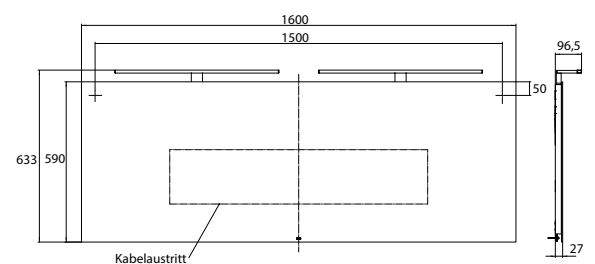

emco Lichtspiegel Mee

emco Illuminated mirror Mee

PG

LED-Lichtspiegel mee, 1200 x 590 mm
ca. 4.000 K, mit Sensor-Schalter
(Ein/Aus), IP 44
LED-illuminated mirror mee,
1200 x 590 mm
ca. 4.000 K, with sensor switch (on/ off),
IP 44

spiegel 4496 000 10 630,80 € 2
mirror

LED-Lichtspiegel mee, 1300 x 590 mm
ca. 4.000 K, mit Sensor-Schalter
(Ein/Aus), IP 44
LED-illuminated mirror mee,
1300 x 590 mm
ca. 4.000 K, with sensor switch (on/ off),
IP 44

spiegel 4496 000 11 688,50 € 2
mirror

LED-Lichtspiegel mee, 1600 x 590 mm
ca. 4.000 K, mit Sensor-Schalter
(Ein/Aus), IP 44
LED-illuminated mirror mee,
1600 x 590 mm
ca. 4.000 K, with sensor switch (on/ off),
IP 44

spiegel 4496 000 12 798,00 € 2
mirror