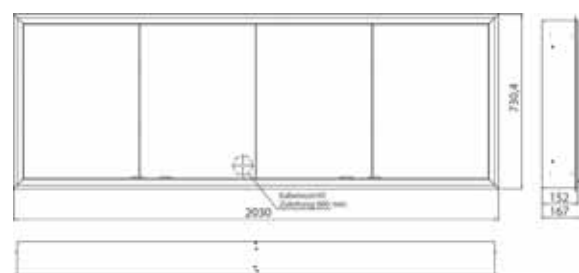

emco prime

PG

Lichtspiegelschrank prime, 2.000 mm, 4 Türen, **Aufputzmodell**, IP20
Seitenwand verspiegelt, mit verspiegelter- oder weißer Glasrückwand, 4 stufenlos einstellbare Ablagen, 4 Türen, 2 Steckdosen, stufenlose Lichtsteuerung (an/aus, Helligkeit und Lichtfarbe) über drei in die Glasrückwand integrierte Touchsensoren, Höhe: 700 mm, LED-Beleuchtung

Illuminated mirror cabinet prime, 2.000 mm, 4 doors, **wall-mounted version**, IP 20

with mirrored or white glass back panel, mirrored side panels, 4 continuously adjustable crystal glass shelves, 4 doors, 2 sockets, continuous light control (on/off, brightness and light color) via three touch sensors which are integrated into the glass rear wall, height: 700 mm, LED-lights

aluminium/spiegel	9497 062 89	3.560,00 €	2
aluminium/mirror			
aluminium/weiss	9497 063 89	3.560,00 €	2
aluminium/white			
schwarz/spiegel	9497 135 89	4.094,00 €	2
black/mirror			

Lichtspiegelschrank prime, 2.000 mm, 4 Türen, **Unterputzmodell**, IP20
mit verspiegelter- oder weißer Glasrückwand, 4 stufenlos einstellbare Ablagen, 4 Türen, 2 Steckdosen, stufenlose Lichtsteuerung (an/aus, Helligkeit und Lichtfarbe) über drei in die Glasrückwand integrierte Touchsensoren, Höhe: 730 mm, LED-Beleuchtung

Unterputz-Lichtspiegelschrank, immer mit Einbaurahmen bestellen

Illuminated mirror cabinet prime, 2.000 mm, 4 doors, **built-in version**, IP 20
with mirrored or white glass back panel, 4 continuously adjustable crystal glass shelves, 4 doors, 2 sockets, continuous light control (on/off, brightness and light color) via three touch sensors which are integrated into the glass rear wall, height: 730 mm, LED-lights
Built-in illuminated mirror cabinet, please order with built-in frame.