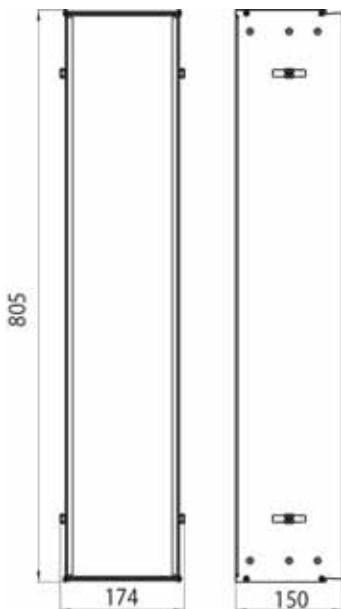

Einbaurahmen
für Asis Module mit 809 mm
Unterputzmodule bitte immer mit
Einbaurahmen bestellen
Built-in frame
for Asis module 809 mm
Please order built-in modules with an
installation frame

Einbaurahmen	9750 000 51	145,50 €	2
Built-in frame