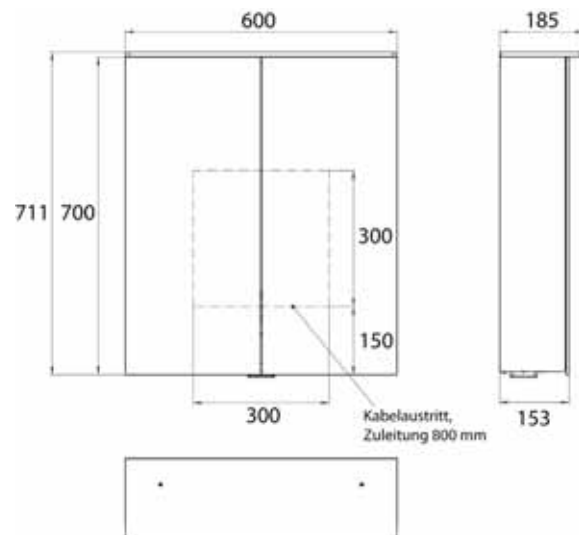

emco pure 2 Design

PG

Lichtspiegelschrank Pure 2 Design (LED), 600 mm, IP 20, 16 W, 2.700-6.500 K

Aufputzmodell, 4 stufenlos einstellbare Ablagen, 1 Tür, 2 Steckdosen, Höhe: 711 mm, mit Lichtsegel (Waschtischbeleuchtung, Oberlicht separat abschaltbar)

Illuminated mirror cabinet Pure 2 Design (LED), 600 mm, IP 20, 16 W, 2.700-6.500 K

wall-mounted model, 4 continuously adjustable shelves, 1 door, 2 sockets, height: 711 mm, with light sail (washbasin lighting, light sail can be switched off separately)

aluminium
aluminium

9797 054 01

1.317,60 €

2

Lichtspiegelschrank Pure 2 Design (LED), 600 mm, IP 20, 16 W, 2.700-6.500 K

Aufputzmodell, 4 stufenlos einstellbare Ablagen, 2 Türen, 2 Steckdosen, Höhe: 711 mm, mit Lichtsegel (Waschtischbeleuchtung, Oberlicht separat abschaltbar)

Illuminated mirror cabinet Pure 2 Design (LED), 600 mm, IP 20, 16 W, 2.700-6.500 K

wall-mounted model, 4 continuously adjustable shelves, 2 doors, 2 sockets, height: 711 mm, with light sail (washbasin lighting, light sail can be switched off separately)

aluminium
aluminium

9797 054 02

1.375,00 €

2