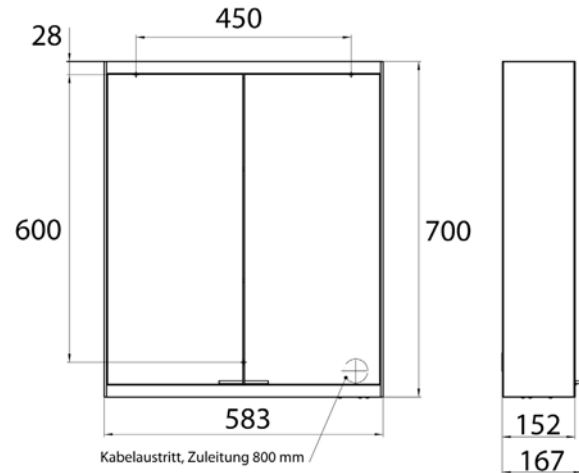

Lichtspiegelschrank prime 2, 600 mm, 2 Türen, **Aufputzmodell**, IP20
Seitenwand verspiegelt, mit verspiegelter- oder weißer Glasrückwand, 2 stufenlos einstellbare Ablagen, 2 Türen, 1 Steckdose, stufenlose Lichtsteuerung (an/aus, Helligkeit und Lichtfarbe) über drei in die Glasrückwand integrierte Touchsensoren, Höhe: 700 mm, LED-Beleuchtung

Illuminated mirror cabinet prime 2, 600 mm, 2 doors, **wall-mounted version**, IP 20

with mirrored or white glass back panel, mirrored side panels, 2 continuously adjustable crystal glass shelves, 2 doors, 1 socket, continuous light control (on/off, brightness and light color) via three touch sensors which are integrated into the glass rear wall, height: 700 mm, LED-lights

aluminium/spiegel	9497 062 23	1.934,70 €	2
aluminium/mirror			
aluminium/weiss	9497 063 23	1.934,70 €	2
aluminium/white			
schwarz/spiegel	9497 135 23	2.224,90 €	2
black/mirror