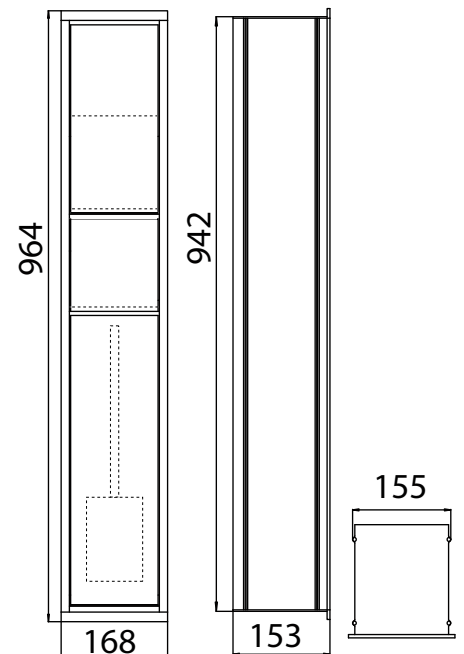

Module for WC - build in model
Boxes for Accessories, WC paper, Toilet brush set box, door hinge left/right changeable
Please order built-in modules with an installation frame

chrom/optiwhite chrome/optiwhite	9760 278 64	1.382,30 €	2
chrom/schwarz chrome/black	9760 279 64	1.382,30 €	2
Einbaurahmen Built-in frame	9760 000 61	157,90 €	2