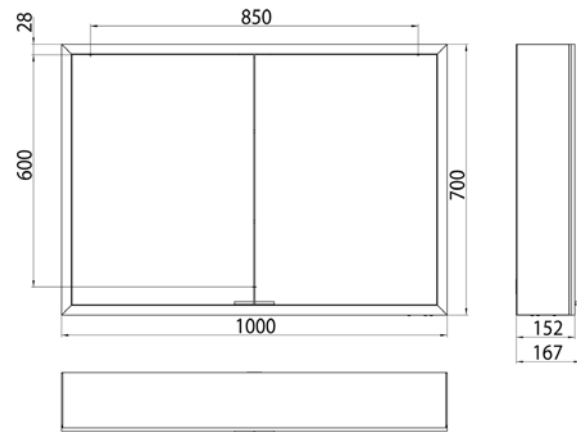

Lichtspiegelschrank prime, 1.000 mm, 2 Türen, **Unterputzmodell**, IP20
mit verspiegelter- oder weißer Glasrückwand, 2 stufenlos einstellbare Ablagen, 2 Türen, 2 Steckdosen, stufenlose Lichtsteuerung (an/aus, Helligkeit und Lichtfarbe) über drei in die Glasrückwand integrierte Touchsensoren, Höhe: 730 mm, LED-Beleuchtung

Unterputz-Lichtspiegelschrank, immer mit Einbaurahmen bestellen

Illuminated mirror cabinet prime, 1.000 mm, 2 doors, **built-in version**, IP 20
with mirrored or white glass back panel, 2 continuously adjustable crystal glass shelves, 2 doors, 2 sockets, continuous light control (on/off, brightness and light color) via three touch sensors which are integrated into the glass rear wall, height: 730 mm, LED-lights

Built-in illuminated mirror cabinet, please order with built-in frame.

aluminium/spiegel	9497 062 93	2.363,70 €	2
aluminium/mirror			
aluminium/weiss	9497 063 93	2.363,70 €	2
aluminium/white			
schwarz/spiegel	9497 135 93	2.719,00 €	2
black/mirror			
Einbaurahmen	9497 000 12	291,40 €	2
Built-in frame