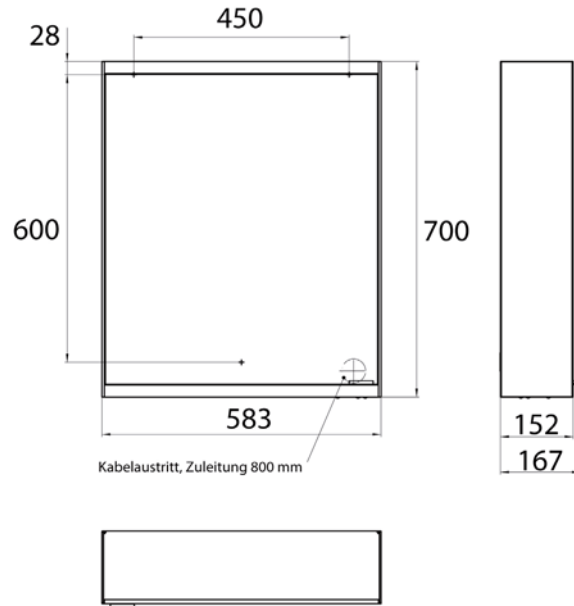

Lichtspiegelschrank prime 2, 600 mm, 1 Tür, **Aufputzmodell**, IP20
Seitenwand verspiegelt, mit verspiegelter- oder weißer Glasrückwand, 2 stufenlos einstellbare Ablagen, 1 Tür (Türanschlag links), 1 Steckdose, stufenlose Lichtsteuerung (an/aus, Helligkeit und Lichtfarbe) über drei in die Glasrückwand integrierte Touchsensoren, Höhe: 700 mm, LED-Beleuchtung

Illuminated mirror cabinet prime 2, 600 mm, 1 door, **wall-mounted version**, IP 20 with mirrored or white glass back panel, mirrored side panels, 2 continuously adjustable crystal glass shelves, 1 door (door hinge left), 1 socket, continuous light control (on/off, brightness and light color) via three touch sensors which are integrated into the glass rear wall, height: 700 mm, LED-lights

aluminium/spiegel	9497 062 21	1.760,00 €	2
aluminium/mirror			
aluminium/weiss	9497 063 21	1.760,00 €	2
aluminium/white			
schwarz/spiegel	9497 135 21	2.024,80 €	2
black/mirror