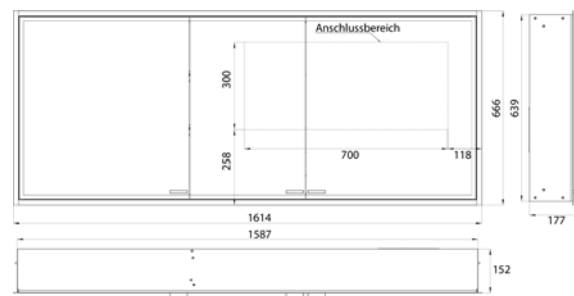

emco prestige 2

PG

Lichtspiegelschrank prestige 2, 1588 mm, **Aufputzmodell**, IP 44
Stufenlose Lichtsteuerung An/Aus, Helligkeit und Lichtfarbe (2.700 bis 6.500 K) über drei integrierte Touchbedienfelder, Umlaufende LED-Beleuchtung, verspiegelte Rückwand, verspiegelte Seitenwände, 2 stufenlos einstellbare Glasablagen, 2 Steckdosen, Höhe: 639 mm

Illuminated mirror cabinet prestige 2, 1588 mm, **wall-mounted model**, IP 44
Continuous light control on/off, brightness and light color (2.700 bis 6.500 K) via three integrated touch control panels. Surrounding LED-lights with mirrored back panel, 2 continuously adjustable crystal glass shelves, 2 sockets, height: 639 mm

aluminium 9897 070 10 4.478,90 € 2
aluminium

Lichtspiegelschrank prestige 2, 1615 mm, **Unterputzmodell**, IP 44
Stufenlose Lichtsteuerung An/Aus, Helligkeit und Lichtfarbe (2.700 bis 6.500 K) über drei integrierte Touchbedienfelder, Umlaufende LED-Beleuchtung, verspiegelte Rückwand, 2 stufenlos einstellbare Glasablagen, 2 Steckdosen, Höhe: 666 mm

Unterputz-Lichtspiegelschrank, immer mit Einbaurahmen bestellen
Illuminated mirror cabinet prestige 2, 1615 mm, **built-in model**, IP 44
Continuous light control on/off, brightness and light color (2.700 bis 6.500 K) via three integrated touch control panels. Surrounding LED-lights with mirrored back panel, 2 continuously adjustable crystal glass shelves, 2 sockets, height: 666 mm
Built-in illuminated mirror cabinet, please order with built-in frame.

aluminium 9897 071 10 4.682,20 € 2
aluminium
Einbaurahmen 9897 000 23 359,20 € 2
Built-in frame