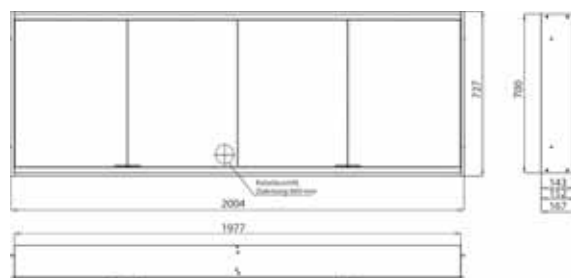

emco prime 2

PG

Lichtspiegelschrank prime 2, 2.000 mm, 4 Türen, **Aufputzmodell**, IP20
Seitenwand verspiegelt, mit verspiegelter- oder weißer Glasrückwand, 4 stufenlos einstellbare Ablagen, 4 Türen, 2 Steckdosen, stufenlose Lichtsteuerung (an/aus, Helligkeit und Lichtfarbe) über drei in die Glasrückwand integrierte Touchsensoren, Höhe: 700 mm, LED-Beleuchtung

Illuminated mirror cabinet prime 2, 2.000 mm, 4 doors, **wall-mounted version**, IP 20

with mirrored or white glass back panel, mirrored side panels, 4 continuously adjustable crystal glass shelves, 4 doors, 2 sockets, continuous light control (on/off, brightness and light color) via three touch sensors which are integrated into the glass rear wall, height: 700 mm, LED-lights

aluminium/spiegel	9497 062 66	3.430,00 €	2
aluminium/mirror			
aluminium/weiss	9497 063 66	3.430,00 €	2
aluminium/white			
schwarz/spiegel	9497 135 66	3.944,50 €	2
black/mirror			

Lichtspiegelschrank prime 2, 2.000 mm, 4 Türen, **Unterputzmodell**, IP20
mit verspiegelter- oder weißer Glasrückwand, 4 stufenlos einstellbare Ablagen, 4 Türen, 2 Steckdosen, stufenlose Lichtsteuerung (an/aus, Helligkeit und Lichtfarbe) über Touchsensoren, Höhe: 730 mm, LED-Beleuchtung

Unterputz-Lichtspiegelschrank, immer mit Einbaurahmen bestellen

Illuminated mirror cabinet prime 2, 2.000 mm, 4 doors, **built-in version**, IP 20
with mirrored or white glass back panel, 4 continuously adjustable crystal glass shelves, 4 doors, 2 sockets, continuous light control (on/off, brightness and light color) via three touch sensors which are integrated into the glass rear wall, height: 730 mm, LED-lights

Built-in illuminated mirror cabinet, please order with built-in frame.