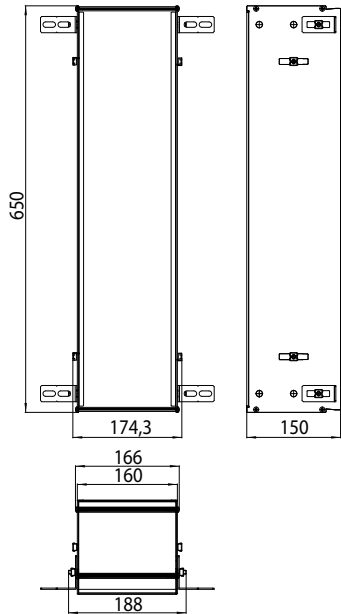

emco asis 150

PG

Einbaurahmen
für Asis Module mit 654 mm
Unterputzmodule bitte immer mit
Einbaurahmen bestellen
Built-in frame
for Asis module 654 mm
Please order built-in modules with an
installation frame

Einbaurahmen	9740 000 41	136,70 €	2
Built-in frame