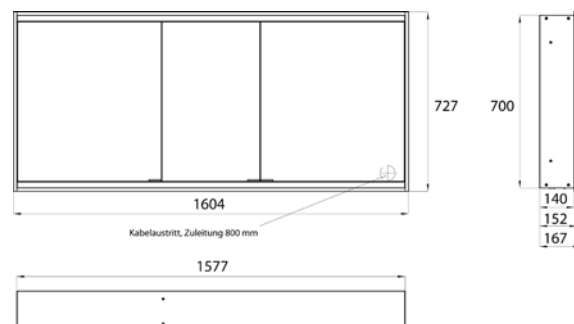

emco prime 2

PG

Lichtspiegelschrank prime 2, 1.600 mm, 3 Türen, **Aufputzmodell**, IP20
Seitenwand verspiegelt, mit verspiegelter- oder weißer Glasrückwand, 4 stufenlos einstellbare Ablagen, 3 Türen, 2 Steckdosen, stufenlose Lichtsteuerung (an/aus, Helligkeit und Lichtfarbe) über drei in die Glasrückwand integrierte Touchsensoren, Höhe: 700 mm, LED-Beleuchtung

Illuminated mirror cabinet prime 2, 1.600 mm, 3 doors, **wall-mounted version**, IP 20

with mirrored or white glass back panel, mirrored side panels, 4 continuously adjustable crystal glass shelves, 3 doors, 2 sockets, continuous light control (on/off, brightness and light color) via three touch sensors which are integrated into the glass rear wall, height: 700 mm, LED-lights

aluminium/spiegel	9497 062 48	3.175,00 €	2
aluminium/mirror			
aluminium/weiss	9497 063 48	3.175,00 €	2
aluminium/white			
schwarz/spiegel	9497 135 48	3.651,10 €	2
black/mirror			

Lichtspiegelschrank prime 2, 1.600 mm, 3 Türen, **Unterputzmodell**, IP20
mit verspiegelter- oder weißer Glasrückwand, 4 stufenlos einstellbare Ablagen, 3 Türen, 2 Steckdosen, stufenlose Lichtsteuerung (an/aus, Helligkeit und Lichtfarbe) über drei in die Glasrückwand integrierte Touchsensoren, Höhe: 730 mm, LED-Beleuchtung

Unterputz-Lichtspiegelschrank, immer mit Einbaurahmen bestellen

Illuminated mirror cabinet prime 2, 1.600 mm, 3 doors, **built-in version**, IP 20
with mirrored or white glass back panel, 4 continuously adjustable crystal glass shelves, 3 doors, 2 sockets, continuous light control (on/off, brightness and light color) via three touch sensors which are integrated into the glass rear wall, height: 730 mm, LED-lights
Built-in illuminated mirror cabinet, please order with built-in frame.