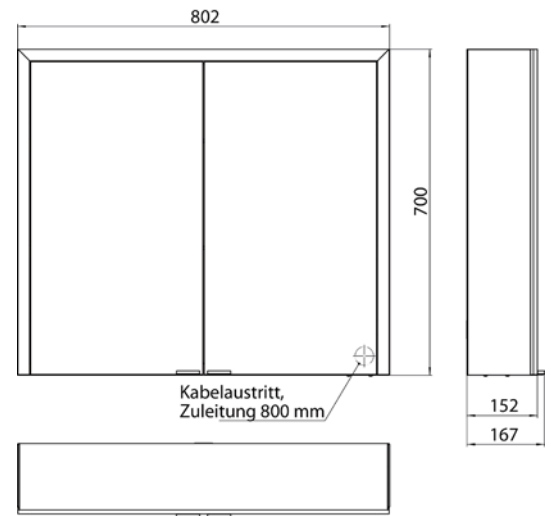

Lichtspiegelschrank prime 3, 800 mm, 2 Türen, **Aufputzmodell**, IP20
Seitenwand verspiegelt, mit verspiegelter- oder weißer Glasrückwand, 2 stufenlos einstellbare Ablagen, 2 Türen, 1 Steckdose, stufenlose Lichtsteuerung (an/aus, Helligkeit und Lichtfarbe) über drei in die Glasrückwand integrierte Touchsensoren, Höhe: 700 mm, LED-Beleuchtung

Illuminated mirror cabinet prime 3, 800 mm, 2 doors, **wall-mounted version**, IP 20, with mirrored or white glass back panel, mirrored side panels, 2 continuously adjustable crystal glass shelves, 2 doors, 1 socket, continuous light control (on/off, brightness and light color) via three touch sensors which are integrated into the glass rear wall, height: 700 mm, LED-lights

aluminium/spiegel	9497 072 03	2.182,10 €	2
aluminium/mirror			
aluminium/weiss	9497 073 03	2.182,10 €	2
aluminium/white			
schwarz/spiegel	9497 143 03	2.514,90 €	2
black/mirror