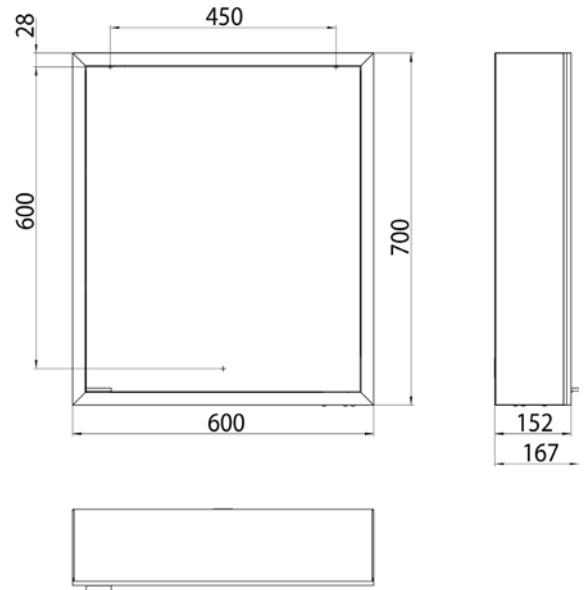

Lichtspiegelschrank prime, 600 mm, 1 Tür, **Aufputzmodell**, IP20
Seitenwand verspiegelt, mit verspiegelter- oder weißer Glasrückwand, 2 stufenlos einstellbare Ablagen, 1 Tür (Türanschlag rechts), 1 Steckdose, stufenlose Lichtsteuerung (an/aus, Helligkeit und Lichtfarbe) über drei in die Glasrückwand integrierte Touchsensoren, Höhe: 700 mm, LED-Beleuchtung

Illuminated mirror cabinet prime, 600 mm, 1 door, **wall-mounted version**, IP 20 with mirrored or white glass back panel, mirrored side panels, 2 continuously adjustable crystal glass shelves, 1 door (door hinge right), 1 socket, continuous light control (on/off, brightness and light color) via three touch sensors which are integrated into the glass rear wall, height: 700 mm, LED-lights

aluminium/spiegel	9497 062 60	1.924,40 €	2
aluminium/mirror			
aluminium/weiss	9497 063 60	1.924,40 €	2
aluminium/white			
schwarz/spiegel	9497 135 60	2.219,10 €	2
black/mirror