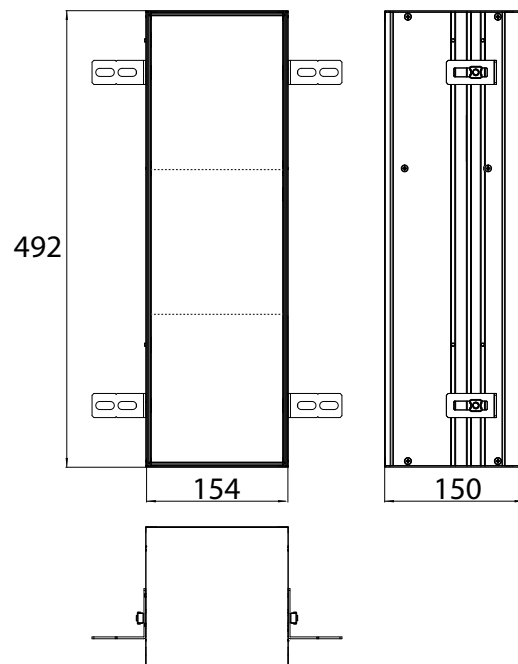

WC-Modul - Unterputzmodell, Tür be-
fliesbar (Fliese + Kleber, max.: 12 mm)
mit drei Fächern für WC-Papier, Reserve-
rolle oder Feuchtpapierbox.
Türanschlag links.
Kein Einbaurahmen erforderlich.
Module for WC build-in model, door
tileable (tiles + adhesive, max.: 12mm)
with three boxes for WC-paper, spare pa-
per or moist-tissue box, left-hinged door
No additional build-in frame required

aluminium
aluminium

9756 110 04

693,50 € 2