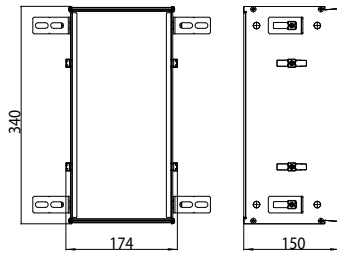

emco asis 150

PG

Einbaurahmen
für Asis Module mit 344 mm
Unterputzmodule bitte immer mit
Einbaurahmen bestellen
Built-in frame
for Asis module 344 mm
Please order built-in modules with an
installation frame

Einbaurahmen 9725 000 21 110,60 € 2
Built-in frame