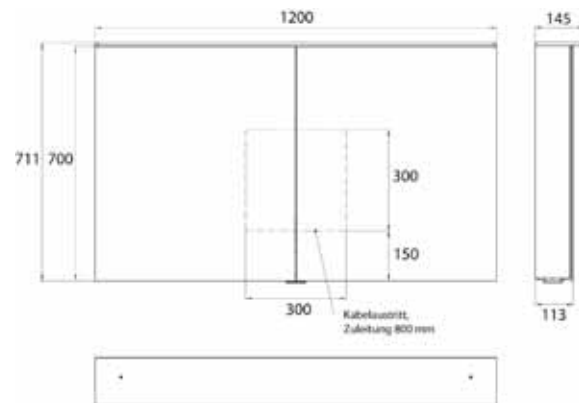

Lichtspiegelschrank Flat 2 Design (LED), 1400 mm, IP 20, 31 W, 2.700-6.500 K

Aufputzmodell, 6 stufenlos einstellbare Ablagen, 3 Türen, 2 Steckdosen, Höhe: 711 mm, mit Lichtsegel (Waschtischbeleuchtung,

Oberlicht separat abschaltbar)

Illuminated mirror cabinet Flat 2 Design (LED), 1400 mm, IP 20, 31 W, 2.700-6.500 K

wall-mounted model, 6 continuously adjustable shelves, 3 doors, 2 sockets, height: 711 mm, with light sail (washbasin lighting, light sail can be switched off separately)

aluminium
aluminium

9797 064 06

2.134,60 €

2