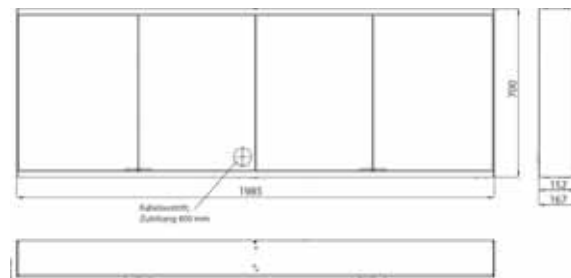

emco prime 2

PG

Lichtspiegelschrank prime 2, 2.000 mm, 4 Türen, **Aufputzmodell**, IP20
Seitenwand verspiegelt, mit verspiegelter- oder weißer Glasrückwand, 4 stufenlos einstellbare Ablagen, 4 Türen, 2 Steckdosen, stufenlose Lichtsteuerung (an/aus, Helligkeit und Lichtfarbe) über drei in die Glasrückwand integrierte Touchsensoren, Höhe: 700 mm, LED-Beleuchtung

Illuminated mirror cabinet prime 2, 2.000 mm, 4 doors, **wall-mounted version**, IP 20

with mirrored or white glass back panel, mirrored side panels, 4 continuously adjustable crystal glass shelves, 4 doors, 2 sockets, continuous light control (on/off, brightness and light color) via three touch sensors which are integrated into the glass rear wall, height: 700 mm, LED-lights

aluminium/spiegel	9497 062 66	3.430,00 €	2
aluminium/mirror			
aluminium/weiss	9497 063 66	3.430,00 €	2
aluminium/white			
schwarz/spiegel	9497 135 66	3.944,50 €	2
black/mirror			

Lichtspiegelschrank prime 2, 2.000 mm, 4 Türen, **Unterputzmodell**, IP20
mit verspiegelter- oder weißer Glasrückwand, 4 stufenlos einstellbare Ablagen, 4 Türen, 2 Steckdosen, stufenlose Lichtsteuerung (an/aus, Helligkeit und Lichtfarbe) über Touchsensoren, Höhe: 730 mm, LED-Beleuchtung

Unterputz-Lichtspiegelschrank, immer mit Einbaurahmen bestellen

Illuminated mirror cabinet prime 2, 2.000 mm, 4 doors, **built-in version**, IP 20
with mirrored or white glass back panel, 4 continuously adjustable crystal glass shelves, 4 doors, 2 sockets, continuous light control (on/off, brightness and light color) via three touch sensors which are integrated into the glass rear wall, height: 730 mm, LED-lights

Built-in illuminated mirror cabinet, please order with built-in frame.

aluminium/spiegel	9497 062 67	3.400,00 €	2
aluminium/mirror			
aluminium/weiss	9497 063 67	3.400,00 €	2
aluminium/white			
schwarz/spiegel	9497 135 67	3.910,00 €	2
black/mirror			
Einbaurahmen	9497 000 36	375,00 €	2
Built-in frame