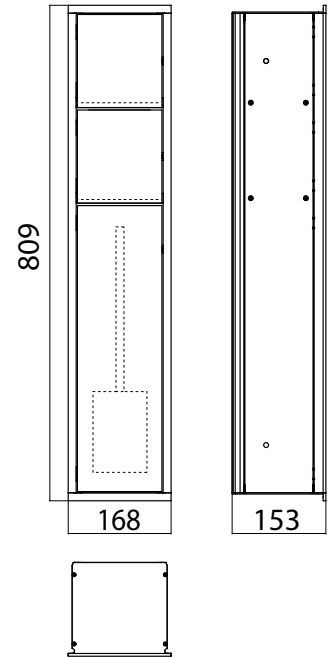

WC-Modul, Unterputzmodell, Reserverollenfach, Papierhalter, Toilettenbürstengarnitur, aluminium/aluminium
Unterputzmodule bitte immer mit Einbaurahmen bestellen

WC module, flush-mounted model, box for spare paper, paper holder, toilet brush set, aluminium/aluminium
Please order built-in modules with an installation frame

Türanschlag links door hinge left	9783 050 50	808,30 €	2
Türanschlag rechts door hinge right	9783 050 52	808,30 €	2
Einbaurahmen Built-in frame	9750 000 51	145,50 €	2