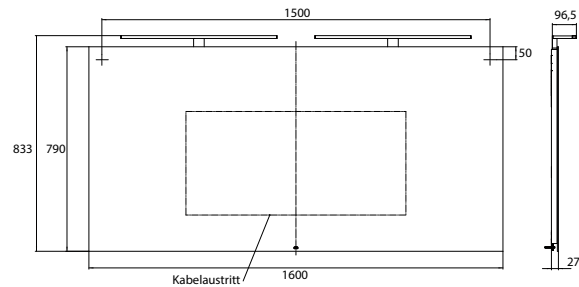

emco Lichtspiegel Mee

emco Illuminated mirror Mee

PG

LED-Lichtspiegel mee, 1600 x 790 mm
ca. 4.000 K, mit Sensor-Schalter
(Ein/Aus), IP 44
LED-illuminated mirror mee,
1600 x 790 mm
ca. 4.000 K, with sensor switch (on/ off),
IP 44

spiegel 4496 000 07 843,00 € 2
mirror

LED-Lichtspiegel mee, 790 x 590 mm
ca. 4.000 K, mit Sensor-Schalter
(Ein/Aus), IP 44
LED-illuminated mirror mee,
790 x 590 mm
ca. 4.000 K, with sensor switch (on/ off),
IP 44

spiegel 4496 000 08 482,60 € 2
mirror

LED-Lichtspiegel mee, 1000 x 590 mm
ca. 4.000 K, mit Sensor-Schalter
(Ein/Aus), IP 44
LED-illuminated mirror mee,
1000 x 590 mm
ca. 4.000 K, with sensor switch (on/ off),
IP 44

spiegel 4496 000 09 540,60 € 2
mirror