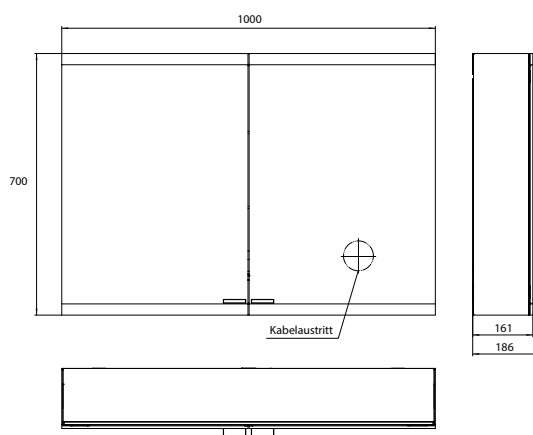

Lichtspiegelschrank evo, 1.000 mm, 2 Türen, **Unterputzmodell**, IP 20
Stufenlose Lichtsteuerung An/Aus, Helligkeit und Lichtfarbe (2.700 bis 6.500 K) über drei integrierte Touchbedienfelder, Waagerechte LED-Beleuchtung, verspiegelte Rückwand, 2 stufenlos einstellbare Glasablagen, 2 Steckdosen, Höhe: 700 mm

Unterputz-Lichtspiegelschrank, immer mit Einbaurahmen bestellen
Illuminated mirror cabinet evo, 1.000 mm, 2 doors, **built-in version**, IP 20
Continuous light control on/off, brightness and light color (2.700 bis 6.500 K) via three integrated touch control panels. Horizontal LED-lights with mirrored back panel, 2 continuously adjustable crystal glass shelves, 2 sockets, height: 700 mm
Built-in illuminated mirror cabinet, please order with built-in frame.

aluminium 9397 081 15 3.186,90 € 2
aluminium
Einbaurahmen 9397 000 03 253,50 € 2
Built-in frame