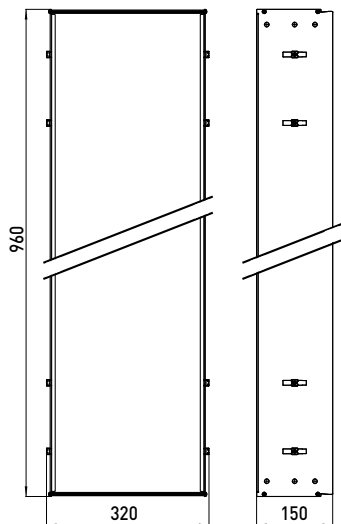

Einbaurahmen
für Asis Module (300) mit 964 mm
Unterputzmodule bitte immer mit Ein-
baurahmen bestellen
Built-in frame
for Asis module (300) 964 mm
Please order built-in modules with an
installation frame

Einbaurahmen 9770 000 61 177,50 € 2
Built-in frame