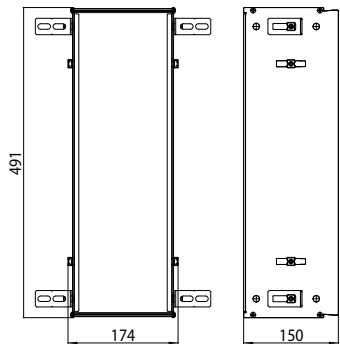

Einbaurahmen
für Asis Module mit 495 mm
Unterputzmodule bitte immer mit Ein-
baurahmen bestellen
Built-in frame
for Asis module 495 mm
Please order built-in modules with an
installation frame

Einbaurahmen
Built-in frame

9730 000 31

119,10 € 2