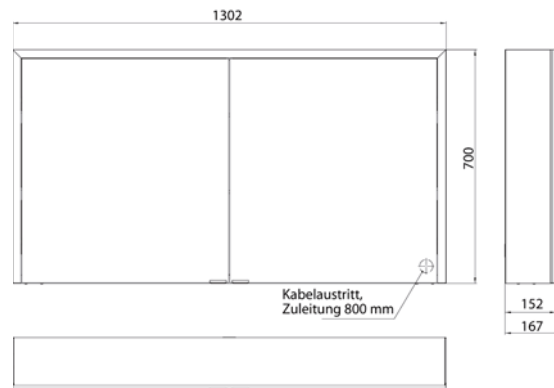

Lichtspiegelschrank prime 3, 1.300 mm, 2 Türen, **Unterputzmodell**, IP20 mit verspiegelter- oder weißer Glasrückwand, 2 stufenlos einstellbare Ablagen, 2 Türen, 2 Steckdosen, stufenlose Lichtsteuerung (an/aus, Helligkeit und Lichtfarbe) über drei in die Glasrückwand integrierte Touchsensoren, Höhe: 730 mm, LED-Beleuchtung

Unterputz-Lichtspiegelschrank, immer mit Einbaurahmen bestellen
Illuminated mirror cabinet prime 3, 1.300 mm, 2 doors, **built-in version**, IP 20 with mirrored or white glass back panel, 2 continuously adjustable crystal glass shelves, 2 doors, 2 sockets, continuous light control (on/off, brightness and light color) via three touch sensors which are integrated into the glass rear wall, height: 730 mm, LED-lights
Built-in illuminated mirror cabinet, please order with built-in frame.

aluminium/spiegel	9497 172 06	2.788,70 €	2
aluminium/mirror			
aluminium/weiss	9497 173 06	2.788,70 €	2
aluminium/white			
schwarz/spiegel	9497 144 06	3.215,90 €	2
black/mirror			
Einbaurahmen	9497 000 14	304,00 €	2
Built-in frame