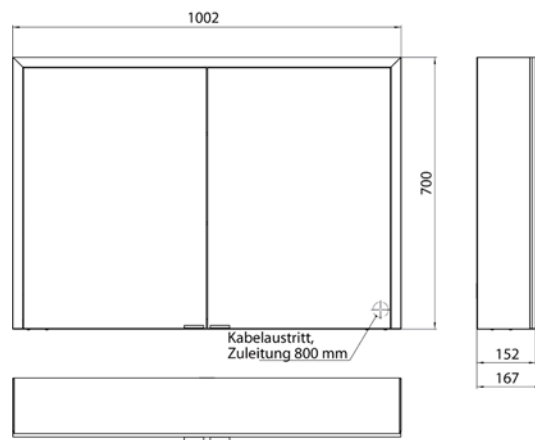

Lichtspiegelschrank prime 3, 1.000 mm, 2 Türen, **Unterputzmodell**, IP20 mit verspiegelter- oder weißer Glasrückwand, 2 stufenlos einstellbare Ablagen, 2 Türen, 2 Steckdosen, stufenlose Lichtsteuerung (an/aus, Helligkeit und Lichtfarbe) über drei in die Glasrückwand integrierte Touchsensoren, Höhe: 730 mm, LED-Beleuchtung

Unterputz-Lichtspiegelschrank, immer mit Einbaurahmen bestellen

Illuminated mirror cabinet prime 3, 1.000 mm, 2 doors, **built-in version**, IP 20 with mirrored or white glass back panel, 2 continuously adjustable crystal glass shelves, 2 doors, 2 sockets, continuous light control (on/off, brightness and light color) via three touch sensors which are integrated into the glass rear wall, height: 730 mm, LED-lights
Built-in illuminated mirror cabinet, please order with built-in frame.

aluminium/spiegel	9497 172 04	2.293,70 €	2
aluminium/mirror			
aluminium/weiss	9497 173 04	2.293,70 €	2
aluminium/white			
schwarz/spiegel	9497 144 04	2.649,00 €	2
black/mirror			
Einbaurahmen	9497 000 12	291,40 €	2
Built-in frame