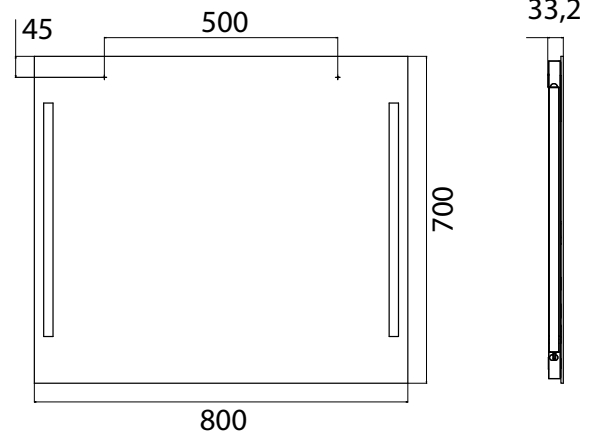

Lichtspiegel premium, 800 x 700 mm
ohne Schalter, LED (ca. 4.000 K)
Illuminated mirror premium,
800 x 700 mm
without switch, LED (ca. 4.000 K)

spiegel
mirror

4496 000 73

638,00 € 2

Lichtspiegel premium, 1.000 x 700 mm
ohne Schalter, LED (ca. 4.000 K)
Illuminated mirror premium,
1.000 x 700 mm
without switch, LED (ca. 4.000 K)

spiegel
mirror

4496 000 74

743,30 € 2