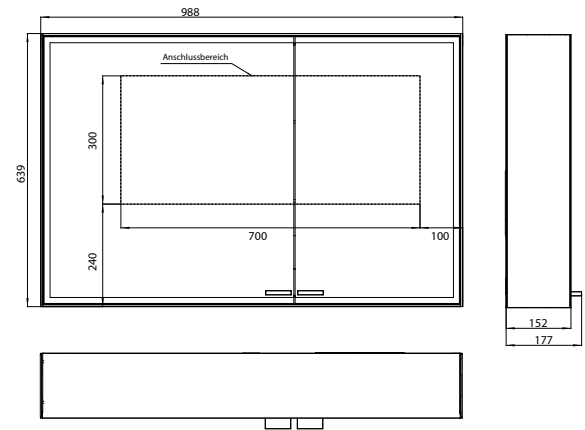

Lichtspiegelschrank prestige 2, 1015 mm, **Unterputzmodell**, breite Tür links, IP 44,
Stufenlose Lichtsteuerung An/Aus, Helligkeit und Lichtfarbe (2.700 bis 6.500 K) über drei integrierte Touchbedienfelder, Umlaufende LED-Beleuchtung, verspiegelte Rückwand, 2 stufenlos einstellbare Glasablagen, 2 Steckdosen, Höhe: 666 mm
Unterputz-Lichtspiegelschrank, immer mit Einbaurahmen bestellen
Illuminated mirror cabinet prestige 2, 1015 mm, **built-in model**, wide door on the left, IP 44
Continuous light control on/off, brightness and light color (2.700 bis 6.500 K) via three integrated touch control panels. Surrounding LED-lights with mirrored back panel, 2 continuously adjustable crystal glass shelves, 2 sockets, height: 666 mm
Built-in illuminated mirror cabinet, please order with built-in frame.

aluminium 9897 071 07 3.154,30 € 2
aluminium
Einbaurahmen 9897 000 21 298,80 € 2
Built-in frame