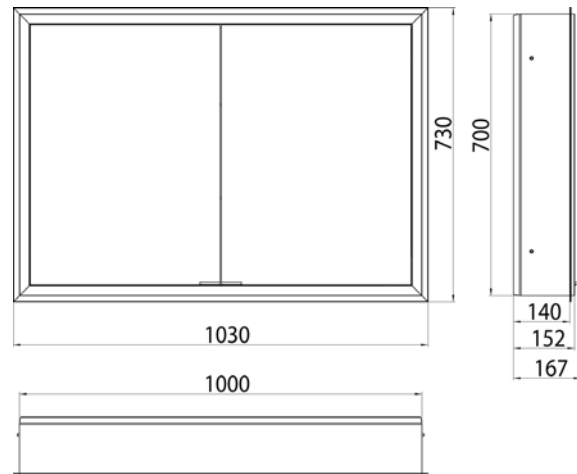

emco prime

PG

Lichtspiegelschrank prime, 1.000 mm, 2 Türen, **Aufputzmodell**, IP20
Seitenwand verspiegelt, mit verspiegelter- oder weißer Glasrückwand, 2 stufenlos einstellbare Ablagen, 2 Türen, 2 Steckdosen, stufenlose Lichtsteuerung (an/aus, Helligkeit und Lichtfarbe) über drei in die Glasrückwand integrierte Touchsensoren, Höhe: 700 mm, LED-Beleuchtung

Illuminated mirror cabinet prime, 1.000 mm, 2 doors, **wall-mounted version**, IP 20

with mirrored or white glass back panel, mirrored side panels, 2 continuously adjustable crystal glass shelves, 2 doors, 2 sockets, continuous light control (on/off, brightness and light color) via three touch sensors which are integrated into the glass rear wall, height: 700 mm, LED-lights

aluminium/spiegel	9497 062 83	2.391,50 €	2
aluminium/mirror			
aluminium/weiss	9497 063 83	2.391,50 €	2
aluminium/white			
schwarz/spiegel	9497 135 83	2.749,50 €	2
black/mirror			

Lichtspiegelschrank prime, 1.000 mm, 2 Türen, **Unterputzmodell**, IP20
mit verspiegelter- oder weißer Glasrückwand, 2 stufenlos einstellbare Ablagen, 2 Türen, 2 Steckdosen, stufenlose Lichtsteuerung (an/aus, Helligkeit und Lichtfarbe) über drei in die Glasrückwand integrierte Touchsensoren, Höhe: 730 mm, LED-Beleuchtung

Unterputz-Lichtspiegelschrank, immer mit Einbaurahmen bestellen

Illuminated mirror cabinet prime, 1.000 mm, 2 doors, **built-in version**, IP 20
with mirrored or white glass back panel, 2 continuously adjustable crystal glass shelves, 2 doors, 2 sockets, continuous light control (on/off, brightness and light color) via three touch sensors which are integrated into the glass rear wall, height: 730 mm, LED-lights

Built-in illuminated mirror cabinet, please order with built-in frame.