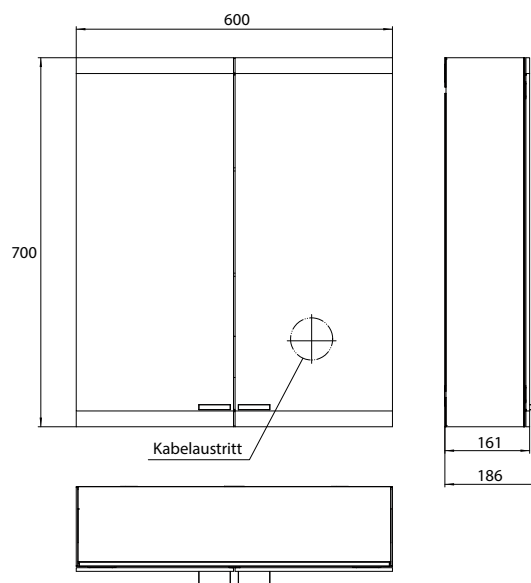

Lichtspiegelschrank evo, 600 mm, 2 Türen, **Aufputzmodell**, IP 20
Stufenlose Lichtsteuerung An/Aus, Helligkeit und Lichtfarbe (2.700 bis 6.500 K) über drei integrierte Touchbedienfelder, Waagerechte LED-Beleuchtung, verspiegelte Rückwand, 2 stufenlos einstellbare Glasablagen, 2 Steckdosen, Höhe: 700 mm

Illuminated mirror cabinet evo, 600 mm, 2 doors, **wall-mounted version**, IP 20
Continuous light control on/off, brightness and light color (2.700 bis 6.500 K) via three integrated touch control panels. Horizontal LED-lights with mirrored back panel, 2 continuously adjustable crystal glass shelves, 2 sockets, height: 700 mm

aluminium 9397 081 03 2.531,20 € 2
aluminium