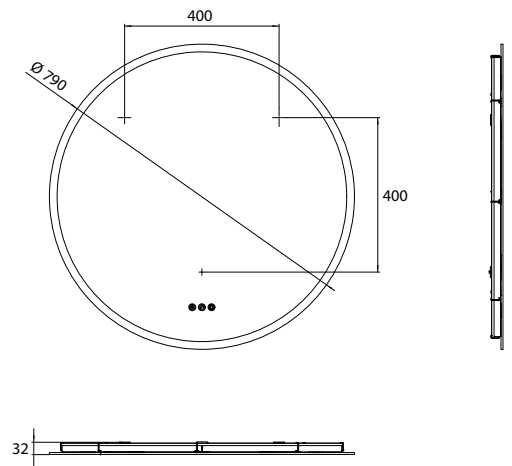

LED-Lichtspiegel Pure ++, Ø 790 mm, mit Spiegelheizung mit umlaufender Mattierung der Spiegelfläche und Lichtsteuerung über drei Touchsensoren (An/Aus, Helligkeit, Lichtfarbe)
LED-illuminated mirror Pure ++, Ø 790 mm, with heating area with surrounding matting of the mirror surface and light control via three touch sensors (on/off, brightness, light colour)

spiegel
mirror

4411 408 08

962,00 € 2