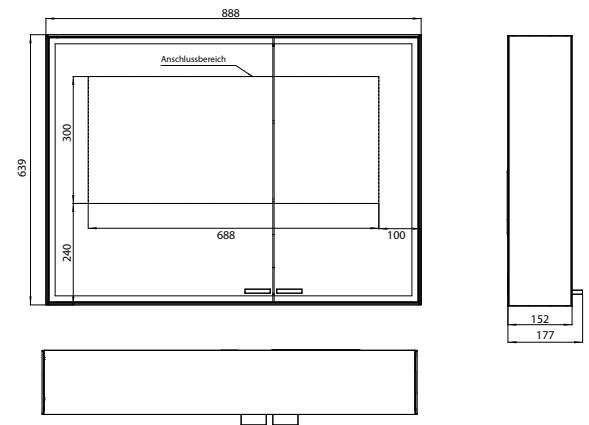

Lichtspiegelschrank prestige 2, 915 mm, **Unterputzmodell**, breite Tür links, IP 44
Stufenlose Lichtsteuerung An/Aus, Helligkeit und Lichtfarbe (2.700 bis 6.500 K) über drei integrierte Touchbedienfelder, Umlaufende LED-Beleuchtung, verspiegelte Rückwand, 2 stufenlos einstellbare Glasablagen, 2 Steckdosen, Höhe: 666 mm
Unterputz-Lichtspiegelschrank, immer mit Einbaurahmen bestellen
Illuminated mirror cabinet prestige 2, 915 mm, **built-in model**, wide door on the left, IP 44
Continuous light control on/off, brightness and light color (2.700 bis 6.500 K) via three integrated touch control panels. Surrounding LED-lights with mirrored back panel, 2 continuously adjustable crystal glass shelves, 2 sockets, height: 666 mm
Built-in illuminated mirror cabinet, please order with built-in frame.

aluminium 9897 071 05 3.023,10 € 2
aluminium
Einbaurahmen 9897 000 07 263,00 € 2
Built-in frame