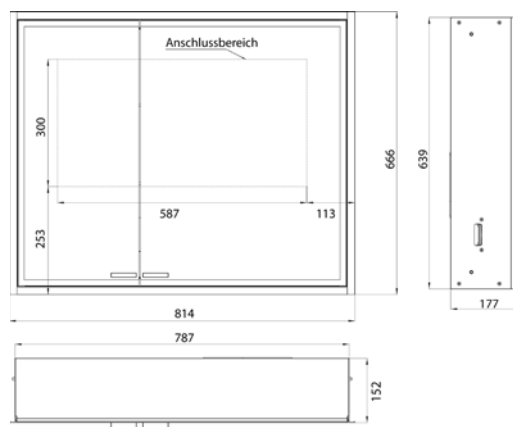

emco prestige 2

PG

Lichtspiegelschrank prestige 2, 788 mm, **Aufputzmodell**, breite Tür rechts, IP 44
Stufenlose Lichtsteuerung An/Aus, Helligkeit und Lichtfarbe (2.700 bis 6.500 K) über drei integrierte Touchbedienfelder, Umlaufende LED-Beleuchtung, verspiegelte Rückwand, verspiegelte Seitenwände, 2 stufenlos einstellbare Glasablagen, 2 Steckdosen, Höhe: 639 mm

Illuminated mirror cabinet prestige 2, 788 mm, **wall-mounted model**, wide door on the right, IP 44
Continuous light control on/off, brightness and light color (2.700 bis 6.500 K) via three integrated touch control panels. Surrounding LED-lights with mirrored back panel, 2 continuously adjustable crystal glass shelves, 2 sockets, height: 639 mm

aluminium 9897 070 02 2.616,40 € 2
aluminium

Lichtspiegelschrank prestige 2, 815 mm, **Unterputzmodell**, breite Tür rechts, IP 44
Stufenlose Lichtsteuerung An/Aus, Helligkeit und Lichtfarbe (2.700 bis 6.500 K) über drei integrierte Touchbedienfelder, Umlaufende LED-Beleuchtung, verspiegelte Rückwand, 2 stufenlos einstellbare Glasablagen, 2 Steckdosen, Höhe: 666 mm

Unterputz-Lichtspiegelschrank, immer mit Einbaurahmen bestellen

Illuminated mirror cabinet prestige 2, 815 mm, **built-in model**, wide door on the right, IP 44
Continuous light control on/off, brightness and light color (2.700 bis 6.500 K) via three integrated touch control panels. Surrounding LED-lights with mirrored back panel, 2 continuously adjustable crystal glass shelves, 2 sockets, height: 666 mm

Built-in illuminated mirror cabinet, please order with built-in frame.

aluminium 9897 071 02 2.852,50 € 2
aluminium
Einbaurahmen 9897 000 08 257,80 € 2
Built-in frame