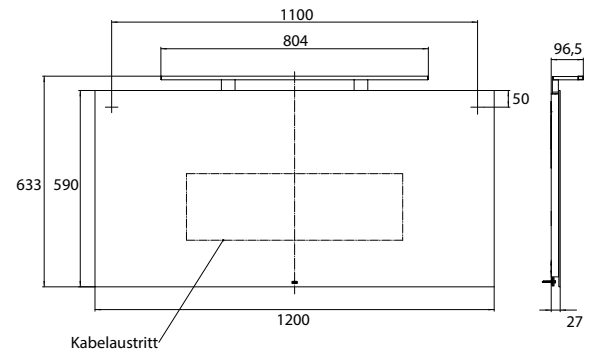

LED-Lichtspiegel mee, 1300 x 590 mm
ca. 4.000 K, mit Sensor-Schalter
(Ein/Aus), IP 44
LED-illuminated mirror mee,
1300 x 590 mm
ca. 4.000 K, with sensor switch (on/ off),
IP 44

spiegel 4496 000 11 688,50 € 2
mirror