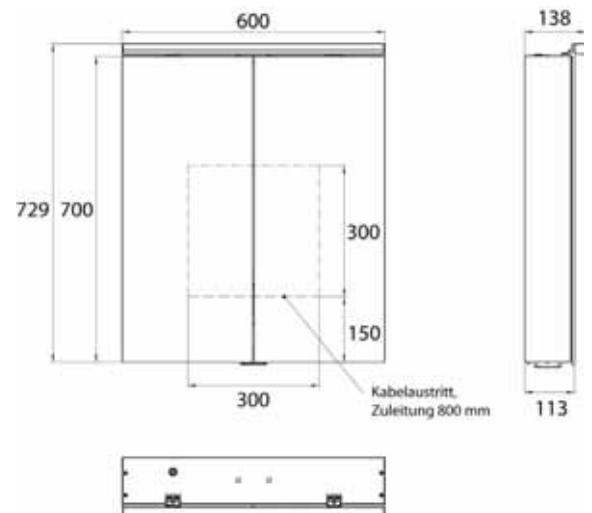

emco flat 2 Classic

PG

Lichtspiegelschrank Flat 2 Classic (LED), 600 mm, IP 20, 14 W, 2.700-6.500 K

Aufputzmodell, 4 stufenlos einstellbare Ablagen, 1 Tür, 2 Steckdosen, Höhe: 729 mm, mit LED-Aufsatzleuchte (Waschtischbeleuchtung,

Oberlicht separat abschaltbar)

Illuminated mirror cabinet Flat 2 Classic (LED), 600 mm, IP 20, 14 W, 2.700-6.500 K

wall-mounted model, 4 continuously adjustable shelves, 1 door, 2 sockets, height: 729 mm, with LED top light (washbasin light, top light can be switched off separately)

aluminium
aluminium

9797 065 01

964,70 € 2

Lichtspiegelschrank Flat 2 Classic (LED), 600 mm, IP 20, 14 W, 2.700-6.500 K

Aufputzmodell, 4 stufenlos einstellbare Ablagen, 2 Türen, 2 Steckdosen, Höhe: 729 mm, mit LED-Aufsatzleuchte (Waschtischbeleuchtung,

Oberlicht separat abschaltbar)

Illuminated mirror cabinet Flat 2 Classic (LED), 600 mm, IP 20, 14 W, 2.700-6.500 K

wall-mounted model, 4 continuously adjustable shelves, 2 doors, 2 sockets, height: 729 mm, with LED top light (washbasin light, top light can be switched off separately)

aluminium
aluminium

9797 065 02

1.021,90 € 2