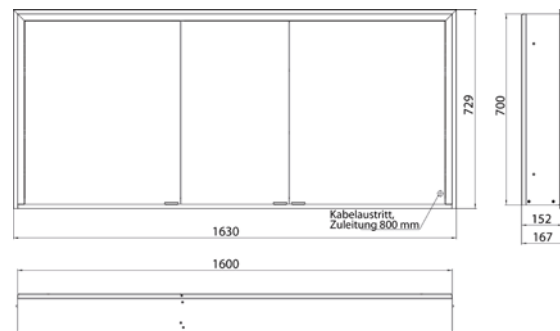

emco prime 3

PG

Lichtspiegelschrank prime 3, 1.600 mm, 3 Türen, **Aufputzmodell**, IP20
Seitenwand verspiegelt, mit verspiegelter- oder weißer Glasrückwand, 4 stufenlos einstellbare Ablagen, 3 Türen, 2 Steckdosen, stufenlose Lichtsteuerung (an/aus, Helligkeit und Lichtfarbe) über drei in die Glasrückwand integrierte Touchsensoren, Höhe: 700 mm, LED-Beleuchtung

Illuminated mirror cabinet prime 3, 1.600 mm, 2 doors, **wall-mounted version**, IP 20 with mirrored or white glass back panel, mirrored side panels, 4 continuously adjustable crystal glass shelves, 3 doors, 2 sockets, continuous light control (on/off, brightness and light color) via three touch sensors which are integrated into the glass rear wall, height: 700 mm, LED-lights

aluminium/spiegel	9497 072 08	3.005,50 €	2
aluminium/mirror			
aluminium/weiss	9497 073 08	3.005,50 €	2
aluminium/white			
schwarz/spiegel	9497 143 08	3.466,80 €	2
black/mirror			

Lichtspiegelschrank prime 3, 1.600 mm, 3 Türen, **Unterputzmodell**, IP20 mit verspiegelter- oder weißer Glasrückwand, 4 stufenlos einstellbare Ablagen, 3 Türen, 2 Steckdosen, stufenlose Lichtsteuerung (an/aus, Helligkeit und Lichtfarbe) über drei in die Glasrückwand integrierte Touchsensoren, Höhe: 730 mm, LED-Beleuchtung

Unterputz-Lichtspiegelschrank, immer mit Einbaurahmen bestellen

Illuminated mirror cabinet prime 3, 1.600 mm, 2 doors, **built-in version**, IP 20 with mirrored or white glass back panel, 4 continuously adjustable crystal glass shelves, 3 doors, 2 sockets, continuous light control (on/off, brightness and light color) via three touch sensors which are integrated into the glass rear wall, height: 730 mm, LED-lights
Built-in illuminated mirror cabinet, please order with built-in frame.