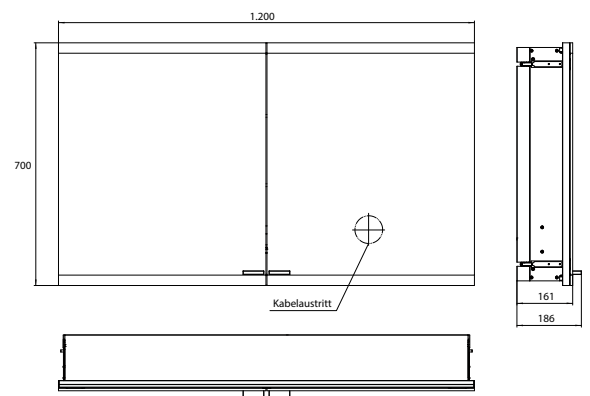

Lichtspiegelschrank evo, 1.200 mm, 2 Türen, **Aufputzmodell**, IP 20
Stufenlose Lichtsteuerung An/Aus, Helligkeit und Lichtfarbe (2.700 bis 6.500 K) über drei integrierte Touchbedienfelder, Waagerechte LED-Beleuchtung, verspiegelte Rückwand, 2 stufenlos einstellbare Glasablagen, 2 Steckdosen, Höhe: 700 mm

Illuminated mirror cabinet evo, 1.200 mm, 2 doors, **wall-mounted version**, IP 20
Continuous light control on/off, brightness and light color (2.700 bis 6.500 K) via three integrated touch control panels. Horizontal LED-lights with mirrored back panel, 2 continuously adjustable crystal glass shelves, 2 sockets, height: 700 mm

aluminium 9397 081 06 3.514,90 € 2
aluminium

Lichtspiegelschrank evo, 1.200 mm, 2 Türen, **Unterputzmodell**, IP 20
Stufenlose Lichtsteuerung An/Aus, Helligkeit und Lichtfarbe (2.700 bis 6.500 K) über drei integrierte Touchbedienfelder, Waagerechte LED-Beleuchtung, verspiegelte Rückwand, 2 stufenlos einstellbare Glasablagen, 2 Steckdosen, Höhe: 700 mm

Unterputz-Lichtspiegelschrank, immer mit Einbaurahmen bestellen
Illuminated mirror cabinet evo, 1.200 mm, 2 doors, **built-in version**, IP 20
Continuous light control on/off, brightness and light color (2.700 bis 6.500 K) via three integrated touch control panels. Horizontal LED-lights with mirrored back panel, 2 continuously adjustable crystal glass shelves, 2 sockets, height: 700 mm
Built-in illuminated mirror cabinet, please order with built-in frame.

aluminium 9397 081 16 3.514,90 € 2
aluminium
Einbaurahmen 9397 000 04 273,50 € 2
Built-in frame