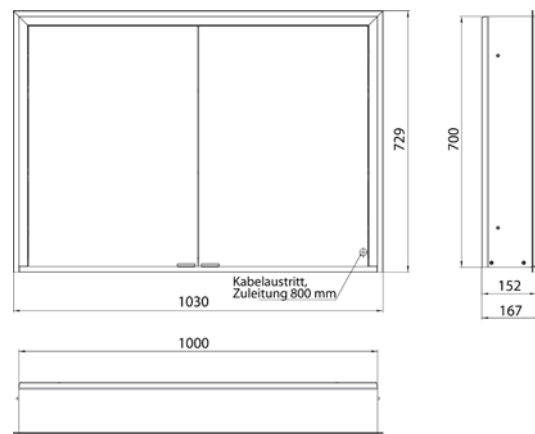

emco prime 3

PG

Lichtspiegelschrank prime 3, 1.000 mm, 2 Türen, **Aufputzmodell**, IP20
Seitenwand verspiegelt, mit verspiegelter- oder weißer Glasrückwand, 2 stufenlos einstellbare Ablagen, 2 Türen, 2 Steckdosen, stufenlose Lichtsteuerung (an/aus, Helligkeit und Lichtfarbe) über drei in die Glasrückwand integrierte Touchsensoren, Höhe: 700 mm, LED-Beleuchtung

Illuminated mirror cabinet prime 3, 1.000 mm, 2 doors, **wall-mounted version**, IP 20 with mirrored or white glass back panel, mirrored side panels, 2 continuously adjustable crystal glass shelves, 2 doors, 2 sockets, continuous light control (on/off, brightness and light color) via three touch sensors which are integrated into the glass rear wall, height: 700 mm, LED-lights

aluminium/spiegel	9497 072 04	2.321,50 €	2
aluminium/mirror			
aluminium/weiss	9497 073 04	2.321,50 €	2
aluminium/white			
schwarz/spiegel	9497 143 04	2.679,50 €	2
black/mirror			

Lichtspiegelschrank prime 3, 1.000 mm, 2 Türen, **Unterputzmodell**, IP20 mit verspiegelter- oder weißer Glasrückwand, 2 stufenlos einstellbare Ablagen, 2 Türen, 2 Steckdosen, stufenlose Lichtsteuerung (an/aus, Helligkeit und Lichtfarbe) über drei in die Glasrückwand integrierte Touchsensoren, Höhe: 730 mm, LED-Beleuchtung

Unterputz-Lichtspiegelschrank, immer mit Einbaurahmen bestellen

Illuminated mirror cabinet prime 3, 1.000 mm, 2 doors, **built-in version**, IP 20 with mirrored or white glass back panel, 2 continuously adjustable crystal glass shelves, 2 doors, 2 sockets, continuous light control (on/off, brightness and light color) via three touch sensors which are integrated into the glass rear wall, height: 730 mm, LED-lights
Built-in illuminated mirror cabinet, please order with built-in frame.