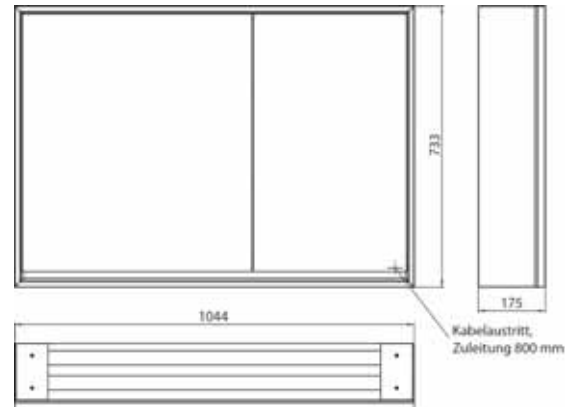

Lichtspiegelschrank loft, 1.000 mm, 2 Türen, **Unterputzmodell**, IP 20.
Umlaufende LED-Beleuchtung, mit verspiegelter- oder weißer Glasrückwand, 2 stufenlos einstellbare Ablagen, 2 Türen (breite Tür links), 2 Steckdosen, Lichtsteuerung über 3 kapazitive von außen bedienbare Touch-Bedienfelder (An/Aus, Helligkeit und Lichtfarbe - kalt/warm - stufenlos einstellbar), Kabeldurchlass nach außen bei geschlossenen Spiegeltüren. Höhe: 733 mm

Unterputz-Lichtspiegelschrank, immer mit Einbaurahmen bestellen
Illuminated mirror cabinet loft, 1.000 mm, 2 doors, **built-in version**, IP 20.
Surrounding LED lights, with mirrored or white glass back panel, 2 continuously adjustable shelves, 2 doors (wide door on the left), 2 sockets, light control via 3 capacitive touch control panels which can be operated from the outside (on/off, brightness and light colour - cold/warm - continuously adjustable), external cable routing for closed mirror doors Height: 733 mm
Built-in illuminated mirror cabinet, please order with built-in frame.

aluminium/spiegel	9798 051 17	2.481,90 €	2
aluminium/mirror			
aluminium/weiss	9798 061 17	2.481,90 €	2
aluminium/white			
schwarz/spiegel	9798 133 17	2.854,20 €	2
black/mirror			
Einbaurahmen	9798 000 03	291,40 €	2
Built-in frame