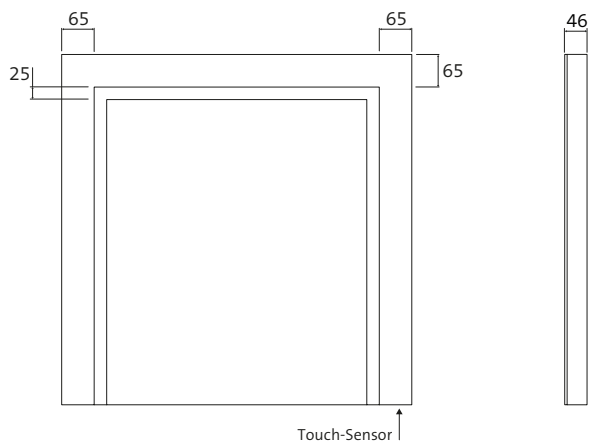

emco lichtspiegel MI 220

emco illuminated mirror MI 220

LED-Lichtspiegel MI 220 mit drei Lichtausschnitten oben, rechts, links und verdecktem Sensorschalter unten rechts.

Matt eloxierte, seitliche Aluminiumblende. Stufenlose Lichtsteuerung über einen verdeckten Sensorschalter mit den Funktionen: Ein- und Ausschalten, Helligkeit stufenlos und Lichtfarbe (2.700 bis 6.500 K) in drei Stufen einstellbar. Memoryfunktion.

MASSANFERTIGUNGEN

Auf Wunsch fertigen wir individuell auf Maß.
Von min. 400 x 400 mm bis max. 2.600 x 1.800 mm (BxH),
max. 3 qm. Sprechen Sie uns bitte an.

LED illuminated mirror MI 220 with three light cut-outs top, right, left and concealed sensor switch bottom right.

Matt anodised aluminium panel on the side. Stepless light control via a concealed sensor switch with the functions: switching on and off, brightness infinitely variable and light colour (2,700 to 6,500 K) adjustable in three steps. Memory function.

MADE-TO-MEASURE

We manufacture individual made-to-measure products.
From min. 400 x 400 mm to max. 2,600 x 1,800 mm (WxH),
max. 3 sqm. Please contact us.