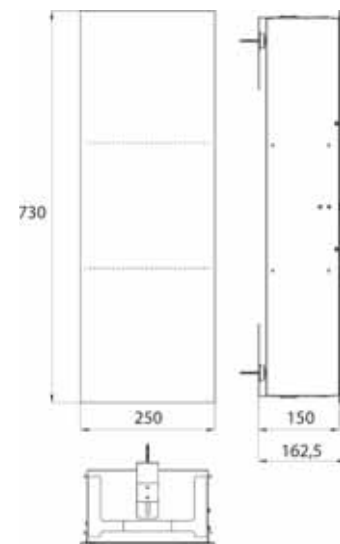

Schrankmodul - Unterputzmodell
mit 2 Glasablagen, Türanschlag rechts.
Kein Einbaurahmen erforderlich.
Cabinet module - build in model
with two glass shelves, right hinged
door.
No additional build-in frame required

alpin-weiß (hochglanz)	9755 274 07	745,00 €	2
alpin-weiß (high gloss)			
schwarz (hochglanz)	9755 275 07	745,00 €	2
black (high gloss)			
alpin-weiß (matt)	9755 284 07	745,00 €	2
alpin-white (matt)			
schwarz-matt	9755 285 07	745,00 €	2
matt black