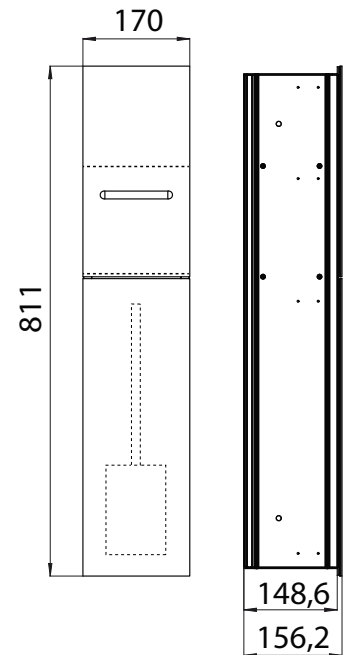

WC-Modul - Unterputzmodell
Reserverollen- / Feuchtpapierbox,
Papierhalter, Toilettenbürstengarnitur,
Türanschlag rechts
Unterputzmodule bitte immer mit Ein-
baurahmen bestellen
Module for WC - build in model
Boxes for spare paper holder, WC-paper,
toilet brush set, door hinge right
Please order built-in modules with an
installation frame

optiwhite	9754 274 50	1.066,80 €	2
optiwhite			
schwarz	9754 275 50	1.066,80 €	2
black			
Einbaurahmen	9750 000 51	145,50 €	2
Built-in frame