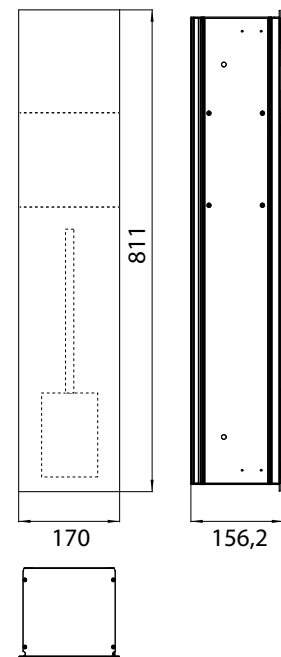

WC-Modul - Unterputzmodell

Reserverollen- / Feuchtpapierbox, Papierhalter, Toilettenbürstengarnitur, Türanschlag rechts

Unterputzmodule bitte immer mit Einbaurahmen bestellen

Module for WC - build in model

Boxes for spare paper holder, WC-paper, toilet brush set, door hinge right

Please order built-in modules with an installation frame

optiwhite	9754 274 52	1.066,80 €	2
optiwhite			
schwarz	9754 275 52	1.066,80 €	2
black			
Einbaurahmen	9750 000 51	145,50 €	2
Built-in frame