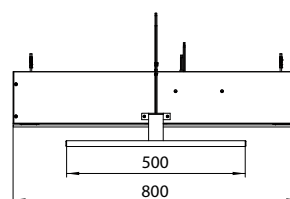

LED-Lichtspiegelschrank mee, 1.000 mm, IP 44, 4.000 K
Aufputzmodell, 2 einstellbare Ablagen, 2 Türen, 1 Steckdose, 1 Lichtschalter, Höhe: 746 mm, 600 mm LED-Leuchte
Illuminated mirror cabinet mee (LED), 1.000 mm, IP 44, 4.000 K
wall-mounted model, 2 adjustable shelves, 2 doors, 1 socket, 1 switch, height: 746 mm, 600 mm LED-Light

aluminium
aluminium

9498 050 52

937,80 € 2