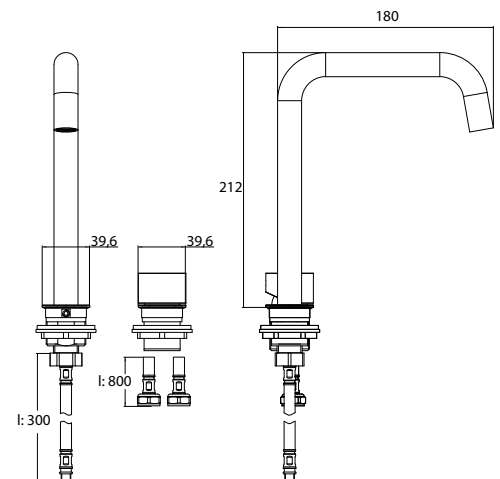

2-hole washstand fitting with pivoting/
rocker lever (flow and temperature ad-
justment) suitable for washstand 9577
114 22/32/82.

chrom
chrome

9583 001 00

559,90 € 2

emco waschtische **evo 800 mm**

emco vanity units **evo 800 mm**