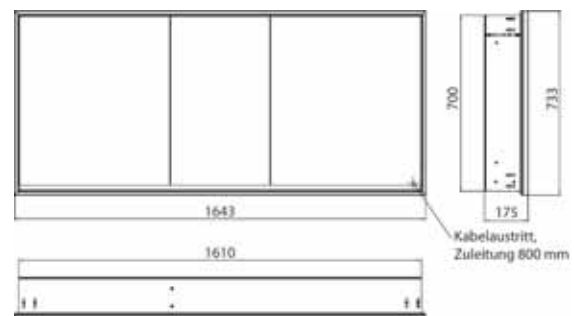

Lichtspiegelschrank loft, 1.600 mm, 3 Türen, **Aufputzmodell** mit verspiegelten Seitenwänden, IP 20.
Umlaufende LED-Beleuchtung, mit verspiegelter- oder weißer Glasrückwand, 4 stufenlos einstellbare Ablagen, 3 Türen, 2 Steckdosen, Lichtsteuerung über 3 kapazitive von außen bedienbare Touch-Bedienfelder (An/Aus, Helligkeit und Lichtfarbe - kalt/warm - stufenlos einstellbar), Kabeldurchlass nach außen bei geschlossenen Spiegeltüren. Höhe: 733 mm

Illuminated mirror cabinet loft, 1.600 mm, 3 doors, **wall-mounted model** with mirrored side panels, IP 20.
Surrounding LED lights, with mirrored or white glass back panel, 4 continuously adjustable shelves, 3 doors, 2 sockets, light control via 3 capacitive touch control panels which can be operated from the outside (on/off, brightness and light colour - cold/warm - continuously adjustable), external cable routing for closed mirror doors Height: 733 mm.

aluminium/spiegel	9798 051 22	3.488,60 €	2
aluminium/mirror			
aluminium/weiss	9798 061 22	3.488,60 €	2
aluminium/white			
schwarz/spiegel	9798 133 22	4.011,90 €	2
black/mirror			

Lichtspiegelschrank loft, 1.600 mm, 3 Türen, **Unterputzmodell**, IP 20.
Umlaufende LED-Beleuchtung, mit verspiegelter- oder weißer Glasrückwand, 4 stufenlos einstellbare Ablagen, 3 Türen, 2 Steckdosen, Lichtsteuerung über 3 kapazitive von außen bedienbare Touch-Bedienfelder (An/Aus, Helligkeit und Lichtfarbe - kalt/warm - stufenlos einstellbar), Kabeldurchlass nach außen bei geschlossenen Spiegeltüren. Höhe: 733 mm