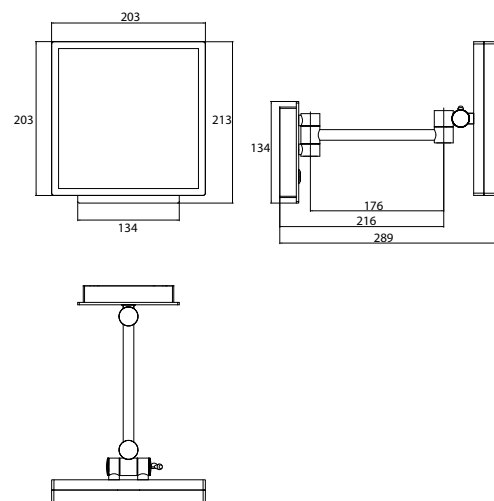

LED-Rasier- und Kosmetikspiegel mit beleuchtetem Touchsensor (Ein/Aus, Farbwechsel) und Spiralkabel, einarmig, eckig, 203 x 203 mm, Vergrößerung: 3 fach, IP 44

LED-Shaving and cosmetic mirror with illuminated touch sensor (On/Off, Colour change) and helix cable, one arm, square, 203 x 203 mm, 3 magnifying glass, IP 44

chrom
chrome

1094 060 10

279,00 € 2