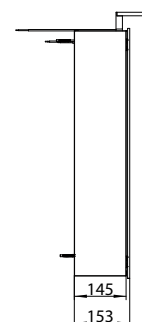

LED-Lichtspiegelschrank mee, 1.000 mm, IP 44, 4.000 K
Aufputzmodell, 2 einstellbare Ablagen, 2 Türen, 1 Steckdose, 1 Lichtschalter, Höhe: 746 mm, 600 mm LED-Leuchte
Illuminated mirror cabinet mee (LED), 1.000 mm, IP 44, 4.000 K
wall-mounted model, 2 adjustable shelves, 2 doors, 1 socket, 1 switch, height: 746 mm, 600 mm LED-Light

aluminium
aluminium

9498 050 52

937,80 € 2