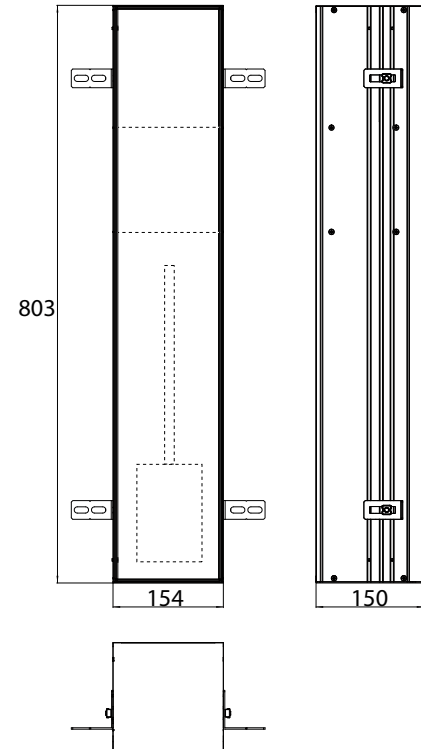

WC-Modul - Unterputzmodell, Tür befliesbar (Fliese + Kleber, max.: 12 mm) mit Fächern für Reserverolle oder Feuchtpapierbox, WC-Papier und integrierter Toilettenbürstengarnitur. Türanschlag links.

Kein Einbaurahmen erforderlich.

Module for WC build-in model, door tileable (tiles + adhesive, max.: 12mm) with boxes for WC-paper and spare paper or moist-tissue box and integrated toilet brush set, left-hinged door
No additional build-in frame required

aluminium
aluminium

9756 110 10

873,70 € 2