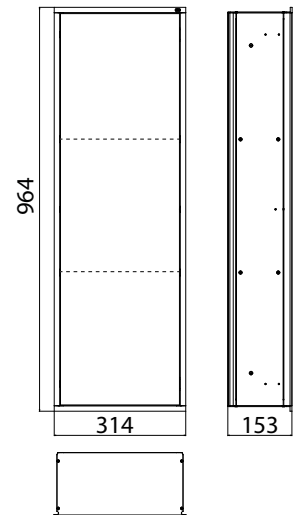

Schrankmodul - Unterputzmodell mit Glastür und 2 Aluminiumablagen
Unterputzmodule bitte immer mit Einbaurahmen bestellen
Cabinet module - build in model with glass-door and two aluminium shelves
Please order built-in modules with an installation frame

aluminium/optiwhite	9770 274 63	885,90 €	2
aluminium/optiwhite			
aluminium/schwarz	9770 275 63	885,90 €	2
aluminium/black			
chrom/optiwhite	9770 278 63	973,40 €	2
chrome/optiwhite			
chrom/schwarz	9770 279 63	973,40 €	2
chrome/black			
Einbaurahmen	9770 000 61	177,50 €	2
Built-in frame