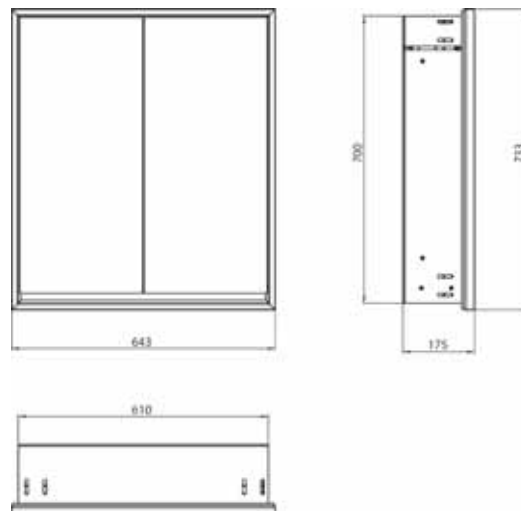

Lichtspiegelschrank loft, 600 mm, 2 Türen, **Unterputzmodell**, IP 20.
Umlaufende LED-Beleuchtung, mit verspiegelter- oder weißer Glasrückwand, 2 stufenlos einstellbare Ablagen, 2 Türen, 1 Steckdose, Lichtsteuerung über 3 kapazitive von außen bedienbare Touch-Bedienfelder (An/Aus, Helligkeit und Lichtfarbe - kalt/warm - stufenlos einstellbar), Kabeldurchlass nach außen bei geschlossenen Spiegeltüren. Höhe: 733 mm

Unterputz-Lichtspiegelschrank, immer mit Einbaurahmen bestellen
Illuminated mirror cabinet loft, 600 mm, 2 doors, **built-in version**, IP 20.
Surrounding LED lights, with mirrored or white glass back panel, 2 continuously adjustable shelves, 2 doors, 1 socket, light control via 3 capacitive touch control panels which can be operated from the outside (on/off, brightness and light colour - cold/warm - continuously adjustable), external cable routing for closed mirror doors Height: 733 mm.
Built-in illuminated mirror cabinet, please order with built-in frame.

aluminium/spiegel	9798 051 05	2.144,90 €	2
aluminium/mirror			
aluminium/weiss	9798 061 05	2.144,90 €	2
aluminium/white			
schwarz/spiegel	9798 133 05	2.466,60 €	2
black/mirror			
Einbaurahmen	9798 000 01	221,60 €	2
Built-in frame