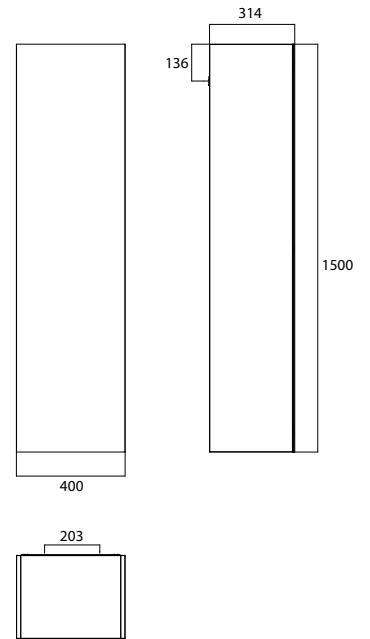

Hochschrank, 1.500 mm, mit Doppelspiegeltür
Korpus aus 16 mm MDF-Lackplatten, hochglanz schwarz oder weiß. Beidseitig verspiegelte Glastür (Verbundglas) mit Tip-on Beschlag. 4 Glasablagen. 1 LED-Innenraumleuchte mit Türkontaktschalter. Schrankaufhänger mit Aushängesicherung.

Tall cabinet, 1,500 mm, with double mirror door

Body made of 16 mm MDF lacquer boards, high-gloss black or white. Glass door mirrored on both sides (laminated glass) with tip-on fitting. 4 glass shelves. 1 LED interior luminaire with door contact switch. Cabinet hanger with safety catch.

weiss hochglanz/
spiegel

9579 504 01

1.647,20 €

2

white high gloss/
mirror

schwarz hochglanz/
spiegel

9579 509 01

1.647,20 €

2

black high gloss/
mirror