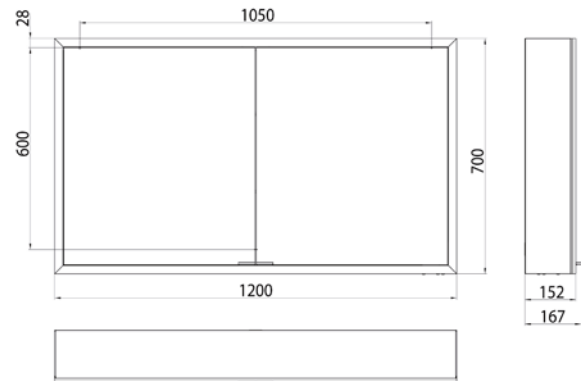

Lichtspiegelschrank prime, 1.200 mm, 2 Türen, **Unterputzmodell**, IP20
mit verspiegelter- oder weißer Glasrückwand, 2 stufenlos einstellbare Ablagen, 2 Türen, 2 Steckdosen, stufenlose Lichtsteuerung (an/aus, Helligkeit und Lichtfarbe) über drei in die Glasrückwand integrierte Touchsensoren, Höhe: 730 mm, LED-Beleuchtung

Unterputz-Lichtspiegelschrank, immer mit Einbaurahmen bestellen

Illuminated mirror cabinet prime, 1.200 mm, 2 doors, **built-in version**, IP 20
with mirrored or white glass back panel, 2 continuously adjustable crystal glass shelves, 2 doors, 2 sockets, continuous light control (on/off, brightness and light color) via three touch sensors which are integrated into the glass rear wall, height: 730 mm, LED-lights
Built-in illuminated mirror cabinet, please order with built-in frame.

aluminium/spiegel	9497 062 94	2.607,70 €	2
aluminium/mirror			
aluminium/weiss	9497 063 94	2.607,70 €	2
aluminium/white			
schwarz/spiegel	9497 135 94	2.999,40 €	2
black/mirror			
Einbaurahmen	9497 000 13	299,30 €	2
Built-in frame