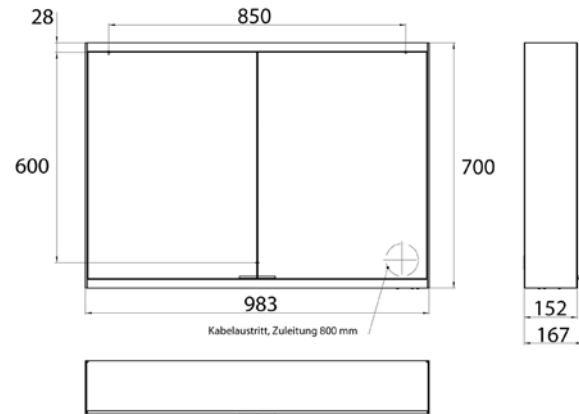

Lichtspiegelschrank prime 2, 1.000 mm, 2 Türen, **Unterputzmodell**, IP20
mit verspiegelter- oder weißer Glasrückwand, 2 stufenlos einstellbare Ablagen, 2 Türen, 2 Steckdosen, stufenlose Lichtsteuerung (an/aus, Helligkeit und Lichtfarbe) über drei in die Glasrückwand integrierte Touchsensoren, Höhe: 730 mm, LED-Beleuchtung

Unterputz-Lichtspiegelschrank, immer mit Einbaurahmen bestellen

Illuminated mirror cabinet prime 2, 1.000 mm, 2 doors, **built-in version**, IP 20
with mirrored or white glass back panel, 2 continuously adjustable crystal glass shelves, 2 doors, 2 sockets, continuous light control (on/off, brightness and light color) via three touch sensors which are integrated into the glass rear wall, height: 730 mm, LED-lights
Built-in illuminated mirror cabinet, please order with built-in frame.

aluminium/spiegel	9497 062 55	2.199,40 €	2
aluminium/mirror			
aluminium/weiss	9497 063 55	2.199,40 €	2
aluminium/white			
schwarz/spiegel	9497 135 55	2.529,30 €	2
black/mirror			
Einbaurahmen	9497 000 18	291,40 €	2
Built-in frame