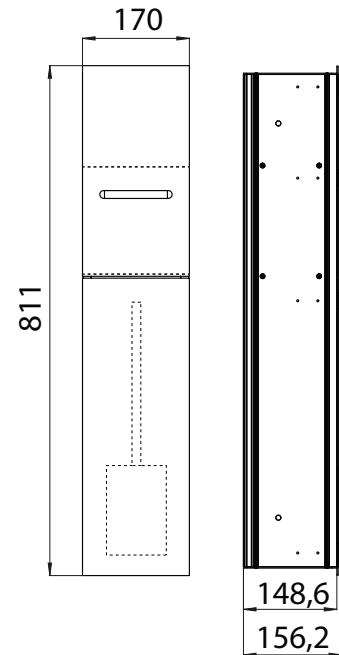

WC-Modul - Unterputzmodell
Reserverollen- / Feuchtpapierbox,
Papierhalter, Toilettenbürstengarnitur,
Türanschlag links
Unterputzmodule bitte immer mit Ein-
baurahmen bestellen
Module for WC - build in model
Boxes for spare paper holder, WC-paper,
toilet brush set, door hinge left
Please order built-in modules with an
installation frame

optiwhite	9754 274 51	1.066,80 €	2
optiwhite			
schwarz	9754 275 51	1.066,80 €	2
black			
Einbaurahmen	9750 000 51	145,50 €	2
Built-in frame