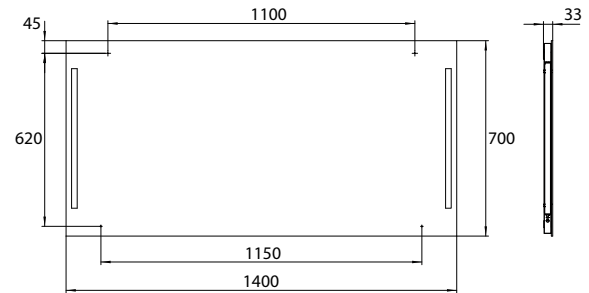

emco Illuminated mirror

PG

Lichtspiegel premium, 1.400 x 700 mm
ohne Schalter, LED (ca. 4.000 K)
Illuminated mirror premium,
1.400 x 700 mm
without switch, LED (ca. 4.000 K)

spiegel
mirror

4496 000 76

805,20 € 2