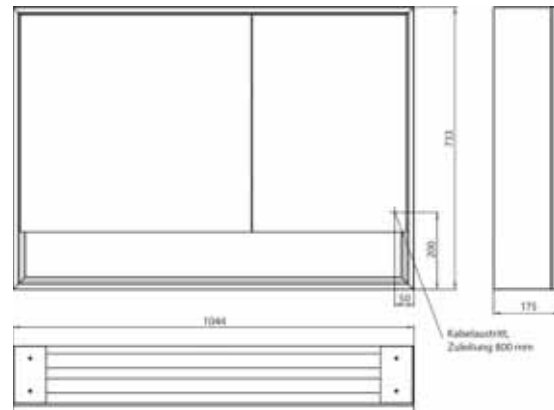

Lichtspiegelschrank loft mit Unterfach, 1.000 mm, 2 Türen, **Unterputzmodell**, IP 20. Umlaufende LED-Beleuchtung, mit verspiegelter- oder weißer Glasrückwand, 2 stufenlos einstellbare Ablagen, 2 Türen (breite Tür links), 2 Steckdosen, Lichtsteuerung über 3 kapazitive von außen bedienbare Touch-Bedienfelder (An/Aus, Helligkeit und Lichtfarbe - kalt/warm - stufenlos einstellbar), Kabeldurchlass nach außen bei geschlossenen Spiegeltüren. Offenes Unterfach (Höhe: 122 mm) über die komplette Breite mit verspiegelter Rückwand. Höhe: 733 mm
Unterputz-Lichtspiegelschrank, immer mit Einbaurahmen bestellen
Illuminated mirror cabinet loft with an accessible compartment, 1.000 mm, 2 doors, **built-in version**, IP 20. Surrounding LED lights, with mirrored or white glass back panel, 2 continuously adjustable shelves, 2 doors (wide door on the left), 2 sockets, light control via 3 capacitive touch control panels which can be operated from the outside (on/off, brightness and light colour - cold/warm - continuously adjustable), external cable routing for closed mirror doors. Accessible compartment (height: 122 mm) on the bottom with mirrored rear wall. Height: 733 mm. Built-in illuminated mirror cabinet, please order with built-in frame.

aluminium/spiegel	9798 052 17	2.481,90 €	2
aluminium/mirror			
aluminium/weiss	9798 062 17	2.481,90 €	2
aluminium/white			
schwarz/spiegel	9798 135 17	2.854,20 €	2
black/mirror			
Einbaurahmen	9798 000 03	291,40 €	2
Built-in frame