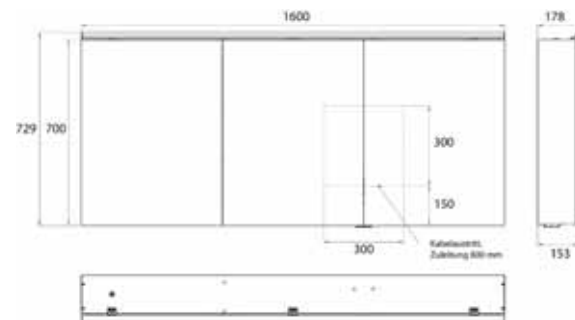

emco pure 2 Classic

PG

Lichtspiegelschrank Pure 2 Classic (LED),
1600 mm, IP 20, 34 W, 2.700-6.500 K

Aufputzmodell, 6 stufenlos einstellbare Ablagen, 3 Türen, 2 Steckdosen, Höhe: 729 mm, mit LED-Aufsatzleuchte (Waschtischbeleuchtung, Oberlicht separat abschaltbar)

Illuminated mirror cabinet Pure 2 Classic (LED), 1600 mm, IP 20, 34 W, 2.700-6.500 K

wall-mounted model, 6 continuously adjustable shelves, 3 doors, 2 sockets, height: 729 mm, with LED top light (washbasin light, top light can be switched off separately)

aluminium
aluminium

9797 055 07

2.344,80 €

2

Einzelgriff, ohne Logo
Single grip, without logo

chrom

9497 001 90

14,00 €

S

chrome

schwarz

9497 133 90

17,00 €

S

black

2 Griffe (Paar), 1x mit, 1x ohne Logo
2 grips (pair), 1x with, 1x without logo

chrom

9497 001 91

28,00 €

S

chrome

schwarz

9497 133 91

35,00 €

S

black