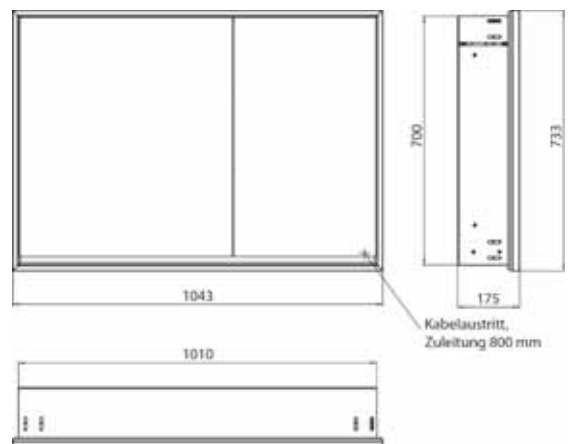

Lichtspiegelschrank loft, 1.000 mm, 2 Türen, **Aufputzmodell** mit verspiegelten Seitenwänden, IP 20.
Umlaufende LED-Beleuchtung, mit verspiegelter- oder weißer Glasrückwand, 2 stufenlos einstellbare Ablagen, 2 Türen (breite Tür links), 2 Steckdosen, Lichtsteuerung über 3 kapazitive von außen bedienbare Touch-Bedienfelder (An/Aus, Helligkeit und Lichtfarbe - kalt/warm - stufenlos einstellbar), Kabeldurchlass nach außen bei geschlossenen Spiegeltüren. Höhe: 733 mm

Illuminated mirror cabinet loft, 1.000 mm, 2 doors, **wall-mounted model** with mirrored side panels, IP 20.
Surrounding LED lights, with mirrored or white glass back panel, 2 continuously adjustable shelves, 2 doors (wide door on the left), 2 sockets, light control via 3 capacitive touch control panels which can be operated from the outside (on/off, brightness and light colour - cold/warm - continuously adjustable), external cable routing for closed mirror doors Height: 733 mm

aluminium/spiegel	9798 051 16	2.511,10 €	2
aluminium/mirror			
aluminium/weiss	9798 061 16	2.511,10 €	2
aluminium/white			
schwarz/spiegel	9798 133 16	2.887,80 €	2
black/mirror			

Lichtspiegelschrank loft, 1.000 mm, 2 Türen, **Unterputzmodell**, IP 20.
Umlaufende LED-Beleuchtung, mit verspiegelter- oder weißer Glasrückwand, 2 stufenlos einstellbare Ablagen, 2 Türen (breite Tür links), 2 Steckdosen, Lichtsteuerung über 3 kapazitive von außen bedienbare Touch-Bedienfelder (An/Aus, Helligkeit und Lichtfarbe - kalt/warm - stufenlos einstellbar), Kabeldurchlass nach außen bei geschlossenen Spiegeltüren. Höhe: 733 mm