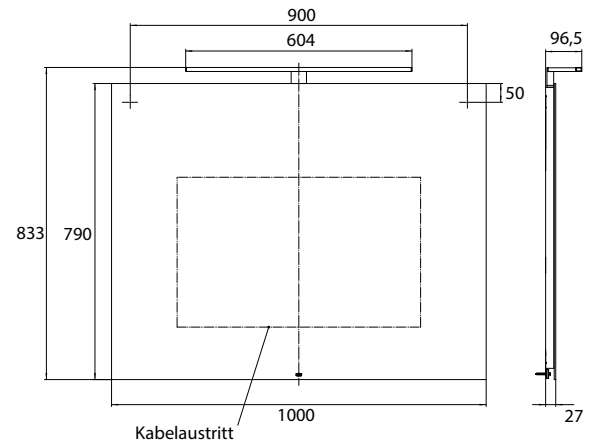

LED-Lichtspiegel mee, 1000 x 790 mm
ca. 4.000 K, mit Sensor-Schalter (Ein/
Aus), IP 44
LED-illuminated mirror mee,
1000 x 790 mm
ca. 4.000 K, with sensor switch (on/ off),
IP 44

spiegel 4496 000 04 566,40 € 2
mirror

LED-Lichtspiegel mee, 1200 x 790 mm
ca. 4.000 K, mit Sensor-Schalter (Ein/
Aus), IP 44
LED-illuminated mirror mee,
1200 x 790 mm
ca. 4.000 K, with sensor switch (on/ off),
IP 44

spiegel 4496 000 05 656,40 € 2
mirror