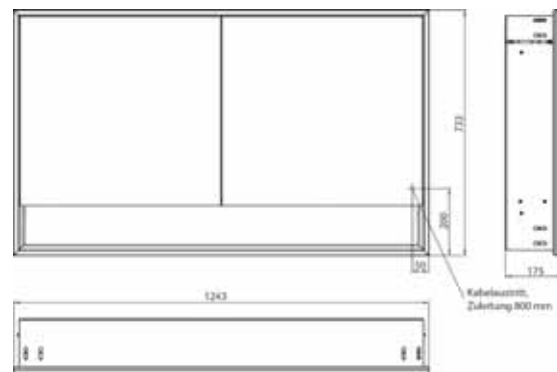

emco loft mit Unterfach

emco loft with lower compartment

PG

Lichtspiegelschrank loft mit Unterfach, 1.200 mm, 2 Türen, **Aufputzmodell** mit verspiegelten Seitenwänden, IP 20. Umlaufende LED-Beleuchtung, mit verspiegelter- oder weißer Glasrückwand, 2 stufenlos einstellbare Ablagen, 2 Türen, 2 Steckdosen, Lichtsteuerung über 3 kapazitive von außen bedienbare Touch-Bedienfelder (An/Aus, Helligkeit und Lichtfarbe - kalt/warm - stufenlos einstellbar), Kabeldurchlass nach außen bei geschlossenen Spiegeltüren. Offenes Unterfach (Höhe: 122 mm) über die komplette Breite mit verspiegelter Rückwand. Höhe: 733 mm

Illuminated mirror cabinet loft with an accessible compartment, 1.200 mm, 2 doors, **wall-mounted model** with mirrored side panels, IP 20.

Surrounding LED lights, with mirrored or white glass back panel, 2 continuously adjustable shelves, 2 doors, 2 sockets, light control via 3 capacitive touch control panels which can be operated from the outside (on/off, brightness and light colour - cold/warm - continuously adjustable), external cable routing for closed mirror doors. Accessible compartment (height: 122 mm) on the bottom with mirrored rear wall. Height: 733 mm.

aluminium/spiegel	9798 052 18	2.774,70 €	2
aluminium/mirror			
aluminium/weiss	9798 062 18	2.774,70 €	2
aluminium/white			
schwarz/spiegel	9798 135 18	3.190,90 €	2
black/mirror