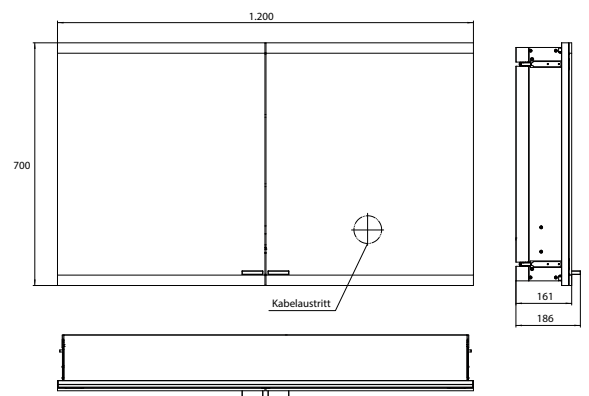

Lichtspiegelschrank evo, 1.200 mm, 2 Türen, **Aufputzmodell**, IP 20
Stufenlose Lichtsteuerung An/Aus, Helligkeit und Lichtfarbe (2.700 bis 6.500 K) über drei integrierte Touchbedienfelder, Waagerechte LED-Beleuchtung, verspiegelte Rückwand, 2 stufenlos einstellbare Glasablagen, 2 Steckdosen, Höhe: 700 mm

Illuminated mirror cabinet evo, 1.200 mm, 2 doors, **wall-mounted version**, IP 20
Continuous light control on/off, brightness and light color (2.700 bis 6.500 K) via three integrated touch control panels. Horizontal LED-lights with mirrored back panel, 2 continuously adjustable crystal glass shelves, 2 sockets, height: 700 mm

aluminium 9397 081 06 3.514,90 € 2
aluminium

Lichtspiegelschrank evo, 1.200 mm, 2 Türen, **Unterputzmodell**, IP 20
Stufenlose Lichtsteuerung An/Aus, Helligkeit und Lichtfarbe (2.700 bis 6.500 K) über drei integrierte Touchbedienfelder, Waagerechte LED-Beleuchtung, verspiegelte Rückwand, 2 stufenlos einstellbare Glasablagen, 2 Steckdosen, Höhe: 700 mm

Unterputz-Lichtspiegelschrank, immer mit Einbaurahmen bestellen
Illuminated mirror cabinet evo, 1.200 mm, 2 doors, **built-in version**, IP 20
Continuous light control on/off, brightness and light color (2.700 bis 6.500 K) via three integrated touch control panels. Horizontal LED-lights with mirrored back panel, 2 continuously adjustable crystal glass shelves, 2 sockets, height: 700 mm
Built-in illuminated mirror cabinet, please order with built-in frame.

aluminium 9397 081 16 3.514,90 € 2
aluminium
Einbaurahmen 9397 000 04 273,50 € 2
Built-in frame