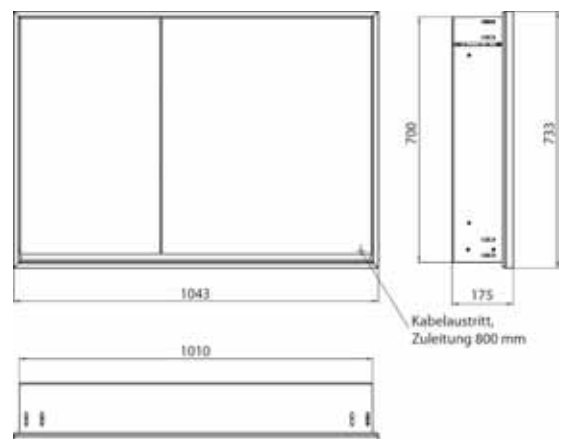

Lichtspiegelschrank loft, 1.000 mm, 2 Türen, **Aufputzmodell** mit verspiegelten Seitenwänden, IP 20.
Umlaufende LED-Beleuchtung, mit verspiegelter- oder weißer Glasrückwand, 2 stufenlos einstellbare Ablagen, 2 Türen (breite Tür rechts), 2 Steckdosen, Lichtsteuerung über 3 kapazitive von außen bedienbare Touch-Bedienfelder (An/Aus, Helligkeit und Lichtfarbe - kalt/warm - stufenlos einstellbar), Kabeldurchlass nach außen bei geschlossenen Spiegeltüren. Höhe: 733 mm

Illuminated mirror cabinet loft, 1.000 mm, 2 doors, **wall-mounted model** with mirrored side panels, IP 20.
Surrounding LED lights, with mirrored or white glass back panel, 2 continuously adjustable shelves, 2 doors (wide door on the right), 2 sockets, light control via 3 capacitive touch control panels which can be operated from the outside (on/off, brightness and light colour - cold/warm - continuously adjustable), external cable routing for closed mirror doors
Height: 733 mm

aluminium/spiegel	9798 051 14	2.511,10 €	2
aluminium/mirror			
aluminium/weiss	9798 061 14	2.511,10 €	2
aluminium/white			
schwarz/spiegel	9798 133 14	2.887,80 €	2
black/mirror			

Lichtspiegelschrank loft, 1.000 mm, 2 Türen, **Unterputzmodell**, IP 20.
Umlaufende LED-Beleuchtung, mit verspiegelter- oder weißer Glasrückwand, 2 stufenlos einstellbare Ablagen, 2 Türen (breite Tür rechts), 2 Steckdosen, Lichtsteuerung über 3 kapazitive von außen bedienbare Touch-Bedienfelder (An/Aus, Helligkeit und Lichtfarbe - kalt/warm - stufenlos einstellbar), Kabeldurchlass nach außen bei geschlossenen Spiegeltüren. Höhe: 733 mm