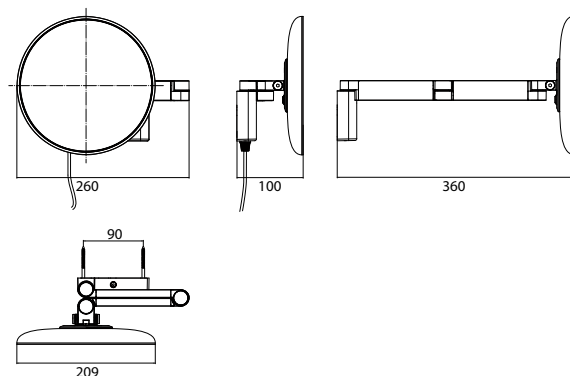

emco kosmetikspiegel evo

emco cosmetic mirror evo

PG

LED Rasier- und Kosmetikspiegel, rund, Wandmodell, Doppelgelenkarm mit Wandanschluss

2 Lichttaster, Helligkeit und Lichtfarbe - kalt/warm (2.700 - 6.500 K) - stufenlos dimmbar.

LED Shaving- and cosmetic mirror, round, wall mounted, two swivel arms

2 switches, brightness and luminous colour cold/warm (2.700 - 6.500 K) continuously dimmable.

chrom, Vergr.: 5-fach
chrome, 5 magn. glass

1095 060 30 556,20 € 2

chrom, Vergr.: 3-fach
chrome, 3 magn. glass

1095 060 31 556,20 € 2

schwarz, Vergr.: 5-fach
black, 5 magn. glass

1095 133 30 640,90 € 2

schwarz, Vergr.: 3-fach
black, 3 magn. glass

1095 133 31 640,90 € 2

LED Rasier- und Kosmetikspiegel, rund, Wandmodell, Doppelgelenkarm mit Spiralkabel und Stecker

2 Lichttaster, Helligkeit und Lichtfarbe - kalt/warm (2.700 - 6.500 K) - stufenlos dimmbar.

LED Shaving- and cosmetic mirror, round, wall mounted, two swivel arms with helix cable and switch

2 switches, brightness and luminous colour cold/warm (2.700 - 6.500 K) continuously dimmable.

chrom, Vergr.: 5-fach
chrome, 5 magn. glass

1095 060 40 595,50 € 2

chrom, Vergr.: 3-fach
chrome, 3 magn. glass

1095 060 41 595,50 € 2

schwarz, Vergr.: 5-fach
black, 5 magn. glass

1095 133 40 688,50 € 2

schwarz, Vergr.: 3-fach
black, 3 magn. glass

1095 133 41 688,50 € 2