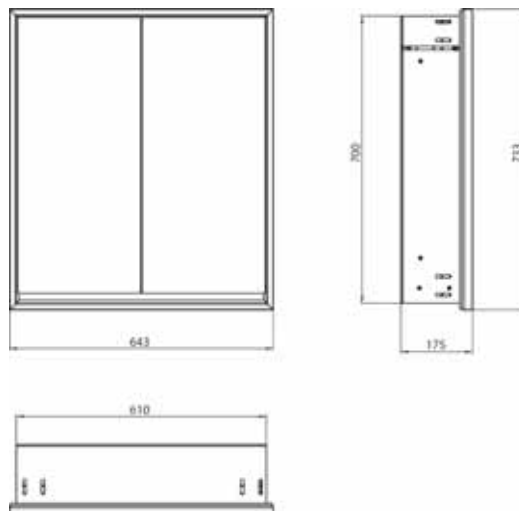

Lichtspiegelschrank loft, 600 mm, 2 Türen, **Unterputzmodell**, IP 20.
Umlaufende LED-Beleuchtung, mit verspiegelter- oder weißer Glasrückwand, 2 stufenlos einstellbare Ablagen, 2 Türen, 1 Steckdose, Lichtsteuerung über 3 kapazitive von außen bedienbare Touch-Bedienfelder (An/Aus, Helligkeit und Lichtfarbe - kalt/warm - stufenlos einstellbar), Kabeldurchlass nach außen bei geschlossenen Spiegeltüren. Höhe: 733 mm

Unterputz-Lichtspiegelschrank, immer mit Einbaurahmen bestellen
Illuminated mirror cabinet loft, 600 mm, 2 doors, **built-in version**, IP 20.
Surrounding LED lights, with mirrored or white glass back panel, 2 continuously adjustable shelves, 2 doors, 1 socket, light control via 3 capacitive touch control panels which can be operated from the outside (on/off, brightness and light colour - cold/warm - continuously adjustable), external cable routing for closed mirror doors Height: 733 mm.
Built-in illuminated mirror cabinet, please order with built-in frame.

aluminium/spiegel	9798 051 05	2.144,90 €	2
aluminium/mirror			
aluminium/weiss	9798 061 05	2.144,90 €	2
aluminium/white			
schwarz/spiegel	9798 133 05	2.466,60 €	2
black/mirror			
Einbaurahmen	9798 000 01	221,60 €	2
Built-in frame