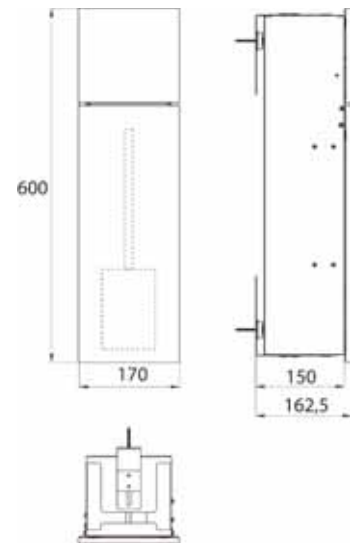

emco asis pure (Glasfront)

emco asis pure (Glass front)

PG

WC-Modul - Unterputzmodell
mit Fach für WC-Papier und integrierter
Toilettenbürstengarnitur. Türanschlag
links. Kein Einbaurahmen erforderlich.
Module for WC - build in model
with box for WC-paper and integrated
toilet brush set, left-hinged door
No additional build-in frame required

alpin-weiß (hochglanz)	9755 274 02	688,90 €	2
alpin-weiß (high gloss)			
schwarz (hochglanz)	9755 275 02	688,90 €	2
black (high gloss)			
alpin-weiß (matt)	9755 284 02	688,90 €	2
alpin-white (matt)			
schwarz-matt	9755 285 02	688,90 €	2
matt black