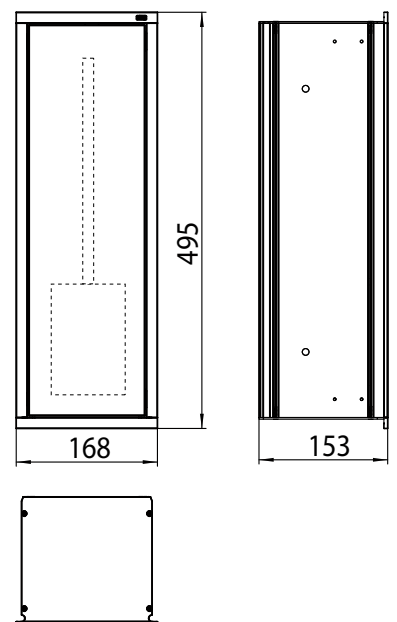

Toilettenbürstengarnitur-Modul - Unter-
putzmodell
Türanschlag links/rechts wechselbar
Unterputzmodule bitte immer mit Ein-
baurahmen bestellen
Module for toilet brush set - built-in-
model
door hinge left/right changeable
Please order built-in modules with an
installation frame

chrom/optiwhite	9730 278 31	805,70 €	2
chrome/optiwhite			
chrom/schwarz	9730 279 31	805,70 €	2
chrome/black			
Einbaurahmen	9730 000 31	119,10 €	2
Built-in frame