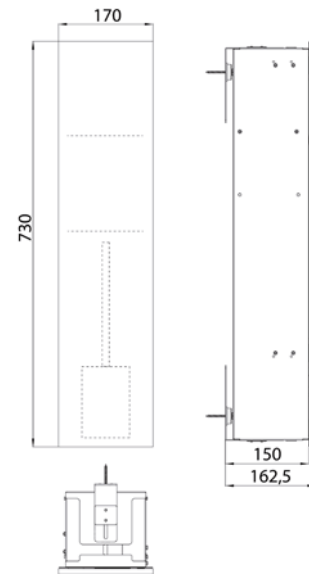

WC-Modul - Unterputzmodell mit Fächern für Reserverolle oder Feuchtpapierbox, WC-Papier und integrierter Toilettenbürstengarnitur. Türanschlag links.
Kein Einbaurahmen erforderlich.
Module for WC - build in model with boxes for WC-paper and spare paper or moist-tissue box and integrated toilet brush set, left-hinged door
No additional build-in frame required

alpin-weiß (hochglanz)	9755 274 10	746,00 €	2
alpin-weiß (high gloss)			
schwarz (hochglanz)	9755 275 10	746,00 €	2
black (high gloss)			
alpin-weiß (matt)	9755 284 10	746,00 €	2
alpin-white (matt)			
schwarz-matt	9755 285 10	746,00 €	2
matt black