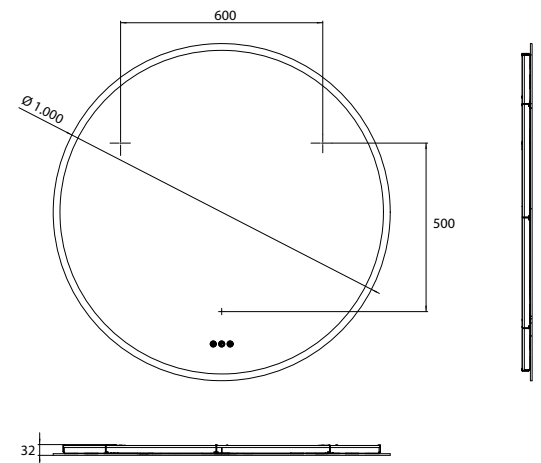

LED-Lichtspiegel Pure ++, Ø 1.000 mm, mit Spiegelheizung mit umlaufender Mattierung der Spiegelfläche und Lichtsteuerung über drei Touchsensoren (An/Aus, Helligkeit, Lichtfarbe)
LED-illuminated mirror Pure ++, Ø 1.000 mm, with heating area with surrounding matting of the mirror surface and light control via three touch sensors (on/off, brightness, light colour)

spiegel
mirror

4411 410 10

1.120,50 € 2