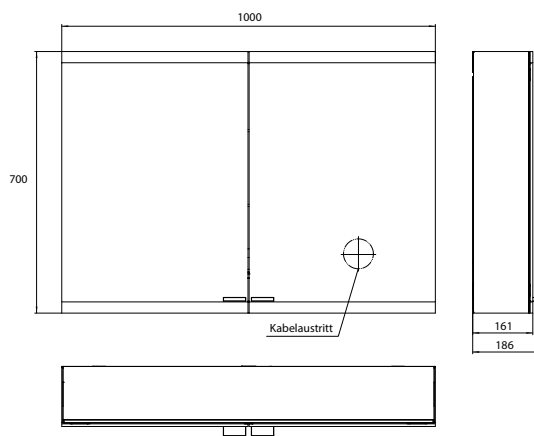

Lichtspiegelschrank evo, 1.000 mm, 2 Türen, **Unterputzmodell**, IP 20
Stufenlose Lichtsteuerung An/Aus, Helligkeit und Lichtfarbe (2.700 bis 6.500 K) über drei integrierte Touchbedienfelder, Waagerechte LED-Beleuchtung, verspiegelte Rückwand, 2 stufenlos einstellbare Glasablagen, 2 Steckdosen, Höhe: 700 mm

Unterputz-Lichtspiegelschrank, immer mit Einbaurahmen bestellen
Illuminated mirror cabinet evo, 1.000 mm, 2 doors, **built-in version**, IP 20
Continuous light control on/off, brightness and light color (2.700 bis 6.500 K) via three integrated touch control panels. Horizontal LED-lights with mirrored back panel, 2 continuously adjustable crystal glass shelves, 2 sockets, height: 700 mm
Built-in illuminated mirror cabinet, please order with built-in frame.

aluminium 9397 081 15 3.186,90 € 2
aluminium
Einbaurahmen 9397 000 03 253,50 € 2
Built-in frame