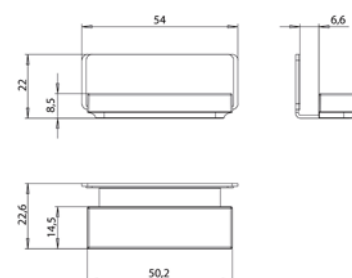

emco pure 2 Classic

PG

Lichtspiegelschrank Pure 2 Classic (LED),
1600 mm, IP 20, 34 W, 2.700-6.500 K

Aufputzmodell, 6 stufenlos einstellbare Ablagen, 3 Türen, 2 Steckdosen, Höhe: 729 mm, mit LED-Aufsatzleuchte (Waschtischbeleuchtung, Oberlicht separat abschaltbar)

Illuminated mirror cabinet Pure 2 Classic (LED), 1600 mm, IP 20, 34 W, 2.700-6.500 K

wall-mounted model, 6 continuously adjustable shelves, 3 doors, 2 sockets, height: 729 mm, with LED top light (washbasin light, top light can be switched off separately)

aluminium
aluminium

9797 055 07

2.344,80 €

2

Einzelgriff, ohne Logo
Single grip, without logo

chrom

9497 001 90

14,00 €

S

chrome

schwarz

9497 133 90

17,00 €

S

black

2 Griffe (Paar), 1x mit, 1x ohne Logo
2 grips (pair), 1x with, 1x without logo

chrom

9497 001 91

28,00 €

S

chrome

schwarz

9497 133 91

35,00 €

S

black