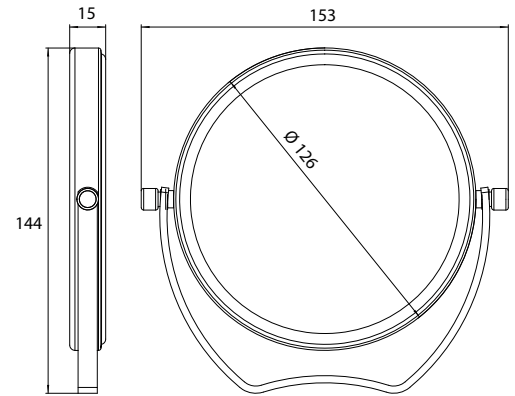

emco kosmetikspiegel pure

emco cosmetic mirror pure

PG

	Reisespiegel, 5-fach, rund, Ø 126 mm travel mirror, 5-times, round, Ø 126 mm	chrom, Vergr.: 5-fach chrome, 5 magn. glass	1094 001 26	50,70 € 2
	Handspiegel, 5-fach, rund, Ø 126 mm hand mirror, 5-times, round, Ø 126 mm	chrom, Vergr.: 5-fach chrome, 5 magn. glass	1094 001 32	63,40 € 2