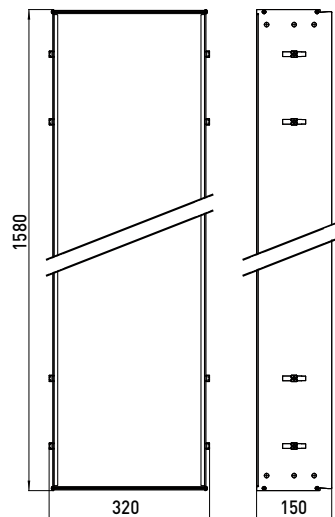

Einbaurahmen
für Asis Module (300) mit 1584 mm
Unterputzmodule bitte immer mit Ein-
baurahmen bestellen
Built-in frame
for Asis module (300) 1584 mm
Please order built-in modules with an
installation frame

Einbaurahmen 9720 000 11 279,90 € 2
Built-in frame