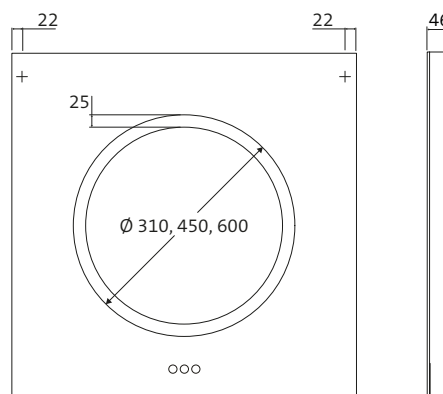

emco lichtspiegel MI 240 | MI 240+

emco illuminated mirror MI 240 | MI 240+

LED-Lichtspiegel MI 240 mit einem oder zwei runden Lichtauschnitten und verdecktem Sensorschalter unten rechts.

Matt eloxierte, seitliche Aluminiumblende. Stufenlose Lichtsteuerung über einen verdeckten Sensorschalter mit den Funktionen: Ein- und Ausschalten, Helligkeit stufenlos und Lichtfarbe (2.700 bis 6.500 K) in drei Stufen einstellbar. Memoryfunktion.

LED illuminated mirror MI 240 with one or two round, light cut-outs and concealed sensor switch bottom right.

Matt anodised aluminium side panel. Stepless light control via a concealed sensor switch with the functions: switching on and off, brightness infinitely variable and light colour (2,700 to 6,500 K) adjustable in three steps. Memory function.

LED-Lichtspiegel MI 240+ mit einem oder zwei runden Lichtauschnitten und Touch-Bedienfeld.

Matt eloxierte, seitliche Aluminiumblende. Indirekte Waschplatzbeleuchtung unten. Stufenlose Lichtsteuerung über drei Touchsensoren in der Spiegelfläche mit den Funktionen: Ein- und Ausschalten, Helligkeit und Lichtfarbe (2.700 bis 6.500 K) in drei Stufen oder stufenlos einstellbar. Memoryfunktion (die letzte Lichteinstellung wird gespeichert).

LED illuminated mirror MI 240+ with one or two round light cut-outs and touch control panel.

Matt anodised aluminium side panel. Surrounding, concealed and Indirect washbasin lighting. Stepless light control via three touch sensors in the mirror surface with the functions: switching on and off, brightness and light colour (2,700 to 6,500 K) adjustable in three steps or continuously. Memory function (the last light setting is stored and recalled).

MASSANFERTIGUNGEN