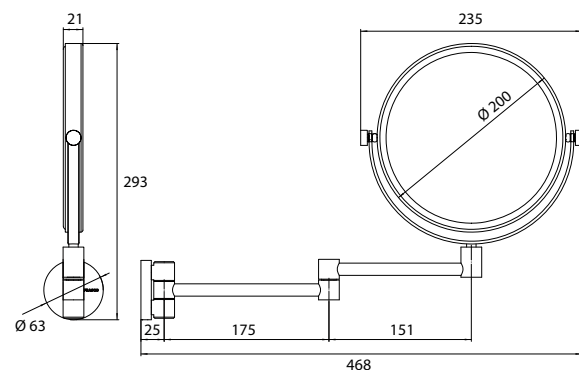

emco kosmetikspiegel pure

emco cosmetic mirror pure

PG

	Rasier- und Kosmetikspiegel einarmig, rund, Ø 200 mm, Vergrößerung: 3 fach Shaving and cosmetic mirror one arm, round, Ø 200 mm, 3 ma- gnifying glass	chrom chrome	1094 001 08	139,40 € 2
	Rasier- und Kosmetikspiegel zweiarmig, rund, Ø 200 mm, Vergrößerung: 3 fach Shaving and cosmetic mirror two arms, round, Ø 200 mm, 3 ma- gnifying glass	chrom chrome	1094 001 10	139,40 € 2
	Rasier- und Kosmetikspiegel einarmig, rund, Ø 190 mm, Vergrößerung: 3 fach, höhenverstellbar Shaving and cosmetic mirror one arm, round, Ø 190 mm, 3 ma- gnifying glass, height adjustable	chrom chrome	1094 001 11	139,40 € 2