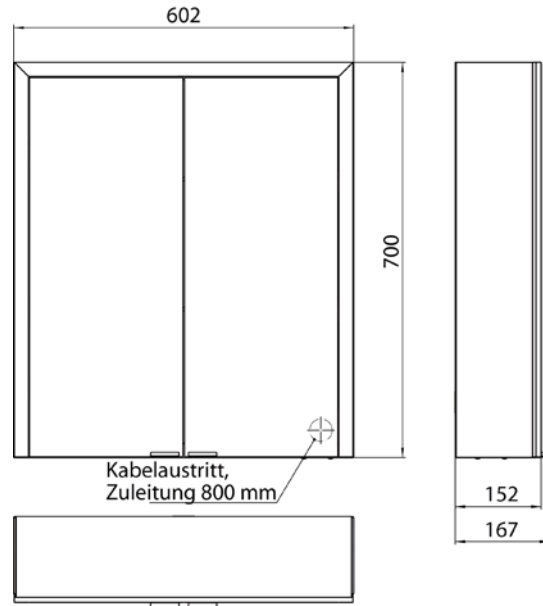

Lichtspiegelschrank prime 3, 600 mm, 2 Türen, **Aufputzmodell**, IP20
Seitenwand verspiegelt, mit verspiegelter- oder weißer Glasrückwand, 2 stufenlos einstellbare Ablagen, 2 Türen, 1 Steckdose, stufenlose Lichtsteuerung (an/aus, Helligkeit und Lichtfarbe) über drei in die Glasrückwand integrierte Touchsensoren, Höhe: 700 mm, LED-Beleuchtung

Illuminated mirror cabinet prime 3, 600 mm, 2 doors, **wall-mounted version**, IP 20

with mirrored or white glass back panel, mirrored side panels, 2 continuously adjustable crystal glass shelves, 2 doors, 1 socket, continuous light control (on/off, brightness and light color) via three touch sensors which are integrated into the glass rear wall, height: 700 mm, LED-lights

aluminium/spiegel	9497 072 02	2.028,90 €	2
aluminium/mirror			
aluminium/weiss	9497 073 02	2.028,90 €	2
aluminium/white			
schwarz/spiegel	9497 143 02	2.344,10 €	2
black/mirror