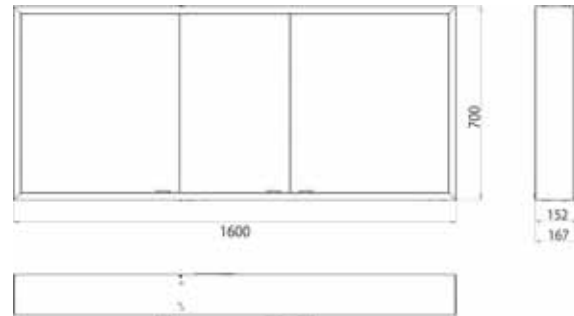

emco prime

PG

Lichtspiegelschrank prime, 1.600 mm, 3 Türen, **Aufputzmodell**, IP20
Seitenwand verspiegelt, mit verspiegelter- oder weißer Glasrückwand, 4 stufenlos einstellbare Ablagen, 3 Türen, 2 Steckdosen, stufenlose Lichtsteuerung (an/aus, Helligkeit und Lichtfarbe) über drei in die Glasrückwand integrierte Touchsensoren, Höhe: 700 mm, LED-Beleuchtung

Illuminated mirror cabinet prime, 1.600 mm, 3 doors, **wall-mounted version**, IP 20

with mirrored or white glass back panel, mirrored side panels, 4 continuously adjustable crystal glass shelves, 3 doors, 2 sockets, continuous light control (on/off, brightness and light color) via three touch sensors which are integrated into the glass rear wall, height: 700 mm, LED-lights

aluminium/spiegel	9497 062 86	3.322,50 €	2
aluminium/mirror			
aluminium/weiss	9497 063 86	3.322,50 €	2
aluminium/white			
schwarz/spiegel	9497 135 86	3.816,30 €	2
black/mirror			

Lichtspiegelschrank prime, 1.600 mm, 3 Türen, **Unterputzmodell**, IP20
mit verspiegelter- oder weißer Glasrückwand, 4 stufenlos einstellbare Ablagen, 3 Türen, 2 Steckdosen, stufenlose Lichtsteuerung (an/aus, Helligkeit und Lichtfarbe) über drei in die Glasrückwand integrierte Touchsensoren, Höhe: 730 mm, LED-Beleuchtung

Unterputz-Lichtspiegelschrank, immer mit Einbaurahmen bestellen

Illuminated mirror cabinet prime, 1.600 mm, 3 doors, **built-in version**, IP 20
with mirrored or white glass back panel, 4 continuously adjustable crystal glass shelves, 3 doors, 2 sockets, continuous light control (on/off, brightness and light color) via three touch sensors which are integrated into the glass rear wall, height: 730 mm, LED-lights
Built-in illuminated mirror cabinet, please order with built-in frame.

aluminium/spiegel	9497 062 96	3.287,50 €	2
aluminium/mirror			
aluminium/weiss	9497 063 96	3.287,50 €	2
aluminium/white			
schwarz/spiegel	9497 135 96	3.780,60 €	2
black/mirror			
Einbaurahmen	9497 000 29	315,20 €	2
Built-in frame