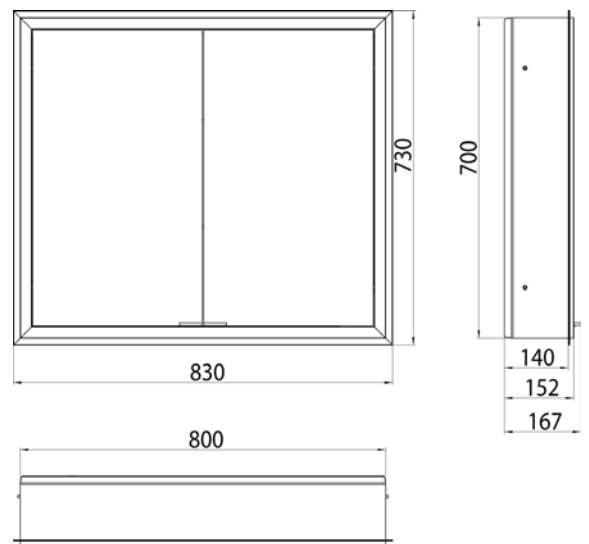

Lichtspiegelschrank prime, 800 mm, 2 Türen, **Unterputzmodell**, IP20
mit verspiegelter- oder weißer Glasrückwand, 2 stufenlos einstellbare Ablagen, 2 Türen, 1 Steckdose, stufenlose Lichtsteuerung (an/aus, Helligkeit und Lichtfarbe) über drei in die Glasrückwand integrierte Touchsensoren, Höhe: 730 mm, LED-Beleuchtung

Unterputz-Lichtspiegelschrank, immer mit Einbaurahmen bestellen

Illuminated mirror cabinet prime, 800 mm, 2 doors, **built-in version**, IP 20
with mirrored or white glass back panel, 2 continuously adjustable crystal glass shelves, 2 doors, 1 socket, continuous light control (on/off, brightness and light color) via three touch sensors which are integrated into the glass rear wall, height: 730 mm, LED-lights
Built-in illuminated mirror cabinet, please order with built-in frame.

aluminium/spiegel	9497 062 72	2.196,30 €	2
aluminium/mirror			
aluminium/weiss	9497 063 72	2.196,30 €	2
aluminium/white			
schwarz/spiegel	9497 135 72	2.523,90 €	2
black/mirror			
Einbaurahmen	9497 000 11	251,40 €	2
Built-in frame