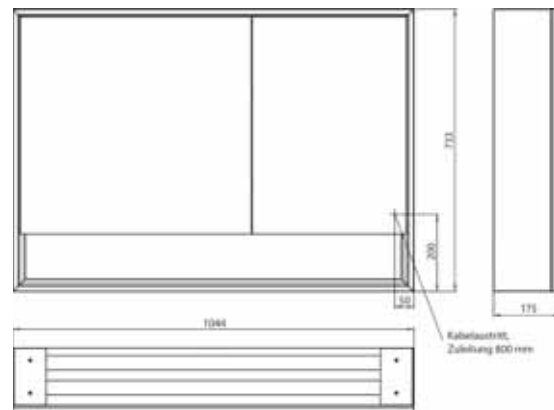

Lichtspiegelschrank loft mit Unterfach, 1.000 mm, 2 Türen, **Unterputzmodell**, IP 20. Umlaufende LED-Beleuchtung, mit verspiegelter- oder weißer Glasrückwand, 2 stufenlos einstellbare Ablagen, 2 Türen (breite Tür links), 2 Steckdosen, Lichtsteuerung über 3 kapazitive von außen bedienbare Touch-Bedienfelder (An/Aus, Helligkeit und Lichtfarbe - kalt/warm - stufenlos einstellbar), Kabeldurchlass nach außen bei geschlossenen Spiegeltüren. Offenes Unterfach (Höhe: 122 mm) über die komplette Breite mit verspiegelter Rückwand. Höhe: 733 mm
Unterputz-Lichtspiegelschrank, immer mit Einbaurahmen bestellen
Illuminated mirror cabinet loft with an accessible compartment, 1.000 mm, 2 doors, **built-in version**, IP 20. Surrounding LED lights, with mirrored or white glass back panel, 2 continuously adjustable shelves, 2 doors (wide door on the left), 2 sockets, light control via 3 capacitive touch control panels which can be operated from the outside (on/off, brightness and light colour - cold/warm - continuously adjustable), external cable routing for closed mirror doors. Accessible compartment (height: 122 mm) on the bottom with mirrored rear wall. Height: 733 mm. Built-in illuminated mirror cabinet, please order with built-in frame.

aluminium/spiegel	9798 052 17	2.481,90 €	2
aluminium/mirror			
aluminium/weiss	9798 062 17	2.481,90 €	2
aluminium/white			
schwarz/spiegel	9798 135 17	2.854,20 €	2
black/mirror			
Einbaurahmen	9798 000 03	291,40 €	2
Built-in frame