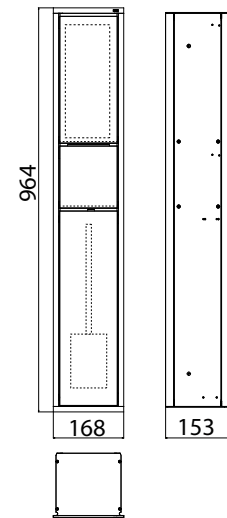

Gäste-WC-Modul - Unterputzmodell
Müllbeutelhalter, Papierhalter, Toiletten-
bürstengarnitur, Türanschlag links/rechts
wechselbar
Unterputzmodule bitte immer mit
Einbaurahmen bestellen
Module for Guest-WC - build in version
Waste box, paper holder, toilet brush set,
door hinge left/right changeable
Please order built-in modules with an
installation frame

aluminium/optiwhite	9760 274 70	1.211,90 €	2
aluminium/optiwhite			
aluminium/schwarz	9760 275 70	1.211,90 €	2
aluminium/black			
chrom/optiwhite	9760 278 70	1.333,70 €	2
chrome/optiwhite			
chrom/schwarz	9760 279 70	1.333,70 €	2
chrome/black			
Einbaurahmen	9760 000 61	157,90 €	2
Built-in frame