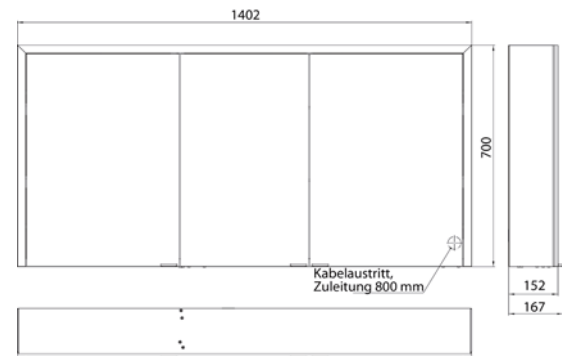

Lichtspiegelschrank prime 3, 1.400 mm, 3 Türen, **Unterputzmodell**, IP20 mit verspiegelter- oder weißer Glasrückwand, 4 stufenlos einstellbare Ablagen, 3 Türen, 2 Steckdosen, stufenlose Lichtsteuerung (an/aus, Helligkeit und Lichtfarbe) über drei in die Glasrückwand integrierte Touchsensoren, Höhe: 730 mm, LED-Beleuchtung

Unterputz-Lichtspiegelschrank, immer mit Einbaurahmen bestellen
Illuminated mirror cabinet prime 3, 1.400 mm, 2 doors, **built-in version**, IP 20 with mirrored or white glass back panel, 4 continuously adjustable crystal glass shelves, 3 doors, 2 sockets, continuous light control (on/off, brightness and light color) via three touch sensors which are integrated into the glass rear wall, height: 730 mm, LED-lights
Built-in illuminated mirror cabinet, please order with built-in frame.

aluminium/spiegel	9497 172 07	3.217,50 €	2
aluminium/mirror			
aluminium/weiss	9497 173 07	3.217,50 €	2
aluminium/white			
schwarz/spiegel	9497 144 07	3.710,60 €	2
black/mirror			
Einbaurahmen	9497 000 30	309,00 €	2
Built-in frame