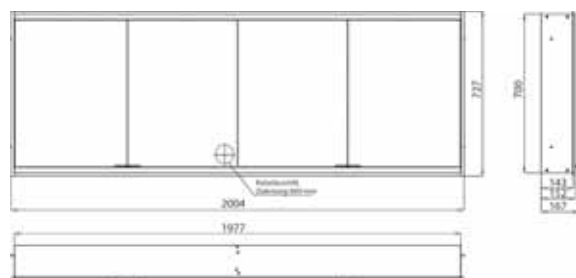

emco prime 2

PG

Lichtspiegelschrank prime 2, 2.000 mm, 4 Türen, **Aufputzmodell**, IP20
Seitenwand verspiegelt, mit verspiegelter- oder weißer Glasrückwand, 4 stufenlos einstellbare Ablagen, 4 Türen, 2 Steckdosen, stufenlose Lichtsteuerung (an/aus, Helligkeit und Lichtfarbe) über drei in die Glasrückwand integrierte Touchsensoren, Höhe: 700 mm, LED-Beleuchtung

Illuminated mirror cabinet prime 2, 2.000 mm, 4 doors, **wall-mounted version**, IP 20

with mirrored or white glass back panel, mirrored side panels, 4 continuously adjustable crystal glass shelves, 4 doors, 2 sockets, continuous light control (on/off, brightness and light color) via three touch sensors which are integrated into the glass rear wall, height: 700 mm, LED-lights

aluminium/spiegel	9497 062 66	3.430,00 €	2
aluminium/mirror			
aluminium/weiss	9497 063 66	3.430,00 €	2
aluminium/white			
schwarz/spiegel	9497 135 66	3.944,50 €	2
black/mirror			

Lichtspiegelschrank prime 2, 2.000 mm, 4 Türen, **Unterputzmodell**, IP20
mit verspiegelter- oder weißer Glasrückwand, 4 stufenlos einstellbare Ablagen, 4 Türen, 2 Steckdosen, stufenlose Lichtsteuerung (an/aus, Helligkeit und Lichtfarbe) über Touchsensoren, Höhe: 730 mm, LED-Beleuchtung

Unterputz-Lichtspiegelschrank, immer mit Einbaurahmen bestellen

Illuminated mirror cabinet prime 2, 2.000 mm, 4 doors, **built-in version**, IP 20

with mirrored or white glass back panel, 4 continuously adjustable crystal glass shelves, 4 doors, 2 sockets, continuous light control (on/off, brightness and light color) via three touch sensors which are integrated into the glass rear wall, height: 730 mm, LED-lights

Built-in illuminated mirror cabinet, please order with built-in frame.