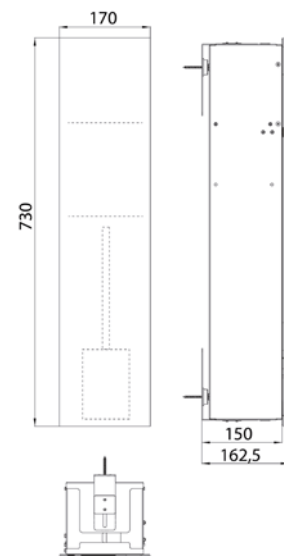

WC-Modul - Unterputzmodell mit Fächern für Reserverolle oder Feuchtpapierbox, WC-Papier und integrierter Toilettenbürstengarnitur. Türanschlag rechts.
Kein Einbaurahmen erforderlich.
Module for WC - build in model with boxes for WC-paper and spare paper or moist-tissue box and integrated toilet brush set, right-hinged door
No additional build-in frame required

alpin-weiß (hochglanz)	9755 274 11	746,00 €	2
alpin-weiß (high gloss)			
schwarz (hochglanz)	9755 275 11	746,00 €	2
black (high gloss)			
alpin-weiß (matt)	9755 284 11	746,00 €	2
alpin-white (matt)			
schwarz-matt	9755 285 11	746,00 €	2
matt black