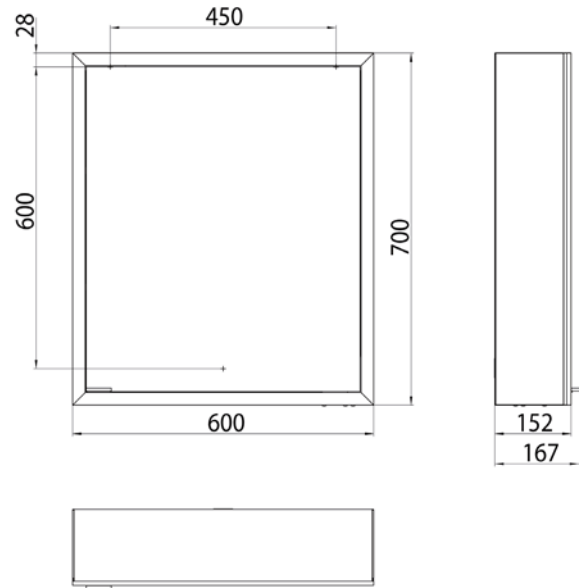

Lichtspiegelschrank prime, 600 mm, 1 Tür, **Aufputzmodell**, IP20
Seitenwand verspiegelt, mit verspiegelter- oder weißer Glasrückwand, 2 stufenlos einstellbare Ablagen, 1 Tür (Türanschlag rechts), 1 Steckdose, stufenlose Lichtsteuerung (an/aus, Helligkeit und Lichtfarbe) über drei in die Glasrückwand integrierte Touchsensoren, Höhe: 700 mm, LED-Beleuchtung

Illuminated mirror cabinet prime, 600 mm, 1 door, **wall-mounted version**, IP 20 with mirrored or white glass back panel, mirrored side panels, 2 continuously adjustable crystal glass shelves, 1 door (door hinge right), 1 socket, continuous light control (on/off, brightness and light color) via three touch sensors which are integrated into the glass rear wall, height: 700 mm, LED-lights

aluminium/spiegel	9497 062 60	1.924,40 €	2
aluminium/mirror			
aluminium/weiss	9497 063 60	1.924,40 €	2
aluminium/white			
schwarz/spiegel	9497 135 60	2.219,10 €	2
black/mirror