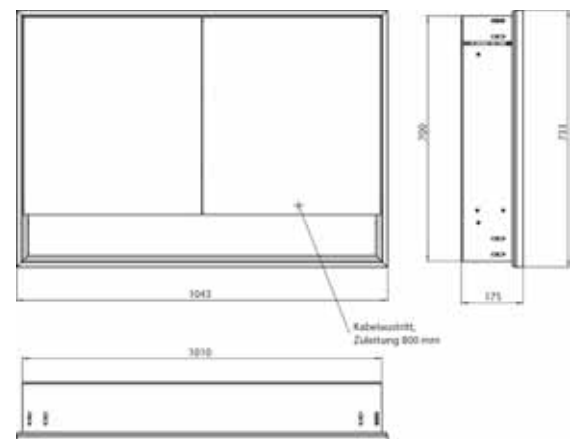

emco loft mit Unterfach

emco loft with lower compartment

PG

Lichtspiegelschrank loft mit Unterfach, 1.000 mm, 2 Türen, **Aufputzmodell** mit verspiegelten Seitenwänden, IP 20. Umlaufende LED-Beleuchtung, mit verspiegelter- oder weißer Glasrückwand, 2 stufenlos einstellbare Ablagen, 2 Türen, 2 Steckdosen, Lichtsteuerung über 3 kapazitive von außen bedienbare Touch-Bedienfelder (An/Aus, Helligkeit und Lichtfarbe - kalt/warm - stufenlos einstellbar), Kabeldurchlass nach außen bei geschlossenen Spiegeltüren. Offenes Unterfach (Höhe: 122 mm) über die komplette Breite mit verspiegelter Rückwand. Höhe: 733 mm

Illuminated mirror cabinet loft with an accessible compartment, 1.000 mm, 2 doors, **wall-mounted model** with mirrored side panels, IP 20. Surrounding LED lights, with mirrored or white glass back panel, 2 continuously adjustable shelves, 2 doors, 2 sockets, light control via 3 capacitive touch control panels which can be operated from the outside (on/off, brightness and light colour - cold/warm - continuously adjustable), external cable routing for closed mirror doors. Accessible compartment (height: 122 mm) on the bottom with mirrored rear wall. Height: 733 mm.

aluminium/spiegel	9798 052 12	2.511,10 €	2
aluminium/mirror			
aluminium/weiss	9798 062 12	2.511,10 €	2
aluminium/white			
schwarz/spiegel	9798 135 12	2.887,80 €	2
black/mirror