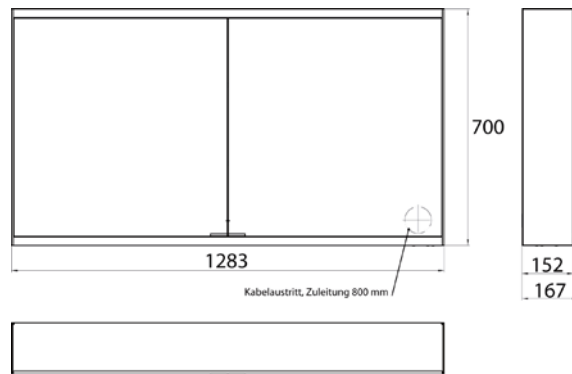

Lichtspiegelschrank prime 2, 1.300 mm, 2 Türen, **Unterputzmodell**, IP20
mit verspiegelter- oder weißer Glasrückwand, 2 stufenlos einstellbare Ablagen, 2 Türen, 2 Steckdosen, stufenlose Lichtsteuerung (an/aus, Helligkeit und Lichtfarbe) über drei in die Glasrückwand integrierte Touchsensoren, Höhe: 730 mm, LED-Beleuchtung

Unterputz-Lichtspiegelschrank, immer mit Einbaurahmen bestellen

Illuminated mirror cabinet prime 2, 1.300 mm, 2 doors, **built-in version**, IP 20
with mirrored or white glass back panel, 2 continuously adjustable crystal glass shelves, 2 doors, 2 sockets, continuous light control (on/off, brightness and light color) via three touch sensors which are integrated into the glass rear wall, height: 730 mm, LED-lights
Built-in illuminated mirror cabinet, please order with built-in frame.

aluminium/spiegel	9497 062 57	2.626,70 €	2
aluminium/mirror			
aluminium/weiss	9497 063 57	2.626,70 €	2
aluminium/white			
schwarz/spiegel	9497 135 57	3.020,70 €	2
black/mirror			
Einbaurahmen	9497 000 16	304,00 €	2
Built-in frame