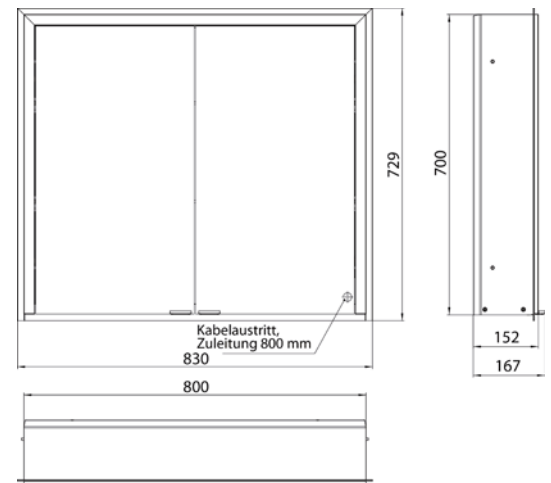

Lichtspiegelschrank prime 3, 800 mm, 2 Türen, **Unterputzmodell**, IP20 mit verspiegelter- oder weißer Glasrückwand, 2 stufenlos einstellbare Ablagen, 2 Türen, 1 Steckdose, stufenlose Lichtsteuerung (an/aus, Helligkeit und Lichtfarbe) über drei in die Glasrückwand integrierte Touchsensoren, Höhe: 730 mm, LED-Beleuchtung

Unterputz-Lichtspiegelschrank, immer mit Einbaurahmen bestellen

Illuminated mirror cabinet prime 3, 800 mm, 2 doors, **built-in version**, IP 20 with mirrored or white glass back panel, 2 continuously adjustable crystal glass shelves, 2 doors, 1 socket, continuous light control (on/off, brightness and light color) via three touch sensors which are integrated into the glass rear wall, height: 730 mm, LED-lights
Built-in illuminated mirror cabinet, please order with built-in frame.

aluminium/spiegel	9497 172 03	2.126,30 €	2
aluminium/mirror			
aluminium/weiss	9497 173 03	2.126,30 €	2
aluminium/white			
schwarz/spiegel	9497 144 03	2.453,90 €	2
black/mirror			
Einbaurahmen	9497 000 11	251,40 €	2
Built-in frame