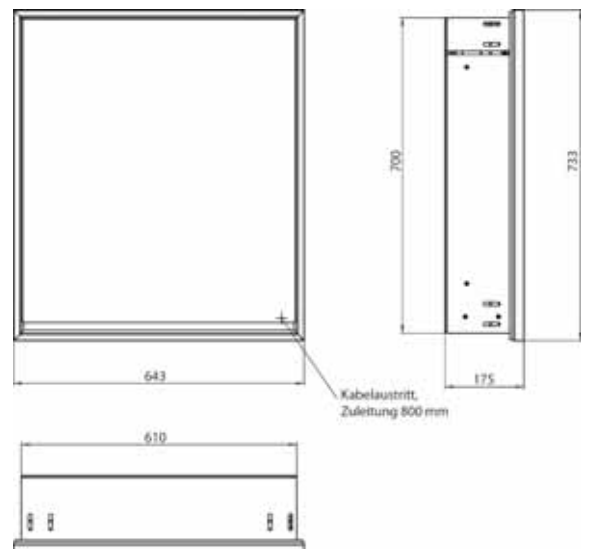

Lichtspiegelschrank loft, 600 mm, 1 Tür, **Aufputzmodell** mit verspiegelten Seitenwänden, IP 20.
Umlaufende LED-Beleuchtung, verspiegelte Rückwand, 2 stufenlos einstellbare Ablagen, 1 Tür (Türanschlag rechts), 1 Steckdose, Lichtsteuerung über 3 kapazitive von außen bedienbare Touch-Bedienfelder (An/Aus, Helligkeit und Lichtfarbe - kalt/warm - stufenlos einstellbar), Kabeldurchlass nach außen bei geschlossenen Spiegeltüren.
Höhe: 733 mm
Illuminated mirror cabinet loft, 600 mm, 1 door, **wall-mounted model** with mirrored side panels, IP 20.
Surrounding LED lights, mirrored back panel, 2 continuously adjustable shelves, 1 door (door hinge right), 1 socket, light control via 3 capacitive touch control panels which can be operated from the outside (on/off, brightness and light colour - cold/warm - continuously adjustable), external cable routing for closed mirror doors
Height: 733 mm.

aluminium/spiegel 9798 051 02 2.020,60 € 2
aluminium/mirror