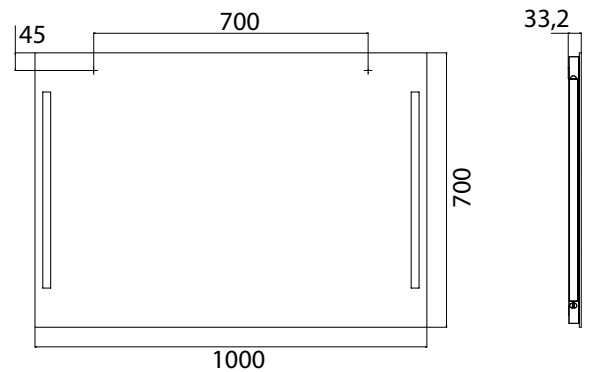

Lichtspiegel premium, 1.200 x 700 mm
ohne Schalter, LED (ca. 4.000 K)
Illuminated mirror premium,
1.200 x 700 mm
without switch, LED (ca. 4.000 K)

spiegel
mirror

4496 000 75

780,80 € 2