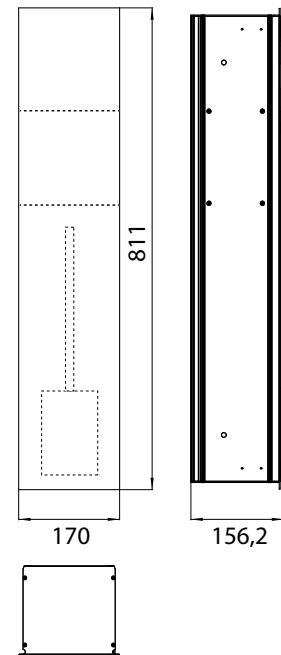

WC-Modul - Unterputzmodell

Reserverollen- / Feuchtpapierbox, Papierhalter, Toilettenbürstengarnitur, Türanschlag rechts

Unterputzmodule bitte immer mit Einbaurahmen bestellen

Module for WC - build in model

Boxes for spare paper holder, WC-paper, toilet brush set, door hinge right

Please order built-in modules with an installation frame

optiwhite	9754 274 52	1.066,80 €	2
optiwhite			
schwarz	9754 275 52	1.066,80 €	2
black			
Einbaurahmen	9750 000 51	145,50 €	2
Built-in frame