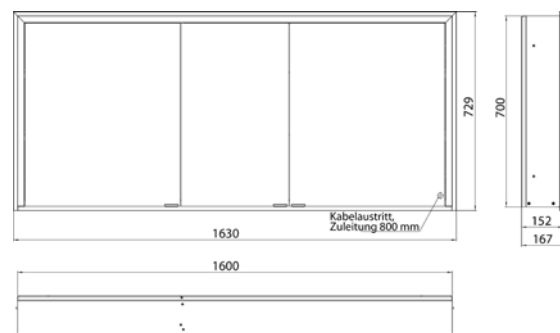

emco prime 3

PG

Lichtspiegelschrank prime 3, 1.600 mm, 3 Türen, **Aufputzmodell**, IP20
Seitenwand verspiegelt, mit verspiegelter- oder weißer Glasrückwand, 4 stufenlos einstellbare Ablagen, 3 Türen, 2 Steckdosen, stufenlose Lichtsteuerung (an/aus, Helligkeit und Lichtfarbe) über drei in die Glasrückwand integrierte Touchsensoren, Höhe: 700 mm, LED-Beleuchtung

Illuminated mirror cabinet prime 3, 1.600 mm, 2 doors, **wall-mounted version**, IP 20 with mirrored or white glass back panel, mirrored side panels, 4 continuously adjustable crystal glass shelves, 3 doors, 2 sockets, continuous light control (on/off, brightness and light color) via three touch sensors which are integrated into the glass rear wall, height: 700 mm, LED-lights

aluminium/spiegel	9497 072 08	3.005,50 €	2
aluminium/mirror			
aluminium/weiss	9497 073 08	3.005,50 €	2
aluminium/white			
schwarz/spiegel	9497 143 08	3.466,80 €	2
black/mirror			

Lichtspiegelschrank prime 3, 1.600 mm, 3 Türen, **Unterputzmodell**, IP20 mit verspiegelter- oder weißer Glasrückwand, 4 stufenlos einstellbare Ablagen, 3 Türen, 2 Steckdosen, stufenlose Lichtsteuerung (an/aus, Helligkeit und Lichtfarbe) über drei in die Glasrückwand integrierte Touchsensoren, Höhe: 730 mm, LED-Beleuchtung

Unterputz-Lichtspiegelschrank, immer mit Einbaurahmen bestellen

Illuminated mirror cabinet prime 3, 1.600 mm, 2 doors, **built-in version**, IP 20 with mirrored or white glass back panel, 4 continuously adjustable crystal glass shelves, 3 doors, 2 sockets, continuous light control (on/off, brightness and light color) via three touch sensors which are integrated into the glass rear wall, height: 730 mm, LED-lights
Built-in illuminated mirror cabinet, please order with built-in frame.