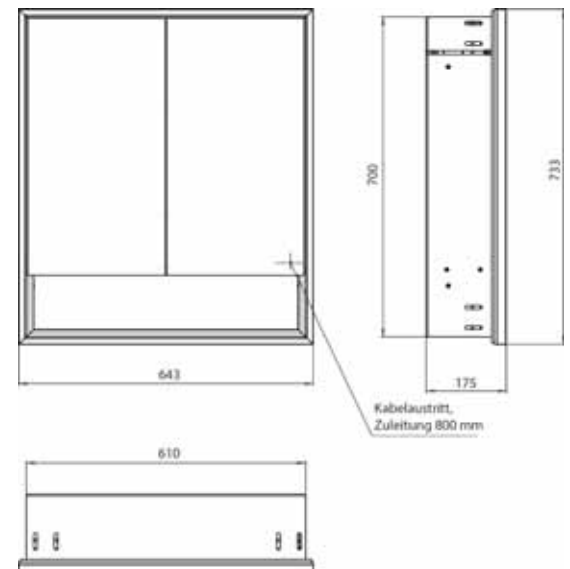

Unterputz-Lichtspiegelschrank, immer mit Einbaurahmen bestellen
Illuminated mirror cabinet loft with an accessible compartment, 600 mm, 2 doors, **built-in version**, IP 20. Surrounding LED lights, with mirrored or white glass back panel, 2 continuously adjustable shelves, 2 doors, 1 socket, light control via 3 capacitive touch control panels which can be operated from the outside (on/off, brightness and light colour - cold/warm - continuously adjustable), external cable routing for closed mirror doors. Accessible compartment (height: 122 mm) on the bottom with mirrored rear wall. Height: 733 mm. Built-in illuminated mirror cabinet, please order with built-in frame.

aluminium/spiegel	9798 052 05	2.144,90 €	2
aluminium/mirror			
aluminium/weiss	9798 062 05	2.144,90 €	2
aluminium/white			
schwarz/spiegel	9798 135 05	2.466,60 €	2
black/mirror			
Einbaurahmen	9798 000 01	221,60 €	2
Built-in frame