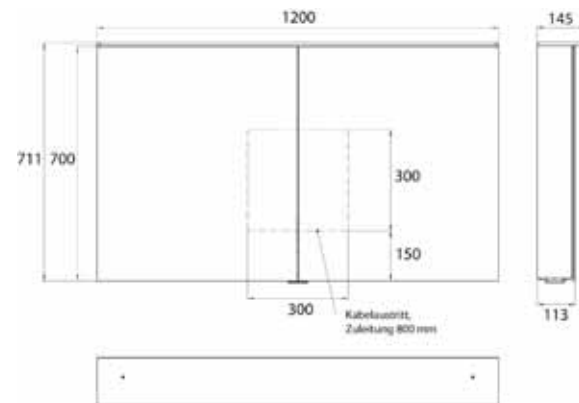

Lichtspiegelschrank Flat 2 Design (LED),
1400 mm, IP 20, 31 W, 2.700-6.500 K

Aufputzmodell, 6 stufenlos einstellbare
Ablagen, 3 Türen, 2 Steckdosen, Höhe:
711 mm, mit Lichtsegel (Waschtischbe-
leuchtung,

Oberlicht separat abschaltbar)

Illuminated mirror cabinet Flat 2 Design
(LED), 1400 mm, IP 20, 31 W,
2.700-6.500 K

wall-mounted model, 6 continuously
adjustable shelves, 3 doors, 2 sockets,
height: 711 mm, with light sail (washba-
sin lighting, light sail can be switched off
separately)

aluminium
aluminium

9797 064 06

2.134,60 €

2