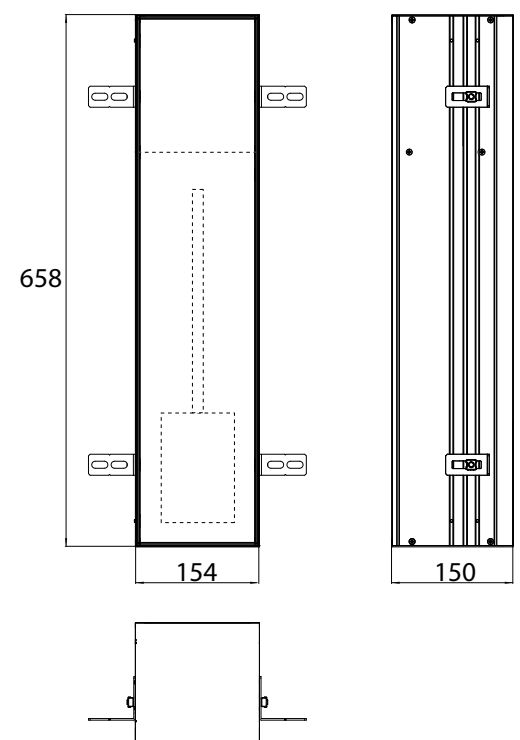

WC-Modul - Unterputzmodell, Tür be-
fliesbar (Fliese + Kleber, max.: 12 mm)
mit Fach für WC-Papier und integrierter
Toilettenbürstengarnitur.
Türanschlag rechts.
Kein Einbaurahmen erforderlich.
Module for WC build-in model, door
tileable (tiles + adhesive, max.: 12mm)
with box for WC-paper and integrated
toilet brush set, right-hinged door
No additional build-in frame required

aluminium
aluminium

9756 110 07

793,60 € 2