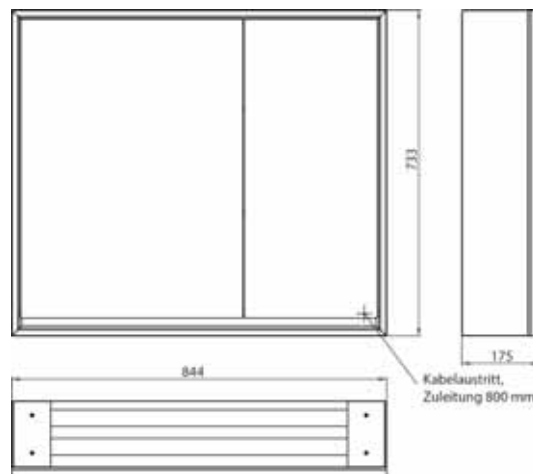

Lichtspiegelschrank loft, 800 mm, 2 Türen, **Aufputzmodell** mit verspiegelten Seitenwänden, IP 20.
Umlaufende LED-Beleuchtung, mit verspiegelter- oder weißer Glasrückwand, 2 stufenlos einstellbare Ablagen, 2 Türen (breite Tür links), 1 Steckdose, Lichtsteuerung über 3 kapazitive von außen bedienbare Touch-Bedienfelder (An/Aus, Helligkeit und Lichtfarbe - kalt/warm - stufenlos einstellbar), Kabeldurchlass nach außen bei geschlossenen Spiegeltüren. Höhe: 733 mm

Illuminated mirror cabinet loft, 800 mm, 2 doors, **wall-mounted model** with mirrored side panels, IP 20.
Surrounding LED lights, with mirrored or white glass back panel, 2 continuously adjustable shelves, 2 doors (wide door on the left), 1 socket, light control via 3 capacitive touch control panels which can be operated from the outside (on/off, brightness and light colour - cold/warm - continuously adjustable), external cable routing for closed mirror doors
Height: 733 mm

aluminium/spiegel	9798 051 10	2.364,70 €	2
aluminium/mirror			
aluminium/weiss	9798 061 10	2.364,70 €	2
aluminium/white			
schwarz/spiegel	9798 133 10	2.719,40 €	2
black/mirror			

Lichtspiegelschrank loft, 800 mm, 2 Türen, **Unterputzmodell**, IP 20.
Umlaufende LED-Beleuchtung, mit verspiegelter- oder weißer Glasrückwand, 2 stufenlos einstellbare Ablagen, 2 Türen (breite Tür links), 1 Steckdose, Lichtsteuerung über 3 kapazitive von außen bedienbare Touch-Bedienfelder (An/Aus, Helligkeit und Lichtfarbe - kalt/warm - stufenlos einstellbar), Kabeldurchlass nach außen bei geschlossenen Spiegeltüren. Höhe: 733 mm