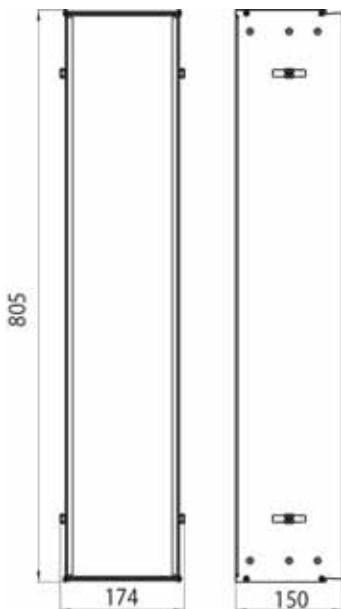

Einbaurahmen
für Asis Module mit 809 mm
Unterputzmodule bitte immer mit
Einbaurahmen bestellen
Built-in frame
for Asis module 809 mm
Please order built-in modules with an
installation frame

Einbaurahmen 9750 000 51 145,50 € 2
Built-in frame