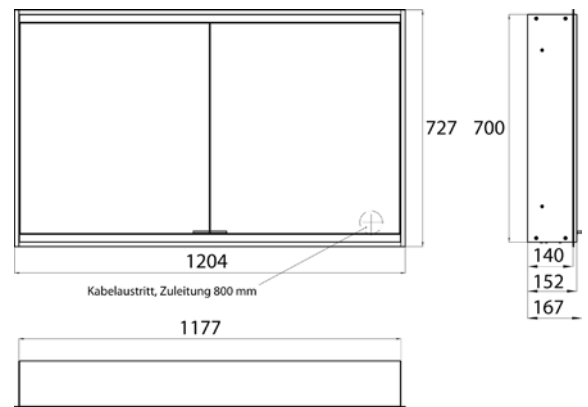

emco prime 2

PG

Lichtspiegelschrank prime 2, 1.200 mm, 2 Türen, **Aufputzmodell**, IP20
Seitenwand verspiegelt, mit verspiegelter- oder weißer Glasrückwand, 2 stufenlos einstellbare Ablagen, 2 Türen, 2 Steckdosen, stufenlose Lichtsteuerung (an/aus, Helligkeit und Lichtfarbe) über drei in die Glasrückwand integrierte Touchsensoren, Höhe: 700 mm, LED-Beleuchtung

Illuminated mirror cabinet prime 2, 1.200 mm, 2 doors, **wall-mounted version**, IP 20

with mirrored or white glass back panel, mirrored side panels, 2 continuously adjustable crystal glass shelves, 2 doors, 2 sockets, continuous light control (on/off, brightness and light color) via three touch sensors which are integrated into the glass rear wall, height: 700 mm, LED-lights

aluminium/spiegel	9497 062 46	2.478,40 €	2
aluminium/mirror			
aluminium/weiss	9497 063 46	2.478,40 €	2
aluminium/white			
schwarz/spiegel	9497 135 46	2.850,20 €	2
black/mirror			

Lichtspiegelschrank prime 2, 1.200 mm, 2 Türen, **Unterputzmodell**, IP20
mit verspiegelter- oder weißer Glasrückwand, 2 stufenlos einstellbare Ablagen, 2 Türen, 2 Steckdosen, stufenlose Lichtsteuerung (an/aus, Helligkeit und Lichtfarbe) über drei in die Glasrückwand integrierte Touchsensoren, Höhe: 730 mm, LED-Beleuchtung

Unterputz-Lichtspiegelschrank, immer mit Einbaurahmen bestellen

Illuminated mirror cabinet prime 2, 1.200 mm, 2 doors, **built-in version**, IP 20
with mirrored or white glass back panel, 2 continuously adjustable crystal glass shelves, 2 doors, 2 sockets, continuous light control (on/off, brightness and light color) via three touch sensors which are integrated into the glass rear wall, height: 730 mm, LED-lights
Built-in illuminated mirror cabinet, please order with built-in frame.