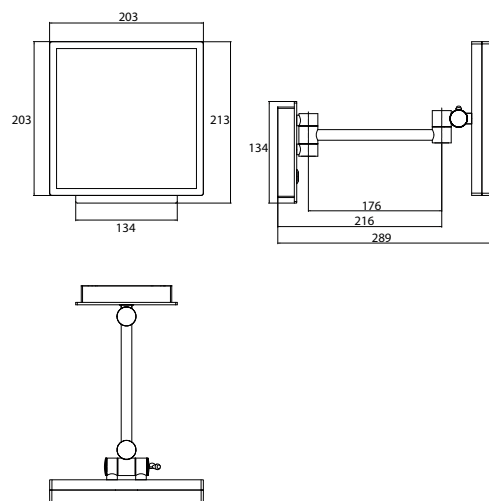

LED-Rasier- und Kosmetikspiegel mit beleuchtetem Touchsensor (Ein/Aus, Farbwechsel) und Spiralkabel, einarmig, eckig, 203 x 203 mm, Vergrößerung: 3 fach, IP 44

LED-Shaving and cosmetic mirror with illuminated touch sensor (On/Off, Colour change) and helix cable, one arm, square, 203 x 203 mm, 3 magnifying glass, IP 44

chrom
chrome

1094 060 10

279,00 € 2