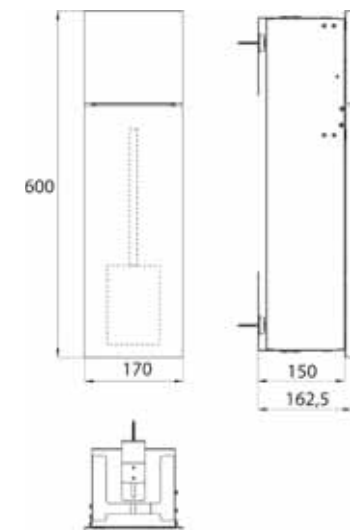

WC-Modul - Unterputzmodell
mit Fach für WC-Papier und integrierter
Toilettenbürstengarnitur. Türanschlag
rechts. Kein Einbaurahmen erforderlich.
Module for WC - build in model
with box for WC-paper and integrated
toilet brush set, right-hinged door
No additional build-in frame required

alpin-weiß (hochglanz)	9755 274 03	688,90 €	2
alpin-weiß (high gloss)			
schwarz (hochglanz)	9755 275 03	688,90 €	2
black (high gloss)			
alpin-weiß (matt)	9755 284 03	688,90 €	2
alpin-white (matt)			
schwarz-matt	9755 285 03	688,90 €	2
matt black