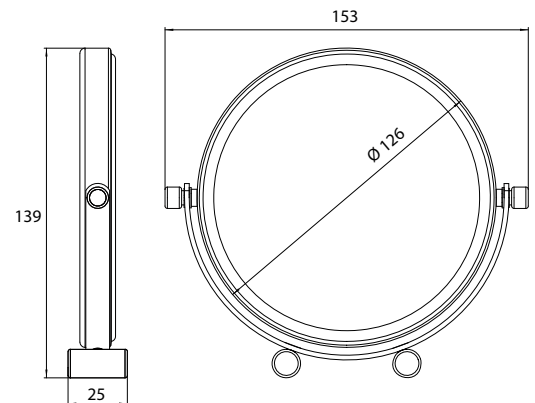

emco kosmetikspiegel pure

emco cosmetic mirror pure

PG

	Reisespiegel, 5-fach, rund, Ø 126 mm travel mirror, 5-times, round, Ø 126 mm	chrom, Vergr.: 5-fach chrome, 5 magn. glass	1094 001 26	50,70 € 2
	Handspiegel, 5-fach, rund, Ø 126 mm hand mirror, 5-times, round, Ø 126 mm	chrom, Vergr.: 5-fach chrome, 5 magn. glass	1094 001 32	63,40 € 2