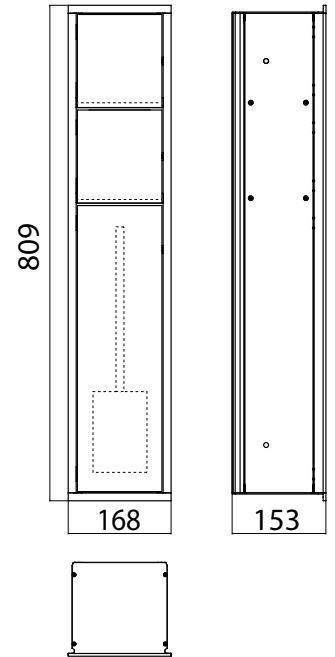

WC-Modul, Unterputzmodell, Reserverollenfach, Papierhalter, Toilettenbürstengarnitur, aluminium/aluminium
Unterputzmodule bitte immer mit Einbaurahmen bestellen
WC module, flush-mounted model, box for spare paper, paper holder, toilet brush set, aluminium/aluminium
Please order built-in modules with an installation frame

Türanschlag links door hinge left	9783 050 50	808,30 €	2
Türanschlag rechts door hinge right	9783 050 52	808,30 €	2
Einbaurahmen Built-in frame	9750 000 51	145,50 €	2