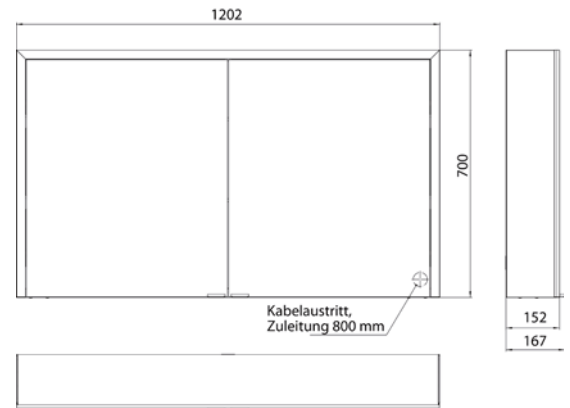

Lichtspiegelschrank prime 3, 1.200 mm, 2 Türen, **Unterputzmodell**, IP20 mit verspiegelter- oder weißer Glasrückwand, 2 stufenlos einstellbare Ablagen, 2 Türen, 2 Steckdosen, stufenlose Lichtsteuerung (an/aus, Helligkeit und Lichtfarbe) über drei in die Glasrückwand integrierte Touchsensoren, Höhe: 730 mm, LED-Beleuchtung

Unterputz-Lichtspiegelschrank, immer mit Einbaurahmen bestellen
Illuminated mirror cabinet prime 3, 1.200 mm, 2 doors, **built-in version**, IP 20 with mirrored or white glass back panel, 2 continuously adjustable crystal glass shelves, 2 doors, 2 sockets, continuous light control (on/off, brightness and light color) via three touch sensors which are integrated into the glass rear wall, height: 730 mm, LED-lights
Built-in illuminated mirror cabinet, please order with built-in frame.

aluminium/spiegel	9497 172 05	2.537,70 €	2
aluminium/mirror			
aluminium/weiss	9497 173 05	2.537,70 €	2
aluminium/white			
schwarz/spiegel	9497 144 05	2.929,40 €	2
black/mirror			
Einbaurahmen	9497 000 13	299,30 €	2
Built-in frame