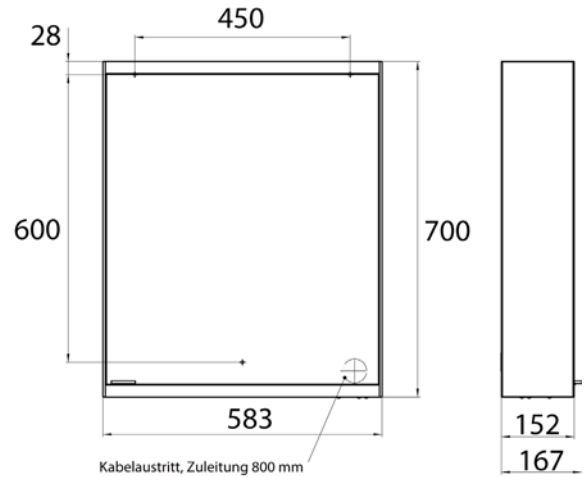

Lichtspiegelschrank prime 2, 600 mm, 1 Tür, **Aufputzmodell**, IP20
Seitenwand verspiegelt, mit verspiegelter- oder weißer Glasrückwand, 2 stufenlos einstellbare Ablagen, 1 Tür (Türanschlag rechts), 1 Steckdose, stufenlose Lichtsteuerung (an/aus, Helligkeit und Lichtfarbe) über drei in die Glasrückwand integrierte Touchsensoren, Höhe: 700 mm, LED-Beleuchtung

Illuminated mirror cabinet prime 2, 600 mm, 1 door, **wall-mounted version**, IP 20 with mirrored or white glass back panel, mirrored side panels, 2 continuously adjustable crystal glass shelves, 1 door (door hinge right), 1 socket, continuous light control (on/off, brightness and light color) via three touch sensors which are integrated into the glass rear wall, height: 700 mm, LED-lights

aluminium/spiegel	9497 062 22	1.760,00 €	2
aluminium/mirror			
aluminium/weiss	9497 063 22	1.760,00 €	2
aluminium/white			
schwarz/spiegel	9497 135 22	2.024,80 €	2
black/mirror