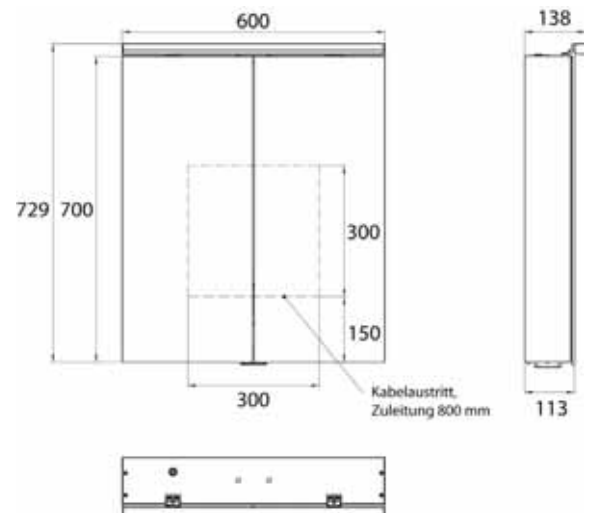

emco flat 2 Classic

PG

Lichtspiegelschrank Flat 2 Classic (LED), 600 mm, IP 20, 14 W, 2.700-6.500 K

Aufputzmodell, 4 stufenlos einstellbare Ablagen, 1 Tür, 2 Steckdosen, Höhe: 729 mm, mit LED-Aufsatzleuchte (Waschtischbeleuchtung,

Oberlicht separat abschaltbar)

Illuminated mirror cabinet Flat 2 Classic (LED), 600 mm, IP 20, 14 W, 2.700-6.500 K

wall-mounted model, 4 continuously adjustable shelves, 1 door, 2 sockets, height: 729 mm, with LED top light (washbasin light, top light can be switched off separately)

aluminium
aluminium

9797 065 01

964,70 € 2

Lichtspiegelschrank Flat 2 Classic (LED), 600 mm, IP 20, 14 W, 2.700-6.500 K

Aufputzmodell, 4 stufenlos einstellbare Ablagen, 2 Türen, 2 Steckdosen, Höhe: 729 mm, mit LED-Aufsatzleuchte (Waschtischbeleuchtung,

Oberlicht separat abschaltbar)

Illuminated mirror cabinet Flat 2 Classic (LED), 600 mm, IP 20, 14 W, 2.700-6.500 K

wall-mounted model, 4 continuously adjustable shelves, 2 doors, 2 sockets, height: 729 mm, with LED top light (washbasin light, top light can be switched off separately)

aluminium
aluminium

9797 065 02

1.021,90 € 2