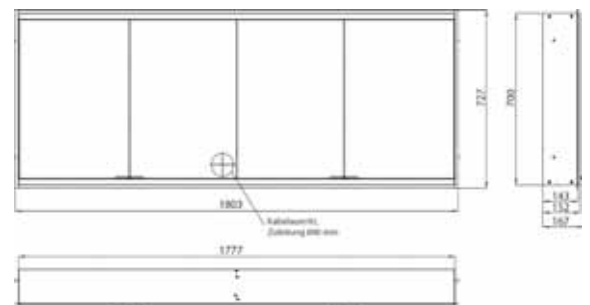

emco prime 2

PG

Lichtspiegelschrank prime 2, 1.800 mm, 4 Türen, **Aufputzmodell**, IP20
Seitenwand verspiegelt, mit verspiegelter- oder weißer Glasrückwand, 4 stufenlos einstellbare Ablagen, 4 Türen, 2 Steckdosen, stufenlose Lichtsteuerung (an/aus, Helligkeit und Lichtfarbe) über drei in die Glasrückwand integrierte Touchsensoren, Höhe: 700 mm, LED-Beleuchtung

Illuminated mirror cabinet prime 2, 1.800 mm, 4 doors, **wall-mounted version**, IP 20

with mirrored or white glass back panel, mirrored side panels, 4 continuously adjustable crystal glass shelves, 4 doors, 2 sockets, continuous light control (on/off, brightness and light color) via three touch sensors which are integrated into the glass rear wall, height: 700 mm, LED-lights

aluminium/spiegel	9497 062 64	3.332,70 €	2
aluminium/mirror			
aluminium/weiss	9497 063 64	3.332,70 €	2
aluminium/white			
schwarz/spiegel	9497 135 64	3.832,60 €	2
black/mirror			

Lichtspiegelschrank prime 2, 1.800 mm, 4 Türen, **Unterputzmodell**, IP20
mit verspiegelter- oder weißer Glasrückwand, 4 stufenlos einstellbare Ablagen, 4 Türen, 2 Steckdosen, stufenlose Lichtsteuerung (an/aus, Helligkeit und Lichtfarbe) über drei in die Glasrückwand integrierte Touchsensoren, Höhe: 730 mm, LED-Beleuchtung

Unterputz-Lichtspiegelschrank, immer mit Einbaurahmen bestellen

Illuminated mirror cabinet prime 2, 1.800 mm, 4 doors, **built-in version**, IP 20
with mirrored or white glass back panel, 4 continuously adjustable crystal glass shelves, 4 doors, 2 sockets, continuous light control (on/off, brightness and light color) via three touch sensors which are integrated into the glass rear wall, height: 730 mm, LED-lights
Built-in illuminated mirror cabinet, please order with built-in frame.