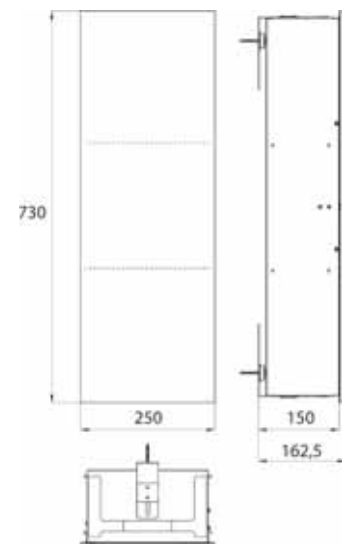

Schrankmodul - Unterputzmodell
mit 2 Glasablagen, Türanschlag rechts.
Kein Einbaurahmen erforderlich.
Cabinet module - build in model
with two glass shelves, right hinged
door.
No additional build-in frame required

alpin-weiß (hochglanz)	9755 274 07	745,00 €	2
alpin-weiß (high gloss)			
schwarz (hochglanz)	9755 275 07	745,00 €	2
black (high gloss)			
alpin-weiß (matt)	9755 284 07	745,00 €	2
alpin-white (matt)			
schwarz-matt	9755 285 07	745,00 €	2
matt black