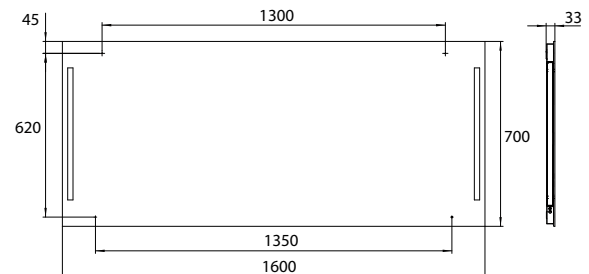

emco Lichtspiegel

emco Illuminated mirror

PG

Lichtspiegel premium, 1.400 x 700 mm
ohne Schalter, LED (ca. 4.000 K)
Illuminated mirror premium,
1.400 x 700 mm
without switch, LED (ca. 4.000 K)

spiegel
mirror

4496 000 76

805,20 € 2

Lichtspiegel premium, 1.600 x 700 mm
ohne Schalter, LED (ca. 4.000 K)
Illuminated mirror premium,
1.600 x 700 mm
without switch, LED (ca. 4.000 K)

spiegel
mirror

4496 000 77

843,20 € 2