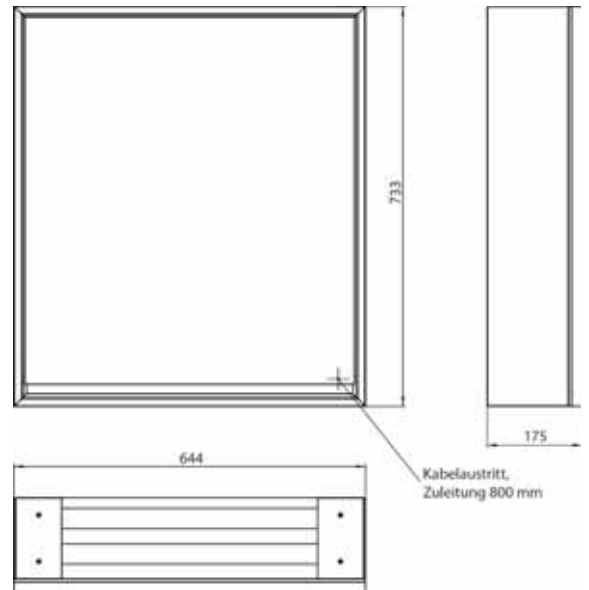

Lichtspiegelschrank loft, 600 mm, 1 Tür, **Aufputzmodell** mit verspiegelten Seitenwänden, IP 20.
Umlaufende LED-Beleuchtung, verspiegelte Rückwand, 2 stufenlos einstellbare Ablagen, 1 Tür (Türanschlag rechts), 1 Steckdose, Lichtsteuerung über 3 kapazitive von außen bedienbare Touch-Bedienfelder (An/Aus, Helligkeit und Lichtfarbe - kalt/warm - stufenlos einstellbar), Kabeldurchlass nach außen bei geschlossenen Spiegeltüren.
Höhe: 733 mm
Illuminated mirror cabinet loft, 600 mm, 1 door, **wall-mounted model** with mirrored side panels, IP 20.
Surrounding LED lights, mirrored back panel, 2 continuously adjustable shelves, 1 door (door hinge right), 1 socket, light control via 3 capacitive touch control panels which can be operated from the outside (on/off, brightness and light colour - cold/warm - continuously adjustable), external cable routing for closed mirror doors
Height: 733 mm.

aluminium/spiegel 9798 051 02 2.020,60 € 2
aluminium/mirror

Lichtspiegelschrank loft, 600 mm, 1 Tür, **Unterputzmodell**, IP 20.
Umlaufende LED-Beleuchtung, verspiegelte Rückwand, 2 stufenlos einstellbare Ablagen, 1 Tür (Türanschlag rechts), 1 Steckdose, Lichtsteuerung über 3 kapazitive von außen bedienbare Touch-Bedienfelder (An/Aus, Helligkeit und Lichtfarbe - kalt/warm - stufenlos einstellbar), Kabeldurchlass nach außen bei geschlossenen Spiegeltüren.
Höhe: 733 mm
Illuminated mirror cabinet loft, 600 mm, 1 door, **built-in version**, IP 20.
Surrounding LED lights, mirrored back panel, 2 continuously adjustable shelves, 1 door (door hinge right), 1 socket, light control via 3 capacitive touch control panels which can be operated from the outside (on/off, brightness and light colour - cold/warm - continuously adjustable), external cable routing for closed mirror doors
Height: 733 mm.

aluminium/spiegel 9798 051 03 1.976,80 € 2
aluminium/mirror
Einbaurahmen 9798 000 01 221,60 € 2
Built-in frame