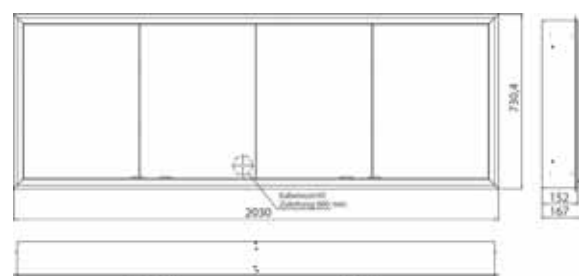

emco prime

PG

Lichtspiegelschrank prime, 2.000 mm, 4 Türen, **Aufputzmodell**, IP20
Seitenwand verspiegelt, mit verspiegelter- oder weißer Glasrückwand, 4 stufenlos einstellbare Ablagen, 4 Türen, 2 Steckdosen, stufenlose Lichtsteuerung (an/aus, Helligkeit und Lichtfarbe) über drei in die Glasrückwand integrierte Touchsensoren, Höhe: 700 mm, LED-Beleuchtung

Illuminated mirror cabinet prime, 2.000 mm, 4 doors, **wall-mounted version**, IP 20

with mirrored or white glass back panel, mirrored side panels, 4 continuously adjustable crystal glass shelves, 4 doors, 2 sockets, continuous light control (on/off, brightness and light color) via three touch sensors which are integrated into the glass rear wall, height: 700 mm, LED-lights

aluminium/spiegel	9497 062 89	3.560,00 €	2
aluminium/mirror			
aluminium/weiss	9497 063 89	3.560,00 €	2
aluminium/white			
schwarz/spiegel	9497 135 89	4.094,00 €	2
black/mirror			

Lichtspiegelschrank prime, 2.000 mm, 4 Türen, **Unterputzmodell**, IP20
mit verspiegelter- oder weißer Glasrückwand, 4 stufenlos einstellbare Ablagen, 4 Türen, 2 Steckdosen, stufenlose Lichtsteuerung (an/aus, Helligkeit und Lichtfarbe) über drei in die Glasrückwand integrierte Touchsensoren, Höhe: 730 mm, LED-Beleuchtung

Unterputz-Lichtspiegelschrank, immer mit Einbaurahmen bestellen

Illuminated mirror cabinet prime, 2.000 mm, 4 doors, **built-in version**, IP 20
with mirrored or white glass back panel, 4 continuously adjustable crystal glass shelves, 4 doors, 2 sockets, continuous light control (on/off, brightness and light color) via three touch sensors which are integrated into the glass rear wall, height: 730 mm, LED-lights
Built-in illuminated mirror cabinet, please order with built-in frame.