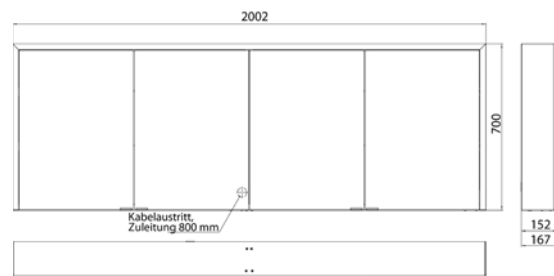

emco prime 3

PG

Lichtspiegelschrank prime 3, 2.000 mm, 4 Türen, **Aufputzmodell**, IP20
Seitenwand verspiegelt, mit verspiegelter- oder weißer Glasrückwand, 4 stufenlos einstellbare Ablagen, 4 Türen, 2 Steckdosen, stufenlose Lichtsteuerung (an/aus, Helligkeit und Lichtfarbe) über drei in die Glasrückwand integrierte Touchsensoren, Höhe: 700 mm, LED-Beleuchtung

Illuminated mirror cabinet prime 3, 2.000 mm, 2 doors, **wall-mounted version**, IP 20
with mirrored or white glass back panel, mirrored side panels, 4 continuously adjustable crystal glass shelves, 4 doors, 2 sockets, continuous light control (on/off, brightness and light color) via three touch sensors which are integrated into the glass rear wall, height: 700 mm, LED-lights

aluminium/spiegel	9497 072 10	3.490,00 €	2
aluminium/mirror			
aluminium/weiss	9497 073 10	3.490,00 €	2
aluminium/white			
schwarz/spiegel	9497 143 10	4.024,00 €	2
black/mirror			

Lichtspiegelschrank prime 3, 2.000 mm, 4 Türen, **Unterputzmodell**, IP20
mit verspiegelter- oder weißer Glasrückwand, 4 stufenlos einstellbare Ablagen, 4 Türen, 2 Steckdosen, stufenlose Lichtsteuerung (an/aus, Helligkeit und Lichtfarbe) über drei in die Glasrückwand integrierte Touchsensoren, Höhe: 730 mm, LED-Beleuchtung

Unterputz-Lichtspiegelschrank, immer mit Einbaurahmen bestellen
Illuminated mirror cabinet prime 3, 2.000 mm, 2 doors, **built-in version**, IP 20
with mirrored or white glass back panel, 4 continuously adjustable crystal glass shelves, 4 doors, 2 sockets, continuous light control (on/off, brightness and light color) via three touch sensors which are integrated into the glass rear wall, height: 730 mm, LED-lights
Built-in illuminated mirror cabinet, please order with built-in frame.

aluminium/spiegel	9497 172 10	3.460,00 €	2
aluminium/mirror			
aluminium/weiss	9497 173 10	3.460,00 €	2
aluminium/white			
schwarz/spiegel	9497 144 10	3.989,50 €	2
black/mirror			
Einbaurahmen	9497 000 33	375,00 €	2
Built-in frame