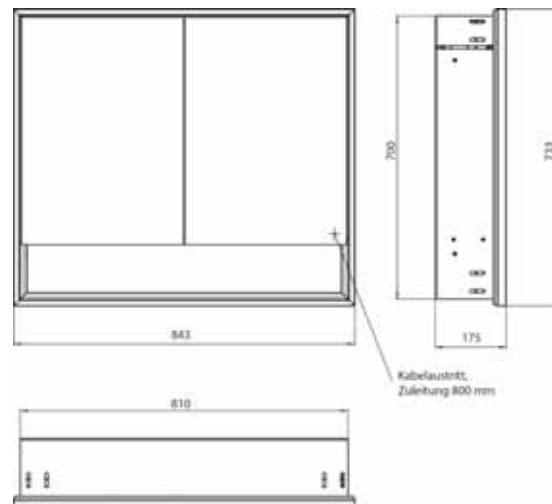

Unterputz-Lichtspiegelschrank, immer mit Einbaurahmen bestellen
Illuminated mirror cabinet loft with an accessible compartment, 800 mm, 2 doors, **built-in version**, IP 20. Surrounding LED lights, with mirrored or white glass back panel, 2 continuously adjustable shelves, 2 doors, 1 socket, light control via 3 capacitive touch control panels which can be operated from the outside (on/off, brightness and light colour - cold/warm - continuously adjustable), external cable routing for closed mirror doors. Accessible compartment (height: 122 mm) on the bottom with mirrored rear wall. Height: 733 mm. Built-in illuminated mirror cabinet, please order with built-in frame.

aluminium/spiegel	9798 052 07	2.306,10 €	2
aluminium/mirror			
aluminium/weiss	9798 062 07	2.306,10 €	2
aluminium/white			
schwarz/spiegel	9798 135 07	2.652,00 €	2
black/mirror			
Einbaurahmen	9798 000 02	251,40 €	2
Built-in frame