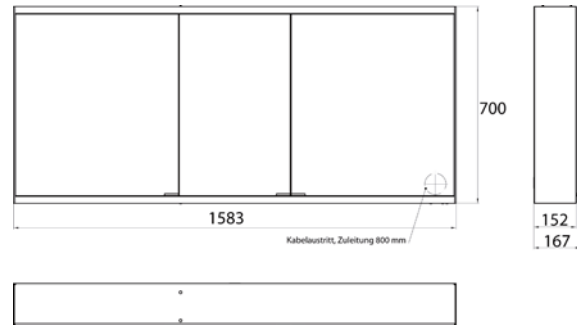

emco prime 2

PG

Lichtspiegelschrank prime 2, 1.600 mm, 3 Türen, **Aufputzmodell**, IP20
Seitenwand verspiegelt, mit verspiegelter- oder weißer Glasrückwand, 4 stufenlos einstellbare Ablagen, 3 Türen, 2 Steckdosen, stufenlose Lichtsteuerung (an/aus, Helligkeit und Lichtfarbe) über drei in die Glasrückwand integrierte Touchsensoren, Höhe: 700 mm, LED-Beleuchtung

Illuminated mirror cabinet prime 2, 1.600 mm, 3 doors, **wall-mounted version**, IP 20

with mirrored or white glass back panel, mirrored side panels, 4 continuously adjustable crystal glass shelves, 3 doors, 2 sockets, continuous light control (on/off, brightness and light color) via three touch sensors which are integrated into the glass rear wall, height: 700 mm, LED-lights

aluminium/spiegel	9497 062 48	3.175,00 €	2
aluminium/mirror			
aluminium/weiss	9497 063 48	3.175,00 €	2
aluminium/white			
schwarz/spiegel	9497 135 48	3.651,10 €	2
black/mirror			

Lichtspiegelschrank prime 2, 1.600 mm, 3 Türen, **Unterputzmodell**, IP20
mit verspiegelter- oder weißer Glasrückwand, 4 stufenlos einstellbare Ablagen, 3 Türen, 2 Steckdosen, stufenlose Lichtsteuerung (an/aus, Helligkeit und Lichtfarbe) über drei in die Glasrückwand integrierte Touchsensoren, Höhe: 730 mm, LED-Beleuchtung

Unterputz-Lichtspiegelschrank, immer mit Einbaurahmen bestellen

Illuminated mirror cabinet prime 2, 1.600 mm, 3 doors, **built-in version**, IP 20
with mirrored or white glass back panel, 4 continuously adjustable crystal glass shelves, 3 doors, 2 sockets, continuous light control (on/off, brightness and light color) via three touch sensors which are integrated into the glass rear wall, height: 730 mm, LED-lights
Built-in illuminated mirror cabinet, please order with built-in frame.

aluminium/spiegel	9497 062 58	3.161,20 €	2
aluminium/mirror			
aluminium/weiss	9497 063 58	3.161,20 €	2
aluminium/white			
schwarz/spiegel	9497 135 58	3.635,40 €	2
black/mirror			
Einbaurahmen	9497 000 15	315,20 €	2
Built-in frame