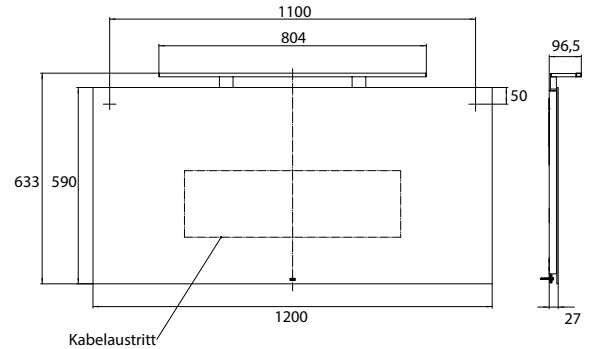

LED-Lichtspiegel mee, 1300 x 590 mm
ca. 4.000 K, mit Sensor-Schalter
(Ein/Aus), IP 44
LED-illuminated mirror mee,
1300 x 590 mm
ca. 4.000 K, with sensor switch (on/ off),
IP 44

spiegel 4496 000 11 688,50 € 2
mirror