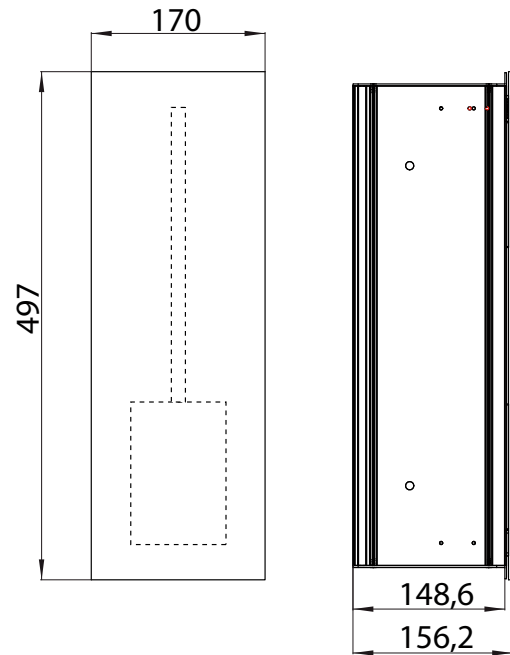

Toilettenbürstengarnitur-Modul - Unterputzmodell

1 Tür, Türanschlag links/rechts wechselbar

Unterputzmodule bitte immer mit Einbaurahmen bestellen

Module for toilet brush set - built-in-model

1 door, door hinge left/right changeable

Please order built-in modules with an installation frame

optiwhite	9734 274 31	732,00 €	2
optiwhite			
schwarz	9734 275 31	732,00 €	2
black			
Einbaurahmen	9730 000 31	119,10 €	2
Built-in frame