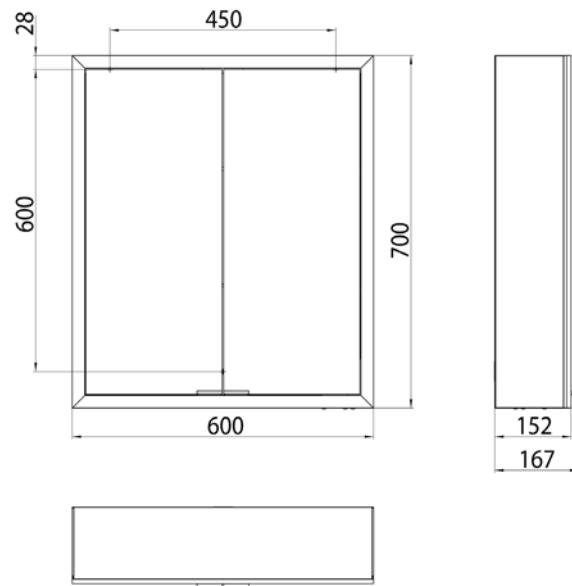

Lichtspiegelschrank prime, 600 mm, 2 Türen, **Aufputzmodell**, IP20
Seitenwand verspiegelt, mit verspiegelter- oder weißer Glasrückwand, 2 stufenlos einstellbare Ablagen, 2 Türen, 1 Steckdose, stufenlose Lichtsteuerung (an/aus, Helligkeit und Lichtfarbe) über drei in die Glasrückwand integrierte Touchsensoren, Höhe: 700 mm, LED-Beleuchtung

Illuminated mirror cabinet prime, 600 mm, 2 doors, **wall-mounted version**, IP 20
with mirrored or white glass back panel, mirrored side panels, 2 continuously adjustable crystal glass shelves, 2 doors, 1 socket, continuous light control (on/off, brightness and light color) via three touch sensors which are integrated into the glass rear wall, height: 700 mm, LED-lights

aluminium/spiegel	9497 062 61	2.098,90 €	2
aluminium/mirror			
aluminium/weiss	9497 063 61	2.098,90 €	2
aluminium/white			
schwarz/spiegel	9497 135 61	2.414,10 €	2
black/mirror