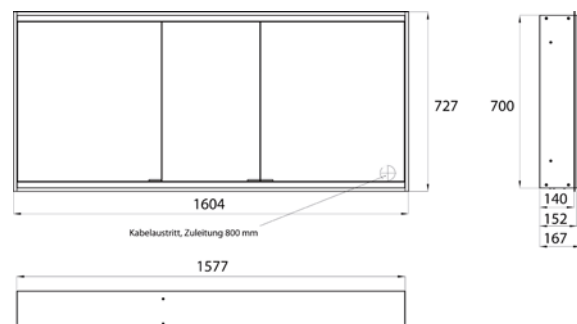

emco prime 2

PG

Lichtspiegelschrank prime 2, 1.600 mm, 3 Türen, **Aufputzmodell**, IP20
Seitenwand verspiegelt, mit verspiegelter- oder weißer Glasrückwand, 4 stufenlos einstellbare Ablagen, 3 Türen, 2 Steckdosen, stufenlose Lichtsteuerung (an/aus, Helligkeit und Lichtfarbe) über drei in die Glasrückwand integrierte Touchsensoren, Höhe: 700 mm, LED-Beleuchtung

Illuminated mirror cabinet prime 2, 1.600 mm, 3 doors, **wall-mounted version**, IP 20

with mirrored or white glass back panel, mirrored side panels, 4 continuously adjustable crystal glass shelves, 3 doors, 2 sockets, continuous light control (on/off, brightness and light color) via three touch sensors which are integrated into the glass rear wall, height: 700 mm, LED-lights

aluminium/spiegel	9497 062 48	3.175,00 €	2
aluminium/mirror			
aluminium/weiss	9497 063 48	3.175,00 €	2
aluminium/white			
schwarz/spiegel	9497 135 48	3.651,10 €	2
black/mirror			

Lichtspiegelschrank prime 2, 1.600 mm, 3 Türen, **Unterputzmodell**, IP20
mit verspiegelter- oder weißer Glasrückwand, 4 stufenlos einstellbare Ablagen, 3 Türen, 2 Steckdosen, stufenlose Lichtsteuerung (an/aus, Helligkeit und Lichtfarbe) über drei in die Glasrückwand integrierte Touchsensoren, Höhe: 730 mm, LED-Beleuchtung

Unterputz-Lichtspiegelschrank, immer mit Einbaurahmen bestellen

Illuminated mirror cabinet prime 2, 1.600 mm, 3 doors, **built-in version**, IP 20
with mirrored or white glass back panel, 4 continuously adjustable crystal glass shelves, 3 doors, 2 sockets, continuous light control (on/off, brightness and light color) via three touch sensors which are integrated into the glass rear wall, height: 730 mm, LED-lights
Built-in illuminated mirror cabinet, please order with built-in frame.