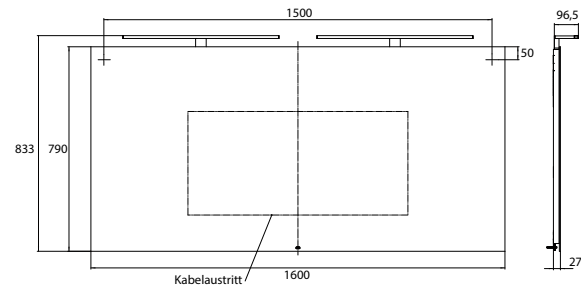

emco Lichtspiegel Mee

emco Illuminated mirror Mee

PG

LED-Lichtspiegel mee, 1600 x 790 mm
ca. 4.000 K, mit Sensor-Schalter
(Ein/Aus), IP 44
LED-illuminated mirror mee,
1600 x 790 mm
ca. 4.000 K, with sensor switch (on/ off),
IP 44

spiegel 4496 000 07 843,00 € 2
mirror

LED-Lichtspiegel mee, 790 x 590 mm
ca. 4.000 K, mit Sensor-Schalter
(Ein/Aus), IP 44
LED-illuminated mirror mee,
790 x 590 mm
ca. 4.000 K, with sensor switch (on/ off),
IP 44

spiegel 4496 000 08 482,60 € 2
mirror

LED-Lichtspiegel mee, 1000 x 590 mm
ca. 4.000 K, mit Sensor-Schalter
(Ein/Aus), IP 44
LED-illuminated mirror mee,
1000 x 590 mm
ca. 4.000 K, with sensor switch (on/ off),
IP 44

spiegel 4496 000 09 540,60 € 2
mirror