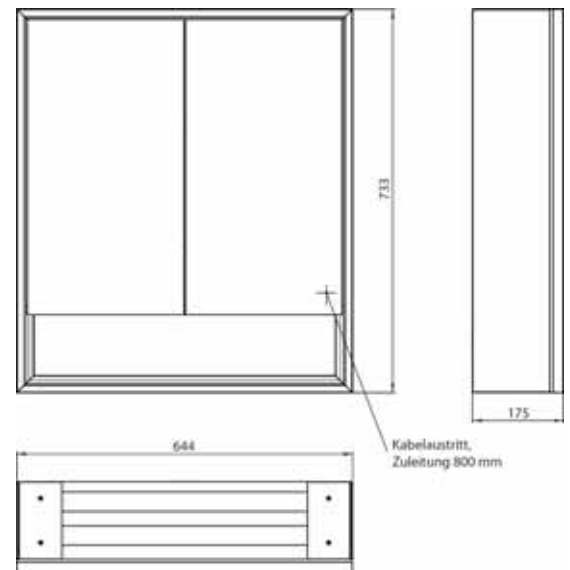

Lichtspiegelschrank loft mit Unterfach, 600 mm, 2 Türen, **Aufputzmodell** mit verspiegelten Seitenwänden, IP 20. Umlaufende LED-Beleuchtung, mit verspiegelter- oder weißer Glasrückwand, 2 stufenlos einstellbare Ablagen, 2 Türen, 1 Steckdose, Lichtsteuerung über 3 kapazitive von außen bedienbare Touch-Bedienfelder (An/Aus, Helligkeit und Lichtfarbe - kalt/warm - stufenlos einstellbar), Kabeldurchlass nach außen bei geschlossenen Spiegeltüren. Offenes Unterfach (Höhe: 122 mm) über die komplette Breite mit verspiegelter Rückwand. Höhe: 733 mm

Illuminated mirror cabinet loft with an accessible compartment, 600 mm, 2 doors, **wall-mounted model** with mirrored side panels, IP 20. Surrounding LED lights, with mirrored or white glass back panel, 2 continuously adjustable shelves, 2 doors, 1 socket, light control via 3 capacitive touch control panels which can be operated from the outside (on/off, brightness and light colour - cold/warm - continuously adjustable), external cable routing for closed mirror doors. Accessible compartment (height: 122 mm) on the bottom with mirrored rear wall. Height: 733 mm.

aluminium/spiegel	9798 052 04	2.203,80 €	2
aluminium/mirror			
aluminium/weiss	9798 062 04	2.203,80 €	2
aluminium/white			
schwarz/spiegel	9798 135 04	2.534,40 €	2
black/mirror