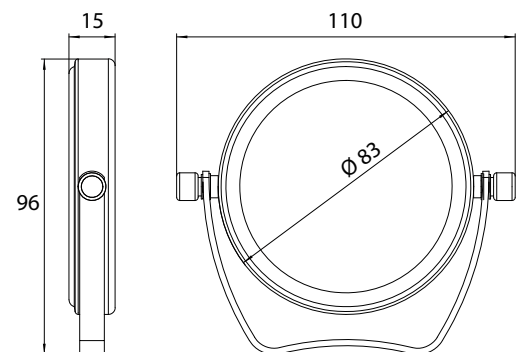

emco kosmetikspiegel pure

emco cosmetic mirror pure

PG

	Standspiegel, rund, Ø 229 mm standing mirror, round, Ø 229 mm	chrom, Vergr.: 3-fach chrome, 3 magn. glass	1094 001 18	158,50 € 2
	Standspiegel, rund, Ø 177 mm standing mirror, round, Ø 177 mm	chrom, Vergr.: 3-fach chrome, 3 magn. glass	1094 001 16	114,10 € 2
	Reisespiegel, 5-fach, rund, Ø 83 mm travel mirror, 5-times, round, Ø 83 mm	chrom, Vergr.: 5-fach chrome, 5 magn. glass	1094 001 23	25,30 € 2