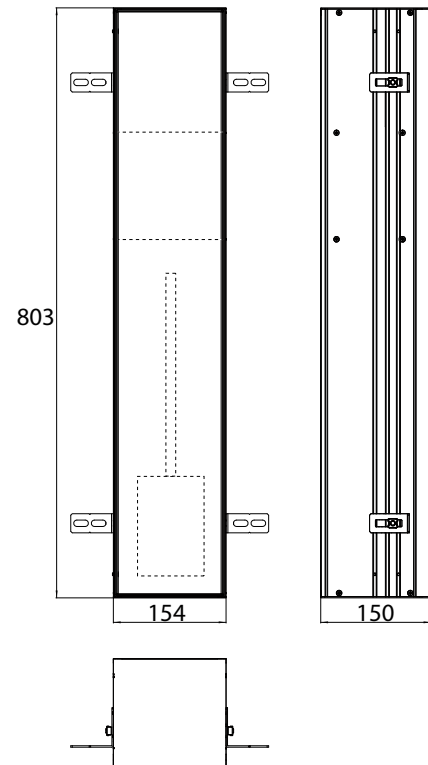

WC-Modul - Unterputzmodell, Tür befliesbar (Fliese + Kleber, max.: 12 mm) mit Fächern für Reserverolle oder Feuchtpapierbox, WC-Papier und integrierter Toilettenbürstengarnitur. Türanschlag rechts.

Kein Einbaurahmen erforderlich.

Module for WC build-in model, door tileable (tiles + adhesive, max.: 12mm) with boxes for WC-paper and spare paper or moist-tissue box and integrated toilet brush set, right-hinged door
No additional build-in frame required

aluminium
aluminium

9756 110 11

873,70 € 2