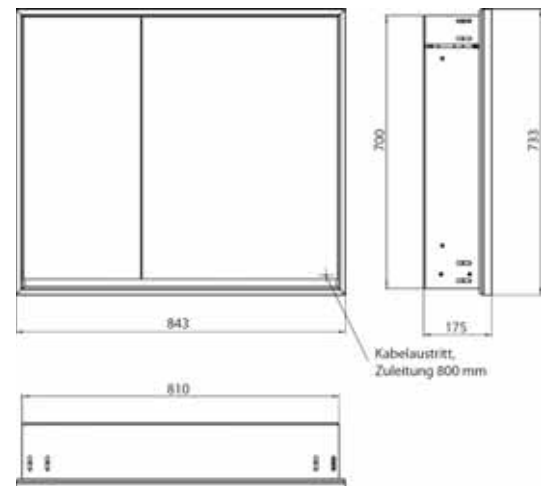

Lichtspiegelschrank loft, 800 mm, 2 Türen, **Unterputzmodell**, IP 20.
Umlaufende LED-Beleuchtung, mit verspiegelter- oder weißer Glasrückwand, 2 stufenlos einstellbare Ablagen, 2 Türen (breite Tür rechts), 1 Steckdose, Lichtsteuerung über 3 kapazitive von außen bedienbare Touch-Bedienfelder (An/Aus, Helligkeit und Lichtfarbe - kalt/warm - stufenlos einstellbar), Kabeldurchlass nach außen bei geschlossenen Spiegeltüren. Höhe: 733 mm

Unterputz-Lichtspiegelschrank, immer mit Einbaurahmen bestellen
Illuminated mirror cabinet loft, 800 mm, 2 doors, **built-in version**, IP 20.
Surrounding LED lights, with mirrored or white glass back panel, 2 continuously adjustable shelves, 2 doors (wide door on the right), 1 socket, light control via 3 capacitive touch control panels which can be operated from the outside (on/off, brightness and light colour - cold/warm - continuously adjustable), external cable routing for closed mirror doors
Height: 733 mm
Built-in illuminated mirror cabinet, please order with built-in frame.

aluminium/spiegel	9798 051 09	2.306,10 €	2
aluminium/mirror			
aluminium/weiss	9798 061 09	2.306,10 €	2
aluminium/white			
schwarz/spiegel	9798 133 09	2.652,00 €	2
black/mirror			
Einbaurahmen	9798 000 02	251,40 €	2
Built-in frame