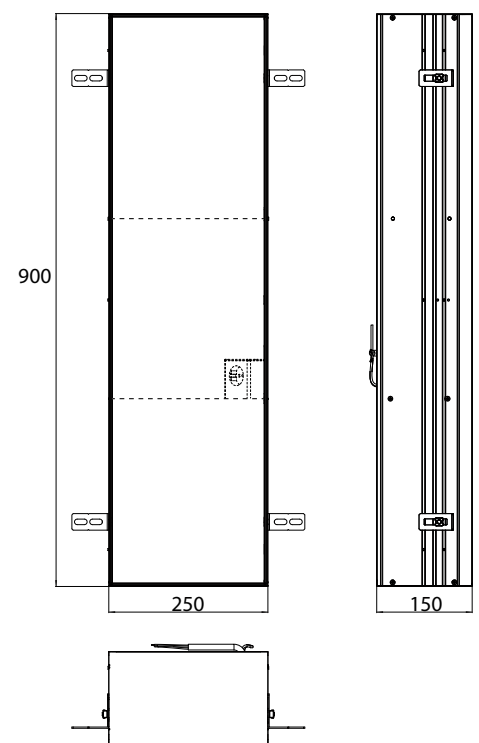

Schrankmodul - Unterputzmodell, Tür befliestbar (Fliese + Kleber, max.: 12 mm)
mit einer Glasablage, einer Metallablage,
Steckdose, Türkontaktschalter und LED-
Beleuchtung. Türanschlag links-/rechts
wechselbar.
Kein Einbaurahmen erforderlich.
Cabinet module build-in model, door
tileable (tiles + adhesive, max.: 12mm)
with glass shelf, metal shelf, socket,
door-contact-swith and LED light unit.
Variable left/right door hinge
No additional build-in frame required

aluminium
aluminium

9756 110 08

1.327,20 € 2