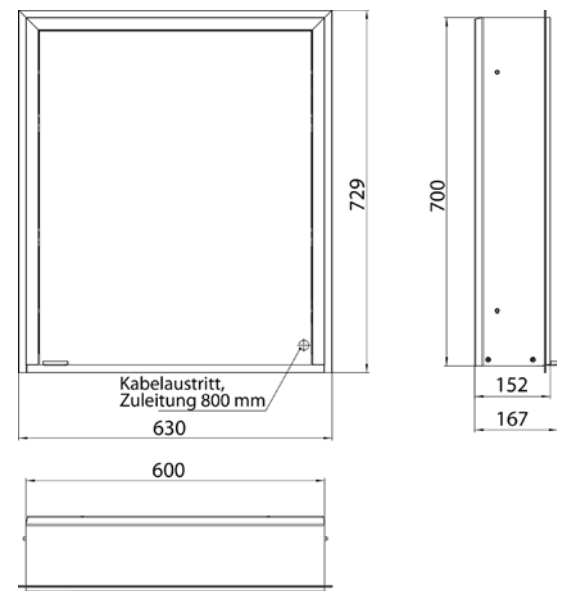

Lichtspiegelschrank prime 3, 600 mm, 1 Tür, **Unterputzmodell**, IP20 mit verspiegelter- oder weißer Glasrückwand, 2 stufenlos einstellbare Ablagen, 1 Tür (Türanschlag rechts), 1 Steckdose, stufenlose Lichtsteuerung (an/aus, Helligkeit und Lichtfarbe) über drei in die Glasrückwand integrierte Touchsensoren, Höhe: 730 mm, LED-Beleuchtung
Unterputz-Lichtspiegelschrank, immer mit Einbaurahmen bestellen

Illuminated mirror cabinet prime 3, 600 mm, 1 door, **built-in version**, IP 20 with mirrored or white glass back panel, 2 continuously adjustable crystal glass shelves, 1 door (door hinge right), 1 socket, continuous light control (on/off, brightness and light color) via three touch sensors which are integrated into the glass rear wall, height: 730 mm, LED-lights

Built-in illuminated mirror cabinet, please order with built-in frame.

aluminium/spiegel	9497 172 01	1.812,70 €	2
aluminium/mirror			
aluminium/weiss	9497 173 01	1.812,70 €	2
aluminium/white			
schwarz/spiegel	9497 144 01	2.100,30 €	2
black/mirror			
Einbaurahmen	9497 000 10	221,60 €	2
Built-in frame