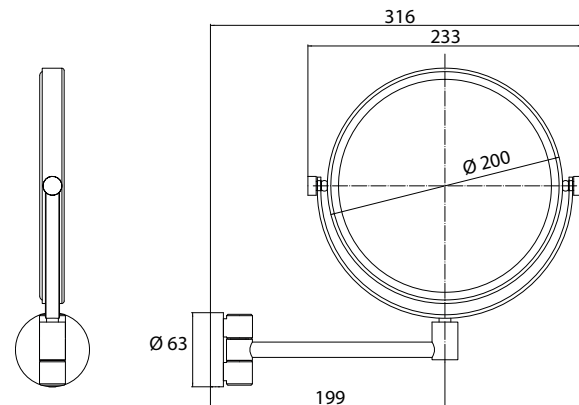

emco kosmetikspiegel pure

emco cosmetic mirror pure

PG

	Rasier- und Kosmetikspiegel einarmig, rund, Ø 200 mm, Vergrößerung: 3 fach Shaving and cosmetic mirror one arm, round, Ø 200 mm, 3 ma- gnifying glass	chrom chrome	1094 001 08	139,40 € 2
	Rasier- und Kosmetikspiegel zweiarmig, rund, Ø 200 mm, Vergrößerung: 3 fach Shaving and cosmetic mirror two arms, round, Ø 200 mm, 3 ma- gnifying glass	chrom chrome	1094 001 10	139,40 € 2
	Rasier- und Kosmetikspiegel einarmig, rund, Ø 190 mm, Vergrößerung: 3 fach, höhenverstellbar Shaving and cosmetic mirror one arm, round, Ø 190 mm, 3 ma- gnifying glass, height adjustable	chrom chrome	1094 001 11	139,40 € 2