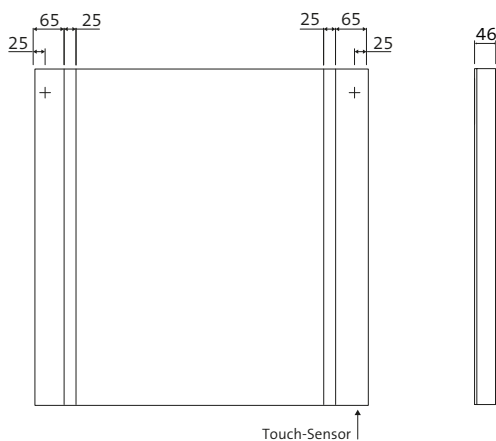

emco lichtspiegel MI 500

emco illuminated mirror MI 500

LED-Lichtspiegel MI 500 mit zwei durchgehenden Lichtauschnitten links und rechts und verdecktem Sensorschalter unten rechts.

Matt eloxierte, seitliche Aluminiumblende. Stufenlose Lichtsteuerung über einen verdeckten Sensorschalter mit den Funktionen: Ein- und Ausschalten, Helligkeit stufenlos und Lichtfarbe (2.700 bis 6.500 K) in drei Stufen einstellbar. Memoryfunktion (die letzte Lichteinstellung wird gespeichert und wieder aufgerufen).

MASSANFERTIGUNGEN

Auf Wunsch fertigen wir individuell auf Maß.
Von min. 400 x 400 mm bis max. 2.600 x 1.800 mm (BxH),
max. 3 qm. Sprechen Sie uns bitte an.

MI 500 LED light mirror with two continuous light cut-outs on the left and right and concealed sensor switch bottom right.

Matt anodised aluminium panel on the side. Stepless light control via a concealed sensor switch with the functions: switching on and off, brightness infinitely variable and light colour (2,700 to 6,500 K) adjustable in three steps. Memory function (the last light setting is stored and recalled).

MADE-TO-MEASURE

We manufacture individual made-to-measure products.
From min. 400 x 400 mm to max. 2,600 x 1,800 mm (WxH),
max. 3 sqm. Please contact us.