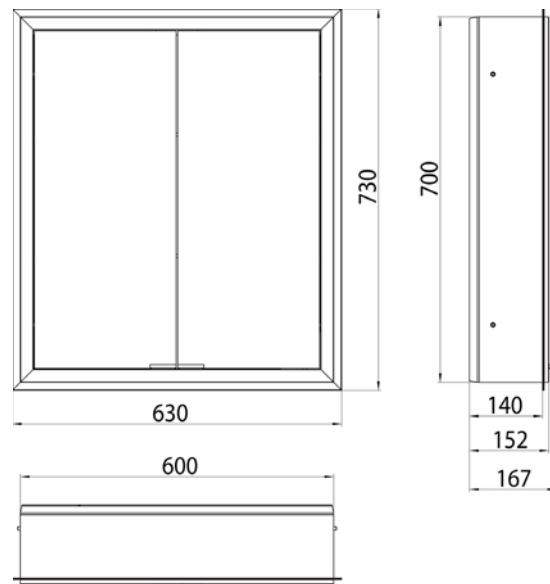

Lichtspiegelschrank prime, 600 mm, 2 Türen, **Unterputzmodell**, IP20
mit verspiegelter- oder weißer Glasrückwand, 2 stufenlos einstellbare Ablagen, 2 Türen, 1 Steckdose, stufenlose Lichtsteuerung (an/aus, Helligkeit und Lichtfarbe) über drei in die Glasrückwand integrierte Touchsensoren, Höhe: 730 mm, LED-Beleuchtung

Unterputz-Lichtspiegelschrank, immer mit Einbaurahmen bestellen
Illuminated mirror cabinet prime, 600 mm, 2 doors, **built-in version**, IP 20
with mirrored or white glass back panel, 2 continuously adjustable crystal glass shelves, 2 doors, 1 socket, continuous light control (on/off, brightness and light color) via three touch sensors which are integrated into the glass rear wall, height: 730 mm, LED-lights
Built-in illuminated mirror cabinet, please order with built-in frame.

aluminium/spiegel	9497 062 71	2.042,80 €	2
aluminium/mirror			
aluminium/weiss	9497 063 71	2.042,80 €	2
aluminium/white			
schwarz/spiegel	9497 135 71	2.347,10 €	2
black/mirror			
Einbaurahmen	9497 000 10	221,60 €	2
Built-in frame