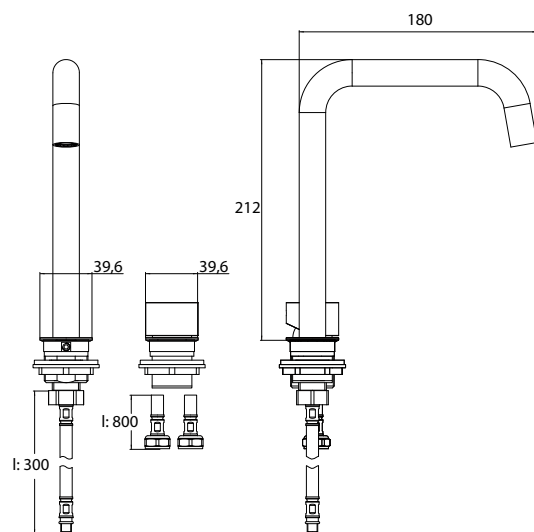

2-hole washstand fitting with pivoting/
rocker lever (flow and temperature ad-
justment) suitable for washstand 9577
114 22/32/82.

chrom
chrome

9583 001 00

559,90 € 2

emco waschtische **evo 1.000 mm** emco vanity units **evo 1.000 mm**