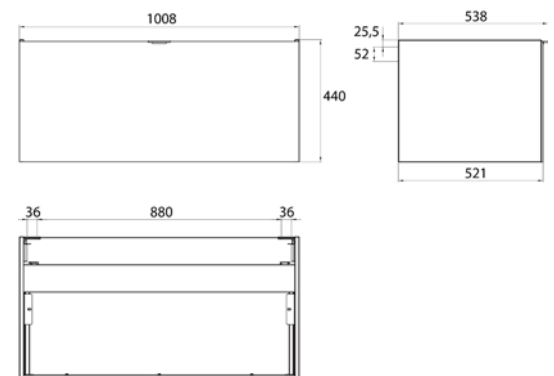

emco waschtische **evo 1.000 mm**

emco vanity units **evo 1.000 mm**

PG

Waschtisch (Mineralguss), 1.000 mm
passend zu Waschtischunterschrank
9583 274 20 und 9583 275 20.
Ohne Überlauf. Geberit Clou-geeignet:
nur in Verbindung mit 1-Loch Waschtischarmatur mit Zugstange, Geberit Clou (261.535.00.1) und Raumparsyphon (z.B. Viega 704292).
Washbasin (mineral composite),
1.000 mm
matches to Vanity units 9583 274 20 and
9583 275 20.
No overflow. Suitable for use with the
Geberit Clou system but only in conjunc-
tion with one-hole washstand fitting
with lever actuation, Geberit Clou sys-
tem (261.535.00.1) and a space-saving
odour trap (e.g. Viega 704292).

ohne Hahnloch without tap hole	9577 114 30	830,20 €	2
mit 1 Hahnloch with 1 tap hole	9577 114 31	830,20 €	2
mit 2 Hahnlöchern with 2 tap holes	9577 114 32	830,20 €	2
mit 3 Hahnlöchern with 3 tap holes	9577 114 33	830,20 €	2

Waschtisch-Unterschrank, 1.000 mm.
Korpus aus Lackfronten, Hochglanz,
passend zu den Waschtischen 9577
114 30/31/32/33. Auszug mit Glasfront
(ESG) und Griff in chrom.
Ordnungssystem optional erhältlich.
Vanity unit, 1,000 mm. Body in lacquer
fronts, high gloss, matching washbasins
9577 114 30/31/32/33. Pull-out with
glass front (ESG) and handle in chrome.
Drawer insert available separately.

optiwhite	9583 274 20	1.293,50 €	2
optiwhite			
schwarz black	9583 275 20	1.293,50 €	2