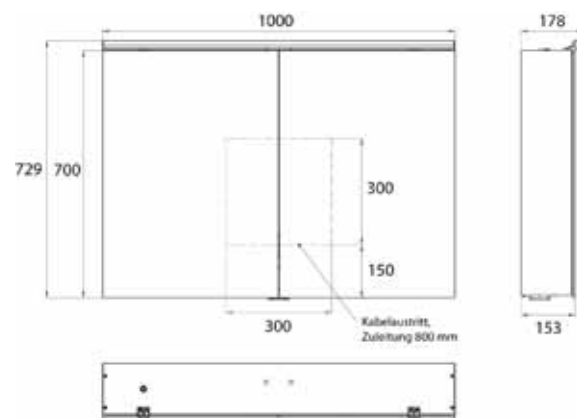

emco pure 2 Classic

PG

Lichtspiegelschrank Pure 2 Classic (LED), 800 mm, IP 20, 18 W, 2.700-6.500 K

Aufputzmodell, 4 stufenlos einstellbare Ablagen, 2 Türen, 2 Steckdosen, Höhe: 729 mm, mit LED-Aufsatzleuchte (Waschtischbeleuchtung, Oberlicht separat abschaltbar)

Illuminated mirror cabinet Pure 2 Classic (LED), 800 mm, IP 20, 18 W, 2.700-6.500 K

wall-mounted model, 4 continuously adjustable shelves, 2 doors, 2 sockets, height: 729 mm, with LED top light (washbasin light, top light can be switched off separately)

aluminium
aluminium

9797 055 03

1.215,10 €

2

Lichtspiegelschrank Pure 2 Classic (LED), 1000 mm, IP 20, 22 W, 2.700-6.500 K

Aufputzmodell, 4 stufenlos einstellbare Ablagen, 2 Türen, 2 Steckdosen, Höhe: 729 mm, mit LED-Aufsatzleuchte (Waschtischbeleuchtung, Oberlicht separat abschaltbar)

Illuminated mirror cabinet Pure 2 Classic (LED), 1000 mm, IP 20, 22 W, 2.700-6.500 K

wall-mounted model, 4 continuously adjustable shelves, 2 doors, 2 sockets, height: 729 mm, with LED top light (washbasin light, top light can be switched off separately)

aluminium
aluminium

9797 055 04

1.357,90 €

2