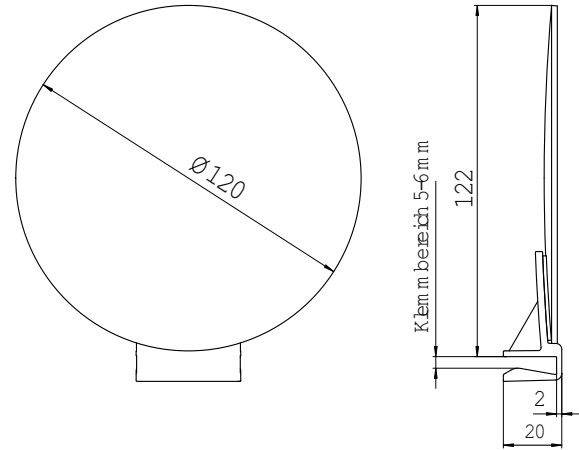

emco kosmetikspiegel pure

emco cosmetic mirror pure

PG

	Rasier- und Kosmetikspiegel aufsteckbar, für Glasablagen mit 5-6 mm, Vergrößerung: 3-fach Shaving and cosmetic mirror Clip-on, max. thickness: 5-6 mm, 3 ma- gnifying glass	spiegel, Vergr.: 3-fach 9795 164 00 mirror, 3 magn. glass	50,90 € 2
	Klebespiegel, 3-fach, rund, Ø 153 mm stick-on mirror, 3-times, rond, Ø 153 mm	chrom 1098 001 26 chrome	31,80 € 2