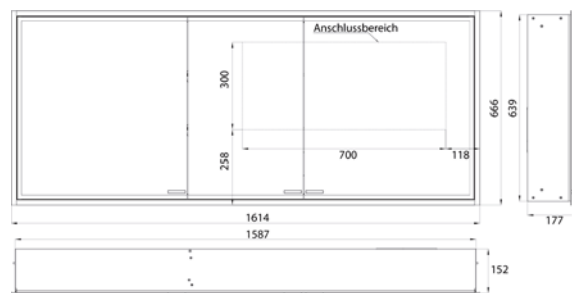

emco prestige 2

PG

Lichtspiegelschrank prestige 2, 1588 mm, **Aufputzmodell**, IP 44
Stufenlose Lichtsteuerung An/Aus, Helligkeit und Lichtfarbe (2.700 bis 6.500 K) über drei integrierte Touchbedienfelder, Umlaufende LED-Beleuchtung, verspiegelte Rückwand, verspiegelte Seitenwände, 2 stufenlos einstellbare Glasablagen, 2 Steckdosen, Höhe: 639 mm
Illuminated mirror cabinet prestige 2, 1588 mm, **wall-mounted model**, IP 44
Continuous light control on/off, brightness and light color (2.700 bis 6.500 K) via three integrated touch control panels. Surrounding LED-lights with mirrored back panel, 2 continuously adjustable crystal glass shelves, 2 sockets, height: 639 mm

aluminium 9897 070 10 4.478,90 € 2
aluminium

Lichtspiegelschrank prestige 2, 1615 mm, **Unterputzmodell**, IP 44
Stufenlose Lichtsteuerung An/Aus, Helligkeit und Lichtfarbe (2.700 bis 6.500 K) über drei integrierte Touchbedienfelder, Umlaufende LED-Beleuchtung, verspiegelte Rückwand, 2 stufenlos einstellbare Glasablagen, 2 Steckdosen, Höhe: 666 mm
Unterputz-Lichtspiegelschrank, immer mit Einbaurahmen bestellen
Illuminated mirror cabinet prestige 2, 1615 mm, **built-in model**, IP 44
Continuous light control on/off, brightness and light color (2.700 bis 6.500 K) via three integrated touch control panels. Surrounding LED-lights with mirrored back panel, 2 continuously adjustable crystal glass shelves, 2 sockets, height: 666 mm
Built-in illuminated mirror cabinet, please order with built-in frame.

aluminium 9897 071 10 4.682,20 € 2
aluminium
Einbaurahmen 9897 000 23 359,20 € 2
Built-in frame