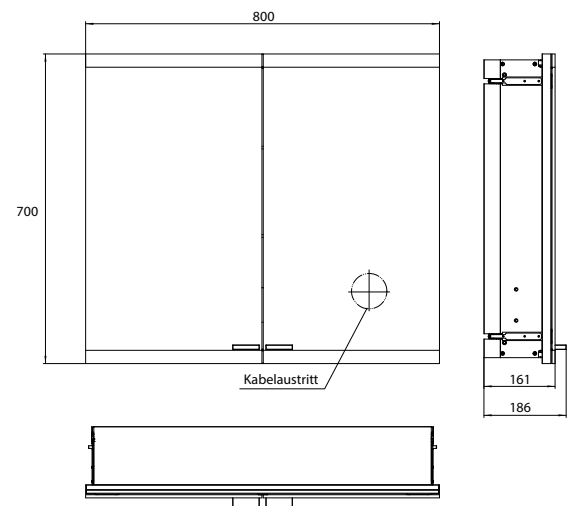

Lichtspiegelschrank evo, 800 mm, 2 Türen, **Aufputzmodell**, IP 20
Stufenlose Lichtsteuerung An/Aus, Helligkeit und Lichtfarbe (2.700 bis 6.500 K) über drei integrierte Touchbedienfelder, Waagerechte LED-Beleuchtung, verspiegelte Rückwand, 2 stufenlos einstellbare Glasablagen, 2 Steckdosen, Höhe: 700 mm

Illuminated mirror cabinet evo, 800 mm, 2 doors, **wall-mounted version**, IP 20
Continuous light control on/off, brightness and light color (2.700 bis 6.500 K) via three integrated touch control panels. Horizontal LED-lights with mirrored back panel, 2 continuously adjustable crystal glass shelves, 2 sockets, height: 700 mm

aluminium 9397 081 04 2.859,10 € 2
aluminium

Lichtspiegelschrank evo, 800 mm, 2 Türen, **Unterputzmodell**, IP 20
Stufenlose Lichtsteuerung An/Aus, Helligkeit und Lichtfarbe (2.700 bis 6.500 K) über drei integrierte Touchbedienfelder, Waagerechte LED-Beleuchtung, verspiegelte Rückwand, 2 stufenlos einstellbare Glasablagen, 2 Steckdosen, Höhe: 700 mm

Unterputz-Lichtspiegelschrank, immer mit Einbaurahmen bestellen
Illuminated mirror cabinet evo, 800 mm, 2 doors, **built-in version**, IP 20
Continuous light control on/off, brightness and light color (2.700 bis 6.500 K) via three integrated touch control panels. Horizontal LED-lights with mirrored back panel, 2 continuously adjustable crystal glass shelves, 2 sockets, height: 700 mm
Built-in illuminated mirror cabinet, please order with built-in frame.

aluminium 9397 081 14 2.859,10 € 2
aluminium
Einbaurahmen 9397 000 02 240,20 € 2
Built-in frame