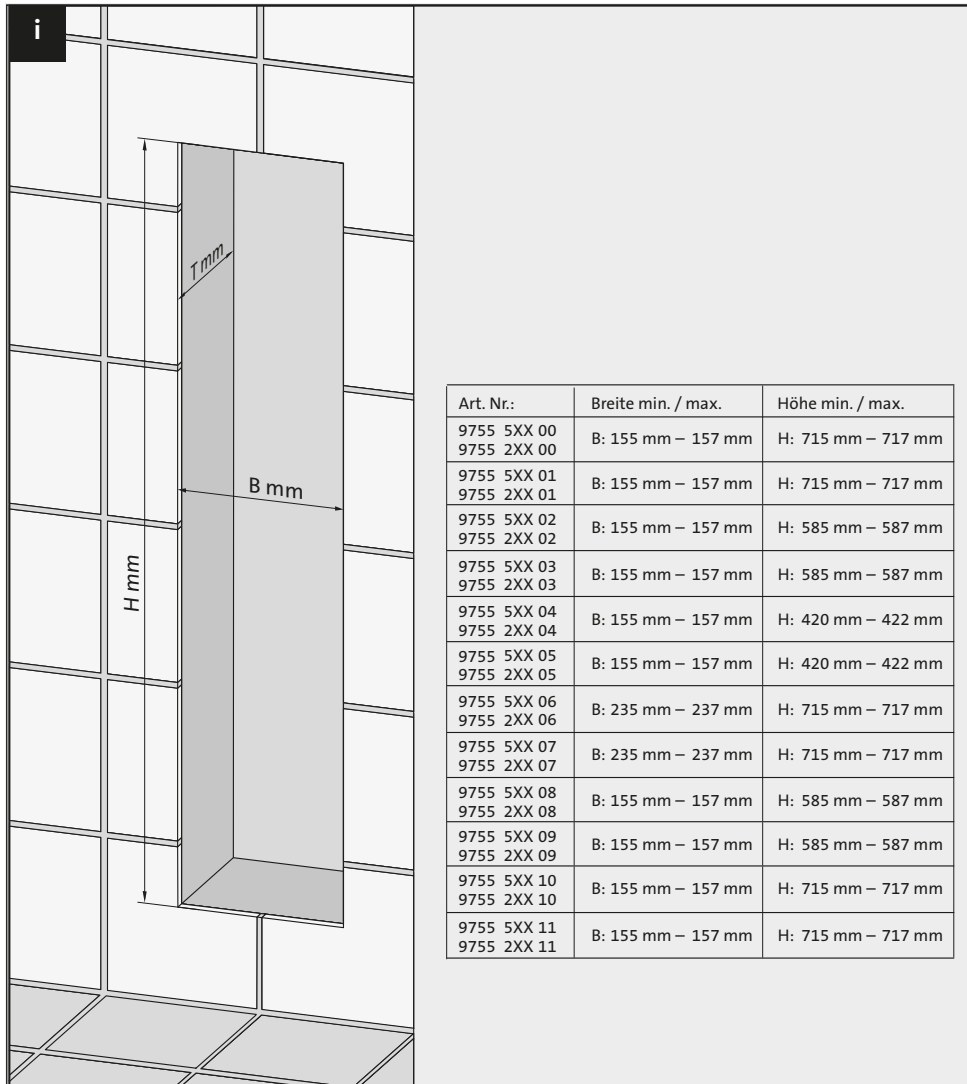

Asis Module (Glasfront)

- _ Hochwertige Edelstahlkonstruktion mit integrierter Führung der WC-Papierrolle
- _ Hochwertige Fronten aus Verbundglas in weiß matt / weiß glänzend oder schwarz matt / schwarz glänzend.
- _ Mit zwei justierbaren Haltern für den Einbau in Vorwandinstallationswand, Metallständerwerk oder Mauerwerk.

Asis modules (Glass front)

- _ Asis Pure counts on a clever stainless-steel construction with integrated paper flap
- _ High-quality fronts made of laminated glass in matt white / glossy white or matt black / glossy black.
- _ With two adjustable holders for installation in wall system, metal frame work or masonry.

Einbaumaße • Mounting dimensions