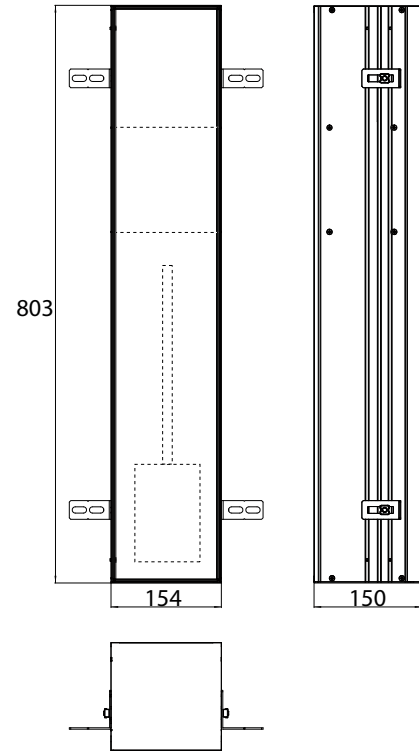

WC-Modul - Unterputzmodell, Tür befliesbar (Fliese + Kleber, max.: 12 mm) mit Fächern für Reserverolle oder Feuchtpapierbox, WC-Papier und integrierter Toilettenbürstengarnitur. Türanschlag links.

Kein Einbaurahmen erforderlich.

Module for WC build-in model, door tileable (tiles + adhesive, max.: 12mm) with boxes for WC-paper and spare paper or moist-tissue box and integrated toilet brush set, left-hinged door
No additional build-in frame required

aluminium
aluminium

9756 110 10

873,70 € 2