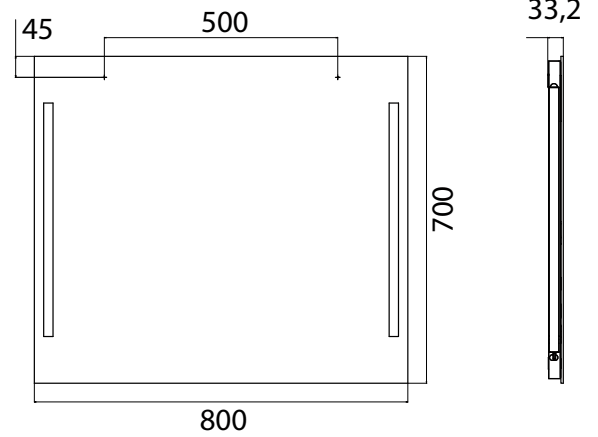

Lichtspiegel premium, 800 x 700 mm
ohne Schalter, LED (ca. 4.000 K)
Illuminated mirror premium,
800 x 700 mm
without switch, LED (ca. 4.000 K)

spiegel
mirror

4496 000 73

638,00 € 2

Lichtspiegel premium, 1.000 x 700 mm
ohne Schalter, LED (ca. 4.000 K)
Illuminated mirror premium,
1.000 x 700 mm
without switch, LED (ca. 4.000 K)

spiegel
mirror

4496 000 74

743,30 € 2