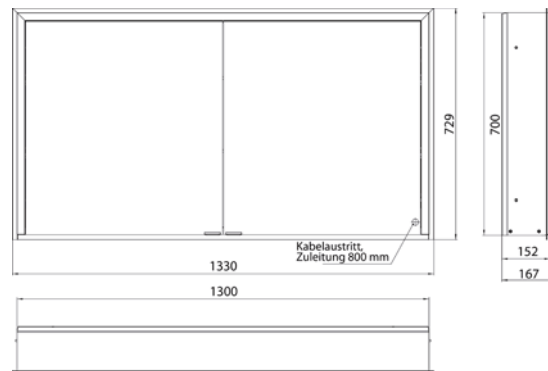

emco prime 3

PG

Lichtspiegelschrank prime 3, 1.300 mm, 2 Türen, **Aufputzmodell**, IP20
Seitenwand verspiegelt, mit verspiegelter- oder weißer Glasrückwand, 2 stufenlos einstellbare Ablagen, 2 Türen, 2 Steckdosen, stufenlose Lichtsteuerung (an/aus, Helligkeit und Lichtfarbe) über drei in die Glasrückwand integrierte Touchsensoren, Höhe: 700 mm, LED-Beleuchtung

Illuminated mirror cabinet prime 3, 1.300 mm, 2 doors, **wall-mounted version**, IP 20
with mirrored or white glass back panel, mirrored side panels, 2 continuously adjustable crystal glass shelves, 2 doors, 2 sockets, continuous light control (on/off, brightness and light color) via three touch sensors which are integrated into the glass rear wall, height: 700 mm, LED-lights

aluminium/spiegel	9497 072 06	2.823,60 €	2
aluminium/mirror			
aluminium/weiss	9497 073 06	2.823,60 €	2
aluminium/white			
schwarz/spiegel	9497 143 06	3.258,60 €	2
black/mirror			

Lichtspiegelschrank prime 3, 1.300 mm, 2 Türen, **Unterputzmodell**, IP20
mit verspiegelter- oder weißer Glasrückwand, 2 stufenlos einstellbare Ablagen, 2 Türen, 2 Steckdosen, stufenlose Lichtsteuerung (an/aus, Helligkeit und Lichtfarbe) über drei in die Glasrückwand integrierte Touchsensoren, Höhe: 730 mm, LED-Beleuchtung

Unterputz-Lichtspiegelschrank, immer mit Einbaurahmen bestellen
Illuminated mirror cabinet prime 3, 1.300 mm, 2 doors, **built-in version**, IP 20
with mirrored or white glass back panel, 2 continuously adjustable crystal glass shelves, 2 doors, 2 sockets, continuous light control (on/off, brightness and light color) via three touch sensors which are integrated into the glass rear wall, height: 730 mm, LED-lights
Built-in illuminated mirror cabinet, please order with built-in frame.