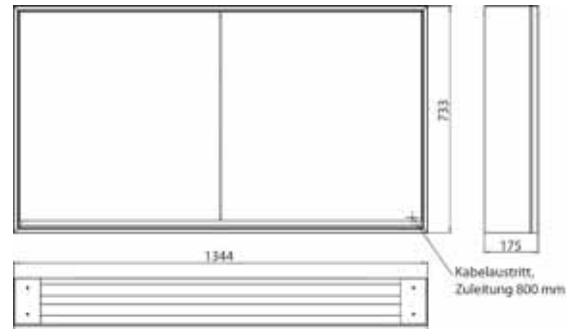

Lichtspiegelschrank loft, 1.300 mm, 2 Türen, **Unterputzmodell**, IP 20.
Umlaufende LED-Beleuchtung, mit verspiegelter- oder weißer Glasrückwand, 2 stufenlos einstellbare Ablagen, 2 Türen, 2 Steckdosen, Lichtsteuerung über 3 kapazitive von außen bedienbare Touch-Bedienfelder (An/Aus, Helligkeit und Lichtfarbe - kalt/warm - stufenlos einstellbar), Kabeldurchlass nach außen bei geschlossenen Spiegeltüren. Höhe: 733 mm

Unterputz-Lichtspiegelschrank, immer mit Einbaurahmen bestellen
Illuminated mirror cabinet loft, 1.300 mm, 2 doors, **built-in version**, IP 20.
Surrounding LED lights, with mirrored or white glass back panel, 2 continuously adjustable shelves, 2 doors, 2 sockets, light control via 3 capacitive touch control panels which can be operated from the outside (on/off, brightness and light colour - cold/warm - continuously adjustable), external cable routing for closed mirror doors Height: 733 mm.
Built-in illuminated mirror cabinet, please order with built-in frame.

aluminium/spiegel	9798 051 21	3.001,60 €	2
aluminium/mirror			
aluminium/weiss	9798 061 21	3.001,60 €	2
aluminium/white			
schwarz/spiegel	9798 133 21	3.451,80 €	2
black/mirror			
Einbaurahmen	9798 000 05	304,00 €	2
Built-in frame