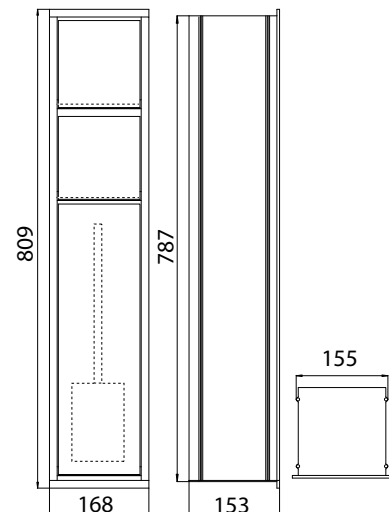

WC-Modul - Unterputzmodell
Reserverollen- / Feuchtpapierbox,
Papierhalter, Toilettenbürstengarnitur,
Türanschlag links/rechts wechselbar
Unterputzmodule bitte immer mit Ein-
baurahmen bestellen
Module for WC - build in model
Boxes for spare paper holder, WC-paper,
toilet brush set, door hinge left/right
changeable
Please order built-in modules with an
installation frame

aluminium/optiwwhite	9750 274 50	1.062,20 €	2
aluminium/optiwwhite			
aluminium/schwarz	9750 275 50	1.062,20 €	2
aluminium/black			
chrom/optiwwhite	9750 278 50	1.168,30 €	2
chrome/optiwwhite			
chrom/schwarz	9750 279 50	1.168,30 €	2
chrome/black			
Einbaurahmen	9750 000 51	145,50 €	2
Built-in frame