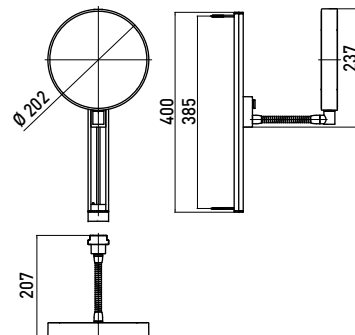

emco kosmetikspiegel prime

emco cosmetic mirror prime

PG

Rasier- und Kosmetikspiegel
beidseitig verspiegelt: Vergrößerung:
3- und 7-fach, rund, unbeleuchtet, am
Flexarm
Shaving and cosmetic mirror
3- and 7 magnifying glass, with flex arm,
not illuminated

chrom
chrome

1095 001 14

245,10 € 2

Rasier- und Kosmetikspiegel
beidseitig verspiegelt: Vergrößerung:
3- und 7-fach, rund, unbeleuchtet, am
Flexarm, Gleitschiene zur Höhenverstel-
lung
Shaving and cosmetic mirror
3- and 7 magnifying glass, height adju-
stable, not illuminated

chrom
chrome

1095 001 15

352,20 € 2