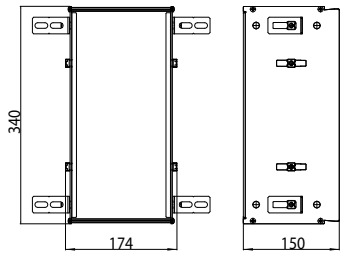

emco asis 2.0

PG

Einbaurahmen
für Asis Module mit 344 mm
Unterputzmodule bitte immer mit Ein-
baurahmen bestellen
Built-in frame
for Asis module 344 mm
Please order built-in modules with an
installation frame

Einbaurahmen	9725 000 21	110,60 €	2
Built-in frame