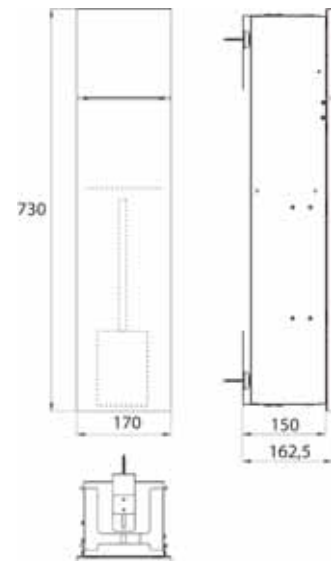

WC-Modul - Unterputzmodell
mit Fächern für Reserverolle oder
Feuchtpapierbox, WC-Papier und
integrierter Toilettenbürstengarnitur.
Türanschlag links.
Kein Einbaurahmen erforderlich.
Module for WC - build in model
with boxes for WC-paper and spare
paper or moist-tissue box and integrated
toilet brush set, left-hinged door
No additional build-in frame required

alpin-weiß (hochglanz)	9755 274 00	746,00 €	2
alpin-weiß (high gloss)			
schwarz (hochglanz)	9755 275 00	746,00 €	2
black (high gloss)			
alpin-weiß (matt)	9755 284 00	746,00 €	2
alpin-white (matt)			
schwarz-matt	9755 285 00	746,00 €	2
matt black