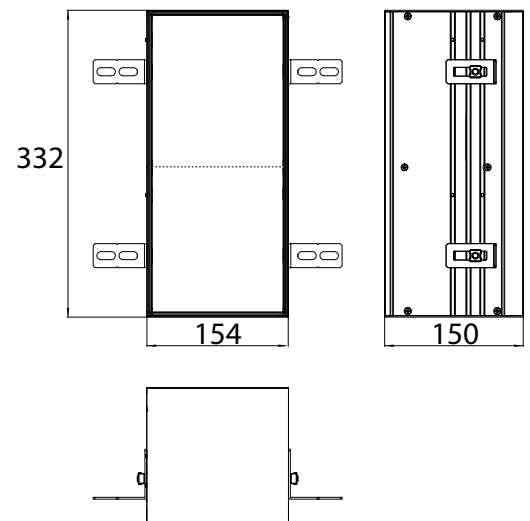

emco asis plus

PG

WC-Modul - Unterputzmodell, Tür befliesbar (Fliese + Kleber, max.: 12 mm) mit zwei Fächern für WC-Papier, Reserve-rolle oder Feuchtpapierbox.
Türanschlag links.
Kein Einbaurahmen erforderlich.
Module for WC build-in model, door tileable (tiles + adhesive, max.: 12mm) with two boxes for WC-paper, spare paper or moist-tissue box, left-hinged door
No additional build-in frame required

aluminium
aluminium

9756 110 02

606,80 € 2

WC-Modul - Unterputzmodell, Tür befliesbar (Fliese + Kleber, max.: 12 mm) mit zwei Fächern für WC-Papier, Reserve-rolle oder Feuchtpapierbox.
Türanschlag rechts.
Kein Einbaurahmen erforderlich.
Module for WC build-in model, door tileable (tiles + adhesive, max.: 12mm) with two boxes for WC-paper, spare paper or moist-tissue box, right-hinged door
No additional build-in frame required

aluminium
aluminium

9756 110 03

606,80 € 2