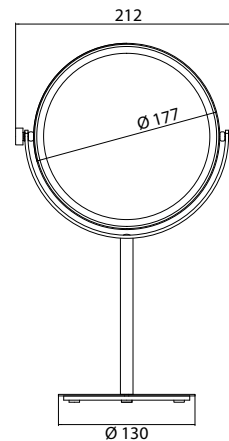

emco kosmetikspiegel pure

emco cosmetic mirror pure

PG

	Standspiegel, rund, Ø 229 mm standing mirror, round, Ø 229 mm	chrom, Vergr.: 3-fach chrome, 3 magn. glass	1094 001 18	158,50 € 2
	Standspiegel, rund, Ø 177 mm standing mirror, round, Ø 177 mm	chrom, Vergr.: 3-fach chrome, 3 magn. glass	1094 001 16	114,10 € 2
	Reisespiegel, 5-fach, rund, Ø 83 mm travel mirror, 5-times, round, Ø 83 mm	chrom, Vergr.: 5-fach chrome, 5 magn. glass	1094 001 23	25,30 € 2