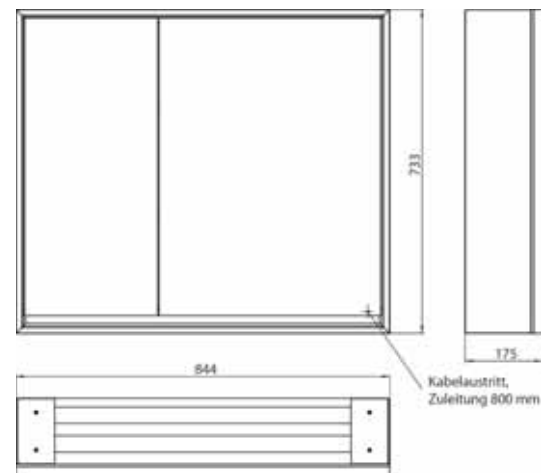

Lichtspiegelschrank loft, 800 mm, 2 Türen, **Aufputzmodell** mit verspiegelten Seitenwänden, IP 20.
Umlaufende LED-Beleuchtung, mit verspiegelter- oder weißer Glasrückwand, 2 stufenlos einstellbare Ablagen, 2 Türen (breite Tür rechts), 1 Steckdose, Lichtsteuerung über 3 kapazitive von außen bedienbare Touch-Bedienfelder (An/Aus, Helligkeit und Lichtfarbe - kalt/warm - stufenlos einstellbar), Kabeldurchlass nach außen bei geschlossenen Spiegeltüren. Höhe: 733 mm

Illuminated mirror cabinet loft, 800 mm, 2 doors, **wall-mounted model** with mirrored side panels, IP 20.
Surrounding LED lights, with mirrored or white glass back panel, 2 continuously adjustable shelves, 2 doors (wide door on the right), 1 socket, light control via 3 capacitive touch control panels which can be operated from the outside (on/off, brightness and light colour - cold/warm - continuously adjustable), external cable routing for closed mirror doors
Height: 733 mm

aluminium/spiegel	9798 051 08	2.364,70 €	2
aluminium/mirror			
aluminium/weiss	9798 061 08	2.364,70 €	2
aluminium/white			
schwarz/spiegel	9798 133 08	2.719,40 €	2
black/mirror			

Lichtspiegelschrank loft, 800 mm, 2 Türen, **Unterputzmodell**, IP 20.
Umlaufende LED-Beleuchtung, mit verspiegelter- oder weißer Glasrückwand, 2 stufenlos einstellbare Ablagen, 2 Türen (breite Tür rechts), 1 Steckdose, Lichtsteuerung über 3 kapazitive von außen bedienbare Touch-Bedienfelder (An/Aus, Helligkeit und Lichtfarbe - kalt/warm - stufenlos einstellbar), Kabeldurchlass nach außen bei geschlossenen Spiegeltüren. Höhe: 733 mm