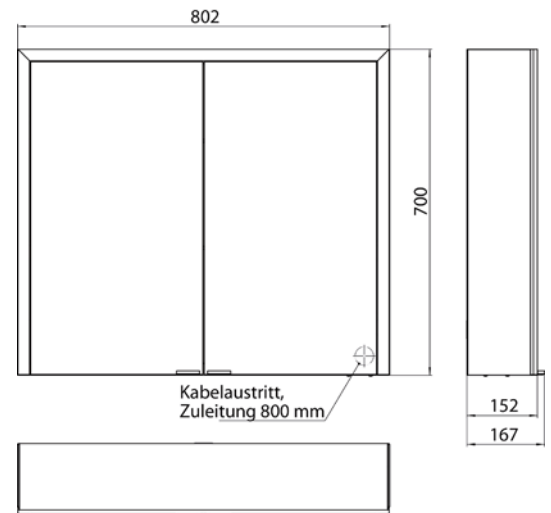

Lichtspiegelschrank prime 3, 800 mm, 2 Türen, **Aufputzmodell**, IP20
Seitenwand verspiegelt, mit verspiegelter- oder weißer Glasrückwand, 2 stufenlos einstellbare Ablagen, 2 Türen, 1 Steckdose, stufenlose Lichtsteuerung (an/aus, Helligkeit und Lichtfarbe) über drei in die Glasrückwand integrierte Touchsensoren, Höhe: 700 mm, LED-Beleuchtung

Illuminated mirror cabinet prime 3, 800 mm, 2 doors, **wall-mounted version**, IP 20, with mirrored or white glass back panel, mirrored side panels, 2 continuously adjustable crystal glass shelves, 2 doors, 1 socket, continuous light control (on/off, brightness and light color) via three touch sensors which are integrated into the glass rear wall, height: 700 mm, LED-lights

aluminium/spiegel	9497 072 03	2.182,10 €	2
aluminium/mirror			
aluminium/weiss	9497 073 03	2.182,10 €	2
aluminium/white			
schwarz/spiegel	9497 143 03	2.514,90 €	2
black/mirror