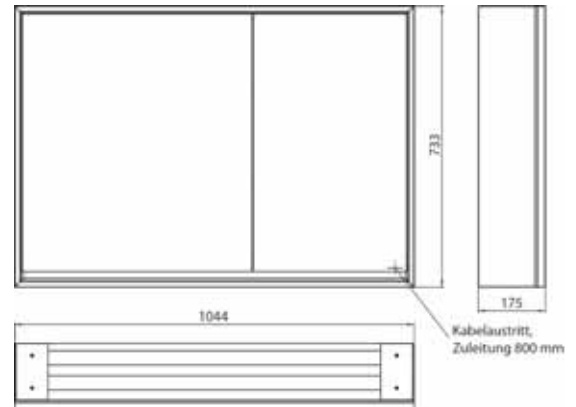

Lichtspiegelschrank loft, 1.000 mm, 2 Türen, **Unterputzmodell**, IP 20.
Umlaufende LED-Beleuchtung, mit verspiegelter- oder weißer Glasrückwand, 2 stufenlos einstellbare Ablagen, 2 Türen (breite Tür links), 2 Steckdosen, Lichtsteuerung über 3 kapazitive von außen bedienbare Touch-Bedienfelder (An/Aus, Helligkeit und Lichtfarbe - kalt/warm - stufenlos einstellbar), Kabeldurchlass nach außen bei geschlossenen Spiegeltüren. Höhe: 733 mm

Unterputz-Lichtspiegelschrank, immer mit Einbaurahmen bestellen
Illuminated mirror cabinet loft, 1.000 mm, 2 doors, **built-in version**, IP 20.
Surrounding LED lights, with mirrored or white glass back panel, 2 continuously adjustable shelves, 2 doors (wide door on the left), 2 sockets, light control via 3 capacitive touch control panels which can be operated from the outside (on/off, brightness and light colour - cold/warm - continuously adjustable), external cable routing for closed mirror doors Height: 733 mm
Built-in illuminated mirror cabinet, please order with built-in frame.

aluminium/spiegel	9798 051 17	2.481,90 €	2
aluminium/mirror			
aluminium/weiss	9798 061 17	2.481,90 €	2
aluminium/white			
schwarz/spiegel	9798 133 17	2.854,20 €	2
black/mirror			
Einbaurahmen	9798 000 03	291,40 €	2
Built-in frame