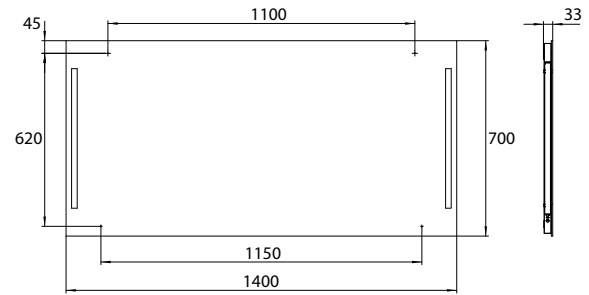

emco Illuminated mirror

PG

Lichtspiegel premium, 1.400 x 700 mm
ohne Schalter, LED (ca. 4.000 K)
Illuminated mirror premium,
1.400 x 700 mm
without switch, LED (ca. 4.000 K)

spiegel
mirror

4496 000 76

805,20 € 2