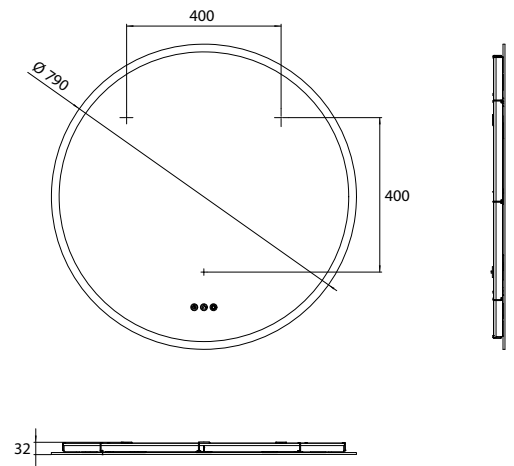

LED-Lichtspiegel Pure ++, Ø 790 mm, mit Spiegelheizung mit umlaufender Mattierung der Spiegelfläche und Lichtsteuerung über drei Touchsensoren (An/Aus, Helligkeit, Lichtfarbe)
LED-illuminated mirror Pure ++, Ø 790 mm, with heating area with surrounding matting of the mirror surface and light control via three touch sensors (on/off, brightness, light colour)

spiegel
mirror

4411 408 08

962,00 € 2