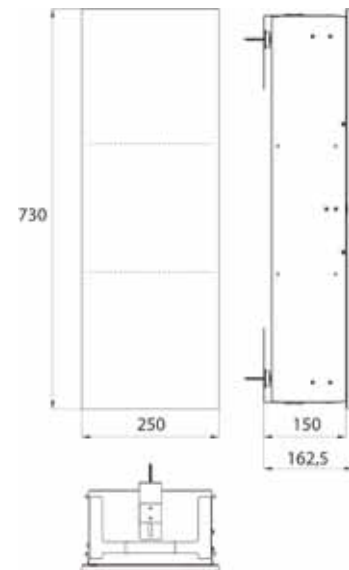

Schrankmodul - Unterputzmodell
mit 2 Glasablagen, Türanschlag links.
Kein Einbaurahmen erforderlich.
Cabinet module - build in model
with two glass shelves, left hinged door.
No additional build-in frame required

alpin-weiß (hochglanz)	9755 274 06	745,00 €	2
alpin-weiß (high gloss)			
schwarz (hochglanz)	9755 275 06	745,00 €	2
black (high gloss)			
alpin-weiß (matt)	9755 284 06	745,00 €	2
alpin-white (matt)			
schwarz-matt	9755 285 06	745,00 €	2
matt black