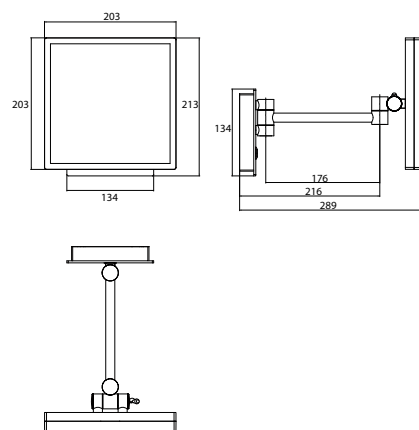

LED-Rasier- und Kosmetikspiegel mit beleuchtetem Touchsensor (Ein/Aus, Farbwechsel) und Direktanschluss, einarmig, eckig, 203 x 203 mm, Vergrößerung: 3 -fach, IP 44

LED-Shaving and cosmetic mirror with illuminated touch sensor (On/Off, Colour change) and direct connection, one arm, square, 203 x 203 mm, 3 magnifying glass, IP 44

chrom
chrome
schwarz
black

1094 060 11

266,30 € 2

1094 133 09

323,40 € 2