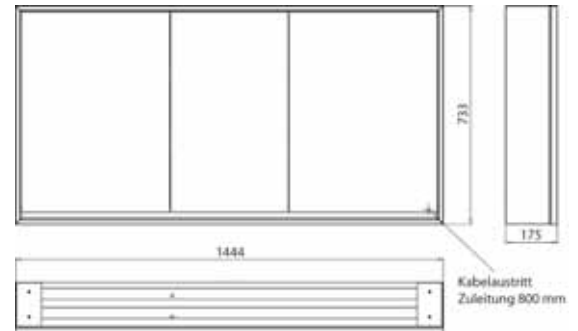

Lichtspiegelschrank loft, 1.400 mm, 3 Türen, **Unterputzmodell**, IP 20.
Umlaufende LED-Beleuchtung, mit verspiegelter- oder weißer Glasrückwand, 4 stufenlos einstellbare Ablagen, 3 Türen, 2 Steckdosen, Lichtsteuerung über 3 kapazitive von außen bedienbare Touch-Bedienfelder (An/Aus, Helligkeit und Lichtfarbe - kalt/warm - stufenlos einstellbar), Kabeldurchlass nach außen bei geschlossenen Spiegeltüren. Höhe: 733 mm

Unterputz-Lichtspiegelschrank, immer mit Einbaurahmen bestellen
Illuminated mirror cabinet loft, 1.400 mm, 3 doors, **built-in version**, IP 20.
Surrounding LED lights, with mirrored or white glass back panel, 4 continuously adjustable shelves, 3 doors, 2 sockets, light control via 3 capacitive touch control panels which can be operated from the outside (on/off, brightness and light colour - cold/warm - continuously adjustable), external cable routing for closed mirror doors Height: 733 mm.
Built-in illuminated mirror cabinet, please order with built-in frame.

aluminium/spiegel	9798 051 25	3.181,60 €	2
aluminium/mirror			
aluminium/weiss	9798 061 25	3.181,60 €	2
aluminium/white			
schwarz/spiegel	9798 133 25	3.658,80 €	2
black/mirror			
Einbaurahmen	9798 000 07	309,00 €	2
Built-in frame