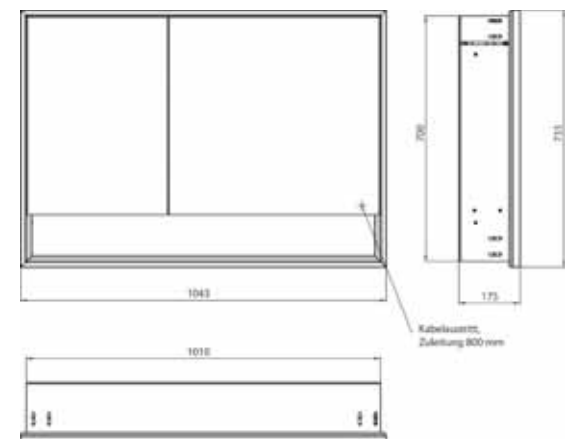

emco loft mit Unterfach

emco loft with lower compartment

PG

Lichtspiegelschrank loft mit Unterfach, 1.000 mm, 2 Türen, **Aufputzmodell** mit verspiegelten Seitenwänden, IP 20. Umlaufende LED-Beleuchtung, mit verspiegelter- oder weißer Glasrückwand, 2 stufenlos einstellbare Ablagen, 2 Türen (breite Tür rechts), 2 Steckdosen, Lichtsteuerung über 3 kapazitive von außen bedienbare Touch-Bedienfelder (An/Aus, Helligkeit und Lichtfarbe - kalt/warm - stufenlos einstellbar), Kabeldurchlass nach außen bei geschlossenen Spiegeltüren. Offenes Unterfach (Höhe: 122 mm) über die komplette Breite mit verspiegelter Rückwand. Höhe: 733 mm
Illuminated mirror cabinet loft with an accessible compartment, 1.000 mm, 2 doors, **wall-mounted model** with mirrored side panels, IP 20. Surrounding LED lights, with mirrored or white glass back panel, 2 continuously adjustable shelves, 2 doors (wide door on the right), 2 sockets, light control via 3 capacitive touch control panels which can be operated from the outside (on/off, brightness and light colour - cold/warm - continuously adjustable), external cable routing for closed mirror doors. Accessible compartment (height: 122 mm) on the bottom with mirrored rear wall. Height: 733 mm.

aluminium/spiegel	9798 052 14	2.511,10 €	2
aluminium/mirror			
aluminium/weiss	9798 062 14	2.511,10 €	2
aluminium/white			
schwarz/spiegel	9798 135 14	2.887,80 €	2
black/mirror