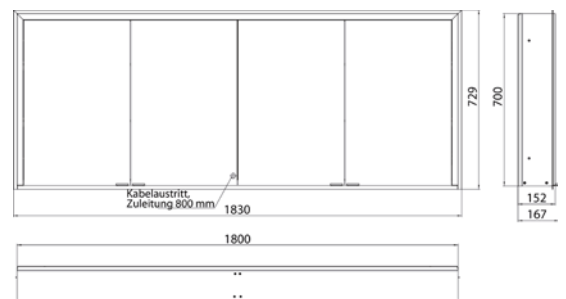

emco prime 3

PG

Lichtspiegelschrank prime 3, 1.800 mm, 4 Türen, **Aufputzmodell**, IP20
Seitenwand verspiegelt, mit verspiegelter- oder weißer Glasrückwand, 4 stufenlos einstellbare Ablagen, 4 Türen, 2 Steckdosen, stufenlose Lichtsteuerung (an/aus, Helligkeit und Lichtfarbe) über drei in die Glasrückwand integrierte Touchsensoren, Höhe: 700 mm, LED-Beleuchtung

Illuminated mirror cabinet prime 3, 1.800 mm, 2 doors, **wall-mounted version**, IP 20 with mirrored or white glass back panel, mirrored side panels, 4 continuously adjustable crystal glass shelves, 4 doors, 2 sockets, continuous light control (on/off, brightness and light color) via three touch sensors which are integrated into the glass rear wall, height: 700 mm, LED-lights

aluminium/spiegel	9497 072 09	3.355,00 €	2
aluminium/mirror			
aluminium/weiss	9497 073 09	3.355,00 €	2
aluminium/white			
schwarz/spiegel	9497 143 09	3.868,80 €	2
black/mirror			

Lichtspiegelschrank prime 3, 1.800 mm, 4 Türen, **Unterputzmodell**, IP20 mit verspiegelter- oder weißer Glasrückwand, 4 stufenlos einstellbare Ablagen, 4 Türen, 2 Steckdosen, stufenlose Lichtsteuerung (an/aus, Helligkeit und Lichtfarbe) über drei in die Glasrückwand integrierte Touchsensoren, Höhe: 730 mm, LED-Beleuchtung

Unterputz-Lichtspiegelschrank, immer mit Einbaurahmen bestellen
Illuminated mirror cabinet prime 3, 1.800 mm, 2 doors, **built-in version**, IP 20 with mirrored or white glass back panel, 4 continuously adjustable crystal glass shelves, 4 doors, 2 sockets, continuous light control (on/off, brightness and light color) via three touch sensors which are integrated into the glass rear wall, height: 730 mm, LED-lights
Built-in illuminated mirror cabinet, please order with built-in frame.