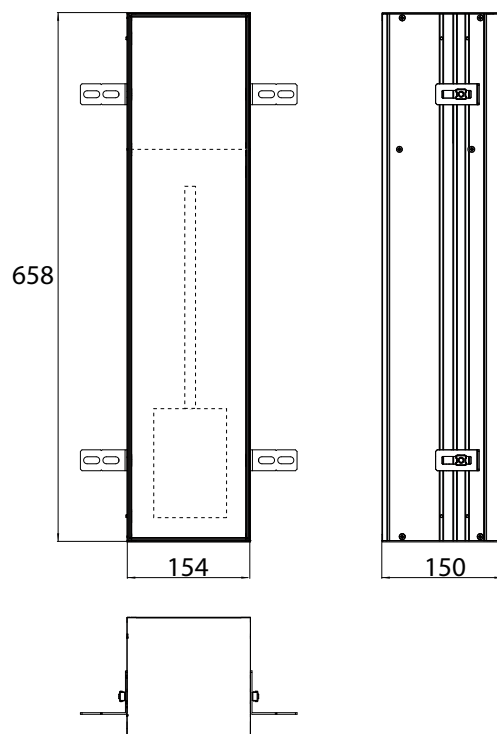

WC-Modul - Unterputzmodell, Tür befliesbar (Fliese + Kleber, max.: 12 mm) mit Fach für WC-Papier und integrierter Toilettenbürstengarnitur.
Türanschlag rechts.
Kein Einbaurahmen erforderlich.
Module for WC build-in model, door tileable (tiles + adhesive, max.: 12mm) with box for WC-paper and integrated toilet brush set, right-hinged door
No additional build-in frame required

aluminium
aluminium

9756 110 13

793,60 € 2