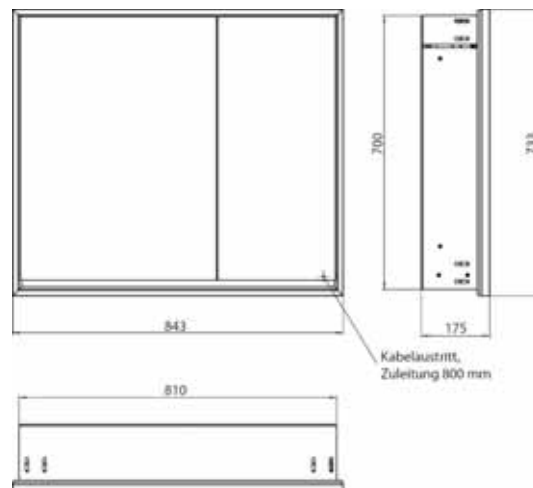

Lichtspiegelschrank loft, 800 mm, 2 Türen, **Unterputzmodell**, IP 20.
Umlaufende LED-Beleuchtung, mit verspiegelter- oder weißer Glasrückwand, 2 stufenlos einstellbare Ablagen, 2 Türen (breite Tür links), 1 Steckdose, Lichtsteuerung über 3 kapazitive von außen bedienbare Touch-Bedienfelder (An/Aus, Helligkeit und Lichtfarbe - kalt/warm - stufenlos einstellbar), Kabeldurchlass nach außen bei geschlossenen Spiegeltüren. Höhe: 733 mm

Unterputz-Lichtspiegelschrank, immer mit Einbaurahmen bestellen
Illuminated mirror cabinet loft, 800 mm, 2 doors, **built-in version**, IP 20.
Surrounding LED lights, with mirrored or white glass back panel, 2 continuously adjustable shelves, 2 doors (wide door on the left), 1 socket, light control via 3 capacitive touch control panels which can be operated from the outside (on/off, brightness and light colour - cold/warm - continuously adjustable), external cable routing for closed mirror doors
Height: 733 mm
Built-in illuminated mirror cabinet, please order with built-in frame.

aluminium/spiegel	9798 051 11	2.306,10 €	2
aluminium/mirror			
aluminium/weiss	9798 061 11	2.306,10 €	2
aluminium/white			
schwarz/spiegel	9798 133 11	2.652,00 €	2
black/mirror			
Einbaurahmen	9798 000 02	251,40 €	2
Built-in frame