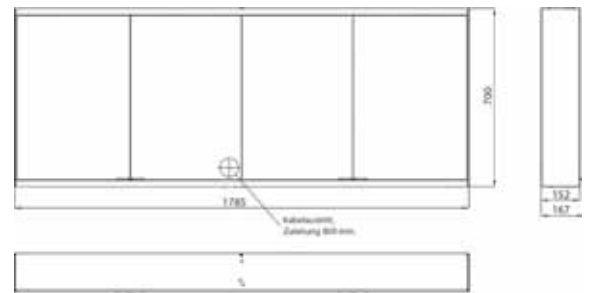

emco prime 2

PG

Lichtspiegelschrank prime 2, 1.800 mm, 4 Türen, **Aufputzmodell**, IP20
Seitenwand verspiegelt, mit verspiegelter- oder weißer Glasrückwand, 4 stufenlos einstellbare Ablagen, 4 Türen, 2 Steckdosen, stufenlose Lichtsteuerung (an/aus, Helligkeit und Lichtfarbe) über drei in die Glasrückwand integrierte Touchsensoren, Höhe: 700 mm, LED-Beleuchtung

Illuminated mirror cabinet prime 2, 1.800 mm, 4 doors, **wall-mounted version**, IP 20

with mirrored or white glass back panel, mirrored side panels, 4 continuously adjustable crystal glass shelves, 4 doors, 2 sockets, continuous light control (on/off, brightness and light color) via three touch sensors which are integrated into the glass rear wall, height: 700 mm, LED-lights

aluminium/spiegel	9497 062 64	3.332,70 €	2
aluminium/mirror			
aluminium/weiss	9497 063 64	3.332,70 €	2
aluminium/white			
schwarz/spiegel	9497 135 64	3.832,60 €	2
black/mirror			

Lichtspiegelschrank prime 2, 1.800 mm, 4 Türen, **Unterputzmodell**, IP20
mit verspiegelter- oder weißer Glasrückwand, 4 stufenlos einstellbare Ablagen, 4 Türen, 2 Steckdosen, stufenlose Lichtsteuerung (an/aus, Helligkeit und Lichtfarbe) über drei in die Glasrückwand integrierte Touchsensoren, Höhe: 730 mm, LED-Beleuchtung

Unterputz-Lichtspiegelschrank, immer mit Einbaurahmen bestellen

Illuminated mirror cabinet prime 2, 1.800 mm, 4 doors, **built-in version**, IP 20
with mirrored or white glass back panel, 4 continuously adjustable crystal glass shelves, 4 doors, 2 sockets, continuous light control (on/off, brightness and light color) via three touch sensors which are integrated into the glass rear wall, height: 730 mm, LED-lights
Built-in illuminated mirror cabinet, please order with built-in frame.

aluminium/spiegel	9497 062 65	3.305,00 €	2
aluminium/mirror			
aluminium/weiss	9497 063 65	3.305,00 €	2
aluminium/white			
schwarz/spiegel	9497 135 65	3.800,80 €	2
black/mirror			
Einbaurahmen	9497 000 34	355,00 €	2
Built-in frame