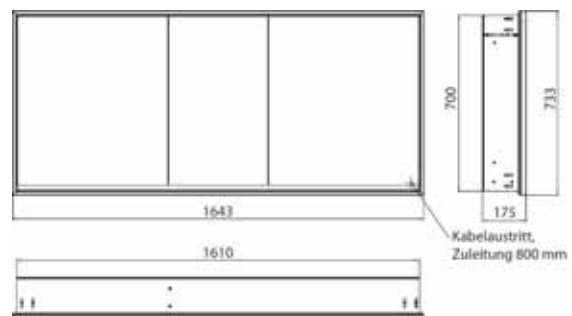

Lichtspiegelschrank loft, 1.600 mm, 3 Türen, **Aufputzmodell** mit verspiegelten Seitenwänden, IP 20.
Umlaufende LED-Beleuchtung, mit verspiegelter- oder weißer Glasrückwand, 4 stufenlos einstellbare Ablagen, 3 Türen, 2 Steckdosen, Lichtsteuerung über 3 kapazitive von außen bedienbare Touch-Bedienfelder (An/Aus, Helligkeit und Lichtfarbe - kalt/warm - stufenlos einstellbar), Kabeldurchlass nach außen bei geschlossenen Spiegeltüren. Höhe: 733 mm

Illuminated mirror cabinet loft, 1.600 mm, 3 doors, **wall-mounted model** with mirrored side panels, IP 20.
Surrounding LED lights, with mirrored or white glass back panel, 4 continuously adjustable shelves, 3 doors, 2 sockets, light control via 3 capacitive touch control panels which can be operated from the outside (on/off, brightness and light colour - cold/warm - continuously adjustable), external cable routing for closed mirror doors Height: 733 mm.

aluminium/spiegel	9798 051 22	3.488,60 €	2
aluminium/mirror			
aluminium/weiss	9798 061 22	3.488,60 €	2
aluminium/white			
schwarz/spiegel	9798 133 22	4.011,90 €	2
black/mirror			

Lichtspiegelschrank loft, 1.600 mm, 3 Türen, **Unterputzmodell**, IP 20.
Umlaufende LED-Beleuchtung, mit verspiegelter- oder weißer Glasrückwand, 4 stufenlos einstellbare Ablagen, 3 Türen, 2 Steckdosen, Lichtsteuerung über 3 kapazitive von außen bedienbare Touch-Bedienfelder (An/Aus, Helligkeit und Lichtfarbe - kalt/warm - stufenlos einstellbar), Kabeldurchlass nach außen bei geschlossenen Spiegeltüren. Höhe: 733 mm