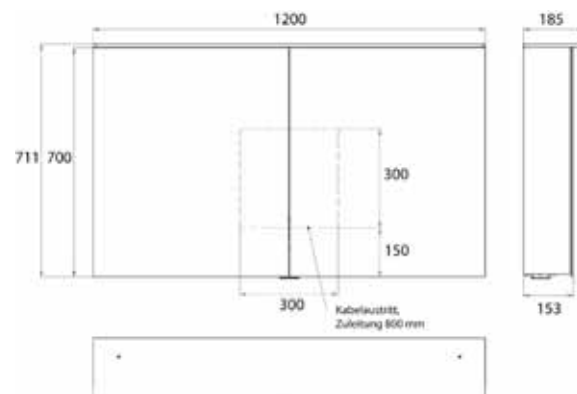

Lichtspiegelschrank Pure 2 Design (LED), 1400 mm, IP 20, 32 W, 2.700-6.500 K

Aufputzmodell, 6 stufenlos einstellbare Ablagen, 3 Türen, 2 Steckdosen, Höhe: 711 mm, mit Lichtsegel (Waschtischbeleuchtung, Oberlicht separat abschaltbar)

Illuminated mirror cabinet Pure 2 Design (LED), 1400 mm, IP 20, 32 W, 2.700-6.500 K

wall-mounted model, 6 continuously adjustable shelves, 3 doors, 2 sockets, height: 711 mm, with light sail (washbasin lighting, light sail can be switched off separately)

aluminium
aluminium

9797 054 06

2.463,40 €

2