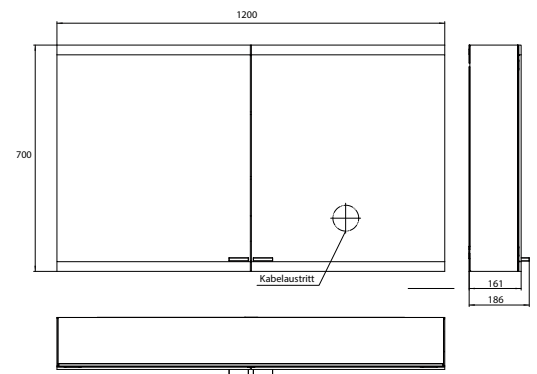

Lichtspiegelschrank evo, 1.200 mm, 2 Türen, **Unterputzmodell**, IP 20
Stufenlose Lichtsteuerung An/Aus, Helligkeit und Lichtfarbe (2.700 bis 6.500 K) über drei integrierte Touchbedienfelder, Waagerechte LED-Beleuchtung, verspiegelte Rückwand, 2 stufenlos einstellbare Glasablagen, 2 Steckdosen, Höhe: 700 mm

Unterputz-Lichtspiegelschrank, immer mit Einbaurahmen bestellen
Illuminated mirror cabinet evo, 1.200 mm, 2 doors, **built-in version**, IP 20
Continuous light control on/off, brightness and light color (2.700 bis 6.500 K) via three integrated touch control panels. Horizontal LED-lights with mirrored back panel, 2 continuously adjustable crystal glass shelves, 2 sockets, height: 700 mm
Built-in illuminated mirror cabinet, please order with built-in frame.

aluminium 9397 081 16 3.514,90 € 2
aluminium
Einbaurahmen 9397 000 04 273,50 € 2
Built-in frame