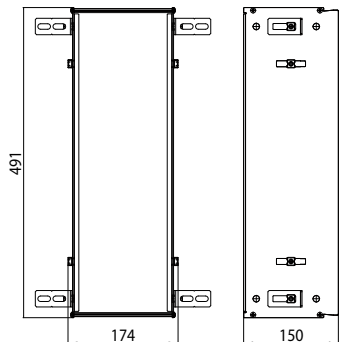

Einbaurahmen
für Asis Module mit 495 mm
Unterputzmodule bitte immer mit Ein-
baurahmen bestellen
Built-in frame
for Asis module 495 mm
Please order built-in modules with an
installation frame

Einbaurahmen	9730 000 31	119,10 €	2
Built-in frame