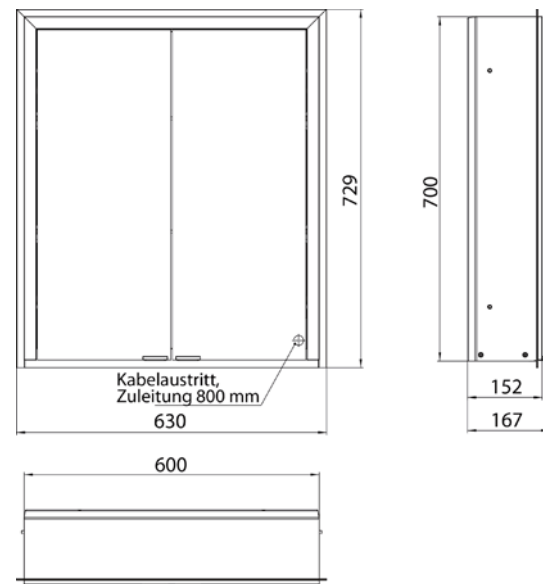

Lichtspiegelschrank prime 3, 600 mm, 2 Türen, **Unterputzmodell**, IP20
mit verspiegelter- oder weißer Glasrückwand, 2 stufenlos einstellbare Ablagen, 2 Türen, 1 Steckdose, stufenlose Lichtsteuerung (an/aus, Helligkeit und Lichtfarbe) über drei in die Glasrückwand integrierte Touchsensoren, Höhe: 730 mm, LED-Beleuchtung

Unterputz-Lichtspiegelschrank, immer mit Einbaurahmen bestellen

Illuminated mirror cabinet prime 3, 600 mm, 2 doors, **built-in version**, IP 20

with mirrored or white glass back panel, 2 continuously adjustable crystal glass shelves, 2 doors, 1 socket, continuous light control (on/off, brightness and light color) via three touch sensors which are integrated into the glass rear wall, height: 730 mm, LED-lights

Built-in illuminated mirror cabinet, please order with built-in frame.

aluminium/spiegel	9497 172 02	1.972,80 €	2
aluminium/mirror			
aluminium/weiss	9497 173 02	1.972,80 €	2
aluminium/white			
schwarz/spiegel	9497 144 02	2.277,10 €	2
black/mirror			
Einbaurahmen	9497 000 10	221,60 €	2
Built-in frame