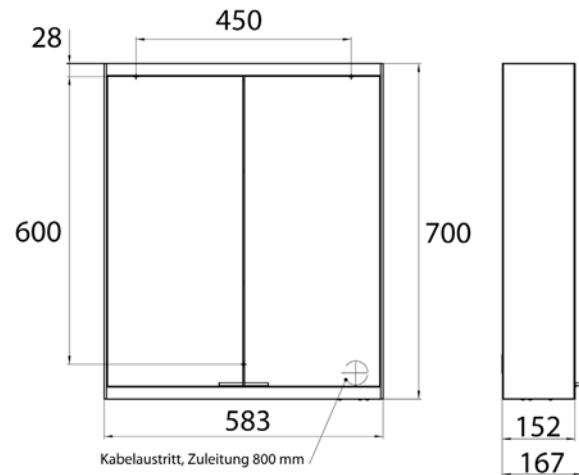

Lichtspiegelschrank prime 2, 600 mm, 2 Türen, **Aufputzmodell**, IP20
Seitenwand verspiegelt, mit verspiegelter- oder weißer Glasrückwand, 2 stufenlos einstellbare Ablagen, 2 Türen, 1 Steckdose, stufenlose Lichtsteuerung (an/aus, Helligkeit und Lichtfarbe) über drei in die Glasrückwand integrierte Touchsensoren, Höhe: 700 mm, LED-Beleuchtung

Illuminated mirror cabinet prime 2, 600 mm, 2 doors, **wall-mounted version**, IP 20

with mirrored or white glass back panel, mirrored side panels, 2 continuously adjustable crystal glass shelves, 2 doors, 1 socket, continuous light control (on/off, brightness and light color) via three touch sensors which are integrated into the glass rear wall, height: 700 mm, LED-lights

aluminium/spiegel	9497 062 23	1.934,70 €	2
aluminium/mirror			
aluminium/weiss	9497 063 23	1.934,70 €	2
aluminium/white			
schwarz/spiegel	9497 135 23	2.224,90 €	2
black/mirror