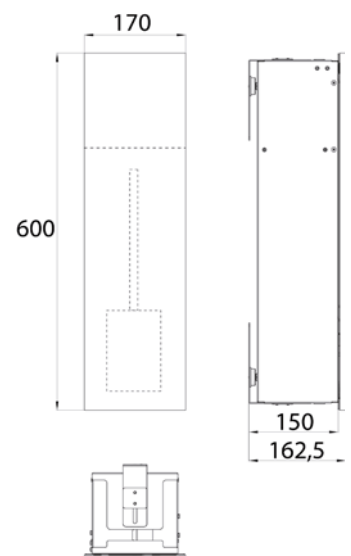

WC-Modul - Unterputzmodell mit Fächern für WC-Papier und integrierter Toilettenbürstengarnitur. Türanschlag rechts. Kein Einbaurahmen erforderlich.
Module for WC - build in model with boxes for WC-paper and integrated toilet brush set, right-hinged door.
No additional build-in frame required

alpin-weiß (hochglanz)	9755 274 09	688,90 €	2
alpin-weiß (high gloss)			
schwarz (hochglanz)	9755 275 09	688,90 €	2
black (high gloss)			
alpin-weiß (matt)	9755 284 09	688,90 €	2
alpin-white (matt)			
schwarz-matt	9755 285 09	688,90 €	2
matt black