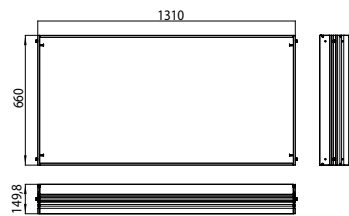

Einbaurahmen für Lichtspiegelschrank
prestige 2, 1.315 mm
Built-in frame for illuminated mirror
cabinet prestige 2, 1.315 mm

Einbaurahmen
Built-in frame

9897 000 09

311,50 €

2