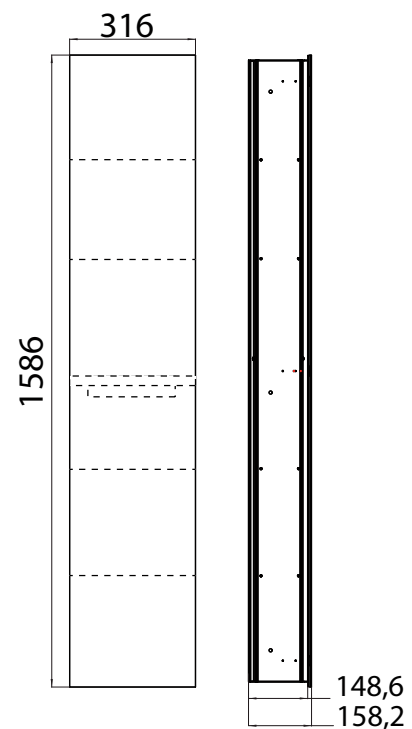

Schrankmodul mit beidseitig verspiegel-
ter Tür - Unterputzversion
großes Stauraumfach mit 4 Glasablagen,
Türkontaktschalter und LED-Beleuchtung
Türanschlag links/rechts wechselbar
Cabinet module with mirrored-door -
built-in model
Cabinet module, large storage box with
4 shelves of crystal clear, door-contact-
switch and LED light unit
door hinge left/right changeable

spiegel	9722 099 13	1.492,10 €	2
mirror			
Einbaurahmen	9720 000 11	279,90 €	2
Built-in frame