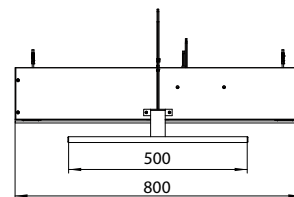

LED-Lichtspiegelschrank mee, 1.000 mm, IP 44, 4.000 K
Aufputzmodell, 2 einstellbare Ablagen, 2 Türen, 1 Steckdose, 1 Lichtschalter, Höhe: 746 mm, 600 mm LED-Leuchte
Illuminated mirror cabinet mee (LED), 1.000 mm, IP 44, 4.000 K
wall-mounted model, 2 adjustable shelves, 2 doors, 1 socket, 1 switch, height: 746 mm, 600 mm LED-Light

aluminium
aluminium

9498 050 52

937,80 € 2