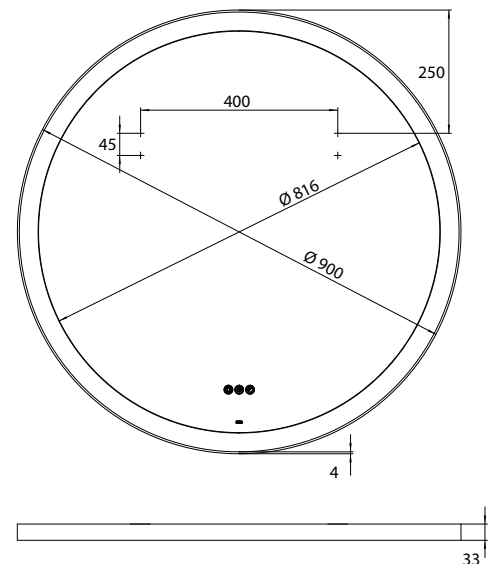

emco Lichtspiegel Round

emco Illuminated mirror Round

PG

LED-Rahmenspiegel round, Ø 700 mm
Spiegelfläche, Metallrahmen in weiß
mit innenliegender umlaufender LED-
Beleuchtung. Lichtsteuerung (An/Aus,
Helligkeit, Lichtfarbe) über drei in die
Spiegelfläche integrierte Touch-
sensoren.

LED-illuminated mirror round, Ø 700 mm
Mirror surface, metal frame in white
with internal surrounding LED lighting.
Light control (on/off, brightness, light
colour) via three touch sensors integra-
ted in the mirror surface.

weiss
white

4413 007 07

1.035,20 € 2

LED-Rahmenspiegel round, Ø 900 mm
Spiegelfläche, Metallrahmen in weiß
mit innenliegender umlaufender LED-
Beleuchtung. Lichtsteuerung (An/Aus,
Helligkeit, Lichtfarbe) über drei in die
Spiegelfläche integrierte Touch-
sensoren.

LED-illuminated mirror round, Ø 900 mm
Mirror surface, metal frame in white
with internal surrounding LED lighting.
Light control (on/off, brightness, light
colour) via three touch sensors integra-
ted in the mirror surface.

weiss
white

4413 009 09

1.157,10 € 2