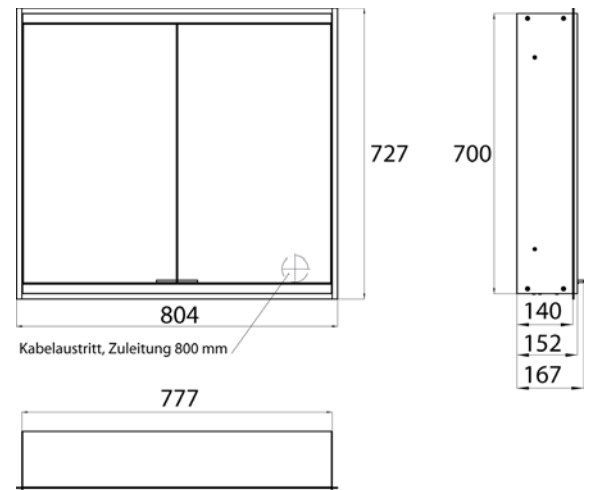

Lichtspiegelschrank prime 2, 800 mm, 2 Türen, **Unterputzmodell**, IP20
mit verspiegelter- oder weißer Glasrückwand, 2 stufenlos einstellbare Ablagen, 2 Türen, 1 Steckdose, stufenlose Lichtsteuerung (an/aus, Helligkeit und Lichtfarbe) über drei in die Glasrückwand integrierte Touchsensoren, Höhe: 730 mm, LED-Beleuchtung

Unterputz-Lichtspiegelschrank, immer mit Einbaurahmen bestellen

Illuminated mirror cabinet prime 2, 800 mm, 2 doors, **built-in version**, IP 20
with mirrored or white glass back panel, 2 continuously adjustable crystal glass shelves, 2 doors, 1 socket, continuous light control (on/off, brightness and light color) via three touch sensors which are integrated into the glass rear wall, height: 730 mm, LED-lights
Built-in illuminated mirror cabinet, please order with built-in frame.

aluminium/spiegel	9497 062 34	2.032,10 €	2
aluminium/mirror			
aluminium/weiss	9497 063 34	2.032,10 €	2
aluminium/white			
schwarz/spiegel	9497 135 34	2.336,90 €	2
black/mirror			
Einbaurahmen	9497 000 19	251,40 €	2
Built-in frame