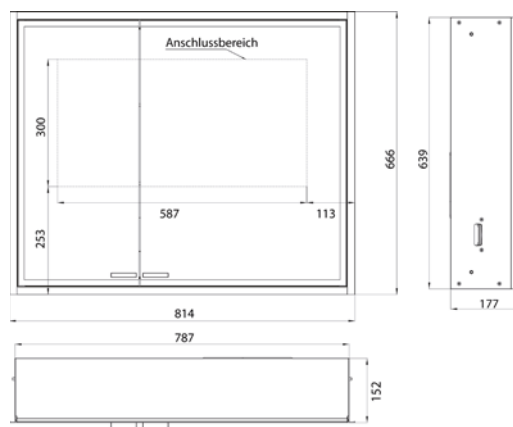

emco prestige 2

PG

Lichtspiegelschrank prestige 2, 788 mm, **Aufputzmodell**, breite Tür rechts, IP 44
Stufenlose Lichtsteuerung An/Aus, Helligkeit und Lichtfarbe (2.700 bis 6.500 K) über drei integrierte Touchbedienfelder, Umlaufende LED-Beleuchtung, verspiegelte Rückwand, verspiegelte Seitenwände, 2 stufenlos einstellbare Glasablagen, 2 Steckdosen, Höhe: 639 mm

Illuminated mirror cabinet prestige 2, 788 mm, **wall-mounted model**, wide door on the right, IP 44
Continuous light control on/off, brightness and light color (2.700 bis 6.500 K) via three integrated touch control panels. Surrounding LED-lights with mirrored back panel, 2 continuously adjustable crystal glass shelves, 2 sockets, height: 639 mm

aluminium 9897 070 02 2.616,40 € 2
aluminium

Lichtspiegelschrank prestige 2, 815 mm, **Unterputzmodell**, breite Tür rechts, IP 44
Stufenlose Lichtsteuerung An/Aus, Helligkeit und Lichtfarbe (2.700 bis 6.500 K) über drei integrierte Touchbedienfelder, Umlaufende LED-Beleuchtung, verspiegelte Rückwand, 2 stufenlos einstellbare Glasablagen, 2 Steckdosen, Höhe: 666 mm

Unterputz-Lichtspiegelschrank, immer mit Einbaurahmen bestellen
Illuminated mirror cabinet prestige 2, 815 mm, **built-in model**, wide door on the right, IP 44
Continuous light control on/off, brightness and light color (2.700 bis 6.500 K) via three integrated touch control panels. Surrounding LED-lights with mirrored back panel, 2 continuously adjustable crystal glass shelves, 2 sockets, height: 666 mm
Built-in illuminated mirror cabinet, please order with built-in frame.

aluminium 9897 071 02 2.852,50 € 2
aluminium
Einbaurahmen 9897 000 08 257,80 € 2
Built-in frame