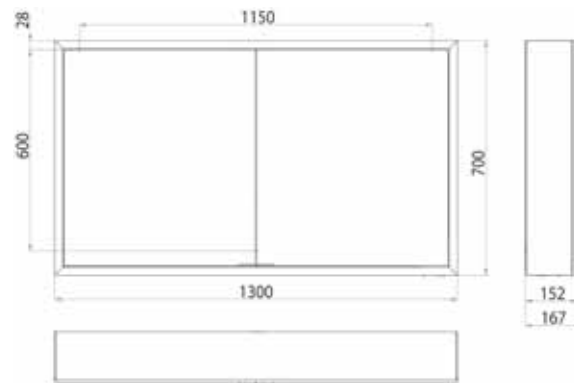

Lichtspiegelschrank prime, 1.300 mm, 2 Türen, **Unterputzmodell**, IP20
mit verspiegelter- oder weißer Glasrückwand, 2 stufenlos einstellbare Ablagen, 2 Türen, 2 Steckdosen, stufenlose Lichtsteuerung (an/aus, Helligkeit und Lichtfarbe) über drei in die Glasrückwand integrierte Touchsensoren, Höhe: 730 mm, LED-Beleuchtung

Unterputz-Lichtspiegelschrank, immer mit Einbaurahmen bestellen

Illuminated mirror cabinet prime, 1.300 mm, 2 doors, **built-in version**, IP 20
with mirrored or white glass back panel, 2 continuously adjustable crystal glass shelves, 2 doors, 2 sockets, continuous light control (on/off, brightness and light color) via three touch sensors which are integrated into the glass rear wall, height: 730 mm, LED-lights
Built-in illuminated mirror cabinet, please order with built-in frame.

aluminium/spiegel	9497 062 95	2.858,70 €	2
aluminium/mirror			
aluminium/weiss	9497 063 95	2.858,70 €	2
aluminium/white			
schwarz/spiegel	9497 135 95	3.285,90 €	2
black/mirror			
Einbaurahmen	9497 000 14	304,00 €	2
Built-in frame