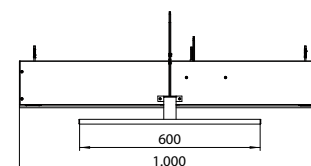

LED-Lichtspiegelschrank mee, 800 mm, IP 44, 4.000 K
Aufputzmodell, 2 einstellbare Ablagen, 2 Türen, 1 Steckdose, 1 Lichtschalter, Höhe: 746 mm, 500 mm LED-Leuchte
Illuminated mirror cabinet mee (LED), 800 mm, IP 44, 4.000 K
wall-mounted model, 2 adjustable shelves, 2 doors, 1 socket, 1 switch, height: 746 mm, 500 mm LED-Light

aluminium
aluminium

9498 050 51

859,00 € 2

LED-Lichtspiegelschrank mee, 1.000 mm, IP 44, 4.000 K
Aufputzmodell, 2 einstellbare Ablagen, 2 Türen, 1 Steckdose, 1 Lichtschalter, Höhe: 746 mm, 600 mm LED-Leuchte
Illuminated mirror cabinet mee (LED), 1.000 mm, IP 44, 4.000 K
wall-mounted model, 2 adjustable shelves, 2 doors, 1 socket, 1 switch, height: 746 mm, 600 mm LED-Light

aluminium
aluminium

9498 050 52

937,80 € 2