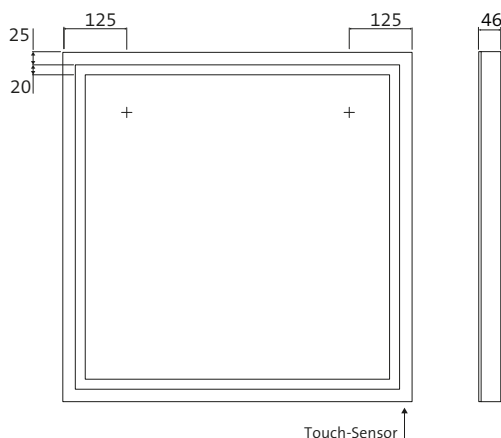

emco lichtspiegel MI 230

emco illuminated mirror MI 230

LED-Lichtspiegel MI 230 mit umlaufendem Lichtausschnitt und verdecktem Sensorschalter unten rechts.

Matt eloxierte, seitliche Aluminiumblende. Stufenlose Lichtsteuerung über einen verdeckten Sensorschalter mit den Funktionen: Ein- und Ausschalten, Helligkeit stufenlos und Lichtfarbe (2.700 bis 6.500 K) in drei Stufen einstellbar. Memoryfunktion.

MASSANFERTIGUNGEN

Auf Wunsch fertigen wir individuell auf Maß.
Von min. 400 x 400 mm bis max. 2.600 x 1.800 mm (BxH),
max. 3 qm. Sprechen Sie uns bitte an.

LED illuminated mirror MI 230 with surrounding light cut-out and concealed sensor switch bottom right.

Matt anodised aluminium side panel. Stepless light control via a concealed sensor switch with the functions: switching on and off, brightness infinitely variable and light colour (2,700 to 6,500 K) adjustable in three steps. Memory function.

MADE-TO-MEASURE

We manufacture individual made-to-measure products.
From min. 400 x 400 mm to max. 2,600 x 1,800 mm (WxH),
max. 3 sqm. Please contact us.