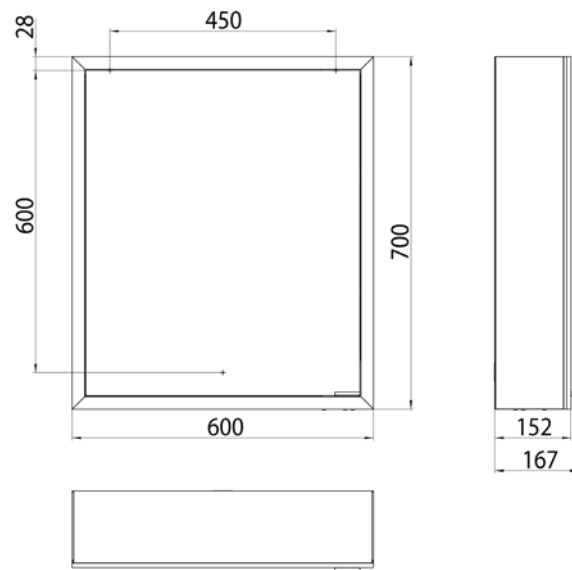

Lichtspiegelschrank prime, 600 mm, 1 Tür, **Aufputzmodell**, IP20
Seitenwand verspiegelt, mit verspiegelter- oder weißer Glasrückwand, 2 stufenlos einstellbare Ablagen, 1 Tür (Türanschlag links), 1 Steckdose, stufenlose Lichtsteuerung (an/aus, Helligkeit und Lichtfarbe) über drei in die Glasrückwand integrierte Touchsensoren, Höhe: 700 mm, LED-Beleuchtung

Illuminated mirror cabinet prime, 600 mm, 1 door, **wall-mounted version**, IP 20 with mirrored or white glass back panel, mirrored side panels, 2 continuously adjustable crystal glass shelves, 1 door (door hinge left), 1 socket, continuous light control (on/off, brightness and light color) via three touch sensors which are integrated into the glass rear wall, height: 700 mm, LED-lights

aluminium/spiegel	9497 062 59	1.924,40 €	2
aluminium/mirror			
aluminium/weiss	9497 063 59	1.924,40 €	2
aluminium/white			
schwarz/spiegel	9497 135 59	2.219,10 €	2
black/mirror