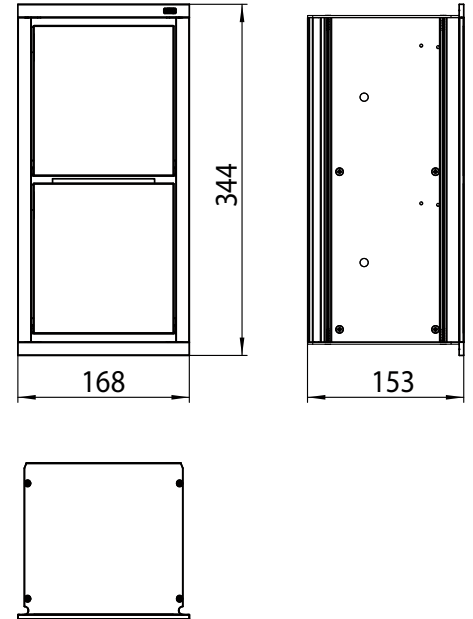

WC-Papier-Modul - Unterputzmodell
Unterputzmodule bitte immer mit Ein-
baurahmen bestellen
Module for toilet paper - built-in-model
Please order built-in modules with an
installation frame

chrom/optiwhite	9725 278 21	785,50 €	2
chrome/optiwhite			
chrom/schwarz	9725 279 21	785,50 €	2
chrome/black			
Einbaurahmen	9725 000 21	110,60 €	2
Built-in frame