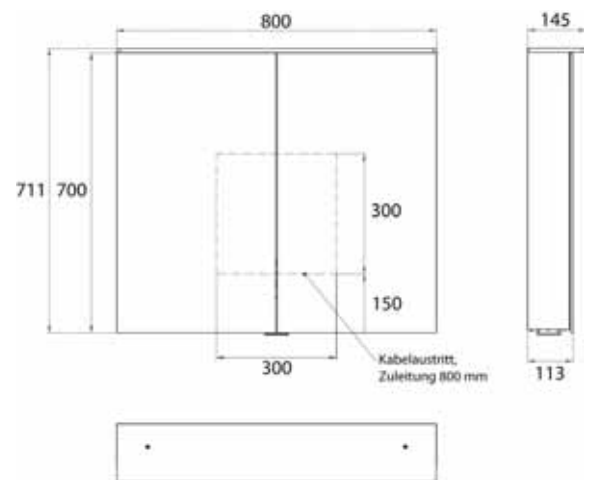

Lichtspiegelschrank Flat 2 Design (LED), 1000 mm, IP 20, 23 W, 2.700-6.500 K
Aufputzmodell, 4 stufenlos einstellbare Ablagen, 2 Türen, 2 Steckdosen, Höhe: 711 mm, mit Lichtsegel (Waschtischbeleuchtung,
Oberlicht separat abschaltbar)
Illuminated mirror cabinet Flat 2 Design (LED), 1000 mm, IP 20, 23 W, 2.700-6.500 K
wall-mounted model, 4 continuously adjustable shelves, 2 doors, 2 sockets, height: 711 mm, with light sail (washbasin lighting, light sail can be switched off separately)

aluminium 9797 064 04 1.531,90 € 2
aluminium