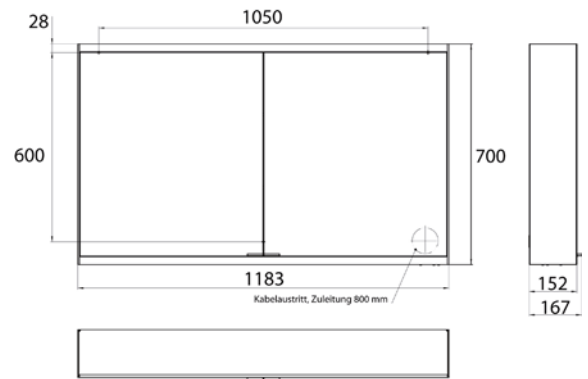

Lichtspiegelschrank prime 2, 1.200 mm, 2 Türen, **Unterputzmodell**, IP20
mit verspiegelter- oder weißer Glasrückwand, 2 stufenlos einstellbare Ablagen, 2 Türen, 2 Steckdosen, stufenlose Lichtsteuerung (an/aus, Helligkeit und Lichtfarbe) über drei in die Glasrückwand integrierte Touchsensoren, Höhe: 730 mm, LED-Beleuchtung

Unterputz-Lichtspiegelschrank, immer mit Einbaurahmen bestellen

Illuminated mirror cabinet prime 2, 1.200 mm, 2 doors, **built-in version**, IP 20
with mirrored or white glass back panel, 2 continuously adjustable crystal glass shelves, 2 doors, 2 sockets, continuous light control (on/off, brightness and light color) via three touch sensors which are integrated into the glass rear wall, height: 730 mm, LED-lights
Built-in illuminated mirror cabinet, please order with built-in frame.

aluminium/spiegel	9497 062 56	2.443,40 €	2
aluminium/mirror			
aluminium/weiss	9497 063 56	2.443,40 €	2
aluminium/white			
schwarz/spiegel	9497 135 56	2.809,90 €	2
black/mirror			
Einbaurahmen	9497 000 17	299,30 €	2
Built-in frame