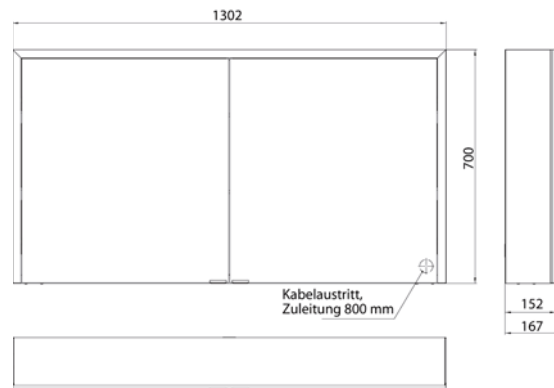

Lichtspiegelschrank prime 3, 1.300 mm, 2 Türen, **Unterputzmodell**, IP20
mit verspiegelter- oder weißer Glasrückwand, 2 stufenlos einstellbare Ablagen, 2 Türen, 2 Steckdosen, stufenlose Lichtsteuerung (an/aus, Helligkeit und Lichtfarbe) über drei in die Glasrückwand integrierte Touchsensoren, Höhe: 730 mm, LED-Beleuchtung

Unterputz-Lichtspiegelschrank, immer mit Einbaurahmen bestellen
Illuminated mirror cabinet prime 3, 1.300 mm, 2 doors, **built-in version**, IP 20
with mirrored or white glass back panel, 2 continuously adjustable crystal glass shelves, 2 doors, 2 sockets, continuous light control (on/off, brightness and light color) via three touch sensors which are integrated into the glass rear wall, height: 730 mm, LED-lights
Built-in illuminated mirror cabinet, please order with built-in frame.

aluminium/spiegel	9497 172 06	2.788,70 €	2
aluminium/mirror			
aluminium/weiss	9497 173 06	2.788,70 €	2
aluminium/white			
schwarz/spiegel	9497 144 06	3.215,90 €	2
black/mirror			
Einbaurahmen	9497 000 14	304,00 €	2
Built-in frame