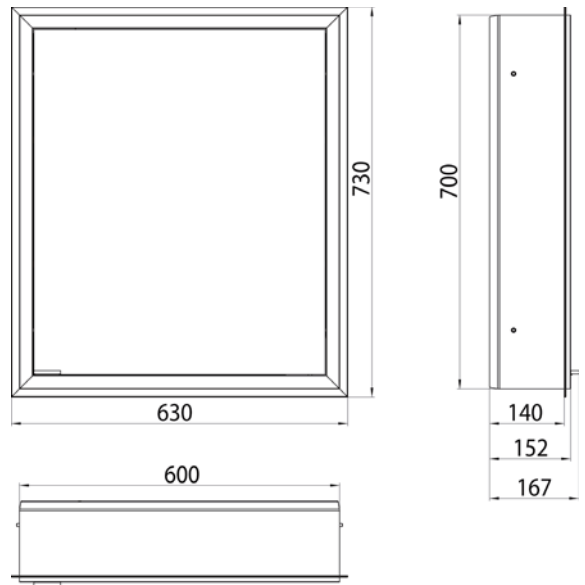

Lichtspiegelschrank prime, 600 mm, 1 Tür, **Unterputzmodell**, IP20 mit verspiegelter- oder weißer Glasrückwand, 2 stufenlos einstellbare Ablagen, 1 Tür (Türanschlag rechts), 1 Steckdose, stufenlose Lichtsteuerung (an/aus, Helligkeit und Lichtfarbe) über drei in die Glasrückwand integrierte Touchsensoren, Höhe: 730 mm, LED-Beleuchtung
Unterputz-Lichtspiegelschrank, immer mit Einbaurahmen bestellen

Illuminated mirror cabinet prime, 600 mm, 1 door, **built-in version**, IP 20 with mirrored or white glass back panel, 2 continuously adjustable crystal glass shelves, 1 door (door hinge right), 1 socket, continuous light control (on/off, brightness and light color) via three touch sensors which are integrated into the glass rear wall, height: 730 mm, LED-lights

Built-in illuminated mirror cabinet, please order with built-in frame.

aluminium/spiegel	9497 062 70	1.882,70 €	2
aluminium/mirror			
aluminium/weiss	9497 063 70	1.882,70 €	2
aluminium/white			
schwarz/spiegel	9497 135 70	2.170,30 €	2
black/mirror			
Einbaurahmen	9497 000 10	221,60 €	2
Built-in frame