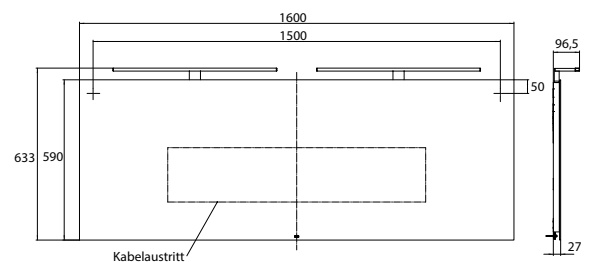

emco Lichtspiegel Mee

emco Illuminated mirror Mee

PG

LED-Lichtspiegel mee, 1200 x 590 mm
ca. 4.000 K, mit Sensor-Schalter
(Ein/Aus), IP 44
LED-illuminated mirror mee,
1200 x 590 mm
ca. 4.000 K, with sensor switch (on/ off),
IP 44

spiegel 4496 000 10 630,80 € 2
mirror

LED-Lichtspiegel mee, 1300 x 590 mm
ca. 4.000 K, mit Sensor-Schalter
(Ein/Aus), IP 44
LED-illuminated mirror mee,
1300 x 590 mm
ca. 4.000 K, with sensor switch (on/ off),
IP 44

spiegel 4496 000 11 688,50 € 2
mirror

LED-Lichtspiegel mee, 1600 x 590 mm
ca. 4.000 K, mit Sensor-Schalter
(Ein/Aus), IP 44
LED-illuminated mirror mee,
1600 x 590 mm
ca. 4.000 K, with sensor switch (on/ off),
IP 44

spiegel 4496 000 12 798,00 € 2
mirror