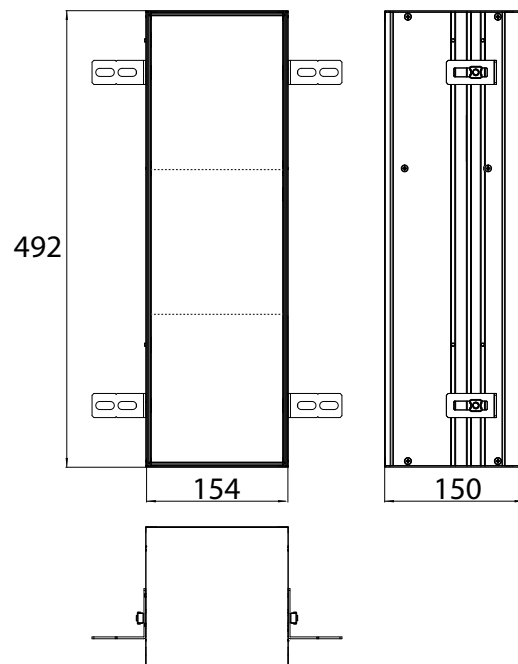

WC-Modul - Unterputzmodell, Tür befliesbar (Fliese + Kleber, max.: 12 mm) mit drei Fächern für WC-Papier, Reserve-rolle oder Feuchtpapierbox.
Türanschlag links.
Kein Einbaurahmen erforderlich.
Module for WC build-in model, door tileable (tiles + adhesive, max.: 12mm) with three boxes for WC-paper, spare paper or moist-tissue box, left-hinged door
No additional build-in frame required

aluminium
aluminium

9756 110 04

693,50 € 2