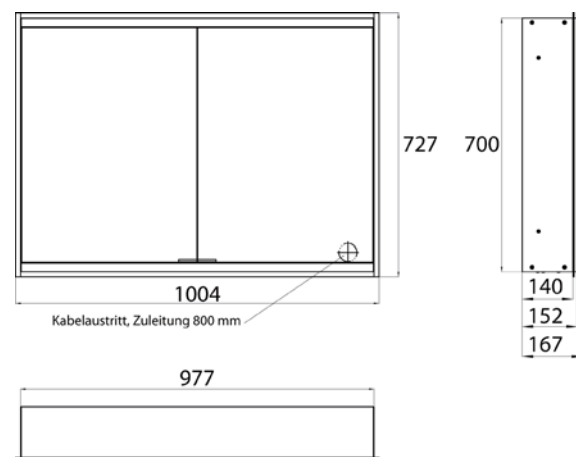

emco prime 2

PG

Lichtspiegelschrank prime 2, 1.000 mm, 2 Türen, **Aufputzmodell**, IP20
Seitenwand verspiegelt, mit verspiegelter- oder weißer Glasrückwand, 2 stufenlos einstellbare Ablagen, 2 Türen, 2 Steckdosen, stufenlose Lichtsteuerung (an/aus, Helligkeit und Lichtfarbe) über drei in die Glasrückwand integrierte Touchsensoren, Höhe: 700 mm, LED-Beleuchtung

Illuminated mirror cabinet prime 2, 1.000 mm, 2 doors, **wall-mounted version**, IP 20

with mirrored or white glass back panel, mirrored side panels, 2 continuously adjustable crystal glass shelves, 2 doors, 2 sockets, continuous light control (on/off, brightness and light color) via three touch sensors which are integrated into the glass rear wall, height: 700 mm, LED-lights

aluminium/spiegel	9497 062 45	2.227,50 €	2
aluminium/mirror			
aluminium/weiss	9497 063 45	2.227,50 €	2
aluminium/white			
schwarz/spiegel	9497 135 45	2.561,60 €	2
black/mirror			

Lichtspiegelschrank prime 2, 1.000 mm, 2 Türen, **Unterputzmodell**, IP20
mit verspiegelter- oder weißer Glasrückwand, 2 stufenlos einstellbare Ablagen, 2 Türen, 2 Steckdosen, stufenlose Lichtsteuerung (an/aus, Helligkeit und Lichtfarbe) über drei in die Glasrückwand integrierte Touchsensoren, Höhe: 730 mm, LED-Beleuchtung

Unterputz-Lichtspiegelschrank, immer mit Einbaurahmen bestellen

Illuminated mirror cabinet prime 2, 1.000 mm, 2 doors, **built-in version**, IP 20
with mirrored or white glass back panel, 2 continuously adjustable crystal glass shelves, 2 doors, 2 sockets, continuous light control (on/off, brightness and light color) via three touch sensors which are integrated into the glass rear wall, height: 730 mm, LED-lights
Built-in illuminated mirror cabinet, please order with built-in frame.