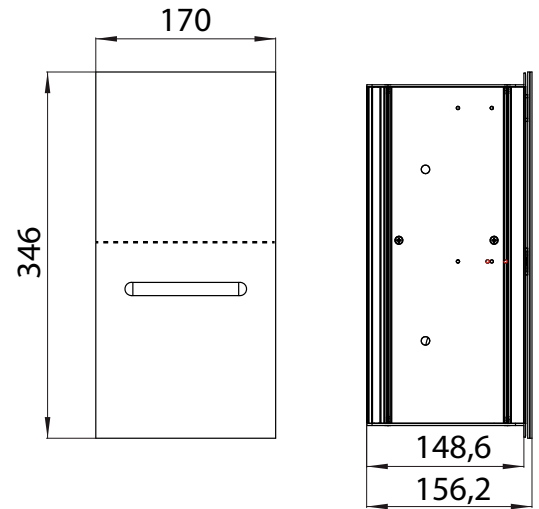

WC-Papier-Modul - Unterputzmodell
1 Tür, Türanschlag links
Unterputzmodule bitte immer mit Ein-
baurahmen bestellen
Module for toilet paper - built-in-model
1 door, door hinge left
Please order built-in modules with an
installation frame

optiwhite	9724 274 22	718,20 €	2
optiwhite			
schwarz	9724 275 22	718,20 €	2
black			
Einbaurahmen	9725 000 21	110,60 €	2
Built-in frame