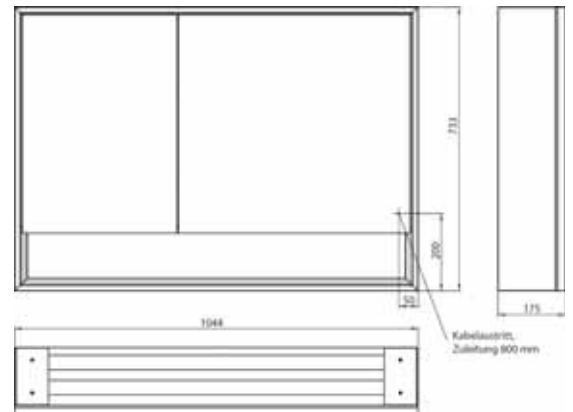

Lichtspiegelschrank loft mit Unterfach, 1.000 mm, 2 Türen, **Unterputzmodell**, IP 20. Umlaufende LED-Beleuchtung, mit verspiegelter- oder weißer Glasrückwand, 2 stufenlos einstellbare Ablagen, 2 Türen (breite Tür rechts), 2 Steckdosen, Lichtsteuerung über 3 kapazitive von außen bedienbare Touch-Bedienfelder (An/Aus, Helligkeit und Lichtfarbe - kalt/warm - stufenlos einstellbar), Kabeldurchlass nach außen bei geschlossenen Spiegeltüren. Offenes Unterfach (Höhe: 122 mm) über die komplette Breite mit verspiegelter Rückwand. Höhe: 733 mm
Unterputz-Lichtspiegelschrank, immer mit Einbaurahmen bestellen
Illuminated mirror cabinet loft with an accessible compartment, 1.000 mm, 2 doors, **built-in version**, IP 20. Surrounding LED lights, with mirrored or white glass back panel, 2 continuously adjustable shelves, 2 doors (wide door on the right), 2 sockets, light control via 3 capacitive touch control panels which can be operated from the outside (on/off, brightness and light colour - cold/warm - continuously adjustable), external cable routing for closed mirror doors. Accessible compartment (height: 122 mm) on the bottom with mirrored rear wall. Height: 733 mm. Built-in illuminated mirror cabinet, please order with built-in frame.

aluminium/spiegel	9798 052 15	2.481,90 €	2
aluminium/mirror			
aluminium/weiss	9798 062 15	2.481,90 €	2
aluminium/white			
schwarz/spiegel	9798 135 15	2.854,20 €	2
black/mirror			
Einbaurahmen	9798 000 03	291,40 €	2
Built-in frame