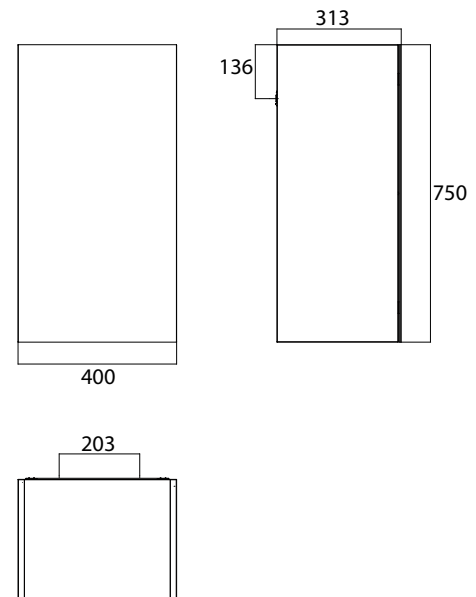

Halb-Hochschrank, 750 mm, mit Glastür
Korpus aus 16 mm MDF-Lackplatten, hochglanz bzw. matt schwarz oder weiß. Glastür (Verbundglas) mit Tip-on Beschlag. 2 Glasablagen. 1 LED-Innenraumleuchte mit Türkontaktschalter. Schrankaufhänger mit Aushängesicherung.

Semi-tall cabinet, 750 mm, with glass door
Body made of 16 mm MDF lacquer boards, high-gloss or matt black or white. Glass door (laminated glass) with tip-on fitting. 2 glass shelves. 1 LED interior luminaire with door contact switch. Cabinet hanger with safety catch.

weiss hochglanz/op- tiwhite	9579 504 04	1.520,40 €	2
white high gloss/op- tiwhite			
schwarz hochglanz/ schwarz	9579 509 04	1.520,40 €	2
black high gloss/black