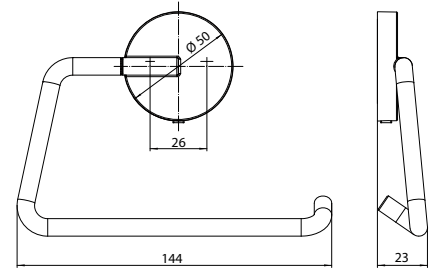

emco round

				PG
	Papierhalter ohne Deckel beweglich Paper holder without cover movable	chrom chrome schwarz black weiss white Klebe-Set Glue-set	4300 001 00 4300 133 00 4300 139 00 4378 000 00	40,60 € 1 46,70 € 1 46,70 € 1 16,40 € 1
	WC-Set chrom, bestehend aus Papierhalter, Bürstengarnitur, Haken und Klebe-Set (emco glue system) WC set chrome, consisting of paper holder, toilet brush set, hook and glue-set (emco glue system)	chrom chrome	4398 001 00	132,50 € 1
	WC-Set schwarz, bestehend aus Papierhalter, Bürstengarnitur, Haken und Klebe-Set (emco glue system) WC set black, consisting of paper holder, toilet brush set, hook and glue-set (emco glue system)	schwarz black	4398 133 00	151,00 € 1
	WC-Set weiß, bestehend aus Papierhalter, Bürstengarnitur, Haken und Klebe-Set (emco glue system) WC set white, consisting of paper holder, toilet brush set, hook and glue-set (emco glue system)	weiss white	4398 139 00	151,00 € 1