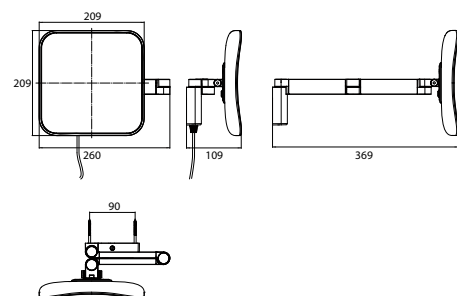

emco kosmetikspiegel evo

emco cosmetic mirror evo

PG

LED Rasier- und Kosmetikspiegel, eckig, Wandmodell, Doppelgelenkarm mit Wandanschluss

2 Lichttaster, Helligkeit und Lichtfarbe - kalt/warm (2.700 - 6.500 K) - stufenlos dimmbar.

LED Shaving- and cosmetic mirror, square, wall mounted, two swivel arms
2 switches, brightness and luminous colour cold/warm (2.700 - 6.500 K) continuously dimmable.

chrom, Vergr.: 5-fach	1095 060 50	556,20 €	2
chrome, 5 magn. glass			
schwarz, Vergr.: 5-fach	1095 133 50	640,90 €	2
black, 5 magn. glass			

LED Rasier- und Kosmetikspiegel, eckig, Wandmodell, Doppelgelenkarm mit Spiralkabel und Stecker

2 Lichttaster, Helligkeit und Lichtfarbe - kalt/warm (2.700 - 6.500 K) - stufenlos dimmbar.

LED Shaving- and cosmetic mirror, square, wall mounted, two swivel arms with helix cable and switch
2 switches, brightness and luminous colour cold/warm (2.700 - 6.500 K) continuously dimmable.

chrom, Vergr.: 5-fach	1095 060 51	595,50 €	2
chrome, 5 magn. glass			
schwarz, Vergr.: 5-fach	1095 133 51	688,50 €	2
black, 5 magn. glass