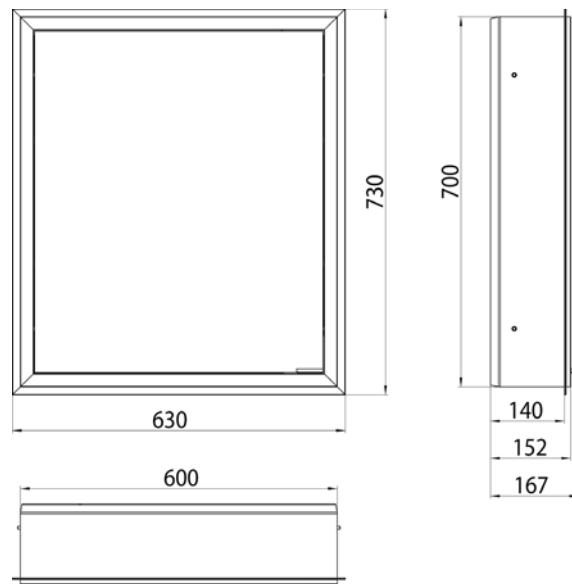

Lichtspiegelschrank prime, 600 mm, 1 Tür, **Unterputzmodell**, IP20
mit verspiegelter- oder weißer Glasrückwand, 2 stufenlos einstellbare Ablagen, 1 Tür (Türanschlag links), 1 Steckdose, stufenlose Lichtsteuerung (an/aus, Helligkeit und Lichtfarbe) über drei in die Glasrückwand integrierte Touchsensoren, Höhe: 730 mm, LED-Beleuchtung

Unterputz-Lichtspiegelschrank, immer mit Einbaurahmen bestellen

Illuminated mirror cabinet prime, 600 mm, 1 door, **built-in version**, IP 20 with mirrored or white glass back panel, 2 continuously adjustable crystal glass shelves, 1 door (door hinge left), 1 socket, continuous light control (on/off, brightness and light color) via three touch sensors which are integrated into the glass rear wall, height: 730 mm, LED-lights

Built-in illuminated mirror cabinet, please order with built-in frame.

aluminium/spiegel	9497 062 69	1.882,70 €	2
aluminium/mirror			
aluminium/weiss	9497 063 69	1.882,70 €	2
aluminium/white			
schwarz/spiegel	9497 135 69	2.170,30 €	2
black/mirror			
Einbaurahmen	9497 000 10	221,60 €	2
Built-in frame