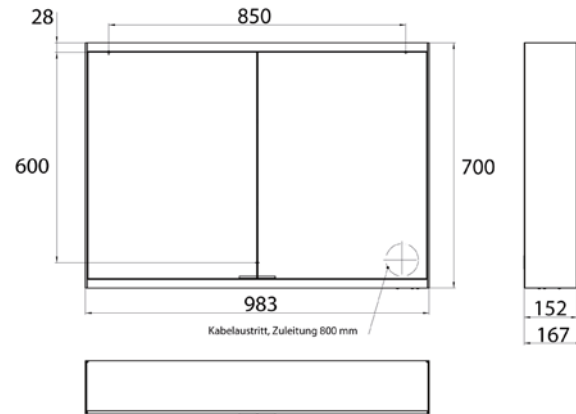

Lichtspiegelschrank prime 2, 1.000 mm, 2 Türen, **Unterputzmodell**, IP20
mit verspiegelter- oder weißer Glasrückwand, 2 stufenlos einstellbare Ablagen, 2 Türen, 2 Steckdosen, stufenlose Lichtsteuerung (an/aus, Helligkeit und Lichtfarbe) über drei in die Glasrückwand integrierte Touchsensoren, Höhe: 730 mm, LED-Beleuchtung

Unterputz-Lichtspiegelschrank, immer mit Einbaurahmen bestellen

Illuminated mirror cabinet prime 2, 1.000 mm, 2 doors, **built-in version**, IP 20
with mirrored or white glass back panel, 2 continuously adjustable crystal glass shelves, 2 doors, 2 sockets, continuous light control (on/off, brightness and light color) via three touch sensors which are integrated into the glass rear wall, height: 730 mm, LED-lights
Built-in illuminated mirror cabinet, please order with built-in frame.

aluminium/spiegel	9497 062 55	2.199,40 €	2
aluminium/mirror			
aluminium/weiss	9497 063 55	2.199,40 €	2
aluminium/white			
schwarz/spiegel	9497 135 55	2.529,30 €	2
black/mirror			
Einbaurahmen	9497 000 18	291,40 €	2
Built-in frame