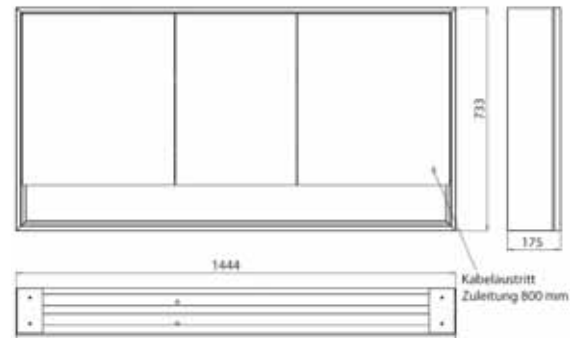

Lichtspiegelschrank loft mit Unterfach, 1.400 mm, 3 Türen, **Unterputzmodell**, IP 20. Umlaufende LED-Beleuchtung, mit verspiegelter- oder weißer Glasrückwand, 4 stufenlos einstellbare Ablagen, 3 Türen, 2 Steckdosen, Lichtsteuerung über 3 kapazitive von außen bedienbare Touch-Bedienfelder (An/Aus, Helligkeit und Lichtfarbe - kalt/warm - stufenlos einstellbar), Kabeldurchlass nach außen bei geschlossenen Spiegeltüren. Offenes Unterfach (Höhe: 122 mm) über die komplette Breite mit verspiegelter Rückwand. Höhe: 733 mm

Unterputz-Lichtspiegelschrank, immer mit Einbaurahmen bestellen

Illuminated mirror cabinet loft with an accessible compartment, 1.400 mm, 3 doors, **built-in version**, IP 20.

Surrounding LED lights, with mirrored or white glass back panel, 4 continuously adjustable shelves, 3 doors, 2 sockets, light control via 3 capacitive touch control panels which can be operated from the outside (on/off, brightness and light colour - cold/warm - continuously adjustable), external cable routing for closed mirror doors. Accessible compartment (height: 122 mm) on the bottom with mirrored rear wall. Height: 733 mm. Built-in illuminated mirror cabinet, please order with built-in frame.

aluminium/spiegel	9798 052 25	3.181,60 €	2
aluminium/mirror			
aluminium/weiss	9798 062 25	3.181,60 €	2
aluminium/white			
schwarz/spiegel	9798 135 25	3.658,80 €	2
black/mirror			
Einbaurahmen	9798 000 07	309,00 €	2
Built-in frame