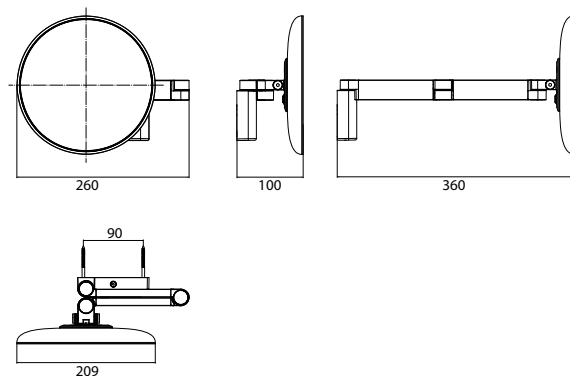

emco kosmetikspiegel evo

emco cosmetic mirror evo

PG

LED Rasier- und Kosmetikspiegel, rund, Wandmodell, Doppelgelenkarm mit Wandanschluss

2 Lichttaster, Helligkeit und Lichtfarbe - kalt/warm (2.700 - 6.500 K) - stufenlos dimmbar.

LED Shaving- and cosmetic mirror, round, wall mounted, two swivel arms

2 switches, brightness and luminous colour cold/warm (2.700 - 6.500 K) continuously dimmable.

chrom, Vergr.: 5-fach
chrome, 5 magn. glass

1095 060 30 556,20 € 2

chrom, Vergr.: 3-fach
chrome, 3 magn. glass

1095 060 31 556,20 € 2

schwarz, Vergr.: 5-fach
black, 5 magn. glass

1095 133 30 640,90 € 2

schwarz, Vergr.: 3-fach
black, 3 magn. glass

1095 133 31 640,90 € 2

LED Rasier- und Kosmetikspiegel, rund, Wandmodell, Doppelgelenkarm mit Spiralkabel und Stecker

2 Lichttaster, Helligkeit und Lichtfarbe - kalt/warm (2.700 - 6.500 K) - stufenlos dimmbar.

LED Shaving- and cosmetic mirror, round, wall mounted, two swivel arms with helix cable and switch

2 switches, brightness and luminous colour cold/warm (2.700 - 6.500 K) continuously dimmable.

chrom, Vergr.: 5-fach
chrome, 5 magn. glass

1095 060 40 595,50 € 2

chrom, Vergr.: 3-fach
chrome, 3 magn. glass

1095 060 41 595,50 € 2

schwarz, Vergr.: 5-fach
black, 5 magn. glass

1095 133 40 688,50 € 2

schwarz, Vergr.: 3-fach
black, 3 magn. glass

1095 133 41 688,50 € 2