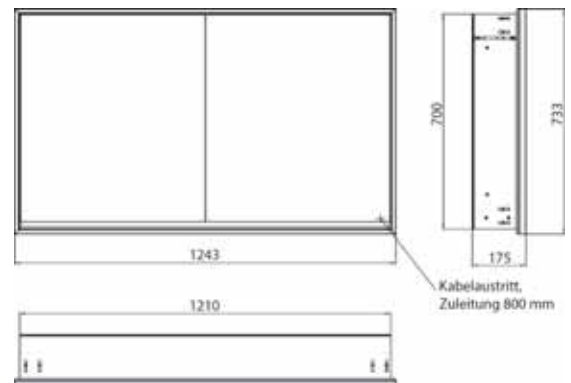

Lichtspiegelschrank loft, 1.200 mm, 2 Türen, **Aufputzmodell** mit verspiegelten Seitenwänden, IP 20.
Umlaufende LED-Beleuchtung, mit verspiegelter- oder weißer Glasrückwand, 2 stufenlos einstellbare Ablagen, 2 Türen, 2 Steckdosen, Lichtsteuerung über 3 kapazitive von außen bedienbare Touch-Bedienfelder (An/Aus, Helligkeit und Lichtfarbe - kalt/warm - stufenlos einstellbar), Kabeldurchlass nach außen bei geschlossenen Spiegeltüren. Höhe: 733 mm

Illuminated mirror cabinet loft, 1.200 mm, 2 doors, **wall-mounted model** with mirrored side panels, IP 20.
Surrounding LED lights, with mirrored or white glass back panel, 2 continuously adjustable shelves, 2 doors, 2 sockets, light control via 3 capacitive touch control panels which can be operated from the outside (on/off, brightness and light colour - cold/warm - continuously adjustable), external cable routing for closed mirror doors Height: 733 mm.

aluminium/spiegel	9798 051 18	2.774,70 €	2
aluminium/mirror			
aluminium/weiss	9798 061 18	2.774,70 €	2
aluminium/white			
schwarz/spiegel	9798 133 18	3.190,90 €	2
black/mirror			

Lichtspiegelschrank loft, 1.200 mm, 2 Türen, **Unterputzmodell**, IP 20.
Umlaufende LED-Beleuchtung, mit verspiegelter- oder weißer Glasrückwand, 2 stufenlos einstellbare Ablagen, 2 Türen, 2 Steckdosen, Lichtsteuerung über 3 kapazitive von außen bedienbare Touch-Bedienfelder (An/Aus, Helligkeit und Lichtfarbe - kalt/warm - stufenlos einstellbar), Kabeldurchlass nach außen bei geschlossenen Spiegeltüren. Höhe: 733 mm