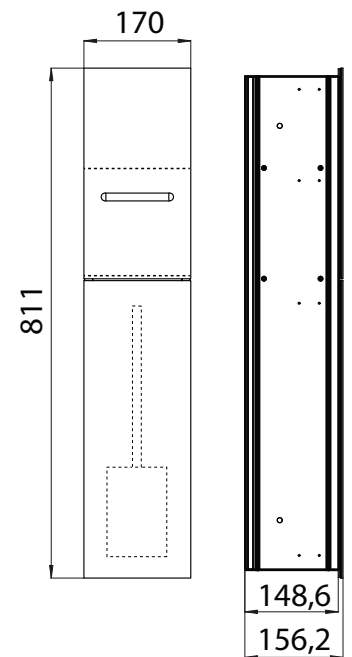

WC-Modul - Unterputzmodell
Reserverollen- / Feuchtpapierbox,
Papierhalter, Toilettenbürstengarnitur,
Türanschlag rechts
Unterputzmodule bitte immer mit Ein-
baurahmen bestellen
Module for WC - build in model
Boxes for spare paper holder, WC-paper,
toilet brush set, door hinge right
Please order built-in modules with an
installation frame

optiwhite	9754 274 50	1.066,80 €	2
optiwhite			
schwarz	9754 275 50	1.066,80 €	2
black			
Einbaurahmen	9750 000 51	145,50 €	2
Built-in frame