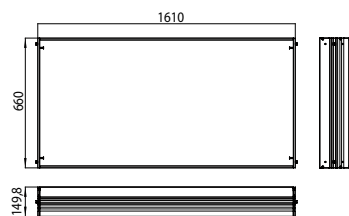

Einbaurahmen für Lichtspiegelschrank
prestige 2, 1.615 mm
Built-in frame for illuminated mirror
cabinet prestige 2, 1.615 mm

Einbaurahmen
Built-in frame

9897 000 23

359,20 €

2