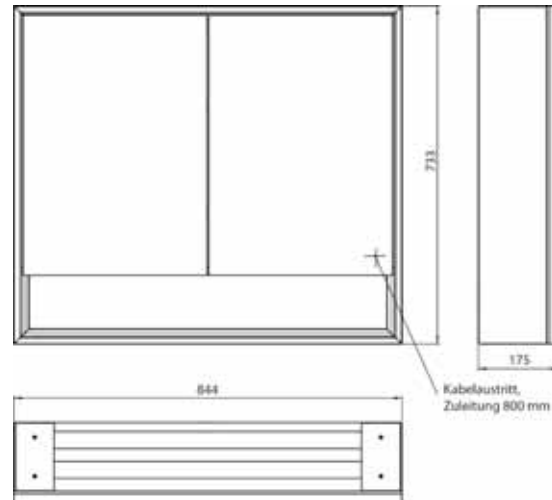

emco loft mit Unterfach

emco loft with lower compartment

PG

Lichtspiegelschrank loft mit Unterfach, 800 mm, 2 Türen, **Aufputzmodell** mit verspiegelten Seitenwänden, IP 20. Umlaufende LED-Beleuchtung, mit verspiegelter- oder weißer Glasrückwand, 2 stufenlos einstellbare Ablagen, 2 Türen, 1 Steckdose, Lichtsteuerung über 3 kapazitive von außen bedienbare Touch-Bedienfelder (An/Aus, Helligkeit und Lichtfarbe - kalt/warm - stufenlos einstellbar), Kabeldurchlass nach außen bei geschlossenen Spiegeltüren. Offenes Unterfach (Höhe: 122 mm) über die komplette Breite mit verspiegelter Rückwand. Höhe: 733 mm

Illuminated mirror cabinet loft with an accessible compartment, 800 mm, 2 doors, **wall-mounted model** with mirrored side panels, IP 20. Surrounding LED lights, with mirrored or white glass back panel, 2 continuously adjustable shelves, 2 doors, 1 socket, light control via 3 capacitive touch control panels which can be operated from the outside (on/off, brightness and light colour - cold/warm - continuously adjustable), external cable routing for closed mirror doors. Accessible compartment (height: 122 mm) on the bottom with mirrored rear wall. Height: 733 mm.

aluminium/spiegel	9798 052 06	2.364,70 €	2
aluminium/mirror			
aluminium/weiss	9798 062 06	2.364,70 €	2
aluminium/white			
schwarz/spiegel	9798 135 06	2.719,40 €	2
black/mirror