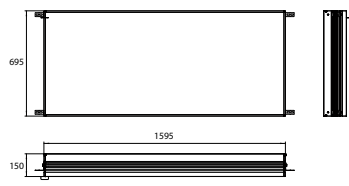

Einbaurahmen
für Lichtspiegelschrank evo, 1.600 mm
Built-in frame for illuminated mirror
cabinet evo, 1.600 mm

Einbaurahmen
Built-in frame

9397 000 06

340,00 € 2