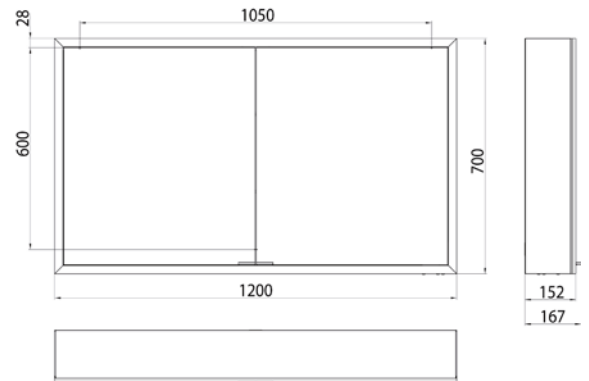

Lichtspiegelschrank prime, 1.200 mm, 2 Türen, **Unterputzmodell**, IP20
mit verspiegelter- oder weißer Glasrückwand, 2 stufenlos einstellbare Ablagen, 2 Türen, 2 Steckdosen, stufenlose Lichtsteuerung (an/aus, Helligkeit und Lichtfarbe) über drei in die Glasrückwand integrierte Touchsensoren, Höhe: 730 mm, LED-Beleuchtung

Unterputz-Lichtspiegelschrank, immer mit Einbaurahmen bestellen

Illuminated mirror cabinet prime, 1.200 mm, 2 doors, **built-in version**, IP 20
with mirrored or white glass back panel, 2 continuously adjustable crystal glass shelves, 2 doors, 2 sockets, continuous light control (on/off, brightness and light color) via three touch sensors which are integrated into the glass rear wall, height: 730 mm, LED-lights
Built-in illuminated mirror cabinet, please order with built-in frame.

aluminium/spiegel	9497 062 94	2.607,70 €	2
aluminium/mirror			
aluminium/weiss	9497 063 94	2.607,70 €	2
aluminium/white			
schwarz/spiegel	9497 135 94	2.999,40 €	2
black/mirror			
Einbaurahmen	9497 000 13	299,30 €	2
Built-in frame