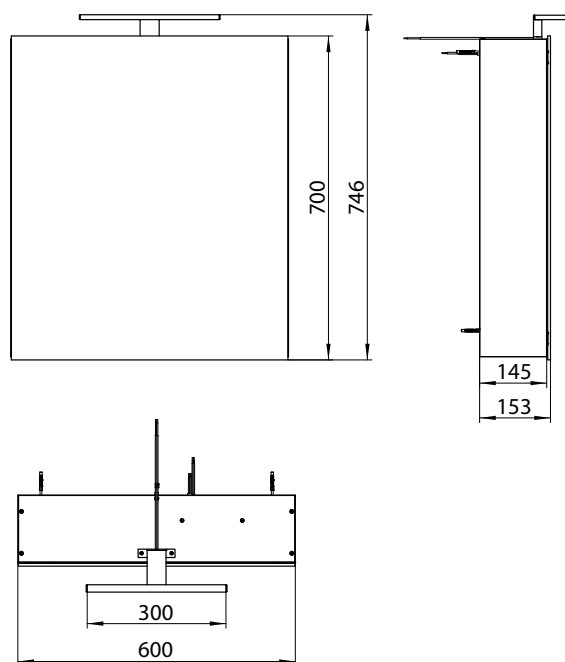

LED-Lichtspiegelschrank mee, 600 mm, IP 44, 4.000 K
Aufputzmodell, 2 stufenlos einstellbare Ablagen, 1 Tür, 1 Steckdose, 1 Lichtschalter, Höhe: 746 mm, 300 mm LED-Leuchte
Illuminated mirror cabinet mee (LED), 600 mm, IP 44, 4.000 K
wall-mounted model, 2 continuously adjustable shelves, 1 door, 1 socket, 1 switch, height: 746 mm, 300 mm LED-Light

aluminium 9498 050 49 675,50 € 2
aluminium