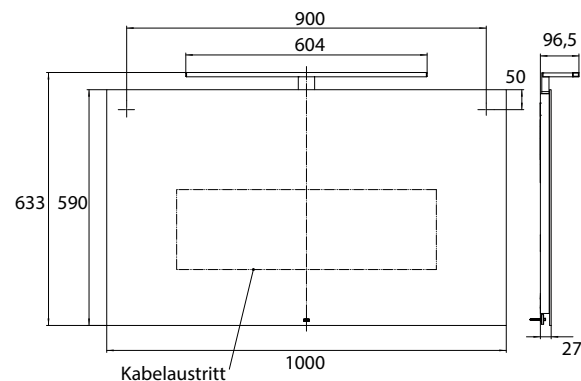

emco Lichtspiegel Mee

emco Illuminated mirror Mee

PG

LED-Lichtspiegel mee, 1600 x 790 mm
ca. 4.000 K, mit Sensor-Schalter
(Ein/Aus), IP 44
LED-illuminated mirror mee,
1600 x 790 mm
ca. 4.000 K, with sensor switch (on/ off),
IP 44

spiegel 4496 000 07 843,00 € 2
mirror

LED-Lichtspiegel mee, 790 x 590 mm
ca. 4.000 K, mit Sensor-Schalter
(Ein/Aus), IP 44
LED-illuminated mirror mee,
790 x 590 mm
ca. 4.000 K, with sensor switch (on/ off),
IP 44

spiegel 4496 000 08 482,60 € 2
mirror

LED-Lichtspiegel mee, 1000 x 590 mm
ca. 4.000 K, mit Sensor-Schalter
(Ein/Aus), IP 44
LED-illuminated mirror mee,
1000 x 590 mm
ca. 4.000 K, with sensor switch (on/ off),
IP 44

spiegel 4496 000 09 540,60 € 2
mirror