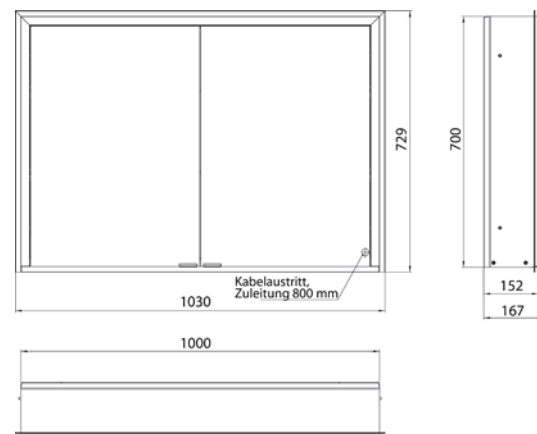

emco prime 3

PG

Lichtspiegelschrank prime 3, 1.000 mm, 2 Türen, **Aufputzmodell**, IP20
Seitenwand verspiegelt, mit verspiegelter- oder weißer Glasrückwand, 2 stufenlos einstellbare Ablagen, 2 Türen, 2 Steckdosen, stufenlose Lichtsteuerung (an/aus, Helligkeit und Lichtfarbe) über drei in die Glasrückwand integrierte Touchsensoren, Höhe: 700 mm, LED-Beleuchtung

Illuminated mirror cabinet prime 3, 1.000 mm, 2 doors, **wall-mounted version**, IP 20 with mirrored or white glass back panel, mirrored side panels, 2 continuously adjustable crystal glass shelves, 2 doors, 2 sockets, continuous light control (on/off, brightness and light color) via three touch sensors which are integrated into the glass rear wall, height: 700 mm, LED-lights

aluminium/spiegel	9497 072 04	2.321,50 €	2
aluminium/mirror			
aluminium/weiss	9497 073 04	2.321,50 €	2
aluminium/white			
schwarz/spiegel	9497 143 04	2.679,50 €	2
black/mirror			

Lichtspiegelschrank prime 3, 1.000 mm, 2 Türen, **Unterputzmodell**, IP20 mit verspiegelter- oder weißer Glasrückwand, 2 stufenlos einstellbare Ablagen, 2 Türen, 2 Steckdosen, stufenlose Lichtsteuerung (an/aus, Helligkeit und Lichtfarbe) über drei in die Glasrückwand integrierte Touchsensoren, Höhe: 730 mm, LED-Beleuchtung

Unterputz-Lichtspiegelschrank, immer mit Einbaurahmen bestellen
Illuminated mirror cabinet prime 3, 1.000 mm, 2 doors, **built-in version**, IP 20 with mirrored or white glass back panel, 2 continuously adjustable crystal glass shelves, 2 doors, 2 sockets, continuous light control (on/off, brightness and light color) via three touch sensors which are integrated into the glass rear wall, height: 730 mm, LED-lights
Built-in illuminated mirror cabinet, please order with built-in frame.