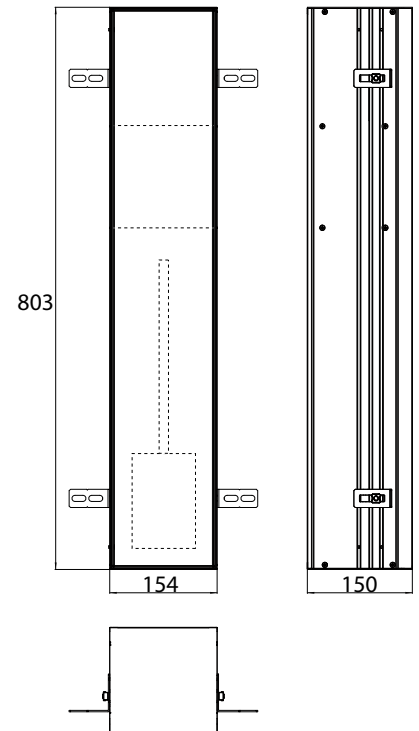

WC-Modul - Unterputzmodell, Tür befliesbar (Fliese + Kleber, max.: 12 mm) mit Fächern für Reserverolle oder Feuchtpapierbox, WC-Papier und integrierter Toilettenbürstengarnitur.
Türanschlag links.
Kein Einbaurahmen erforderlich.
Module for WC build-in model, door tileable (tiles + adhesive, max.: 12mm) with boxes for WC-paper and spare paper or moist-tissue box and integrated toilet brush set, left-hinged door
No additional build-in frame required

aluminium
aluminium

9756 110 00

873,70 € 2