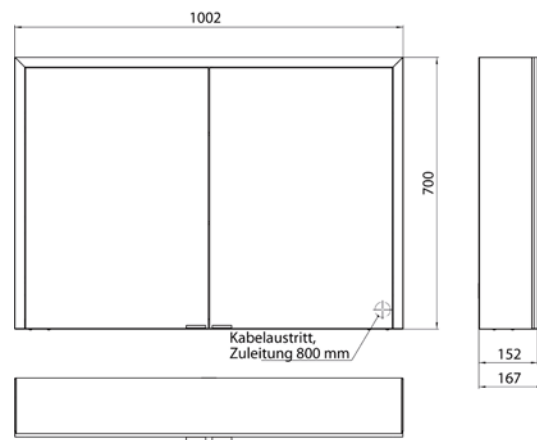

Lichtspiegelschrank prime 3, 1.000 mm, 2 Türen, **Unterputzmodell**, IP20 mit verspiegelter- oder weißer Glasrückwand, 2 stufenlos einstellbare Ablagen, 2 Türen, 2 Steckdosen, stufenlose Lichtsteuerung (an/aus, Helligkeit und Lichtfarbe) über drei in die Glasrückwand integrierte Touchsensoren, Höhe: 730 mm, LED-Beleuchtung

Unterputz-Lichtspiegelschrank, immer mit Einbaurahmen bestellen
Illuminated mirror cabinet prime 3, 1.000 mm, 2 doors, **built-in version**, IP 20 with mirrored or white glass back panel, 2 continuously adjustable crystal glass shelves, 2 doors, 2 sockets, continuous light control (on/off, brightness and light color) via three touch sensors which are integrated into the glass rear wall, height: 730 mm, LED-lights
Built-in illuminated mirror cabinet, please order with built-in frame.

aluminium/spiegel	9497 172 04	2.293,70 €	2
aluminium/mirror			
aluminium/weiss	9497 173 04	2.293,70 €	2
aluminium/white			
schwarz/spiegel	9497 144 04	2.649,00 €	2
black/mirror			
Einbaurahmen	9497 000 12	291,40 €	2
Built-in frame