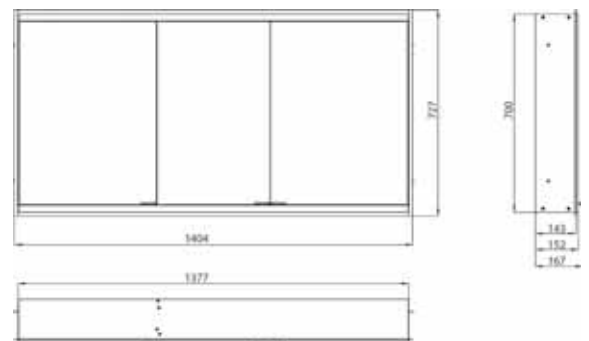

emco prime 2

PG

Lichtspiegelschrank prime 2, 1.400 mm, 3 Türen, **Aufputzmodell**, IP20
Seitenwand verspiegelt, mit verspiegelter- oder weißer Glasrückwand, 4 stufenlos einstellbare Ablagen, 3 Türen, 2 Steckdosen, stufenlose Lichtsteuerung (an/aus, Helligkeit und Lichtfarbe) über drei in die Glasrückwand integrierte Touchsensoren, Höhe: 700 mm, LED-Beleuchtung

Illuminated mirror cabinet prime 2, 1.400 mm, 3 doors, **wall-mounted version**, IP 20

with mirrored or white glass back panel, mirrored side panels, 4 continuously adjustable crystal glass shelves, 3 doors, 2 sockets, continuous light control (on/off, brightness and light color) via three touch sensors which are integrated into the glass rear wall, height: 700 mm, LED-lights

aluminium/spiegel	9497 062 49	2.954,90 €	2
aluminium/mirror			
aluminium/weiss	9497 063 49	2.954,90 €	2
aluminium/white			
schwarz/spiegel	9497 135 49	3.398,10 €	2
black/mirror			

Lichtspiegelschrank prime 2, 1.400 mm, 3 Türen, **Unterputzmodell**, IP20
mit verspiegelter- oder weißer Glasrückwand, 4 stufenlos einstellbare Ablagen, 3 Türen, 2 Steckdosen, stufenlose Lichtsteuerung (an/aus, Helligkeit und Lichtfarbe) über drei in die Glasrückwand integrierte Touchsensoren, Höhe: 730 mm, LED-Beleuchtung

Unterputz-Lichtspiegelschrank, immer mit Einbaurahmen bestellen

Illuminated mirror cabinet prime 2, 1.400 mm, 3 doors, **built-in version**, IP 20
with mirrored or white glass back panel, 4 continuously adjustable crystal glass shelves, 3 doors, 2 sockets, continuous light control (on/off, brightness and light color) via three touch sensors which are integrated into the glass rear wall, height: 730 mm, LED-lights
Built-in illuminated mirror cabinet, please order with built-in frame.