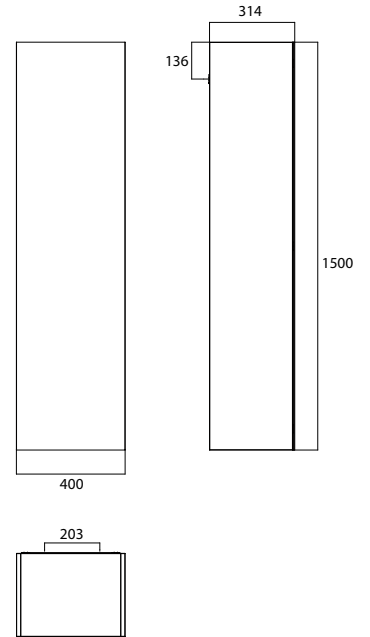

Hochschrank, 1.500 mm, mit Doppelspiegeltür
Korpus aus 16 mm MDF-Lackplatten, hochglanz schwarz oder weiß. Beidseitig verspiegelte Glastür (Verbundglas) mit Tip-on Beschlag. 4 Glasablagen. 1 LED-Innenraumleuchte mit Türkontaktschalter. Schrankaufhänger mit Aushängesicherung.

Tall cabinet, 1,500 mm, with double mirror door

Body made of 16 mm MDF lacquer boards, high-gloss black or white. Glass door mirrored on both sides (laminated glass) with tip-on fitting. 4 glass shelves. 1 LED interior luminaire with door contact switch. Cabinet hanger with safety catch.

weiss hochglanz/
spiegel

9579 504 01

1.647,20 €

2

white high gloss/
mirror

schwarz hochglanz/
spiegel

9579 509 01

1.647,20 €

2

black high gloss/
mirror