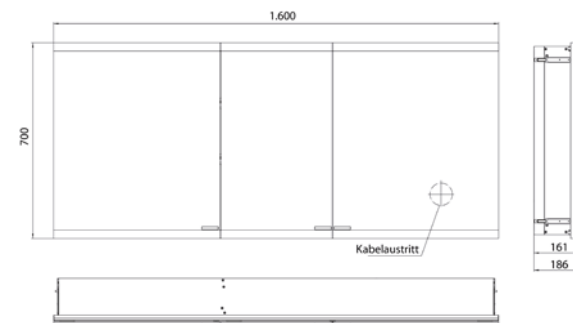

Lichtspiegelschrank evo, 1.600 mm, 3 Türen, **Aufputzmodell**, IP 20
Stufenlose Lichtsteuerung An/Aus, Helligkeit und Lichtfarbe (2.700 bis 6.500 K) über drei integrierte Touchbedienfelder, Waagerechte LED-Beleuchtung, verspiegelte Rückwand, 4 stufenlos einstellbare Glasablagen, 2 Steckdosen, Höhe: 700 mm

Illuminated mirror cabinet evo, 1.600 mm, 3 doors, **wall-mounted version**, IP 20
Continuous light control on/off, brightness and light color (2.700 bis 6.500 K) via three integrated touch control panels. Horizontal LED-lights with mirrored back panel, 2 continuously adjustable crystal glass shelves, 2 sockets, height: 700 mm

aluminium 9397 081 08 4.760,90 € 2
aluminium

Lichtspiegelschrank evo, 1.600 mm, 3 Türen, **Unterputzmodell**, IP 20
Stufenlose Lichtsteuerung An/Aus, Helligkeit und Lichtfarbe (2.700 bis 6.500 K) über drei integrierte Touchbedienfelder, Waagerechte LED-Beleuchtung, verspiegelte Rückwand, 4 stufenlos einstellbare Glasablagen, 2 Steckdosen, Höhe: 700 mm

Unterputz-Lichtspiegelschrank, immer mit Einbaurahmen bestellen
Illuminated mirror cabinet evo, 1.600 mm, 3 doors, **built-in version**, IP 20
Continuous light control on/off, brightness and light color (2.700 bis 6.500 K) via three integrated touch control panels. Horizontal LED-lights with mirrored back panel, 2 continuously adjustable crystal glass shelves, 2 sockets, height: 700 mm
Built-in illuminated mirror cabinet, please order with built-in frame.

aluminium 9397 081 18 4.760,90 € 2
aluminium
Einbaurahmen 9397 000 06 340,00 € 2
Built-in frame