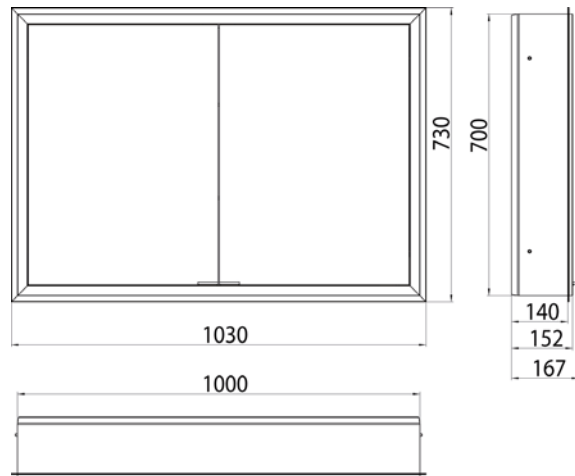

emco prime

PG

Lichtspiegelschrank prime, 1.000 mm, 2 Türen, **Aufputzmodell**, IP20
Seitenwand verspiegelt, mit verspiegelter- oder weißer Glasrückwand, 2 stufenlos einstellbare Ablagen, 2 Türen, 2 Steckdosen, stufenlose Lichtsteuerung (an/aus, Helligkeit und Lichtfarbe) über drei in die Glasrückwand integrierte Touchsensoren, Höhe: 700 mm, LED-Beleuchtung

Illuminated mirror cabinet prime, 1.000 mm, 2 doors, **wall-mounted version**, IP 20

with mirrored or white glass back panel, mirrored side panels, 2 continuously adjustable crystal glass shelves, 2 doors, 2 sockets, continuous light control (on/off, brightness and light color) via three touch sensors which are integrated into the glass rear wall, height: 700 mm, LED-lights

aluminium/spiegel	9497 062 83	2.391,50 €	2
aluminium/mirror			
aluminium/weiss	9497 063 83	2.391,50 €	2
aluminium/white			
schwarz/spiegel	9497 135 83	2.749,50 €	2
black/mirror			

Lichtspiegelschrank prime, 1.000 mm, 2 Türen, **Unterputzmodell**, IP20
mit verspiegelter- oder weißer Glasrückwand, 2 stufenlos einstellbare Ablagen, 2 Türen, 2 Steckdosen, stufenlose Lichtsteuerung (an/aus, Helligkeit und Lichtfarbe) über drei in die Glasrückwand integrierte Touchsensoren, Höhe: 730 mm, LED-Beleuchtung

Unterputz-Lichtspiegelschrank, immer mit Einbaurahmen bestellen

Illuminated mirror cabinet prime, 1.000 mm, 2 doors, **built-in version**, IP 20
with mirrored or white glass back panel, 2 continuously adjustable crystal glass shelves, 2 doors, 2 sockets, continuous light control (on/off, brightness and light color) via three touch sensors which are integrated into the glass rear wall, height: 730 mm, LED-lights

Built-in illuminated mirror cabinet, please order with built-in frame.