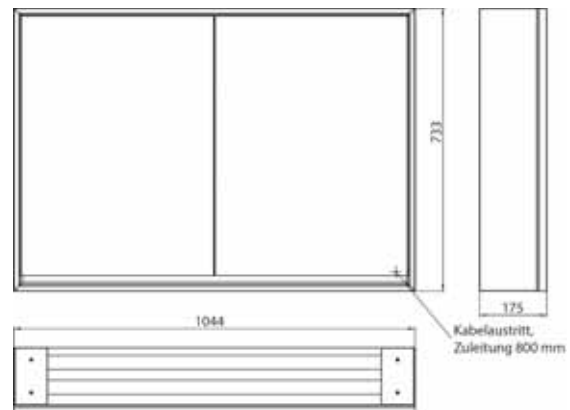

Lichtspiegelschrank loft, 1.000 mm, 2 Türen, **Unterputzmodell**, IP 20.
Umlaufende LED-Beleuchtung, mit verspiegelter- oder weißer Glasrückwand, 2 stufenlos einstellbare Ablagen, 2 Türen, 2 Steckdosen, Lichtsteuerung über 3 kapazitive von außen bedienbare Touch-Bedienfelder (An/Aus, Helligkeit und Lichtfarbe - kalt/warm - stufenlos einstellbar), Kabeldurchlass nach außen bei geschlossenen Spiegeltüren. Höhe: 733 mm

Unterputz-Lichtspiegelschrank, immer mit Einbaurahmen bestellen
Illuminated mirror cabinet loft, 1.000 mm, 2 doors, **built-in version**, IP 20.
Surrounding LED lights, with mirrored or white glass back panel, 2 continuously adjustable shelves, 2 doors, 2 sockets, light control via 3 capacitive touch control panels which can be operated from the outside (on/off, brightness and light colour - cold/warm - continuously adjustable), external cable routing for closed mirror doors Height: 733 mm.
Built-in illuminated mirror cabinet, please order with built-in frame.

aluminium/spiegel	9798 051 13	2.481,90 €	2
aluminium/mirror			
aluminium/weiss	9798 061 13	2.481,90 €	2
aluminium/white			
schwarz/spiegel	9798 133 13	2.854,20 €	2
black/mirror			
Einbaurahmen	9798 000 03	291,40 €	2
Built-in frame