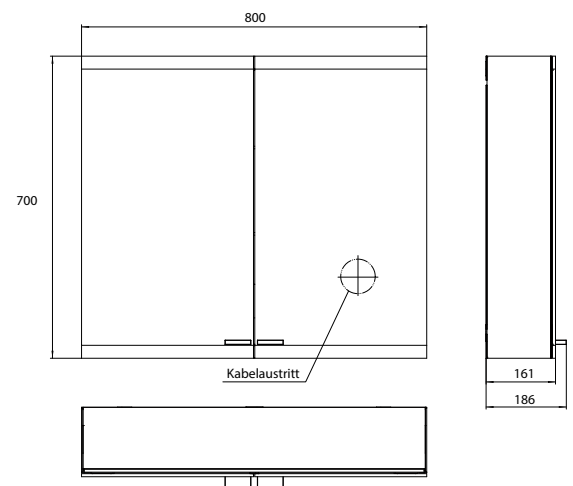

Lichtspiegelschrank evo, 800 mm, 2 Türen, **Unterputzmodell**, IP 20
Stufenlose Lichtsteuerung An/Aus, Helligkeit und Lichtfarbe (2.700 bis 6.500 K) über drei integrierte Touchbedienfelder, Waagerechte LED-Beleuchtung, verspiegelte Rückwand, 2 stufenlos einstellbare Glasablagen, 2 Steckdosen, Höhe: 700 mm

Unterputz-Lichtspiegelschrank, immer mit Einbaurahmen bestellen
Illuminated mirror cabinet evo, 800 mm, 2 doors, **built-in version**, IP 20
Continuous light control on/off, brightness and light color (2.700 bis 6.500 K) via three integrated touch control panels. Horizontal LED-lights with mirrored back panel, 2 continuously adjustable crystal glass shelves, 2 sockets, height: 700 mm
Built-in illuminated mirror cabinet, please order with built-in frame.

aluminium 9397 081 14 2.859,10 € 2
aluminium
Einbaurahmen 9397 000 02 240,20 € 2
Built-in frame