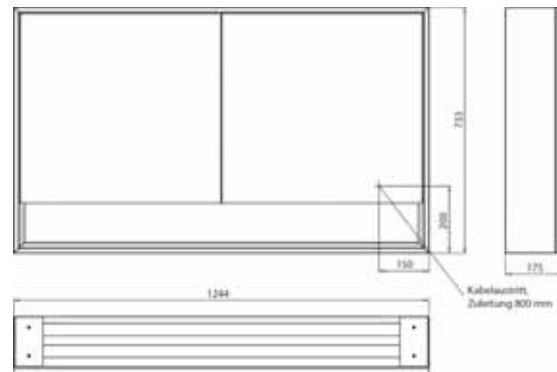

Lichtspiegelschrank loft mit Unterfach, 1.200 mm, 2 Türen, **Unterputzmodell**, IP 20. Umlaufende LED-Beleuchtung, mit verspiegelter- oder weißer Glasrückwand, 2 stufenlos einstellbare Ablagen, 2 Türen, 2 Steckdosen, Lichtsteuerung über 3 kapazitive von außen bedienbare Touch-Bedienfelder (An/Aus, Helligkeit und Lichtfarbe - kalt/warm - stufenlos einstellbar), Kabeldurchlass nach außen bei geschlossenen Spiegeltüren. Offenes Unterfach (Höhe: 122 mm) über die komplette Breite mit verspiegelter Rückwand. Höhe: 733 mm

Unterputz-Lichtspiegelschrank, immer mit Einbaurahmen bestellen

Illuminated mirror cabinet loft with an accessible compartment, 1.200 mm, 2 doors, **built-in version**, IP 20. Surrounding LED lights, with mirrored or white glass back panel, 2 continuously adjustable shelves, 2 doors, 2 sockets, light control via 3 capacitive touch control panels which can be operated from the outside (on/off, brightness and light colour - cold/warm - continuously adjustable), external cable routing for closed mirror doors. Accessible compartment (height: 122 mm) on the bottom with mirrored rear wall. Height: 733 mm. Built-in illuminated mirror cabinet, please order with built-in frame.

aluminium/spiegel	9798 052 19	2.737,40 €	2
aluminium/mirror			
aluminium/weiss	9798 062 19	2.737,40 €	2
aluminium/white			
schwarz/spiegel	9798 135 19	3.148,00 €	2
black/mirror			
Einbaurahmen	9798 000 04	299,30 €	2
Built-in frame