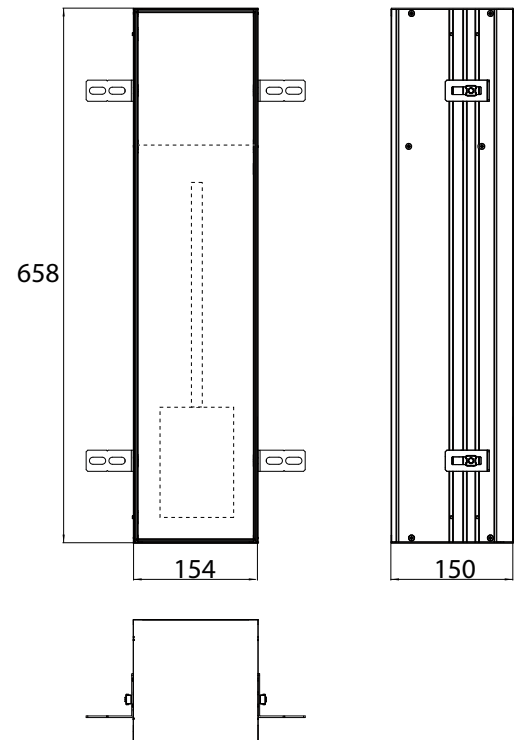

WC-Modul - Unterputzmodell, Tür be-
fliesbar (Fliese + Kleber, max.: 12 mm)
mit Fach für WC-Papier und integrierter
Toilettenbürstengarnitur.
Türanschlag links.
Kein Einbaurahmen erforderlich.
Module for WC build-in model, door
tileable (tiles + adhesive, max.: 12mm)
with box for WC-paper and integrated
toilet brush set, left-hinged door
No additional build-in frame required

aluminium
aluminium

9756 110 06

793,60 € 2