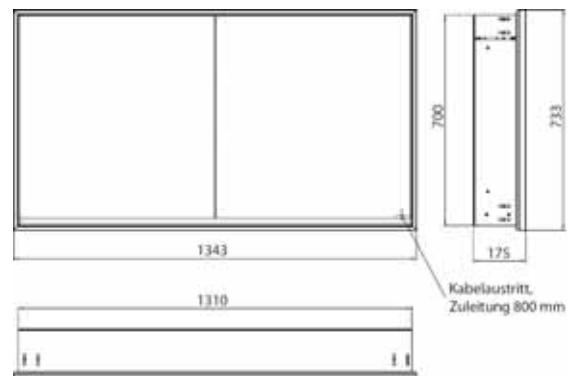

Lichtspiegelschrank loft, 1.300 mm, 2 Türen, **Aufputzmodell** mit verspiegelten Seitenwänden, IP 20.
Umlaufende LED-Beleuchtung, mit verspiegelter- oder weißer Glasrückwand, 2 stufenlos einstellbare Ablagen, 2 Türen, 2 Steckdosen, Lichtsteuerung über 3 kapazitive von außen bedienbare Touch-Bedienfelder (An/Aus, Helligkeit und Lichtfarbe - kalt/warm - stufenlos einstellbar), Kabeldurchlass nach außen bei geschlossenen Spiegeltüren. Höhe: 733 mm

Illuminated mirror cabinet loft, 1.300 mm, 2 doors, **wall-mounted model** with mirrored side panels, IP 20.
Surrounding LED lights, with mirrored or white glass back panel, 2 continuously adjustable shelves, 2 doors, 2 sockets, light control via 3 capacitive touch control panels which can be operated from the outside (on/off, brightness and light colour - cold/warm - continuously adjustable), external cable routing for closed mirror doors Height: 733 mm.

aluminium/spiegel	9798 051 20	3.038,30 €	2
aluminium/mirror			
aluminium/weiss	9798 061 20	3.038,30 €	2
aluminium/white			
schwarz/spiegel	9798 133 20	3.494,00 €	2
black/mirror			

Lichtspiegelschrank loft, 1.300 mm, 2 Türen, **Unterputzmodell**, IP 20.
Umlaufende LED-Beleuchtung, mit verspiegelter- oder weißer Glasrückwand, 2 stufenlos einstellbare Ablagen, 2 Türen, 2 Steckdosen, Lichtsteuerung über 3 kapazitive von außen bedienbare Touch-Bedienfelder (An/Aus, Helligkeit und Lichtfarbe - kalt/warm - stufenlos einstellbar), Kabeldurchlass nach außen bei geschlossenen Spiegeltüren. Höhe: 733 mm