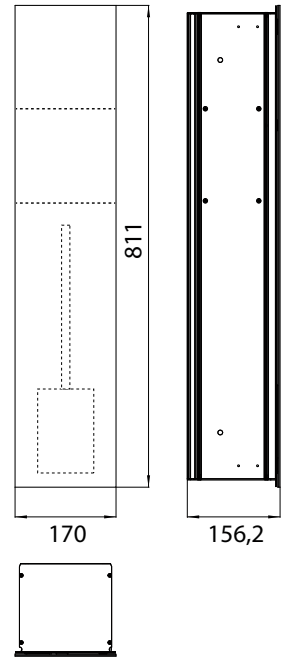

WC-Modul - Unterputzmodell
Reserverollen- / Feuchtpapierbox,
Papierhalter, Toilettenbürstengarnitur,
Türanschlag links
Unterputzmodule bitte immer mit Ein-
baurahmen bestellen
Module for WC - build in model
Boxes for spare paper holder, WC-paper,
toilet brush set, door hinge left
Please order built-in modules with an
installation frame

optiwhite	9754 274 53	1.066,80 €	2
optiwhite			
schwarz	9754 275 53	1.066,80 €	2
black			
Einbaurahmen	9750 000 51	145,50 €	2
Built-in frame