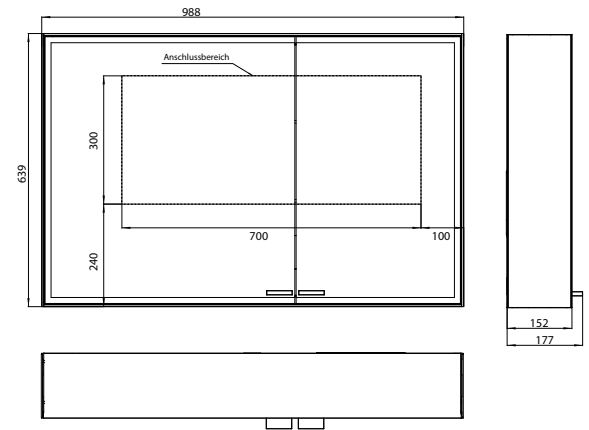

Lichtspiegelschrank prestige 2, 1015 mm, **Unterputzmodell**, breite Tür links, IP 44,
Stufenlose Lichtsteuerung An/Aus, Helligkeit und Lichtfarbe (2.700 bis 6.500 K) über drei integrierte Touchbedienfelder, Umlaufende LED-Beleuchtung, verspiegelte Rückwand, 2 stufenlos einstellbare Glasablagen, 2 Steckdosen, Höhe: 666 mm
Unterputz-Lichtspiegelschrank, immer mit Einbaurahmen bestellen
Illuminated mirror cabinet prestige 2, 1015 mm, **built-in model**, wide door on the left, IP 44
Continuous light control on/off, brightness and light color (2.700 bis 6.500 K) via three integrated touch control panels. Surrounding LED-lights with mirrored back panel, 2 continuously adjustable crystal glass shelves, 2 sockets, height: 666 mm
Built-in illuminated mirror cabinet, please order with built-in frame.

aluminium 9897 071 07 3.154,30 € 2
aluminium
Einbaurahmen 9897 000 21 298,80 € 2
Built-in frame