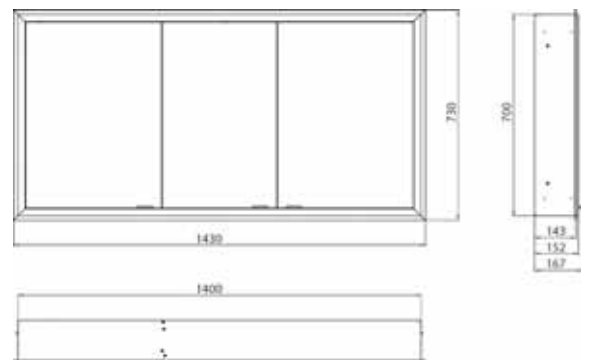

emco prime

PG

Lichtspiegelschrank prime, 1.400 mm, 3 Türen, **Aufputzmodell**, IP20
Seitenwand verspiegelt, mit verspiegelter- oder weißer Glasrückwand, 4 stufenlos einstellbare Ablagen, 3 Türen, 2 Steckdosen, stufenlose Lichtsteuerung (an/aus, Helligkeit und Lichtfarbe) über drei in die Glasrückwand integrierte Touchsensoren, Höhe: 700 mm, LED-Beleuchtung

Illuminated mirror cabinet prime, 1.400 mm, 3 doors, **wall-mounted version**, IP 20

with mirrored or white glass back panel, mirrored side panels, 4 continuously adjustable crystal glass shelves, 3 doors, 2 sockets, continuous light control (on/off, brightness and light color) via three touch sensors which are integrated into the glass rear wall, height: 700 mm, LED-lights

aluminium/spiegel	9497 062 87	3.075,50 €	2
aluminium/mirror			
aluminium/weiss	9497 063 87	3.075,50 €	2
aluminium/white			
schwarz/spiegel	9497 135 87	3.536,80 €	2
black/mirror			

Lichtspiegelschrank prime, 1.400 mm, 3 Türen, **Unterputzmodell**, IP20
mit verspiegelter- oder weißer Glasrückwand, 4 stufenlos einstellbare Ablagen, 3 Türen, 2 Steckdosen, stufenlose Lichtsteuerung (an/aus, Helligkeit und Lichtfarbe) über drei in die Glasrückwand integrierte Touchsensoren, Höhe: 730 mm, LED-Beleuchtung

Unterputz-Lichtspiegelschrank, immer mit Einbaurahmen bestellen

Illuminated mirror cabinet prime, 1.400 mm, 3 doors, **built-in version**, IP 20
with mirrored or white glass back panel, 4 continuously adjustable crystal glass shelves, 3 doors, 2 sockets, continuous light control (on/off, brightness and light color) via three touch sensors which are integrated into the glass rear wall, height: 730 mm, LED-lights
Built-in illuminated mirror cabinet, please order with built-in frame.