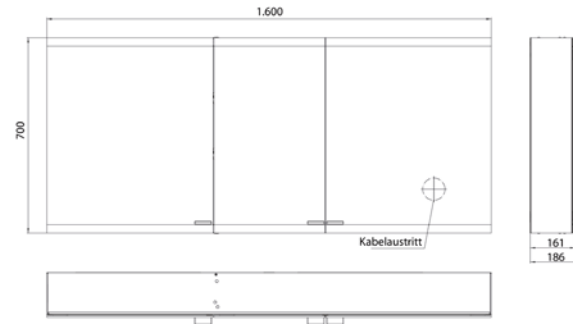

Lichtspiegelschrank evo, 1.600 mm, 3 Türen, **Aufputzmodell**, IP 20
Stufenlose Lichtsteuerung An/Aus, Helligkeit und Lichtfarbe (2.700 bis 6.500 K) über drei integrierte Touchbedienfelder, Waagerechte LED-Beleuchtung, verspiegelte Rückwand, 4 stufenlos einstellbare Glasablagen, 2 Steckdosen, Höhe: 700 mm

Illuminated mirror cabinet evo, 1.600 mm, 3 doors, **wall-mounted version**, IP 20
Continuous light control on/off, brightness and light color (2.700 bis 6.500 K) via three integrated touch control panels. Horizontal LED-lights with mirrored back panel, 2 continuously adjustable crystal glass shelves, 2 sockets, height: 700 mm

aluminium 9397 081 08 4.760,90 € 2
aluminium

Lichtspiegelschrank evo, 1.600 mm, 3 Türen, **Unterputzmodell**, IP 20
Stufenlose Lichtsteuerung An/Aus, Helligkeit und Lichtfarbe (2.700 bis 6.500 K) über drei integrierte Touchbedienfelder, Waagerechte LED-Beleuchtung, verspiegelte Rückwand, 4 stufenlos einstellbare Glasablagen, 2 Steckdosen, Höhe: 700 mm

Unterputz-Lichtspiegelschrank, immer mit Einbaurahmen bestellen
Illuminated mirror cabinet evo, 1.600 mm, 3 doors, **built-in version**, IP 20
Continuous light control on/off, brightness and light color (2.700 bis 6.500 K) via three integrated touch control panels. Horizontal LED-lights with mirrored back panel, 2 continuously adjustable crystal glass shelves, 2 sockets, height: 700 mm
Built-in illuminated mirror cabinet, please order with built-in frame.

aluminium 9397 081 18 4.760,90 € 2
aluminium
Einbaurahmen 9397 000 06 340,00 € 2
Built-in frame