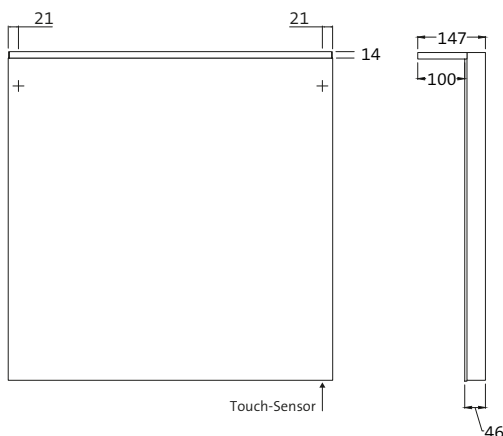

MADE-TO-MEASURE

We manufacture individual made-to-measure products.
From min. 400 x 400 mm to max. 2,600 x 1,800 mm (WxH),
max. 3 sqm. Please contact us.