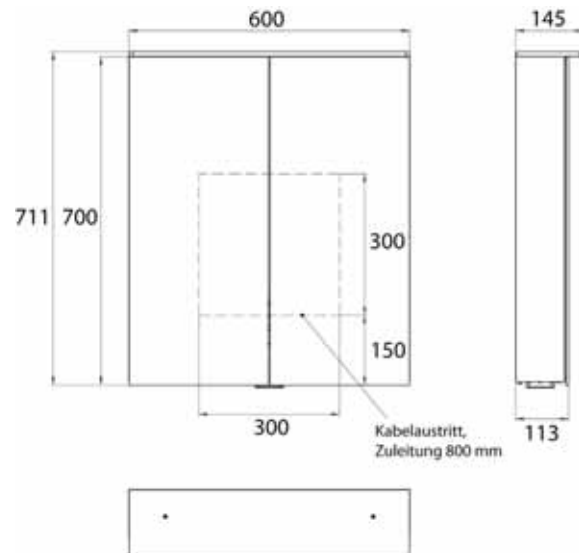

emco flat 2 Design

PG

Lichtspiegelschrank Flat 2 Design (LED), 600 mm, IP 20, 15 W, 2.700-6.500 K
Aufputzmodell, 4 stufenlos einstellbare Ablagen, 1 Tür, 2 Steckdosen, Höhe: 711 mm, mit Lichtsegel (Waschtischbeleuchtung, Oberlicht separat abschaltbar)
Illuminated mirror cabinet Flat 2 Design (LED), 600 mm, IP 20, 15 W, 2.700-6.500 K
wall-mounted model, 4 continuously adjustable shelves, 1 door, 2 sockets, height: 711 mm, with light sail (washbasin lighting, light sail can be switched off separately)

aluminium 9797 064 01 1.224,60 € 2
aluminium

Lichtspiegelschrank Flat 2 Design (LED), 600 mm, IP 20, 15 W, 2.700-6.500 K
Aufputzmodell, 4 stufenlos einstellbare Ablagen, 2 Türen, 2 Steckdosen, Höhe: 711 mm, mit Lichtsegel (Waschtischbeleuchtung, Oberlicht separat abschaltbar)
Illuminated mirror cabinet Flat 2 Design (LED), 600 mm, IP 20, 15 W, 2.700-6.500 K
wall-mounted model, 4 continuously adjustable shelves, 2 doors, 2 sockets, height: 711 mm, with light sail (washbasin lighting, light sail can be switched off separately)

aluminium 9797 064 02 1.281,80 € 2
aluminium