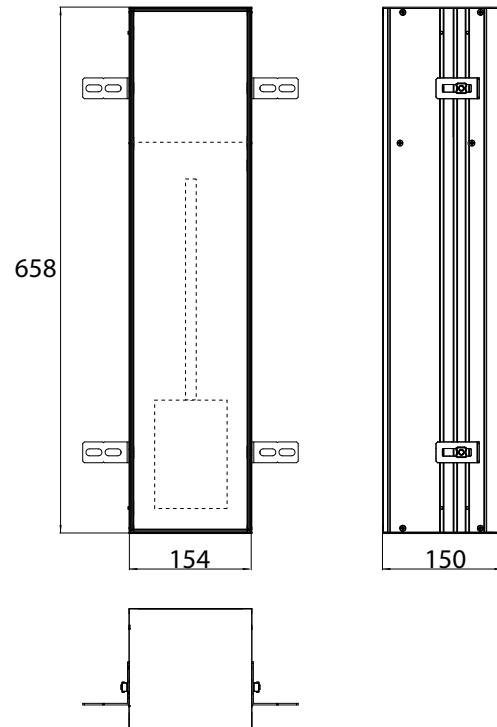

WC-Modul - Unterputzmodell, Tür befliesbar (Fliese + Kleber, max.: 12 mm) mit Fach für WC-Papier und integrierter Toilettenbürstengarnitur.
Türanschlag links.
Kein Einbaurahmen erforderlich.
Module for WC build-in model, door tileable (tiles + adhesive, max.: 12mm) with box for WC-paper and integrated toilet brush set, left-hinged door
No additional build-in frame required

aluminium
aluminium

9756 110 12

793,60 € 2