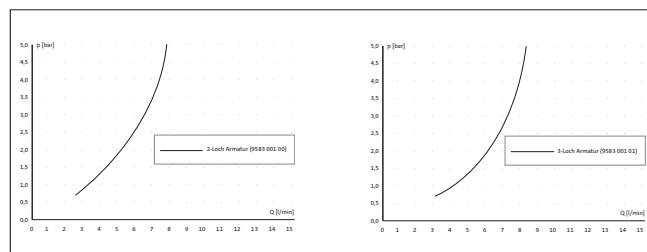

Other

- All products supplied with suitable fixings and complete installation and operating instructions.