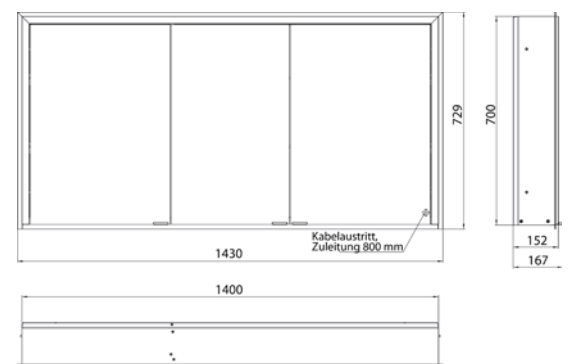

emco prime 3

PG

Lichtspiegelschrank prime 3, 1.400 mm, 3 Türen, **Aufputzmodell**, IP20
Seitenwand verspiegelt, mit verspiegelter- oder weißer Glasrückwand, 4 stufenlos einstellbare Ablagen, 3 Türen, 2 Steckdosen, stufenlose Lichtsteuerung (an/aus, Helligkeit und Lichtfarbe) über drei in die Glasrückwand integrierte Touchsensoren, Höhe: 700 mm, LED-Beleuchtung

Illuminated mirror cabinet prime 3, 1.400 mm, 2 doors, **wall-mounted version**, IP 20 with mirrored or white glass back panel, mirrored side panels, 2 continuously adjustable crystal glass shelves, 2 doors, 2 sockets, continuous light control (on/off, brightness and light color) via three touch sensors which are integrated into the glass rear wall, height: 700 mm, LED-lights

aluminium/spiegel	9497 072 07	3.252,50 €	2
aluminium/mirror			
aluminium/weiss	9497 073 07	3.252,50 €	2
aluminium/white			
schwarz/spiegel	9497 143 07	3.746,30 €	2
black/mirror			

Lichtspiegelschrank prime 3, 1.400 mm, 3 Türen, **Unterputzmodell**, IP20 mit verspiegelter- oder weißer Glasrückwand, 4 stufenlos einstellbare Ablagen, 3 Türen, 2 Steckdosen, stufenlose Lichtsteuerung (an/aus, Helligkeit und Lichtfarbe) über drei in die Glasrückwand integrierte Touchsensoren, Höhe: 730 mm, LED-Beleuchtung

Unterputz-Lichtspiegelschrank, immer mit Einbaurahmen bestellen
Illuminated mirror cabinet prime 3, 1.400 mm, 2 doors, **built-in version**, IP 20 with mirrored or white glass back panel, 4 continuously adjustable crystal glass shelves, 3 doors, 2 sockets, continuous light control (on/off, brightness and light color) via three touch sensors which are integrated into the glass rear wall, height: 730 mm, LED-lights
Built-in illuminated mirror cabinet, please order with built-in frame.