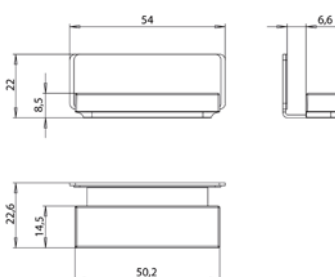

LED-Lichtspiegelschrank mee, 1.200 mm, IP 44, 4.000 K

Aufputzmodell, 2 einstellbare Ablagen, 2 Türen, 1 Steckdose, 1 Lichtschalter, Höhe: 746 mm, 800 mm LED-Leuchte

Illuminated mirror cabinet mee (LED), 1.200 mm, IP 44, 4.000 K

wall-mounted model, 2 adjustable shelves, 2 doors, 1 socket, 1 switch, height: 746 mm, 800 mm LED-Light

aluminium
aluminium

9498 050 53

1.075,40 €

2

Einzelgriff, ohne Logo
Single grip, without logo

chrom
chrome
schwarz
black

9497 001 90

14,00 €

S

2 Griffe (Paar), 1x mit, 1x ohne Logo
2 grips (pair), 1x with, 1x without logo

chrom
chrome
schwarz
black

9497 001 91

28,00 €

S