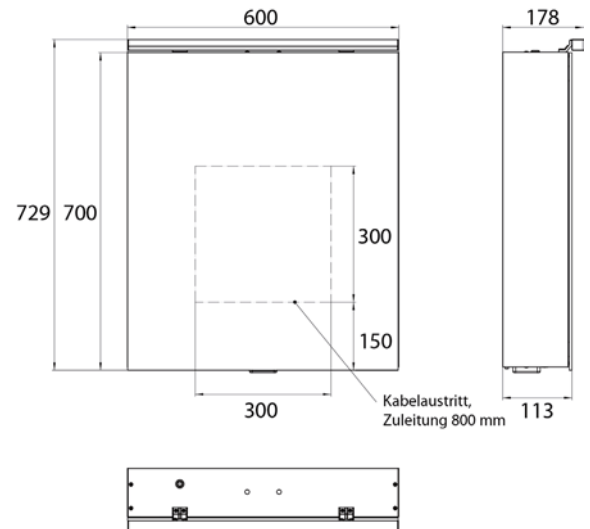

Lichtspiegelschrank Flat 2 Classic (LED), 600 mm, IP 20, 14 W, 2.700-6.500 K

Aufputzmodell, 4 stufenlos einstellbare Ablagen, 2 Türen, 2 Steckdosen, Höhe: 729 mm, mit LED-Aufsatzleuchte (Waschtischbeleuchtung,

Oberlicht separat abschaltbar)

Illuminated mirror cabinet Flat 2 Classic (LED), 600 mm, IP 20, 14 W, 2.700-6.500 K

wall-mounted model, 4 continuously adjustable shelves, 2 doors, 2 sockets, height: 729 mm, with LED top light (washbasin light, top light can be switched off separately)

aluminium
aluminium

9797 065 02

1.021,90 € 2