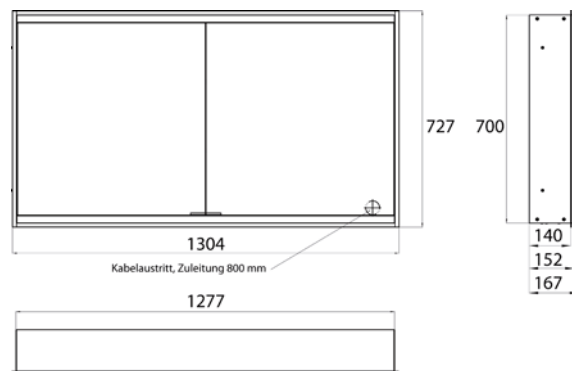

emco prime 2

PG

Lichtspiegelschrank prime 2, 1.300 mm, 2 Türen, **Aufputzmodell**, IP20
Seitenwand verspiegelt, mit verspiegelter- oder weißer Glasrückwand, 2 stufenlos einstellbare Ablagen, 2 Türen, 2 Steckdosen, stufenlose Lichtsteuerung (an/aus, Helligkeit und Lichtfarbe) über drei in die Glasrückwand integrierte Touchsensoren, Höhe: 700 mm, LED-Beleuchtung

Illuminated mirror cabinet prime 2, 1.300 mm, 2 doors, **wall-mounted version**, IP 20

with mirrored or white glass back panel, mirrored side panels, 2 continuously adjustable crystal glass shelves, 2 doors, 2 sockets, continuous light control (on/off, brightness and light color) via three touch sensors which are integrated into the glass rear wall, height: 700 mm, LED-lights

aluminium/spiegel	9497 062 47	2.660,80 €	2
aluminium/mirror			
aluminium/weiss	9497 063 47	2.660,80 €	2
aluminium/white			
schwarz/spiegel	9497 135 47	3.059,90 €	2
black/mirror			

Lichtspiegelschrank prime 2, 1.300 mm, 2 Türen, **Unterputzmodell**, IP20
mit verspiegelter- oder weißer Glasrückwand, 2 stufenlos einstellbare Ablagen, 2 Türen, 2 Steckdosen, stufenlose Lichtsteuerung (an/aus, Helligkeit und Lichtfarbe) über drei in die Glasrückwand integrierte Touchsensoren, Höhe: 730 mm, LED-Beleuchtung

Unterputz-Lichtspiegelschrank, immer mit Einbaurahmen bestellen

Illuminated mirror cabinet prime 2, 1.300 mm, 2 doors, **built-in version**, IP 20
with mirrored or white glass back panel, 2 continuously adjustable crystal glass shelves, 2 doors, 2 sockets, continuous light control (on/off, brightness and light color) via three touch sensors which are integrated into the glass rear wall, height: 730 mm, LED-lights
Built-in illuminated mirror cabinet, please order with built-in frame.