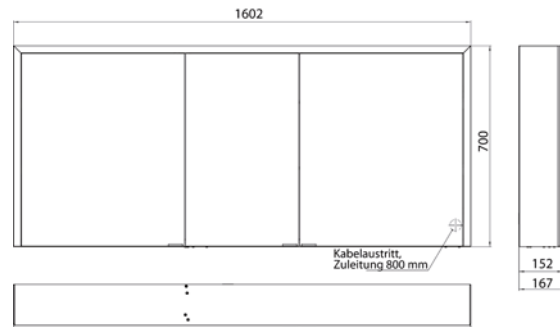

Lichtspiegelschrank prime 3, 1.600 mm, 3 Türen, **Unterputzmodell**, IP20 mit verspiegelter- oder weißer Glasrückwand, 4 stufenlos einstellbare Ablagen, 3 Türen, 2 Steckdosen, stufenlose Lichtsteuerung (an/aus, Helligkeit und Lichtfarbe) über drei in die Glasrückwand integrierte Touchsensoren, Höhe: 730 mm, LED-Beleuchtung

Unterputz-Lichtspiegelschrank, immer mit Einbaurahmen bestellen

Illuminated mirror cabinet prime 3, 1.600 mm, 2 doors, **built-in version**, IP 20 with mirrored or white glass back panel, 4 continuously adjustable crystal glass shelves, 3 doors, 2 sockets, continuous light control (on/off, brightness and light color) via three touch sensors which are integrated into the glass rear wall, height: 730 mm, LED-lights
Built-in illuminated mirror cabinet, please order with built-in frame.

aluminium/spiegel	9497 172 08	2.970,10 €	2
aluminium/mirror			
aluminium/weiss	9497 173 08	2.970,10 €	2
aluminium/white			
schwarz/spiegel	9497 144 08	3.426,10 €	2
black/mirror			
Einbaurahmen	9497 000 29	315,20 €	2
Built-in frame