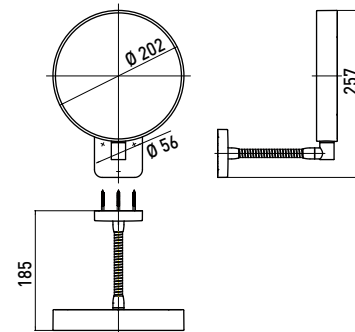

Rasier- und Kosmetikspiegel
beidseitig verspiegelt: Vergrößerung:
3- und 7-fach, rund, unbeleuchtet, am
Flexarm
Shaving and cosmetic mirror
3- and 7 magnifying glass, with flex arm,
not illuminated

chrom
chrome

1095 001 14

245,10 € 2

Rasier- und Kosmetikspiegel
beidseitig verspiegelt: Vergrößerung:
3- und 7-fach, rund, unbeleuchtet, am
Flexarm, Gleitschiene zur Höhenverstel-
lung
Shaving and cosmetic mirror
3- and 7 magnifying glass, height adju-
stable, not illuminated

chrom
chrome

1095 001 15

352,20 € 2