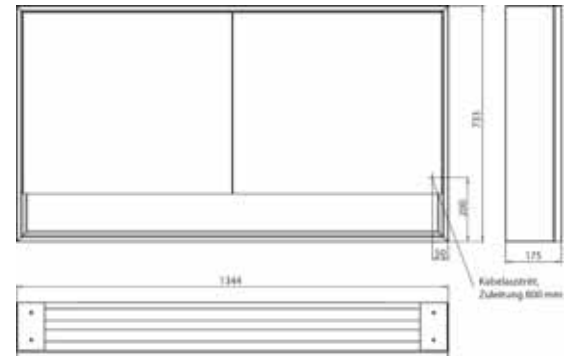

Lichtspiegelschrank loft mit Unterfach, 1.300 mm, 2 Türen, **Unterputzmodell**, IP 20. Umlaufende LED-Beleuchtung, mit verspiegelter- oder weißer Glasrückwand, 2 stufenlos einstellbare Ablagen, 2 Türen, 2 Steckdosen, Lichtsteuerung über 3 kapazitive von außen bedienbare Touch-Bedienfelder (An/Aus, Helligkeit und Lichtfarbe - kalt/warm - stufenlos einstellbar), Kabeldurchlass nach außen bei geschlossenen Spiegeltüren. Offenes Unterfach (Höhe: 122 mm) über die komplette Breite mit verspiegelter Rückwand. Höhe: 733 mm

Unterputz-Lichtspiegelschrank, immer mit Einbaurahmen bestellen
Illuminated mirror cabinet loft with an accessible compartment, 1.300 mm, 2 doors, **built-in version**, IP 20. Surrounding LED lights, with mirrored or white glass back panel, 2 continuously adjustable shelves, 2 doors, 2 sockets, light control via 3 capacitive touch control panels which can be operated from the outside (on/off, brightness and light colour - cold/warm - continuously adjustable), external cable routing for closed mirror doors. Accessible compartment (height: 122 mm) on the bottom with mirrored rear wall. Height: 733 mm. Built-in illuminated mirror cabinet, please order with built-in frame.

aluminium/spiegel	9798 052 21	3.001,60 €	2
aluminium/mirror			
aluminium/weiss	9798 062 21	3.001,60 €	2
aluminium/white			
schwarz/spiegel	9798 135 21	3.451,80 €	2
black/mirror			
Einbaurahmen	9798 000 05	304,00 €	2
Built-in frame