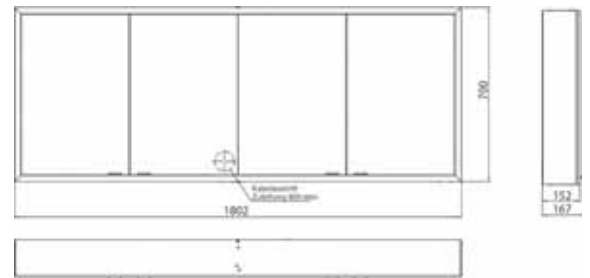

emco prime

PG

Lichtspiegelschrank prime, 1.800 mm, 4 Türen, **Aufputzmodell**, IP20
Seitenwand verspiegelt, mit verspiegelter- oder weißer Glasrückwand, 4 stufenlos einstellbare Ablagen, 4 Türen, 2 Steckdosen, stufenlose Lichtsteuerung (an/aus, Helligkeit und Lichtfarbe) über drei in die Glasrückwand integrierte Touchsensoren, Höhe: 700 mm, LED-Beleuchtung

Illuminated mirror cabinet prime, 1.800 mm, 4 doors, **wall-mounted version**, IP 20

with mirrored or white glass back panel, mirrored side panels, 4 continuously adjustable crystal glass shelves, 4 doors, 2 sockets, continuous light control (on/off, brightness and light color) via three touch sensors which are integrated into the glass rear wall, height: 700 mm, LED-lights

aluminium/spiegel	9497 062 88	3.425,00 €	2
aluminium/mirror			
aluminium/weiss	9497 063 88	3.425,00 €	2
aluminium/white			
schwarz/spiegel	9497 135 88	3.938,80 €	2
black/mirror			

Lichtspiegelschrank prime, 1.800 mm, 4 Türen, **Unterputzmodell**, IP20
mit verspiegelter- oder weißer Glasrückwand, 4 stufenlos einstellbare Ablagen, 4 Türen, 2 Steckdosen, stufenlose Lichtsteuerung (an/aus, Helligkeit und Lichtfarbe) über drei in die Glasrückwand integrierte Touchsensoren, Höhe: 730 mm, LED-Beleuchtung

Unterputz-Lichtspiegelschrank, immer mit Einbaurahmen bestellen

Illuminated mirror cabinet prime, 1.800 mm, 4 doors, **built-in version**, IP 20
with mirrored or white glass back panel, 4 continuously adjustable crystal glass shelves, 4 doors, 2 sockets, continuous light control (on/off, brightness and light color) via three touch sensors which are integrated into the glass rear wall, height: 730 mm, LED-lights
Built-in illuminated mirror cabinet, please order with built-in frame.

aluminium/spiegel	9497 062 98	3.395,00 €	2
aluminium/mirror			
aluminium/weiss	9497 063 98	3.395,00 €	2
aluminium/white			
schwarz/spiegel	9497 135 98	3.904,30 €	2
black/mirror			
Einbaurahmen	9497 000 32	355,00 €	2
Built-in frame