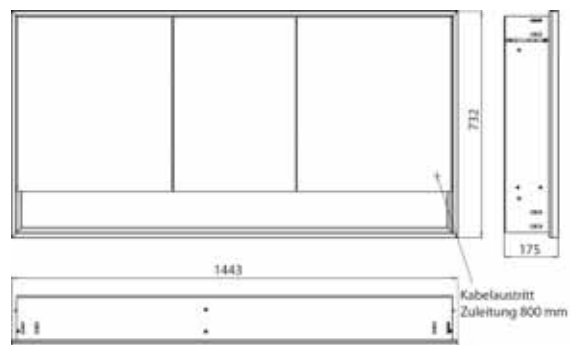

emco loft mit Unterfach

emco loft with lower compartment

PG

Lichtspiegelschrank loft mit Unterfach, 1.400 mm, 3 Türen, **Aufputzmodell** mit verspiegelten Seitenwänden, IP 20. Umlaufende LED-Beleuchtung, mit verspiegelter- oder weißer Glasrückwand, 4 stufenlos einstellbare Ablagen, 3 Türen, 2 Steckdosen, Lichtsteuerung über 3 kapazitive von außen bedienbare Touch-Bedienfelder (An/Aus, Helligkeit und Lichtfarbe - kalt/warm - stufenlos einstellbar), Kabeldurchlass nach außen bei geschlossenen Spiegeltüren. Offenes Unterfach (Höhe: 122 mm) über die komplette Breite mit verspiegelter Rückwand. Höhe: 733 mm

Illuminated mirror cabinet loft with an accessible compartment, 1.400 mm, 3 doors, **wall-mounted model** with mirrored side panels, IP 20.

Surrounding LED lights, with mirrored or white glass back panel, 4 continuously adjustable shelves, 3 doors, 2 sockets, light control via 3 capacitive touch control panels which can be operated from the outside (on/off, brightness and light colour - cold/warm - continuously adjustable), external cable routing for closed mirror doors. Accessible compartment (height: 122 mm) on the bottom with mirrored rear wall. Height: 733 mm.

aluminium/spiegel	9798 052 24	3.218,30 €	2
aluminium/mirror			
aluminium/weiss	9798 062 24	3.218,30 €	2
aluminium/white			
schwarz/spiegel	9798 135 24	3.701,10 €	2
black/mirror