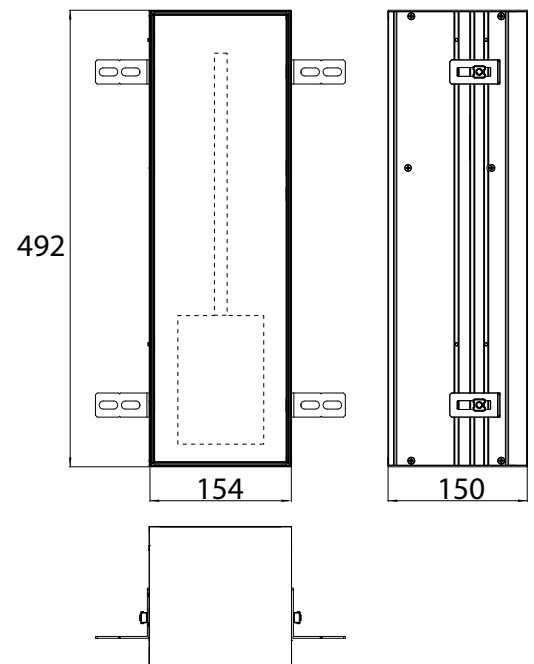

emco asis plus

PG

Toilettenbürstengarnitur-Modul - Unterputzmodell, Tür befliestbar (Fliese + Kleber, max.: 12 mm)
mit integrierter Toilettenbürstengarnitur,
Türanschlag links-/rechts wechselbar
Kein Einbaurahmen erforderlich.
Module for toilet brush set - built-in-model, door tileable (tiles + adhesive, max.: 12mm)
with integrated toilet brush set, variable left/right door hinge
No additional build-in frame required

aluminium
aluminium

9756 110 09

693,50 € 2