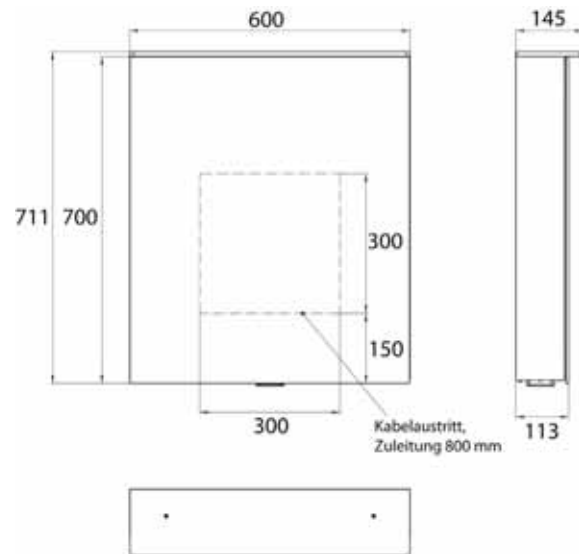

Lichtspiegelschrank Flat 2 Design (LED), 600 mm, IP 20, 15 W, 2.700-6.500 K
Aufputzmodell, 4 stufenlos einstellbare Ablagen, 2 Türen, 2 Steckdosen, Höhe: 711 mm, mit Lichtsegel (Waschtischbeleuchtung, Oberlicht separat abschaltbar)
Illuminated mirror cabinet Flat 2 Design (LED), 600 mm, IP 20, 15 W, 2.700-6.500 K
wall-mounted model, 4 continuously adjustable shelves, 2 doors, 2 sockets, height: 711 mm, with light sail (washbasin lighting, light sail can be switched off separately)

aluminium 9797 064 02 1.281,80 € 2
aluminium