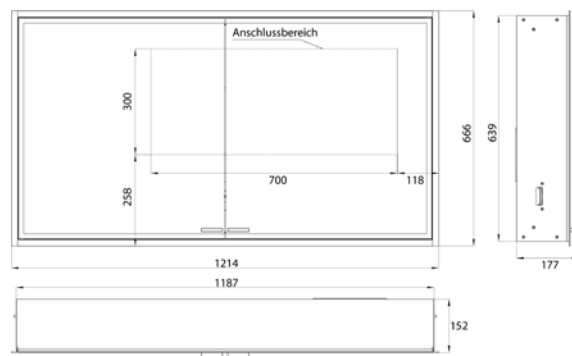

emco prestige 2

PG

Lichtspiegelschrank prestige 2, 1188 mm, **Aufputzmodell**, IP 44
Stufenlose Lichtsteuerung An/Aus, Helligkeit und Lichtfarbe (2.700 bis 6.500 K) über drei integrierte Touchbedienfelder, Umlaufende LED-Beleuchtung, verspiegelte Rückwand, verspiegelte Seitenwände, 2 stufenlos einstellbare Glasablagen, 2 Steckdosen, Höhe: 639 mm

Illuminated mirror cabinet prestige 2, 1188 mm, **wall-mounted model**, IP 44
Continuous light control on/off, brightness and light color (2.700 bis 6.500 K) via three integrated touch control panels. Surrounding LED-lights with mirrored back panel, 2 continuously adjustable crystal glass shelves, 2 sockets, height: 639 mm

aluminium 9897 070 08 3.364,00 € 2
aluminium

Lichtspiegelschrank prestige 2, 1215 mm, **Unterputzmodell**, IP 44
Stufenlose Lichtsteuerung An/Aus, Helligkeit und Lichtfarbe (2.700 bis 6.500 K) über drei integrierte Touchbedienfelder, Umlaufende LED-Beleuchtung, verspiegelte Rückwand, 2 stufenlos einstellbare Glasablagen, 2 Steckdosen, Höhe: 666 mm

Unterputz-Lichtspiegelschrank, immer mit Einbaurahmen bestellen

Illuminated mirror cabinet prestige 2, 1215 mm, **built-in model**, IP 44
Continuous light control on/off, brightness and light color (2.700 bis 6.500 K) via three integrated touch control panels. Surrounding LED-lights with mirrored back panel, 2 continuously adjustable crystal glass shelves, 2 sockets, height: 666 mm

Built-in illuminated mirror cabinet, please order with built-in frame.

aluminium 9897 071 08 3.534,50 € 2
aluminium
Einbaurahmen 9897 000 22 306,90 € 2
Built-in frame