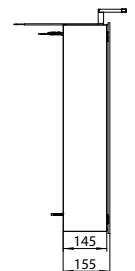

LED-Lichtspiegelschrank mee, 800 mm, IP 44, 4.000 K
Aufputzmodell, 2 einstellbare Ablagen, 2 Türen, 1 Steckdose, 1 Lichtschalter, Höhe: 746 mm, 500 mm LED-Leuchte
Illuminated mirror cabinet mee (LED), 800 mm, IP 44, 4.000 K
wall-mounted model, 2 adjustable shelves, 2 doors, 1 socket, 1 switch, height: 746 mm, 500 mm LED-Light

aluminium
aluminium

9498 050 51

859,00 € 2

LED-Lichtspiegelschrank mee, 1.000 mm, IP 44, 4.000 K
Aufputzmodell, 2 einstellbare Ablagen, 2 Türen, 1 Steckdose, 1 Lichtschalter, Höhe: 746 mm, 600 mm LED-Leuchte
Illuminated mirror cabinet mee (LED), 1.000 mm, IP 44, 4.000 K
wall-mounted model, 2 adjustable shelves, 2 doors, 1 socket, 1 switch, height: 746 mm, 600 mm LED-Light

aluminium
aluminium

9498 050 52

937,80 € 2