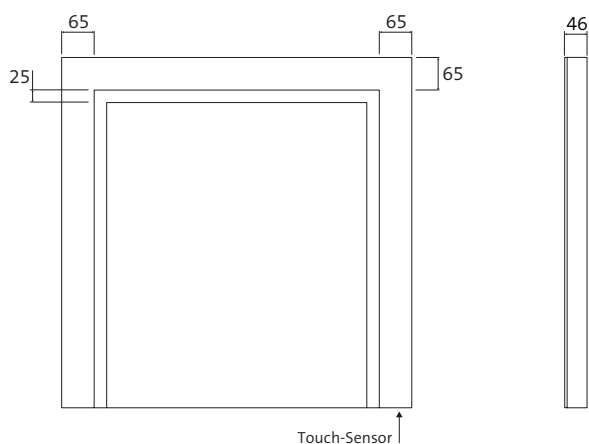

emco lichtspiegel MI 220

emco illuminated mirror MI 220

LED-Lichtspiegel MI 220 mit drei Lichtausschnitten oben, rechts, links und verdecktem Sensorschalter unten rechts.

Matt eloxierte, seitliche Aluminiumblende. Stufenlose Lichtsteuerung über einen verdeckten Sensorschalter mit den Funktionen: Ein- und Ausschalten, Helligkeit stufenlos und Lichtfarbe (2.700 bis 6.500 K) in drei Stufen einstellbar. Memoryfunktion.

MASSANFERTIGUNGEN

Auf Wunsch fertigen wir individuell auf Maß.
Von min. 400 x 400 mm bis max. 2.600 x 1.800 mm (BxH),
max. 3 qm. Sprechen Sie uns bitte an.

LED illuminated mirror MI 220 with three light cut-outs top, right, left and concealed sensor switch bottom right.

Matt anodised aluminium panel on the side. Stepless light control via a concealed sensor switch with the functions: switching on and off, brightness infinitely variable and light colour (2,700 to 6,500 K) adjustable in three steps. Memory function.

MADE-TO-MEASURE

We manufacture individual made-to-measure products.
From min. 400 x 400 mm to max. 2,600 x 1,800 mm (WxH),
max. 3 sqm. Please contact us.