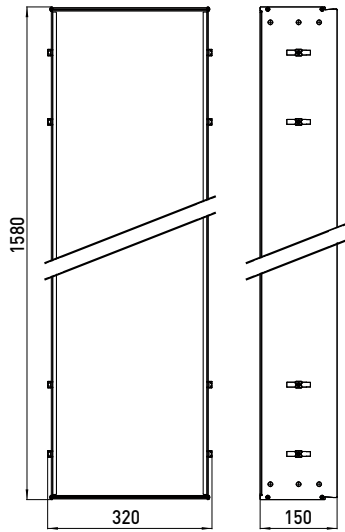

emco asis 300

PG

Einbaurahmen
für Asis Module (300) mit 1584 mm
Unterputzmodule bitte immer mit Ein-
baurahmen bestellen
Built-in frame
for Asis module (300) 1584 mm
Please order built-in modules with an
installation frame

Einbaurahmen	9720 000 11	279,90 €	2
Built-in frame			

ersatzteilpreisliste
spare part price-list

module 300	Ersatz-Glasboden	9720 000 90	12,30 €	5
module 300	Spare glass bottom