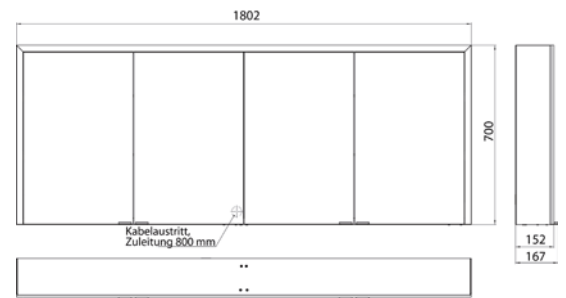

emco prime 3

PG

Lichtspiegelschrank prime 3, 1.800 mm, 4 Türen, **Aufputzmodell**, IP20
Seitenwand verspiegelt, mit verspiegelter- oder weißer Glasrückwand, 4 stufenlos einstellbare Ablagen, 4 Türen, 2 Steckdosen, stufenlose Lichtsteuerung (an/aus, Helligkeit und Lichtfarbe) über drei in die Glasrückwand integrierte Touchsensoren, Höhe: 700 mm, LED-Beleuchtung

Illuminated mirror cabinet prime 3, 1.800 mm, 2 doors, **wall-mounted version**, IP 20 with mirrored or white glass back panel, mirrored side panels, 4 continuously adjustable crystal glass shelves, 4 doors, 2 sockets, continuous light control (on/off, brightness and light color) via three touch sensors which are integrated into the glass rear wall, height: 700 mm, LED-lights

aluminium/spiegel	9497 072 09	3.355,00 €	2
aluminium/mirror			
aluminium/weiss	9497 073 09	3.355,00 €	2
aluminium/white			
schwarz/spiegel	9497 143 09	3.868,80 €	2
black/mirror			

Lichtspiegelschrank prime 3, 1.800 mm, 4 Türen, **Unterputzmodell**, IP20 mit verspiegelter- oder weißer Glasrückwand, 4 stufenlos einstellbare Ablagen, 4 Türen, 2 Steckdosen, stufenlose Lichtsteuerung (an/aus, Helligkeit und Lichtfarbe) über drei in die Glasrückwand integrierte Touchsensoren, Höhe: 730 mm, LED-Beleuchtung

Unterputz-Lichtspiegelschrank, immer mit Einbaurahmen bestellen
Illuminated mirror cabinet prime 3, 1.800 mm, 2 doors, **built-in version**, IP 20 with mirrored or white glass back panel, 4 continuously adjustable crystal glass shelves, 4 doors, 2 sockets, continuous light control (on/off, brightness and light color) via three touch sensors which are integrated into the glass rear wall, height: 730 mm, LED-lights
Built-in illuminated mirror cabinet, please order with built-in frame.

aluminium/spiegel	9497 172 09	3.325,00 €	2
aluminium/mirror			
aluminium/weiss	9497 173 09	3.325,00 €	2
aluminium/white			
schwarz/spiegel	9497 144 09	3.834,25 €	2
black/mirror			
Einbaurahmen	9497 000 32	355,00 €	2
Built-in frame