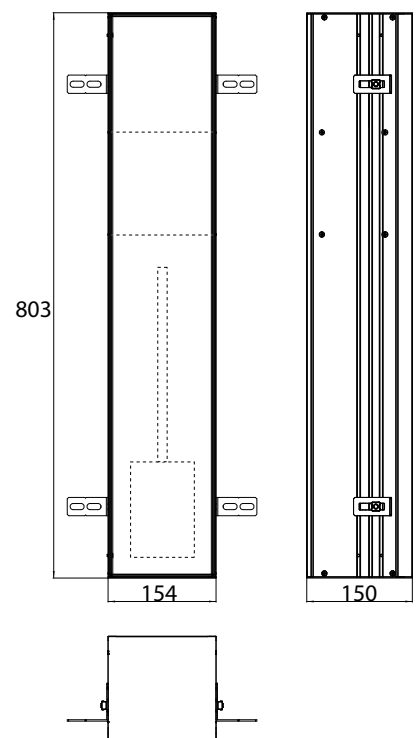

WC-Modul - Unterputzmodell, Tür befliesbar (Fliese + Kleber, max.: 12 mm) mit Fächern für Reserverolle oder Feuchtpapierbox, WC-Papier und integrierter Toilettenbürstengarnitur.
Türanschlag rechts.
Kein Einbaurahmen erforderlich.
Module for WC build-in model, door tileable (tiles + adhesive, max.: 12mm) with boxes for WC-paper and spare paper or moist-tissue box and integrated toilet brush set, right-hinged door
No additional build-in frame required

aluminium
aluminium

9756 110 01

873,70 € 2