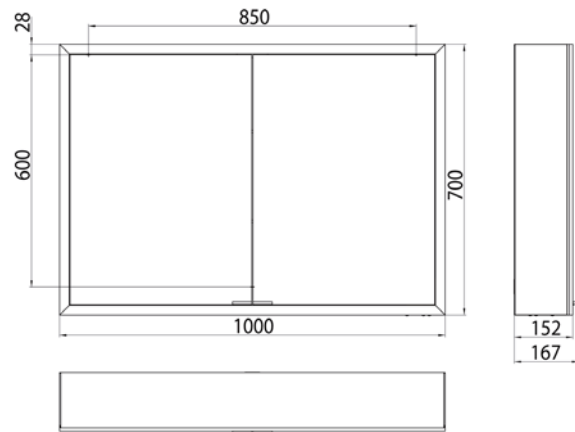

Lichtspiegelschrank prime, 1.000 mm, 2 Türen, **Unterputzmodell**, IP20
mit verspiegelter- oder weißer Glasrückwand, 2 stufenlos einstellbare Ablagen, 2 Türen, 2 Steckdosen, stufenlose Lichtsteuerung (an/aus, Helligkeit und Lichtfarbe) über drei in die Glasrückwand integrierte Touchsensoren, Höhe: 730 mm, LED-Beleuchtung

Unterputz-Lichtspiegelschrank, immer mit Einbaurahmen bestellen

Illuminated mirror cabinet prime, 1.000 mm, 2 doors, **built-in version**, IP 20
with mirrored or white glass back panel, 2 continuously adjustable crystal glass shelves, 2 doors, 2 sockets, continuous light control (on/off, brightness and light color) via three touch sensors which are integrated into the glass rear wall, height: 730 mm, LED-lights

Built-in illuminated mirror cabinet, please order with built-in frame.

aluminium/spiegel	9497 062 93	2.363,70 €	2
aluminium/mirror			
aluminium/weiss	9497 063 93	2.363,70 €	2
aluminium/white			
schwarz/spiegel	9497 135 93	2.719,00 €	2
black/mirror			
Einbaurahmen	9497 000 12	291,40 €	2
Built-in frame