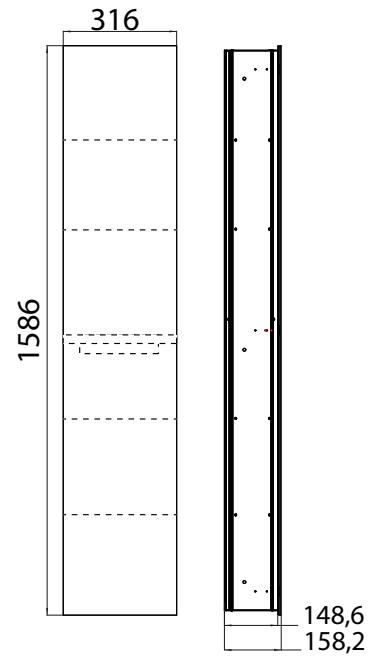

Schrankmodul - Unterputzmodell
großes Stauraumfach mit 4 Glasablagen,
Türkontaktschalter und LED-Beleuchtung
Unterputzmodule bitte immer mit Ein-
baurahmen bestellen

Cabinet module - build in model
Cabinet module, large storage box with
4 shelves of crystal clear, door-contact-
switch and LED light unit
Please order built-in modules with an
installation frame

optiwhite	9722 274 13	1.492,10 €	2
optiwhite			
schwarz	9722 275 13	1.492,10 €	2
black			
Einbaurahmen	9720 000 11	279,90 €	2
Built-in frame