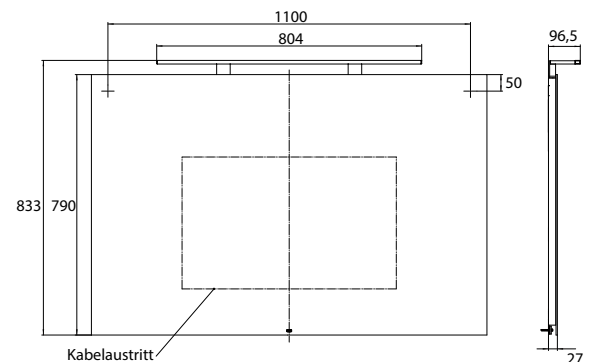

LED-Lichtspiegel mee, 1300 x 790 mm
ca. 4.000 K, mit Sensor-Schalter (Ein/
Aus), IP 44
LED-illuminated mirror mee,
1300 x 790 mm
ca. 4.000 K, with sensor switch (on/ off),
IP 44

spiegel 4496 000 06 727,20 € 2
mirror