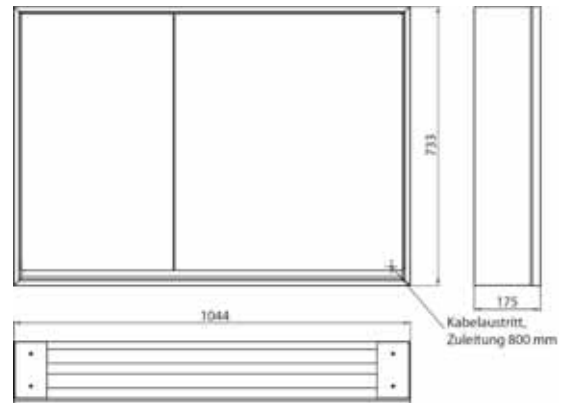

Lichtspiegelschrank loft, 1.000 mm, 2 Türen, **Unterputzmodell**, IP 20.
Umlaufende LED-Beleuchtung, mit verspiegelter- oder weißer Glasrückwand, 2 stufenlos einstellbare Ablagen, 2 Türen (breite Tür rechts), 2 Steckdosen, Lichtsteuerung über 3 kapazitive von außen bedienbare Touch-Bedienfelder (An/Aus, Helligkeit und Lichtfarbe - kalt/warm - stufenlos einstellbar), Kabeldurchlass nach außen bei geschlossenen Spiegeltüren. Höhe: 733 mm

Unterputz-Lichtspiegelschrank, immer mit Einbaurahmen bestellen
Illuminated mirror cabinet loft, 1.000 mm, 2 doors, **built-in version**, IP 20.
Surrounding LED lights, with mirrored or white glass back panel, 2 continuously adjustable shelves, 2 doors (wide door on the right), 2 sockets, light control via 3 capacitive touch control panels which can be operated from the outside (on/off, brightness and light colour - cold/warm - continuously adjustable), external cable routing for closed mirror doors
Height: 733 mm
Built-in illuminated mirror cabinet, please order with built-in frame.

aluminium/spiegel	9798 051 15	2.481,90 €	2
aluminium/mirror			
aluminium/weiss	9798 061 15	2.481,90 €	2
aluminium/white			
schwarz/spiegel	9798 133 15	2.854,20 €	2
black/mirror			
Einbaurahmen	9798 000 03	291,40 €	2
Built-in frame