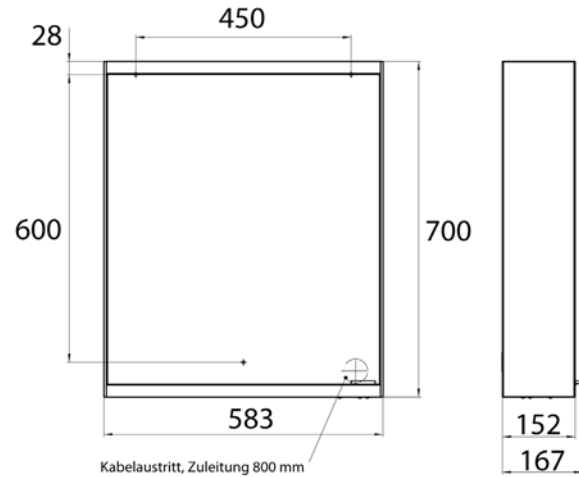

Lichtspiegelschrank prime 2, 600 mm, 1 Tür, **Aufputzmodell**, IP20
Seitenwand verspiegelt, mit verspiegelter- oder weißer Glasrückwand, 2 stufenlos einstellbare Ablagen, 1 Tür (Türanschlag links), 1 Steckdose, stufenlose Lichtsteuerung (an/aus, Helligkeit und Lichtfarbe) über drei in die Glasrückwand integrierte Touchsensoren, Höhe: 700 mm, LED-Beleuchtung

Illuminated mirror cabinet prime 2, 600 mm, 1 door, **wall-mounted version**, IP 20 with mirrored or white glass back panel, mirrored side panels, 2 continuously adjustable crystal glass shelves, 1 door (door hinge left), 1 socket, continuous light control (on/off, brightness and light color) via three touch sensors which are integrated into the glass rear wall, height: 700 mm, LED-lights

aluminium/spiegel	9497 062 21	1.760,00 €	2
aluminium/mirror			
aluminium/weiss	9497 063 21	1.760,00 €	2
aluminium/white			
schwarz/spiegel	9497 135 21	2.024,80 €	2
black/mirror