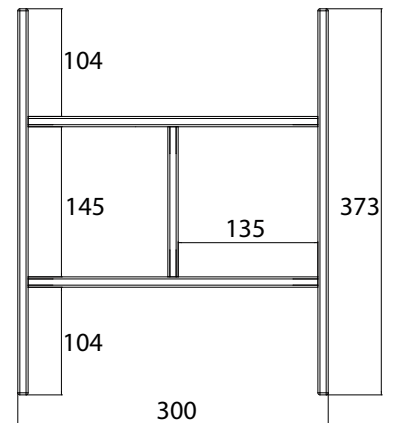

emco waschtische **evo 1.200 mm**

emco vanity units **evo 1.200 mm**

PG

Ordnungssystem für Waschtisch-
Unterschränke 9583 274 20/21/22 und
9583 275 20/21/22, 300 x 106 x 373 mm
(BxHxT)

Drawer insert for vanity units 9583 274
20/21/22 und 9583 275 20/21/22, 300 x
106 x 373 mm (WxHxD)

nussbaum
walnut

9583 510 20

102,30 € 2

2-Loch Waschtischarmatur mit Dreh-/
Kipphebel (Mengen- und Temperaturein-
stellung) passend zu Waschtischen 9577
114 22/32/82.

2-hole washstand fitting with pivoting/
rocker lever (flow and temperature ad-
justment) suitable for washstand 9577
114 22/32/82.

chrom
chrome

9583 001 00

559,90 € 2