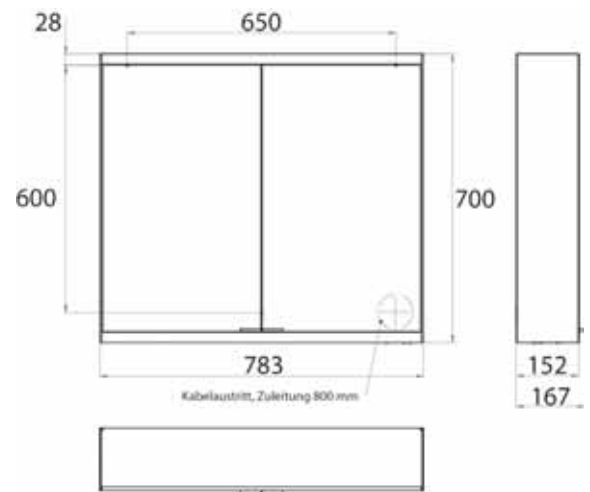

emco prime 2

PG

Lichtspiegelschrank prime 2, 800 mm, 2 Türen, **Aufputzmodell**, IP20
Seitenwand verspiegelt, mit verspiegelter- oder weißer Glasrückwand, 2 stufenlos einstellbare Ablagen, 2 Türen, 1 Steckdose, stufenlose Lichtsteuerung (an/aus, Helligkeit und Lichtfarbe) über drei in die Glasrückwand integrierte Touchsensoren, Höhe: 700 mm, LED-Beleuchtung

Illuminated mirror cabinet prime 2, 800 mm, 2 doors, **wall-mounted version**, IP 20

with mirrored or white glass back panel, mirrored side panels, 2 continuously adjustable crystal glass shelves, 2 doors, 1 socket, continuous light control (on/off, brightness and light color) via three touch sensors which are integrated into the glass rear wall, height: 700 mm, LED-lights

aluminium/spiegel	9497 062 24	2.087,90 €	2
aluminium/mirror			
aluminium/weiss	9497 063 24	2.087,90 €	2
aluminium/white			
schwarz/spiegel	9497 135 24	2.401,10 €	2
black/mirror			

Lichtspiegelschrank prime 2, 800 mm, 2 Türen, **Unterputzmodell**, IP20
mit verspiegelter- oder weißer Glasrückwand, 2 stufenlos einstellbare Ablagen, 2 Türen, 1 Steckdose, stufenlose Lichtsteuerung (an/aus, Helligkeit und Lichtfarbe) über drei in die Glasrückwand integrierte Touchsensoren, Höhe: 730 mm, LED-Beleuchtung

Unterputz-Lichtspiegelschrank, immer mit Einbaurahmen bestellen

Illuminated mirror cabinet prime 2, 800 mm, 2 doors, **built-in version**, IP 20
with mirrored or white glass back panel, 2 continuously adjustable crystal glass shelves, 2 doors, 1 socket, continuous light control (on/off, brightness and light color) via three touch sensors which are integrated into the glass rear wall, height: 730 mm, LED-lights
Built-in illuminated mirror cabinet, please order with built-in frame.