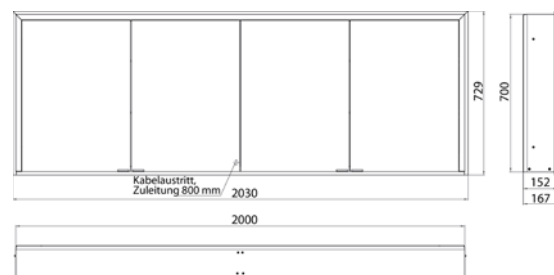

emco prime 3

PG

Lichtspiegelschrank prime 3, 2.000 mm, 4 Türen, **Aufputzmodell**, IP20
Seitenwand verspiegelt, mit verspiegelter- oder weißer Glasrückwand, 4 stufenlos einstellbare Ablagen, 4 Türen, 2 Steckdosen, stufenlose Lichtsteuerung (an/aus, Helligkeit und Lichtfarbe) über drei in die Glasrückwand integrierte Touchsensoren, Höhe: 700 mm, LED-Beleuchtung

Illuminated mirror cabinet prime 3, 2.000 mm, 2 doors, **wall-mounted version**, IP 20
with mirrored or white glass back panel, mirrored side panels, 4 continuously adjustable crystal glass shelves, 4 doors, 2 sockets, continuous light control (on/off, brightness and light color) via three touch sensors which are integrated into the glass rear wall, height: 700 mm, LED-lights

aluminium/spiegel	9497 072 10	3.490,00 €	2
aluminium/mirror			
aluminium/weiss	9497 073 10	3.490,00 €	2
aluminium/white			
schwarz/spiegel	9497 143 10	4.024,00 €	2
black/mirror			

Lichtspiegelschrank prime 3, 2.000 mm, 4 Türen, **Unterputzmodell**, IP20
mit verspiegelter- oder weißer Glasrückwand, 4 stufenlos einstellbare Ablagen, 4 Türen, 2 Steckdosen, stufenlose Lichtsteuerung (an/aus, Helligkeit und Lichtfarbe) über drei in die Glasrückwand integrierte Touchsensoren, Höhe: 730 mm, LED-Beleuchtung

Unterputz-Lichtspiegelschrank, immer mit Einbaurahmen bestellen
Illuminated mirror cabinet prime 3, 2.000 mm, 2 doors, **built-in version**, IP 20
with mirrored or white glass back panel, 4 continuously adjustable crystal glass shelves, 4 doors, 2 sockets, continuous light control (on/off, brightness and light color) via three touch sensors which are integrated into the glass rear wall, height: 730 mm, LED-lights
Built-in illuminated mirror cabinet, please order with built-in frame.