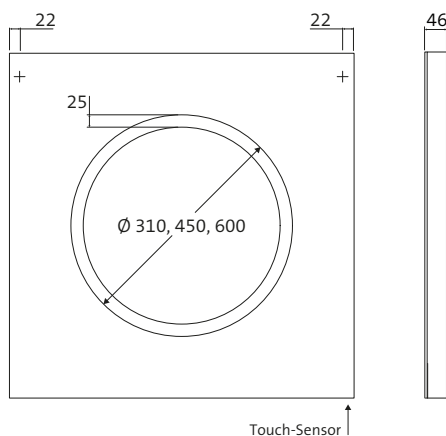

emco lichtspiegel MI 240 | MI 240+

emco illuminated mirror MI 240 | MI 240+

LED-Lichtspiegel MI 240 mit einem oder zwei runden Lichtauschnitten und verdecktem Sensorschalter unten rechts.

Matt eloxierte, seitliche Aluminiumblende. Stufenlose Lichtsteuerung über einen verdeckten Sensorschalter mit den Funktionen: Ein- und Ausschalten, Helligkeit stufenlos und Lichtfarbe (2.700 bis 6.500 K) in drei Stufen einstellbar. Memoryfunktion.

LED illuminated mirror MI 240 with one or two round, light cut-outs and concealed sensor switch bottom right.

Matt anodised aluminium side panel. Stepless light control via a concealed sensor switch with the functions: switching on and off, brightness infinitely variable and light colour (2,700 to 6,500 K) adjustable in three steps. Memory function.

LED-Lichtspiegel MI 240+ mit einem oder zwei runden Lichtauschnitten und Touch-Bedienfeld.

Matt eloxierte, seitliche Aluminiumblende. Indirekte Waschplatzbeleuchtung unten. Stufenlose Lichtsteuerung über drei Touchsensoren in der Spiegelfläche mit den Funktionen: Ein- und Ausschalten, Helligkeit und Lichtfarbe (2.700 bis 6.500 K) in drei Stufen oder stufenlos einstellbar. Memoryfunktion (die letzte Lichteinstellung wird gespeichert).

LED illuminated mirror MI 240+ with one or two round light cut-outs and touch control panel.

Matt anodised aluminium side panel. Surrounding, concealed and Indirect washbasin lighting. Stepless light control via three touch sensors in the mirror surface with the functions: switching on and off, brightness and light colour (2,700 to 6,500 K) adjustable in three steps or continuously. Memory function (the last light setting is stored and recalled).

MASSANFERTIGUNGEN