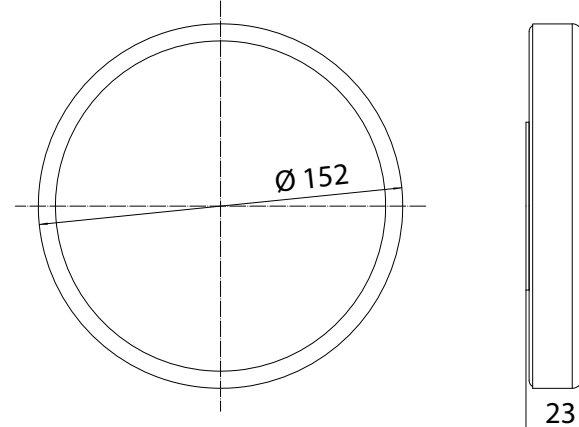

emco kosmetikspiegel pure

emco cosmetic mirror pure

PG

	Rasier- und Kosmetikspiegel aufsteckbar, für Glasablagen mit 5-6 mm, Vergrößerung: 3-fach Shaving and cosmetic mirror Clip-on, max. thickness: 5-6 mm, 3 ma- gnifying glass	spiegel, Vergr.: 3-fach 9795 164 00 mirror, 3 magn. glass	50,90 € 2
	Klebespiegel, 3-fach, rund, Ø 153 mm stick-on mirror, 3-times, rond, Ø 153 mm	chrom 1098 001 26 chrome	31,80 € 2