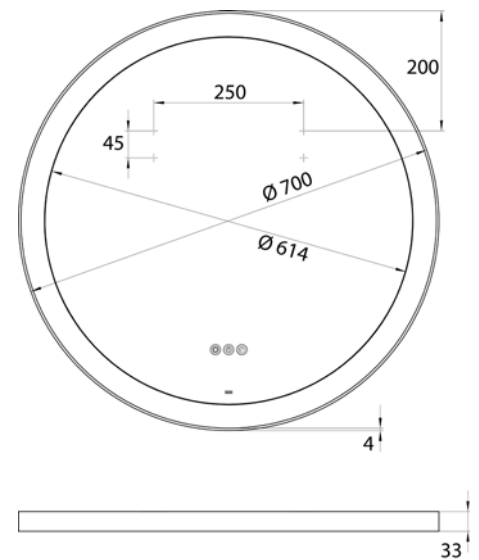

LED-Rahmenspiegel round, Ø 900 mm
Spiegelfläche, Metallrahmen in weiß
mit innenliegender umlaufender LED-
Beleuchtung. Lichtsteuerung (An/Aus,
Helligkeit, Lichtfarbe) über drei in die
Spiegelfläche integrierte Touch-
sensoren.

LED-illuminated mirror round, Ø 900 mm
Mirror surface, metal frame in white
with internal surrounding LED lighting.
Light control (on/off, brightness, light
colour) via three touch sensors integra-
ted in the mirror surface.

weiss
white

4413 009 09

1.157,10 € 2