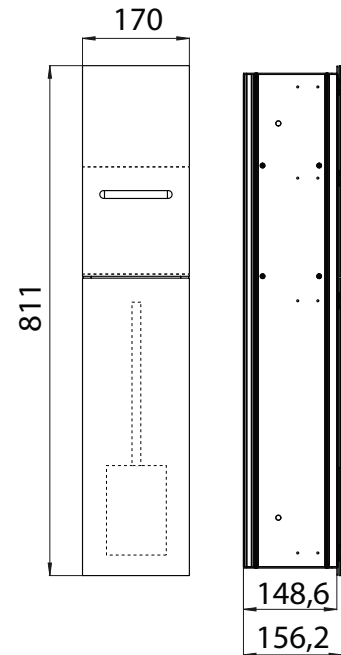

WC-Modul - Unterputzmodell
Reserverollen- / Feuchtpapierbox,
Papierhalter, Toilettenbürstengarnitur,
Türanschlag links
Unterputzmodule bitte immer mit Ein-
baurahmen bestellen
Module for WC - build in model
Boxes for spare paper holder, WC-paper,
toilet brush set, door hinge left
Please order built-in modules with an
installation frame

optiwhite	9754 274 51	1.066,80 €	2
optiwhite			
schwarz	9754 275 51	1.066,80 €	2
black			
Einbaurahmen	9750 000 51	145,50 €	2
Built-in frame