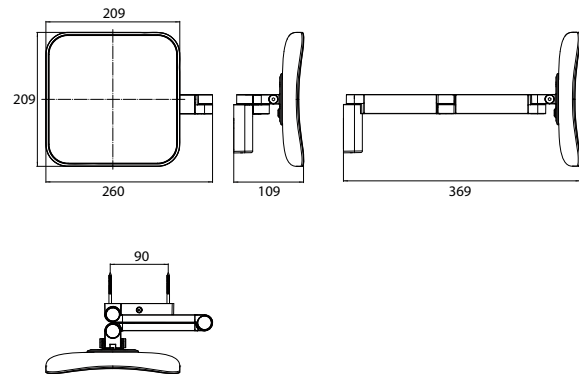

LED Shaving- and cosmetic mirror, square, wall mounted, two swivel arms
2 switches, brightness and luminous colour cold/warm (2.700 - 6.500 K) continuously dimmable.

chrom, Vergr.: 5-fach	1095 060 50	556,20 €	2
chrome, 5 magn. glass			
schwarz, Vergr.: 5-fach	1095 133 50	640,90 €	2
black, 5 magn. glass			