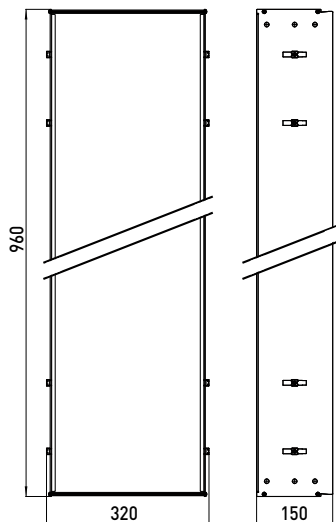

Einbaurahmen
für Asis Module (300) mit 964 mm
Unterputzmodule bitte immer mit Ein-
baurahmen bestellen
Built-in frame
for Asis module (300) 964 mm
Please order built-in modules with an
installation frame

Einbaurahmen
Built-in frame

9770 000 61

177,50 €

2