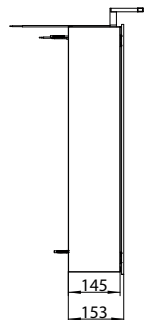

LED-Lichtspiegelschrank mee, 1.000 mm, IP 44, 4.000 K
Aufputzmodell, 2 einstellbare Ablagen, 2 Türen, 1 Steckdose, 1 Lichtschalter, Höhe: 746 mm, 600 mm LED-Leuchte
Illuminated mirror cabinet mee (LED), 1.000 mm, IP 44, 4.000 K
wall-mounted model, 2 adjustable shelves, 2 doors, 1 socket, 1 switch, height: 746 mm, 600 mm LED-Light

aluminium
aluminium

9498 050 52

937,80 € 2