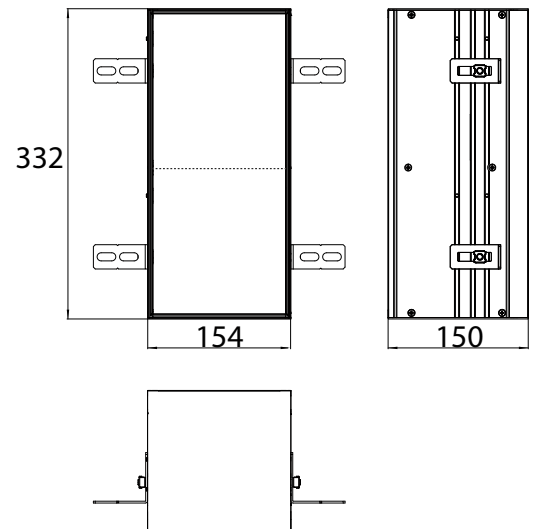

WC-Modul - Unterputzmodell, Tür befliesbar (Fliese + Kleber, max.: 12 mm) mit zwei Fächern für WC-Papier, Reserve-rolle oder Feuchtpapierbox.
Türanschlag rechts.
Kein Einbaurahmen erforderlich.
Module for WC build-in model, door tileable (tiles + adhesive, max.: 12mm) with two boxes for WC-paper, spare paper or moist-tissue box, right-hinged door
No additional build-in frame required

aluminium
aluminium

9756 110 03

606,80 € 2