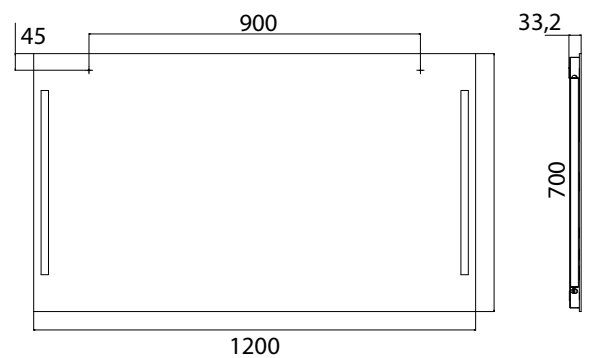

emco Lichtspiegel Premium

emco Illuminated mirror Premium

PG

Lichtspiegel premium, 800 x 700 mm
ohne Schalter, LED (ca. 4.000 K)
Illuminated mirror premium,
800 x 700 mm
without switch, LED (ca. 4.000 K)

spiegel
mirror

4496 000 73

638,00 € 2

Lichtspiegel premium, 1.000 x 700 mm
ohne Schalter, LED (ca. 4.000 K)
Illuminated mirror premium,
1.000 x 700 mm
without switch, LED (ca. 4.000 K)

spiegel
mirror

4496 000 74

743,30 € 2

Lichtspiegel premium, 1.200 x 700 mm
ohne Schalter, LED (ca. 4.000 K)
Illuminated mirror premium,
1.200 x 700 mm
without switch, LED (ca. 4.000 K)

spiegel
mirror

4496 000 75

780,80 € 2