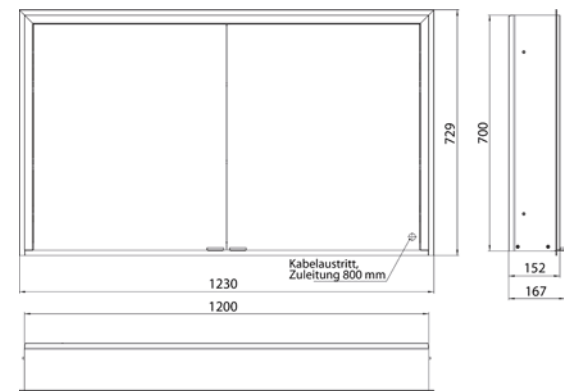

emco prime 3

PG

Lichtspiegelschrank prime 3, 1.200 mm, 2 Türen, **Aufputzmodell**, IP20
Seitenwand verspiegelt, mit verspiegelter- oder weißer Glasrückwand, 2 stufenlos einstellbare Ablagen, 2 Türen, 2 Steckdosen, stufenlose Lichtsteuerung (an/aus, Helligkeit und Lichtfarbe) über drei in die Glasrückwand integrierte Touchsensoren, Höhe: 700 mm, LED-Beleuchtung

Illuminated mirror cabinet prime 3, 1.200 mm, 2 doors, **wall-mounted version**, IP 20 with mirrored or white glass back panel, mirrored side panels, 2 continuously adjustable crystal glass shelves, 2 doors, 2 sockets, continuous light control (on/off, brightness and light color) via three touch sensors which are integrated into the glass rear wall, height: 700 mm, LED-lights

aluminium/spiegel	9497 072 05	2.572,60 €	2
aluminium/mirror			
aluminium/weiss	9497 073 05	2.572,60 €	2
aluminium/white			
schwarz/spiegel	9497 143 05	2.972,10 €	2
black/mirror			

Lichtspiegelschrank prime 3, 1.200 mm, 2 Türen, **Unterputzmodell**, IP20 mit verspiegelter- oder weißer Glasrückwand, 2 stufenlos einstellbare Ablagen, 2 Türen, 2 Steckdosen, stufenlose Lichtsteuerung (an/aus, Helligkeit und Lichtfarbe) über drei in die Glasrückwand integrierte Touchsensoren, Höhe: 730 mm, LED-Beleuchtung

Unterputz-Lichtspiegelschrank, immer mit Einbaurahmen bestellen
Illuminated mirror cabinet prime 3, 1.200 mm, 2 doors, **built-in version**, IP 20 with mirrored or white glass back panel, 2 continuously adjustable crystal glass shelves, 2 doors, 2 sockets, continuous light control (on/off, brightness and light color) via three touch sensors which are integrated into the glass rear wall, height: 730 mm, LED-lights
Built-in illuminated mirror cabinet, please order with built-in frame.