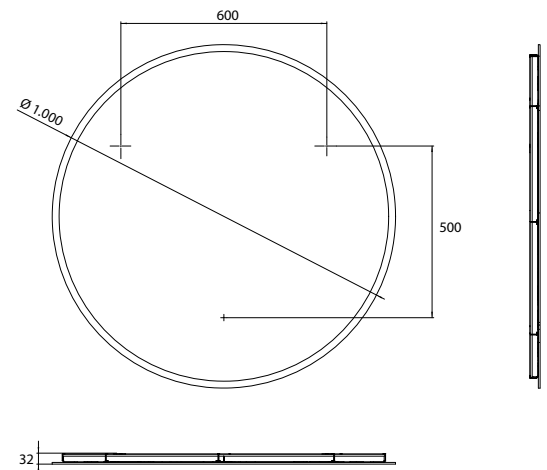

LED-Lichtspiegel pure +, Ø 1.000 mm, mit Spiegelheizung
mit umlaufender Mattierung der Spiegelfläche und Raumsteuerung
LED-illuminated mirror pure +, Ø 1.000 mm, with heating area with surrounding matting of the mirror surface and room control

spiegel
mirror

4411 210 10

998,60 € 2