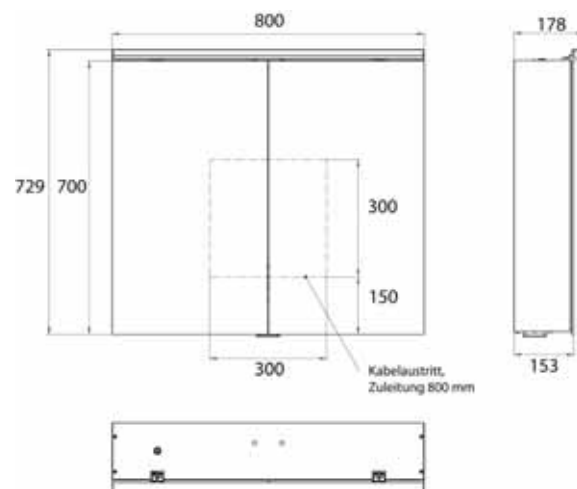

Lichtspiegelschrank Pure 2 Classic (LED), 1000 mm, IP 20, 22 W, 2.700-6.500 K

Aufputzmodell, 4 stufenlos einstellbare Ablagen, 2 Türen, 2 Steckdosen, Höhe: 729 mm, mit LED-Aufsatzleuchte (Waschtischbeleuchtung, Oberlicht separat abschaltbar)

Illuminated mirror cabinet Pure 2 Classic (LED), 1000 mm, IP 20, 22 W, 2.700-6.500 K

wall-mounted model, 4 continuously adjustable shelves, 2 doors, 2 sockets, height: 729 mm, with LED top light (washbasin light, top light can be switched off separately)

aluminium
aluminium

9797 055 04

1.357,90 €

2