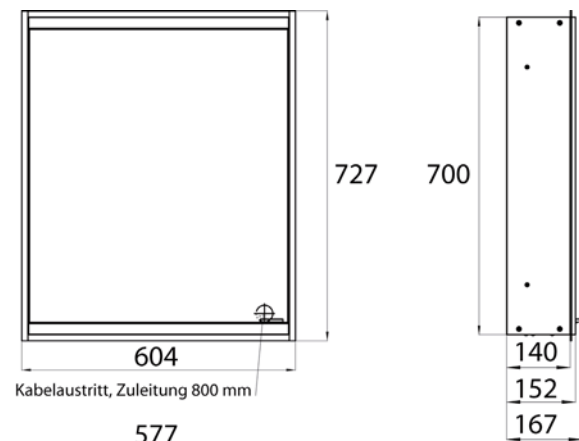

Lichtspiegelschrank prime 2, 600 mm, 1 Tür, **Unterputzmodell**, IP20 mit verspiegelter- oder weißer Glasrückwand, 2 stufenlos einstellbare Ablagen, 1 Tür (Türanschlag links), 1 Steckdose, stufenlose Lichtsteuerung (an/aus, Helligkeit und Lichtfarbe) über drei in die Glasrückwand integrierte Touchsensoren, Höhe: 730 mm, LED-Beleuchtung
Unterputz-Lichtspiegelschrank, immer mit Einbaurahmen bestellen

Illuminated mirror cabinet prime 2, 600 mm, 1 door, **built-in version**, IP 20 with mirrored or white glass back panel, 2 continuously adjustable crystal glass shelves, 1 door (door hinge left), 1 socket, continuous light control (on/off, brightness and light color) via three touch sensors which are integrated into the glass rear wall, height: 730 mm, LED-lights
Built-in illuminated mirror cabinet, please order with built-in frame.

aluminium/spiegel	9497 062 31	1.718,30 €	2
aluminium/mirror			
aluminium/weiss	9497 063 31	1.718,30 €	2
aluminium/white			
schwarz/spiegel	9497 135 31	1.976,10 €	2
black/mirror			
Einbaurahmen	9497 000 20	221,60 €	2
Built-in frame