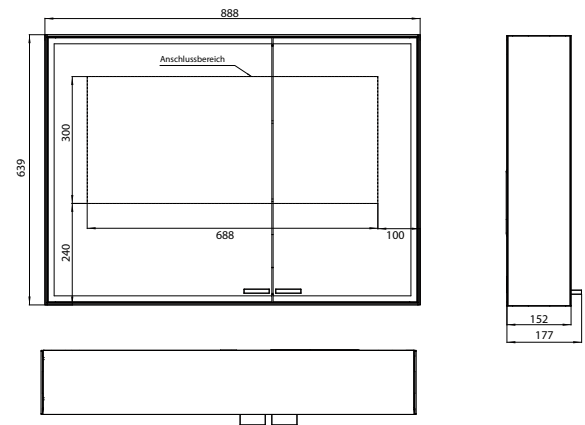

Lichtspiegelschrank prestige 2, 915 mm, **Unterputzmodell**, breite Tür links, IP 44
Stufenlose Lichtsteuerung An/Aus, Helligkeit und Lichtfarbe (2.700 bis 6.500 K) über drei integrierte Touchbedienfelder, Umlaufende LED-Beleuchtung, verspiegelte Rückwand, 2 stufenlos einstellbare Glasablagen, 2 Steckdosen, Höhe: 666 mm
Unterputz-Lichtspiegelschrank, immer mit Einbaurahmen bestellen
Illuminated mirror cabinet prestige 2, 915 mm, **built-in model**, wide door on the left, IP 44
Continuous light control on/off, brightness and light color (2.700 bis 6.500 K) via three integrated touch control panels. Surrounding LED-lights with mirrored back panel, 2 continuously adjustable crystal glass shelves, 2 sockets, height: 666 mm
Built-in illuminated mirror cabinet, please order with built-in frame.

aluminium 9897 071 05 3.023,10 € 2
aluminium
Einbaurahmen 9897 000 07 263,00 € 2
Built-in frame