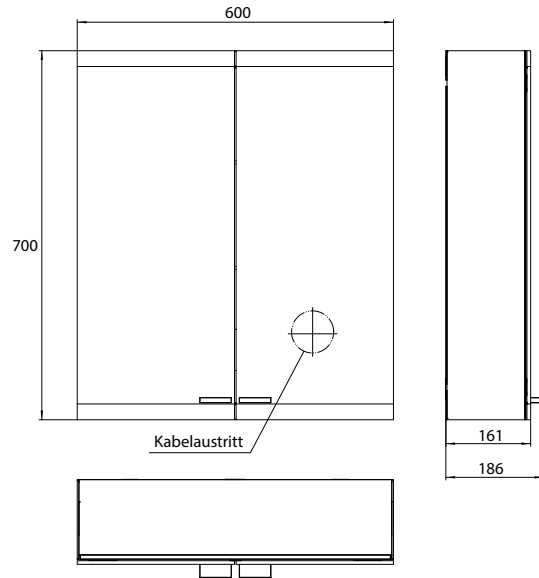

Lichtspiegelschrank evo, 600 mm, 2 Türen, **Aufputzmodell**, IP 20
Stufenlose Lichtsteuerung An/Aus, Helligkeit und Lichtfarbe (2.700 bis 6.500 K) über drei integrierte Touchbedienfelder, Waagerechte LED-Beleuchtung, verspiegelte Rückwand, 2 stufenlos einstellbare Glasablagen, 2 Steckdosen, Höhe: 700 mm

Illuminated mirror cabinet evo, 600 mm, 2 doors, **wall-mounted version**, IP 20
Continuous light control on/off, brightness and light color (2.700 bis 6.500 K) via three integrated touch control panels. Horizontal LED-lights with mirrored back panel, 2 continuously adjustable crystal glass shelves, 2 sockets, height: 700 mm

aluminium 9397 081 03 2.531,20 € 2
aluminium