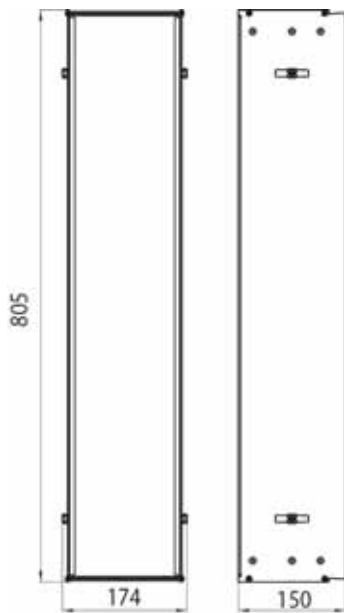

emco asis 2.0

PG

Einbaurahmen
für Asis Module mit 809 mm
Unterputzmodule bitte immer mit Ein-
baurahmen bestellen
Built-in frame
for Asis module 809 mm
Please order built-in modules with an
installation frame

Einbaurahmen 9750 000 51 145,50 € 2
Built-in frame