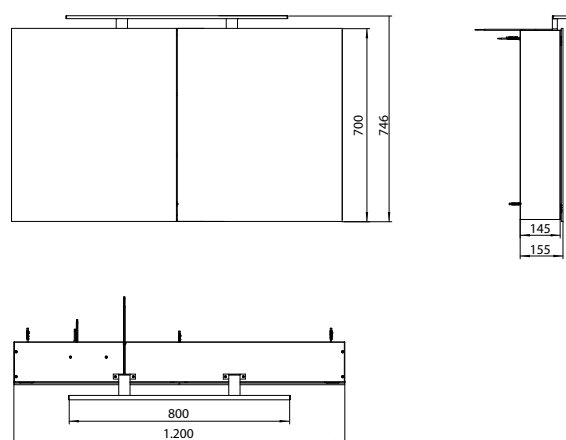

LED-Lichtspiegelschrank mee, 1.200 mm, IP 44, 4.000 K

Aufputzmodell, 2 einstellbare Ablagen, 2 Türen, 1 Steckdose, 1 Lichtschalter, Höhe: 746 mm, 800 mm LED-Leuchte

Illuminated mirror cabinet mee (LED), 1.200 mm, IP 44, 4.000 K

wall-mounted model, 2 adjustable shelves, 2 doors, 1 socket, 1 switch, height: 746 mm, 800 mm LED-Light

aluminium
aluminium

9498 050 53

1.075,40 €

2

Einzelgriff, ohne Logo
Single grip, without logo

chrom
chrome
schwarz
black

9497 001 90

14,00 €

S

2 Griffe (Paar), 1x mit, 1x ohne Logo
2 grips (pair), 1x with, 1x without logo

chrom
chrome
schwarz
black

9497 001 91

28,00 €

S