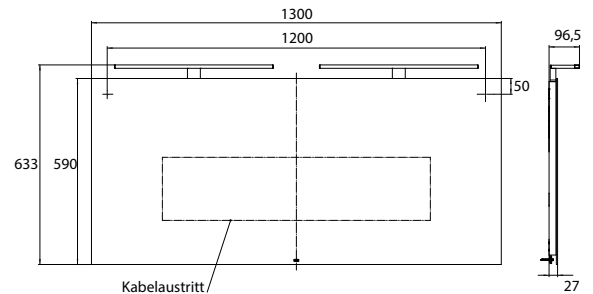

LED-Lichtspiegel mee, 1600 x 590 mm
ca. 4.000 K, mit Sensor-Schalter
(Ein/Aus), IP 44
LED-illuminated mirror mee,
1600 x 590 mm
ca. 4.000 K, with sensor switch (on/ off),
IP 44

spiegel 4496 000 12 798,00 € 2
mirror