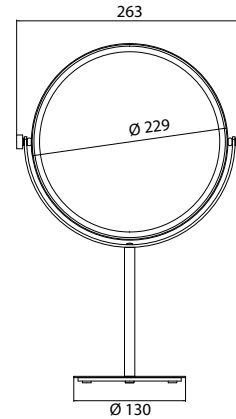

emco kosmetikspiegel pure

emco cosmetic mirror pure

PG

	Standspiegel, rund, Ø 229 mm standing mirror, round, Ø 229 mm	chrom, Vergr.: 3-fach chrome, 3 magn. glass	1094 001 18	158,50 € 2
	Standspiegel, rund, Ø 177 mm standing mirror, round, Ø 177 mm	chrom, Vergr.: 3-fach chrome, 3 magn. glass	1094 001 16	114,10 € 2
	Reisespiegel, 5-fach, rund, Ø 83 mm travel mirror, 5-times, round, Ø 83 mm	chrom, Vergr.: 5-fach chrome, 5 magn. glass	1094 001 23	25,30 € 2