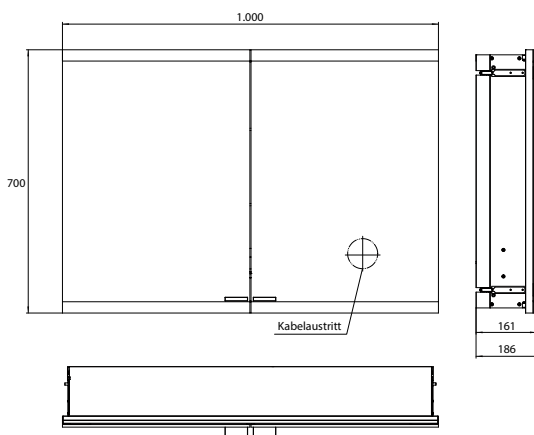

Lichtspiegelschrank evo, 1.000 mm, 2 Türen, **Aufputzmodell**, IP 20
Stufenlose Lichtsteuerung An/Aus, Helligkeit und Lichtfarbe (2.700 bis 6.500 K) über drei integrierte Touchbedienfelder, Waagerechte LED-Beleuchtung, verspiegelte Rückwand, 2 stufenlos einstellbare Glasablagen, 2 Steckdosen, Höhe: 700 mm

Illuminated mirror cabinet evo, 1.000 mm, 2 doors, **wall-mounted version**, IP 20
Continuous light control on/off, brightness and light color (2.700 bis 6.500 K) via three integrated touch control panels. Horizontal LED-lights with mirrored back panel, 2 continuously adjustable crystal glass shelves, 2 sockets, height: 700 mm

aluminium 9397 081 05 3.186,90 € 2
aluminium

Lichtspiegelschrank evo, 1.000 mm, 2 Türen, **Unterputzmodell**, IP 20
Stufenlose Lichtsteuerung An/Aus, Helligkeit und Lichtfarbe (2.700 bis 6.500 K) über drei integrierte Touchbedienfelder, Waagerechte LED-Beleuchtung, verspiegelte Rückwand, 2 stufenlos einstellbare Glasablagen, 2 Steckdosen, Höhe: 700 mm

Unterputz-Lichtspiegelschrank, immer mit Einbaurahmen bestellen
Illuminated mirror cabinet evo, 1.000 mm, 2 doors, **built-in version**, IP 20
Continuous light control on/off, brightness and light color (2.700 bis 6.500 K) via three integrated touch control panels. Horizontal LED-lights with mirrored back panel, 2 continuously adjustable crystal glass shelves, 2 sockets, height: 700 mm
Built-in illuminated mirror cabinet, please order with built-in frame.

aluminium 9397 081 15 3.186,90 € 2
aluminium
Einbaurahmen 9397 000 03 253,50 € 2
Built-in frame