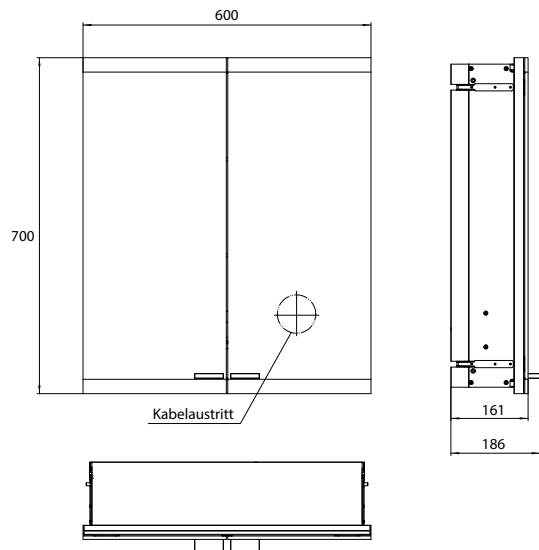

Lichtspiegelschrank evo, 600 mm, 2 Türen, **Unterputzmodell**, IP 20
Stufenlose Lichtsteuerung An/Aus, Helligkeit und Lichtfarbe (2.700 bis 6.500 K) über drei integrierte Touchbedienfelder, Waagerechte LED-Beleuchtung, verspiegelte Rückwand, 2 stufenlos einstellbare Glasablagen, 2 Steckdosen, Höhe: 700 mm

Unterputz-Lichtspiegelschrank, immer mit Einbaurahmen bestellen
Illuminated mirror cabinet evo, 600 mm, 2 doors, **built-in version**, IP 20
Continuous light control on/off, brightness and light color (2.700 bis 6.500 K) via three integrated touch control panels. Horizontal LED-lights with mirrored back panel, 2 continuously adjustable crystal glass shelves, 2 sockets, height: 700 mm
Built-in illuminated mirror cabinet, please order with built-in frame.

aluminium 9397 081 13 2.531,20 € 2
aluminium
Einbaurahmen 9397 000 01 213,30 € 2
Built-in frame