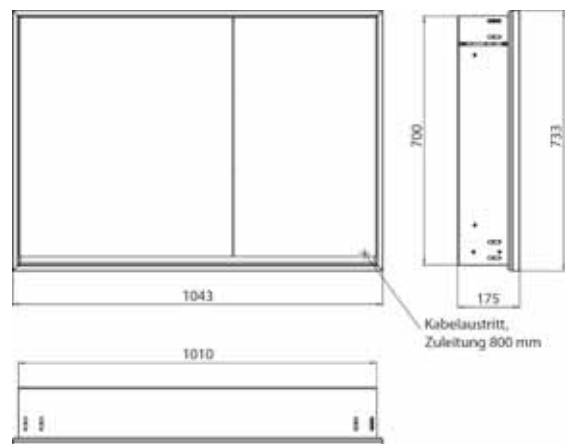

Lichtspiegelschrank loft, 1.000 mm, 2 Türen, **Aufputzmodell** mit verspiegelten Seitenwänden, IP 20.
Umlaufende LED-Beleuchtung, mit verspiegelter- oder weißer Glasrückwand, 2 stufenlos einstellbare Ablagen, 2 Türen (breite Tür links), 2 Steckdosen, Lichtsteuerung über 3 kapazitive von außen bedienbare Touch-Bedienfelder (An/Aus, Helligkeit und Lichtfarbe - kalt/warm - stufenlos einstellbar), Kabeldurchlass nach außen bei geschlossenen Spiegeltüren. Höhe: 733 mm

Illuminated mirror cabinet loft, 1.000 mm, 2 doors, **wall-mounted model** with mirrored side panels, IP 20.
Surrounding LED lights, with mirrored or white glass back panel, 2 continuously adjustable shelves, 2 doors (wide door on the left), 2 sockets, light control via 3 capacitive touch control panels which can be operated from the outside (on/off, brightness and light colour - cold/warm - continuously adjustable), external cable routing for closed mirror doors Height: 733 mm

aluminium/spiegel	9798 051 16	2.511,10 €	2
aluminium/mirror			
aluminium/weiss	9798 061 16	2.511,10 €	2
aluminium/white			
schwarz/spiegel	9798 133 16	2.887,80 €	2
black/mirror			

Lichtspiegelschrank loft, 1.000 mm, 2 Türen, **Unterputzmodell**, IP 20.
Umlaufende LED-Beleuchtung, mit verspiegelter- oder weißer Glasrückwand, 2 stufenlos einstellbare Ablagen, 2 Türen (breite Tür links), 2 Steckdosen, Lichtsteuerung über 3 kapazitive von außen bedienbare Touch-Bedienfelder (An/Aus, Helligkeit und Lichtfarbe - kalt/warm - stufenlos einstellbar), Kabeldurchlass nach außen bei geschlossenen Spiegeltüren. Höhe: 733 mm