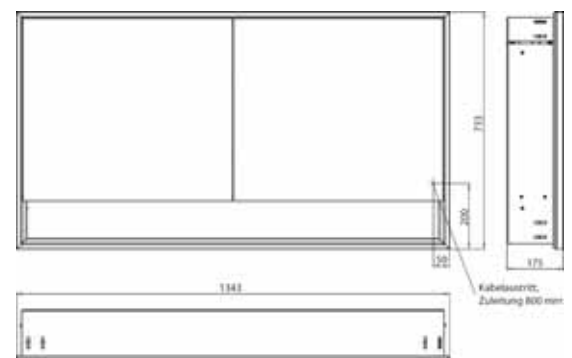

emco loft mit Unterfach

emco loft with lower compartment

PG

Lichtspiegelschrank loft mit Unterfach, 1.300 mm, 2 Türen, **Aufputzmodell** mit verspiegelten Seitenwänden, IP 20. Umlaufende LED-Beleuchtung, mit verspiegelter- oder weißer Glasrückwand, 2 stufenlos einstellbare Ablagen, 2 Türen, 2 Steckdosen, Lichtsteuerung über 3 kapazitive von außen bedienbare Touch-Bedienfelder (An/Aus, Helligkeit und Lichtfarbe - kalt/warm - stufenlos einstellbar), Kabeldurchlass nach außen bei geschlossenen Spiegeltüren. Offenes Unterfach (Höhe: 122 mm) über die komplette Breite mit verspiegelter Rückwand. Höhe: 733 mm

Illuminated mirror cabinet loft with an accessible compartment, 1.300 mm, 2 doors, **wall-mounted model** with mirrored side panels, IP 20. Surrounding LED lights, with mirrored or white glass back panel, 2 continuously adjustable shelves, 2 doors, 2 sockets, light control via 3 capacitive touch control panels which can be operated from the outside (on/off, brightness and light colour - cold/warm - continuously adjustable), external cable routing for closed mirror doors. Accessible compartment (height: 122 mm) on the bottom with mirrored rear wall. Height: 733 mm.

aluminium/spiegel	9798 052 20	3.038,30 €	2
aluminium/mirror			
aluminium/weiss	9798 062 20	3.038,30 €	2
aluminium/white			
schwarz/spiegel	9798 135 20	3.494,00 €	2
black/mirror