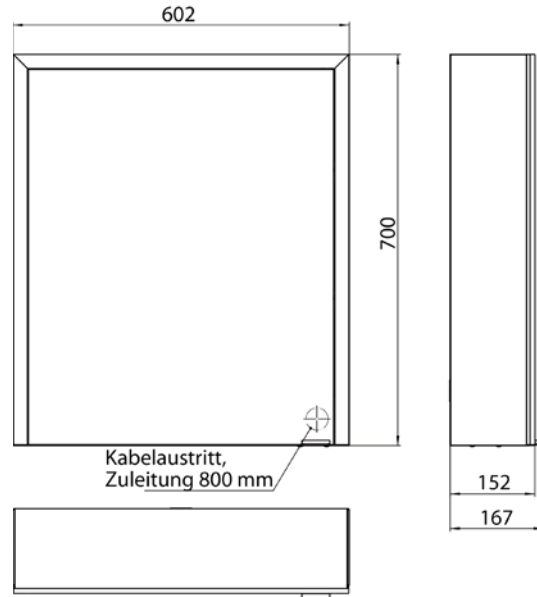

Lichtspiegelschrank prime 3, 600 mm, 1 Tür, **Aufputzmodell**, IP20
Seitenwand verspiegelt, mit verspiegelter- oder weißer Glasrückwand, 2 stufenlos einstellbare Ablagen, 1 Tür (Türanschlag links), 1 Steckdose, stufenlose Lichtsteuerung (an/aus, Helligkeit und Lichtfarbe) über drei in die Glasrückwand integrierte Touchsensoren, Höhe: 700 mm, LED-Beleuchtung

Illuminated mirror cabinet prime 3, 600 mm, 1 door, **wall-mounted version**, IP 20 with mirrored or white glass back panel, mirrored side panels, 2 continuously adjustable crystal glass shelves, 1 door (door hinge left), 1 socket, continuous light control (on/off, brightness and light color) via three touch sensors which are integrated into the glass rear wall, height: 700 mm, LED-lights

aluminium/spiegel	9497 072 00	1.854,90 €	2
aluminium/mirror			
aluminium/weiss	9497 073 00	1.854,90 €	2
aluminium/white			
schwarz/spiegel	9497 143 00	2.149,10 €	2
black/mirror