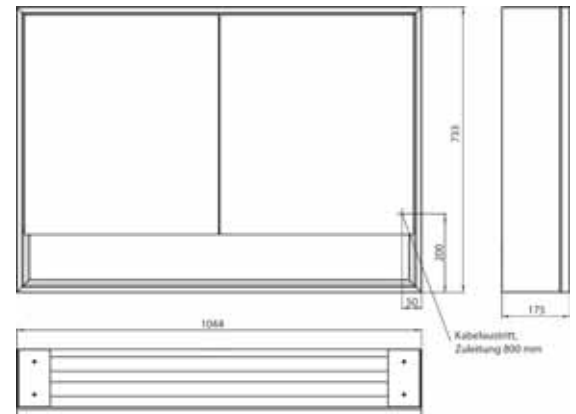

Lichtspiegelschrank loft mit Unterfach, 1.000 mm, 2 Türen, **Unterputzmodell**, IP 20. Umlaufende LED-Beleuchtung, mit verspiegelter- oder weißer Glasrückwand, 2 stufenlos einstellbare Ablagen, 2 Türen, 2 Steckdosen, Lichtsteuerung über 3 kapazitive von außen bedienbare Touch-Bedienfelder (An/Aus, Helligkeit und Lichtfarbe - kalt/warm - stufenlos einstellbar), Kabeldurchlass nach außen bei geschlossenen Spiegeltüren. Offenes Unterfach (Höhe: 122 mm) über die komplette Breite mit verspiegelter Rückwand. Höhe: 733 mm

Unterputz-Lichtspiegelschrank, immer mit Einbaurahmen bestellen
Illuminated mirror cabinet loft with an accessible compartment, 1.000 mm, 2 doors, **built-in version**, IP 20. Surrounding LED lights, with mirrored or white glass back panel, 2 continuously adjustable shelves, 2 doors, 2 sockets, light control via 3 capacitive touch control panels which can be operated from the outside (on/off, brightness and light colour - cold/warm - continuously adjustable), external cable routing for closed mirror doors. Accessible compartment (height: 122 mm) on the bottom with mirrored rear wall. Height: 733 mm. Built-in illuminated mirror cabinet, please order with built-in frame.

aluminium/spiegel	9798 052 13	2.481,90 €	2
aluminium/mirror			
aluminium/weiss	9798 062 13	2.481,90 €	2
aluminium/white			
schwarz/spiegel	9798 135 13	2.854,20 €	2
black/mirror			
Einbaurahmen	9798 000 03	291,40 €	2
Built-in frame