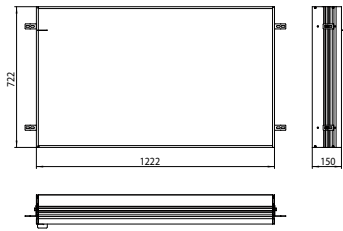

emco prime 3

PG

Einbaurahmen
für Lichtspiegelschrank prime 3,
1.200 mm
Built-in frame
for illuminated mirror cabinet prime 3,
1.200 mm

Einbaurahmen 9497 000 13 299,30 € 2
Built-in frame