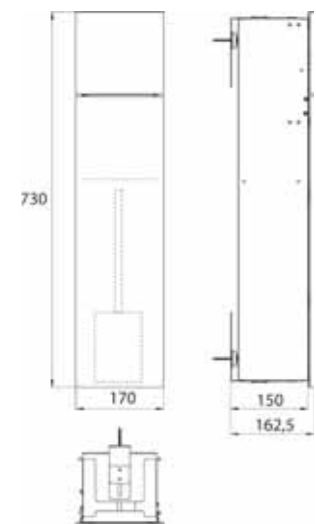

WC-Modul - Unterputzmodell
mit Fächern für Reserverolle oder
Feuchtpapierbox, WC-Papier und
integrierter Toilettenbürstengarnitur.
Türanschlag rechts.
Kein Einbaurahmen erforderlich.
Module for WC - build in model
with boxes for WC-paper and spare
paper or moist-tissue box and integrated
toilet brush set, right-hinged door
No additional build-in frame required

alpin-weiß (hochglanz)	9755 274 01	746,00 €	2
alpin-weiß (high gloss)			
schwarz (hochglanz)	9755 275 01	746,00 €	2
black (high gloss)			
alpin-weiß (matt)	9755 284 01	746,00 €	2
alpin-white (matt)			
schwarz-matt	9755 285 01	746,00 €	2
matt black