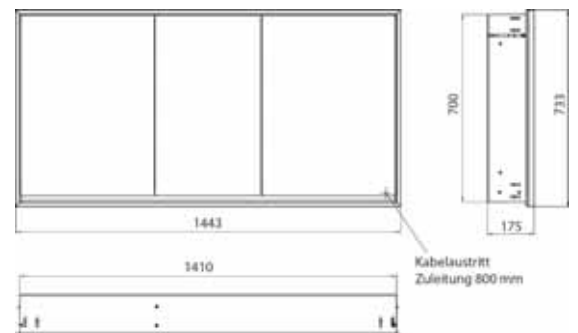

Lichtspiegelschrank loft, 1.400 mm, 3 Türen, **Aufputzmodell** mit verspiegelten Seitenwänden, IP 20.
Umlaufende LED-Beleuchtung, mit verspiegelter- oder weißer Glasrückwand, 4 stufenlos einstellbare Ablagen, 3 Türen, 2 Steckdosen, Lichtsteuerung über 3 kapazitive von außen bedienbare Touch-Bedienfelder (An/Aus, Helligkeit und Lichtfarbe - kalt/warm - stufenlos einstellbar), Kabeldurchlass nach außen bei geschlossenen Spiegeltüren. Höhe: 733 mm

Illuminated mirror cabinet loft, 1.400 mm, 3 doors, **wall-mounted model** with mirrored side panels, IP 20.
Surrounding LED lights, with mirrored or white glass back panel, 4 continuously adjustable shelves, 3 doors, 2 sockets, light control via 3 capacitive touch control panels which can be operated from the outside (on/off, brightness and light colour - cold/warm - continuously adjustable), external cable routing for closed mirror doors Height: 733 mm.

aluminium/spiegel	9798 051 24	3.218,30 €	2
aluminium/mirror			
aluminium/weiss	9798 061 24	3.218,30 €	2
aluminium/white			
schwarz/spiegel	9798 133 24	3.701,10 €	2
black/mirror			

Lichtspiegelschrank loft, 1.400 mm, 3 Türen, **Unterputzmodell**, IP 20.
Umlaufende LED-Beleuchtung, mit verspiegelter- oder weißer Glasrückwand, 4 stufenlos einstellbare Ablagen, 3 Türen, 2 Steckdosen, Lichtsteuerung über 3 kapazitive von außen bedienbare Touch-Bedienfelder (An/Aus, Helligkeit und Lichtfarbe - kalt/warm - stufenlos einstellbar), Kabeldurchlass nach außen bei geschlossenen Spiegeltüren. Höhe: 733 mm