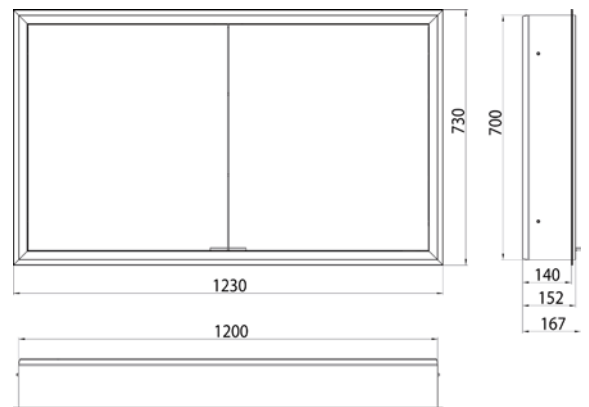

emco prime

PG

Lichtspiegelschrank prime, 1.200 mm, 2 Türen, **Aufputzmodell**, IP20
Seitenwand verspiegelt, mit verspiegelter- oder weißer Glasrückwand, 2 stufenlos einstellbare Ablagen, 2 Türen, 2 Steckdosen, stufenlose Lichtsteuerung (an/aus, Helligkeit und Lichtfarbe) über drei in die Glasrückwand integrierte Touchsensoren, Höhe: 700 mm, LED-Beleuchtung

Illuminated mirror cabinet prime, 1.200 mm, 2 doors, **wall-mounted version**, IP 20

with mirrored or white glass back panel, mirrored side panels, 2 continuously adjustable crystal glass shelves, 2 doors, 2 sockets, continuous light control (on/off, brightness and light color) via three touch sensors which are integrated into the glass rear wall, height: 700 mm, LED-lights

aluminium/spiegel	9497 062 84	2.642,60 €	2
aluminium/mirror			
aluminium/weiss	9497 063 84	2.642,60 €	2
aluminium/white			
schwarz/spiegel	9497 135 84	3.042,10 €	2
black/mirror			

Lichtspiegelschrank prime, 1.200 mm, 2 Türen, **Unterputzmodell**, IP20
mit verspiegelter- oder weißer Glasrückwand, 2 stufenlos einstellbare Ablagen, 2 Türen, 2 Steckdosen, stufenlose Lichtsteuerung (an/aus, Helligkeit und Lichtfarbe) über drei in die Glasrückwand integrierte Touchsensoren, Höhe: 730 mm, LED-Beleuchtung

Unterputz-Lichtspiegelschrank, immer mit Einbaurahmen bestellen

Illuminated mirror cabinet prime, 1.200 mm, 2 doors, **built-in version**, IP 20
with mirrored or white glass back panel, 2 continuously adjustable crystal glass shelves, 2 doors, 2 sockets, continuous light control (on/off, brightness and light color) via three touch sensors which are integrated into the glass rear wall, height: 730 mm, LED-lights
Built-in illuminated mirror cabinet, please order with built-in frame.