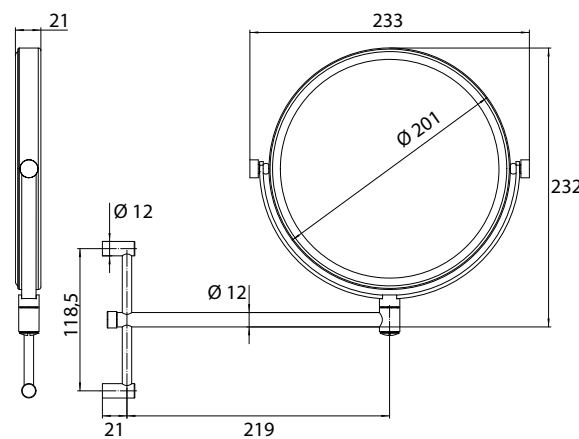

emco kosmetikspiegel pure

emco cosmetic mirror pure

PG

	Rasier- und Kosmetikspiegel einarmig, rund, Ø 200 mm, Vergrößerung: 3 fach Shaving and cosmetic mirror one arm, round, Ø 200 mm, 3 ma- gnifying glass	chrom chrome	1094 001 08	139,40 € 2
	Rasier- und Kosmetikspiegel zweiarmig, rund, Ø 200 mm, Vergrößerung: 3 fach Shaving and cosmetic mirror two arms, round, Ø 200 mm, 3 ma- gnifying glass	chrom chrome	1094 001 10	139,40 € 2
	Rasier- und Kosmetikspiegel einarmig, rund, Ø 190 mm, Vergrößerung: 3 fach, höhenverstellbar Shaving and cosmetic mirror one arm, round, Ø 190 mm, 3 ma- gnifying glass, height adjustable	chrom chrome	1094 001 11	139,40 € 2