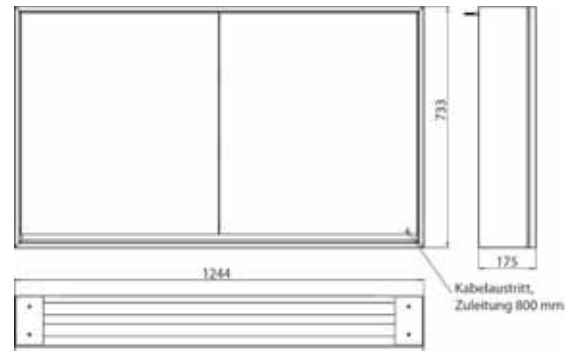

Lichtspiegelschrank loft, 1.200 mm, 2 Türen, **Unterputzmodell**, IP 20.
Umlaufende LED-Beleuchtung, mit verspiegelter- oder weißer Glasrückwand, 2 stufenlos einstellbare Ablagen, 2 Türen, 2 Steckdosen, Lichtsteuerung über 3 kapazitive von außen bedienbare Touch-Bedienfelder (An/Aus, Helligkeit und Lichtfarbe - kalt/warm - stufenlos einstellbar), Kabeldurchlass nach außen bei geschlossenen Spiegeltüren. Höhe: 733 mm

Unterputz-Lichtspiegelschrank, immer mit Einbaurahmen bestellen
Illuminated mirror cabinet loft, 1.200 mm, 2 doors, **built-in version**, IP 20.
Surrounding LED lights, with mirrored or white glass back panel, 2 continuously adjustable shelves, 2 doors, 2 sockets, light control via 3 capacitive touch control panels which can be operated from the outside (on/off, brightness and light colour - cold/warm - continuously adjustable), external cable routing for closed mirror doors Height: 733 mm.
Built-in illuminated mirror cabinet, please order with built-in frame.

aluminium/spiegel	9798 051 19	2.737,40 €	2
aluminium/mirror			
aluminium/weiss	9798 061 19	2.737,40 €	2
aluminium/white			
schwarz/spiegel	9798 133 19	3.148,00 €	2
black/mirror			
Einbaurahmen	9798 000 04	299,30 €	2
Built-in frame