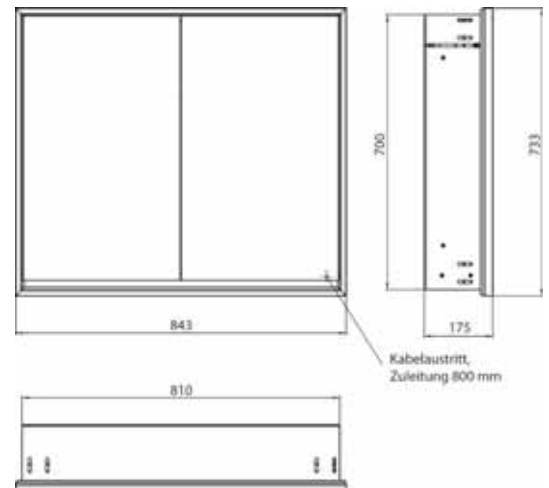

Lichtspiegelschrank loft, 800 mm, 2 Türen, **Unterputzmodell**, IP 20.
Umlaufende LED-Beleuchtung, mit verspiegelter- oder weißer Glasrückwand, 2 stufenlos einstellbare Ablagen, 2 Türen, 1 Steckdose, Lichtsteuerung über 3 kapazitive von außen bedienbare Touch-Bedienfelder (An/Aus, Helligkeit und Lichtfarbe - kalt/warm - stufenlos einstellbar), Kabeldurchlass nach außen bei geschlossenen Spiegeltüren. Höhe: 733 mm

Unterputz-Lichtspiegelschrank, immer mit Einbaurahmen bestellen
Illuminated mirror cabinet loft, 800 mm, 2 doors, **built-in version**, IP 20.
Surrounding LED lights, with mirrored or white glass back panel, 2 continuously adjustable shelves, 2 doors, 1 socket, light control via 3 capacitive touch control panels which can be operated from the outside (on/off, brightness and light colour - cold/warm - continuously adjustable), external cable routing for closed mirror doors Height: 733 mm.
Built-in illuminated mirror cabinet, please order with built-in frame.

aluminium/spiegel	9798 051 07	2.306,10 €	2
aluminium/mirror			
aluminium/weiss	9798 061 07	2.306,10 €	2
aluminium/white			
schwarz/spiegel	9798 133 07	2.652,00 €	2
black/mirror			
Einbaurahmen	9798 000 02	251,40 €	2
Built-in frame