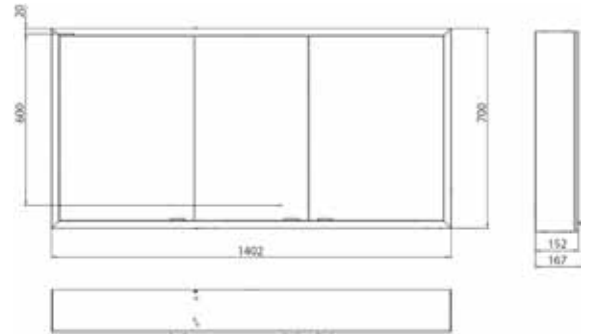

emco prime

PG

Lichtspiegelschrank prime, 1.400 mm, 3 Türen, **Aufputzmodell**, IP20
Seitenwand verspiegelt, mit verspiegelter- oder weißer Glasrückwand, 4 stufenlos einstellbare Ablagen, 3 Türen, 2 Steckdosen, stufenlose Lichtsteuerung (an/aus, Helligkeit und Lichtfarbe) über drei in die Glasrückwand integrierte Touchsensoren, Höhe: 700 mm, LED-Beleuchtung

Illuminated mirror cabinet prime, 1.400 mm, 3 doors, **wall-mounted version**, IP 20

with mirrored or white glass back panel, mirrored side panels, 4 continuously adjustable crystal glass shelves, 3 doors, 2 sockets, continuous light control (on/off, brightness and light color) via three touch sensors which are integrated into the glass rear wall, height: 700 mm, LED-lights

aluminium/spiegel	9497 062 87	3.075,50 €	2
aluminium/mirror			
aluminium/weiss	9497 063 87	3.075,50 €	2
aluminium/white			
schwarz/spiegel	9497 135 87	3.536,80 €	2
black/mirror			

Lichtspiegelschrank prime, 1.400 mm, 3 Türen, **Unterputzmodell**, IP20
mit verspiegelter- oder weißer Glasrückwand, 4 stufenlos einstellbare Ablagen, 3 Türen, 2 Steckdosen, stufenlose Lichtsteuerung (an/aus, Helligkeit und Lichtfarbe) über drei in die Glasrückwand integrierte Touchsensoren, Höhe: 730 mm, LED-Beleuchtung

Unterputz-Lichtspiegelschrank, immer mit Einbaurahmen bestellen

Illuminated mirror cabinet prime, 1.400 mm, 3 doors, **built-in version**, IP 20
with mirrored or white glass back panel, 4 continuously adjustable crystal glass shelves, 3 doors, 2 sockets, continuous light control (on/off, brightness and light color) via three touch sensors which are integrated into the glass rear wall, height: 730 mm, LED-lights
Built-in illuminated mirror cabinet, please order with built-in frame.

aluminium/spiegel	9497 062 97	3.040,10 €	2
aluminium/mirror			
aluminium/weiss	9497 063 97	3.040,10 €	2
aluminium/white			
schwarz/spiegel	9497 135 97	3.496,10 €	2
black/mirror			
Einbaurahmen	9497 000 30	309,00 €	2
Built-in frame