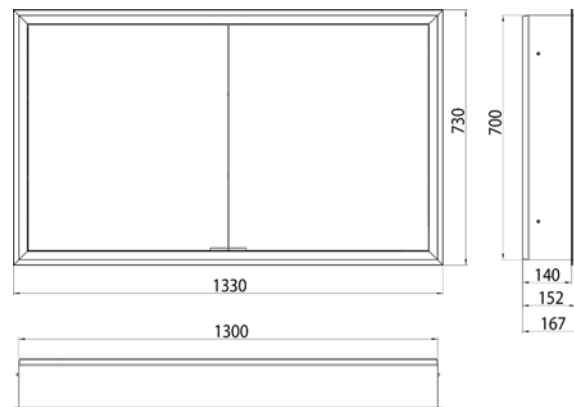

emco prime

PG

Lichtspiegelschrank prime, 1.300 mm, 2 Türen, **Aufputzmodell**, IP20
Seitenwand verspiegelt, mit verspiegelter- oder weißer Glasrückwand, 2 stufenlos einstellbare Ablagen, 2 Türen, 2 Steckdosen, stufenlose Lichtsteuerung (an/aus, Helligkeit und Lichtfarbe) über drei in die Glasrückwand integrierte Touchsensoren, Höhe: 700 mm, LED-Beleuchtung

Illuminated mirror cabinet prime, 1.300 mm, 2 doors, **wall-mounted version**, IP 20

with mirrored or white glass back panel, mirrored side panels, 2 continuously adjustable crystal glass shelves, 2 doors, 2 sockets, continuous light control (on/off, brightness and light color) via three touch sensors which are integrated into the glass rear wall, height: 700 mm, LED-lights

aluminium/spiegel	9497 062 85	2.893,60 €	2
aluminium/mirror			
aluminium/weiss	9497 063 85	2.893,60 €	2
aluminium/white			
schwarz/spiegel	9497 135 85	3.328,60 €	2
black/mirror			

Lichtspiegelschrank prime, 1.300 mm, 2 Türen, **Unterputzmodell**, IP20
mit verspiegelter- oder weißer Glasrückwand, 2 stufenlos einstellbare Ablagen, 2 Türen, 2 Steckdosen, stufenlose Lichtsteuerung (an/aus, Helligkeit und Lichtfarbe) über drei in die Glasrückwand integrierte Touchsensoren, Höhe: 730 mm, LED-Beleuchtung

Unterputz-Lichtspiegelschrank, immer mit Einbaurahmen bestellen

Illuminated mirror cabinet prime, 1.300 mm, 2 doors, **built-in version**, IP 20
with mirrored or white glass back panel, 2 continuously adjustable crystal glass shelves, 2 doors, 2 sockets, continuous light control (on/off, brightness and light color) via three touch sensors which are integrated into the glass rear wall, height: 730 mm, LED-lights
Built-in illuminated mirror cabinet, please order with built-in frame.