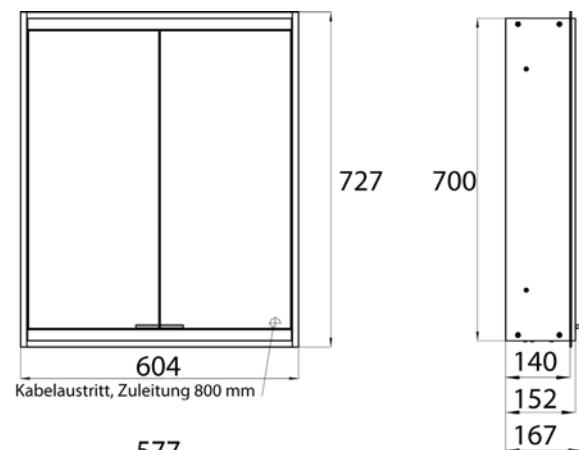

Lichtspiegelschrank prime 2, 600 mm, 2 Türen, **Unterputzmodell**, IP20
mit verspiegelter- oder weißer Glasrückwand, 2 stufenlos einstellbare Ablagen, 2 Türen, 1 Steckdose, stufenlose Lichtsteuerung (an/aus, Helligkeit und Lichtfarbe) über drei in die Glasrückwand integrierte Touchsensoren, Höhe: 730 mm, LED-Beleuchtung

Unterputz-Lichtspiegelschrank, immer mit Einbaurahmen bestellen

Illuminated mirror cabinet prime 2, 600 mm, 2 doors, **built-in version**, IP 20
with mirrored or white glass back panel, 2 continuously adjustable crystal glass shelves, 2 doors, 1 socket, continuous light control (on/off, brightness and light color) via three touch sensors which are integrated into the glass rear wall, height: 730 mm, LED-lights
Built-in illuminated mirror cabinet, please order with built-in frame.

aluminium/spiegel	9497 062 33	1.878,60 €	2
aluminium/mirror			
aluminium/weiss	9497 063 33	1.878,60 €	2
aluminium/white			
schwarz/spiegel	9497 135 33	2.160,40 €	2
black/mirror			
Einbaurahmen	9497 000 20	221,60 €	2
Built-in frame