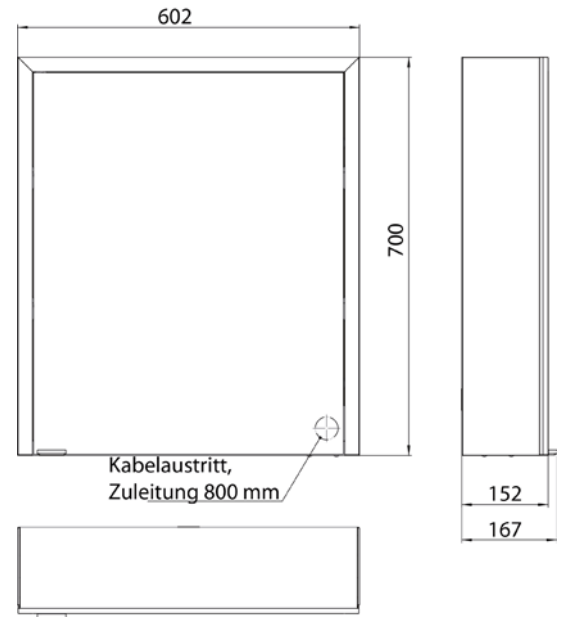

Lichtspiegelschrank prime 3, 600 mm, 1 Tür, **Aufputzmodell**, IP20
Seitenwand verspiegelt, mit verspiegelter- oder weißer Glasrückwand, 2 stufenlos einstellbare Ablagen, 1 Tür (Türanschlag rechts), 1 Steckdose, stufenlose Lichtsteuerung (an/aus, Helligkeit und Lichtfarbe) über drei in die Glasrückwand integrierte Touchsensoren, Höhe: 700 mm, LED-Beleuchtung

Illuminated mirror cabinet prime 3, 600 mm, 1 door, **wall-mounted version**, IP 20 with mirrored or white glass back panel, mirrored side panels, 2 continuously adjustable crystal glass shelves, 1 door (door hinge right), 1 socket, continuous light control (on/off, brightness and light color) via three touch sensors which are integrated into the glass rear wall, height: 700 mm, LED-lights

aluminium/spiegel	9497 072 01	1.854,40 €	2
aluminium/mirror			
aluminium/weiss	9497 073 01	1.854,40 €	2
aluminium/white			
schwarz/spiegel	9497 143 01	2.149,10 €	2
black/mirror