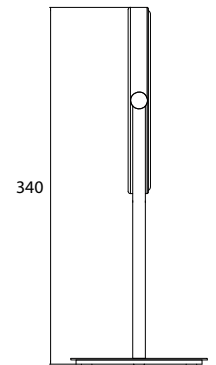

emco kosmetikspiegel pure

emco cosmetic mirror pure

PG

	Standspiegel, rund, Ø 229 mm standing mirror, round, Ø 229 mm	chrom, Vergr.: 3-fach chrome, 3 magn. glass	1094 001 18	158,50 € 2
	Standspiegel, rund, Ø 177 mm standing mirror, round, Ø 177 mm	chrom, Vergr.: 3-fach chrome, 3 magn. glass	1094 001 16	114,10 € 2
	Reisespiegel, 5-fach, rund, Ø 83 mm travel mirror, 5-times, round, Ø 83 mm	chrom, Vergr.: 5-fach chrome, 5 magn. glass	1094 001 23	25,30 € 2