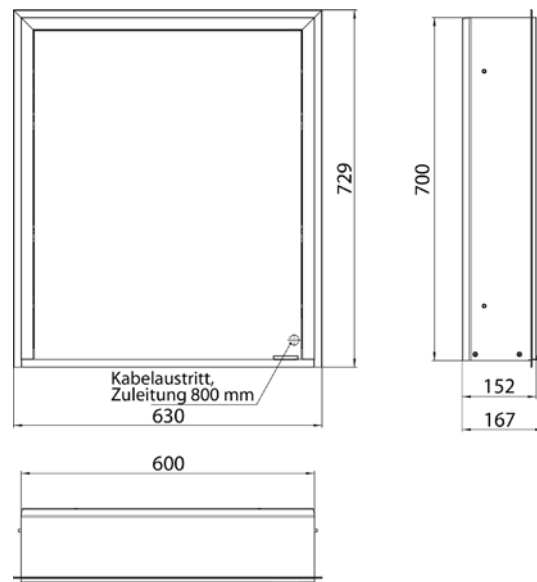

Lichtspiegelschrank prime 3, 600 mm, 1 Tür, **Unterputzmodell**, IP20 mit verspiegelter- oder weißer Glasrückwand, 2 stufenlos einstellbare Ablagen, 1 Tür (Türanschlag links), 1 Steckdose, stufenlose Lichtsteuerung (an/aus, Helligkeit und Lichtfarbe) über drei in die Glasrückwand integrierte Touchsensoren, Höhe: 730 mm, LED-Beleuchtung
Unterputz-Lichtspiegelschrank, immer mit Einbaurahmen bestellen

Illuminated mirror cabinet prime 3, 600 mm, 1 door, **built-in version**, IP 20 with mirrored or white glass back panel, 2 continuously adjustable crystal glass shelves, 1 door (door hinge left), 1 socket, continuous light control (on/off, brightness and light color) via three touch sensors which are integrated into the glass rear wall, height: 730 mm, LED-lights
Built-in illuminated mirror cabinet, please order with built-in frame.

aluminium/spiegel	9497 172 00	1.812,70 €	2
aluminium/mirror			
aluminium/weiss	9497 173 00	1.812,70 €	2
aluminium/white			
schwarz/spiegel	9497 144 00	2.100,30 €	2
black/mirror			
Einbaurahmen	9497 000 10	221,60 €	2
Built-in frame