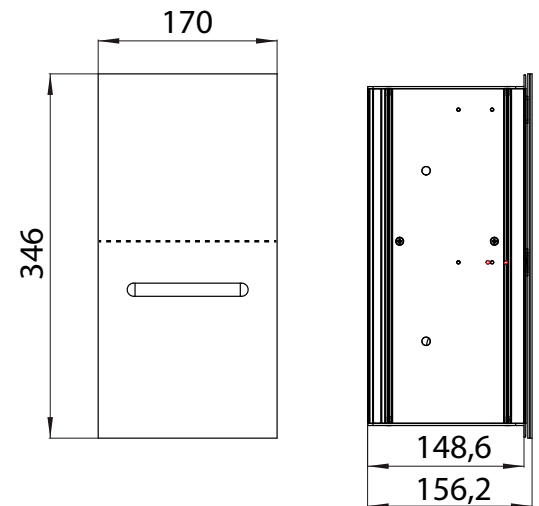

WC-Papier-Modul - Unterputzmodell
1 Tür, Türanschlag rechts
Unterputzmodule bitte immer mit Ein-
baurahmen bestellen
Module for toilet paper - built-in-model
1 door, door hinge right
Please order built-in modules with an
installation frame

optiwhite	9724 274 21	718,20 €	2
optiwhite			
schwarz	9724 275 21	718,20 €	2
black			
Einbaurahmen	9725 000 21	110,60 €	2
Built-in frame