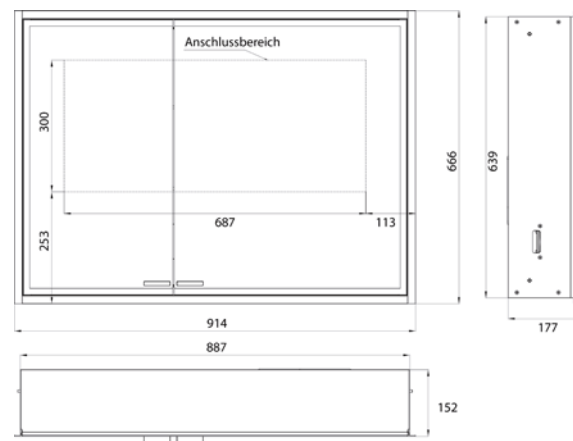

emco prestige 2

PG

Lichtspiegelschrank prestige 2, 888 mm, **Aufputzmodell**, breite Tür rechts, IP 44
Stufenlose Lichtsteuerung An/Aus, Helligkeit und Lichtfarbe (2.700 bis 6.500 K) über drei integrierte Touchbedienfelder, Umlaufende LED-Beleuchtung, verspiegelte Rückwand, verspiegelte Seitenwände, 2 stufenlos einstellbare Glasablagen, 2 Steckdosen, Höhe: 639 mm

Illuminated mirror cabinet prestige 2, 888 mm, **wall-mounted model**, wide door on the right, IP 44
Continuous light control on/off, brightness and light color (2.700 bis 6.500 K) via three integrated touch control panels. Surrounding LED-lights with mirrored back panel, 2 continuously adjustable crystal glass shelves, 2 sockets, height: 639 mm

aluminium 9897 070 04 2.872,20 € 2
aluminium

Lichtspiegelschrank prestige 2, 915 mm, **Unterputzmodell**, breite Tür rechts, IP 44
Stufenlose Lichtsteuerung An/Aus, Helligkeit und Lichtfarbe (2.700 bis 6.500 K) über drei integrierte Touchbedienfelder, Umlaufende LED-Beleuchtung, verspiegelte Rückwand, 2 stufenlos einstellbare Glasablagen, 2 Steckdosen, Höhe: 666 mm

Unterputz-Lichtspiegelschrank, immer mit Einbaurahmen bestellen
Illuminated mirror cabinet prestige 2, 915 mm, **built-in model**, wide door on the right, IP 44
Continuous light control on/off, brightness and light color (2.700 bis 6.500 K) via three integrated touch control panels. Surrounding LED-lights with mirrored back panel, 2 continuously adjustable crystal glass shelves, 2 sockets, height: 666 mm
Built-in illuminated mirror cabinet, please order with built-in frame.

aluminium 9897 071 04 3.023,10 € 2
aluminium
Einbaurahmen 9897 000 07 263,00 € 2
Built-in frame