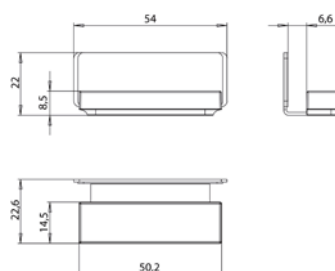

Einzelgriff, ohne Logo
Single grip, without logo

chrom
chrome
schwarz
black

9497 001 90

14,00 €

S

2 Griffe (Paar), 1x mit, 1x ohne Logo
2 grips (pair), 1x with, 1x without logo

chrom
chrome
schwarz
black

9497 001 91

28,00 €

S