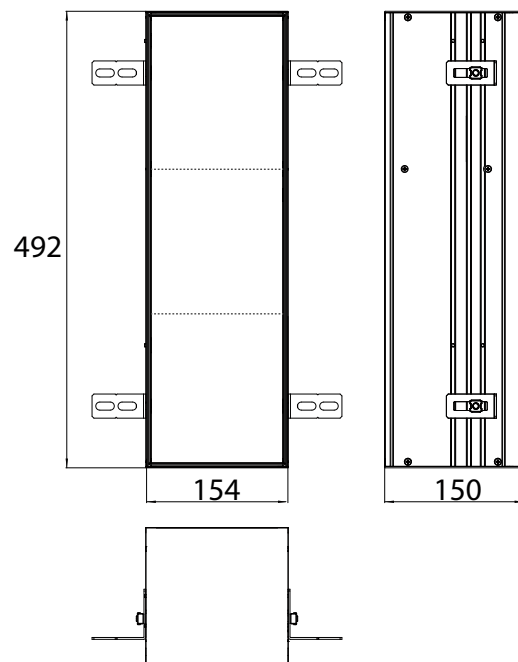

WC-Modul - Unterputzmodell, Tür befliesbar (Fliese + Kleber, max.: 12 mm) mit drei Fächern für WC-Papier, Reserve-rolle oder Feuchtpapierbox.
Türanschlag rechts.
Kein Einbaurahmen erforderlich.
Module for WC build-in model, door tileable (tiles + adhesive, max.: 12mm) with three boxes for WC-paper, spare paper or moist-tissue box, right-hinged door
No additional build-in frame required

aluminium
aluminium

9756 110 05

693,50 € 2