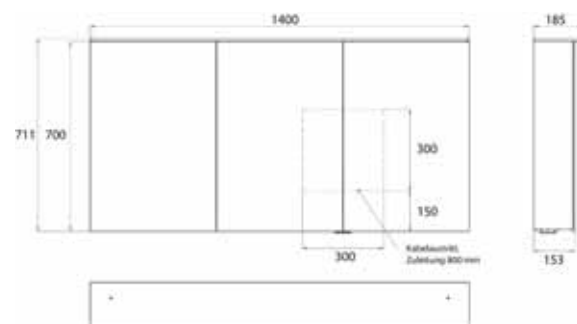

emco pure 2 Design

PG

Lichtspiegelschrank Pure 2 Design (LED), 1200 mm, IP 20, 28 W, 2.700-6.500 K

Aufputzmodell, 4 stufenlos einstellbare Ablagen, 2 Türen, 2 Steckdosen, Höhe: 711 mm, mit Lichtsegel (Waschtischbeleuchtung, Oberlicht separat abschaltbar)

Illuminated mirror cabinet Pure 2 Design (LED), 1200 mm, IP 20, 28 W, 2.700-6.500 K

wall-mounted model, 4 continuously adjustable shelves, 2 doors, 2 sockets, height: 711 mm, with light sail (washbasin lighting, light sail can be switched off separately)

aluminium
aluminium

9797 054 05

2.046,70 €

2

Lichtspiegelschrank Pure 2 Design (LED), 1400 mm, IP 20, 32 W, 2.700-6.500 K

Aufputzmodell, 6 stufenlos einstellbare Ablagen, 3 Türen, 2 Steckdosen, Höhe: 711 mm, mit Lichtsegel (Waschtischbeleuchtung, Oberlicht separat abschaltbar)

Illuminated mirror cabinet Pure 2 Design (LED), 1400 mm, IP 20, 32 W, 2.700-6.500 K

wall-mounted model, 6 continuously adjustable shelves, 3 doors, 2 sockets, height: 711 mm, with light sail (washbasin lighting, light sail can be switched off separately)

aluminium
aluminium

9797 054 06

2.463,40 €

2