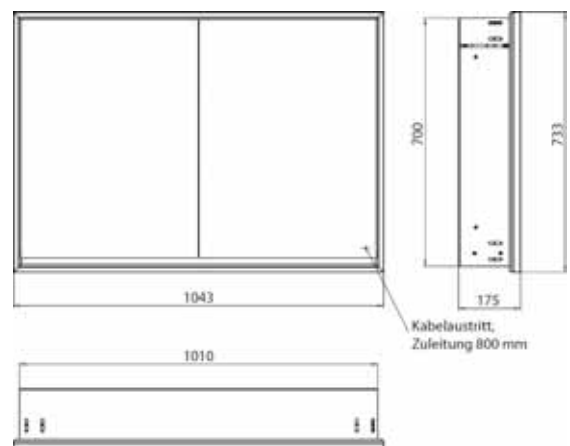

Lichtspiegelschrank loft, 1.000 mm, 2 Türen, **Aufputzmodell** mit verspiegelten Seitenwänden, IP 20.
Umlaufende LED-Beleuchtung, mit verspiegelter- oder weißer Glasrückwand, 2 stufenlos einstellbare Ablagen, 2 Türen, 2 Steckdosen, Lichtsteuerung über 3 kapazitive von außen bedienbare Touch-Bedienfelder (An/Aus, Helligkeit und Lichtfarbe - kalt/warm - stufenlos einstellbar), Kabeldurchlass nach außen bei geschlossenen Spiegeltüren. Höhe: 733 mm

Illuminated mirror cabinet loft, 1.000 mm, 2 doors, **wall-mounted model** with mirrored side panels, IP 20.
Surrounding LED lights, with mirrored or white glass back panel, 2 continuously adjustable shelves, 2 doors, 2 sockets, light control via 3 capacitive touch control panels which can be operated from the outside (on/off, brightness and light colour - cold/warm - continuously adjustable), external cable routing for closed mirror doors Height: 733 mm.

aluminium/spiegel	9798 051 12	2.511,10 €	2
aluminium/mirror			
aluminium/weiss	9798 061 12	2.511,10 €	2
aluminium/white			
schwarz/spiegel	9798 133 12	2.887,80 €	2
black/mirror			

Lichtspiegelschrank loft, 1.000 mm, 2 Türen, **Unterputzmodell**, IP 20.
Umlaufende LED-Beleuchtung, mit verspiegelter- oder weißer Glasrückwand, 2 stufenlos einstellbare Ablagen, 2 Türen, 2 Steckdosen, Lichtsteuerung über 3 kapazitive von außen bedienbare Touch-Bedienfelder (An/Aus, Helligkeit und Lichtfarbe - kalt/warm - stufenlos einstellbar), Kabeldurchlass nach außen bei geschlossenen Spiegeltüren. Höhe: 733 mm