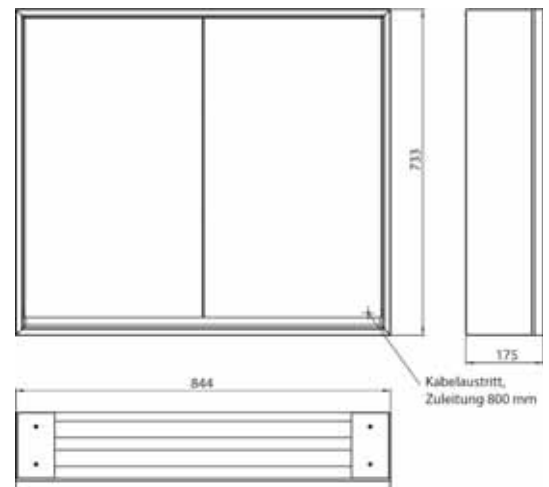

Lichtspiegelschrank loft, 800 mm, 2 Türen, **Aufputzmodell** mit verspiegelten Seitenwänden, IP 20.
Umlaufende LED-Beleuchtung, mit verspiegelter- oder weißer Glasrückwand, 2 stufenlos einstellbare Ablagen, 2 Türen, 1 Steckdose, Lichtsteuerung über 3 kapazitive von außen bedienbare Touch-Bedienfelder (An/Aus, Helligkeit und Lichtfarbe - kalt/warm - stufenlos einstellbar), Kabeldurchlass nach außen bei geschlossenen Spiegeltüren. Höhe: 733 mm

Illuminated mirror cabinet loft, 800 mm, 2 doors, **wall-mounted model** with mirrored side panels, IP 20.
Surrounding LED lights, with mirrored or white glass back panel, 2 continuously adjustable shelves, 2 doors, 1 socket, light control via 3 capacitive touch control panels which can be operated from the outside (on/off, brightness and light colour - cold/warm - continuously adjustable), external cable routing for closed mirror doors Height: 733 mm.

aluminium/spiegel	9798 051 06	2.364,70 €	2
aluminium/mirror			
aluminium/weiss	9798 061 06	2.364,70 €	2
aluminium/white			
schwarz/spiegel	9798 133 06	2.719,40 €	2
black/mirror			

Lichtspiegelschrank loft, 800 mm, 2 Türen, **Unterputzmodell**, IP 20.
Umlaufende LED-Beleuchtung, mit verspiegelter- oder weißer Glasrückwand, 2 stufenlos einstellbare Ablagen, 2 Türen, 1 Steckdose, Lichtsteuerung über 3 kapazitive von außen bedienbare Touch-Bedienfelder (An/Aus, Helligkeit und Lichtfarbe - kalt/warm - stufenlos einstellbar), Kabeldurchlass nach außen bei geschlossenen Spiegeltüren. Höhe: 733 mm