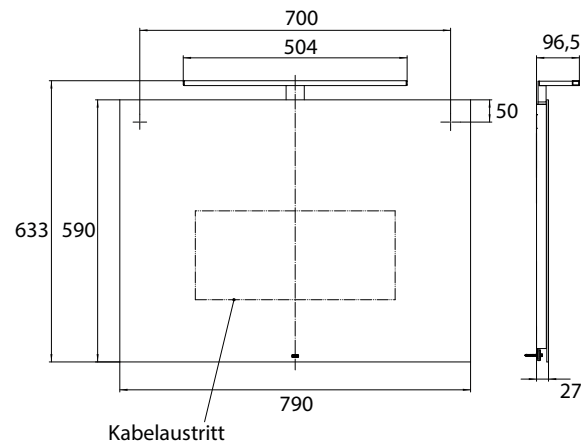

LED-Lichtspiegel mee, 790 x 590 mm
ca. 4.000 K, mit Sensor-Schalter
(Ein/Aus), IP 44
LED-illuminated mirror mee,
790 x 590 mm
ca. 4.000 K, with sensor switch (on/ off),
IP 44

spiegel 4496 000 08 482,60 € 2
mirror

LED-Lichtspiegel mee, 1000 x 590 mm
ca. 4.000 K, mit Sensor-Schalter
(Ein/Aus), IP 44
LED-illuminated mirror mee,
1000 x 590 mm
ca. 4.000 K, with sensor switch (on/ off),
IP 44

spiegel 4496 000 09 540,60 € 2
mirror