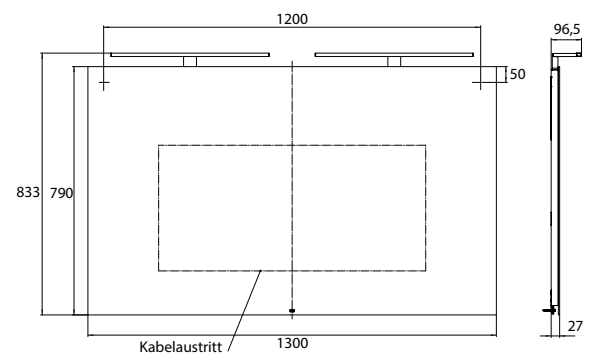

emco Lichtspiegel Mee

emco Illuminated mirror Mee

PG

LED-Lichtspiegel mee, 1000 x 790 mm
ca. 4.000 K, mit Sensor-Schalter (Ein/
Aus), IP 44
LED-illuminated mirror mee,
1000 x 790 mm
ca. 4.000 K, with sensor switch (on/ off),
IP 44

spiegel 4496 000 04 566,40 € 2
mirror

LED-Lichtspiegel mee, 1200 x 790 mm
ca. 4.000 K, mit Sensor-Schalter (Ein/
Aus), IP 44
LED-illuminated mirror mee,
1200 x 790 mm
ca. 4.000 K, with sensor switch (on/ off),
IP 44

spiegel 4496 000 05 656,40 € 2
mirror

LED-Lichtspiegel mee, 1300 x 790 mm
ca. 4.000 K, mit Sensor-Schalter (Ein/
Aus), IP 44
LED-illuminated mirror mee,
1300 x 790 mm
ca. 4.000 K, with sensor switch (on/ off),
IP 44

spiegel 4496 000 06 727,20 € 2
mirror