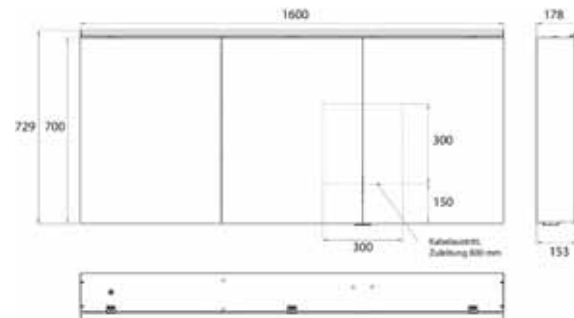

emco pure 2 Classic

PG

Lichtspiegelschrank Pure 2 Classic (LED),
1600 mm, IP 20, 34 W, 2.700-6.500 K

Aufputzmodell, 6 stufenlos einstellbare Ablagen, 3 Türen, 2 Steckdosen, Höhe: 729 mm, mit LED-Aufsatzleuchte (Waschtischbeleuchtung, Oberlicht separat abschaltbar)

Illuminated mirror cabinet Pure 2 Classic (LED), 1600 mm, IP 20, 34 W, 2.700-6.500 K

wall-mounted model, 6 continuously adjustable shelves, 3 doors, 2 sockets, height: 729 mm, with LED top light (washbasin light, top light can be switched off separately)

aluminium
aluminium

9797 055 07

2.344,80 €

2

Einzelgriff, ohne Logo
Single grip, without logo

chrom

9497 001 90

14,00 €

S

chrome

schwarz

9497 133 90

17,00 €

S

black

2 Griffe (Paar), 1x mit, 1x ohne Logo
2 grips (pair), 1x with, 1x without logo

chrom

9497 001 91

28,00 €

S

chrome

schwarz

9497 133 91

35,00 €

S

black