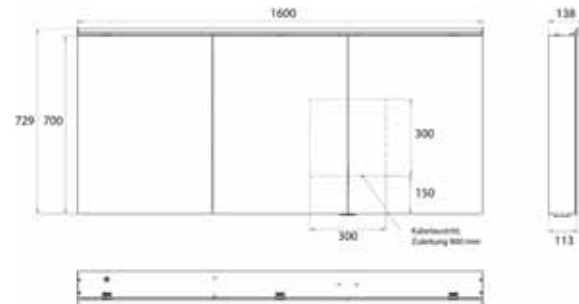

emco flat 2 Classic

PG

Lichtspiegelschrank Flat 2 Classic (LED),
1600 mm, IP 20, 34 W, 2.700-6.500 K

Aufputzmodell, 6 stufenlos einstellbare Ablagen, 3 Türen, 2 Steckdosen, Höhe: 729 mm, mit LED-Aufsatzleuchte (Waschtischbeleuchtung, Oberlicht separat abschaltbar)

Illuminated mirror cabinet Flat 2 Classic (LED), 1600 mm, IP 20, 34 W, 2.700-6.500 K

wall-mounted model, 6 continuously adjustable shelves, 3 doors, 2 sockets, height: 729 mm, with LED top light (washbasin light, top light can be switched off separately)

aluminium
aluminium

9797 065 07

2.015,90 €

2