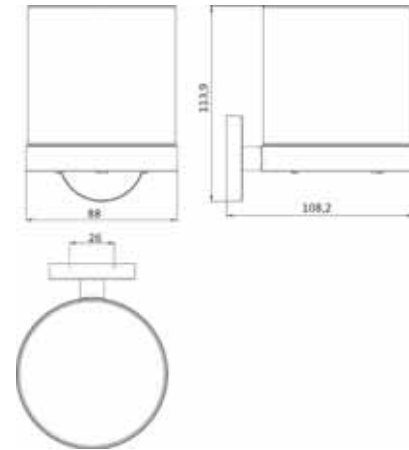

emco round

PG

Sensor-Seifenspender, mit Stülpbecher aus satiniertem Kristallglas, Füllmenge: ca. 155 ml. Per Mirco-USB aufladbarer Lithium-Ionen-Akku.
Ein- und ausschaltbar.
Das Produkt wird mit Micro-USB-Kabel ausgeliefert.

Sensor soap dispenser, with satin crystal cup, Capacity: approx. 155 ml. Rechargeable lithium-ionbattery with micro-USB port. On/off sensor.
The product is shipped with micro USB cable.

chrom	4321 001 03	175,00 €	1
chrome			
schwarz	4321 133 03	205,00 €	1
black			
weiss	4321 139 03	205,00 €	1
white			
Klebe-Set	4378 000 00	16,40 €	1
Glue-set