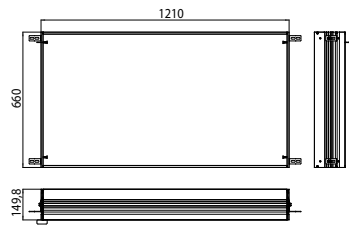

emco prestige 2

PG

Einbaurahmen für Lichtspiegelschrank
prestige 2, 1.215 mm
Built-in frame for illuminated mirror
cabinet prestige 2, 1.215 mm

Einbaurahmen
Built-in frame

9897 000 22

306,90 €

2