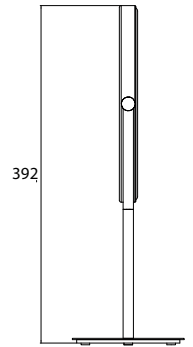

emco kosmetikspiegel pure

emco cosmetic mirror pure

PG

	Standspiegel, rund, Ø 229 mm standing mirror, round, Ø 229 mm	chrom, Vergr.: 3-fach chrome, 3 magn. glass	1094 001 18	158,50 € 2
	Standspiegel, rund, Ø 177 mm standing mirror, round, Ø 177 mm	chrom, Vergr.: 3-fach chrome, 3 magn. glass	1094 001 16	114,10 € 2
	Reisespiegel, 5-fach, rund, Ø 83 mm travel mirror, 5-times, round, Ø 83 mm	chrom, Vergr.: 5-fach chrome, 5 magn. glass	1094 001 23	25,30 € 2