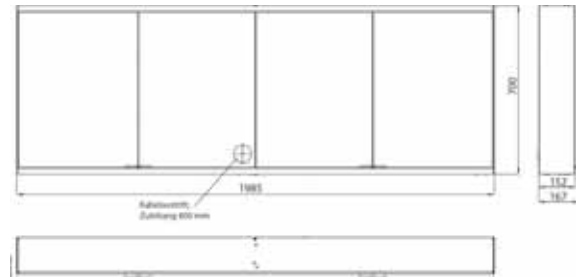

emco prime 2

PG

Lichtspiegelschrank prime 2, 2.000 mm, 4 Türen, **Aufputzmodell**, IP20
Seitenwand verspiegelt, mit verspiegelter- oder weißer Glasrückwand, 4 stufenlos einstellbare Ablagen, 4 Türen, 2 Steckdosen, stufenlose Lichtsteuerung (an/aus, Helligkeit und Lichtfarbe) über drei in die Glasrückwand integrierte Touchsensoren, Höhe: 700 mm, LED-Beleuchtung

Illuminated mirror cabinet prime 2, 2.000 mm, 4 doors, **wall-mounted version**, IP 20

with mirrored or white glass back panel, mirrored side panels, 4 continuously adjustable crystal glass shelves, 4 doors, 2 sockets, continuous light control (on/off, brightness and light color) via three touch sensors which are integrated into the glass rear wall, height: 700 mm, LED-lights

aluminium/spiegel	9497 062 66	3.430,00 €	2
aluminium/mirror			
aluminium/weiss	9497 063 66	3.430,00 €	2
aluminium/white			
schwarz/spiegel	9497 135 66	3.944,50 €	2
black/mirror			

Lichtspiegelschrank prime 2, 2.000 mm, 4 Türen, **Unterputzmodell**, IP20
mit verspiegelter- oder weißer Glasrückwand, 4 stufenlos einstellbare Ablagen, 4 Türen, 2 Steckdosen, stufenlose Lichtsteuerung (an/aus, Helligkeit und Lichtfarbe) über Touchsensoren, Höhe: 730 mm, LED-Beleuchtung

Unterputz-Lichtspiegelschrank, immer mit Einbaurahmen bestellen

Illuminated mirror cabinet prime 2, 2.000 mm, 4 doors, **built-in version**, IP 20

with mirrored or white glass back panel, 4 continuously adjustable crystal glass shelves, 4 doors, 2 sockets, continuous light control (on/off, brightness and light color) via three touch sensors which are integrated into the glass rear wall, height: 730 mm, LED-lights

Built-in illuminated mirror cabinet, please order with built-in frame.

aluminium/spiegel	9497 062 67	3.400,00 €	2
aluminium/mirror			
aluminium/weiss	9497 063 67	3.400,00 €	2
aluminium/white			
schwarz/spiegel	9497 135 67	3.910,00 €	2
black/mirror			
Einbaurahmen	9497 000 36	375,00 €	2
Built-in frame