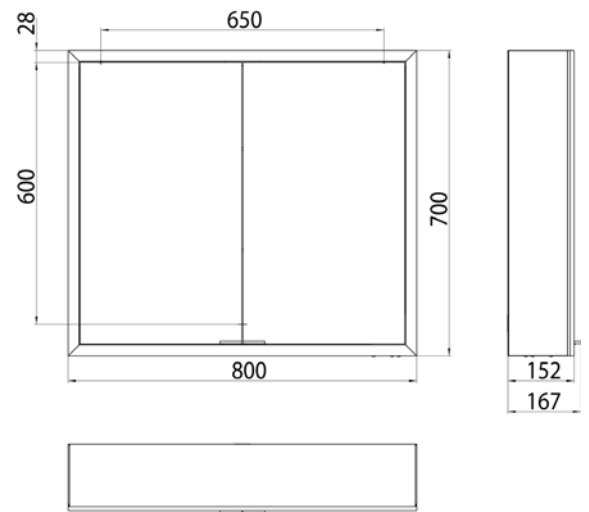

emco prime

PG

Lichtspiegelschrank prime, 800 mm, 2 Türen, **Aufputzmodell**, IP20
Seitenwand verspiegelt, mit verspiegelter- oder weißer Glasrückwand, 2 stufenlos einstellbare Ablagen, 2 Türen, 1 Steckdose, stufenlose Lichtsteuerung (an/aus, Helligkeit und Lichtfarbe) über drei in die Glasrückwand integrierte Touchsensoren, Höhe: 700 mm, LED-Beleuchtung

Illuminated mirror cabinet prime, 800 mm, 2 doors, **wall-mounted version**, IP 20

with mirrored or white glass back panel, mirrored side panels, 2 continuously adjustable crystal glass shelves, 2 doors, 1 socket, continuous light control (on/off, brightness and light color) via three touch sensors which are integrated into the glass rear wall, height: 700 mm, LED-lights

aluminium/spiegel	9497 062 62	2.252,10 €	2
aluminium/mirror			
aluminium/weiss	9497 063 62	2.252,10 €	2
aluminium/white			
schwarz/spiegel	9497 135 62	2.584,90 €	2
black/mirror			

Lichtspiegelschrank prime, 800 mm, 2 Türen, **Unterputzmodell**, IP20
mit verspiegelter- oder weißer Glasrückwand, 2 stufenlos einstellbare Ablagen, 2 Türen, 1 Steckdose, stufenlose Lichtsteuerung (an/aus, Helligkeit und Lichtfarbe) über drei in die Glasrückwand integrierte Touchsensoren, Höhe: 730 mm, LED-Beleuchtung

Unterputz-Lichtspiegelschrank, immer mit Einbaurahmen bestellen

Illuminated mirror cabinet prime, 800 mm, 2 doors, **built-in version**, IP 20
with mirrored or white glass back panel, 2 continuously adjustable crystal glass shelves, 2 doors, 1 socket, continuous light control (on/off, brightness and light color) via three touch sensors which are integrated into the glass rear wall, height: 730 mm, LED-lights
Built-in illuminated mirror cabinet, please order with built-in frame.