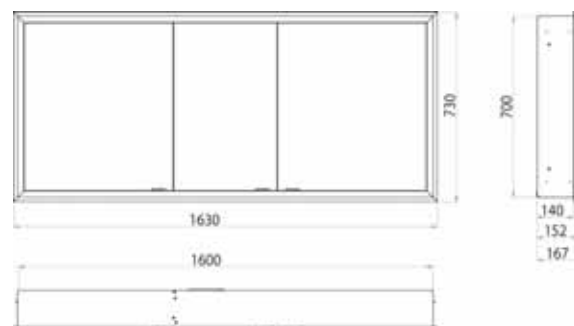

emco prime

PG

Lichtspiegelschrank prime, 1.600 mm, 3 Türen, **Aufputzmodell**, IP20
Seitenwand verspiegelt, mit verspiegelter- oder weißer Glasrückwand, 4 stufenlos einstellbare Ablagen, 3 Türen, 2 Steckdosen, stufenlose Lichtsteuerung (an/aus, Helligkeit und Lichtfarbe) über drei in die Glasrückwand integrierte Touchsensoren, Höhe: 700 mm, LED-Beleuchtung

Illuminated mirror cabinet prime, 1.600 mm, 3 doors, **wall-mounted version**, IP 20

with mirrored or white glass back panel, mirrored side panels, 4 continuously adjustable crystal glass shelves, 3 doors, 2 sockets, continuous light control (on/off, brightness and light color) via three touch sensors which are integrated into the glass rear wall, height: 700 mm, LED-lights

aluminium/spiegel	9497 062 86	3.322,50 €	2
aluminium/mirror			
aluminium/weiss	9497 063 86	3.322,50 €	2
aluminium/white			
schwarz/spiegel	9497 135 86	3.816,30 €	2
black/mirror			

Lichtspiegelschrank prime, 1.600 mm, 3 Türen, **Unterputzmodell**, IP20
mit verspiegelter- oder weißer Glasrückwand, 4 stufenlos einstellbare Ablagen, 3 Türen, 2 Steckdosen, stufenlose Lichtsteuerung (an/aus, Helligkeit und Lichtfarbe) über drei in die Glasrückwand integrierte Touchsensoren, Höhe: 730 mm, LED-Beleuchtung

Unterputz-Lichtspiegelschrank, immer mit Einbaurahmen bestellen

Illuminated mirror cabinet prime, 1.600 mm, 3 doors, **built-in version**, IP 20
with mirrored or white glass back panel, 4 continuously adjustable crystal glass shelves, 3 doors, 2 sockets, continuous light control (on/off, brightness and light color) via three touch sensors which are integrated into the glass rear wall, height: 730 mm, LED-lights
Built-in illuminated mirror cabinet, please order with built-in frame.