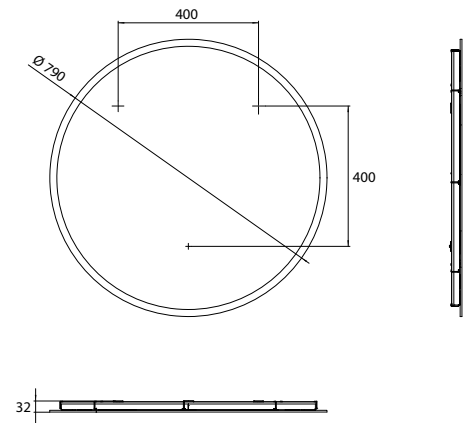

emco Lichtspiegel Pure + emco Illuminated mirror Pure +

PG

LED-Lichtspiegel pure +, Ø 790 mm, mit Spiegelheizung
mit umlaufender Mattierung der Spiegelfläche und Raumsteuerung
LED-illuminated mirror pure +, Ø 790 mm, with heating area with surrounding matting of the mirror surface and room control

spiegel
mirror

4411 208 08

840,00 € 2

LED-Lichtspiegel pure +, Ø 1.000 mm, mit Spiegelheizung
mit umlaufender Mattierung der Spiegelfläche und Raumsteuerung
LED-illuminated mirror pure +, Ø 1.000 mm, with heating area with surrounding matting of the mirror surface and room control

spiegel
mirror

4411 210 10

998,60 € 2