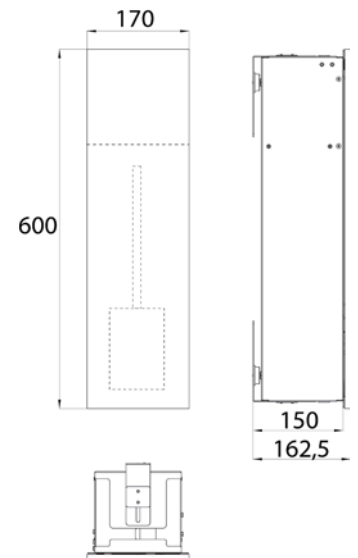

emco asis pure (Glasfront)

emco asis pure (Glass front)

PG

WC-Modul - Unterputzmodell mit Fach für WC-Papier und integrierter Toilettenbürstengarnitur. Türanschlag links. Kein Einbaurahmen erforderlich.
Module for WC - build in model with box for WC-paper and integrated toilet brush set, left-hinged door
No additional build-in frame required

alpin-weiß (hochglanz)	9755 274 08	688,90 €	2
alpin-weiß (high gloss)			
schwarz (hochglanz)	9755 275 08	688,90 €	2
black (high gloss)			
alpin-weiß (matt)	9755 284 08	688,90 €	2
alpin-white (matt)			
schwarz-matt	9755 285 08	688,90 €	2
matt black