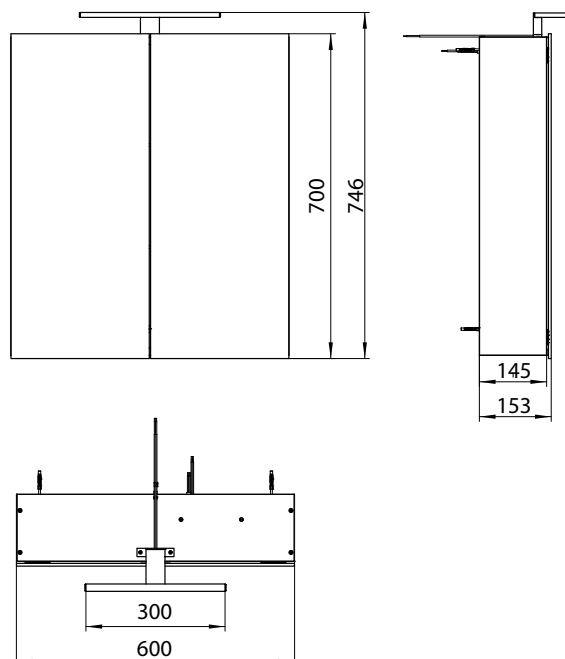

LED-Lichtspiegelschrank mee, 600 mm, IP 44, 4.000 K
Aufputzmodell, 2 einstellbare Ablagen, 2 Türen, 1 Steckdose, 1 Lichtschalter, Höhe: 746 mm, 300 mm LED-Leuchte
Illuminated mirror cabinet mee (LED), 600 mm, IP 44, 4.000 K
wall-mounted model, 2 adjustable shelves, 2 doors, 1 socket, 1 switch, height: 746 mm, 300 mm LED-Light

aluminium 9498 050 50 754,20 € 2
aluminium