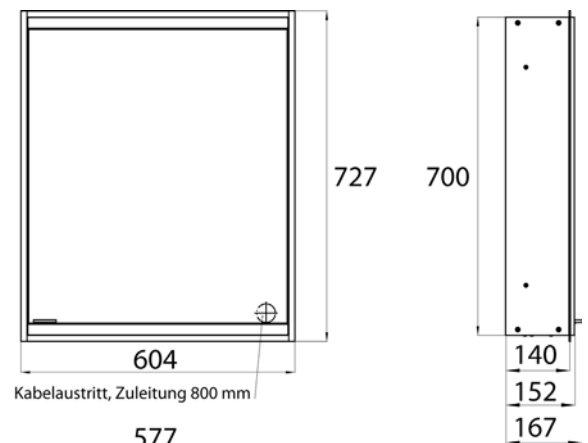

Lichtspiegelschrank prime 2, 600 mm, 1 Tür, **Unterputzmodell**, IP20 mit verspiegelter- oder weißer Glasrückwand, 2 stufenlos einstellbare Ablagen, 1 Tür (Türanschlag rechts), 1 Steckdose, stufenlose Lichtsteuerung (an/aus, Helligkeit und Lichtfarbe) über drei in die Glasrückwand integrierte Touchsensoren, Höhe: 730 mm, LED-Beleuchtung
Unterputz-Lichtspiegelschrank, immer mit Einbaurahmen bestellen

Illuminated mirror cabinet prime 2, 600 mm, 1 door, **built-in version**, IP 20 with mirrored or white glass back panel, 2 continuously adjustable crystal glass shelves, 1 door (door hinge right), 1 socket, continuous light control (on/off, brightness and light color) via three touch sensors which are integrated into the glass rear wall, height: 730 mm, LED-lights

Built-in illuminated mirror cabinet, please order with built-in frame.

aluminium/spiegel	9497 062 32	1.718,30 €	2
aluminium/mirror			
aluminium/weiss	9497 063 32	1.718,30 €	2
aluminium/white			
schwarz/spiegel	9497 135 32	1.976,10 €	2
black/mirror			
Einbaurahmen	9497 000 20	221,60 €	2
Built-in frame