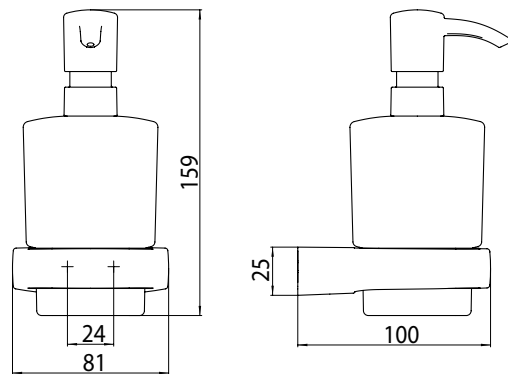

Liquid soap dispenser, container satin crystal, pump unit plastic chrome

Art.No.0221 001 00