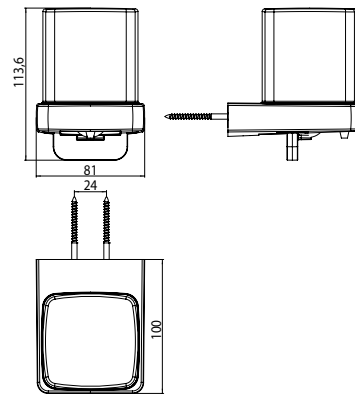

Liquid soap dispenser chrome

Art.No.0221 001 01

with satin crystal cup, Capacity: approx. 155 ml