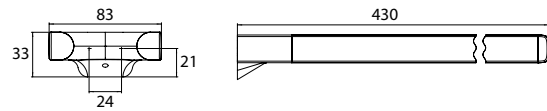

Towel holder, 430 mm, two arms, fixed chrome

Art.No.0250 001 46