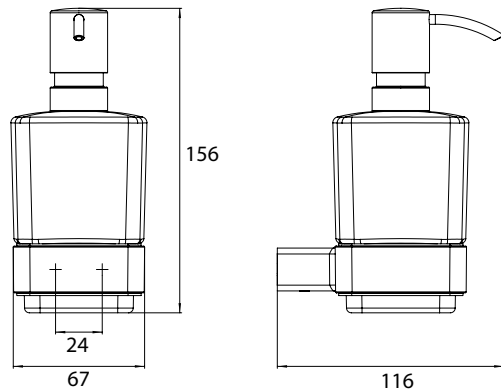

Disinfectants dispensers for liquid disinfectant and disinfectant gel. chrome

Art.No.0521 001 06

container satin crystal, pump unit métal, wall mounted