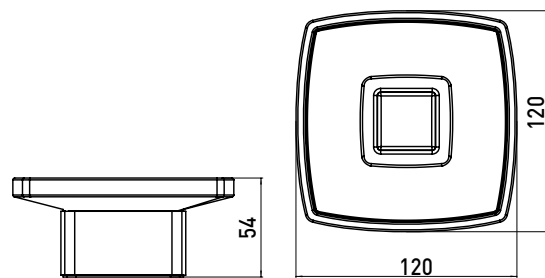

Soap holder chrome

Art.No.0530 001 01

Satin crystal, standing type