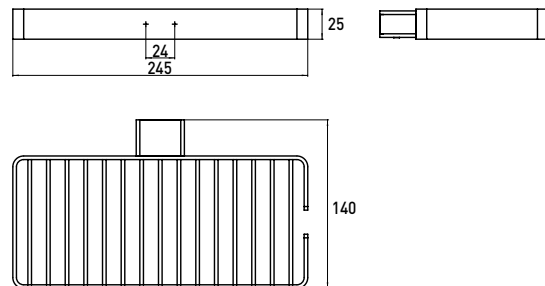

Sponge dish chrome

Art.No.0545 001 01