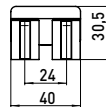

Towel holder, 337 mm chrome

Art.No.0550 001 31

swiveling