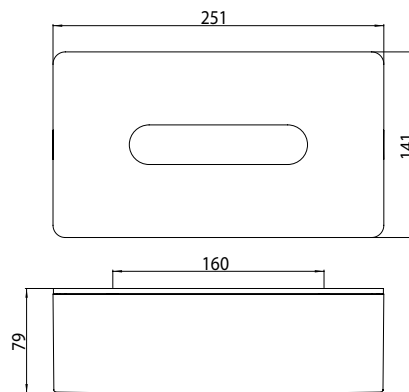

Tissue-Box chrome

Art.No.0557 001 00

wall mounted, bowl chrome