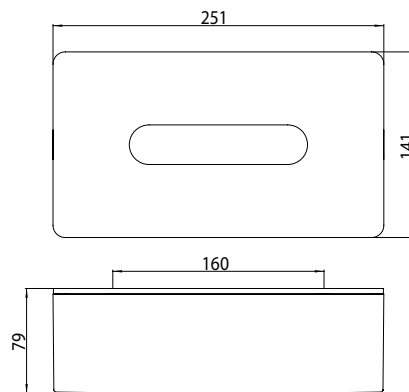

### Tissuebox chroom

Art.nr.0557 001 00

wandmodel, metaal chroom