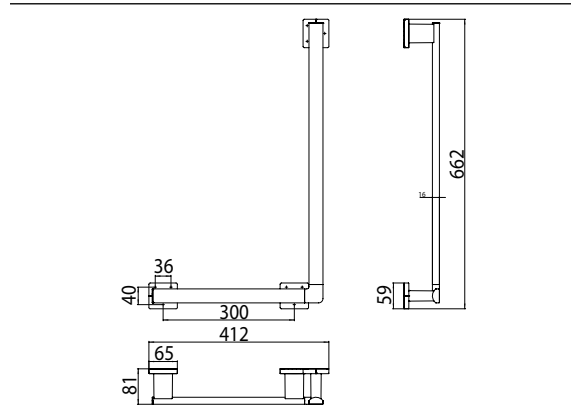

Corner grip, left, 90° chrome

Art.No.0570 001 06

Fastening material: 9x 6KT wood screw \varnothing 6 x 70, 9x Fischer dowel UX 8 x 50