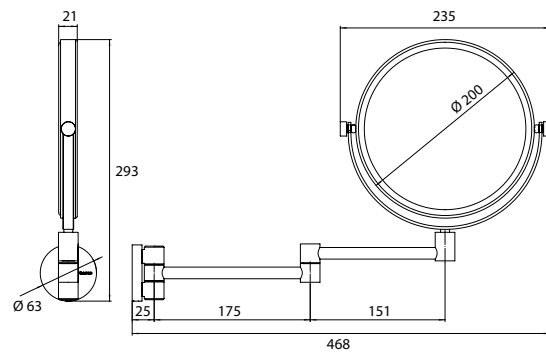

Shaving and cosmetic mirror chrome

Art.No.1094 001 10

two arms, round, Ø 200 mm, 3 magnifying glass