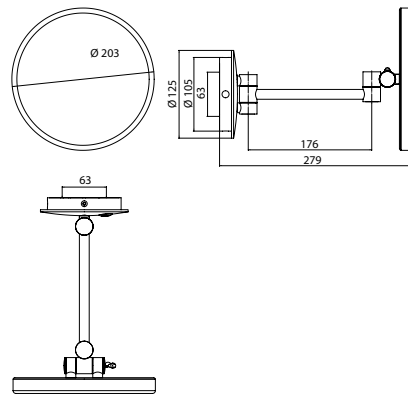

LED-Shaving and cosmetic mirror chrome

Art.No.1094 060 08

with illuminated touch sensor (On/Off, Colour change) and helix cable, one arm, round, $\varnothing 203$ mm, 3 magnifying glass, IP 44