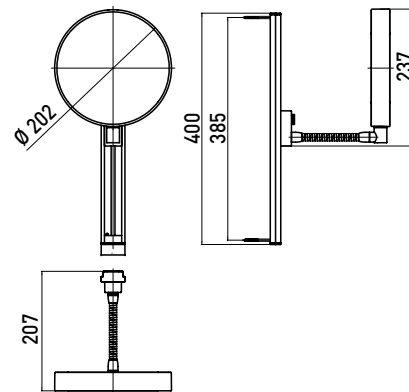

Shaving and cosmetic mirror chrome

Art.No.1095 001 15

3- and 7 magnifying glass, height adjustable, not illuminated