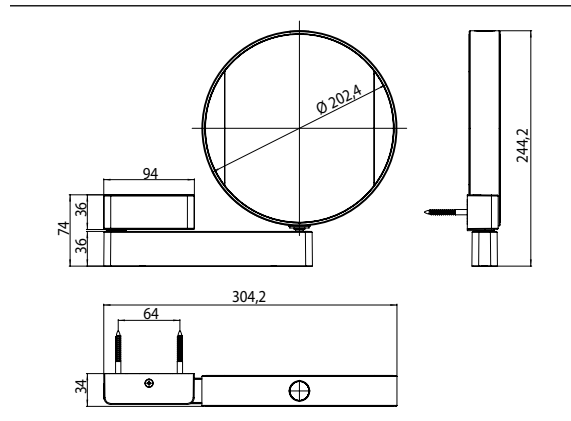

LED-Shaving and cosmetic mirror chrome

Art.No.1095 060 17

Mirrored on both sides: Magnification: 3x and 7x, round, LED-illumination, luminous colour (cold: 6.000 K/warm: 3.000 K) continuously dimmable, on a swivel arm, with direct connection, energy efficiency class: A-A++