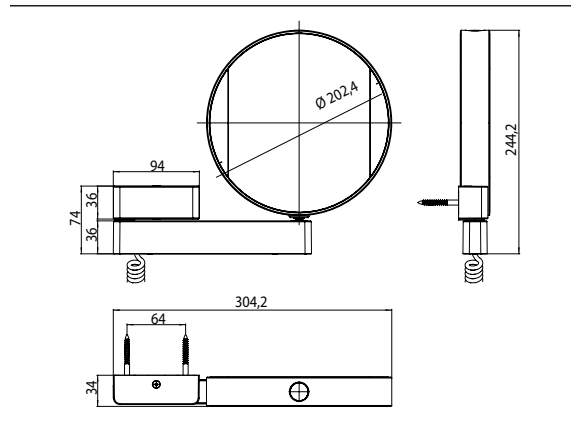

LED-Shaving and cosmetic mirror chrome

Art.No.1095 060 18

Mirrored on both sides: Magnification: 3x and 7x, round, LED-illumination, luminous colour (cold: 6.000 K/warm: 3.000 K) continuously dimmable, on a swivel arm, with helix cable and switch, energy efficiency class: A-A++