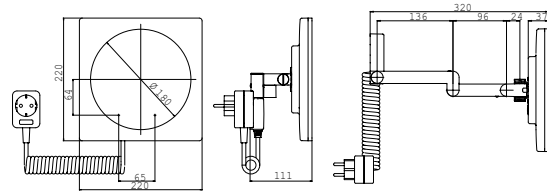

LED-Shaving and cosmetic mirror 5 magnifying glass

Art.No.1096 060 05

square, wall mounted, 4,5 Watt, High Power LED, two swivel arms, with attachment plug and helix cable, with switch, 5-magnifying glass (...05), 3-magnifying glass (...25), luminous colour (cold: 6.000 K/warm: 3.000 K) continuously dimmable, efficiency class: A-A++