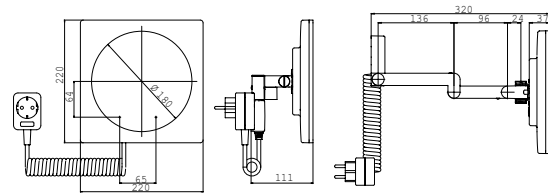

LED-Shaving and cosmetic mirror 3 magnifying glass

Art.No.1096 060 25

square, wall mounted, 4,5 Watt, High Power LED, two swivel arms, with attachment plug and helix cable, with switch, 5-magnifying glass (...05), 3-magnifying glass (...25), luminous colour (cold: 6.000 K/warm: 3.000 K) continuously dimmable, efficiency class: A-A++