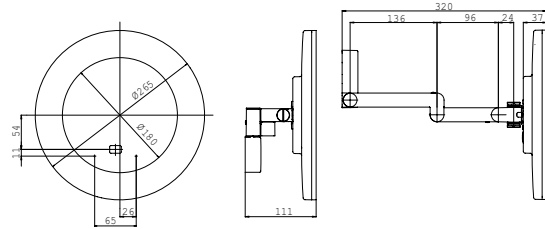

## LED-Shaving and cosmetic mirror 3 magnifying glass

### Art.No.1096 060 28

round, wall-mounted, 4,5 Watt, High Power LED, two swivel arms with inside cable, 5-magnifying: (...08), 5-magnifying: (...28), luminous colour (cold: 6.000 K/warm: 3.000 K) continuously dimmable, efficiency class: A-A++