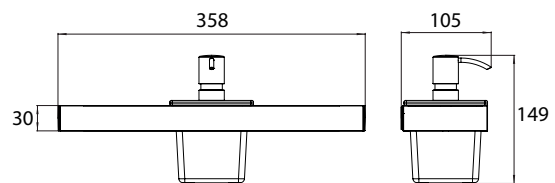

Rail-Set vanity unit/bidet 01 chrome

Art.No.1865 001 03

with soap dispenser