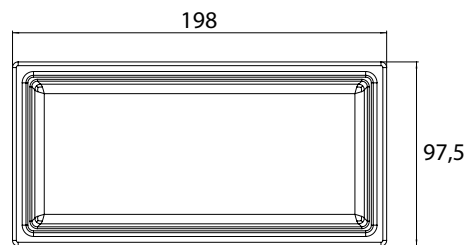

Glass dish, long glass

Art.No.1866 000 01

flat (for rail)