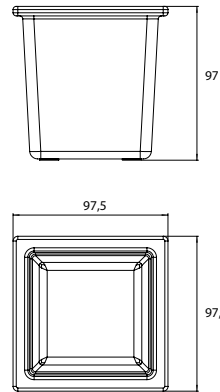

## Glass dish, square glass

**Art.No.1866 000 02**

deep (for rail)