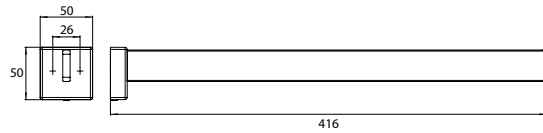

Towel holder, 1 arm, fixed chrome

Art.No.3250 001 42

416 mm