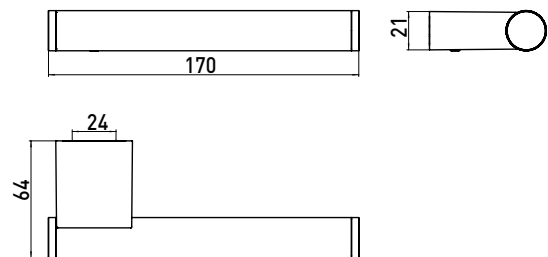

Spare paper holder chrome

Art.No.3505 001 00