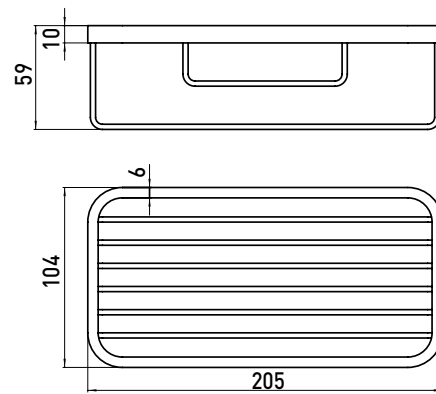

Sponge dish chrome

Art.No.3545 001 08

with direct fastening