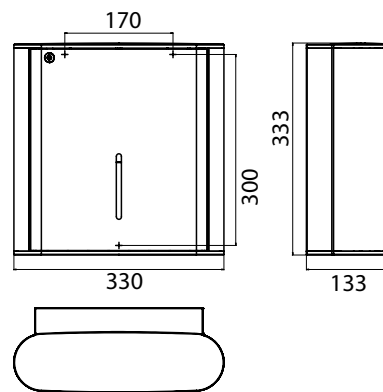

Paper towel dispenser chrome

Art.No.3549 001 00

for 500 paper towels, lockable