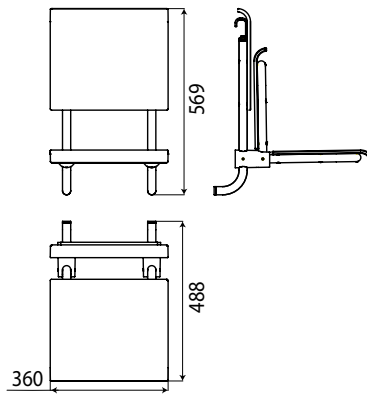

Folding seat with plastic seat, black (only available with 3551 001 00/01/02 and 3570 001 00/02-09)  
chrome/black

Art.No.3551 212 01