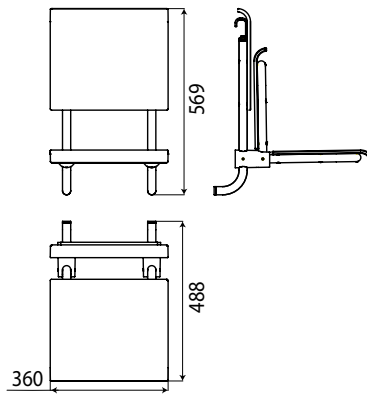

Folding seat with plastic seat, black (only available with 3551 001 00/01/02 and 3570 001 00/02-09)
chrome/black

Art.No.3551 212 01