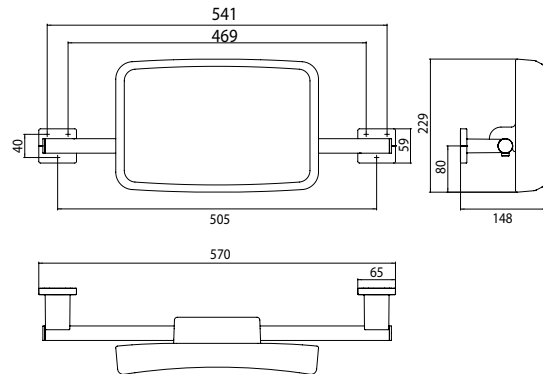

## Backrest (WC) with support rail chrome

**Art.No.3567 212 00**