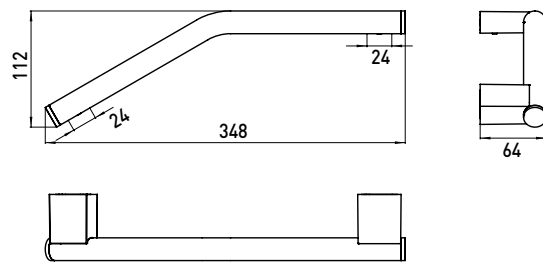

Grip handle, curved chrome

Art.No.3570 001 33

curved, 348 mm