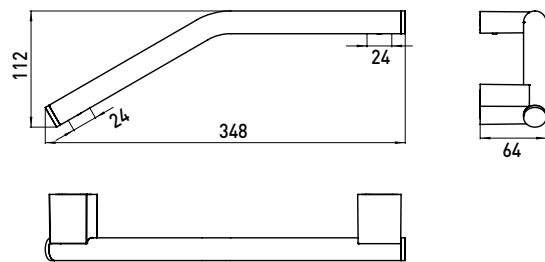

Grip handle, curved chrome

Art.No.3570 001 33

curved, 348 mm