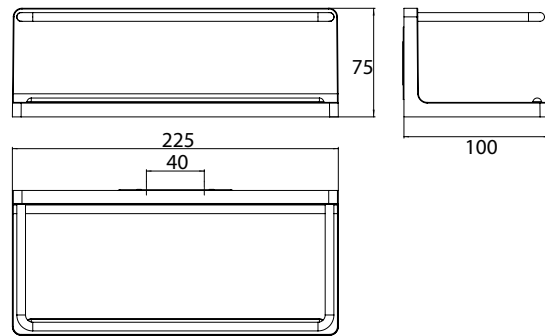

Dish with rail, wall mounted, with hidden fastening, 225 x 75 x 100 mm (emco glue system) chrome/
white

Art.No.4345 001 00