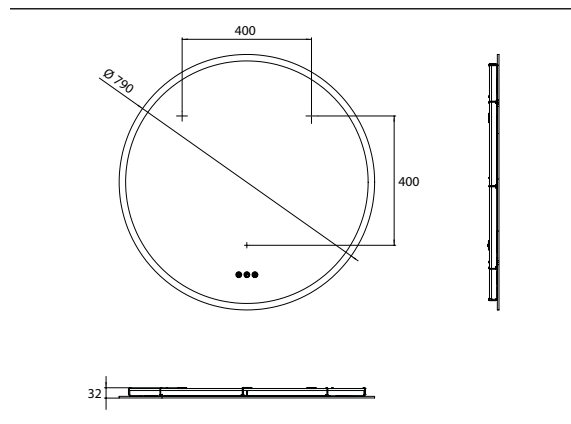

LED-illuminated mirror Pure ++, Ø 790 mm mirror

Art.No.4411 308 08

with surrounding matting of the mirror surface and light control via three touch sensors (on/off, brightness, light colour)