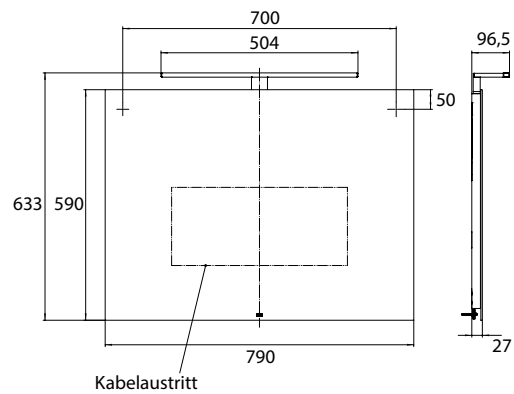

LED-illuminated mirror Mee, 790 x 590 mm mirror

Art.No.4496 000 08