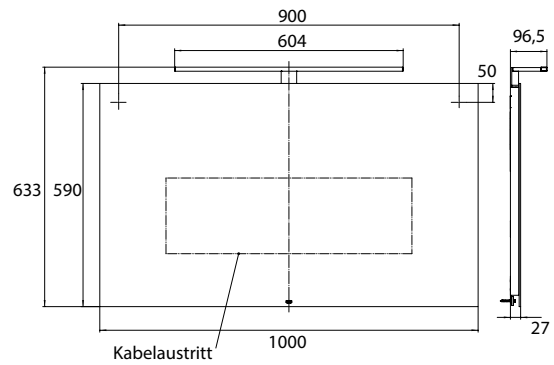

**LED-illuminated mirror Mee, 1000 x 590 mm mirror**

**Art.No.4496 000 09**