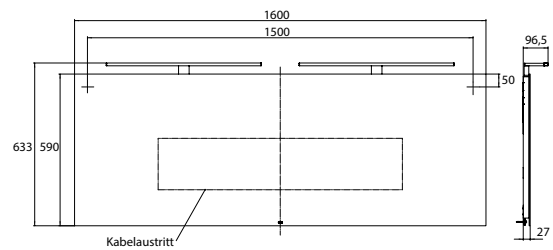

LED-illuminated mirror Mee, 1600 x 590 mm mirror

Art.No.4496 000 12

ca. 4.000 K, with sensor switch (on/off, memory function), IP 44