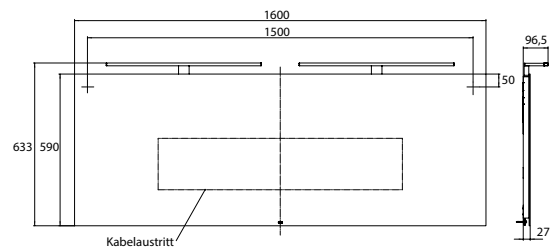

LED-illuminated mirror Mee, 1600 x 590 mm mirror

Art.No.4496 000 12

ca. 4.000 K, with sensor switch (on/ off), IP 44