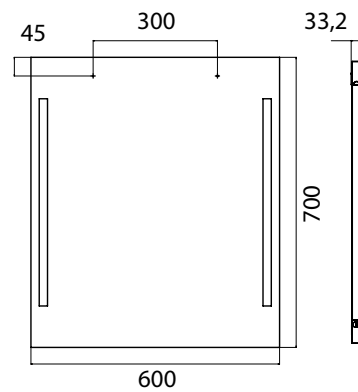

## Illuminated mirror Premium, 600 x 700 mm mirror

**Art.No.4496 000 71**

without switch, LED (ca. 4.000 K), 220-240 V / 50 Hz, Energy efficiency class: A-A++