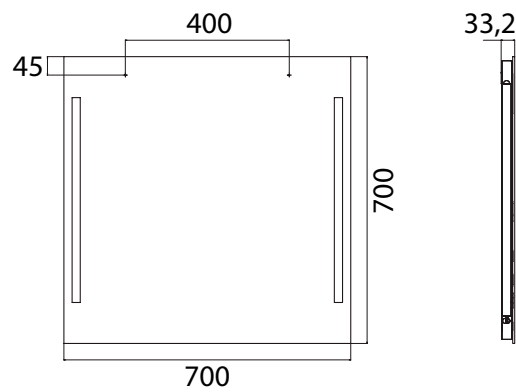

Illuminated mirror Premium, 700 x 700 mm mirror

Art.No.4496 000 72

without switch, LED (ca. 4.000 K), 220-240 V / 50 Hz