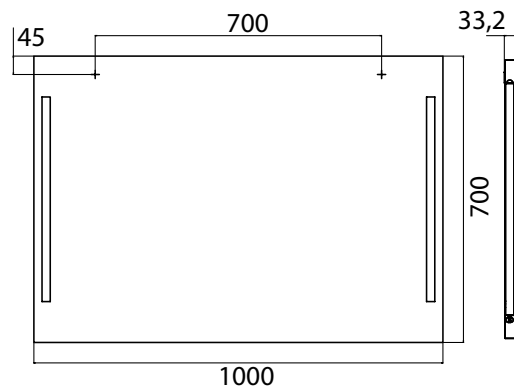

Illuminated mirror Premium, 1.000 x 700 mm mirror

Art.No.4496 000 74

without switch, LED (ca. 4.000 K), 220-240 V / 50 Hz, Energy efficiency class: A-A++