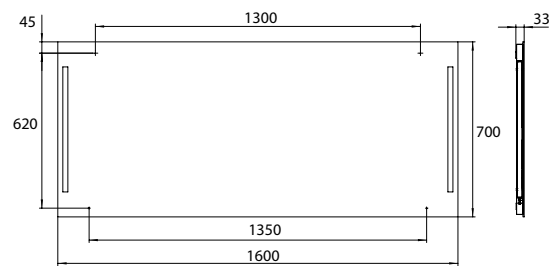

Illuminated mirror Premium, 1.600 x 700 mm mirror

Art.No.4496 000 77

without switch, LED (ca. 4.000 K), 220-240 V / 50 Hz