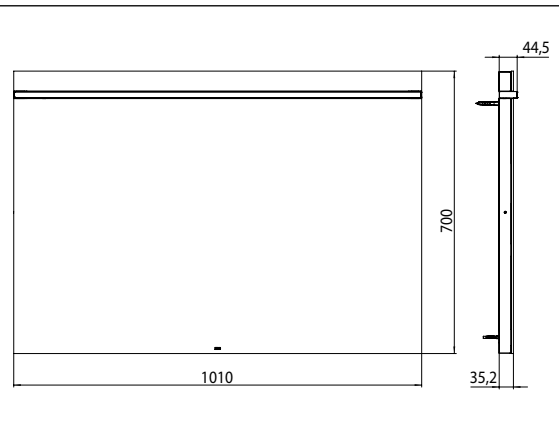

LED-illuminated mirror Select, 1.010 x 700 mm cold-/warmwhite

Art.No.4496 000 82

horizontal LED-illumination with Touch-Sensor, lightness dimmable in 3 levels and luminous colour (cold: 6.000 K/warm: 3.000 K) continuously dimmable. energy efficiency grade: A-A++