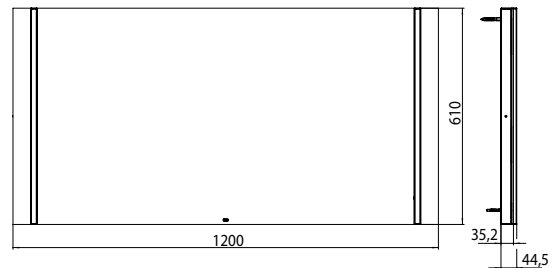

LED-illuminated mirror Select, 1.200 x 610 mm cold-/warmwhite

Art.No.4496 000 87

vertical LED-illumination with Touch-Sensor, lightness dimmable in 3 levels and luminous colour (cold: 6.000 K/warm: 3.000 K) continuously dimmable. energy efficiency grade: A-A++