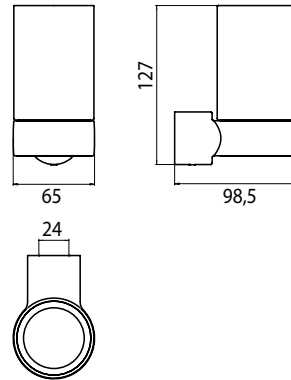

## Glass holder chrome

Art.No.8420 001 00

crystal glass, clear