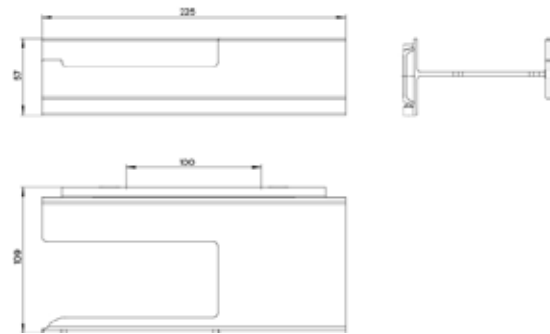

Paper holder, Paper guide left matt black

Art.No.8500 134 01