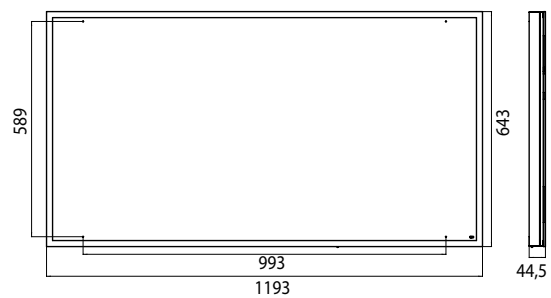

LED-illuminated mirror Prestige, 1.193 x 643 mm cold-/warmwhite

Art.No.9196 060 12

circular LED-illumination with Touch-Sensor, lightness dimmable in 3 levels and luminous colour (cold: 6.000 K /warm: 3.000 K) continuously dimmable. energy efficiency grade: A-A++